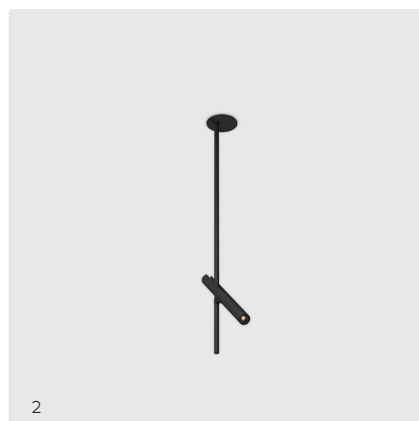

1. esprit single ceiling, white
2. esprit single ceiling, black
3. esprit double ceiling, white
4. esprit double ceiling, black