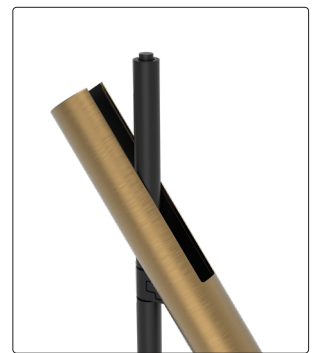

Push-dim

Press the button for less than 1 second for on/off and dimming by holding the button down. To change the intensity, release the button and press again.