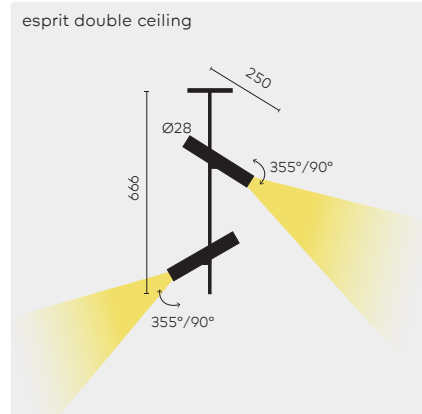

kreon esprit ceiling

	Colour	KR-code	Light sources	9027 2700K, CRI90+	9030 3000K, CRI90+	SP Spot (20°)	DL Darklight (33°)	WDL Wide darklight (56°)	P1 White painted lamphead	P2 Black painted lamphead	A4 Brushed bronze lamphead	A7 Brushed nickel lamphead	AB Brushed gold lamphead	A9 Gun black lamphead	Required accessories	Optional accessories
esprit single ceiling Gear: excl.,	○	<u>KR963011</u>	①	●	●	●	●	●	●	●	●	●	●	●	■	■
	●	<u>KR963012</u>	①	●	●	●	●	●	●	●	●	●	●	●	■	■
esprit double ceiling Gear: excl.,	○	<u>KR963021</u>	②	●	●	●	●	●	●	●	●	●	●	●	■	■
	●	<u>KR963022</u>	②	●	●	●	●	●	●	●	●	●	●	●	■	■
■ Required accessories																
Installation boxes See page 27-28																
■ Optional accessories																
Drivers See page 27-28																

		CRI	CCT	Wattage	Drive Current	Fixture lumen
①	SP	CRI90+	2700K/3000K	2W	700mA	162lm
		CRI90+	2700K/3000K	3,2W	1050mA	218lm
	DL WDL	CRI90+	2700K/3000K	8W	700mA	368lm
		CRI90+	2700K/3000K	12W	1050mA	400lm
②	SP	CRI90+	2700K/3000K	2x2W	700mA	2x162lm
		CRI90+	2700K/3000K	2x3,2W	1050mA	2x218lm
	DL WDL	CRI90+	2700K/3000K	2x8W	700mA	2x368lm
		CRI90+	2700K/3000K	2x12W	1050mA	2x400lm