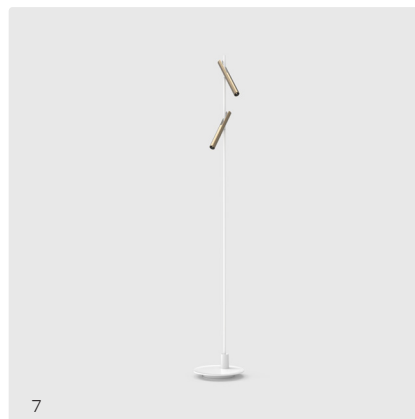

# kreon esprit

In 2014, kreon esprit was released into the world. A range of three different luminaires with minimalistic, tubular lampheads mounted on a slim rod. One, free-standing with a square foot; the second, a vertical ceiling-mounted fixture and the latest, a horizontal pending luminaire with up to four luminaire heads.

On the eve of kreon esprit's 10th anniversary, two new additions to the product range see the light of day: a redesigned free-standing version and a brand-new desk light. Each of these newly developed luminaires feature the same signature slim-lined rotatable lampheads of the original design. Available in standard black and white finishes, plus newly released eye-catching metallic versions in gold, bronze, gun black or nickel-plated.

kreon esprit floor

kreon esprit desk

kreon esprit ceiling

kreon esprit pendant

- 1. esprit double floor, carrara bianco, white-white
- 2. esprit single floor, natural steel blue, black-black
- 3. esprit double floor round base, white-white
- 4. esprit double floor round base, black-black
- 5. esprit double floor round base, white-nickel
- 6. esprit single floor round base, black-bronze
- 7. esprit double floor round base, white-gold

# kreon esprit floor

The design update of kreon esprit floor comes with a round base, which doubles as a cable depot and a push-dim button on top of the vertical rod. In this way, ease of use and design are perfectly combined.