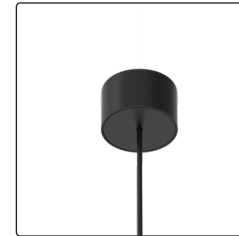

kreon esprit pendant

kreon esprit pendant are 3 or 4 individual lampheads mounted on a slender horizontal bar with steel tension cable suspension for maximum flexibility. It can be installed as an individual element or in a cluster of two or more.

Each lamphead of the luminaire is capable of individually rotating up to 355°, allowing for flexible positioning at any angle between 0° and 90°.

Mounting options
Multiple mounting options available:

- gearbox with internal phasedim or DALI driver
- connection box
- plasterkit for recessed mounting