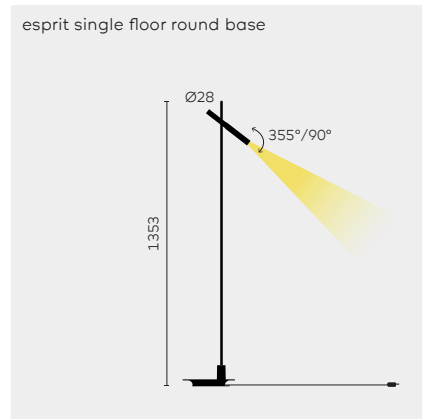

kreon esprit floor

	Colour	KR-code	Light sources	9027 2700K, CRI90+	9030 3000K, CRI90+	SP Spot (20°)	DL Darklight (33°)	WDL Wide darklight (56°)	P1 White painted lamphead ①	P2 Black painted lamphead ①	A4 Brushed bronze lamphead ①	A7 Brushed nickel lamphead ①	AB Brushed gold lamphead ①	A9 Gun black lamphead ①
esprit single floor carrara bianco Gear: incl. in base	○	KR963211	①	●	●	●	●	●	●	●	●	●	●	●
	●	KR963212	①	●	●	●	●	●	●	●	●	●	●	●
esprit single floor natural steel blue Gear: incl. in base	○	KR963311	①	●	●	●	●	●	●	●	●	●	●	●
	●	KR963312	①	●	●	●	●	●	●	●	●	●	●	●
esprit single floor round base Gear: incl. in base	○	KR963411	①	●	●	●	●	●	●	●	●	●	●	●
	●	KR963412	①	●	●	●	●	●	●	●	●	●	●	●
esprit double floor carrara bianco Gear: incl. in base	○	KR963221	②	●	●	●	●	●	●	●	●	●	●	●
	●	KR963222	②	●	●	●	●	●	●	●	●	●	●	●
esprit double floor natural steel blue Gear: incl. in base	○	KR963321	②	●	●	●	●	●	●	●	●	●	●	●
	●	KR963322	②	●	●	●	●	●	●	●	●	●	●	●
esprit double floor round base Gear: incl. in base	○	KR963421	②	●	●	●	●	●	●	●	●	●	●	●
	●	KR963422	②	●	●	●	●	●	●	●	●	●	●	●

		CRI	CCT	Voltage	Wattage	Fixture lumen
①	SP	CRI90+	2700K/3000K	230V	2W	162lm
	DL/WDL	CRI90+	2700K/3000K	230V	8,4W	370lm
②	SP	CRI90+	2700K/3000K	230V	2x2W	2x162lm
	DL/WDL	CRI90+	2700K/3000K	230V	2x8,4W	2x370lm

REMARKS

① Other types of finishes on request.

② Supplied with 2,5m black braided sleeved powercable.

IP40