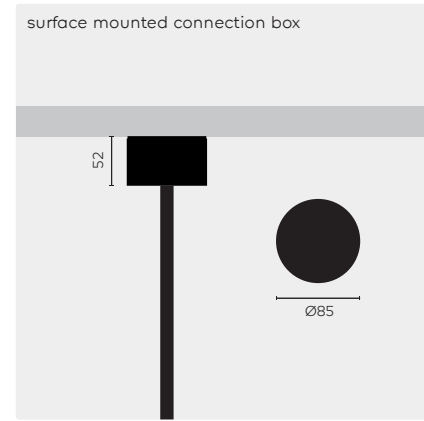

kreon esprit ceiling mounting options

	Colour	KR-code	PD Phase dimming	DD DALI dimming 1	LV low voltage connection	Optional accessories
surface mounted gearbox, 220-240Vdc, 50/60Hz for single SP/DL/WDL and double SP Gear: incl., Ø85 H155	○	KR763591	●	●		
	●	KR763592	●	●		
surface mounted gearbox, 220-240Vdc, 50/60Hz for double DL/WDL Gear: incl., Ø85 H155	○	KR763791	●	●		
	●	KR763792	●	●		
surface mounted connection box Gear: excl., Ø85 H52	○	KR763691			●	■
	●	KR763692			●	■
trimless plasterkit for recessed mounting, no shadowgap Gear: excl.		KR717104				■
trimless plasterkit for recessed mounting, shadowgap for recessed mounting Gear: excl.		KR717108				■
installation kit for recessed mounting, with trim for recessed mounting Gear: excl., Ø90 D110	○	KR717021				■
	●	KR717022				■

■ **Optional accessories**

Driver	Code	Description
	KR762700	LED driver, 700mA, ON/OFF, 11W 2
	KR752943	LED driver, 700mA, phase dim, 32W 2
	KR772232	LED driver, 700mA, 1-10V, 20W 2
	KR772142	LED driver, 1050mA, 1-10V, 39W 2
	KR752733	LED driver, 700mA, DALI, 20W 2
	KR772743	LED driver, 1050mA, DALI, 38W 2
	KR772249	LED driver, 1050mA, Casambi, 37W 2

REMARKS
1 Internal driver is touchdim compatible
2 Driver fits through the installation hole.

IP40