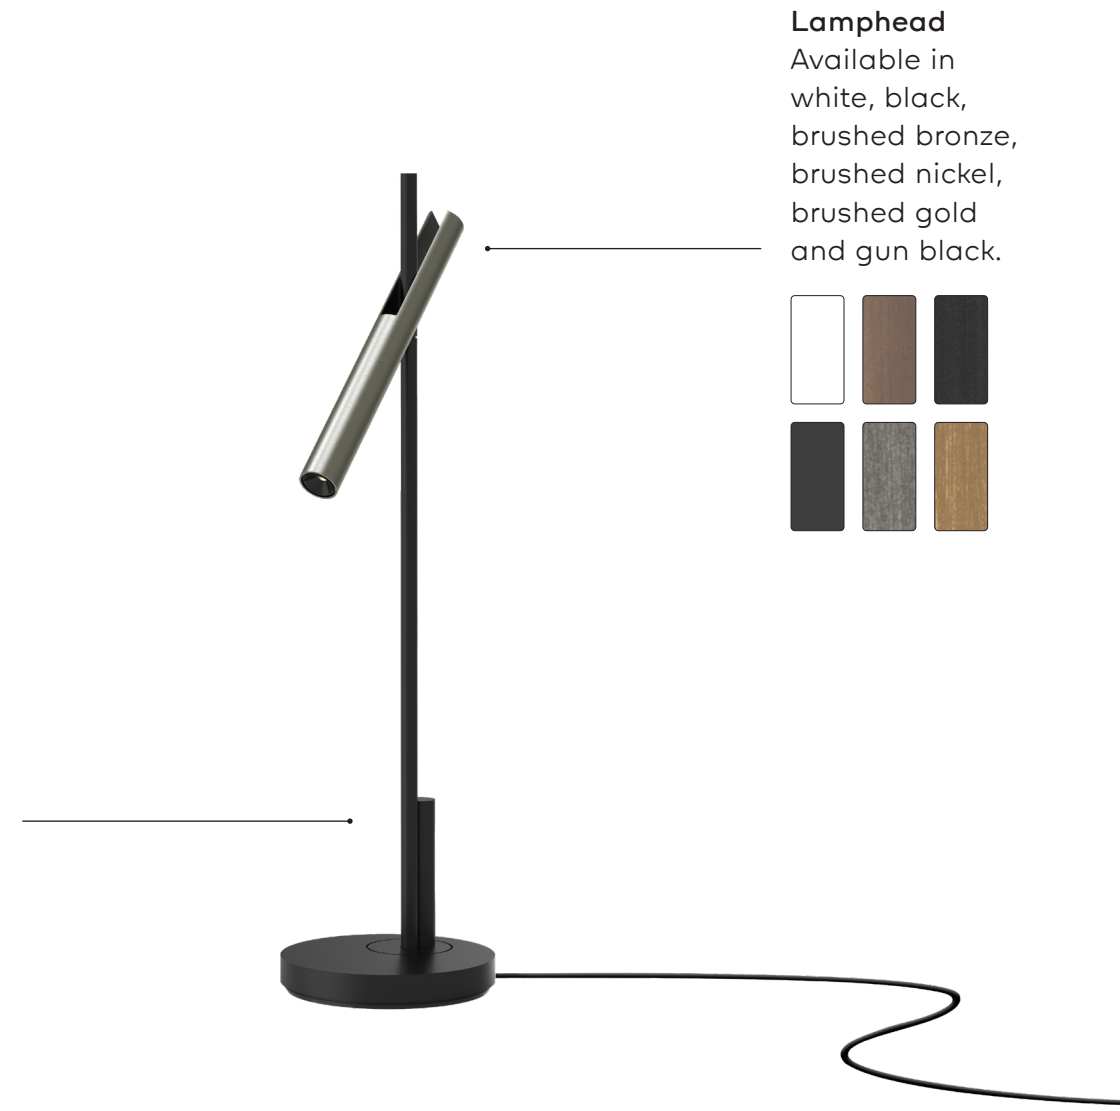

Lamphead
Available in white, black, brushed bronze, brushed nickel, brushed gold and gun black.