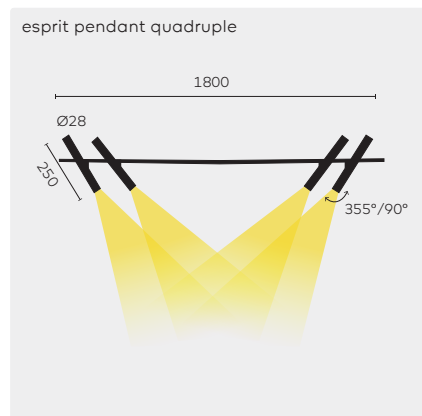

kreon esprit pendant

esprit pendant triple ①

⚙ Gear: excl., L1600

esprit pendant triple ①

⚙ Gear: excl., L1800

esprit pendant quadruple ①

⚙ Gear: excl., L1800

esprit pendant quadruple ①

⚙ Gear: excl., L2400

■ Required accessories

Installation boxes

See page 37-38

■ Optional accessories

Drivers

See page 37-38

Colour	KR-code	Light sources	9027 2700K, CRI90+	9030 3000K, CRI90+	SP Spot (20°)	DL Darklight (33°)	WDL Wide darklight (56°)	P2 Black painted lamphead	A4 Brushed bronze lamphead	A7 Brushed nickel lamphead	AB Brushed gold lamphead	A9 Gun black lamphead	Required accessories	Optional accessories

●	KR963732	①	●	●	●	●	●	●	●	●	●	●	■	■
●	KR963832	①	●	●	●	●	●	●	●	●	●	●	■	■
●	KR963842	②	●	●	●	●	●	●	●	●	●	●	■	■
●	KR963942	②	●	●	●	●	●	●	●	●	●	●	■	■

		CRI	CCT	Wattage	Drive Current	Fixture lumen
①	SP	CRI90+	2700K/3000K	3x2W	700mA	3x162lm
		CRI90+	2700K/3000K	3x3,2W	1050mA	3x218lm
	DL WDL	CRI90+	2700K/3000K	3x8W	700mA	3x368lm
		CRI90+	2700K/3000K	3x12W	1050mA	3x400lm
②	SP	CRI90+	2700K/3000K	4x2W	700mA	4x162lm
		CRI90+	2700K/3000K	4x3,2W	1050mA	4x218lm
	WDL WDL	CRI90+	2700K/3000K	4x8W	700mA	4x368lm
		CRI90+	2700K/3000K	4x12W	1050mA	4x400lm

REMARKS

The pendant bar of esprit pendant may sag by gravity.
Pendant cable: max. 2,5m

Gear: excl.
⊗ IP40