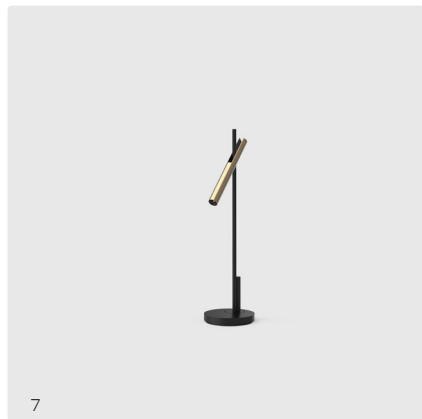

5

7

8

1. esprit desk, white-white
2. esprit desk, black-black
3. esprit desk, black-bronze
4. esprit desk, white-bronze
5. esprit desk, white-nickel
6. esprit desk, black-nickel
7. esprit desk, black-gold
8. esprit desk, white-gold