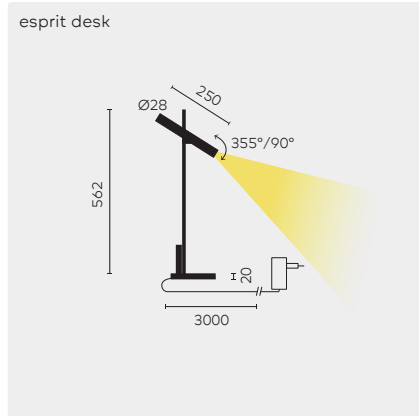

kreon esprit desk

esprit desk
Gear: incl.

Colour	KR-code	Light sources	9027 2700K, CRI90+	9030 3000K, CRI90+	WDL Wide daylight (56°)	P1 White painted lamphead	P2 Black painted lamphead	A4 Brushed bronze lamphead	A7 Brushed nickel lamphead	A8 Brushed gold lamphead	A9 Gun black lamphead
○	<u>KR963911</u>	①	●	●	●	●	●	●	●	●	●
●	<u>KR963912</u>	①	●	●	●	●	●	●	●	●	●

	CRI	CCT	Voltage	Wattage	Fixture lumen
①	WDL CRI90+	2700K	230V	8,4W	368lm

REMARKS

IP40