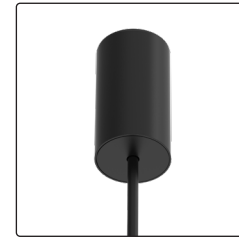

kreon esprit ceiling

kreon esprit ceiling is a luminaire designed for ceiling mounting. It features one or two lampheads that are attached to a vertical rod. Each lamphead of the luminaire is capable of individually rotating up to 355°, allowing for flexible positioning at any angle between 0° and 90°. kreon esprit ceiling can be recessed mounted using the kreon aplis 80 trimless plasterkit.

Mounting options
Multiple mounting options available:
- gearbox with internal phasedim or DALI driver
- connection box
- plasterkit for recessed mounting