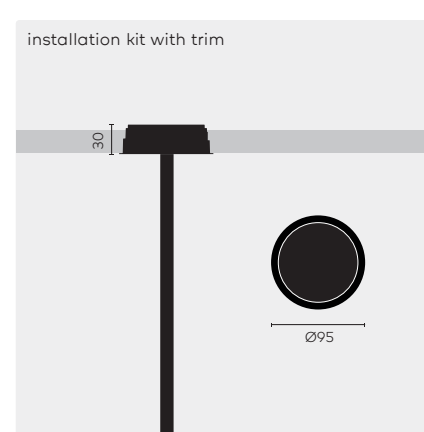

kreon esprit ceiling mounting options

	Colour	KR-code	PD Phase dimming	DD DALI dimming 1	LV low voltage connection	Optional accessories
surface mounted gearbox, 220-240Vdc, 50/60Hz for single SP/DL/WDL and double SP Gear: incl., Ø85 H155	○	KR763591	●	●		
	●	KR763592	●	●		
surface mounted gearbox, 220-240Vdc, 50/60Hz for double DL/WDL Gear: incl., Ø85 H155	○	KR763791	●	●		
	●	KR763792	●	●		
surface mounted connection box Gear: excl., Ø85 H52	○	KR763691			●	■
	●	KR763692			●	■
trimless plasterkit for recessed mounting, no shadowgap Gear: excl.		KR717104				■
trimless plasterkit for recessed mounting, shadowgap for recessed mounting Gear: excl.		KR717108				■
installation kit for recessed mounting, with trim for recessed mounting Gear: excl., Ø90 D110	○	KR717021				■
	●	KR717022				■

■ **Optional accessories**

Driver	Code	Description
	KR762700	LED driver, 700mA, ON/OFF, 11W 2
	KR752943	LED driver, 700mA, phase dim, 32W 2
	KR772232	LED driver, 700mA, 1-10V, 20W 2
	KR772142	LED driver, 1050mA, 1-10V, 39W 2
	KR752733	LED driver, 700mA, DALI, 20W 2
	KR772743	LED driver, 1050mA, DALI, 38W 2
	KR772249	LED driver, 1050mA, Casambi, 37W 2

REMARKS
1 Internal driver is touchdim compatible
2 Driver fits through the installation hole.

IP40