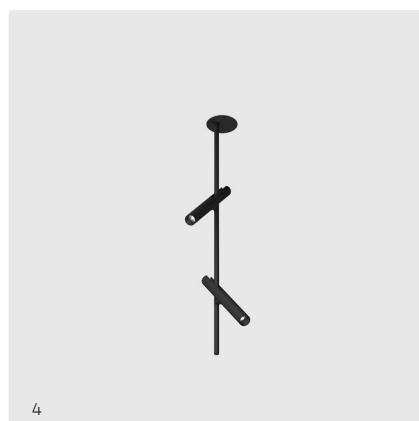

1. esprit single ceiling, white
2. esprit single ceiling, black
3. esprit double ceiling, white
4. esprit double ceiling, black