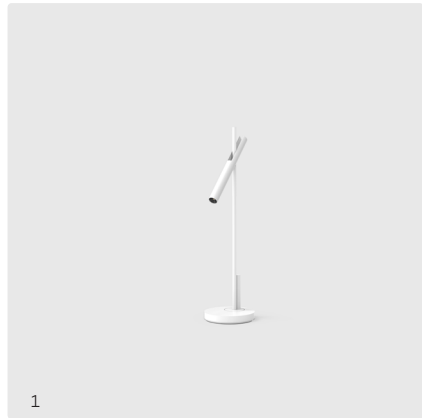

1. esprit desk, white-white
2. esprit desk, black-black
3. esprit desk, black-bronze
4. esprit desk, white-bronze
5. esprit desk, white-nickel
6. esprit desk, black-nickel
7. esprit desk, black-gold
8. esprit desk, white-gold