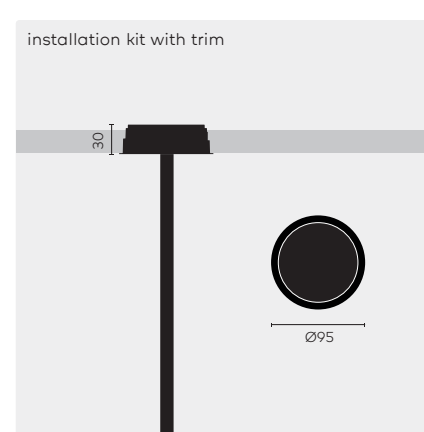

kreon esprit pendant mounting options

	Colour	KR-code	PD Phase dimming	DD DALI dimming 1	LV low voltage connection	Optional accessories
surface mounted gearbox, 220-240Vdc, 50/60Hz for SP Gear: incl., Ø85 H155	○	KR763591	●	●		
	●	KR763592	●	●		
surface mounted gearbox, 220-240Vdc, 50/60Hz for DL/WDL Gear: incl., Ø85 H155	○	KR763791	●	●		
	●	KR763792	●	●		
surface mounted connection box Gear: excl., Ø85 H52	○	KR763691			●	■
	●	KR763692			●	■
trimless plasterkit for recessed mounting, no shadowgap Gear: excl.		KR717104				■
trimless plasterkit for recessed mounting, shadowgap Gear: excl.		KR717108				■
installation kit for recessed mounting , with trim Gear: excl., Ø90 D110	○	KR717021				■
	●	KR717022				■

Optional accessories

Driver	Code	Description
	KR762700	LED driver, 700mA, ON/OFF, 11W 2
	KR752943	LED driver, 700mA, phase dim, 32W 2
	KR772232	LED driver, 700mA, 1-10V, 20W 2
	KR772142	LED driver, 1050mA, 1-10V, 39W 2
	KR752733	LED driver, 700mA, DALI, 20W 2
	KR772743	LED driver, 1050mA, DALI, 38W 2
	KR772443	LED driver, 1050mA, DALI, 60W
	KR772249	LED driver, 1050mA, Casambi, 37W 2

REMARKS

- 1 Internal driver is touchdim compatible.
- 2 Driver fits through the installation hole.

IP40