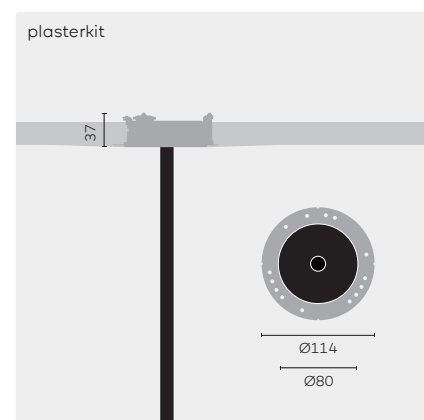

kreon esprit pendant mounting options

	Colour	KR-code	PD Phase dimming	DD DALI dimming 1	LV low voltage connection	Optional accessories
surface mounted gearbox, 220-240Vdc, 50/60Hz for SP Gear: incl., Ø85 H155	○	KR763591	●	●		
	●	KR763592	●	●		
surface mounted gearbox, 220-240Vdc, 50/60Hz for DL/WDL Gear: incl., Ø85 H155	○	KR763791	●	●		
	●	KR763792	●	●		
surface mounted connection box Gear: excl., Ø85 H52	○	KR763691			●	■
	●	KR763692			●	■
trimless plasterkit for recessed mounting, no shadowgap Gear: excl.		KR717104				■
trimless plasterkit for recessed mounting, shadowgap Gear: excl.		KR717108				■
installation kit for recessed mounting , with trim Gear: excl., Ø90 D110	○	KR717021				■
	●	KR717022				■

Optional accessories

Driver	Code	Description
	KR762700	LED driver, 700mA, ON/OFF, 11W 2
	KR752943	LED driver, 700mA, phase dim, 32W 2
	KR772232	LED driver, 700mA, 1-10V, 20W 2
	KR772142	LED driver, 1050mA, 1-10V, 39W 2
	KR752733	LED driver, 700mA, DALI, 20W 2
	KR772743	LED driver, 1050mA, DALI, 38W 2
	KR772443	LED driver, 1050mA, DALI, 60W
	KR772249	LED driver, 1050mA, Casambi, 37W 2

REMARKS

- 1 Internal driver is touchdim compatible.
- 2 Driver fits through the installation hole.

IP40