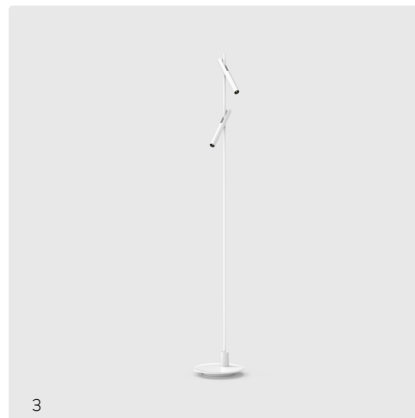

1. esprit double floor, carrara bianco, white-white
2. esprit single floor, natural steel blue, black-black
3. esprit double floor round base, white-white
4. esprit double floor round base, black-black
5. esprit double floor round base, white-nickel
6. esprit single floor round base, black-bronze
7. esprit double floor round base, white-gold