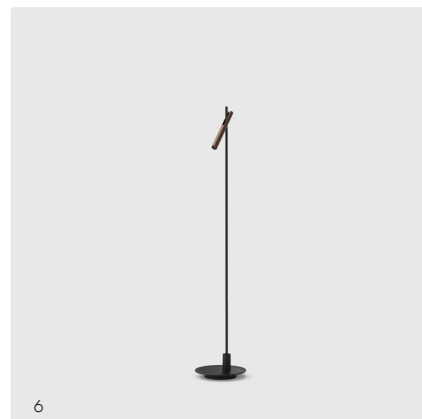

# kreon esprit

In 2014, kreon esprit was released into the world. A range of three different luminaires with minimalistic, tubular lampheads mounted on a slim rod. One, free-standing with a square foot; the second, a vertical ceiling-mounted fixture and the latest, a horizontal pending luminaire with up to four luminaire heads.

On the eve of kreon esprit's 10th anniversary, two new additions to the product range see the light of day: a redesigned free-standing version and a brand-new desk light. Each of these newly developed luminaires feature the same signature slim-lined rotatable lampheads of the original design. Available in standard black and white finishes, plus newly released eye-catching metallic versions in gold, bronze, gun black or nickel-plated.

kreon esprit floor

kreon esprit desk

kreon esprit ceiling

kreon esprit pendant

- 1. esprit double floor, carrara bianco, white-white
- 2. esprit single floor, natural steel blue, black-black
- 3. esprit double floor round base, white-white
- 4. esprit double floor round base, black-black
- 5. esprit double floor round base, white-nickel
- 6. esprit single floor round base, black-bronze
- 7. esprit double floor round base, white-gold

# kreon esprit floor

The design update of kreon esprit floor comes with a round base, which doubles as a cable depot and a push-dim button on top of the vertical rod. In this way, ease of use and design are perfectly combined.