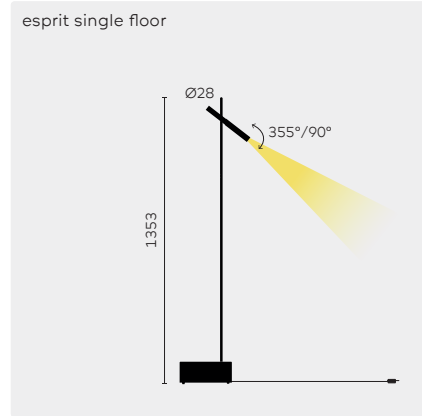

kreon esprit floor

	Colour	KR-code	Light sources	9027 2700K, CRI90+	9030 3000K, CRI90+	SP Spot (20°)	DL Darklight (33°)	WDL Wide darklight (56°)	P1 White painted lamphead ①	P2 Black painted lamphead ①	A4 Brushed bronze lamphead ①	A7 Brushed nickel lamphead ①	AB Brushed gold lamphead ①	A9 Gun black lamphead ①
esprit single floor carrara bianco Gear: incl. in base	○	KR963211	①	●	●	●	●	●	●	●	●	●	●	●
	●	KR963212	①	●	●	●	●	●	●	●	●	●	●	●
esprit single floor natural steel blue Gear: incl. in base	○	KR963311	①	●	●	●	●	●	●	●	●	●	●	●
	●	KR963312	①	●	●	●	●	●	●	●	●	●	●	●
esprit single floor round base Gear: incl. in base	○	KR963411	①	●	●	●	●	●	●	●	●	●	●	●
	●	KR963412	①	●	●	●	●	●	●	●	●	●	●	●
esprit double floor carrara bianco Gear: incl. in base	○	KR963221	②	●	●	●	●	●	●	●	●	●	●	●
	●	KR963222	②	●	●	●	●	●	●	●	●	●	●	●
esprit double floor natural steel blue Gear: incl. in base	○	KR963321	②	●	●	●	●	●	●	●	●	●	●	●
	●	KR963322	②	●	●	●	●	●	●	●	●	●	●	●
esprit double floor round base Gear: incl. in base	○	KR963421	②	●	●	●	●	●	●	●	●	●	●	●
	●	KR963422	②	●	●	●	●	●	●	●	●	●	●	●

		CRI	CCT	Voltage	Wattage	Fixture lumen
①	SP	CRI90+	2700K/3000K	230V	2W	162lm
	DL/WDL	CRI90+	2700K/3000K	230V	8,4W	370lm
②	SP	CRI90+	2700K/3000K	230V	2x2W	2x162lm
	DL/WDL	CRI90+	2700K/3000K	230V	2x8,4W	2x370lm

REMARKS

① Other types of finishes on request.

② Supplied with 2,5m black braided sleeved powercable.

IP40