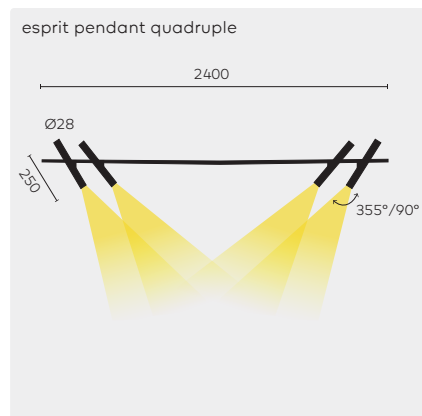

kreon esprit pendant

esprit pendant triple ①

⚙ Gear: excl., L1600

esprit pendant triple ①

⚙ Gear: excl., L1800

esprit pendant quadruple ①

⚙ Gear: excl., L1800

esprit pendant quadruple ①

⚙ Gear: excl., L2400

■ Required accessories

Installation boxes

See page 37-38

■ Optional accessories

Drivers

See page 37-38

Colour	KR-code	Light sources	9027 2700K, CRI90+	9030 3000K, CRI90+	SP Spot (20°)	DL Darklight (33°)	WDL Wide darklight (56°)	P2 Black painted lamphead	A4 Brushed bronze lamphead	A7 Brushed nickel lamphead	AB Brushed gold lamphead	A9 Gun black lamphead	Required accessories	Optional accessories

●	KR963732	①	●	●	●	●	●	●	●	●	●	●	■	■
●	KR963832	①	●	●	●	●	●	●	●	●	●	●	■	■
●	KR963842	②	●	●	●	●	●	●	●	●	●	●	■	■
●	KR963942	②	●	●	●	●	●	●	●	●	●	●	■	■

		CRI	CCT	Wattage	Drive Current	Fixture lumen
①	SP	CRI90+	2700K/3000K	3x2W	700mA	3x162lm
		CRI90+	2700K/3000K	3x3,2W	1050mA	3x218lm
	DL WDL	CRI90+	2700K/3000K	3x8W	700mA	3x368lm
		CRI90+	2700K/3000K	3x12W	1050mA	3x400lm
②	SP	CRI90+	2700K/3000K	4x2W	700mA	4x162lm
		CRI90+	2700K/3000K	4x3,2W	1050mA	4x218lm
	WDL WDL	CRI90+	2700K/3000K	4x8W	700mA	4x368lm
		CRI90+	2700K/3000K	4x12W	1050mA	4x400lm

REMARKS

The pendant bar of esprit pendant may sag by gravity.
Pendant cable: max. 2,5m

Gear: excl.
⊗ IP40