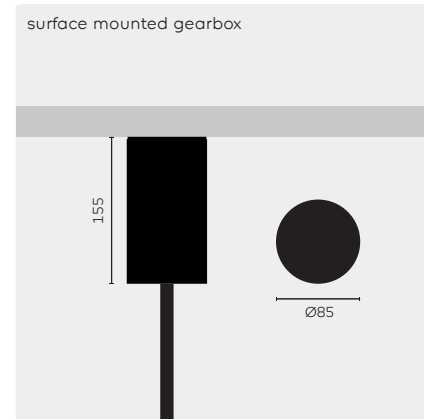

kreon esprit pendant mounting options

	Colour	KR-code	PD Phase dimming	DD DALI dimming 1	LV low voltage connection	Optional accessories
surface mounted gearbox, 220-240Vdc, 50/60Hz for SP Gear: incl., Ø85 H155	○	KR763591	●	●		
	●	KR763592	●	●		
surface mounted gearbox, 220-240Vdc, 50/60Hz for DL/WDL Gear: incl., Ø85 H155	○	KR763791	●	●		
	●	KR763792	●	●		
surface mounted connection box Gear: excl., Ø85 H52	○	KR763691			●	■
	●	KR763692			●	■
trimless plasterkit for recessed mounting, no shadowgap Gear: excl.		KR717104				■
trimless plasterkit for recessed mounting, shadowgap Gear: excl.		KR717108				■
installation kit for recessed mounting , with trim Gear: excl., Ø90 D110	○	KR717021				■
	●	KR717022				■

Optional accessories

Driver	Code	Description
	KR762700	LED driver, 700mA, ON/OFF, 11W 2
	KR752943	LED driver, 700mA, phase dim, 32W 2
	KR772232	LED driver, 700mA, 1-10V, 20W 2
	KR772142	LED driver, 1050mA, 1-10V, 39W 2
	KR752733	LED driver, 700mA, DALI, 20W 2
	KR772743	LED driver, 1050mA, DALI, 38W 2
	KR772443	LED driver, 1050mA, DALI, 60W
	KR772249	LED driver, 1050mA, Casambi, 37W 2

REMARKS

- 1 Internal driver is touchdim compatible.
- 2 Driver fits through the installation hole.

IP40