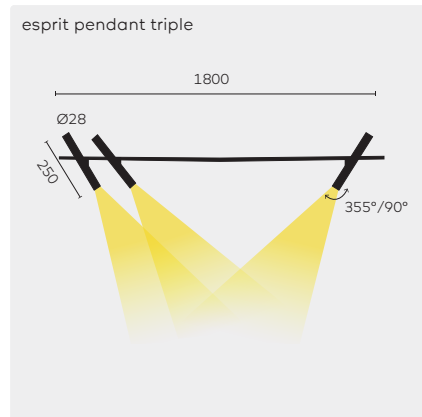

kreon esprit pendant

esprit pendant triple ①

⚙ Gear: excl., L1600

esprit pendant triple ①

⚙ Gear: excl., L1800

esprit pendant quadruple ①

⚙ Gear: excl., L1800

esprit pendant quadruple ①

⚙ Gear: excl., L2400

■ Required accessories

Installation boxes

See page 37-38

■ Optional accessories

Drivers

See page 37-38

Colour	KR-code	Light sources	9027 2700K, CRI90+	9030 3000K, CRI90+	SP Spot (20°)	DL Darklight (33°)	WDL Wide darklight (56°)	P2 Black painted lamphead	A4 Brushed bronze lamphead	A7 Brushed nickel lamphead	AB Brushed gold lamphead	A9 Gun black lamphead	Required accessories	Optional accessories

●	KR963732	①	●	●	●	●	●	●	●	●	●	●	■	■
●	KR963832	①	●	●	●	●	●	●	●	●	●	●	■	■
●	KR963842	②	●	●	●	●	●	●	●	●	●	●	■	■
●	KR963942	②	●	●	●	●	●	●	●	●	●	●	■	■

		CRI	CCT	Wattage	Drive Current	Fixture lumen
①	SP	CRI90+	2700K/3000K	3x2W	700mA	3x162lm
		CRI90+	2700K/3000K	3x3,2W	1050mA	3x218lm
	DL WDL	CRI90+	2700K/3000K	3x8W	700mA	3x368lm
		CRI90+	2700K/3000K	3x12W	1050mA	3x400lm
②	SP	CRI90+	2700K/3000K	4x2W	700mA	4x162lm
		CRI90+	2700K/3000K	4x3,2W	1050mA	4x218lm
	WDL WDL	CRI90+	2700K/3000K	4x8W	700mA	4x368lm
		CRI90+	2700K/3000K	4x12W	1050mA	4x400lm

REMARKS

The pendant bar of esprit pendant may sag by gravity.
Pendant cable: max. 2,5m

Gear: excl.
⊗ IP40