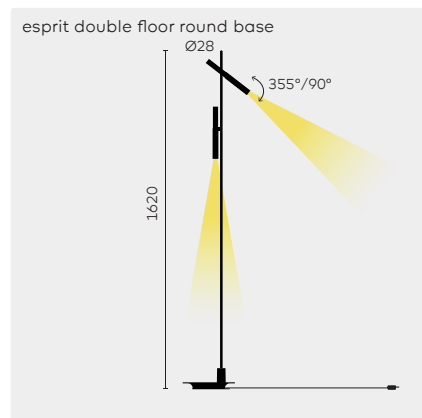

kreon esprit floor

	Colour	KR-code	Light sources	9027 2700K, CRI90+	9030 3000K, CRI90+	SP Spot (20°)	DL Darklight (33°)	WDL Wide darklight (56°)	P1 White painted lamphead ①	P2 Black painted lamphead ①	A4 Brushed bronze lamphead ①	A7 Brushed nickel lamphead ①	AB Brushed gold lamphead ①	A9 Gun black lamphead ①
esprit single floor carrara bianco Gear: incl. in base	○	KR963211	①	●	●	●	●	●	●	●	●	●	●	●
	●	KR963212	①	●	●	●	●	●	●	●	●	●	●	●
esprit single floor natural steel blue Gear: incl. in base	○	KR963311	①	●	●	●	●	●	●	●	●	●	●	●
	●	KR963312	①	●	●	●	●	●	●	●	●	●	●	●
esprit single floor round base Gear: incl. in base	○	KR963411	①	●	●	●	●	●	●	●	●	●	●	●
	●	KR963412	①	●	●	●	●	●	●	●	●	●	●	●
esprit double floor carrara bianco Gear: incl. in base	○	KR963221	②	●	●	●	●	●	●	●	●	●	●	●
	●	KR963222	②	●	●	●	●	●	●	●	●	●	●	●
esprit double floor natural steel blue Gear: incl. in base	○	KR963321	②	●	●	●	●	●	●	●	●	●	●	●
	●	KR963322	②	●	●	●	●	●	●	●	●	●	●	●
esprit double floor round base Gear: incl. in base	○	KR963421	②	●	●	●	●	●	●	●	●	●	●	●
	●	KR963422	②	●	●	●	●	●	●	●	●	●	●	●

		CRI	CCT	Voltage	Wattage	Fixture lumen
①	SP	CRI90+	2700K/3000K	230V	2W	162lm
	DL/WDL	CRI90+	2700K/3000K	230V	8,4W	370lm
②	SP	CRI90+	2700K/3000K	230V	2x2W	2x162lm
	DL/WDL	CRI90+	2700K/3000K	230V	2x8,4W	2x370lm

REMARKS

① Other types of finishes on request.

② Supplied with 2,5m black braided sleeved powercable.

IP40