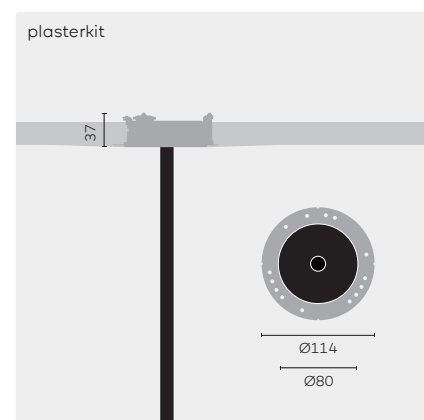

kreon esprit ceiling mounting options

	Colour	KR-code	PD Phase dimming	DD DALI dimming 1	LV low voltage connection	Optional accessories
surface mounted gearbox, 220-240Vdc, 50/60Hz for single SP/DL/WDL and double SP Gear: incl., Ø85 H155	○	KR763591	●	●		
	●	KR763592	●	●		
surface mounted gearbox, 220-240Vdc, 50/60Hz for double DL/WDL Gear: incl., Ø85 H155	○	KR763791	●	●		
	●	KR763792	●	●		
surface mounted connection box Gear: excl., Ø85 H52	○	KR763691			●	■
	●	KR763692			●	■
trimless plasterkit for recessed mounting, no shadowgap Gear: excl.		KR717104				■
trimless plasterkit for recessed mounting, shadowgap for recessed mounting Gear: excl.		KR717108				■
installation kit for recessed mounting, with trim for recessed mounting Gear: excl., Ø90 D110	○	KR717021				■
	●	KR717022				■

■ **Optional accessories**

Driver	Code	Description
	KR762700	LED driver, 700mA, ON/OFF, 11W 2
	KR752943	LED driver, 700mA, phase dim, 32W 2
	KR772232	LED driver, 700mA, 1-10V, 20W 2
	KR772142	LED driver, 1050mA, 1-10V, 39W 2
	KR752733	LED driver, 700mA, DALI, 20W 2
	KR772743	LED driver, 1050mA, DALI, 38W 2
	KR772249	LED driver, 1050mA, Casambi, 37W 2

REMARKS
1 Internal driver is touchdim compatible
2 Driver fits through the installation hole.

IP40