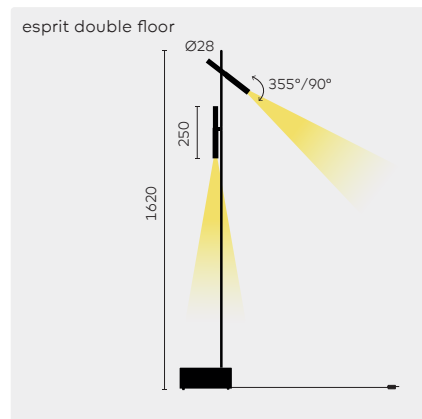

kreon esprit floor

	Colour	KR-code	Light sources	9027 2700K, CRI90+	9030 3000K, CRI90+	SP Spot (20°)	DL Darklight (33°)	WDL Wide darklight (56°)	P1 White painted lamphead ①	P2 Black painted lamphead ①	A4 Brushed bronze lamphead ①	A7 Brushed nickel lamphead ①	AB Brushed gold lamphead ①	A9 Gun black lamphead ①
esprit single floor carrara bianco Gear: incl. in base	○	KR963211	①	●	●	●	●	●	●	●	●	●	●	●
	●	KR963212	①	●	●	●	●	●	●	●	●	●	●	●
esprit single floor natural steel blue Gear: incl. in base	○	KR963311	①	●	●	●	●	●	●	●	●	●	●	●
	●	KR963312	①	●	●	●	●	●	●	●	●	●	●	●
esprit single floor round base Gear: incl. in base	○	KR963411	①	●	●	●	●	●	●	●	●	●	●	●
	●	KR963412	①	●	●	●	●	●	●	●	●	●	●	●
esprit double floor carrara bianco Gear: incl. in base	○	KR963221	②	●	●	●	●	●	●	●	●	●	●	●
	●	KR963222	②	●	●	●	●	●	●	●	●	●	●	●
esprit double floor natural steel blue Gear: incl. in base	○	KR963321	②	●	●	●	●	●	●	●	●	●	●	●
	●	KR963322	②	●	●	●	●	●	●	●	●	●	●	●
esprit double floor round base Gear: incl. in base	○	KR963421	②	●	●	●	●	●	●	●	●	●	●	●
	●	KR963422	②	●	●	●	●	●	●	●	●	●	●	●

		CRI	CCT	Voltage	Wattage	Fixture lumen
①	SP	CRI90+	2700K/3000K	230V	2W	162lm
	DL/WDL	CRI90+	2700K/3000K	230V	8,4W	370lm
②	SP	CRI90+	2700K/3000K	230V	2x2W	2x162lm
	DL/WDL	CRI90+	2700K/3000K	230V	2x8,4W	2x370lm

REMARKS

① Other types of finishes on request.

② Supplied with 2,5m black braided sleeved powercable.

IP40