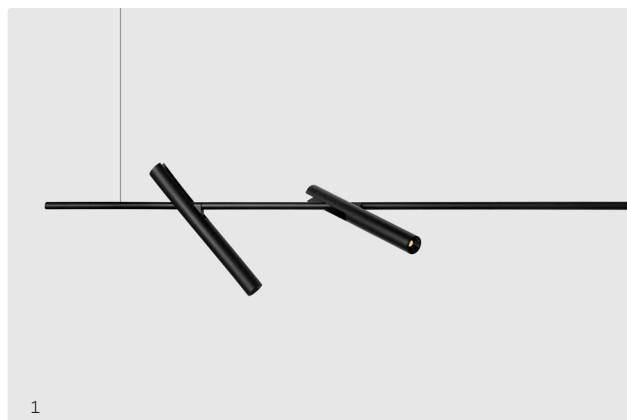

1

1. esprit pendant, black