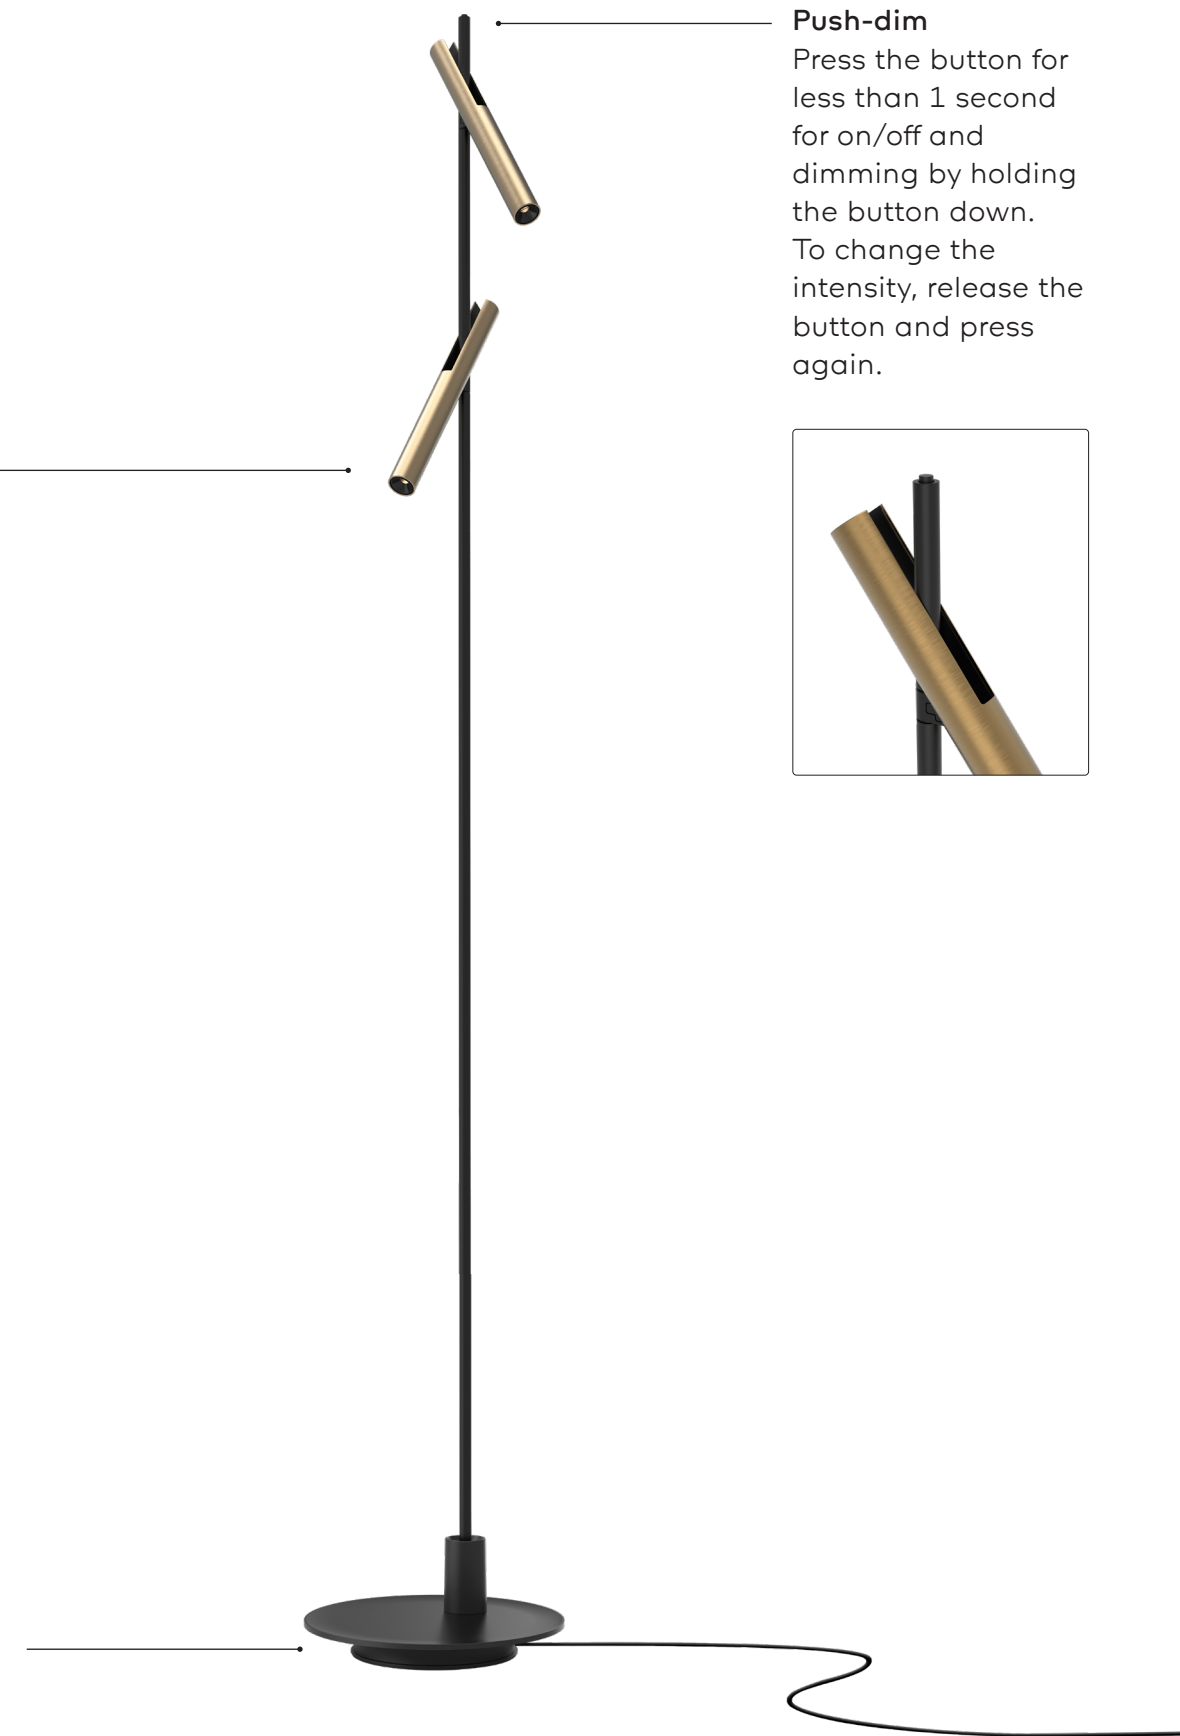

Base

Available in Carrara marble, natural steel blue or the new elegant round base in white or black.