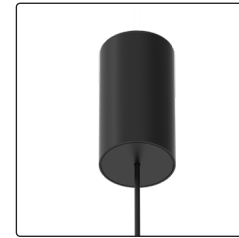

kreon esprit pendant

kreon esprit pendant are 3 or 4 individual lampheads mounted on a slender horizontal bar with steel tension cable suspension for maximum flexibility. It can be installed as an individual element or in a cluster of two or more.

Each lamphead of the luminaire is capable of individually rotating up to 355°, allowing for flexible positioning at any angle between 0° and 90°.

Mounting options
Multiple mounting options available:

- gearbox with internal phasedim or DALI driver
- connection box
- plasterkit for recessed mounting