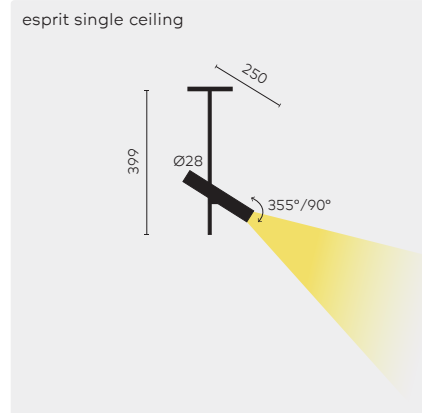

kreon esprit ceiling

	Colour	KR-code	Light sources	9027 2700K, CRI90+	9030 3000K, CRI90+	SP Spot (20°)	DL Darklight (33°)	WDL Wide darklight (56°)	P1 White painted lamphead	P2 Black painted lamphead	A4 Brushed bronze lamphead	A7 Brushed nickel lamphead	AB Brushed gold lamphead	A9 Gun black lamphead	Required accessories	Optional accessories
esprit single ceiling Gear: excl.,	○	<u>KR963011</u>	①	●	●	●	●	●	●	●	●	●	●	●	■	■
	●	<u>KR963012</u>	①	●	●	●	●	●	●	●	●	●	●	●	■	■
esprit double ceiling Gear: excl.,	○	<u>KR963021</u>	②	●	●	●	●	●	●	●	●	●	●	●	■	■
	●	<u>KR963022</u>	②	●	●	●	●	●	●	●	●	●	●	●	■	■
■ Required accessories																
Installation boxes See page 27-28																
■ Optional accessories																
Drivers See page 27-28																

		CRI	CCT	Wattage	Drive Current	Fixture lumen
①	SP	CRI90+	2700K/3000K	2W	700mA	162lm
		CRI90+	2700K/3000K	3,2W	1050mA	218lm
	DL WDL	CRI90+	2700K/3000K	8W	700mA	368lm
		CRI90+	2700K/3000K	12W	1050mA	400lm
②	SP	CRI90+	2700K/3000K	2x2W	700mA	2x162lm
		CRI90+	2700K/3000K	2x3,2W	1050mA	2x218lm
	DL WDL	CRI90+	2700K/3000K	2x8W	700mA	2x368lm
		CRI90+	2700K/3000K	2x12W	1050mA	2x400lm