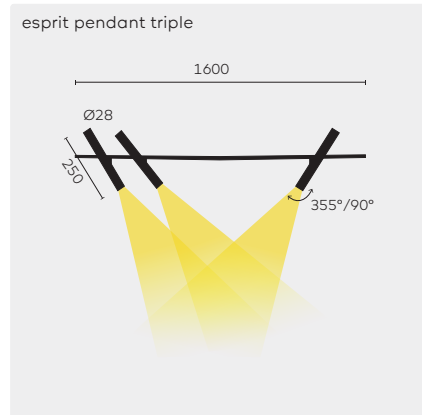

kreon esprit pendant

esprit pendant triple ①

⚙ Gear: excl., L1600

esprit pendant triple ①

⚙ Gear: excl., L1800

esprit pendant quadruple ①

⚙ Gear: excl., L1800

esprit pendant quadruple ①

⚙ Gear: excl., L2400

■ Required accessories

Installation boxes

See page 37-38

■ Optional accessories

Drivers

See page 37-38

Colour	KR-code	Light sources	9027 2700K, CRI90+	9030 3000K, CRI90+	SP Spot (20°)	DL Darklight (33°)	WDL Wide darklight (56°)	P2 Black painted lamphead	A4 Brushed bronze lamphead	A7 Brushed nickel lamphead	AB Brushed gold lamphead	A9 Gun black lamphead	Required accessories	Optional accessories

●	KR963732	①	●	●	●	●	●	●	●	●	●	●	■	■
●	KR963832	①	●	●	●	●	●	●	●	●	●	●	■	■
●	KR963842	②	●	●	●	●	●	●	●	●	●	●	■	■
●	KR963942	②	●	●	●	●	●	●	●	●	●	●	■	■

		CRI	CCT	Wattage	Drive Current	Fixture lumen
①	SP	CRI90+	2700K/3000K	3x2W	700mA	3x162lm
		CRI90+	2700K/3000K	3x3,2W	1050mA	3x218lm
	DL WDL	CRI90+	2700K/3000K	3x8W	700mA	3x368lm
		CRI90+	2700K/3000K	3x12W	1050mA	3x400lm
②	SP	CRI90+	2700K/3000K	4x2W	700mA	4x162lm
		CRI90+	2700K/3000K	4x3,2W	1050mA	4x218lm
	WDL WDL	CRI90+	2700K/3000K	4x8W	700mA	4x368lm
		CRI90+	2700K/3000K	4x12W	1050mA	4x400lm

REMARKS

The pendant bar of esprit pendant may sag by gravity.
Pendant cable: max. 2,5m

Gear: excl.
⊗ IP40