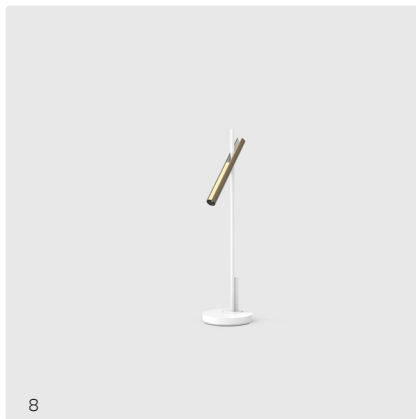

6

8

1. esprit desk, white-white
2. esprit desk, black-black
3. esprit desk, black-bronze
4. esprit desk, white-bronze
5. esprit desk, white-nickel
6. esprit desk, black-nickel
7. esprit desk, black-gold
8. esprit desk, white-gold