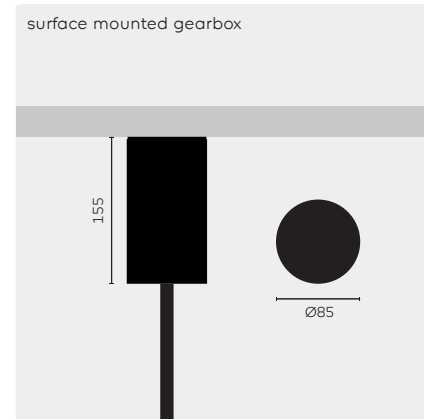

kreon esprit ceiling mounting options

	Colour	KR-code	PD Phase dimming	DD DALI dimming 1	LV low voltage connection	Optional accessories
surface mounted gearbox, 220-240Vdc, 50/60Hz for single SP/DL/WDL and double SP Gear: incl., Ø85 H155	○	KR763591	●	●		
	●	KR763592	●	●		
surface mounted gearbox, 220-240Vdc, 50/60Hz for double DL/WDL Gear: incl., Ø85 H155	○	KR763791	●	●		
	●	KR763792	●	●		
surface mounted connection box Gear: excl., Ø85 H52	○	KR763691			●	■
	●	KR763692			●	■
trimless plasterkit for recessed mounting, no shadowgap Gear: excl.		KR717104				■
trimless plasterkit for recessed mounting, shadowgap for recessed mounting Gear: excl.		KR717108				■
installation kit for recessed mounting, with trim for recessed mounting Gear: excl., Ø90 D110	○	KR717021				■
	●	KR717022				■

■ **Optional accessories**

Driver	Code	Description
	KR762700	LED driver, 700mA, ON/OFF, 11W 2
	KR752943	LED driver, 700mA, phase dim, 32W 2
	KR772232	LED driver, 700mA, 1-10V, 20W 2
	KR772142	LED driver, 1050mA, 1-10V, 39W 2
	KR752733	LED driver, 700mA, DALI, 20W 2
	KR772743	LED driver, 1050mA, DALI, 38W 2
	KR772249	LED driver, 1050mA, Casambi, 37W 2

REMARKS
1 Internal driver is touchdim compatible
2 Driver fits through the installation hole.

IP40