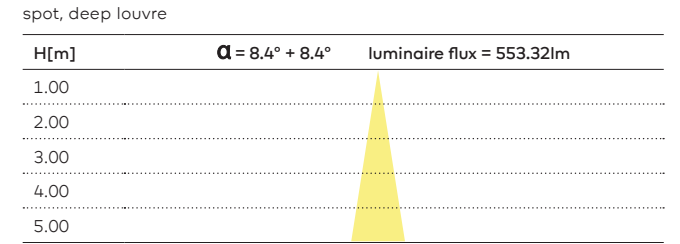

REMARKS

① Louvre for DL/WDL is always black

② Driver must be placed on remote

IP40

Installation cover prologe 40 single

kreon prologe 40 single

kreon prologe 40 double

Project Private residence
Location Paris, France