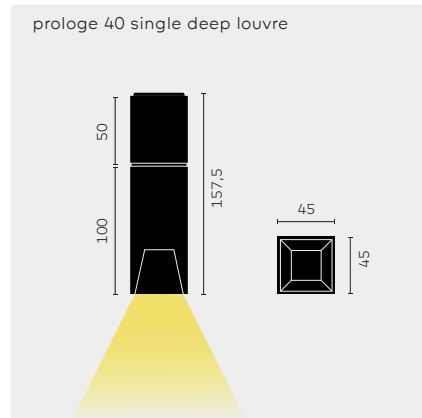

prologe 40 single, white

prologe 40 single, deep recessed, white

prologe 40 single, darklight, white

Ceiling needs to be higher than
3m for use in bathrooms

kreon prologe 40 single

prologe 40 single

Driver: excl.