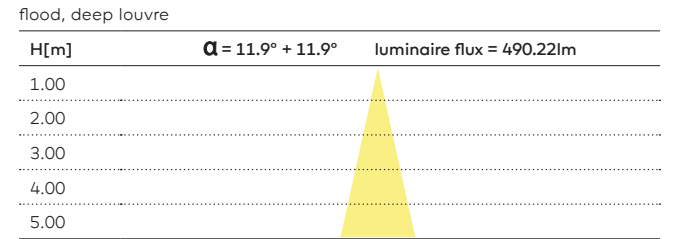

REMARKS

① Louvre for DL/WDL is always black

② Driver must be placed on remote

IP40

Installation cover prologe 40 single

kreon prologe 40 single

kreon prologe 40 double

Project Private residence
Location Paris, France