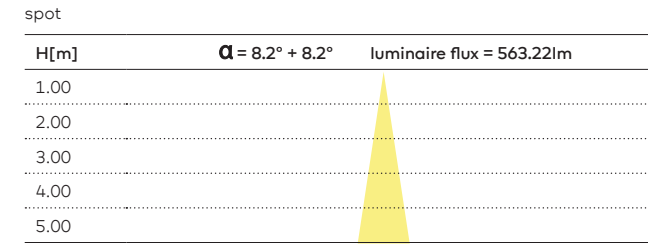

REMARKS

① Louvre for DL/WDL is always black

② Driver must be placed on remote

IP40

Installation cover prologe 40 single

kreon prologe 40 single

kreon prologe 40 double

Project Private residence
Location Paris, France