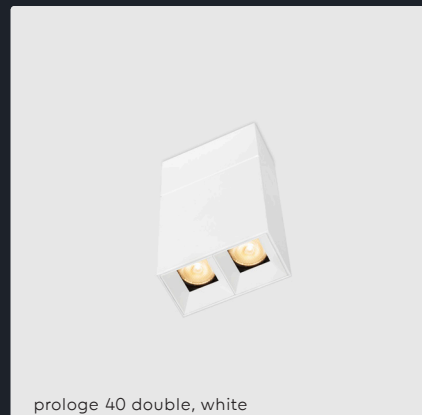

Architect Laurent Berkemoun
Photographer Serge Brison

prologe 40 double, black

prologe 40 double, deep recessed, black

prologe 40 double, darklight, black

prologe 40 double, white

prologe 40 double, deep recessed, white