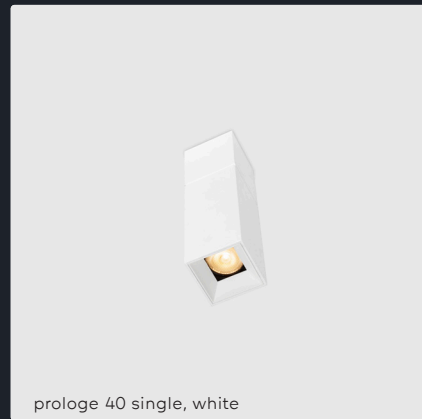

kreon prologe 40 is characterised by its compact form and hosts a single or double deepset invisible LED source. The kreon prologe 40 luminaires can be fitted with professional darklight optics with high lumen packages. Finished in black for a dramatic contrast or pure white to disappear in the surrounding architecture.

kreon prologe 40 single

Project Private residence
Location Milan, Italy

Architect M+T architects
Photographer Serge Brison

prologe 40 single, black

prologe 40 single, deep recessed, black

prologe 40 single, darklight, black