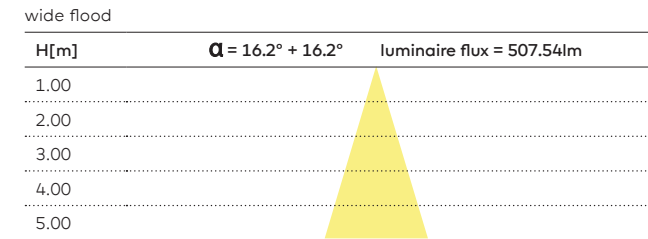

REMARKS

① Louvre for DL/WDL is always black

② Driver must be placed on remote

IP40

Installation cover prologe 40 single

kreon prologe 40 single

kreon prologe 40 double

Project Private residence
Location Paris, France