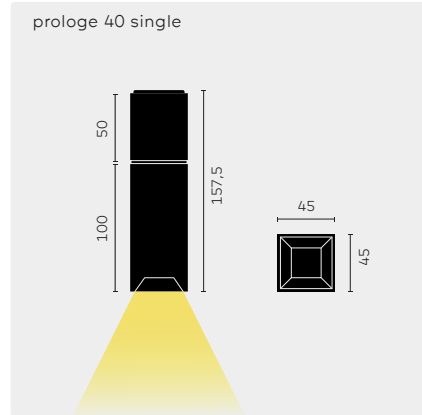

prologe 40 single, white

prologe 40 single, deep recessed, white

prologe 40 single, darklight, white

Ceiling needs to be higher than
3m for use in bathrooms

kreon prologe 40 single

prologe 40 single

Driver: excl.