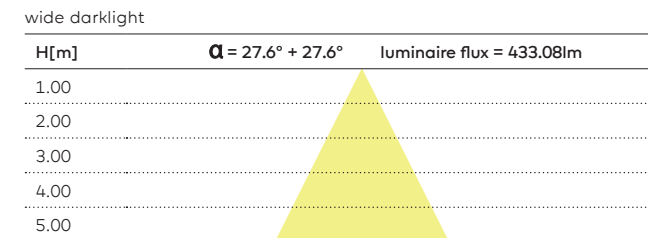

REMARKS

① Louvre for DL/WDL is always black

② Driver must be placed on remote

IP40

Installation cover prologe 40 single

kreon prologe 40 single

kreon prologe 40 double

Project Private residence
Location Paris, France