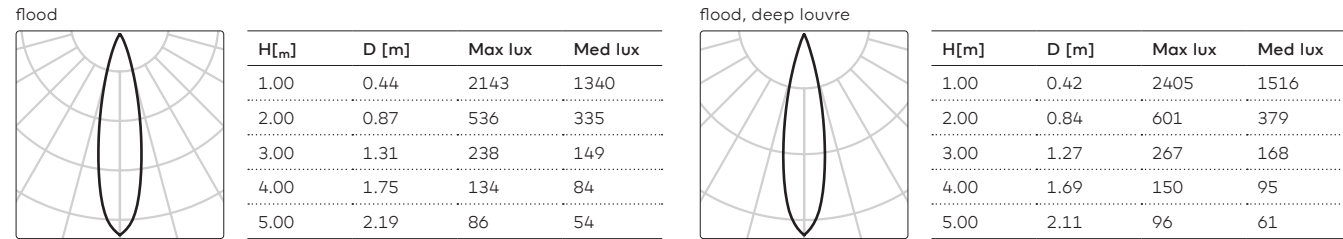

REMARKS

① Louvre for DL/WDL is always black

② Driver must be placed on remote

IP40

Installation cover prologe 40 single

kreon prologe 40 single

kreon prologe 40 double

Project Private residence
Location Paris, France