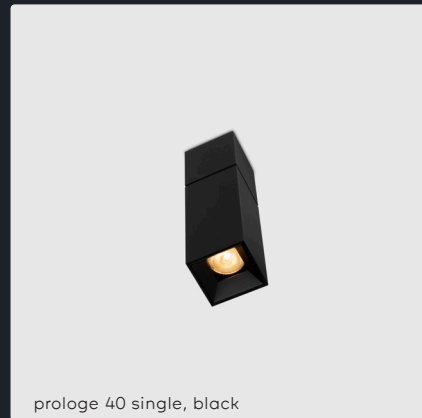

kreon prologe 40 single

Project Private residence
Location Milan, Italy

Architect M+T architects
Photographer Serge Brison

prologe 40 single, black