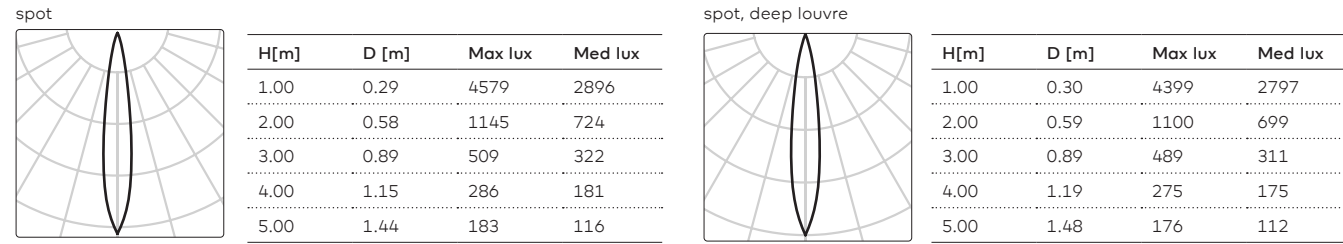

REMARKS

① Louvre for DL/WDL is always black

② Driver must be placed on remote

IP40

Installation cover prologe 40 single

kreon prologe 40 single

kreon prologe 40 double

Project Private residence
Location Paris, France