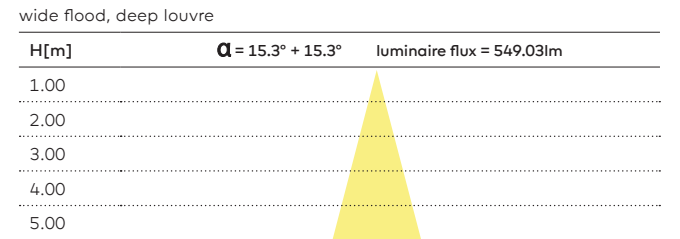

REMARKS

① Louvre for DL/WDL is always black

② Driver must be placed on remote

IP40

Installation cover prologe 40 double

kreon prologe 40 double

kreon offices

kreon HQ