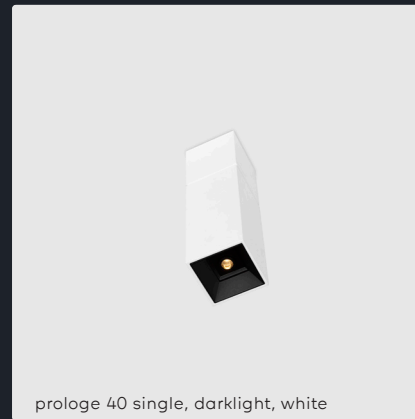

prologe 40 single, darklight, white