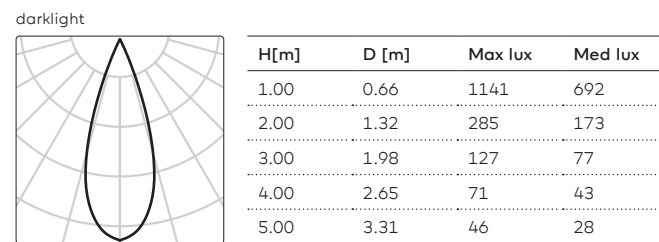

REMARKS

① Louvre for DL/WDL is always black

② Driver must be placed on remote

IP40

Installation cover prologe 40 single

kreon prologe 40 single

kreon prologe 40 double

Project Private residence
Location Paris, France