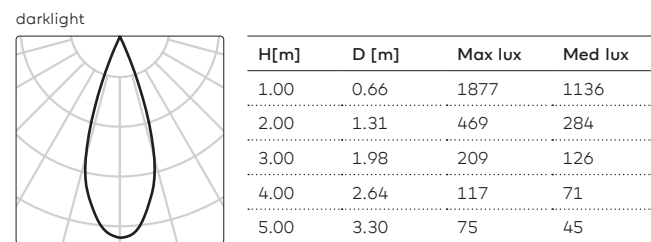

REMARKS

① Louvre for DL/WDL is always black

② Driver must be placed on remote

IP40

Installation cover prologe 40 double

kreon prologe 40 double

kreon offices

kreon HQ