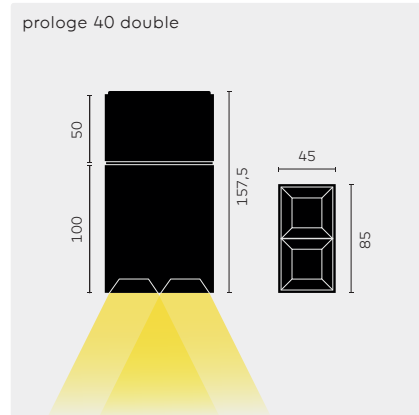

kreon prologe 40 double

prologe 40 double

prologe 40 double, deep louvre Driver: excl.

Optional accessories

Driver ②

Installation cover

Colour	KR-code	Light sources	9027 2700K, CRI90	9030 3000K, CRI90	SP Spot (20°)	FL Flood (30°)	WFL Wide flood (38°)	DL Dark light (40°) ①	WDL Wide dark light (76°) ①	EX Driver excluded	SW Switchable ON/OFF	PD Phase dimming	Optional accessories

○	KR967341	①	●	●	●	●	●	●	●	●	●	●	■
●	KR967342	①	●	●	●	●	●	●	●	●	●	●	■
○	KR967441	②	●	●	●	●	●			●			■
●	KR967442	②	●	●	●	●	●			●			■

[KR772024](#) LED driver, 500mA, ON/OFF, 20W

[KR772220](#) LED driver, 500mA, 1-10V, 20W

[KR772542](#) LED driver, 500mA, phase dim, 18W

[KR752843](#) LED driver, 500mA, phase dim, 24W

[KR772126](#) LED driver, 500mA, DALI, 18W

[KR772123](#) LED driver, 500mA, DALI, 27W

[KR767241](#) Installation cover prologe 40 double, white

[KR767242](#) Installation cover prologe 40 double, black

			CRI	CCT	Voltage	Wattage	Drive current	Fixture lumen
①	LED	EX	FL	CRI90+	2700K/3000K	12W	500mA	912lm
			DL	CRI90+	2700K/3000K	12W	500mA	622lm
	SW/PD	FL	CRI90+	2700K/3000K	230V	12W	912lm	
			DL	CRI90+	2700K/3000K	230V	12W	621lm
②	LED	EX	FL	CRI90+	2700K/3000K	12W	500mA	747lm

REMARKS

① Louvre for DL/WDL is always black

② Driver must be placed on remote

IP40