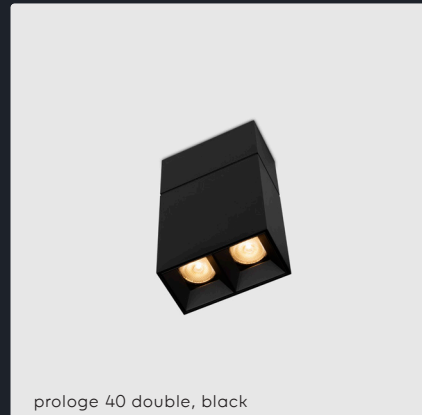

kreon prologe 40 double

Project Private residence
Location Paris, France

Architect Laurent Berkemoun
Photographer Serge Brison

prologe 40 double, black