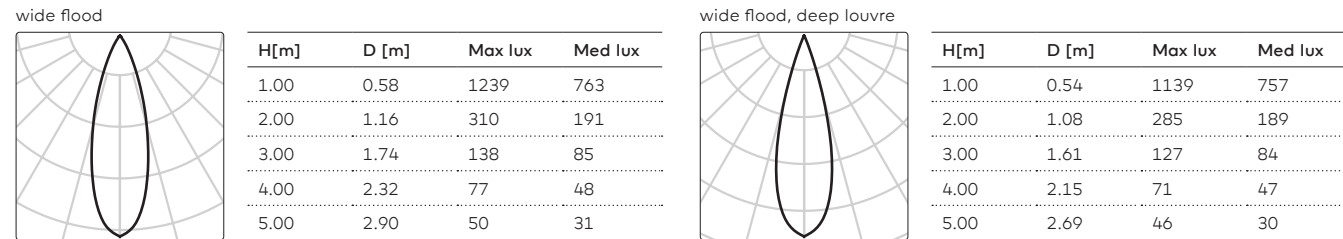

REMARKS

① Louvre for DL/WDL is always black

② Driver must be placed on remote

IP40

Installation cover prologe 40 single

kreon prologe 40 single

kreon prologe 40 double

Project Private residence
Location Paris, France