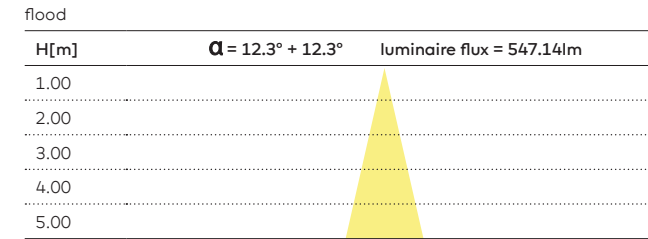

REMARKS

① Louvre for DL/WDL is always black

② Driver must be placed on remote

IP40

Installation cover prologe 40 single

kreon prologe 40 single

kreon prologe 40 double

Project Private residence
Location Paris, France