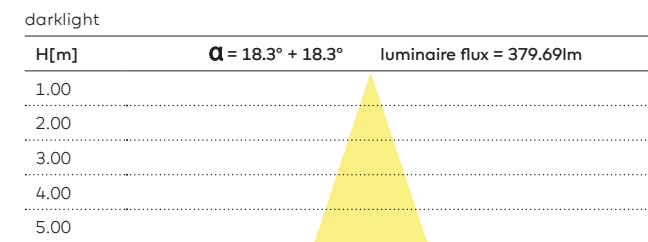

REMARKS

① Louvre for DL/WDL is always black

② Driver must be placed on remote

IP40

Installation cover prologe 40 single

kreon prologe 40 single

kreon prologe 40 double

Project Private residence
Location Paris, France