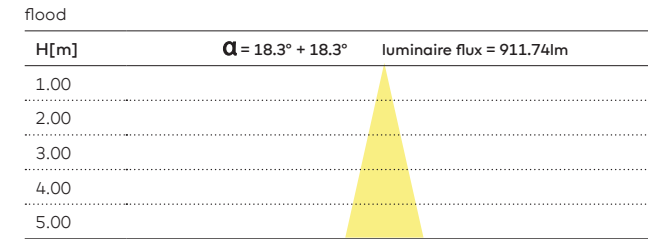

REMARKS

① Louvre for DL/WDL is always black

② Driver must be placed on remote

IP40

Installation cover prologe 40 double

kreon prologe 40 double

kreon offices

kreon HQ