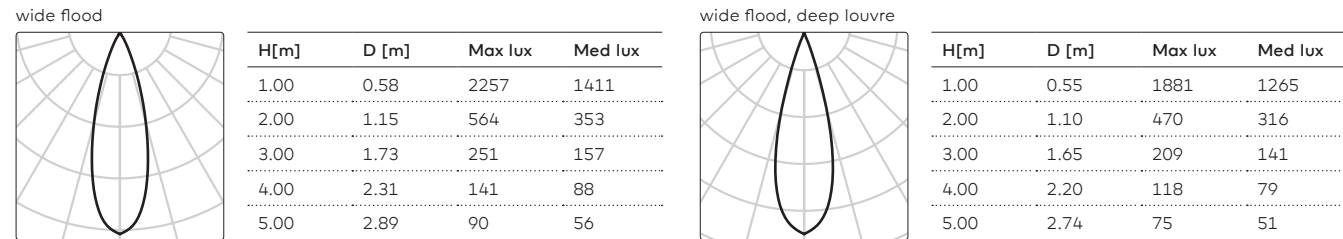

REMARKS

① Louvre for DL/WDL is always black

② Driver must be placed on remote

IP40

Installation cover prologe 40 double

kreon prologe 40 double

kreon offices

kreon HQ