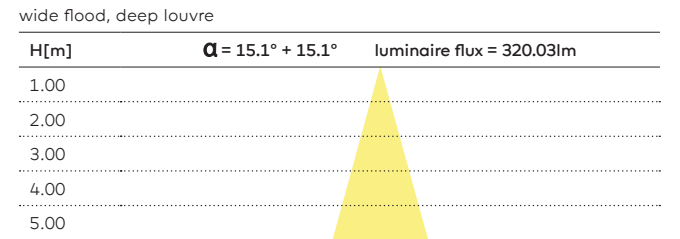

REMARKS

① Louvre for DL/WDL is always black

② Driver must be placed on remote

IP40

Installation cover prologe 40 single

kreon prologe 40 single

kreon prologe 40 double

Project Private residence
Location Paris, France