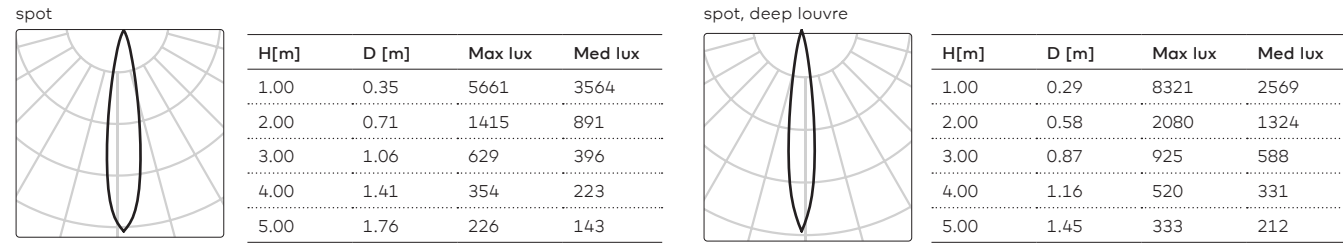

REMARKS

① Louvre for DL/WDL is always black

② Driver must be placed on remote

IP40

Installation cover prologe 40 double

kreon prologe 40 double

kreon offices

kreon HQ