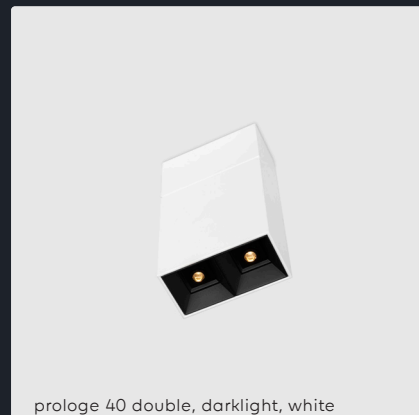

kreon prologe 40 is characterised by its compact form and hosts a single or double deepset invisible LED source. The kreon prologe 40 luminaires can be fitted with professional darklight optics with high lumen packages. Finished in black for a dramatic contrast or pure white to disappear in the surrounding architecture.

Architect Laurent Berkemoun
Photographer Serge Brison

prologe 40 double, black

prologe 40 double, deep recessed, black

prologe 40 double, darklight, black

prologe 40 double, white

prologe 40 double, deep recessed, white

prologe 40 double, darklight, white

kreon prologe 40 double

prologe 40 double

prologe 40 double, deep louvre Driver: excl.

Optional accessories

Driver ②

Installation cover

Colour	KR-code	Light sources	9027 2700K, CRI90	9030 3000K, CRI90	SP Spot (20°)	FL Flood (30°)	WFL Wide flood (38°)	DL Dark light (40°) ①	WDL Wide dark light (76°) ①	EX Driver excluded	SW Switchable ON/OFF	PD Phase dimming	Optional accessories
--------	---------	---------------	----------------------	----------------------	------------------	-------------------	-------------------------	--------------------------	--------------------------------	-----------------------	-------------------------	---------------------	----------------------