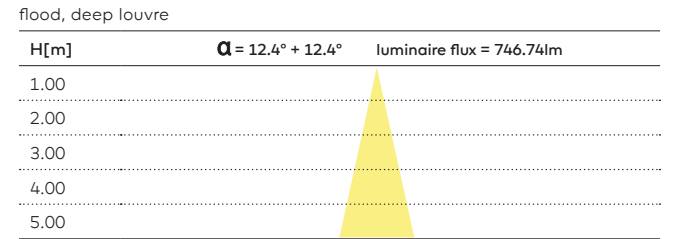

REMARKS

① Louvre for DL/WDL is always black

② Driver must be placed on remote

IP40

Installation cover prologe 40 double

kreon prologe 40 double

kreon offices

kreon HQ