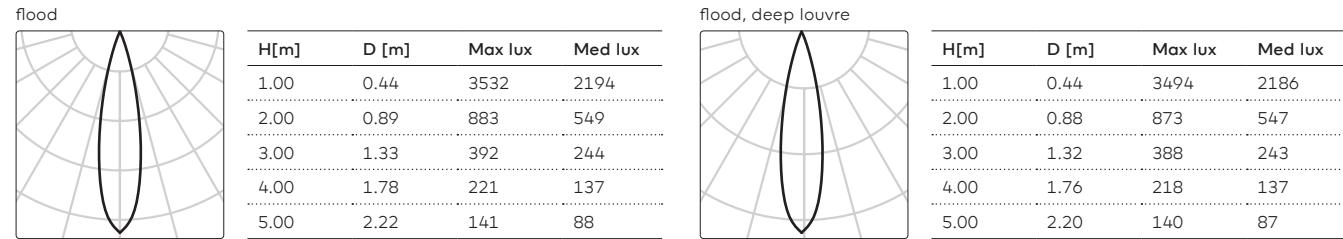

REMARKS

① Louvre for DL/WDL is always black

② Driver must be placed on remote

IP40

Installation cover prologe 40 double

kreon prologe 40 double

kreon offices

kreon HQ