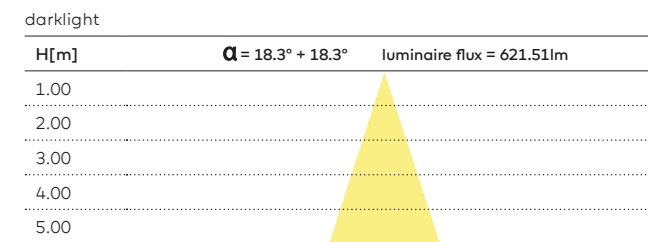

kreon prologe 40 double