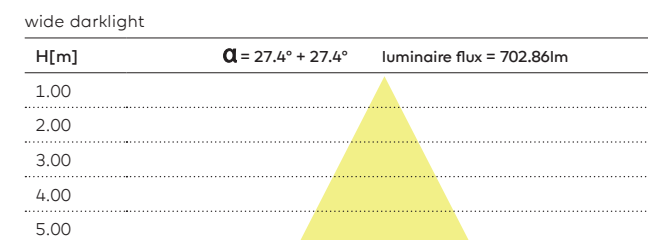

kreon prologe 40 double