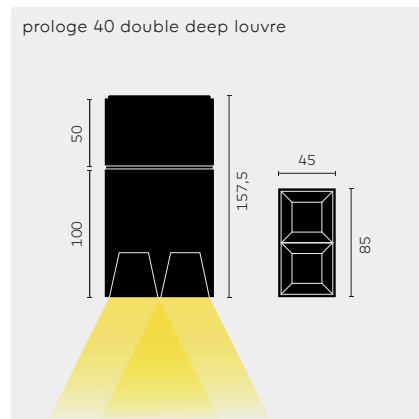

kreon prologe 40 double

prologe 40 double

prologe 40 double, deep louvre Driver: excl.

Optional accessories

Driver ②

Installation cover

Colour	KR-code	Light sources	9027 2700K, CRI90	9030 3000K, CRI90	SP Spot (20°)	FL Flood (30°)	WFL Wide flood (38°)	DL Dark light (40°) ①	WDL Wide dark light (76°) ①	EX Driver excluded	SW Switchable ON/OFF	PD Phase dimming	Optional accessories

○	KR967341	①	●	●	●	●	●	●	●	●	●	●	■
●	KR967342	①	●	●	●	●	●	●	●	●	●	●	■
○	KR967441	②	●	●	●	●	●			●			■
●	KR967442	②	●	●	●	●	●			●			■

[KR772024](#) LED driver, 500mA, ON/OFF, 20W

[KR772220](#) LED driver, 500mA, 1-10V, 20W

[KR772542](#) LED driver, 500mA, phase dim, 18W

[KR752843](#) LED driver, 500mA, phase dim, 24W

[KR772126](#) LED driver, 500mA, DALI, 18W

[KR772123](#) LED driver, 500mA, DALI, 27W

[KR767241](#) Installation cover prologe 40 double, white

[KR767242](#) Installation cover prologe 40 double, black

			CRI	CCT	Voltage	Wattage	Drive current	Fixture lumen
①	LED	EX	FL	CRI90+	2700K/3000K	12W	500mA	912lm
			DL	CRI90+	2700K/3000K	12W	500mA	622lm
	SW/PD	FL	CRI90+	2700K/3000K	230V	12W	912lm	
			DL	CRI90+	2700K/3000K	230V	12W	621lm
②	LED	EX	FL	CRI90+	2700K/3000K	12W	500mA	747lm

REMARKS

① Louvre for DL/WDL is always black

② Driver must be placed on remote

IP40