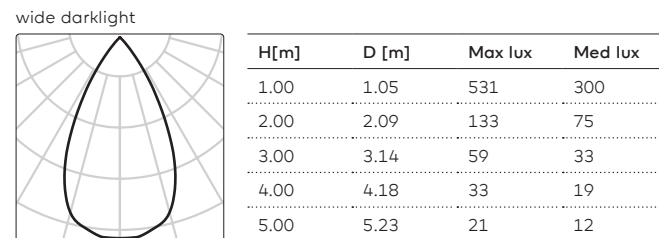

REMARKS

① Louvre for DL/WDL is always black

② Driver must be placed on remote

IP40

Installation cover prologe 40 single

kreon prologe 40 single

kreon prologe 40 double

Project Private residence
Location Paris, France