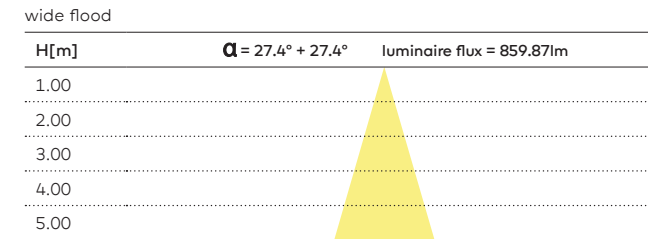

REMARKS

① Louvre for DL/WDL is always black

② Driver must be placed on remote

IP40

Installation cover prologe 40 double

kreon prologe 40 double

kreon offices

kreon HQ