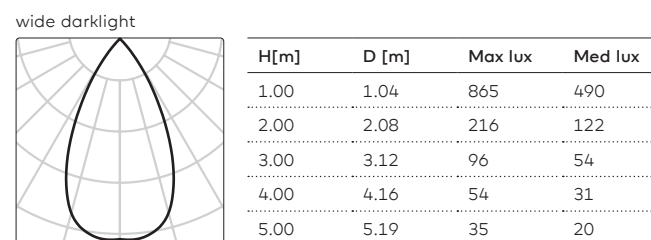

REMARKS

① Louvre for DL/WDL is always black

② Driver must be placed on remote

IP40

Installation cover prologe 40 double

kreon prologe 40 double

kreon offices

kreon HQ