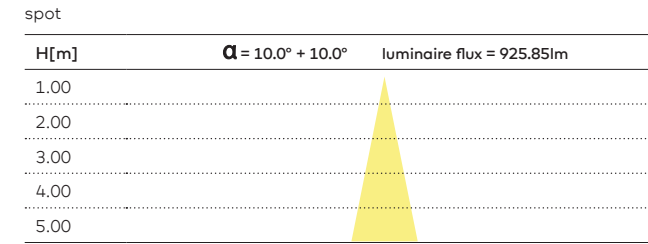

REMARKS

① Louvre for DL/WDL is always black

② Driver must be placed on remote

IP40

Installation cover prologe 40 double

kreon prologe 40 double

kreon offices

kreon HQ