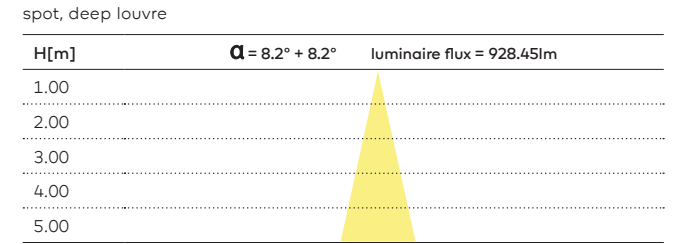

REMARKS

① Louvre for DL/WDL is always black

② Driver must be placed on remote

IP40

Installation cover prologe 40 double

kreon prologe 40 double

kreon offices

kreon HQ