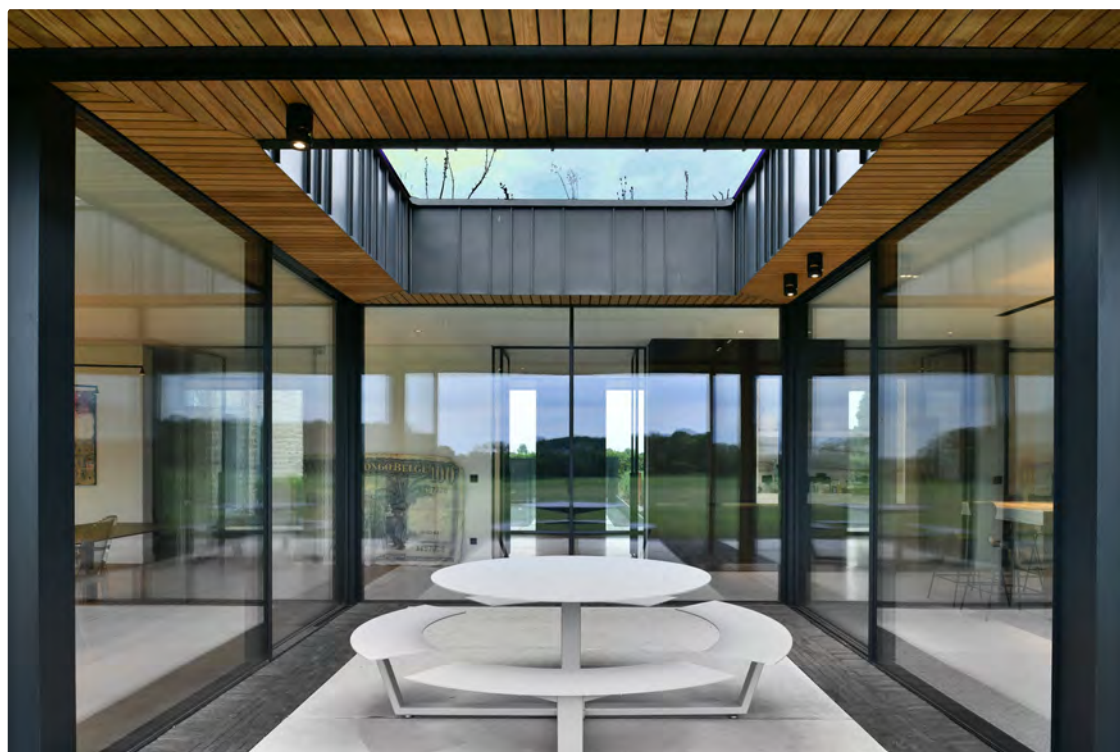

esprit desk

oran object

kreon outdoor lighting

A well-designed outdoor plan combines both functional lighting, steplights and wall grazers, with ambient lighting.

kreon outdoor fittings focus on uses within the perimeter of the house and aims to bring the outdoor world indoors. An illuminated garden strengthens the sense of space from the live indoors to the outside world, by creating the possibility to look beyond the windowframe darkened by nightfall. Within this darkness, the light unveils a new play of light and dark. With the use of the right direction spot, a work of art can be subtly illuminated to reinforce the overall picture of the garden. A LED-line can amplify the architectural lines of a modern garden, providing a visual lightline more than the full illumination of the garden. A tree, near the terrace, lit by an uplighter, uses the canopy as a reflection surface, scattering the light into a atmospheric glow.