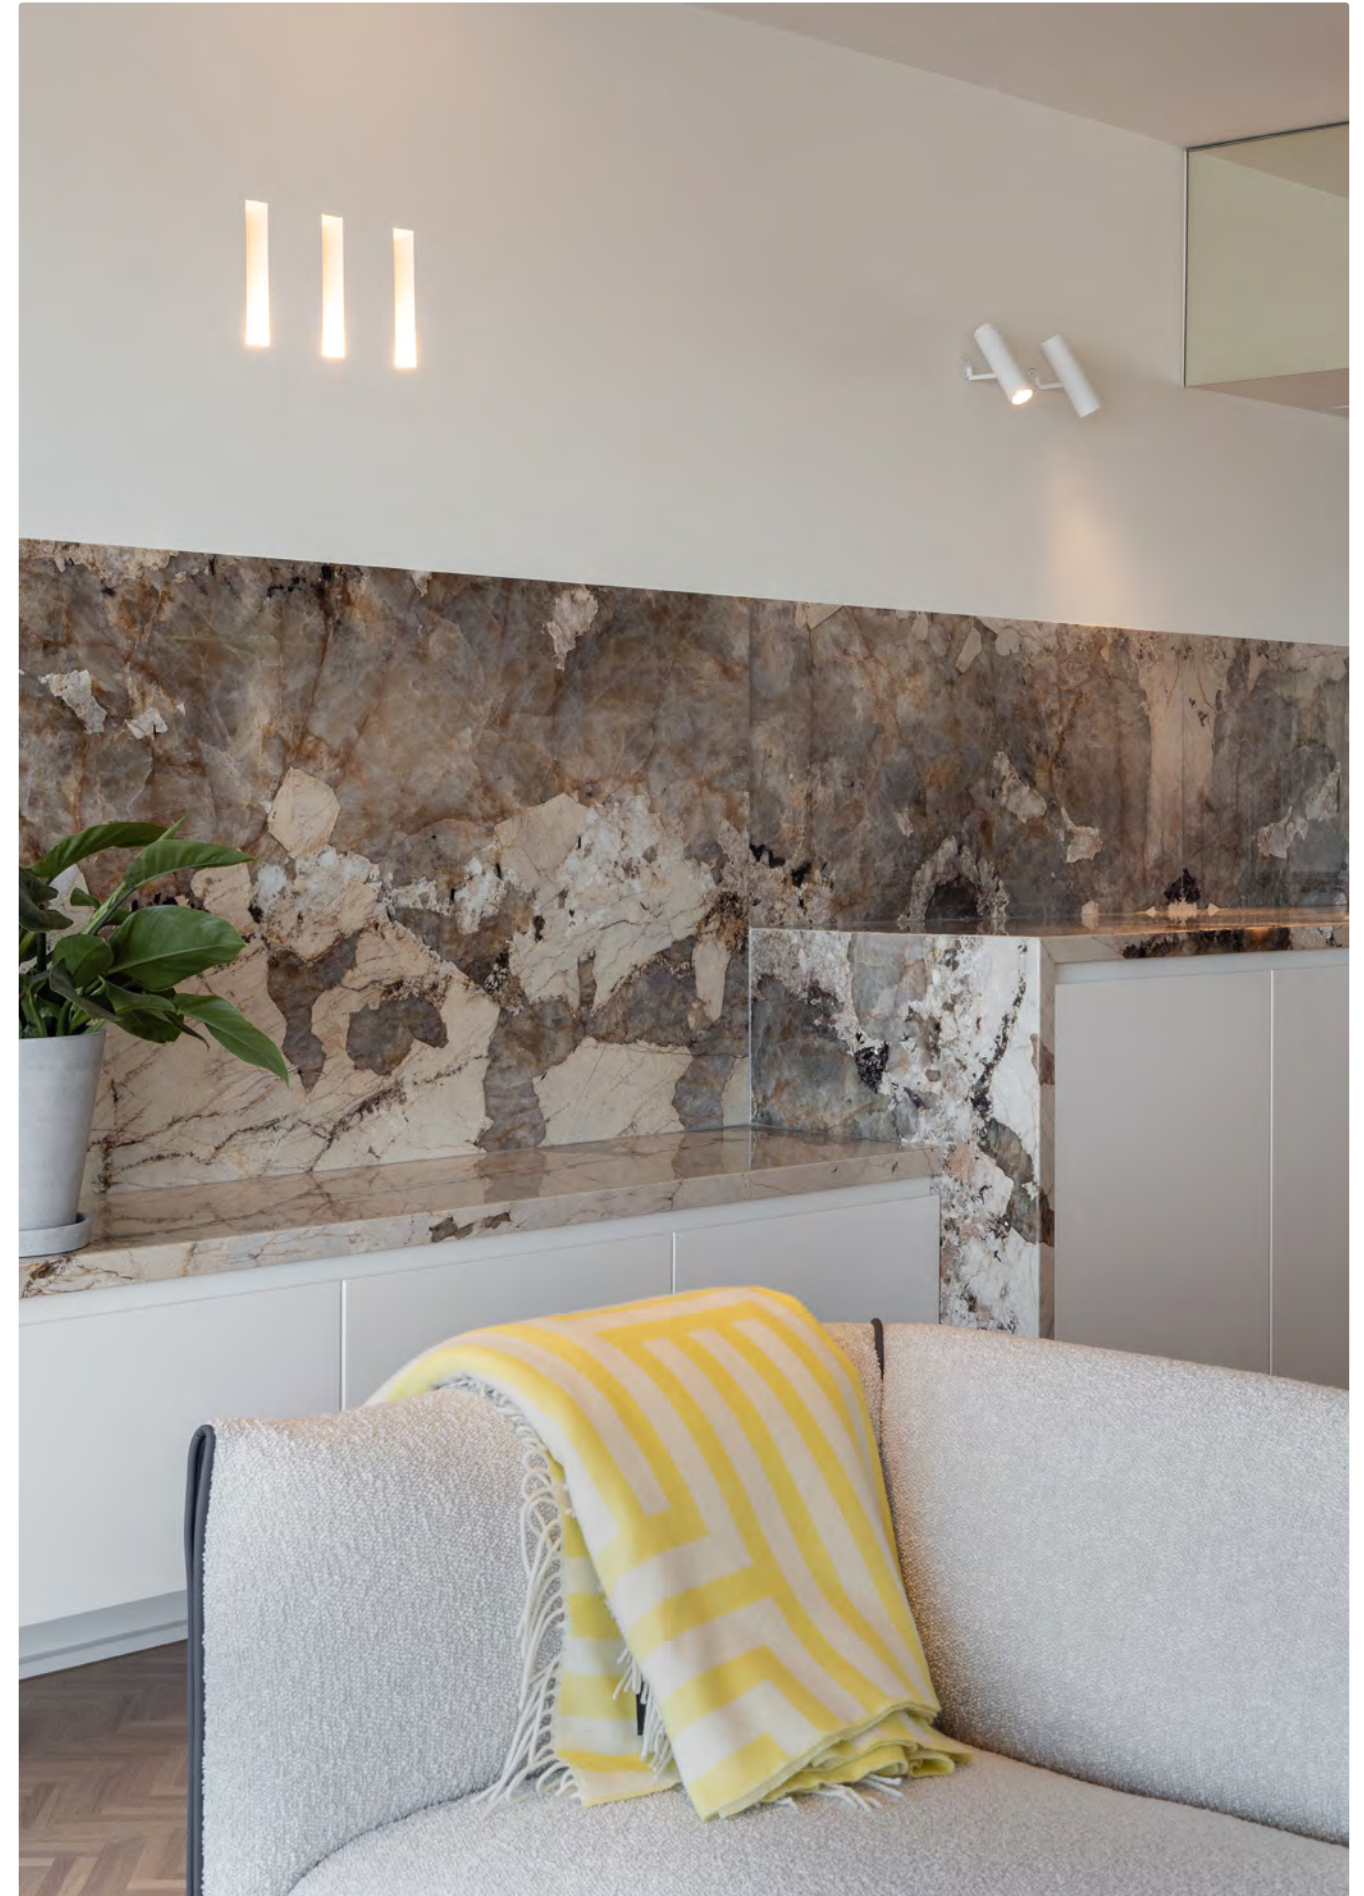

In comparison to the minimalistic design of recessed wall luminaires, wall-mounted luminaires often have a more decorative design that allows for more flexibility. The kreon erubo and kreon holon wall-mounted luminaires can be rotated and tilted to direct the light in the right direction.

kreon onn-wall is an exception to all those features. This uplighter with a unique optical system, in its pure and simple form, is optimised to project light away from the wall and into the room.

Project private residence
Location The Netherlands