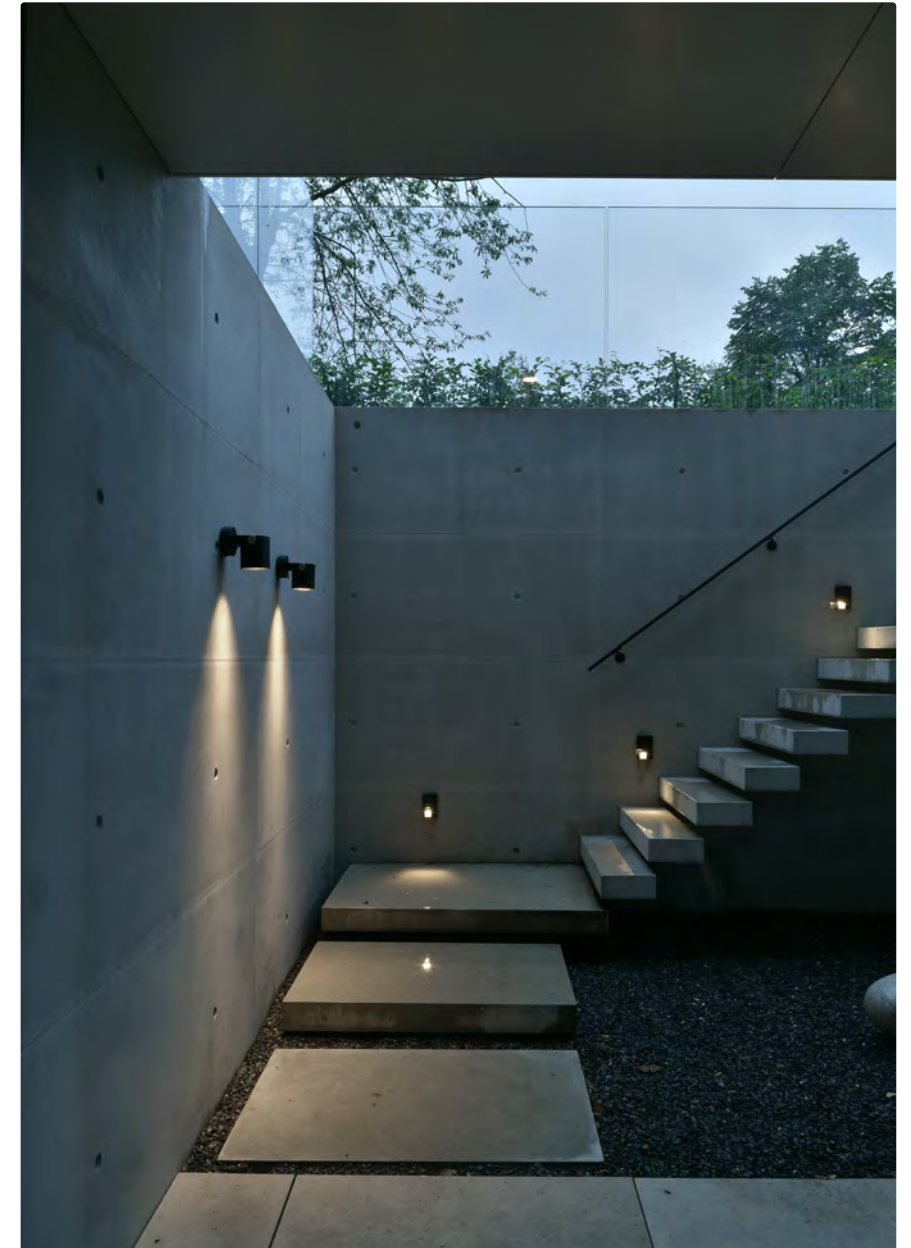

kreon kagi pendant

kreon kagi is an innovative profile system combining linear and accent lighting. The basic 24V profile, initially available as a recessed or surface mounted profile can now be installed as a pendant profile luminaire.

kreon wall luminaires

Recessed wall luminaires are often used in a minimalistic way, which makes their light beam an important part of their design.

Different wall luminaires perform different functions. The kreon side ranges can be used as floor- or wallwashers. kreon rokko is the ideal outdoor steplight, while dolma creates a strong contrast between light and shade in both indoor and outdoor locations.

In comparison to the minimalistic design of recessed wall luminaires, wall-mounted luminaires often have a more decorative design that allows for more flexibility. The kreon erubo and kreon holon wall-mounted luminaires can be rotated and tilted to direct the light in the right direction.

kreon onn-wall is an exception to all those features. This uplighter with a unique optical system, in its pure and simple form, is optimised to project light away from the wall and into the room.

Project private residence
Location The Netherlands