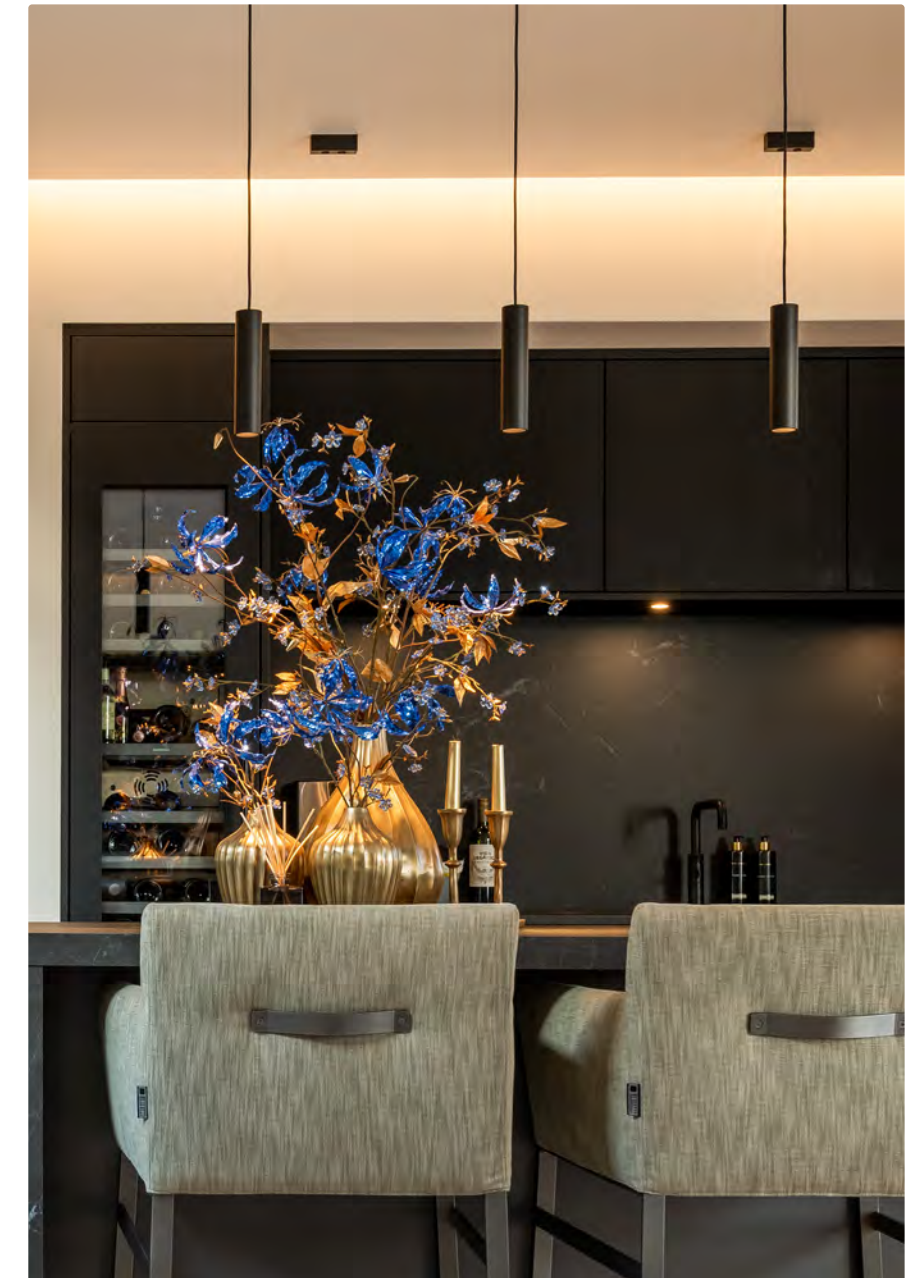

kreon wall luminaires

Recessed wall luminaires are often used in a minimalistic way, which makes their light beam an important part of their design.

Different wall luminaires perform different functions. The kreon side ranges can be used as floor- or wallwashers. kreon rokko is the ideal outdoor steplight, while dolma creates a strong contrast between light and shade in both indoor and outdoor locations.