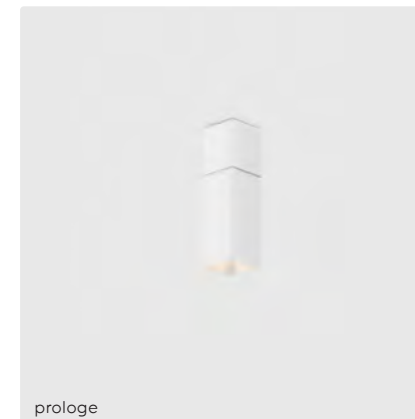

kreon recessed downlights

ato 80 twin

Project Fine Fleur
Location Antwerp, Belgium

Int. architect Dennis 'T Jampens
Photographer Serge Brison

kreon ceiling luminaires

kreon ceiling luminaires are precision engineered and are meticulously crafted to meet the most exacting standards. These luminaires incorporate premium components and cutting-edge electronics. Our product lineup includes standard black or white paint finishes, with a variety of sizes in both cylindrical and cubic designs to choose from. If you desire alternative colour options, please feel free to inquire about our special request offerings.

kreon wall luminaires

Recessed wall luminaires are often used in a minimalistic way, which makes their light beam an important part of their design.

Different wall luminaires perform different functions. The kreon side ranges can be used as floor- or wallwashers. kreon rokko is the ideal outdoor steplight, while dolma creates a strong contrast between light and shade in both indoor and outdoor locations.

In comparison to the minimalistic design of recessed wall luminaires, wall-mounted luminaires often have a more decorative design that allows for more flexibility. The kreon erubo and kreon holon wall-mounted luminaires can be rotated and tilted to direct the light in the right direction.