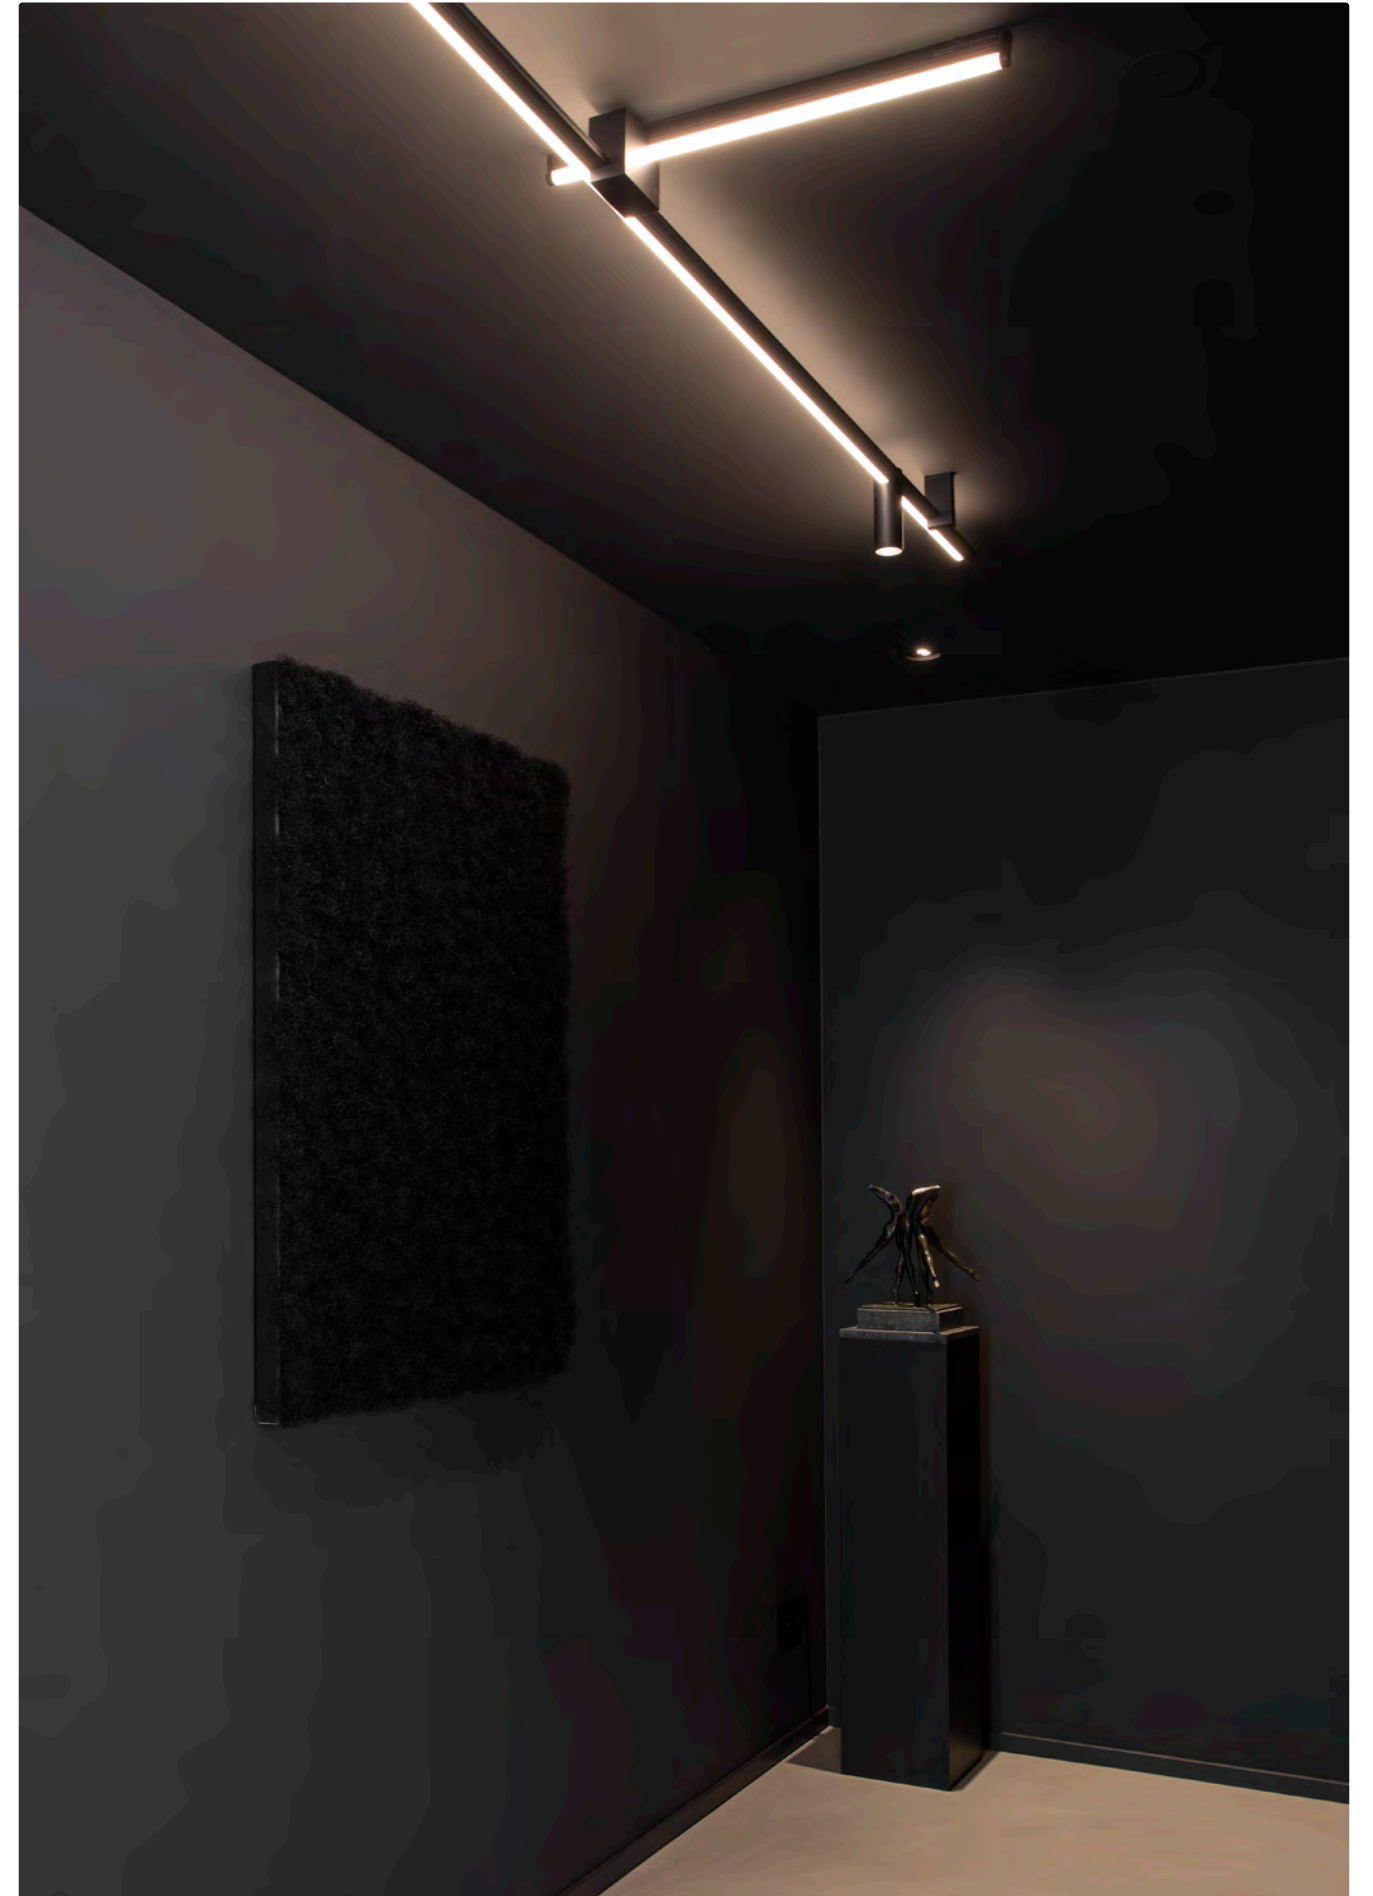

kreon table & desk lights

The main purpose of a desk light is to provide focused additional light to the workspace, without having a distracting effect on the person sitting at the desk. Therefore, the ideal light source for a desk light is covered with a diffuser, providing sufficient light output, but preventing a disturbing direct view and glare of the light. The use of an LED light source with diffusers allows the light to highlight the area in a broader and more gradual way. The height of the light position is the most important feature of a well-designed desk light. It should be adjustable to fit the needs of the user.