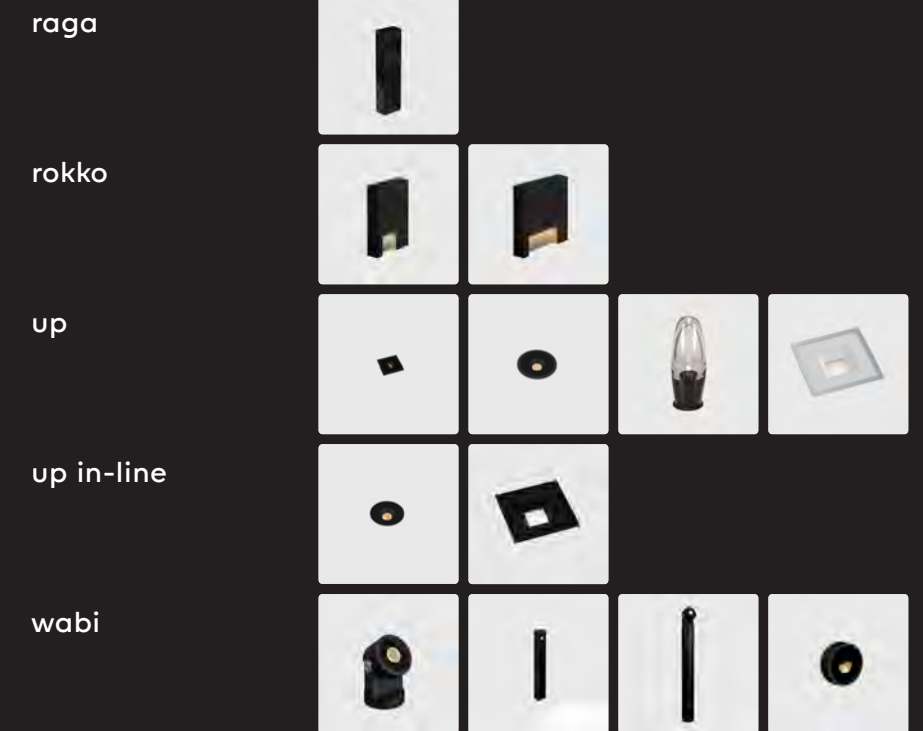

Free standing luminaires 172

kreon photo overview

Profile systems 182

Desk lighting 222

Outdoor lighting 228

Track systems & projectors 266

kreon recessed downlights

kreon offers a wide range of downlights to suit the most precise and demanding applications. All kreon downlights are precision engineered and finished to the highest standards, and utilise quality components and electronics. All products in the range are available in black or white paint finish as standard. In addition to various recessed downlights series, we also provide standard special finishes, including copper, chrome, gold, and more. These finishes add a touch of uniqueness and elegance to the kreon downlights, allowing customers to personalize and tailor their choices to suit their preferences and design needs. Our downlights are available in five sizes from 40mm up to 165mm visual aperture dimension in both square and circular formats. Options for fixed, directional or wall wash light distributions are available along with a choice of LED colour temperature, lumen output and colour rendering index. Trims can be minimal overlap or invisible plaster-in for optimum integration.