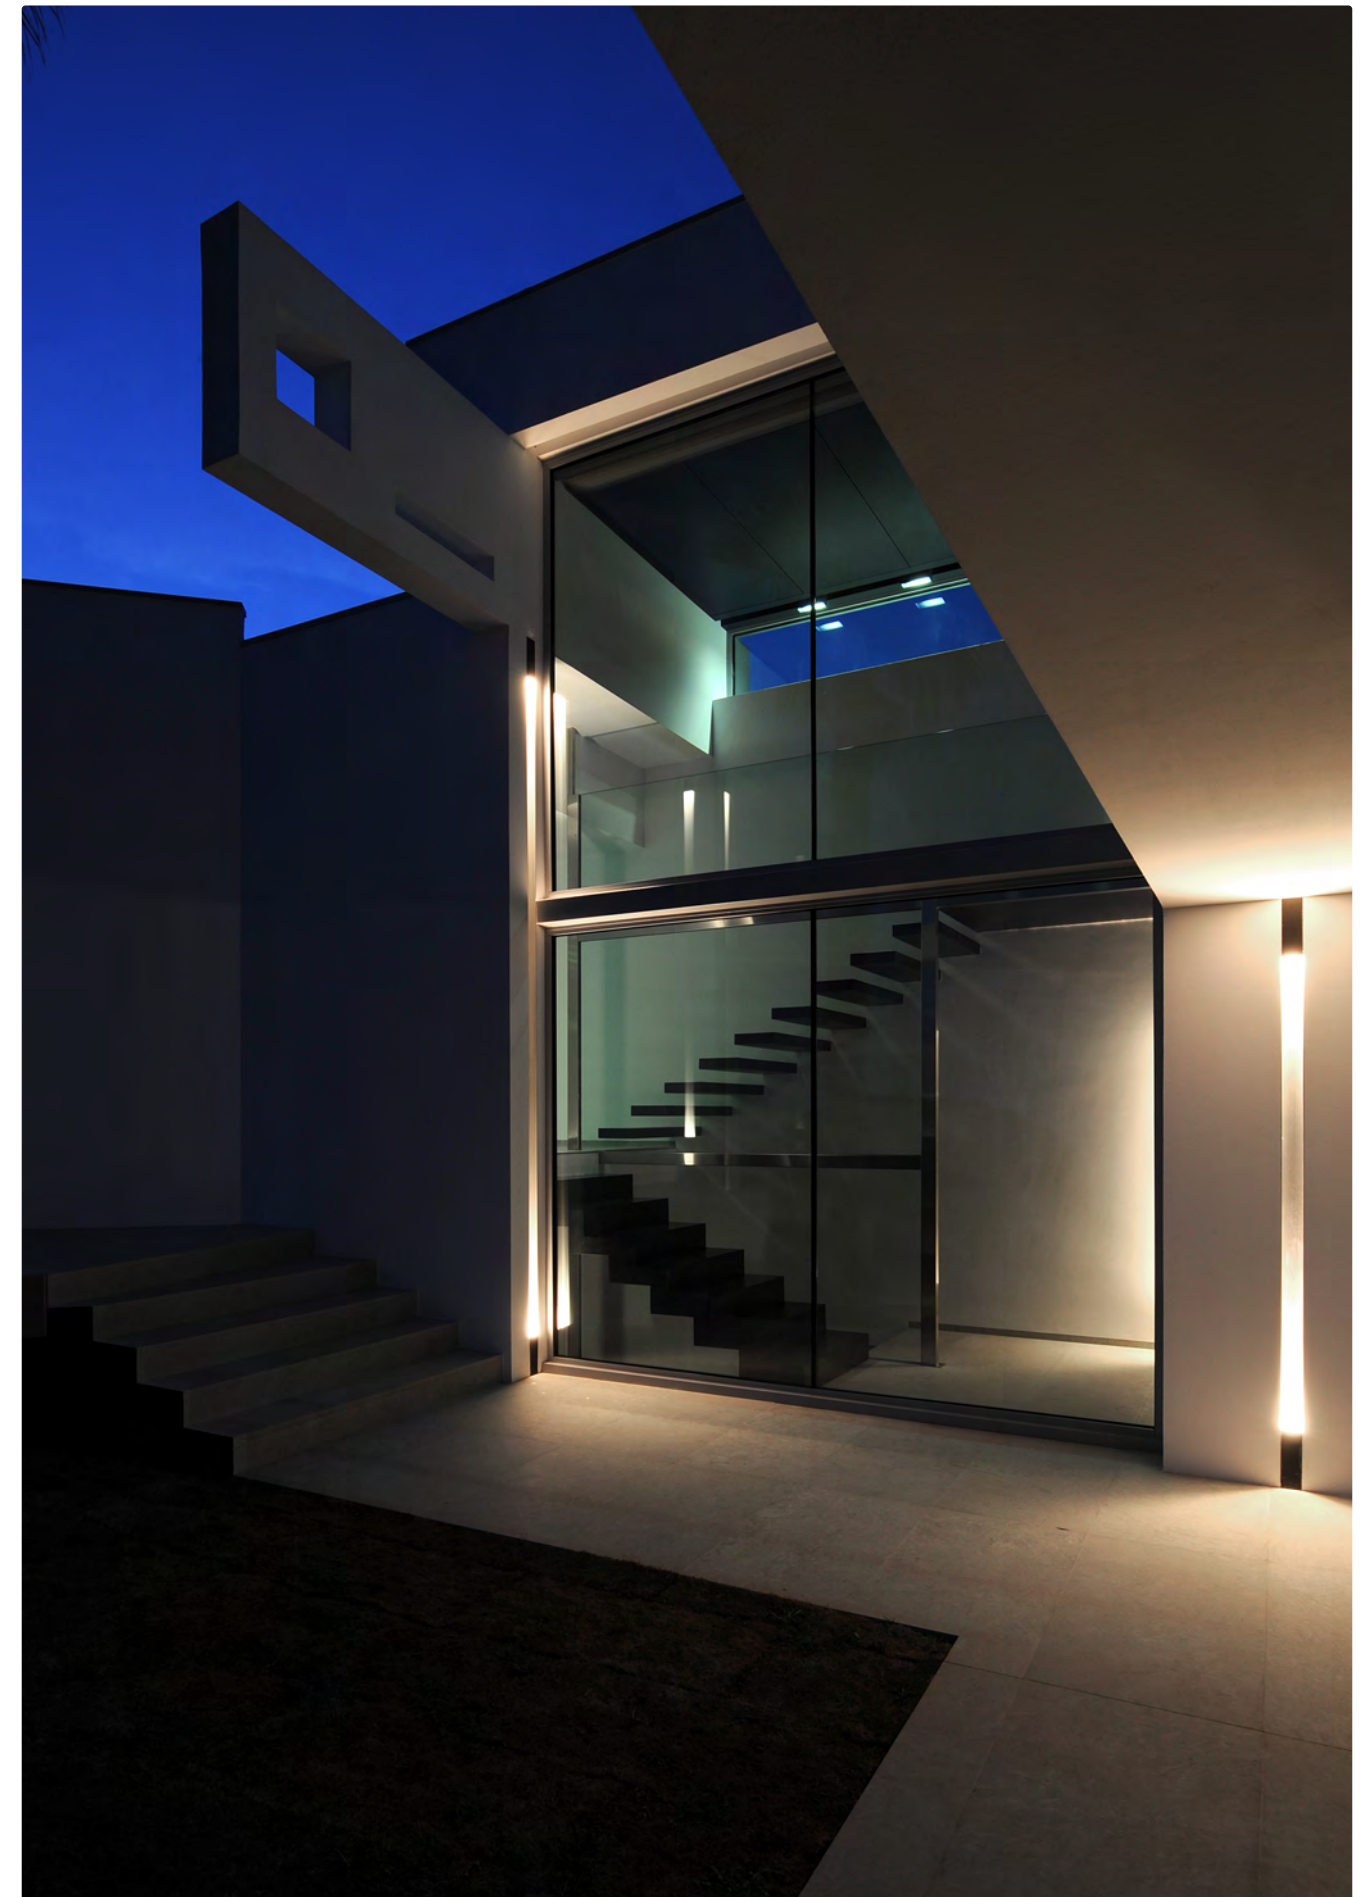

kreon latest additions

kreon inti

kreon inti is a fully recessed downlight with a refined patented optical system. kreon inti is available as a fixed downlight or as a directional spotlight.

The unique combination of a diffused downlight with a directional projector make kreon inti a two-in-one recessed ceiling luminaire.

kreon kagi pendant

kreon kagi is an innovative profile system combining linear and accent lighting. The basic 24V profile, initially available as a recessed or surface mounted profile can now be installed as a pendant profile luminaire.