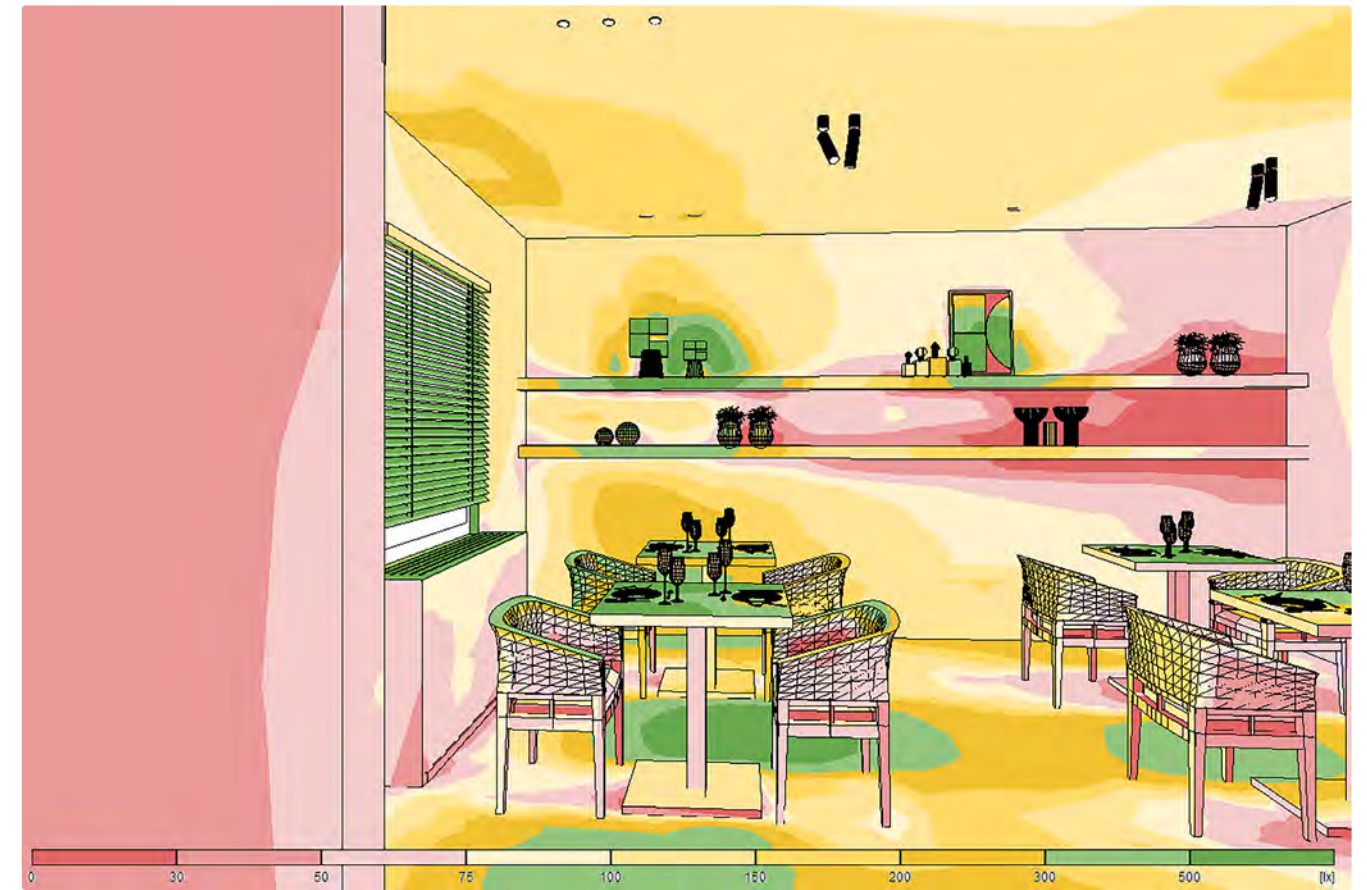

Pseudo colours