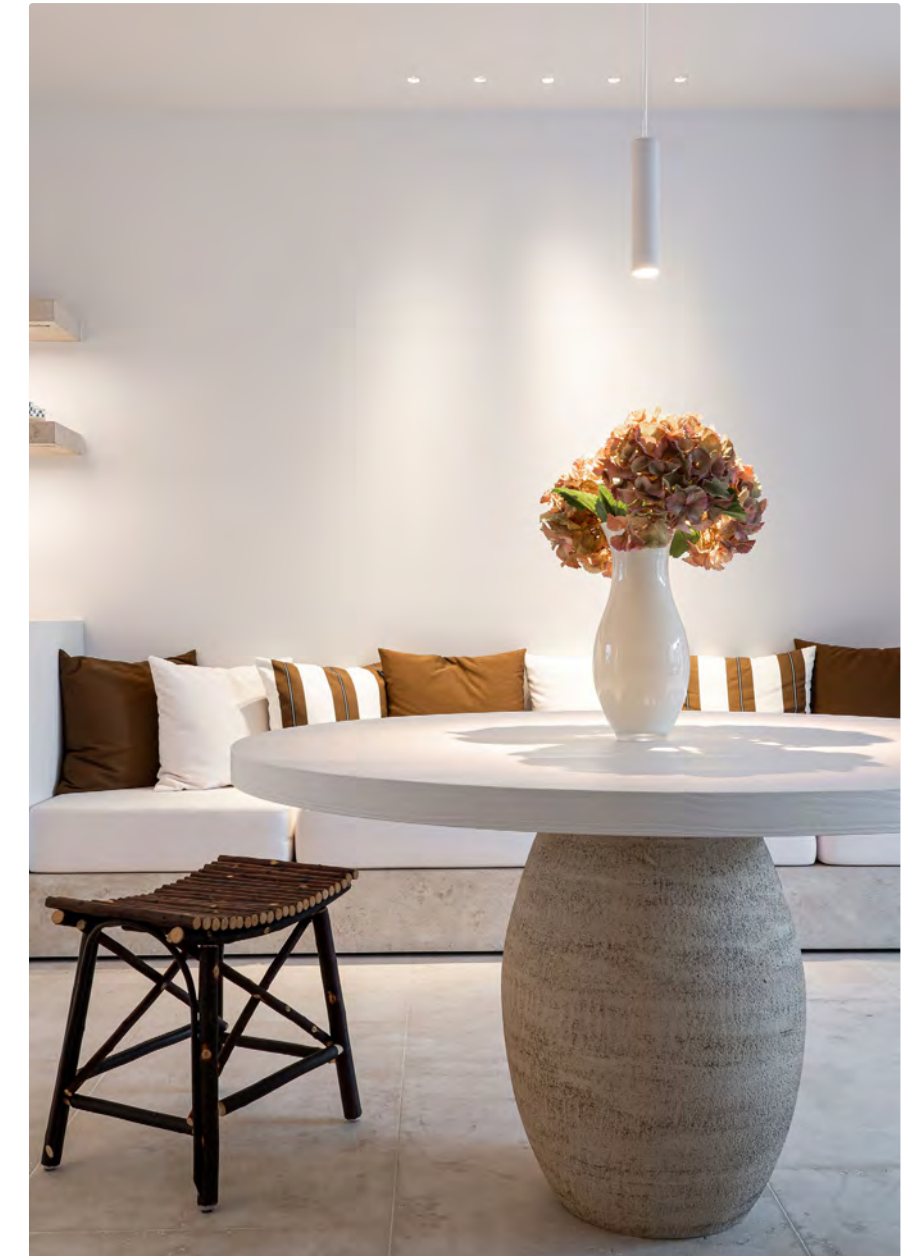

kreon recessed downlights

ato (left)
aplis in-line 40 (right)

Project Wood You
Location Knokke, Belgium

Architect Blower
Photographer Stéphanie Mathias