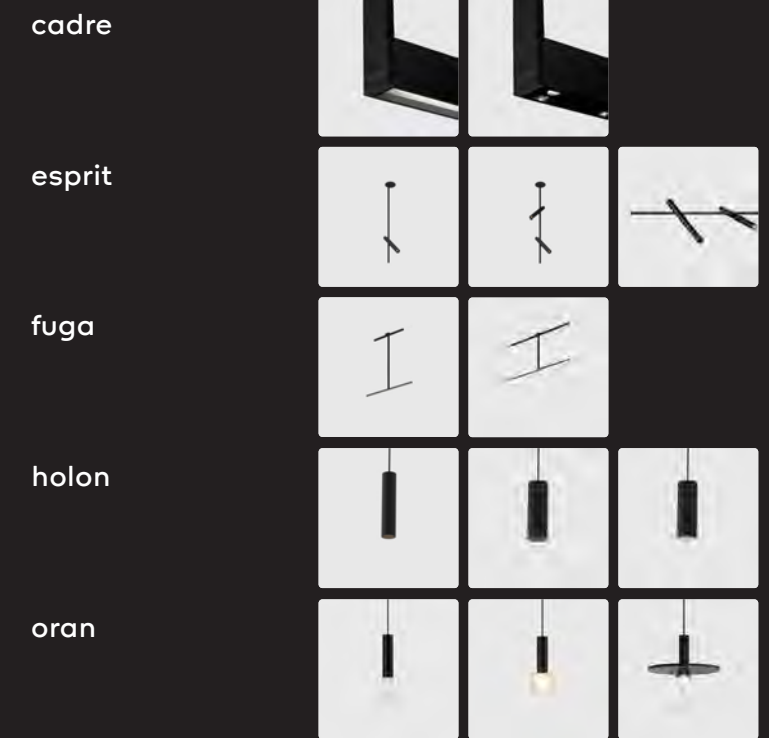

nuit

prologe

stripe

up

kreon photo overview

Wall luminaires 102

Pendant luminaires 130

Recessed floor luminaires 160

Free standing luminaires 172

kreon photo overview

Profile systems 182

Desk lighting 222

Outdoor lighting 228

Track systems & projectors 266

kreon recessed downlights

kreon offers a wide range of downlights to suit the most precise and demanding applications. All kreon downlights are precision engineered and finished to the highest standards, and utilise quality components and electronics. All products in the range are available in black or white paint finish as standard. In addition to various recessed downlights series, we also provide standard special finishes, including copper, chrome, gold, and more. These finishes add a touch of uniqueness and elegance to the kreon downlights, allowing customers to personalize and tailor their choices to suit their preferences and design needs. Our downlights are available in five sizes from 40mm up to 165mm visual aperture dimension in both square and circular formats. Options for fixed, directional or wall wash light distributions are available along with a choice of LED colour temperature, lumen output and colour rendering index. Trims can be minimal overlap or invisible plaster-in for optimum integration.