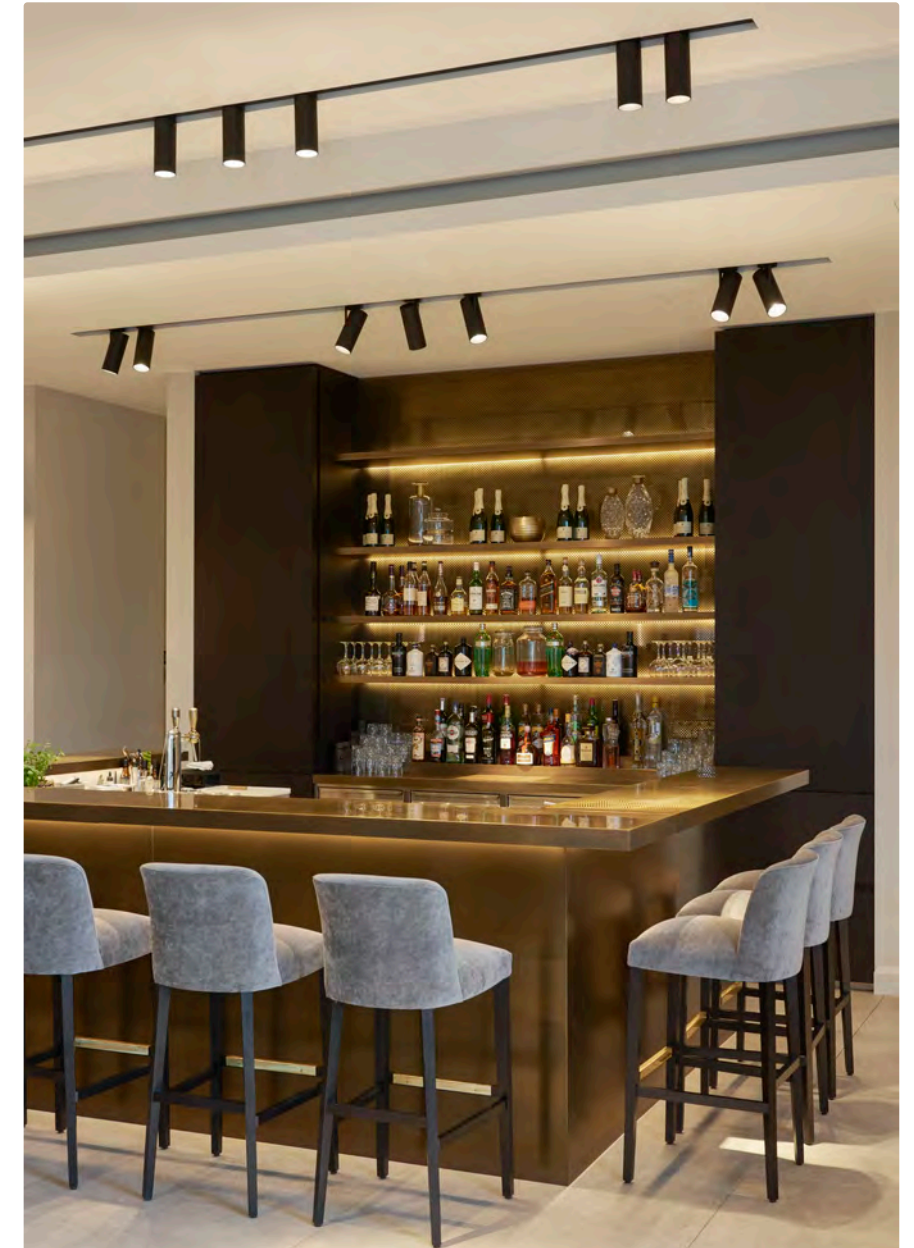

diapason 80

erubo

holon 80 directional

holon 40 on-track

creative spaces	296
project design	300
light lab	308
sustainability	310
bespoke	312
degree of protection	316
vektron	318
belux	320
general information	322
offices	324