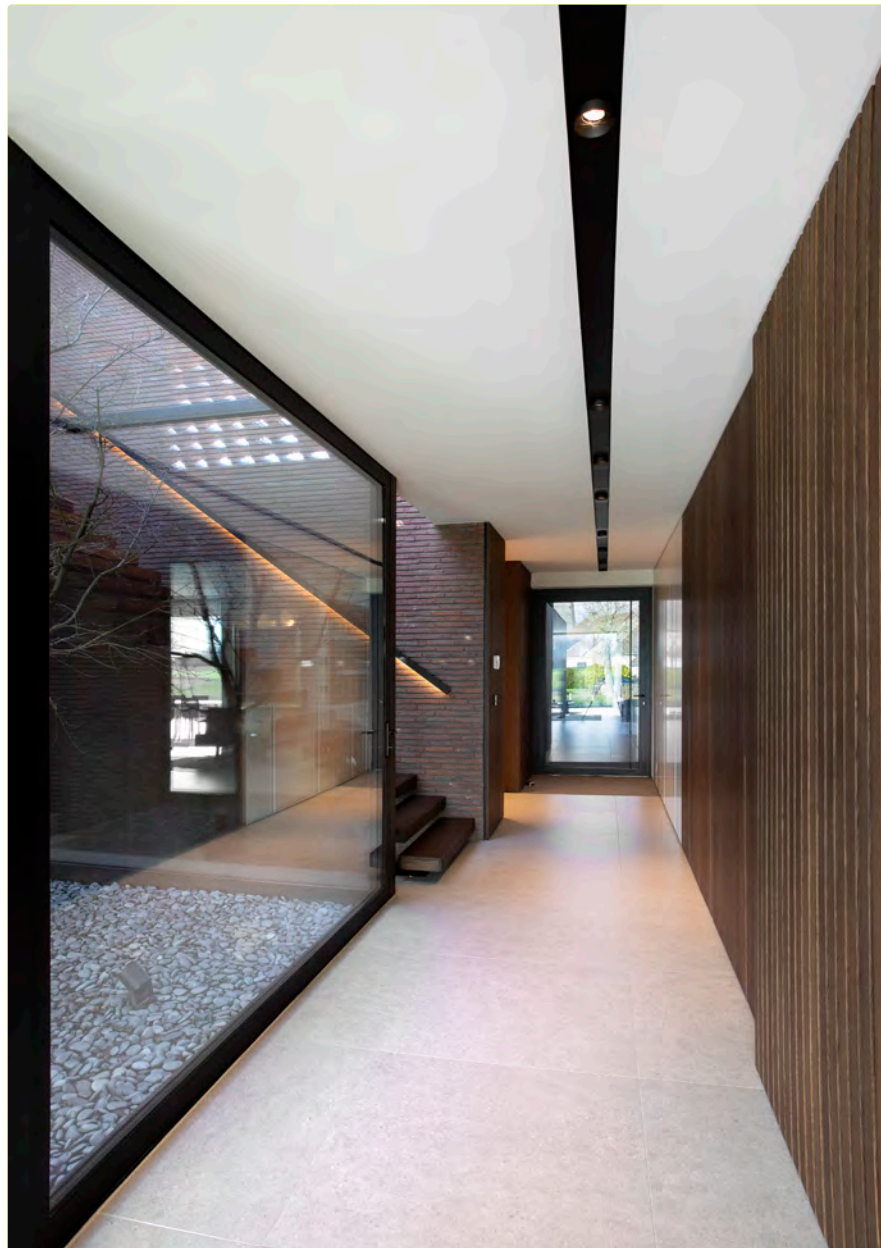

However, this is not necessarily always the case. An uplighter near a houseplant can create a brilliant atmosphere without being dominantly present in the room.

kreon profile systems

kreon profile systems provide the perfect containment for luminaires. By limiting the apparent disruption to a ceiling that an array of downlights may present, a profile system can add character and architectural unity to a space. All kreon profiles are precision engineered and finished to the highest standards and utilise quality components and electronics. Profiles are available in black and white as standard and are available in various sizes and formats for recessed, surface and pendant mounting.