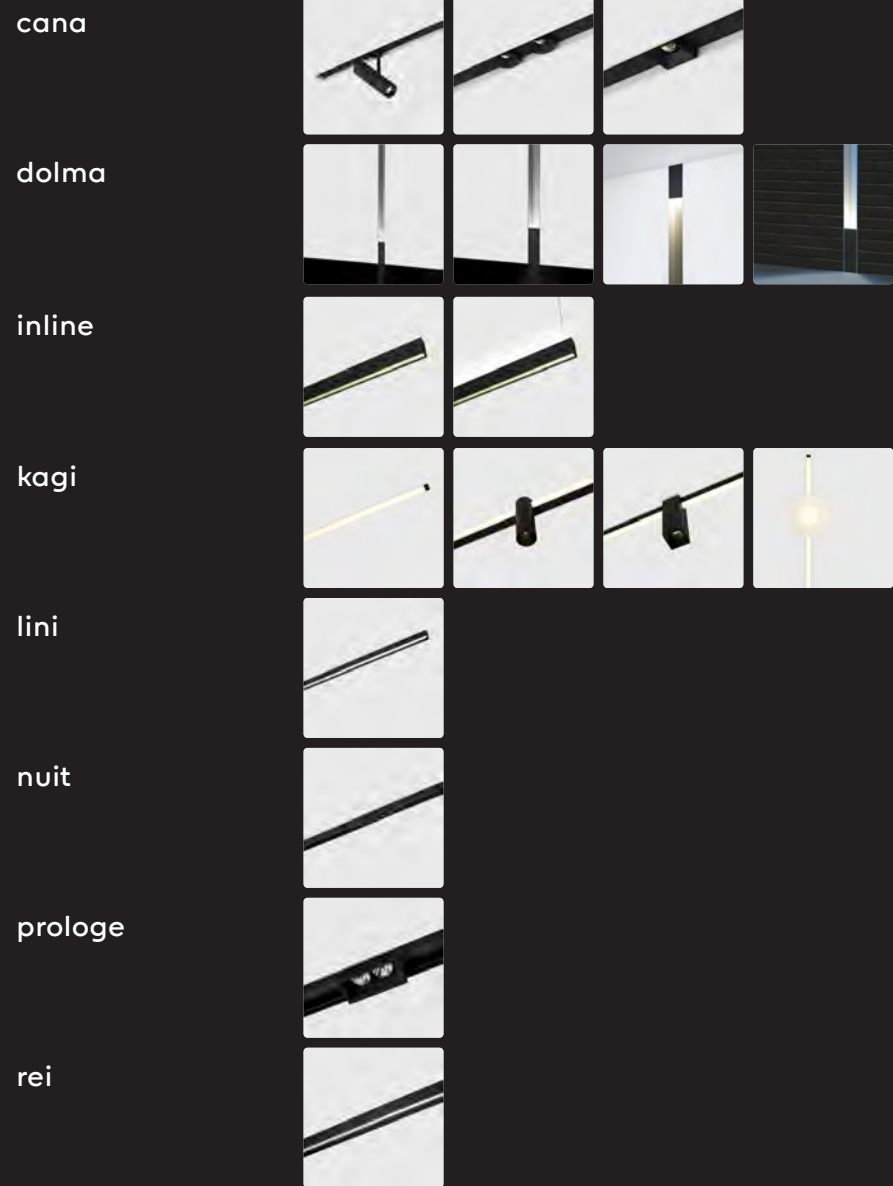

nuit

prologe

stripe

up

kreon photo overview

Wall luminaires 102

Pendant luminaires 130

Recessed floor luminaires 160

Free standing luminaires 172

kreon photo overview

Profile systems 182

Desk lighting 222

Outdoor lighting 228

Track systems & projectors 266

kreon recessed downlights

kreon offers a wide range of downlights to suit the most precise and demanding applications. All kreon downlights are precision engineered and finished to the highest standards, and utilise quality components and electronics. All products in the range are available in black or white paint finish as standard. In addition to various recessed downlights series, we also provide standard special finishes, including copper, chrome, gold, and more. These finishes add a touch of uniqueness and elegance to the kreon downlights, allowing customers to personalize and tailor their choices to suit their preferences and design needs. Our downlights are available in five sizes from 40mm up to 165mm visual aperture dimension in both square and circular formats. Options for fixed, directional or wall wash light distributions are available along with a choice of LED colour temperature, lumen output and colour rendering index. Trims can be minimal overlap or invisible plaster-in for optimum integration.