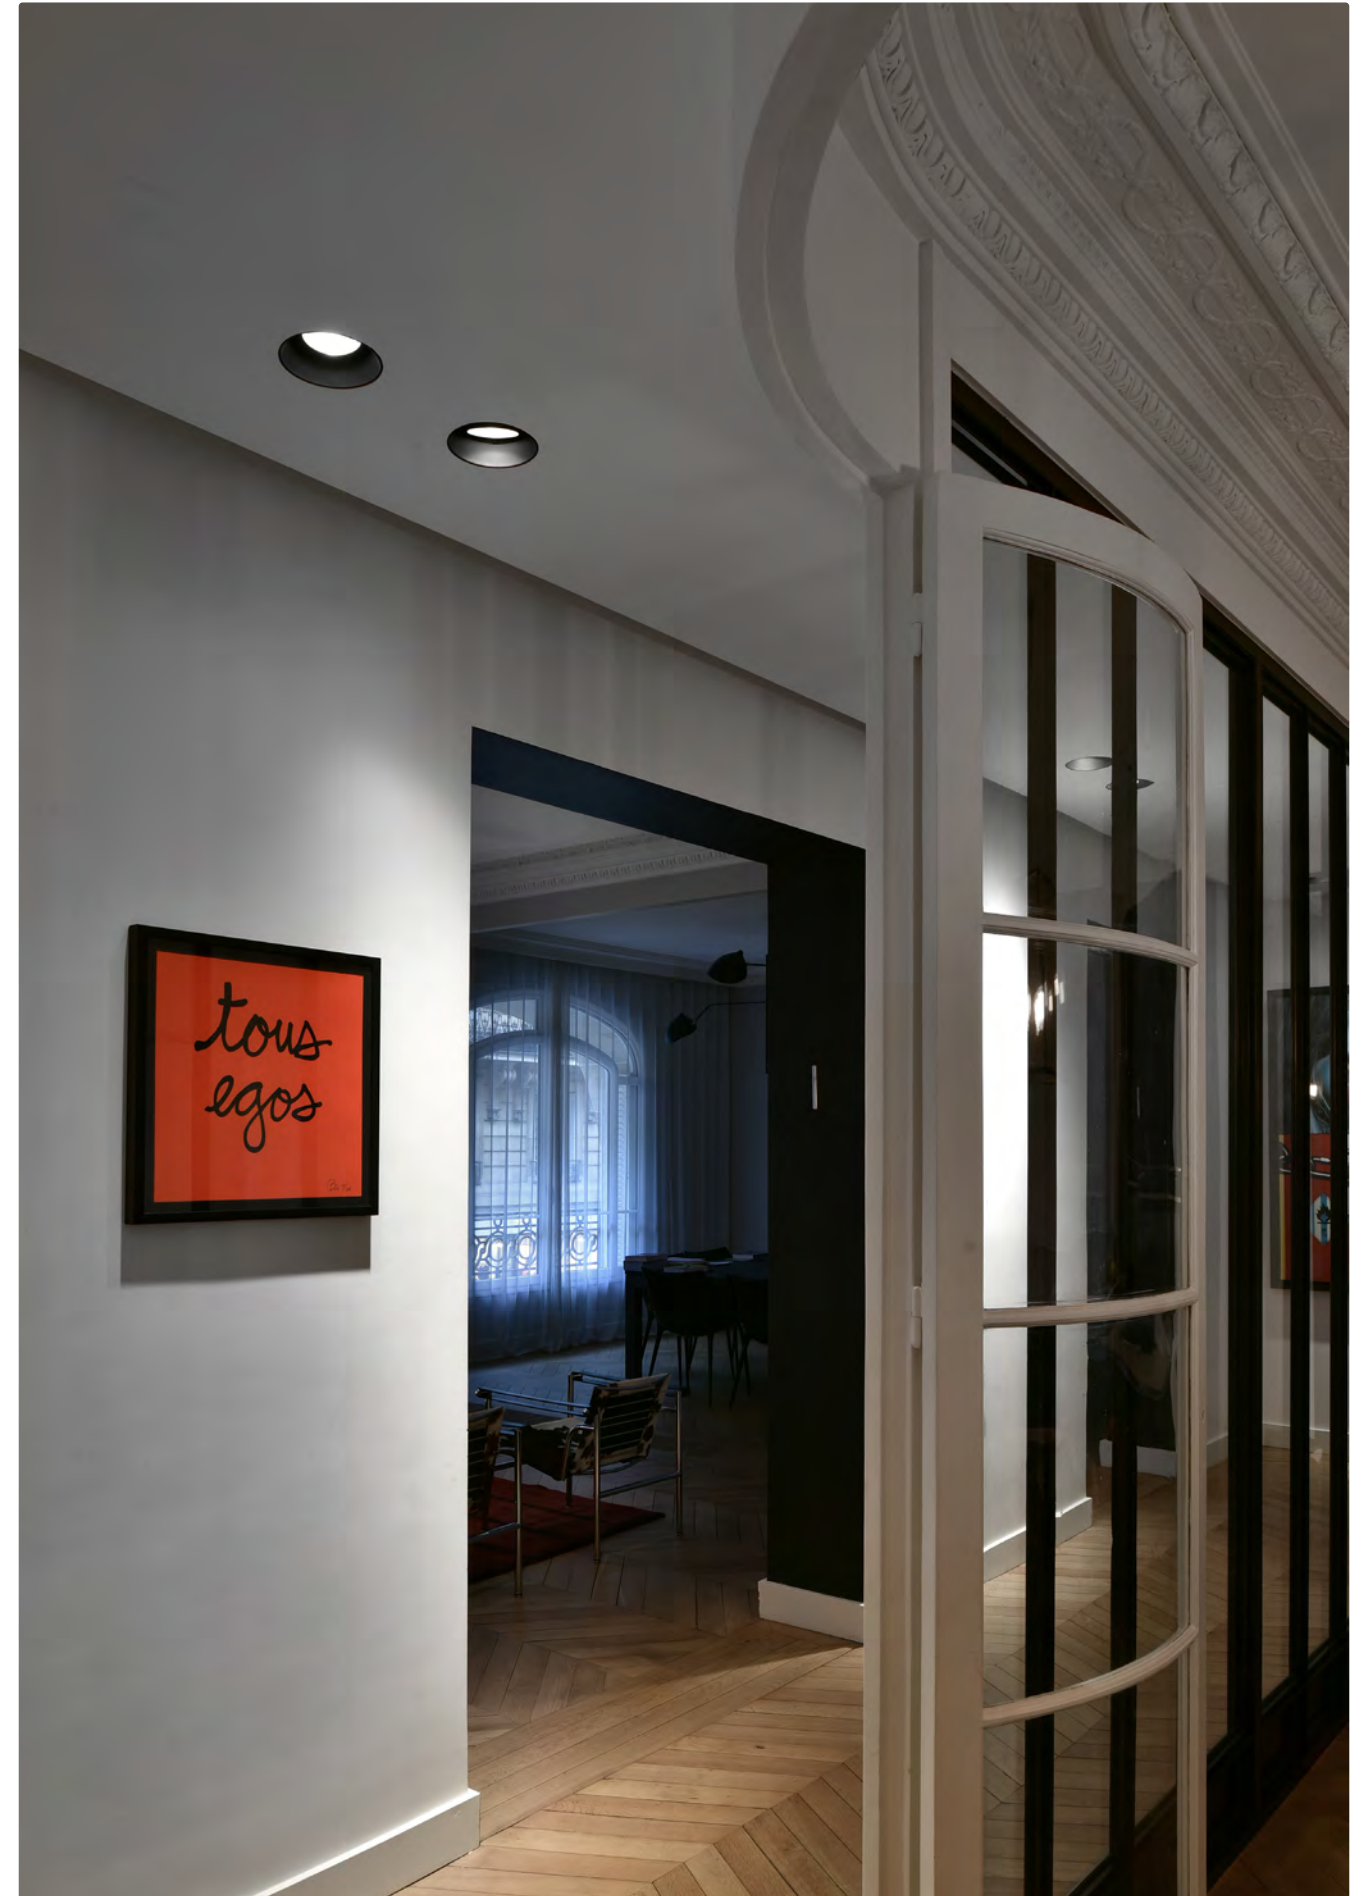

kreon kagi pendant

kreon kagi is an innovative profile system combining linear and accent lighting. The basic 24V profile, initially available as a recessed or surface mounted profile can now be installed as a pendant profile luminaire.

kreon recessed downlights

inti directional (left)
inti downlight (right)

Project private residence
Location Eupen, Belgium

Architect Raphael Schoffers
Photographer Serge Brison

kreon recessed downlights

oran craft in-line (left)
ato twin (right)

In comparison to the minimalistic design of recessed wall luminaires, wall-mounted luminaires often have a more decorative design that allows for more flexibility. The kreon erubo and kreon holon wall-mounted luminaires can be rotated and tilted to direct the light in the right direction.