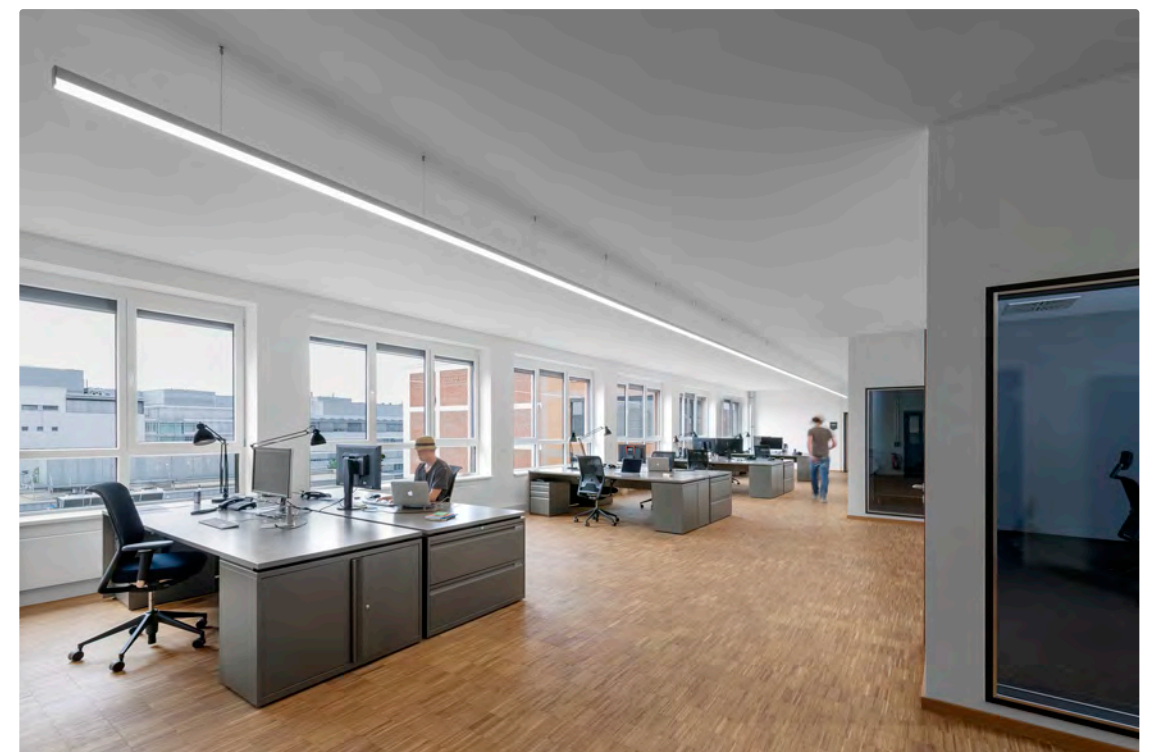

However, this is not necessarily always the case. An uplighter near a houseplant can create a brilliant atmosphere without being dominantly present in the room.

kreon profile systems

kreon profile systems provide the perfect containment for luminaires. By limiting the apparent disruption to a ceiling that an array of downlights may present, a profile system can add character and architectural unity to a space. All kreon profiles are precision engineered and finished to the highest standards and utilise quality components and electronics. Profiles are available in black and white as standard and are available in various sizes and formats for recessed, surface and pendant mounting.