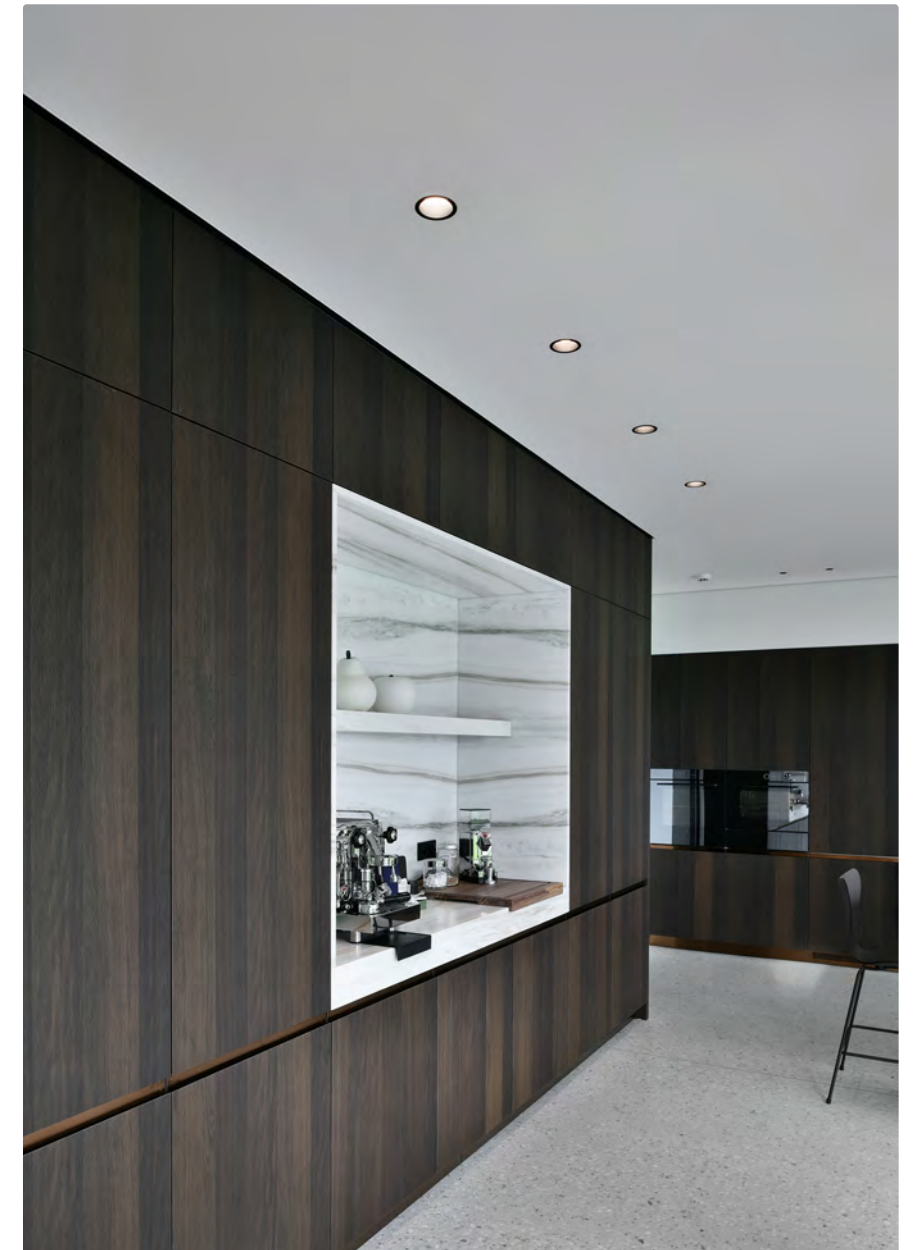

kreon recessed downlights

inti directional (left)
inti downlight (right)

Project private residence
Location Eupen, Belgium

Architect Raphael Schoffers
Photographer Serge Brison