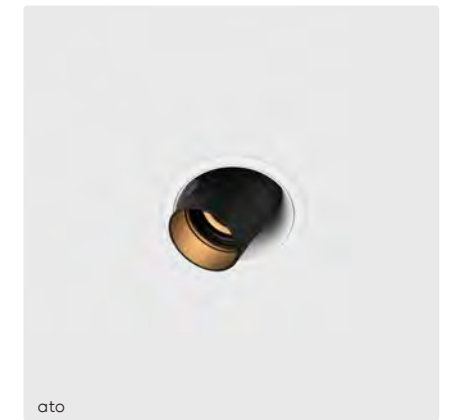

kreon recessed downlights

kreon offers a wide range of downlights to suit the most precise and demanding applications. All kreon downlights are precision engineered and finished to the highest standards, and utilise quality components and electronics. All products in the range are available in black or white paint finish as standard. In addition to various recessed downlights series, we also provide standard special finishes, including copper, chrome, gold, and more. These finishes add a touch of uniqueness and elegance to the kreon downlights, allowing customers to personalize and tailor their choices to suit their preferences and design needs. Our downlights are available in five sizes from 40mm up to 165mm visual aperture dimension in both square and circular formats. Options for fixed, directional or wall wash light distributions are available along with a choice of LED colour temperature, lumen output and colour rendering index. Trims can be minimal overlap or invisible plaster-in for optimum integration.