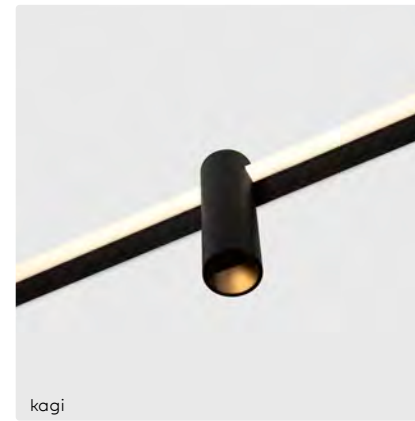

kreon profile systems

kreon profile systems provide the perfect containment for luminaires. By limiting the apparent disruption to a ceiling that an array of downlights may present, a profile system can add character and architectural unity to a space. All kreon profiles are precision engineered and finished to the highest standards and utilise quality components and electronics. Profiles are available in black and white as standard and are available in various sizes and formats for recessed, surface and pendant mounting.