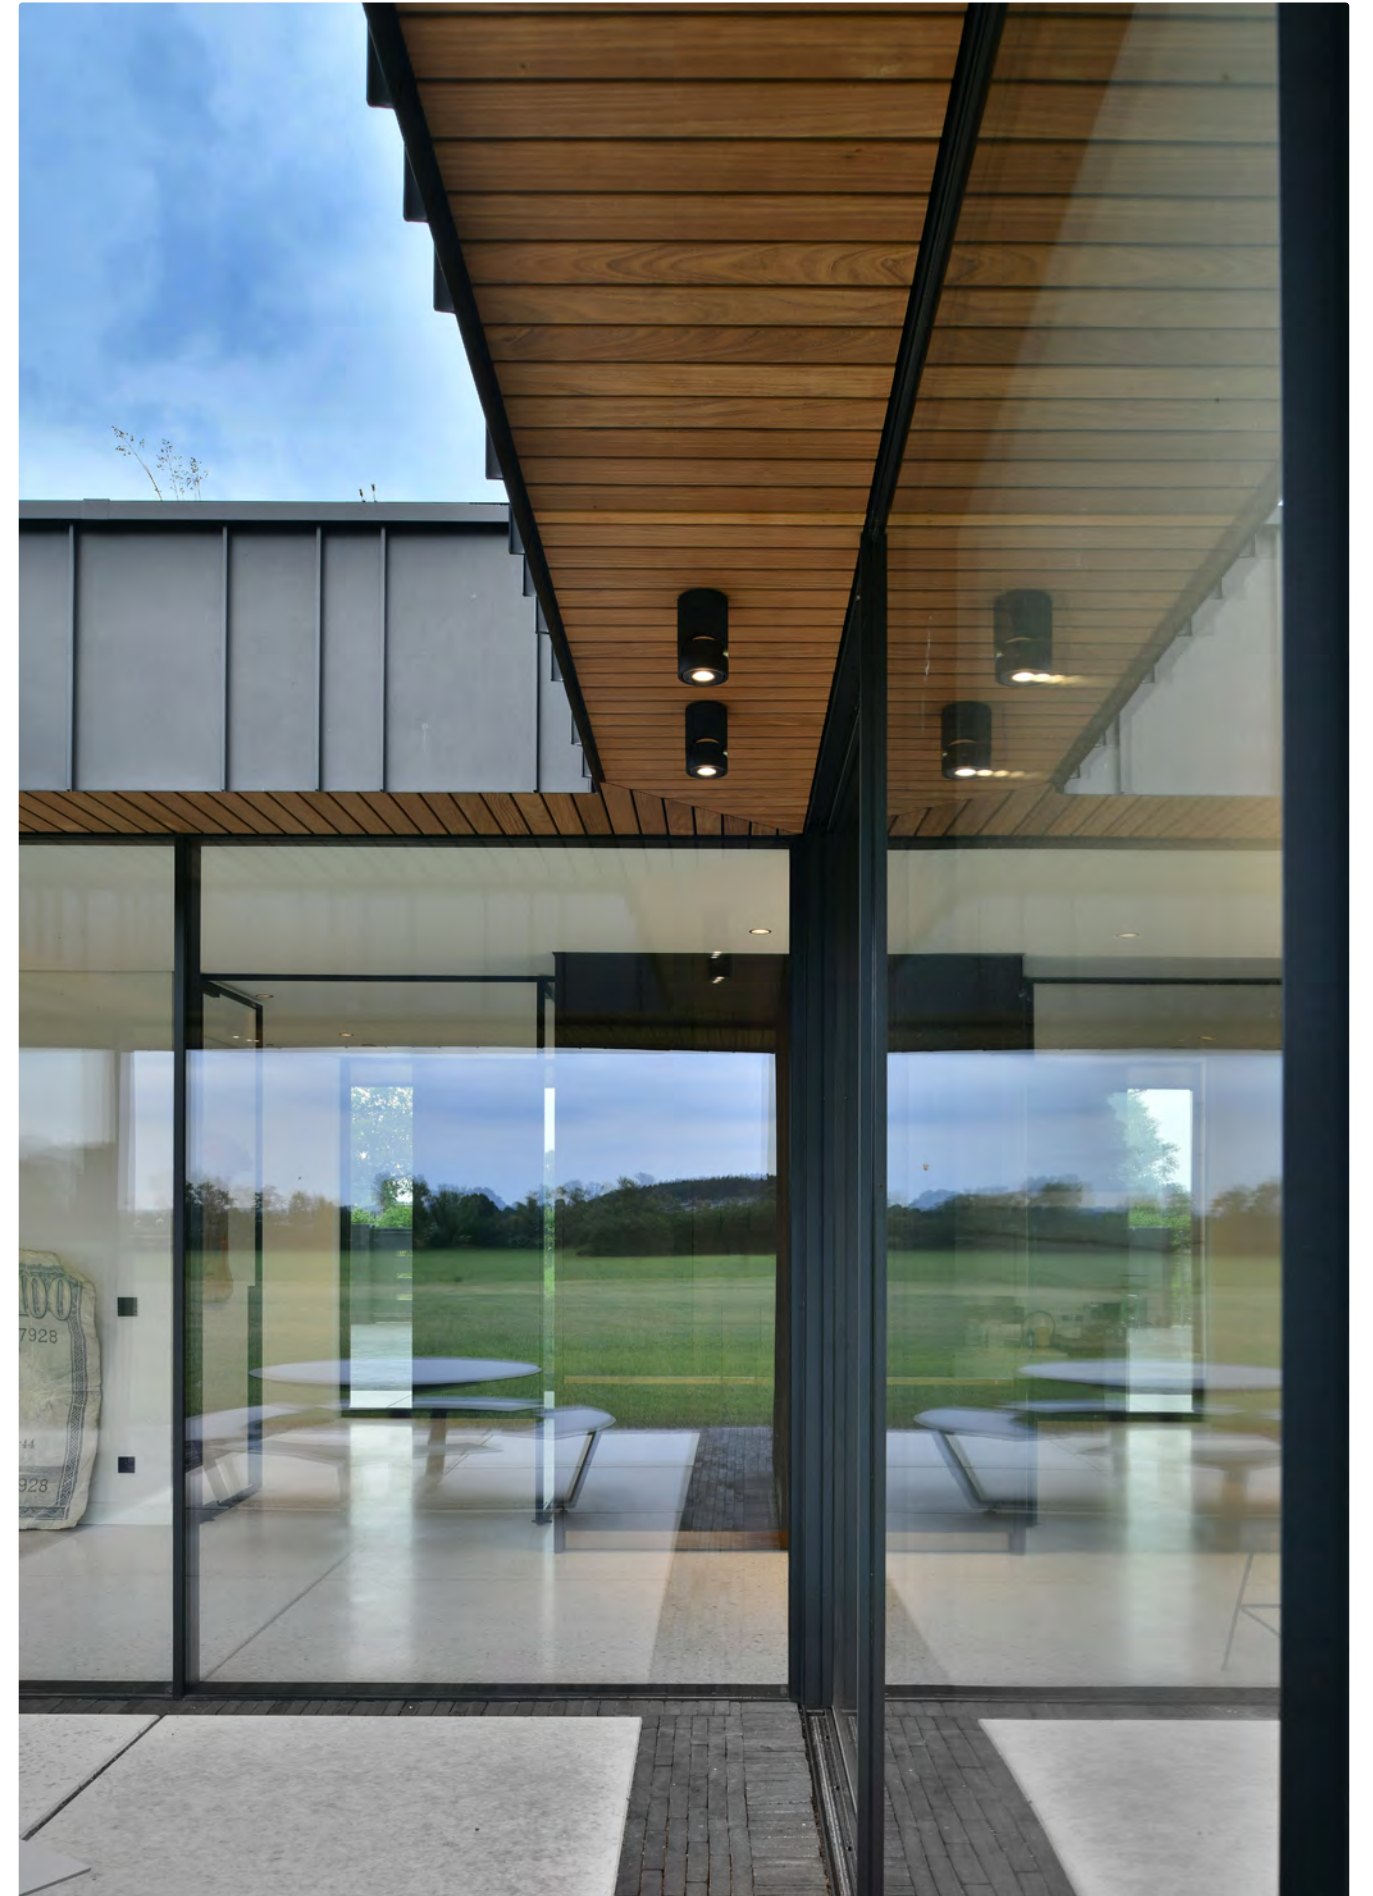

esprit desk

oran object

kreon outdoor lighting

A well-designed outdoor plan combines both functional lighting, steplights and wall grazers, with ambient lighting.

kreon outdoor fittings focus on uses within the perimeter of the house and aims to bring the outdoor world indoors. An illuminated garden strengthens the sense of space from the live indoors to the outside world, by creating the possibility to look beyond the windowframe darkened by nightfall. Within this darkness, the light unveils a new play of light and dark. With the use of the right direction spot, a work of art can be subtly illuminated to reinforce the overall picture of the garden. A LED-line can amplify the architectural lines of a modern garden, providing a visual lightline more than the full illumination of the garden. A tree, near the terrace, lit by an uplighter, uses the canopy as a reflection surface, scattering the light into a atmospheric glow.