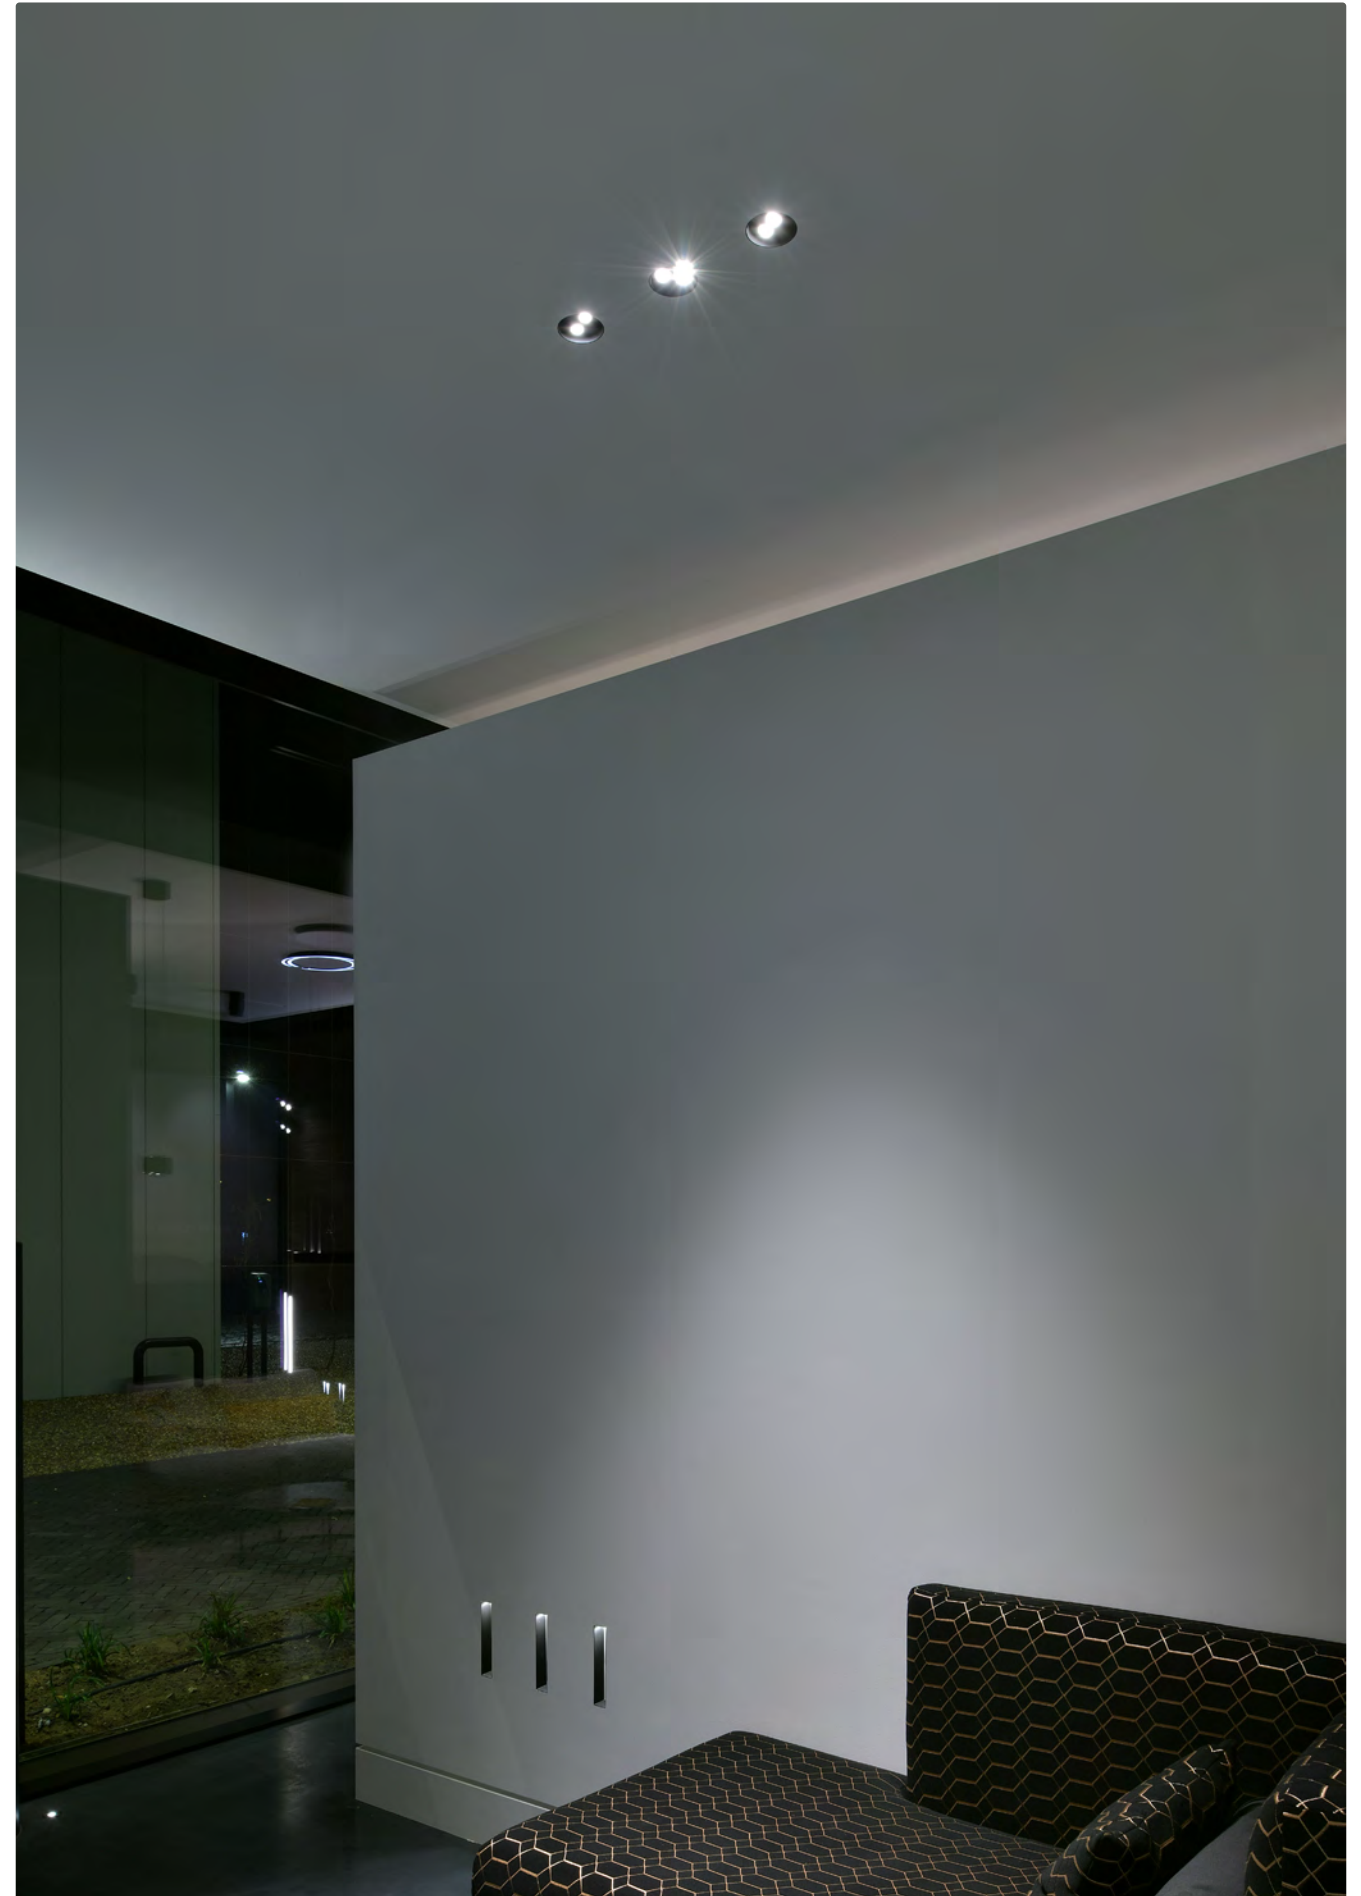

kreon recessed downlights

oran craft in-line (left)
ato twin (right)

Project Delektro
Location Ede, The Netherlands

Photographer Serge Brison