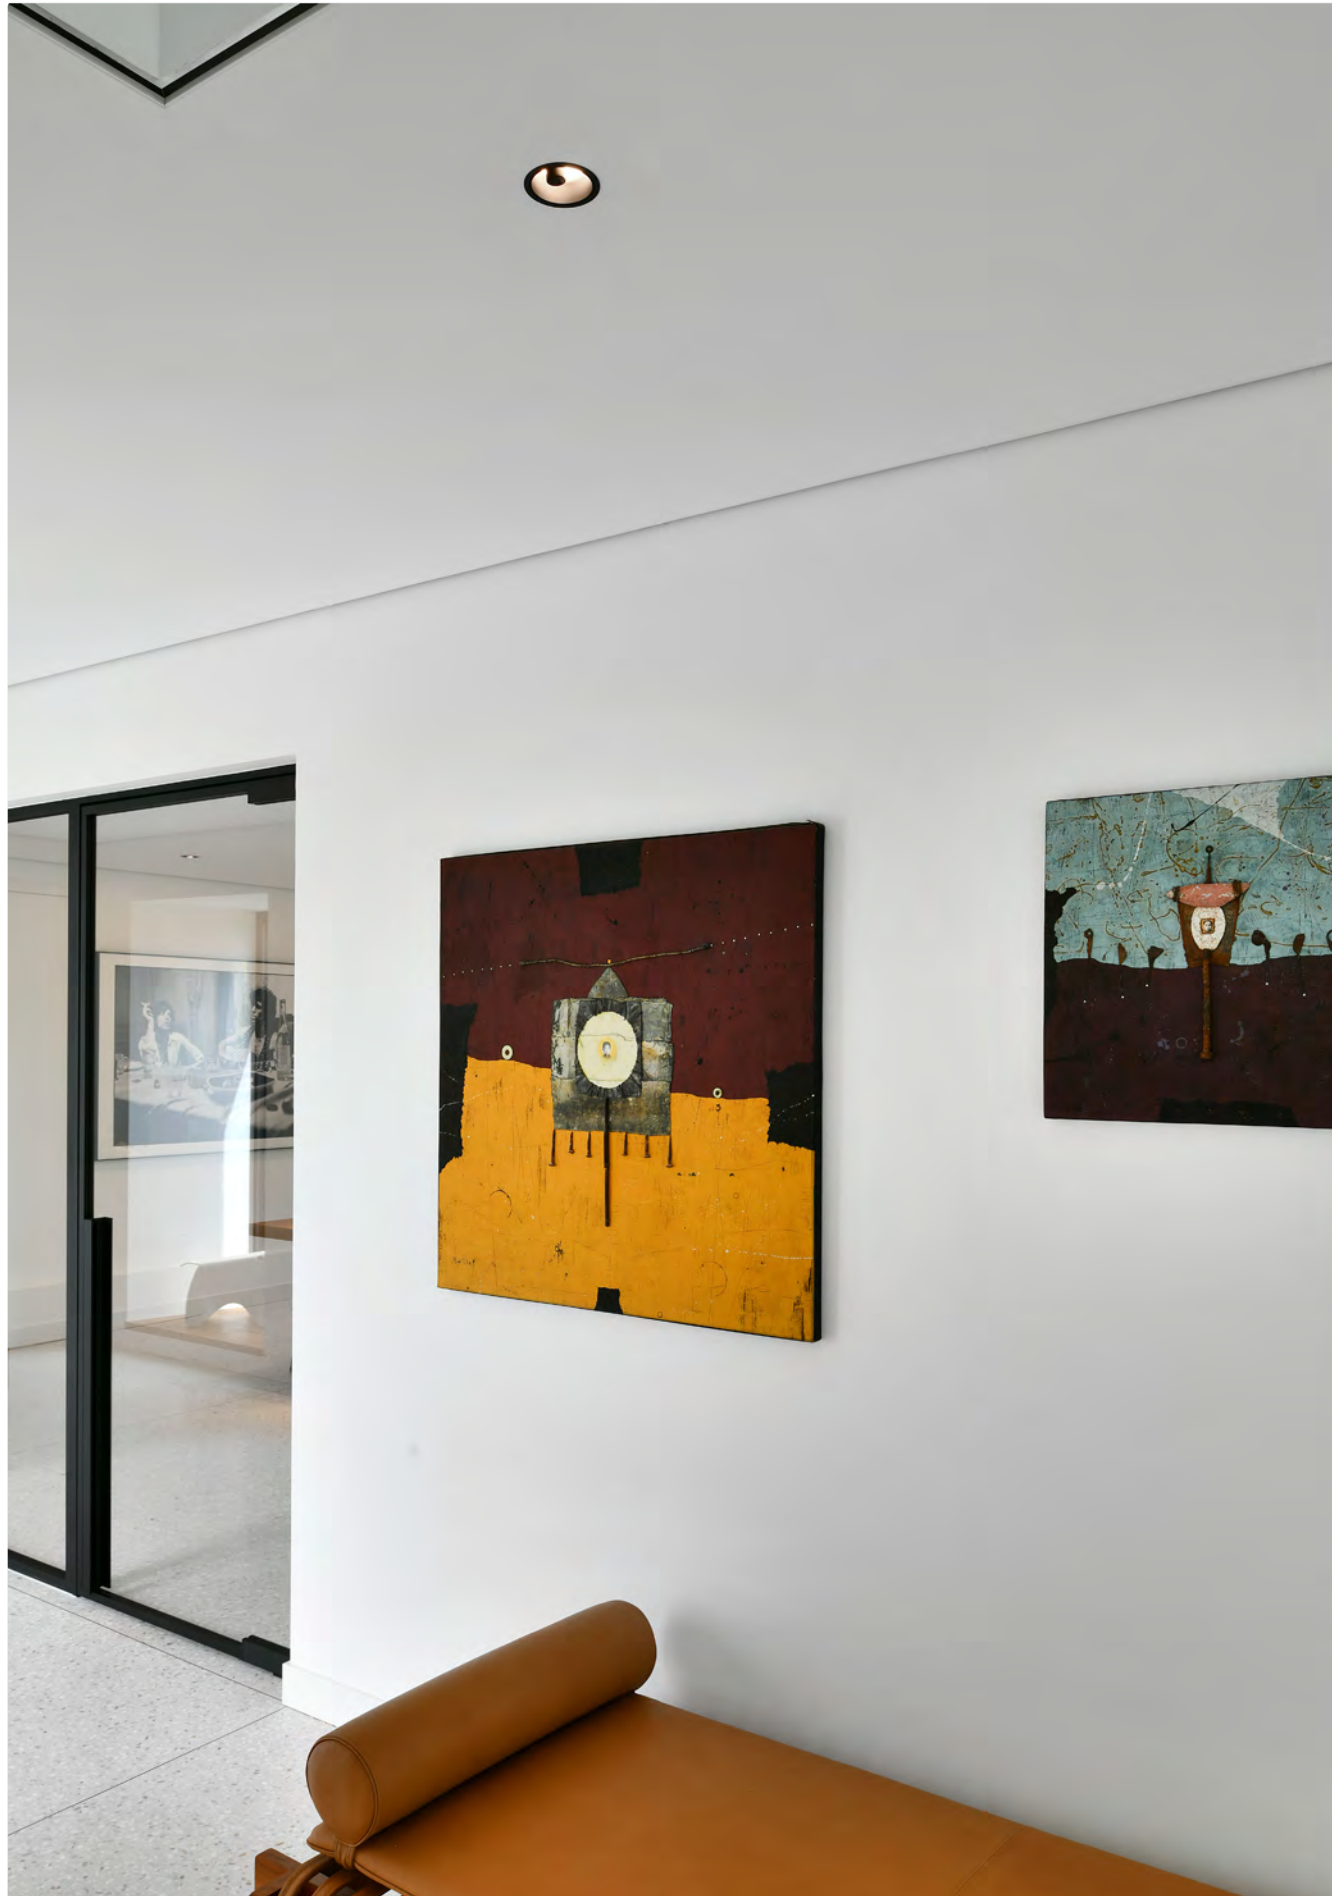

kreon recessed downlights

inti directional (left)
inti downlight (right)

Project private residence
Location Eupen, Belgium

Architect Raphael Schoffers
Photographer Serge Brison