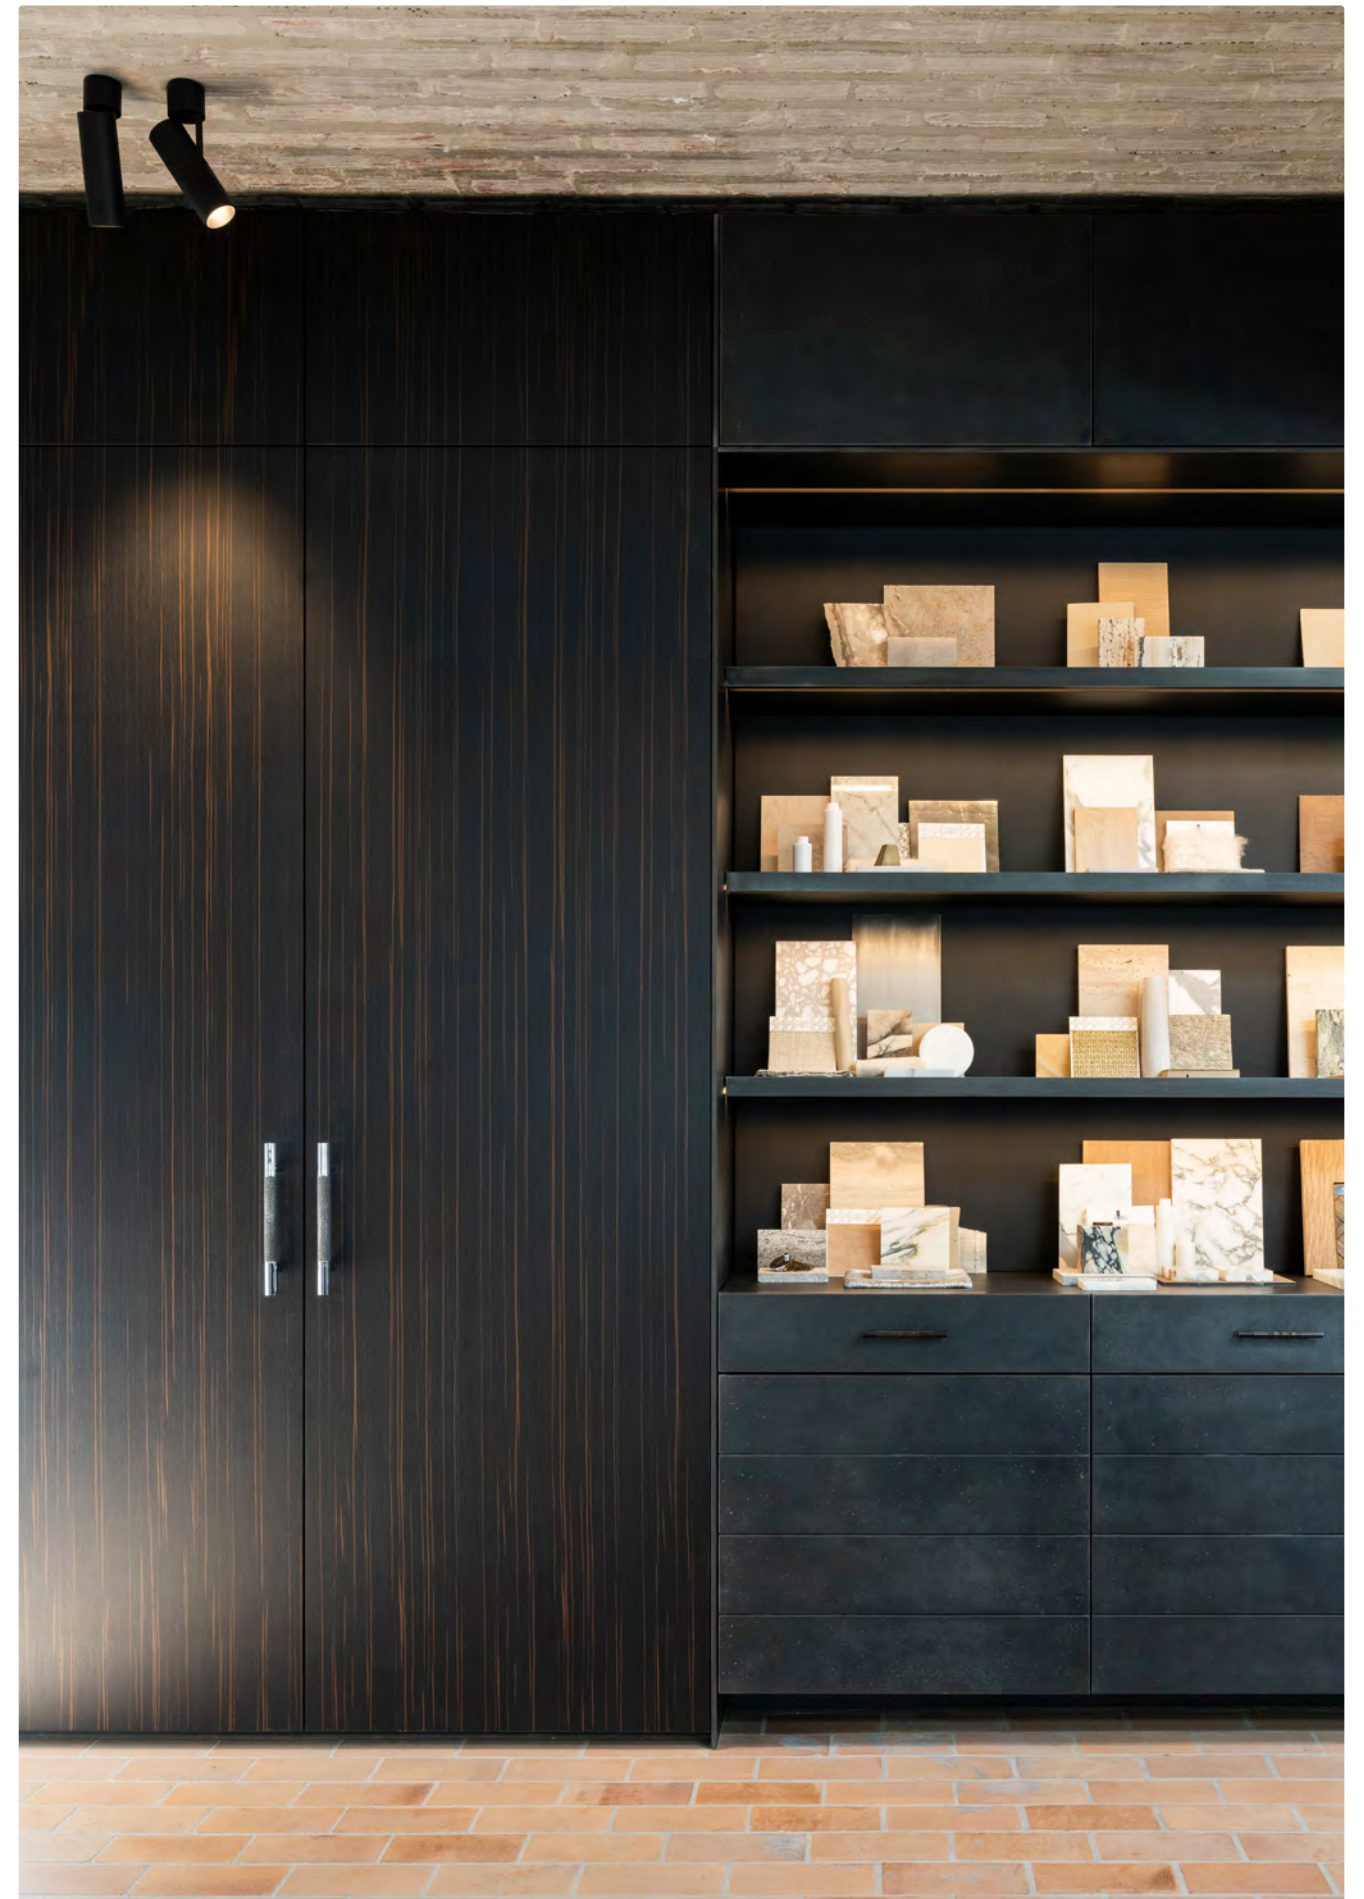

kreon recessed downlights

ato 80 twin

Project Fine Fleur
Location Antwerp, Belgium

Int. architect Dennis 'T Jampens
Photographer Serge Brison

kreon ceiling luminaires

kreon ceiling luminaires are precision engineered and are meticulously crafted to meet the most exacting standards. These luminaires incorporate premium components and cutting-edge electronics. Our product lineup includes standard black or white paint finishes, with a variety of sizes in both cylindrical and cubic designs to choose from. If you desire alternative colour options, please feel free to inquire about our special request offerings.

kreon wall luminaires

Recessed wall luminaires are often used in a minimalistic way, which makes their light beam an important part of their design.

Different wall luminaires perform different functions. The kreon side ranges can be used as floor- or wallwashers. kreon rokko is the ideal outdoor steplight, while dolma creates a strong contrast between light and shade in both indoor and outdoor locations.

In comparison to the minimalistic design of recessed wall luminaires, wall-mounted luminaires often have a more decorative design that allows for more flexibility. The kreon erubo and kreon holon wall-mounted luminaires can be rotated and tilted to direct the light in the right direction.