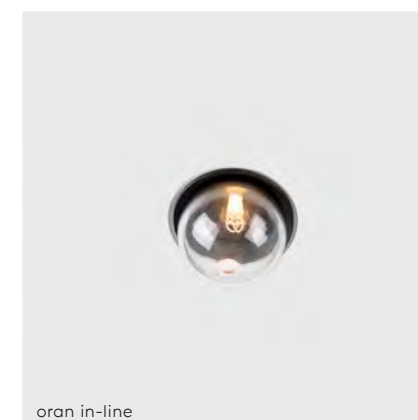

down

oran in-line