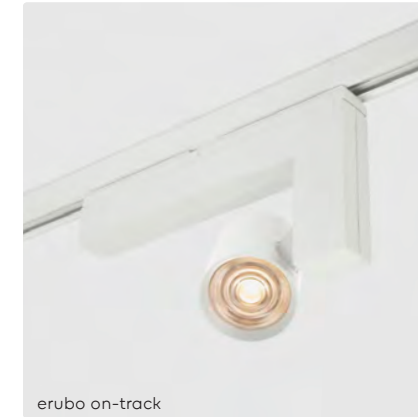

kreon track systems & projectors

kreon single and track mounted spotlights provide a truly flexible lighting solution for shops, galleries and museums, whereby the lighting scheme can be adjusted and optimised to suit the spacial and display requirements.

Spotlights are offered in black and white finishes with a range of lumen outputs.

Track profiles are available in recessed, surface mounted or pendant formats.

diapason 40 on-track

erubo on-track

holon 40 directional on-track