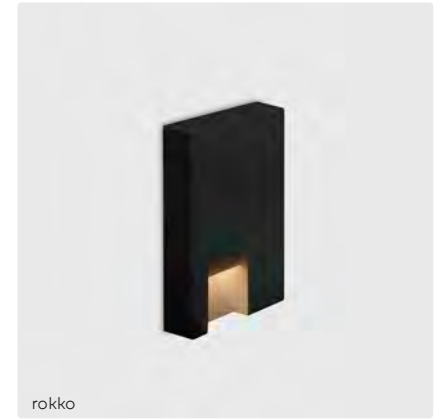

kreon outdoor lighting

A well-designed outdoor plan combines both functional lighting, steplights and wall grazers, with ambient lighting.

kreon outdoor fittings focus on uses within the perimeter of the house and aims to bring the outdoor world indoors. An illuminated garden strengthens the sense of space from the live indoors to the outside world, by creating the possibility to look beyond the windowframe darkened by nightfall. Within this darkness, the light unveils a new play of light and dark. With the use of the right direction spot, a work of art can be subtly illuminated to reinforce the overall picture of the garden. A LED-line can amplify the architectural lines of a modern garden, providing a visual lightline more than the full illumination of the garden. A tree, near the terrace, lit by an uplighter, uses the canopy as a reflection surface, scattering the light into a atmospheric glow.