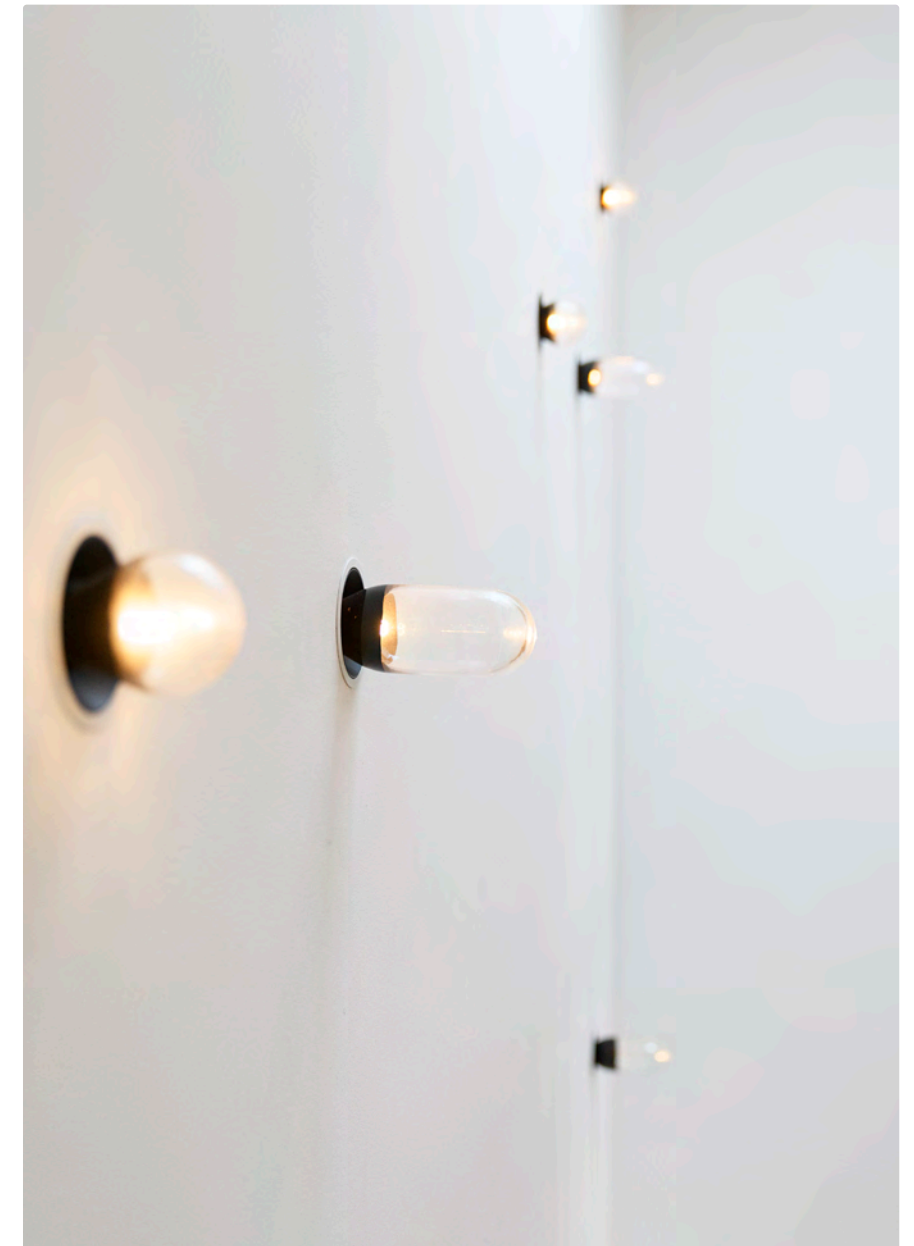

kreon wall luminaires

Recessed wall luminaires are often used in a minimalistic way, which makes their light beam an important part of their design.

Different wall luminaires perform different functions. The kreon side ranges can be used as floor- or wallwashers. kreon rokko is the ideal outdoor steplight, while dolma creates a strong contrast between light and shade in both indoor and outdoor locations.

In comparison to the minimalistic design of recessed wall luminaires, wall-mounted luminaires often have a more decorative design that allows for more flexibility. The kreon erubo and kreon holon wall-mounted luminaires can be rotated and tilted to direct the light in the right direction.

kreon onn-wall is an exception to all those features. This uplighter with a unique optical system, in its pure and simple form, is optimised to project light away from the wall and into the room.

Project private residence
Location The Netherlands

Int. Architect Marc Engelen Interieur Vormgeving
Photographer Serge Brison

kreon pendant luminaires

kreon pendant luminaires provide focus by bringing the illuminant closer to the task area. When the intent is to provide an intimate pool of light over a table or object, a pendant light can be positioned even lower so that a dramatic contrast will be created by the constraints of the illuminated area. kreon pendants are available in various formats and finishes to suit many applications.