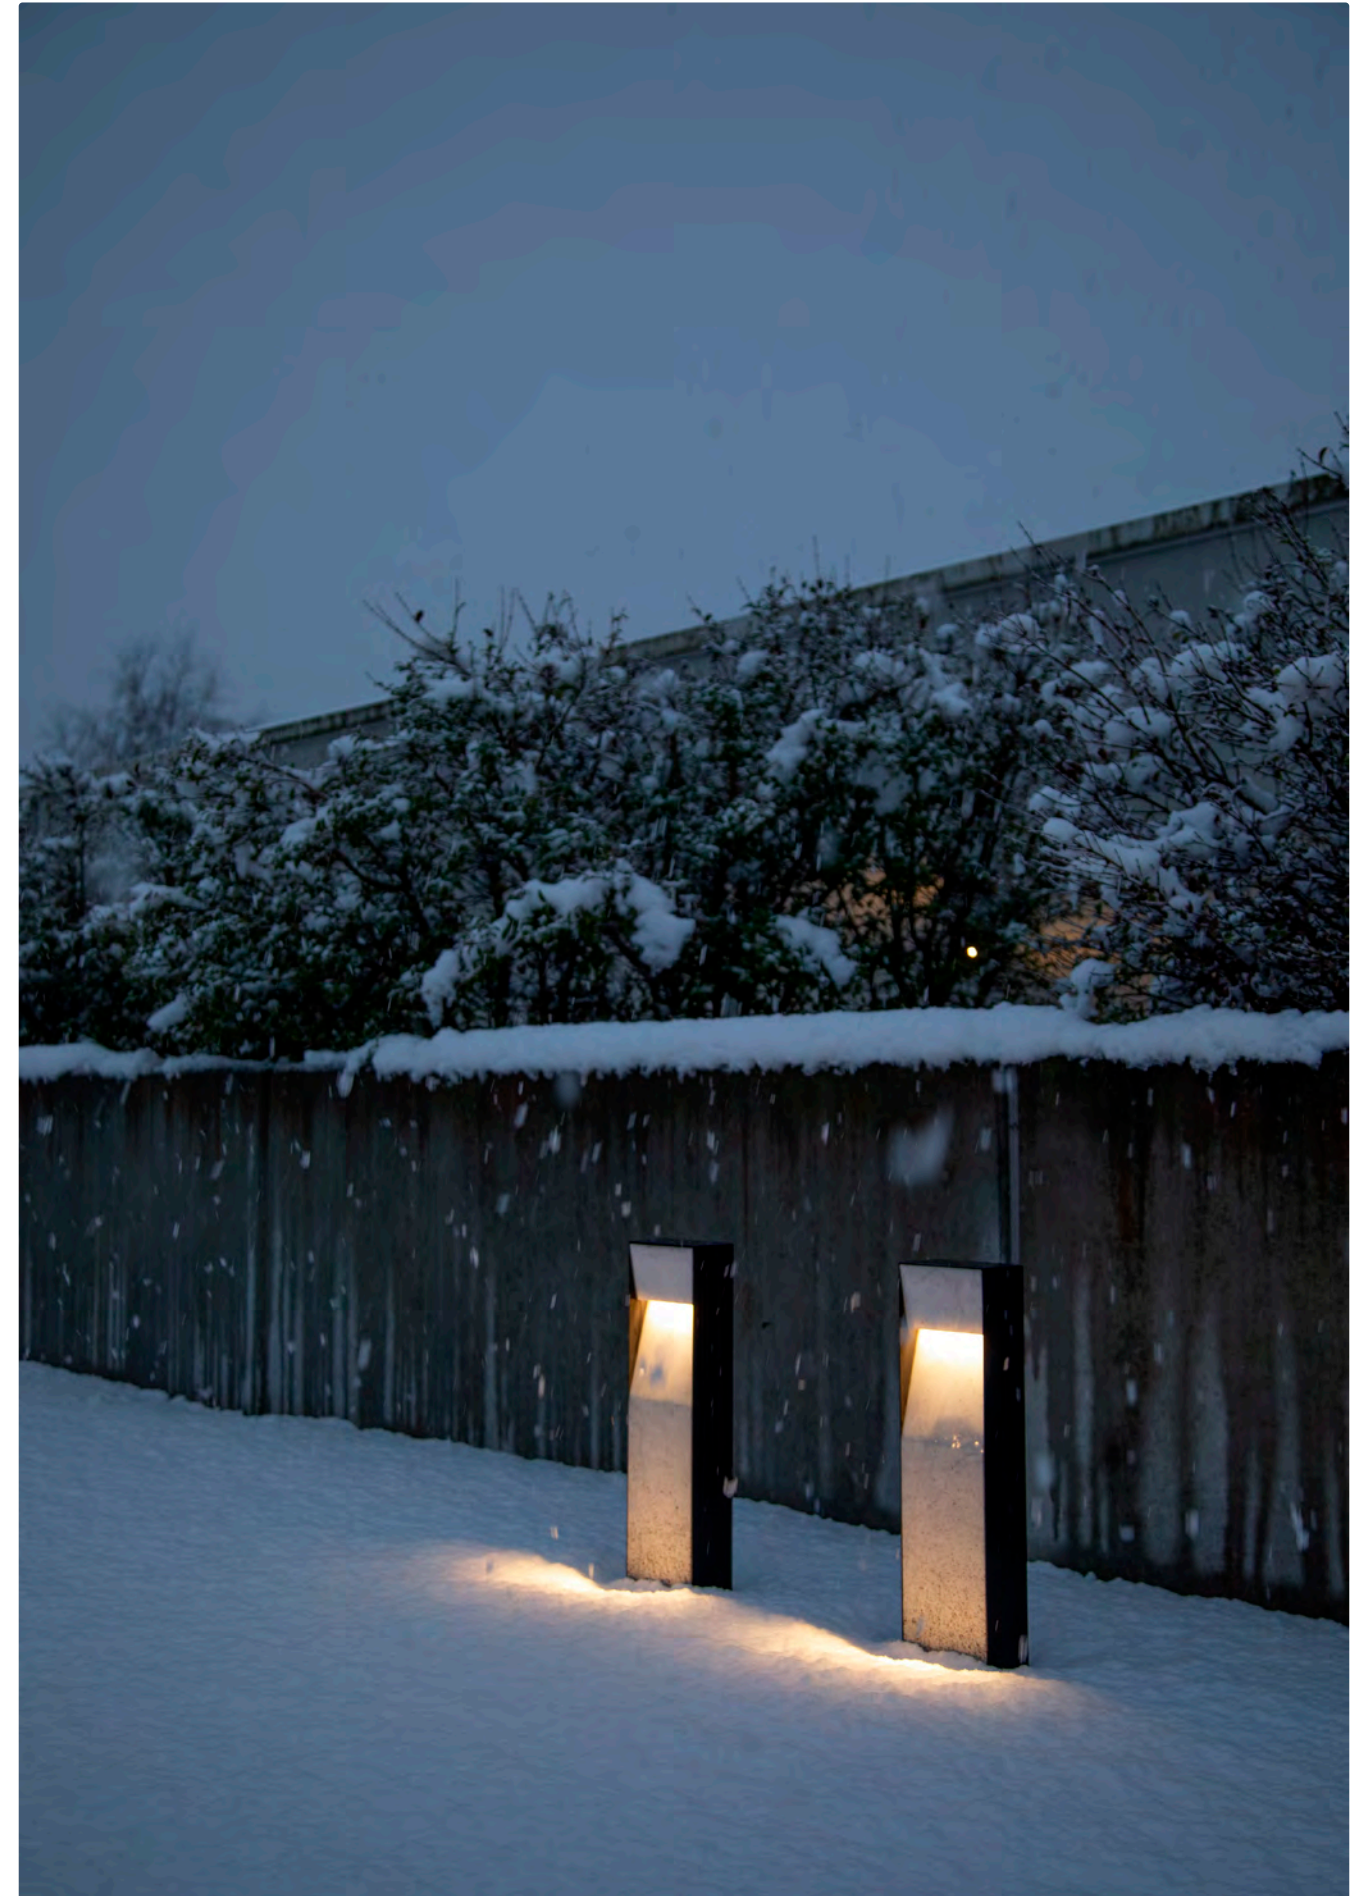

esprit desk

oran object

kreon outdoor lighting

A well-designed outdoor plan combines both functional lighting, steplights and wall grazers, with ambient lighting.

kreon outdoor fittings focus on uses within the perimeter of the house and aims to bring the outdoor world indoors. An illuminated garden strengthens the sense of space from the live indoors to the outside world, by creating the possibility to look beyond the windowframe darkened by nightfall. Within this darkness, the light unveils a new play of light and dark. With the use of the right direction spot, a work of art can be subtly illuminated to reinforce the overall picture of the garden. A LED-line can amplify the architectural lines of a modern garden, providing a visual lightline more than the full illumination of the garden. A tree, near the terrace, lit by an uplighter, uses the canopy as a reflection surface, scattering the light into a atmospheric glow.