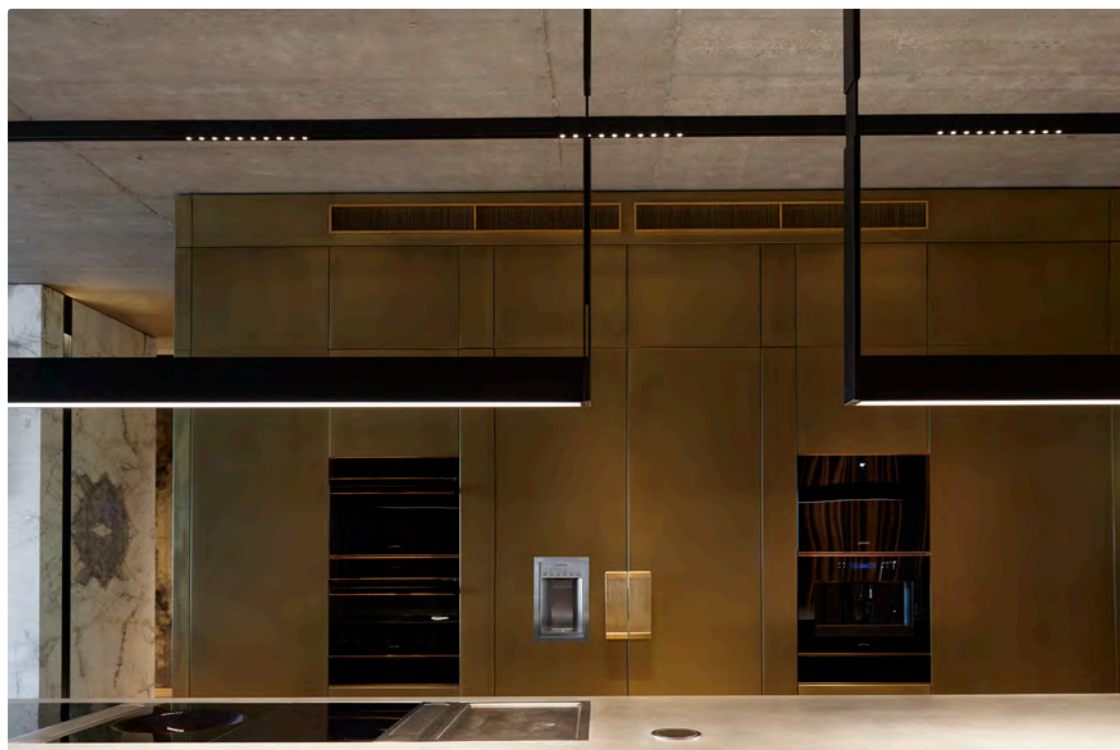

Int. Architect Marc Engelen Interieur Vormgeving
Photographer Serge Brison

kreon pendant luminaires

kreon pendant luminaires provide focus by bringing the illuminant closer to the task area. When the intent is to provide an intimate pool of light over a table or object, a pendant light can be positioned even lower so that a dramatic contrast will be created by the constraints of the illuminated area. kreon pendants are available in various formats and finishes to suit many applications.

kreon pendant luminaires

esprit pendant

Project Agence Immobilière
Daniel Féau
Location Paris, France

Architect LD Studio Design
Photographer Serge Brison

kreon recessed floor luminaires

Uplighters are the perfect illumination to enhance orientation, but are also suitable to highlight a wall, as an alternative to a ceiling downlight. Furthermore, they can be used to create indirect illumination by letting the light bounce off surfaces such as walls or ceilings.

A professional lightplan should always hold a combination of luminaire types and search for a balance between downlights, wall lights and uplights.

By providing illumination from below, floor luminaires can strengthen the architectural lines already existing in a building.