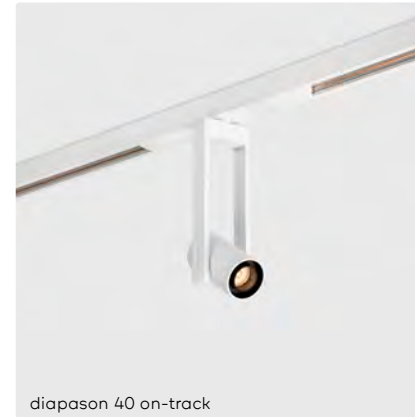

kreon track systems & projectors

kreon single and track mounted spotlights provide a truly flexible lighting solution for shops, galleries and museums, whereby the lighting scheme can be adjusted and optimised to suit the spacial and display requirements.

Spotlights are offered in black and white finishes with a range of lumen outputs.

Track profiles are available in recessed, surface mounted or pendant formats.