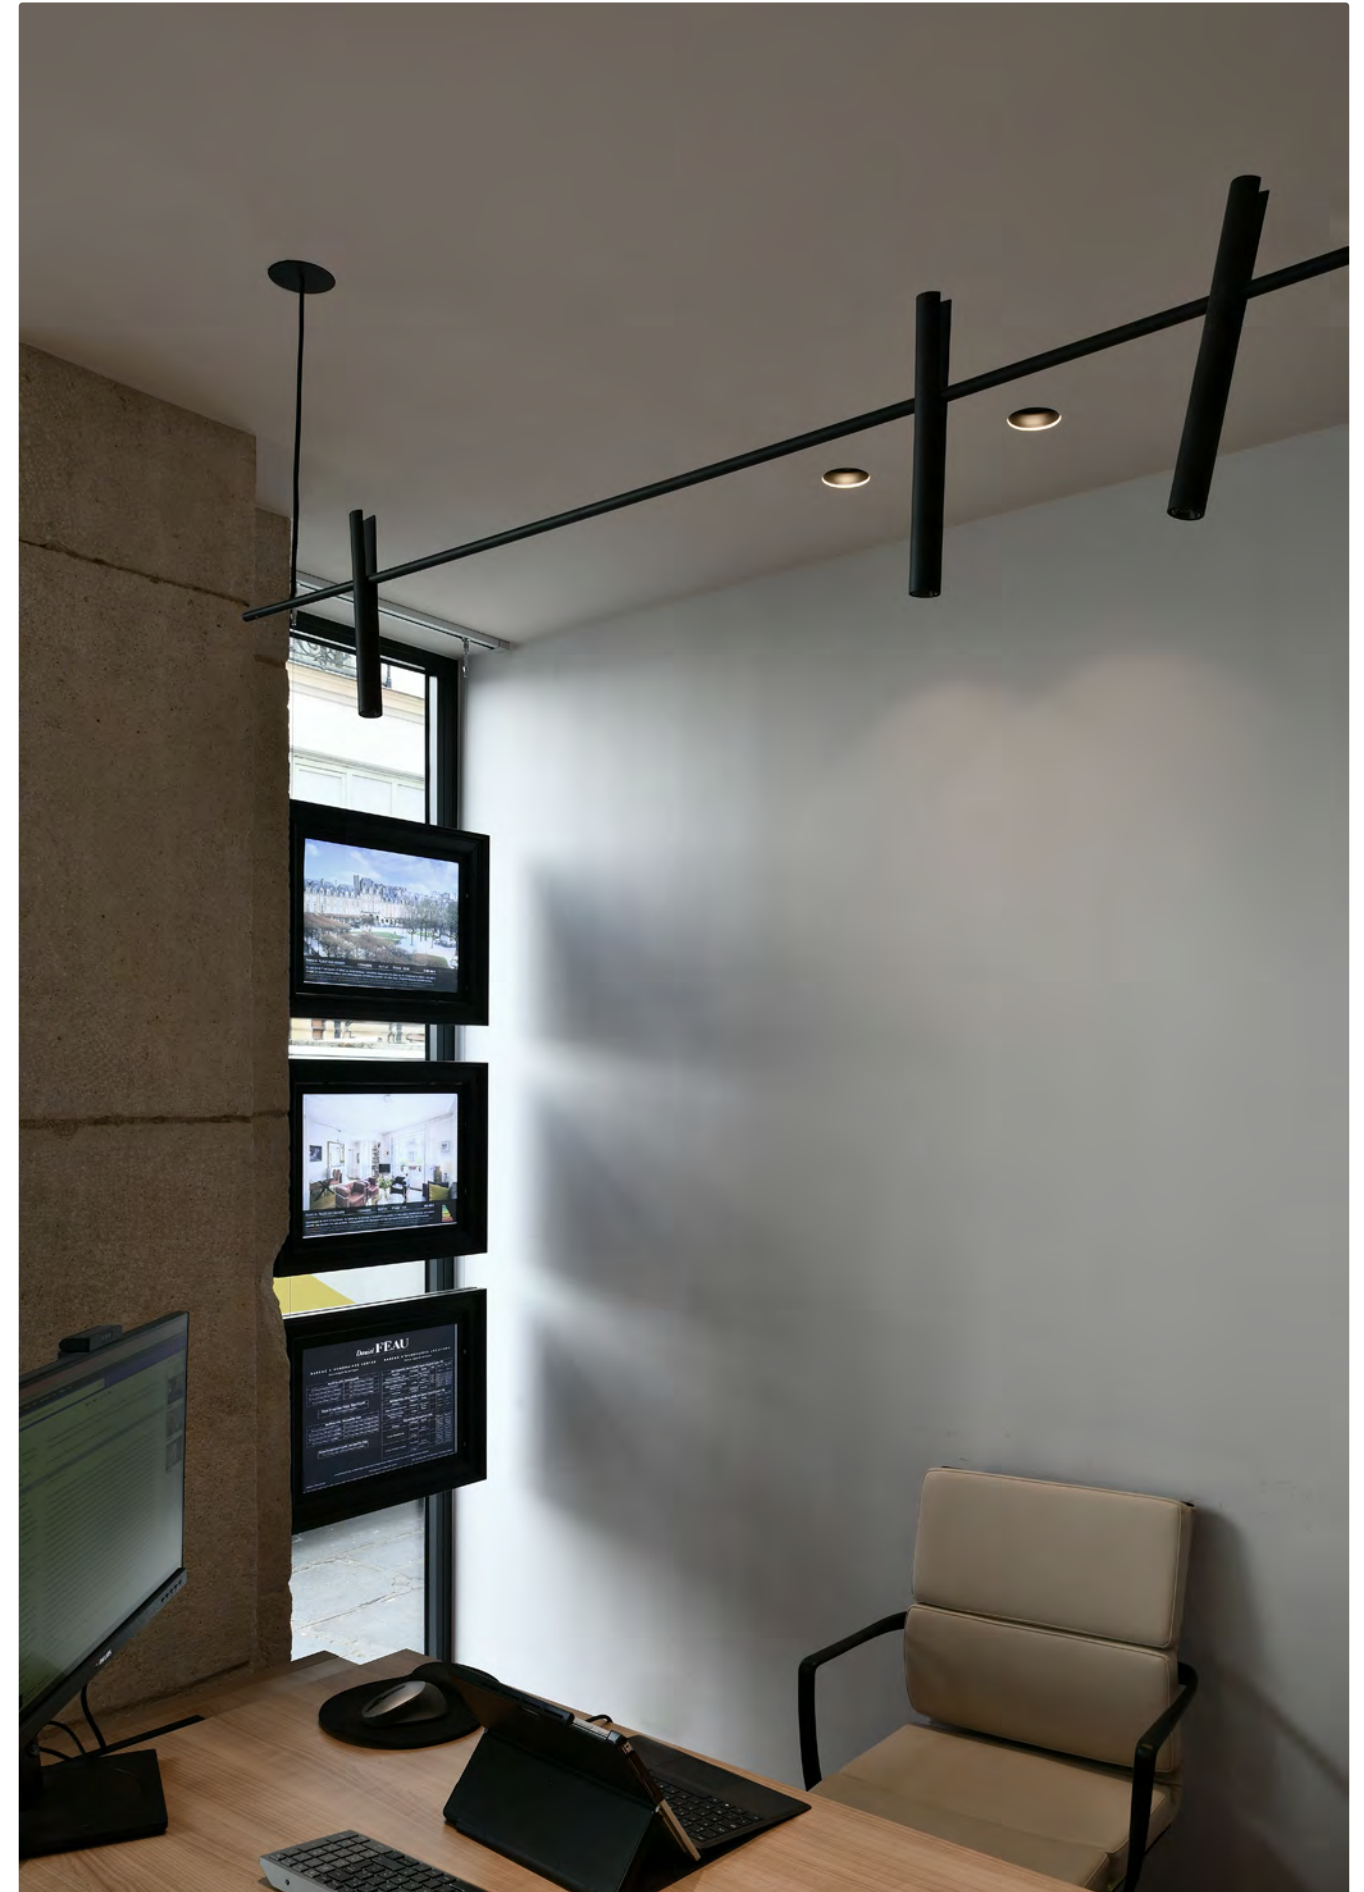

In comparison to the minimalistic design of recessed wall luminaires, wall-mounted luminaires often have a more decorative design that allows for more flexibility. The kreon erubo and kreon holon wall-mounted luminaires can be rotated and tilted to direct the light in the right direction.

Int. Architect Marc Engelen Interieur Vormgeving
Photographer Serge Brison

kreon pendant luminaires

kreon pendant luminaires provide focus by bringing the illuminant closer to the task area. When the intent is to provide an intimate pool of light over a table or object, a pendant light can be positioned even lower so that a dramatic contrast will be created by the constraints of the illuminated area. kreon pendants are available in various formats and finishes to suit many applications.

kreon pendant luminaires

esprit pendant

Project Agence Immobilière
Daniel Féau
Location Paris, France

Architect LD Studio Design
Photographer Serge Brison

kreon recessed floor luminaires

Uplighters are the perfect illumination to enhance orientation, but are also suitable to highlight a wall, as an alternative to a ceiling downlight. Furthermore, they can be used to create indirect illumination by letting the light bounce off surfaces such as walls or ceilings.