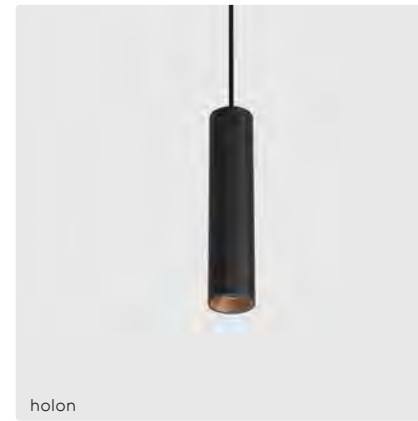

In comparison to the minimalistic design of recessed wall luminaires, wall-mounted luminaires often have a more decorative design that allows for more flexibility. The kreon erubo and kreon holon wall-mounted luminaires can be rotated and tilted to direct the light in the right direction.

kreon onn-wall is an exception to all those features. This uplighter with a unique optical system, in its pure and simple form, is optimised to project light away from the wall and into the room.

Project private residence
Location The Netherlands

Int. Architect Marc Engelen Interieur Vormgeving
Photographer Serge Brison

kreon pendant luminaires

kreon pendant luminaires provide focus by bringing the illuminant closer to the task area. When the intent is to provide an intimate pool of light over a table or object, a pendant light can be positioned even lower so that a dramatic contrast will be created by the constraints of the illuminated area. kreon pendants are available in various formats and finishes to suit many applications.