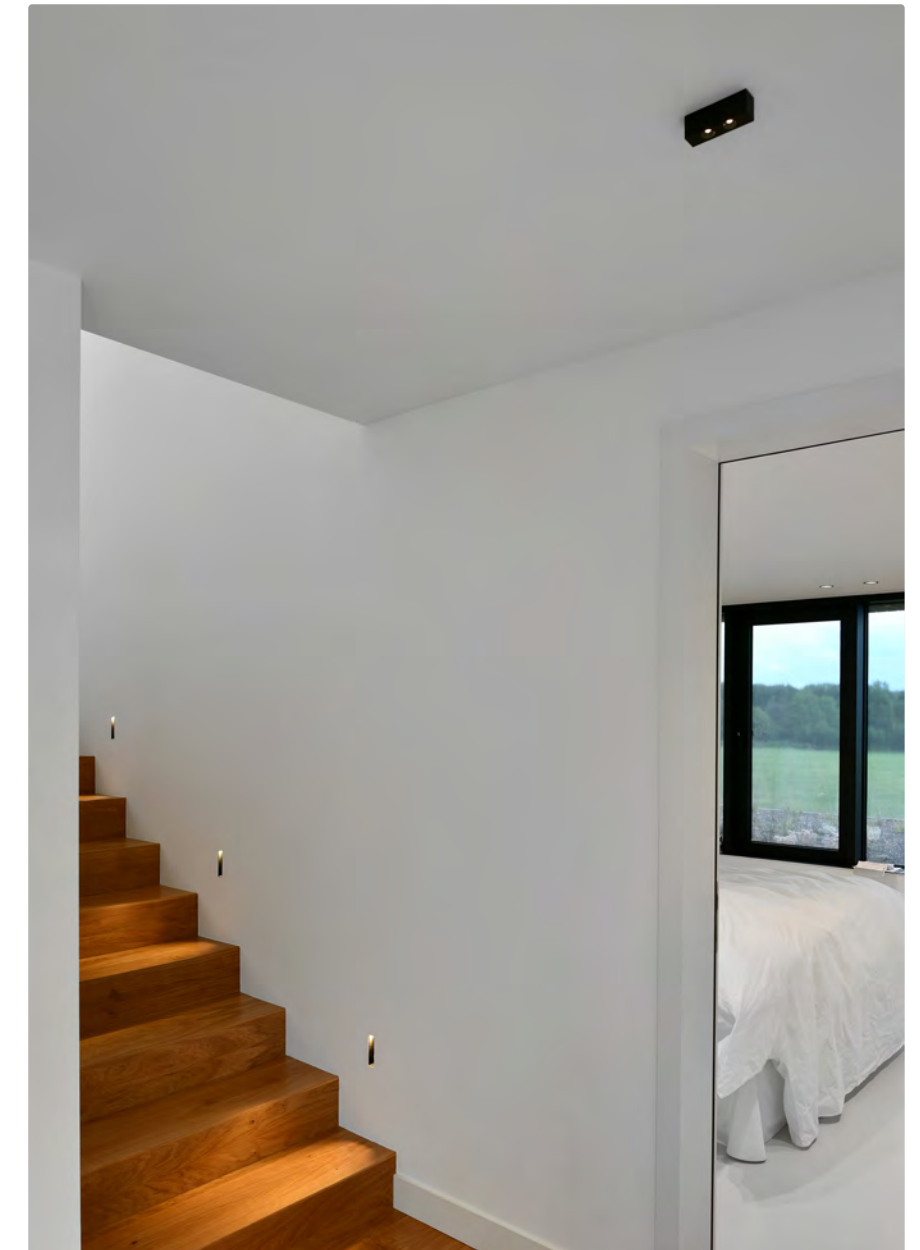

kreon kagi pendant

kreon kagi is an innovative profile system combining linear and accent lighting. The basic 24V profile, initially available as a recessed or surface mounted profile can now be installed as a pendant profile luminaire.

kreon recessed downlights

ato 80 twin

Project Fine Fleur
Location Antwerp, Belgium

Int. architect Dennis 'T Jampens
Photographer Serge Brison

kreon ceiling luminaires

kreon ceiling luminaires are precision engineered and are meticulously crafted to meet the most exacting standards. These luminaires incorporate premium components and cutting-edge electronics. Our product lineup includes standard black or white paint finishes, with a variety of sizes in both cylindrical and cubic designs to choose from. If you desire alternative colour options, please feel free to inquire about our special request offerings.

kreon wall luminaires

Recessed wall luminaires are often used in a minimalistic way, which makes their light beam an important part of their design.

Different wall luminaires perform different functions. The kreon side ranges can be used as floor- or wallwashers. kreon rokko is the ideal outdoor steplight, while dolma creates a strong contrast between light and shade in both indoor and outdoor locations.

In comparison to the minimalistic design of recessed wall luminaires, wall-mounted luminaires often have a more decorative design that allows for more flexibility. The kreon erubo and kreon holon wall-mounted luminaires can be rotated and tilted to direct the light in the right direction.