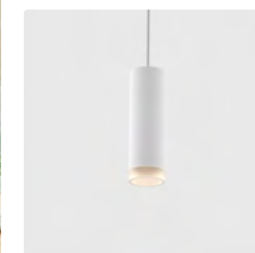

kreon holon 60 deco is the latest addition to the kreon holon 60 family.

With its matte acrylic glass terminal, this beauty creates a soft, subtle 360° halo effect, casting a diffused ambient light.