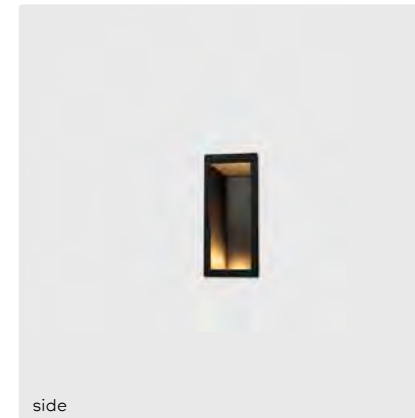

kreon wall luminaires

Recessed wall luminaires are often used in a minimalistic way, which makes their light beam an important part of their design.

Different wall luminaires perform different functions. The kreon side ranges can be used as floor- or wallwashers. kreon rokko is the ideal outdoor steplight, while dolma creates a strong contrast between light and shade in both indoor and outdoor locations.

In comparison to the minimalistic design of recessed wall luminaires, wall-mounted luminaires often have a more decorative design that allows for more flexibility. The kreon erubo and kreon holon wall-mounted luminaires can be rotated and tilted to direct the light in the right direction.

kreon onn-wall is an exception to all those features. This uplighter with a unique optical system, in its pure and simple form, is optimised to project light away from the wall and into the room.