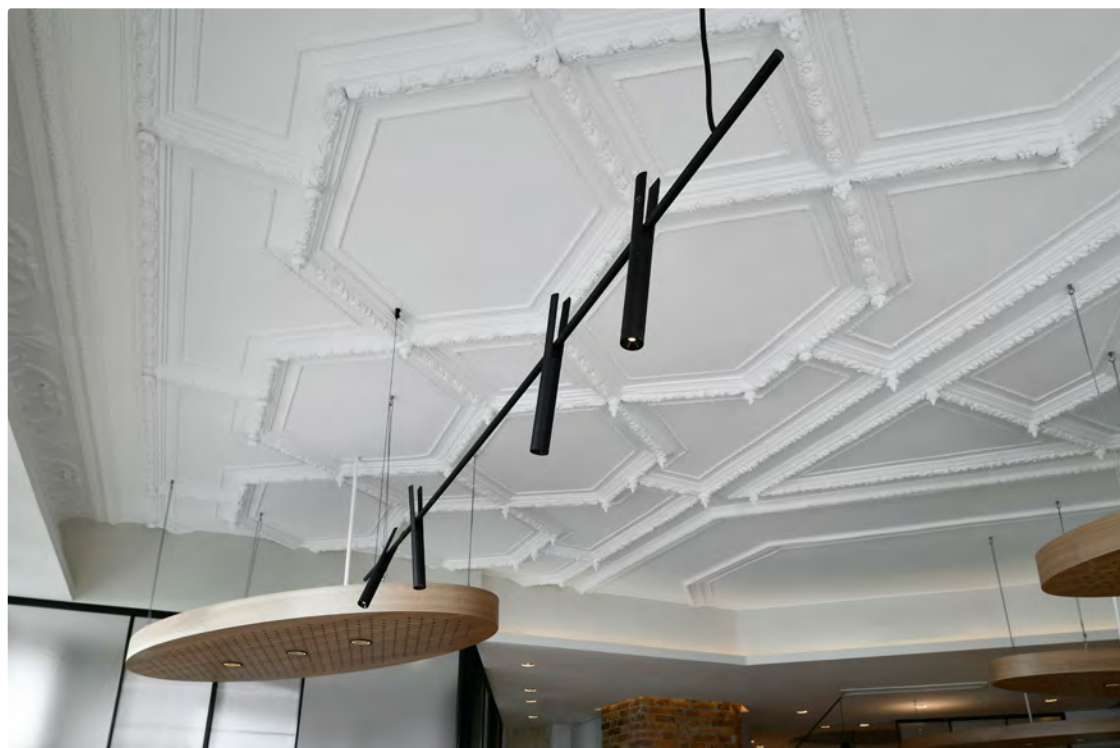

In comparison to the minimalistic design of recessed wall luminaires, wall-mounted luminaires often have a more decorative design that allows for more flexibility. The kreon erubo and kreon holon wall-mounted luminaires can be rotated and tilted to direct the light in the right direction.

Int. Architect Marc Engelen Interieur Vormgeving
Photographer Serge Brison

kreon pendant luminaires

kreon pendant luminaires provide focus by bringing the illuminant closer to the task area. When the intent is to provide an intimate pool of light over a table or object, a pendant light can be positioned even lower so that a dramatic contrast will be created by the constraints of the illuminated area. kreon pendants are available in various formats and finishes to suit many applications.

kreon pendant luminaires

esprit pendant

Project Agence Immobilière
Daniel Féau
Location Paris, France

Architect LD Studio Design
Photographer Serge Brison

kreon recessed floor luminaires

Uplighters are the perfect illumination to enhance orientation, but are also suitable to highlight a wall, as an alternative to a ceiling downlight. Furthermore, they can be used to create indirect illumination by letting the light bounce off surfaces such as walls or ceilings.

A professional lightplan should always hold a combination of luminaire types and search for a balance between downlights, wall lights and uplights.

By providing illumination from below, floor luminaires can strengthen the architectural lines already existing in a building.