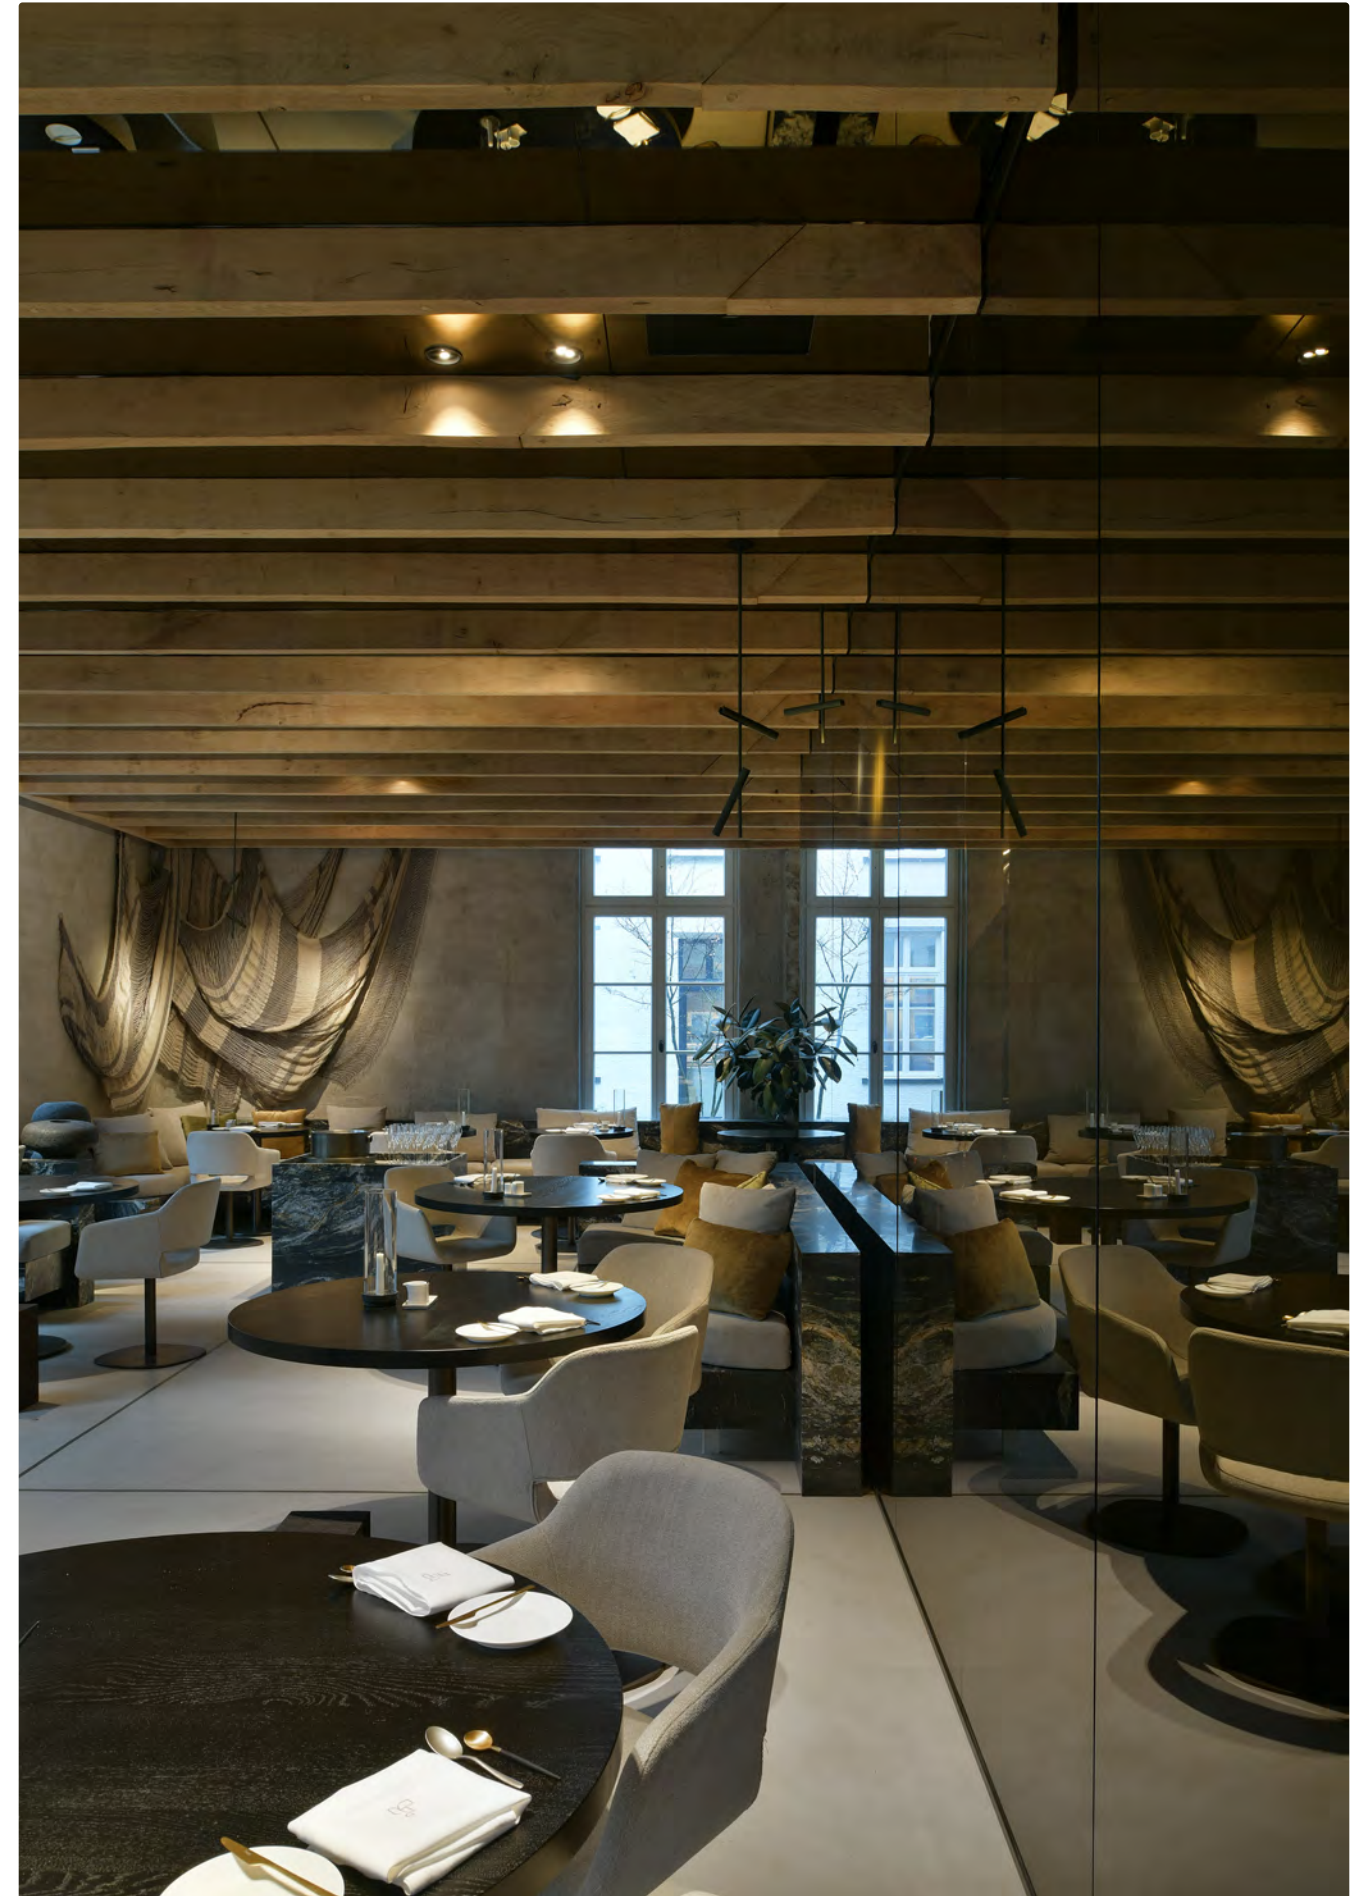

kreon recessed downlights

ato 80 twin

Project Fine Fleur
Location Antwerp, Belgium

Int. architect Dennis 'T Jampens
Photographer Serge Brison