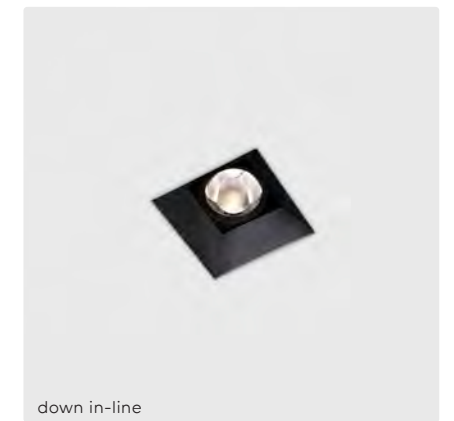

ato

down in-line