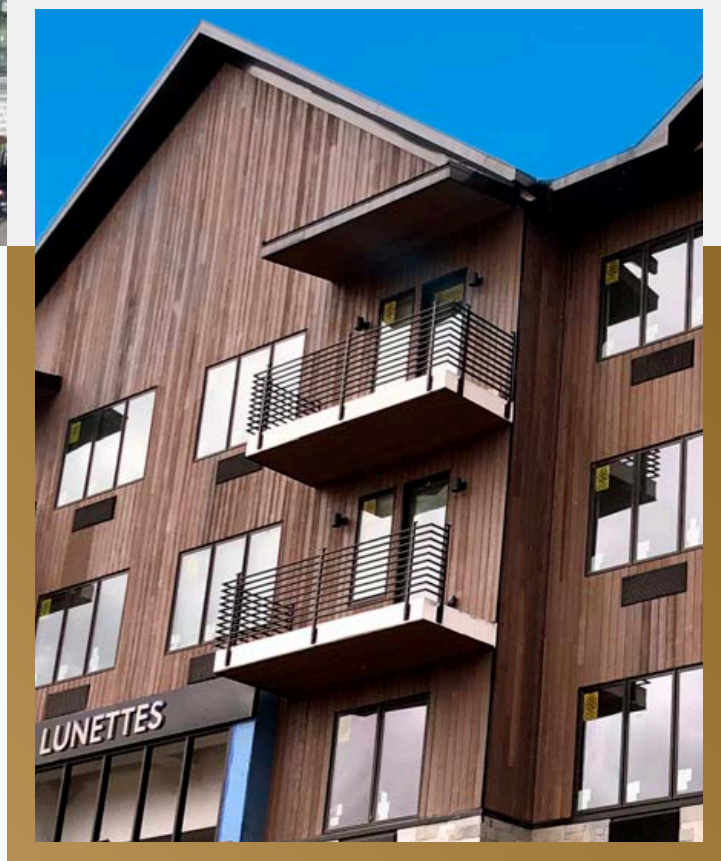

UFP
EDGE[®]

LOOKBOOK
Siding. Pattern. Trim.

Designed to be seen

Thermally Modified Wood Collection - Black Forest

Our siding, pattern, and trim products add natural beauty to residential, commercial, and multifamily projects. With a diverse range of captivating finishes, we take pride in crafting wood that adds aesthetic appeal and simplifies installation.

COMMERCIAL

Thermally Modified Wood Collection
Color: VG Hemlock (Custom Stained)

Pioche Village - Mayflower Mountain Resort
Park City, UT
Developer: Extell
Arch: CRSA
GC: New Star

Olsen Design Studio
Herber City, UT
Design-Build: Olsen Home Design