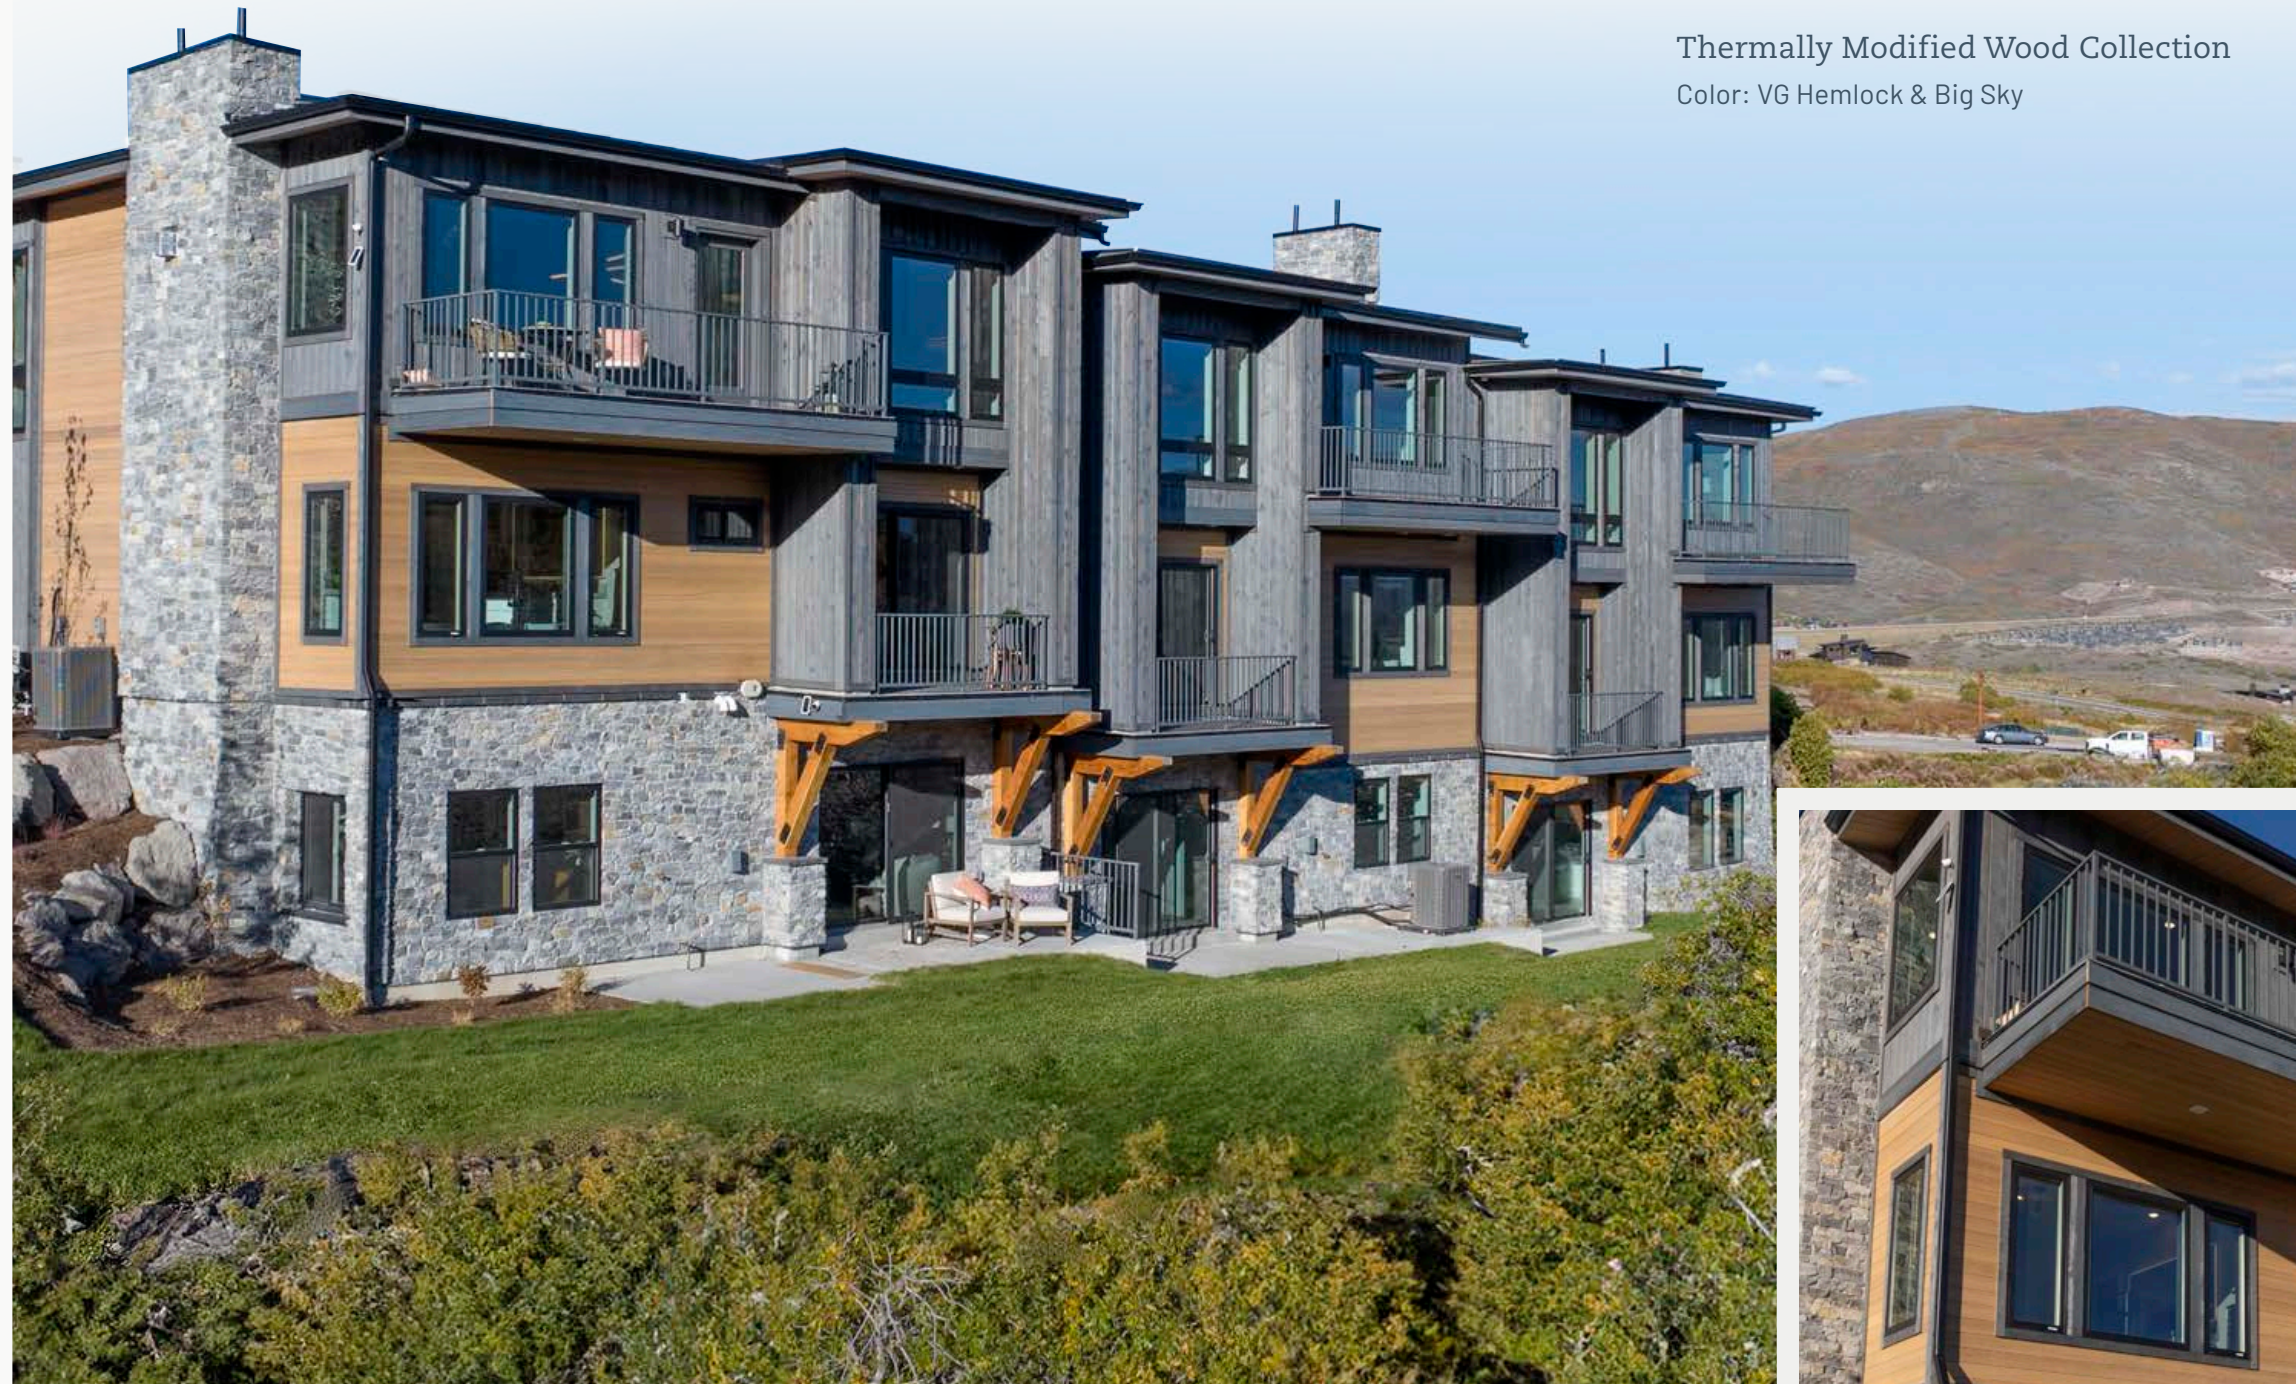

MULTIFAMILY

Thermally Modified Wood Collection
Color: VG Hemlock & Big Sky

Sage Hen Multifamily
Park City, UT
Design-Build: Hamlet Homes