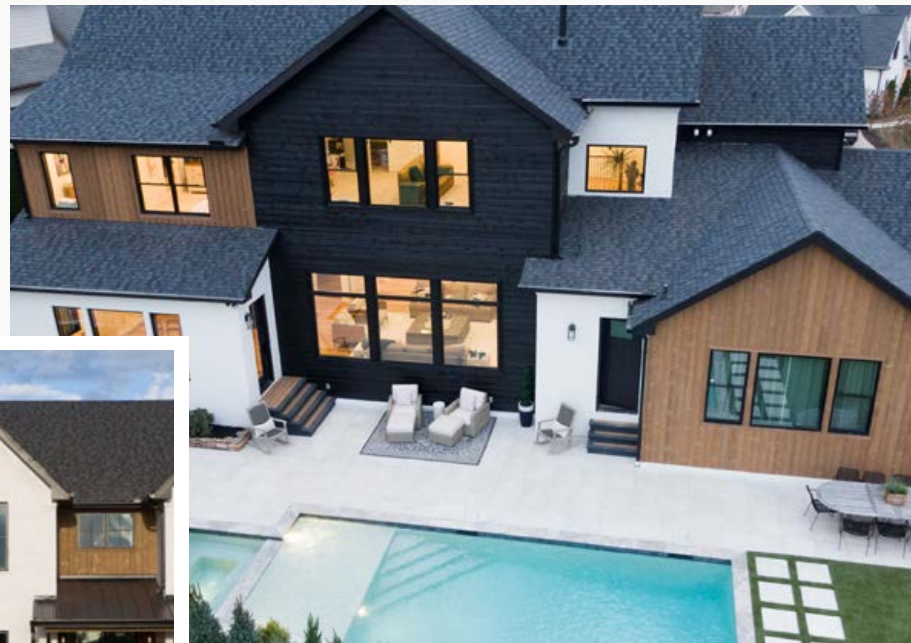

Thermally Modified Wood Collection
Color: Lost Trail & Black Forest