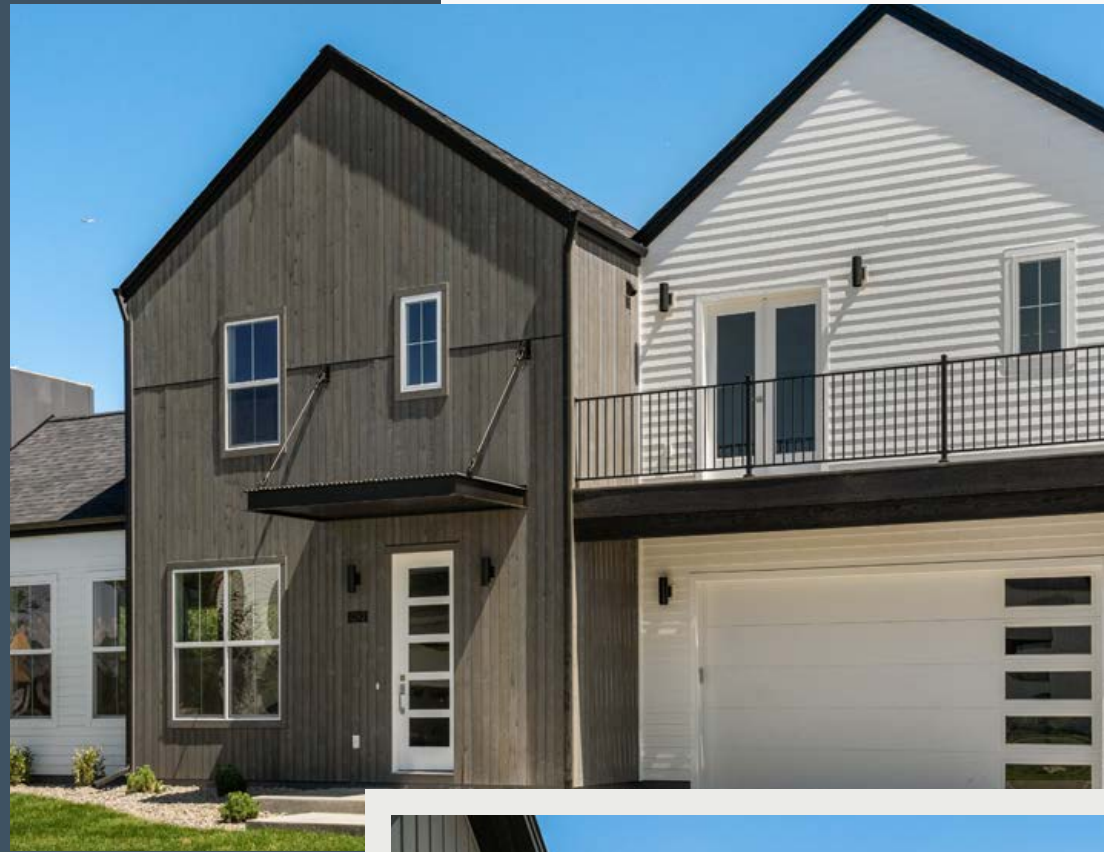

Thermally Modified Wood Collection

Color: Big Sky