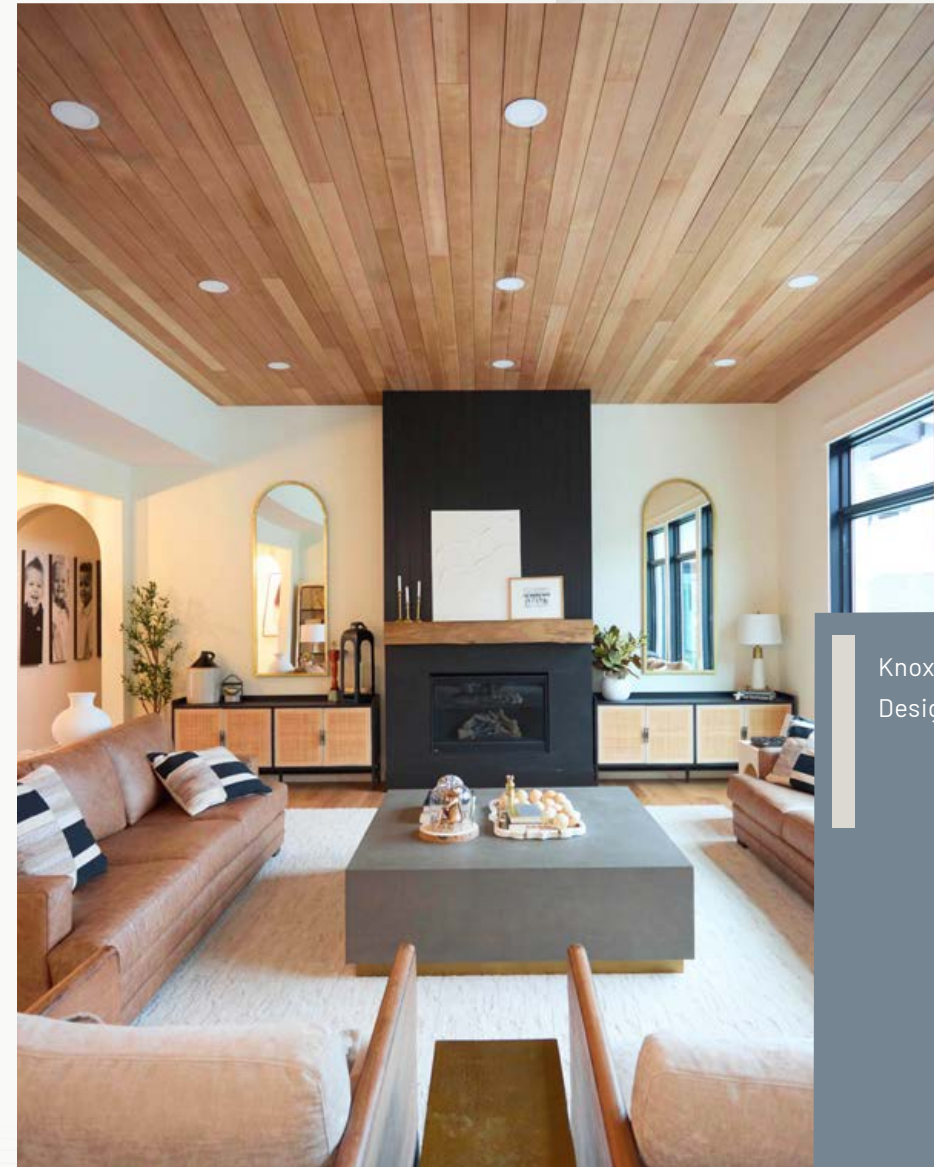

Thermally Modified Wood Collection
Color: Lost Trail & Black Forest

Thermally Modified Wood Collection
Color: VG Hemlock

Knoxville, TN
Design-Build: Lucas Brown Const.

Thermally Modified Wood Collection

Color: VG Hemlock