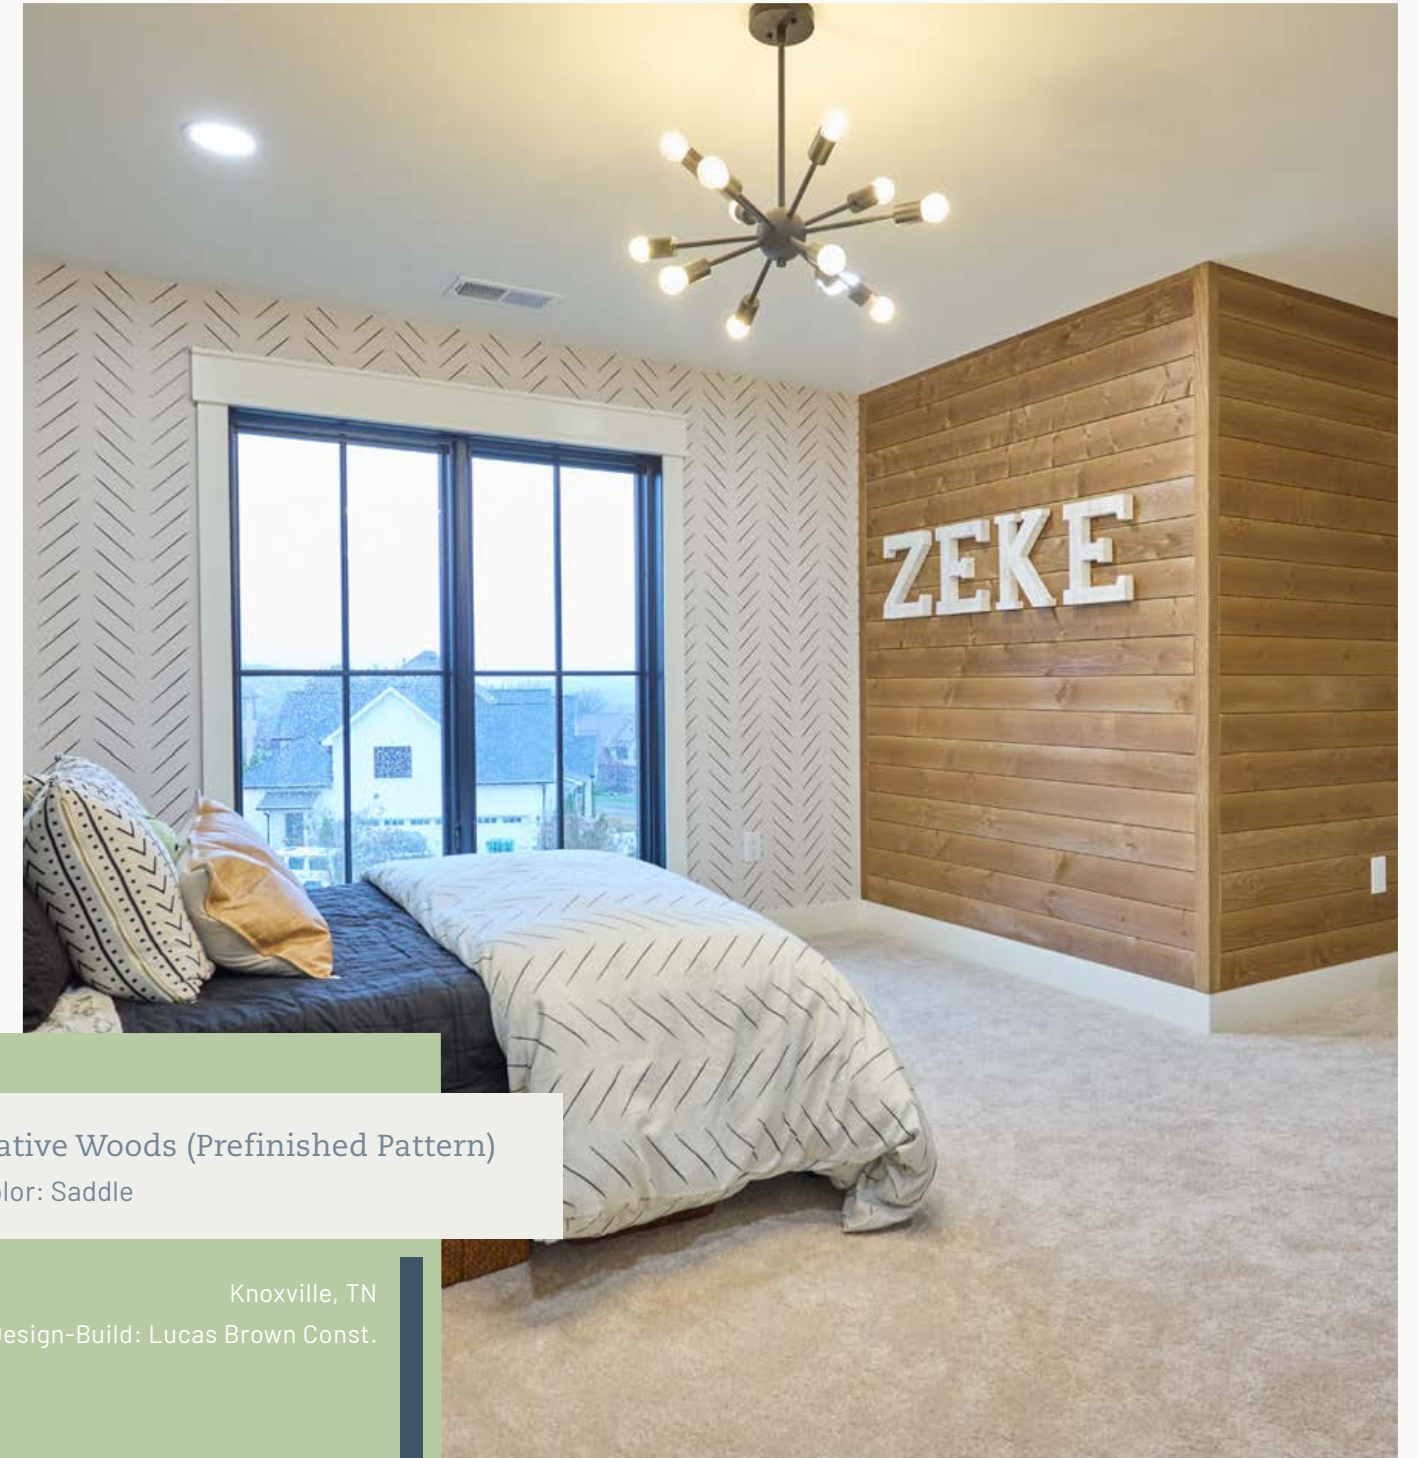

Native Woods (Prefinished Pattern)
Color: Saddle

Knoxville, TN
Design-Build: Lucas Brown Const.