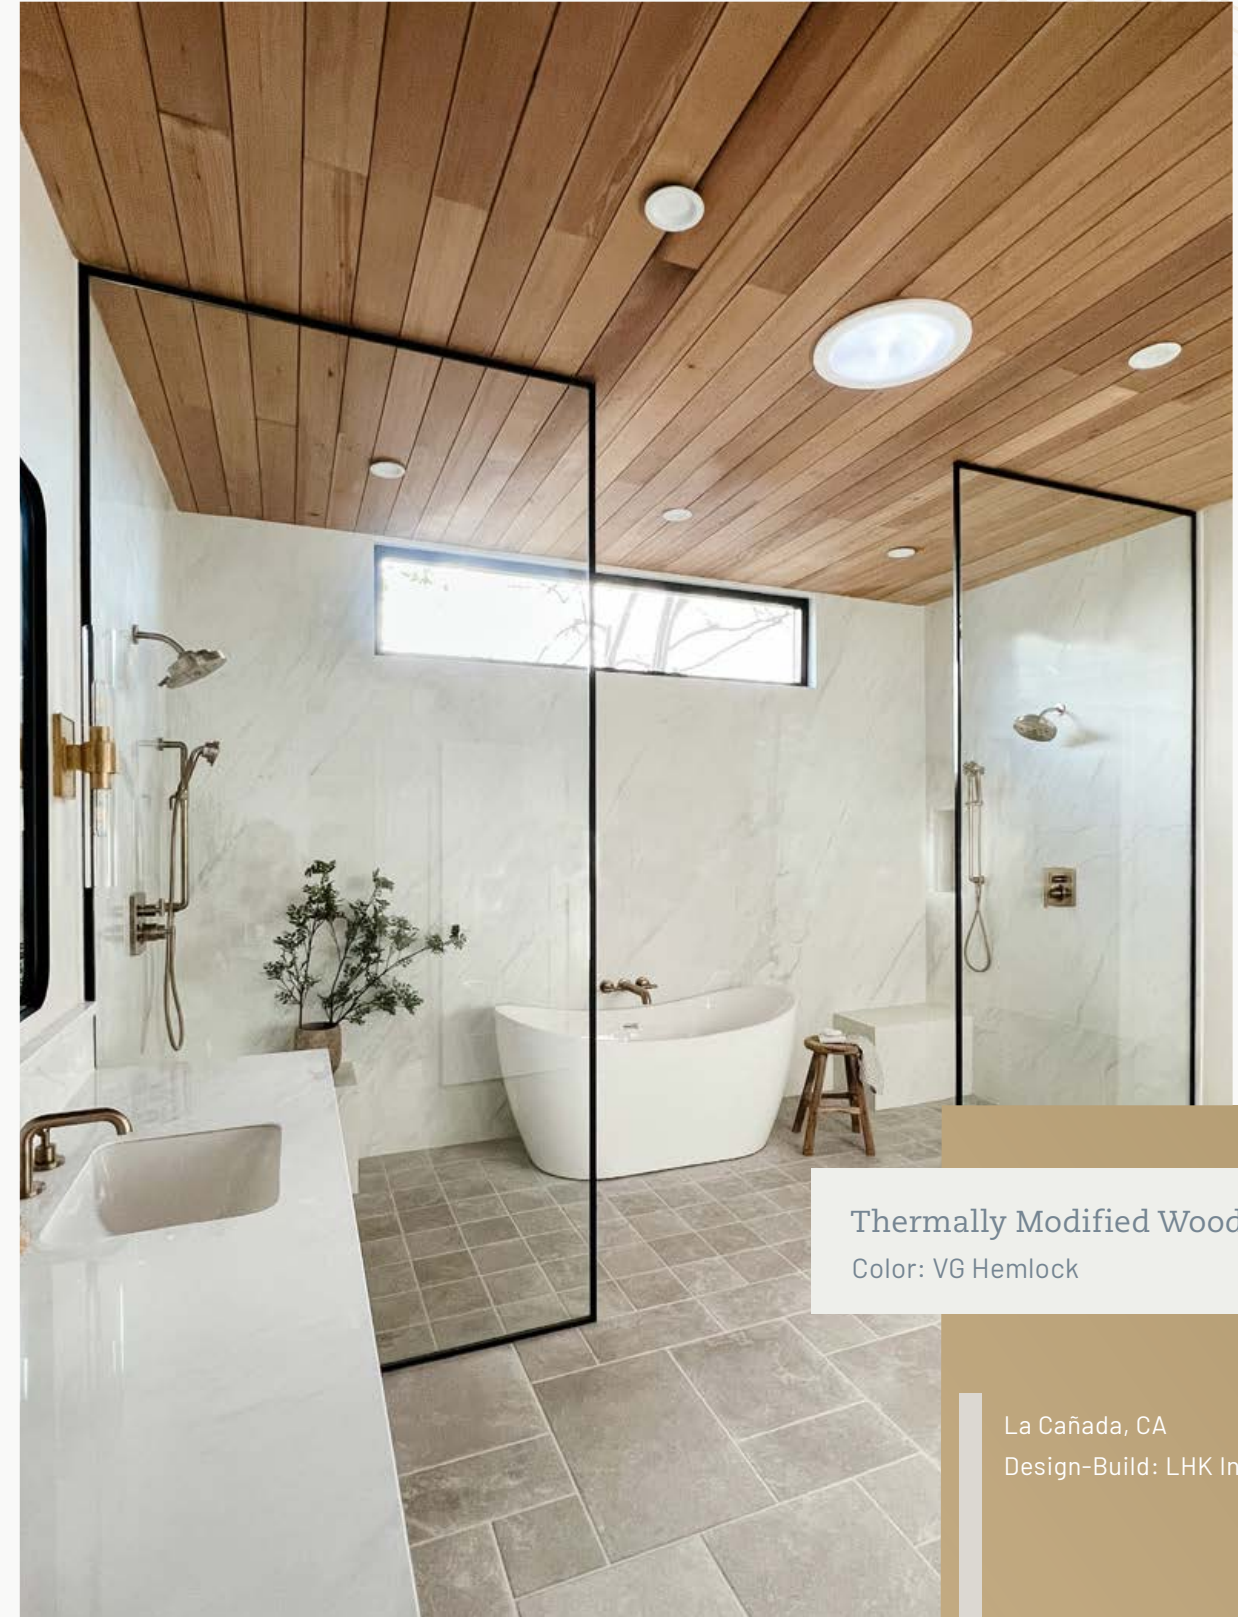

Thermally Modified Wood Collection
Color: VG Hemlock

La Cañada, CA
Design-Build: LHK Interiors

Thermally Modified Wood Collection

Color: Big Sky

Bozeman, MT
Design-Build: BLD Build

Thermally Modified Wood Collection