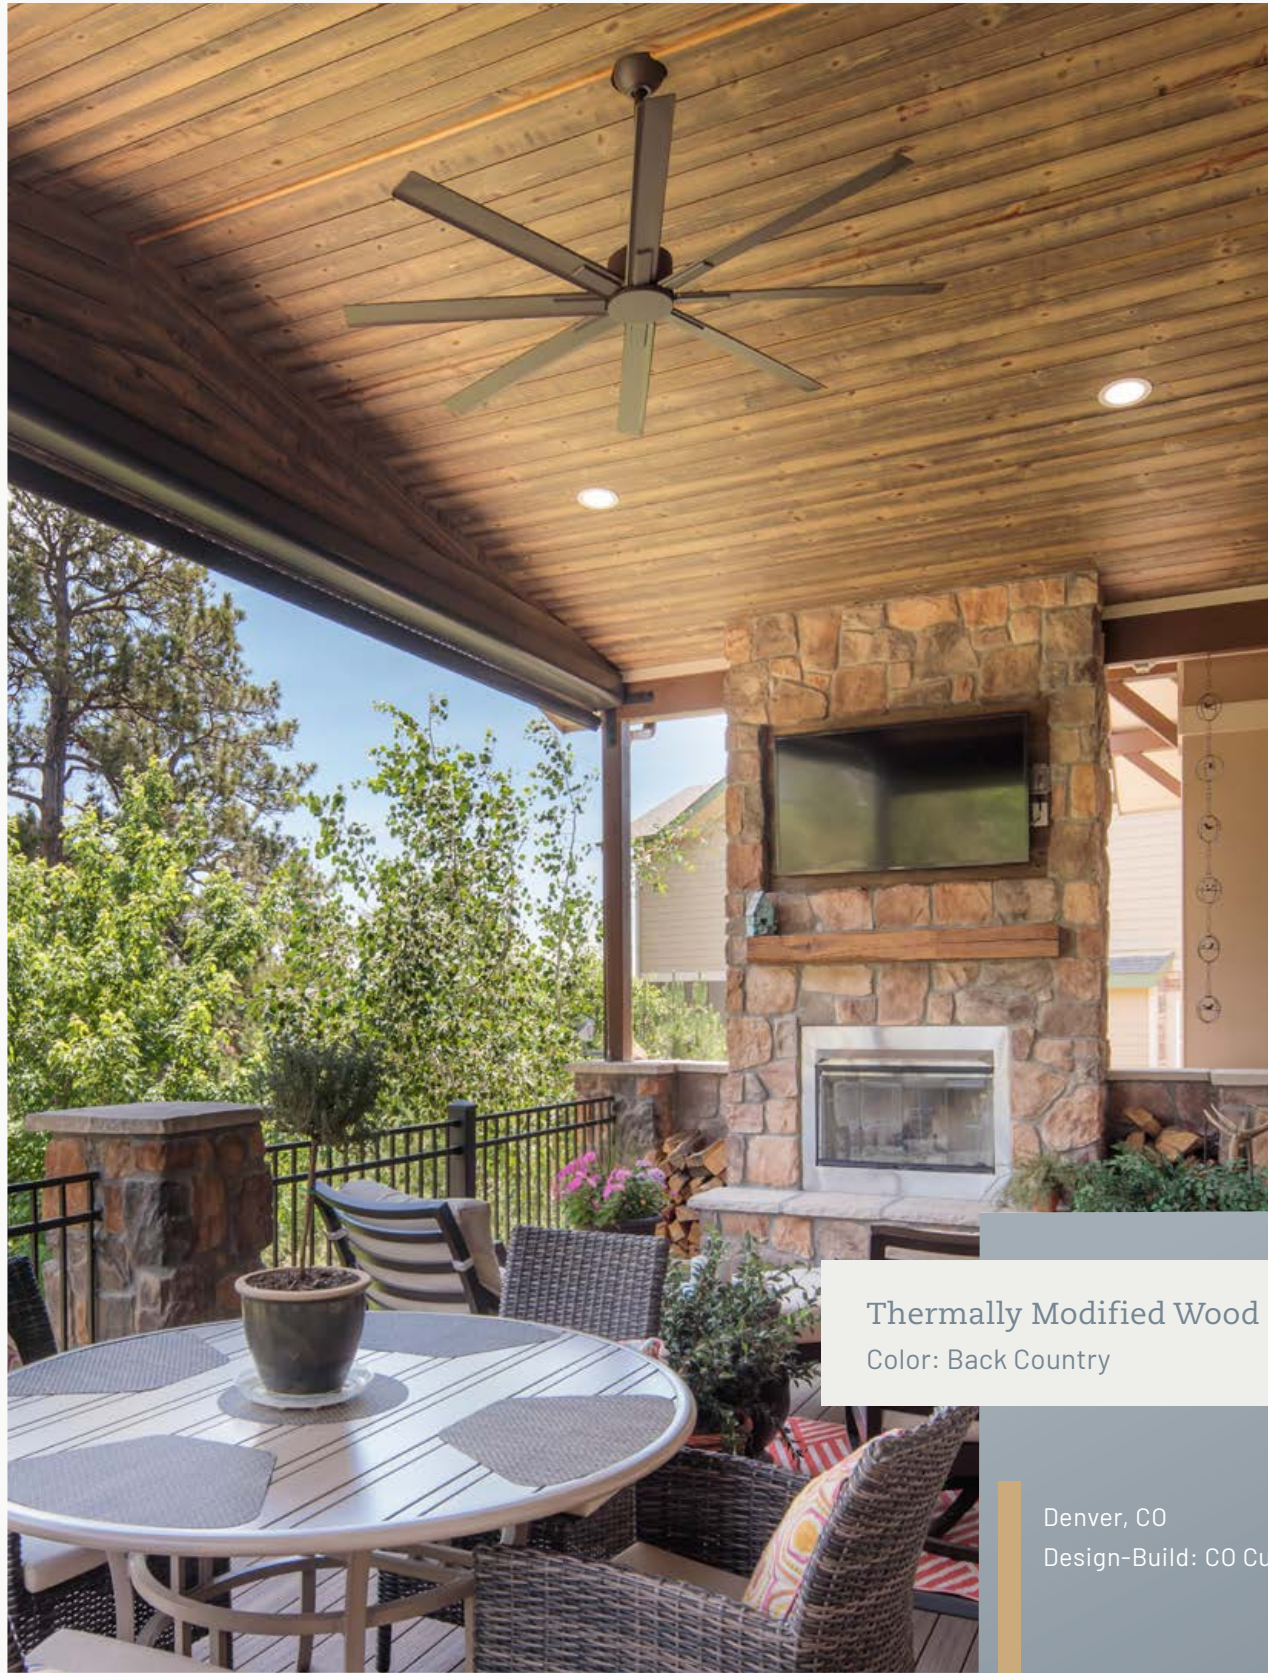

Thermally Modified Wood Collection
Color: Back Country

Denver, CO
Design-Build: CO Custom Decks