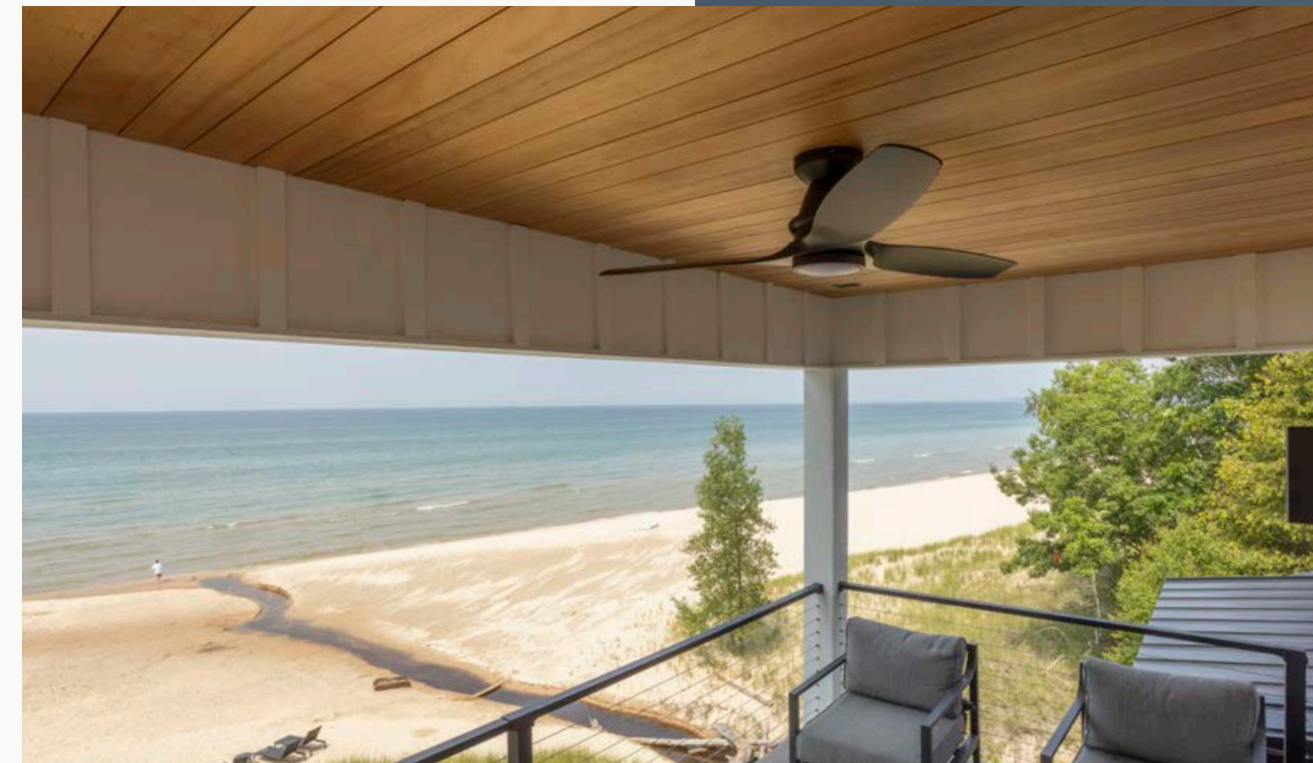

Pentwater, MI
GC: EK Construction