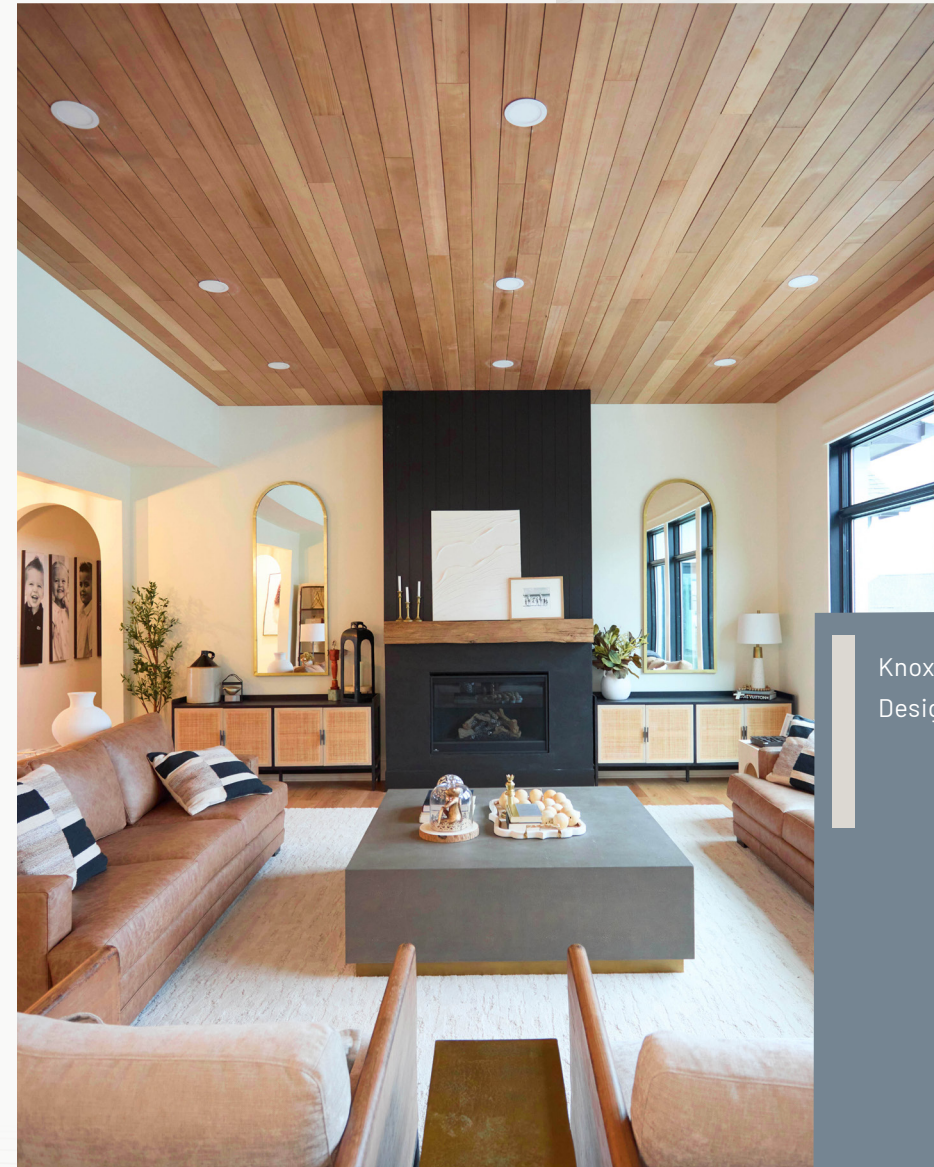

RESIDENTIAL

Knoxville, TN
Design-Build: Lucas Brown Const.

Thermally Modified Wood Collection
Color: Lost Trail & Black Forest

Thermally Modified Wood Collection
Color: VG Hemlock

Knoxville, TN
Design-Build: Lucas Brown Const.