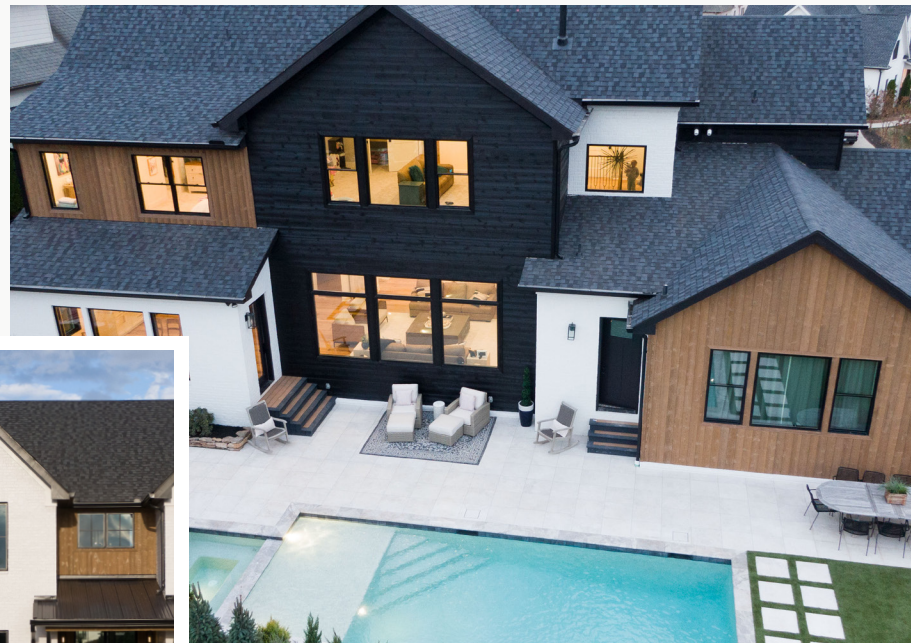

Thermally Modified Wood Collection
Color: Lost Trail & Black Forest