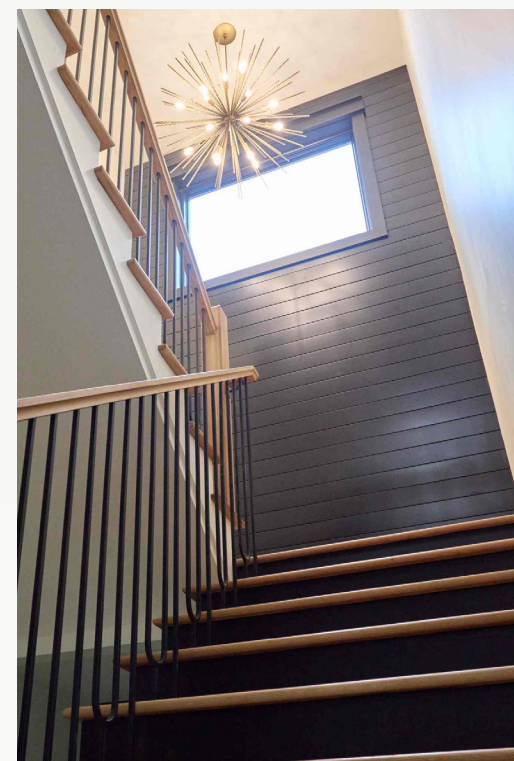

Timeless in Nickel Gap
reveal shiplap profile
Color: Primed (Painted)

Orange County, CA
Design-Build: West Lane Co.