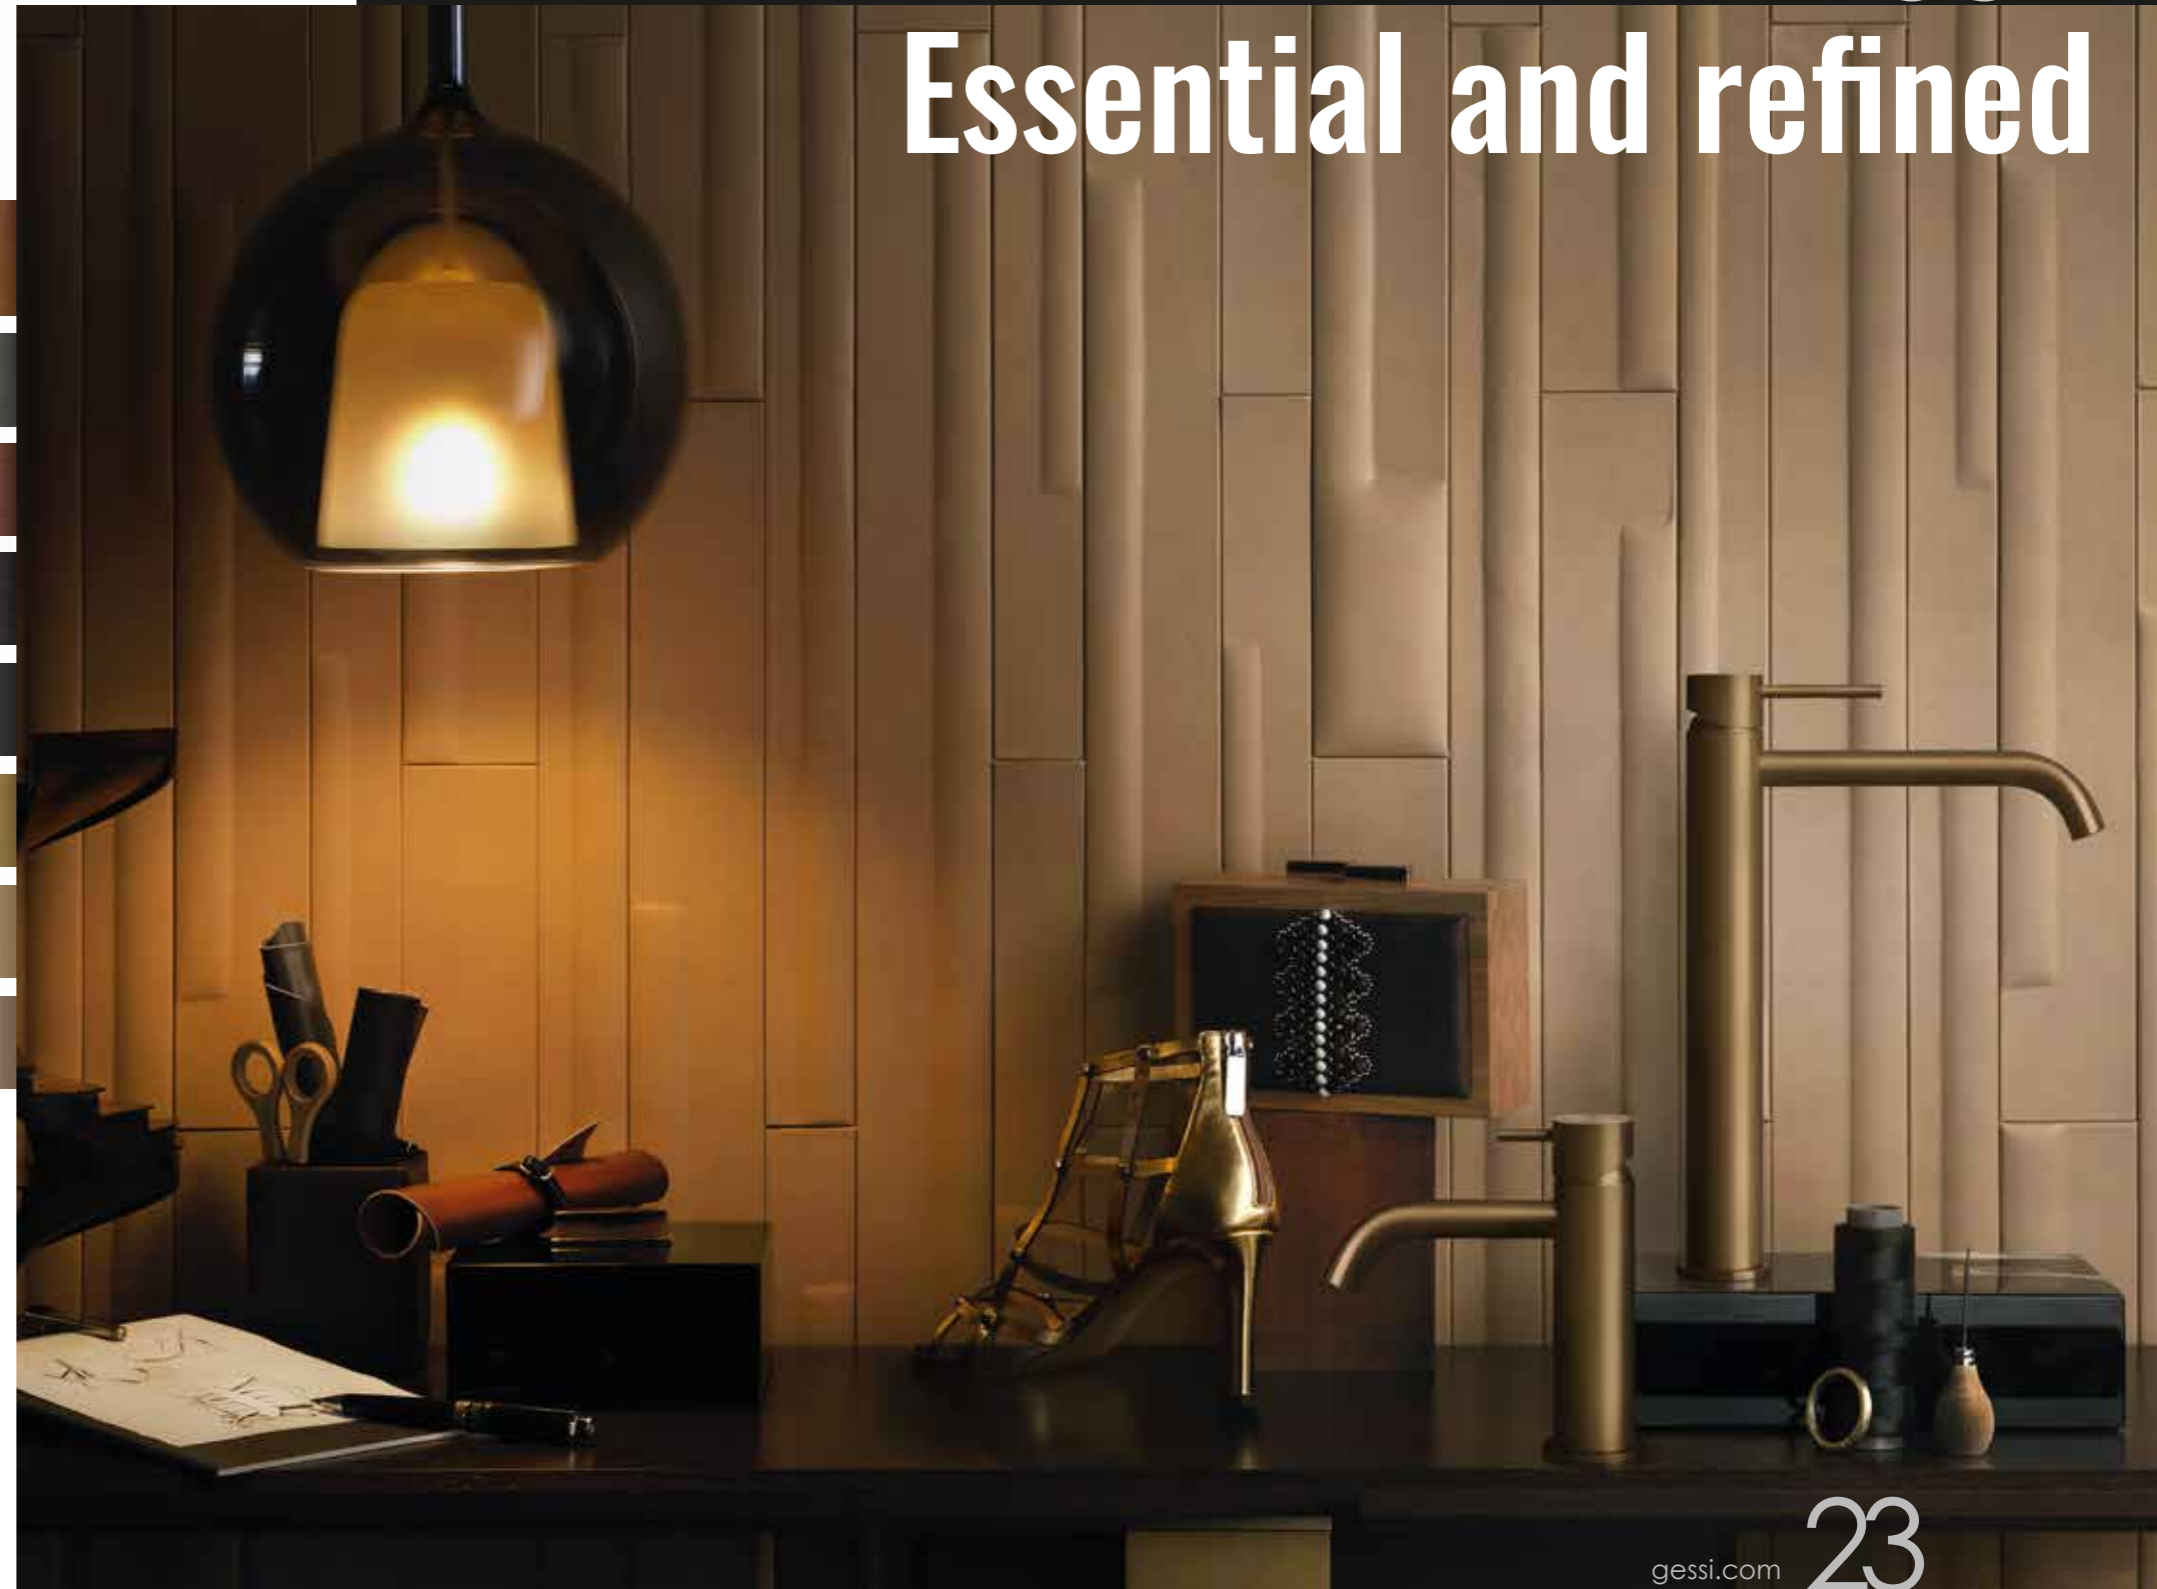

FLESSA

Essential and refined