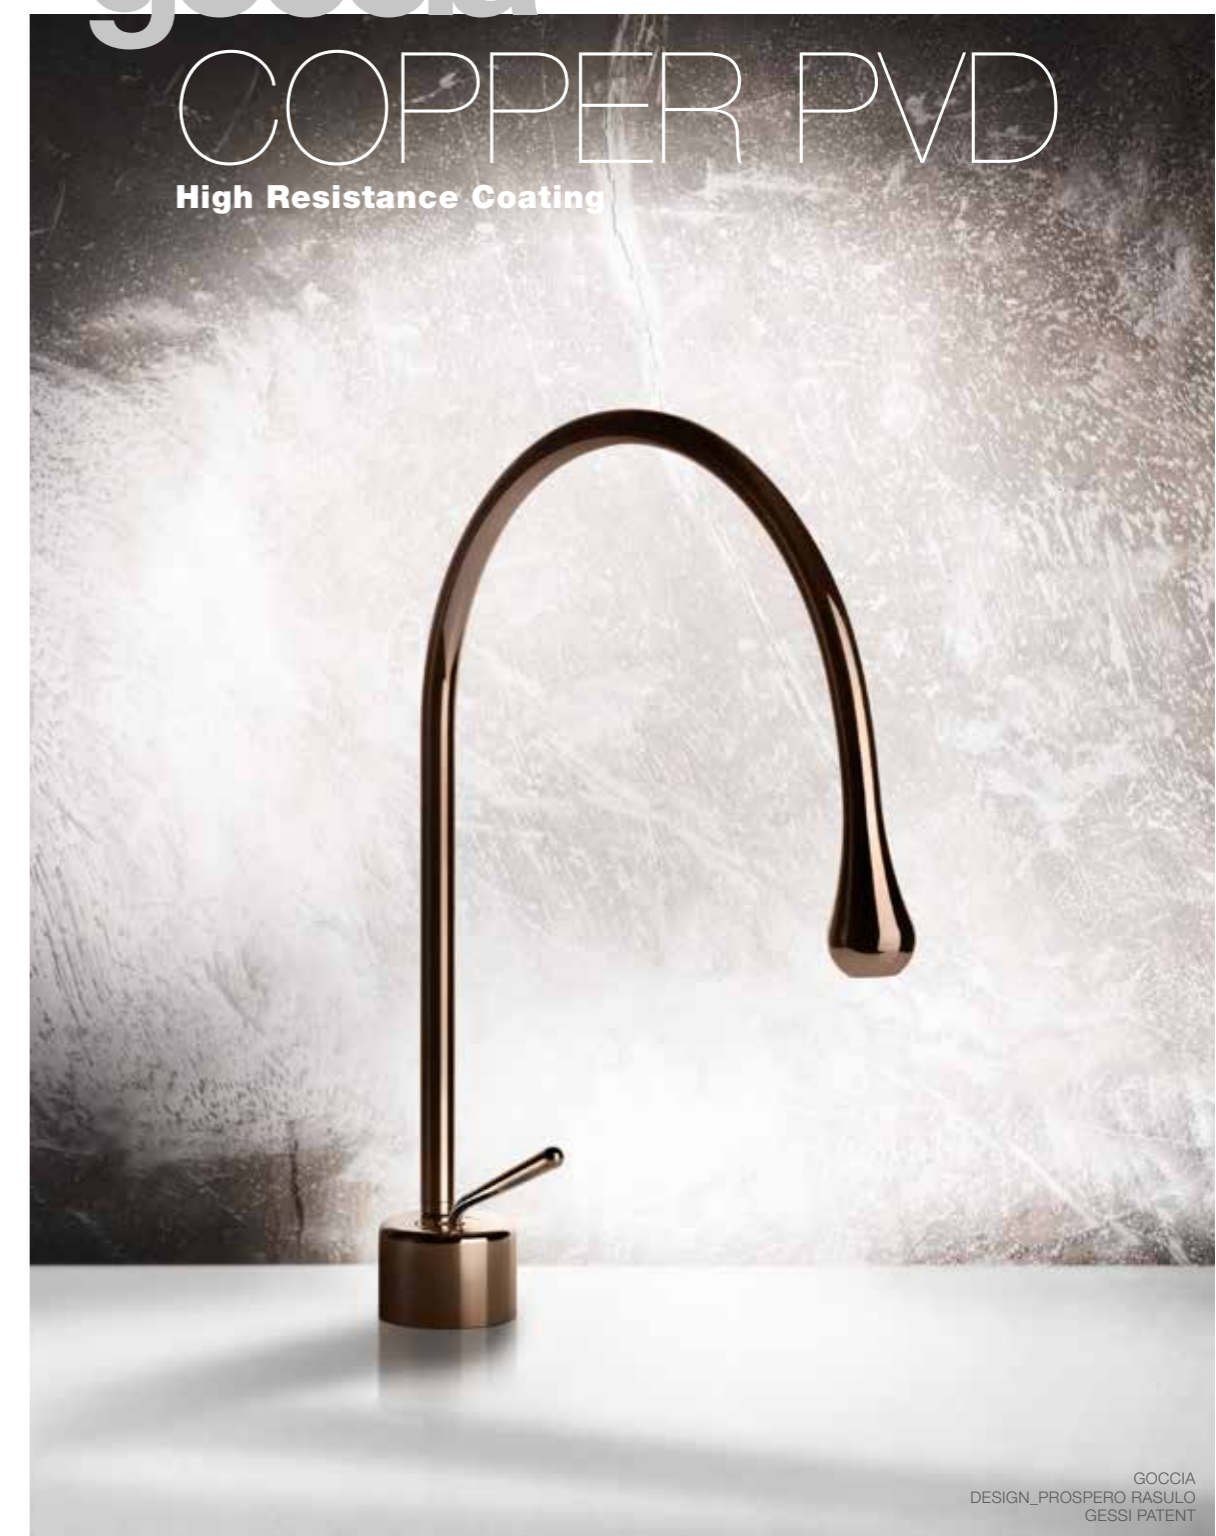

goccia
COPPER PVD
High Resistance Coating

GOCCIA
DESIGN_PROSPERO RASULO
GESSI PATENT