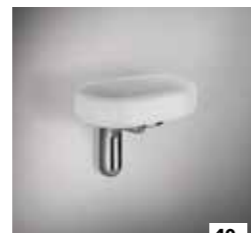

**43. 38019**  
WALL-MOUNTED BRUSH HOLDER  
IN GRES, WHITE. / PORTA SCOPINO  
IN GRES A PARETE BIANCO.  
**38020** BLACK. / NERO.

**36**

**34**

**35**

**39**

**40**

**41**

**42**