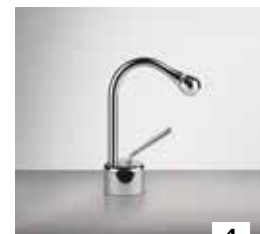

4. 33607
BIDET MIXER, WITHOUT WASTE. SWIVELLING SPOUT. / MISCELATORE BIDET SENZA SCARICO. BOCCA GIREVOLE.

5. 46189_33626
FREESTANDING BASIN MIXER, SHORT SPOUT, WITHOUT WASTE. SWIVELLING SPOUT. / MISCELATORE LAVABO DA TERRA BOCCA CORTA SENZA SCARICO. BOCCA GIREVOLE.

6. 46189_33630
FREESTANDING BASIN MIXER, LONG SPOUT, WITHOUT WASTE. SWIVELLING SPOUT. / MISCELATORE LAVABO DA TERRA BOCCA LUNGA SENZA SCARICO. BOCCA GIREVOLE.

7. 33699
CEILING-MOUNTED BASIN SPOUT. / BOCCA LAVABO A SOFFITTO. **33799** CUSTOM LENGHT. / LUNGHEZZA PERSONALIZZATA.

8. 33719
WALL-MOUNTED BASIN SPOUT, LONG VERSION. / BOCCA LAVABO A PARETE BOCCA LUNGA. **33715** SHORT SPOUT. / BOCCA CORTA. **33723** CUSTOM LENGHT. / LUNGHEZZA PERSONALIZZATA.