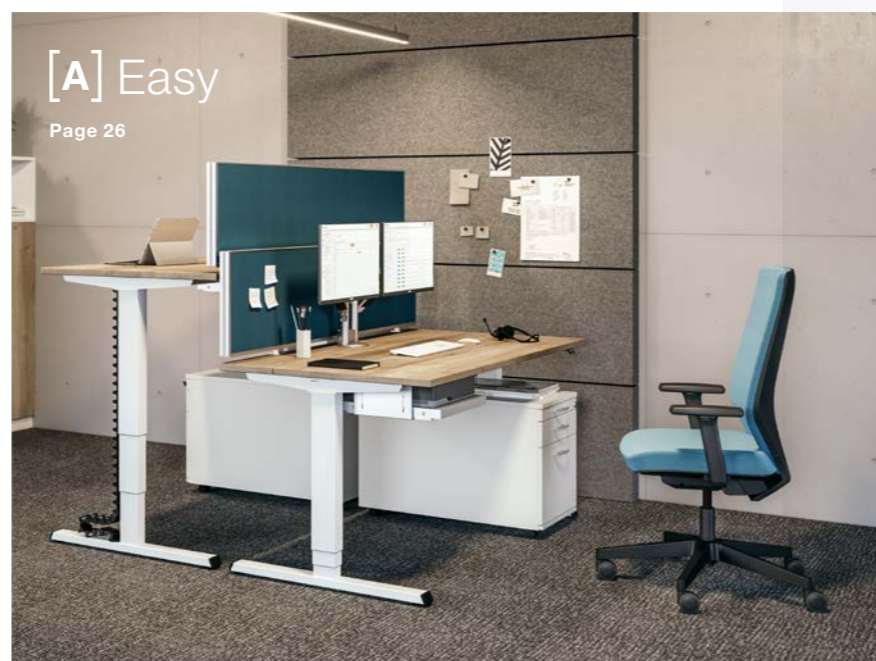

Desks

PRODUCT INFORMATION

ASSMANN

Contents

[A] CANVARO

Proven, efficient and always at the right height. Our Canvaro electric motorized desk delivers effortless height adjustment, enabling a quick and smooth switch between seated and standing positions.

Versatility for ergonomic work

The Canvaro sit-stand desk system is the ideal solution for every requirement. Available in a variety of frame variants, the desk series is designed to accommodate specific requirements. With its two elegant desk runners, Canvaro slips seamlessly into any office concept and creates an attractive look.