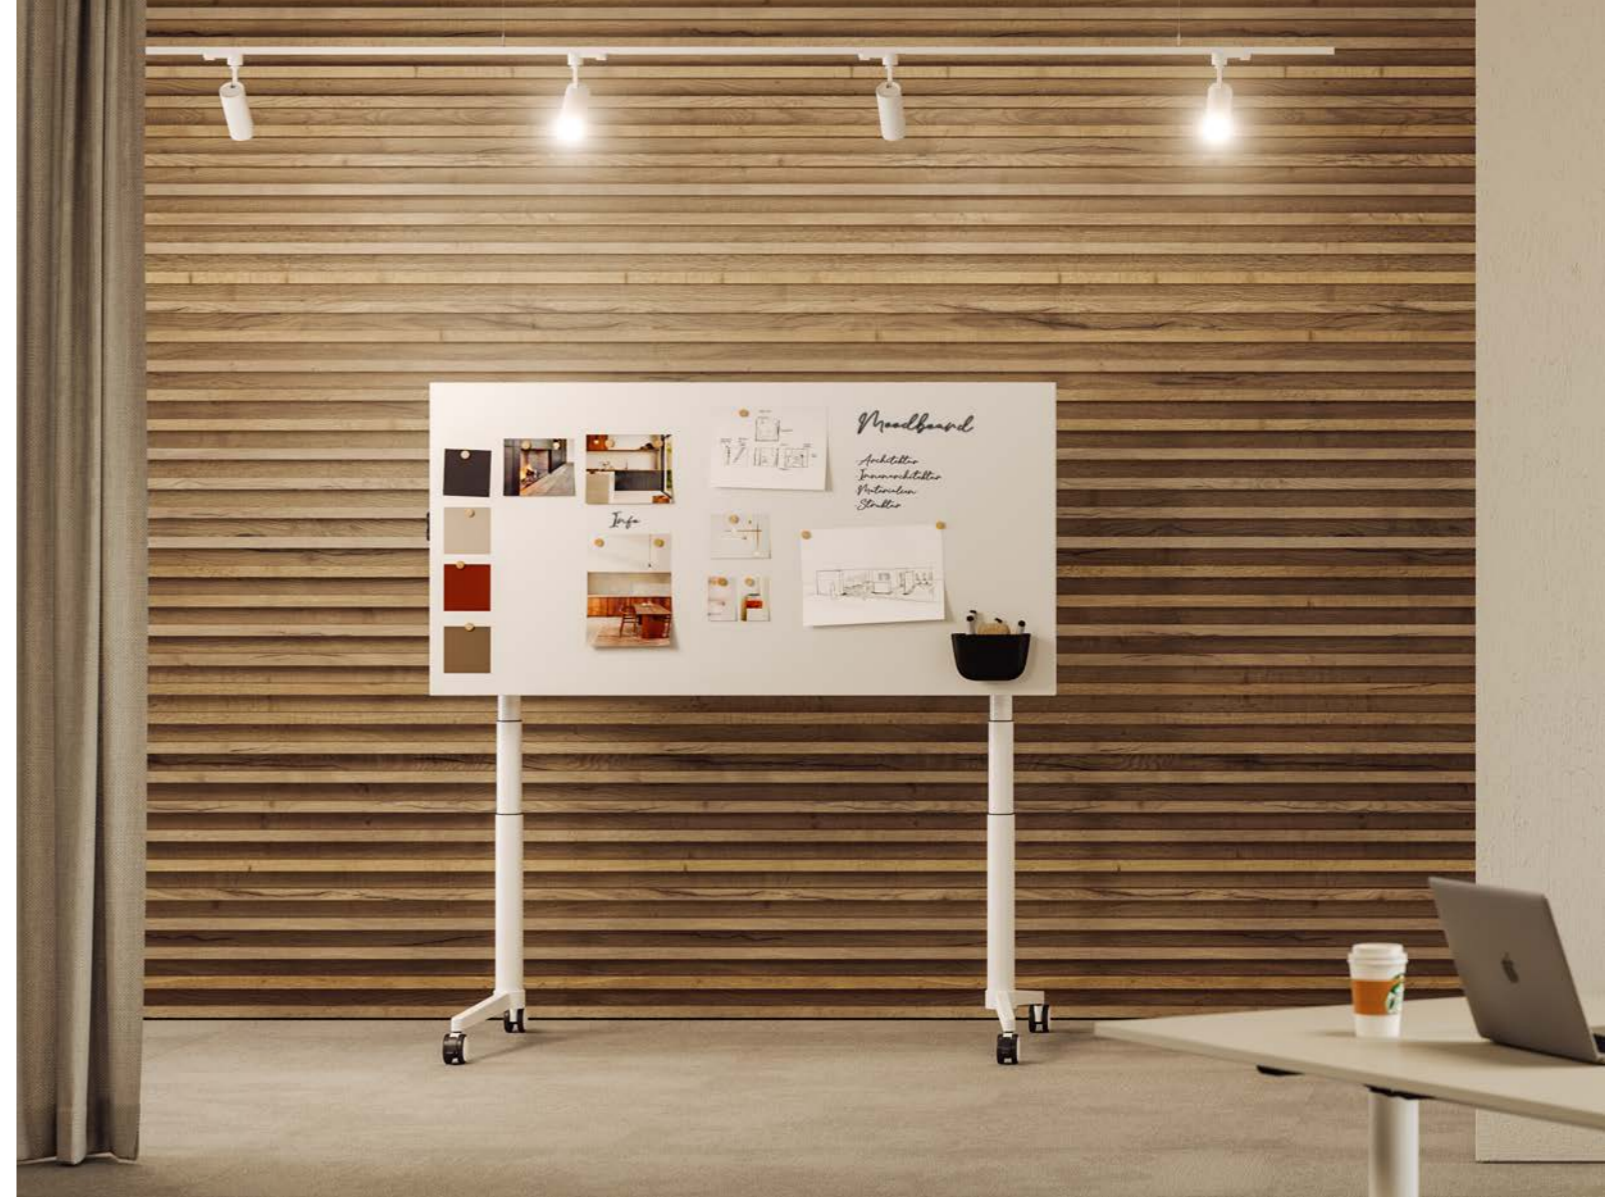

Electric height adjustment

Easy switch between a standing and seated work position.

Up/down operation

Rocker switch with up/down operation and LED display

Up/down operation with LED display

Up/down operation LED display / 4 memory keys to save settings

Up/down operation LED display / 4 memory keys to save settings and a USB port

Frame type
Round tube
Height adjustment:
720 – 1370 mm

Charged USB port for convenient smartphone charging

Multifunctional and compact

The desk and seminar table is fitted with a folding table top to enable stacking after use and efficient storage. This improves the options for optimised use of the available space. Equipped with casters, Pontis Hype tables are easy to move to accommodate individual space requirements and room layouts.

For improved creativity

The folding table top is optionally available as a writable or magnetic whiteboard that can swiftly convert for group brainstorming sessions during workshops.

Space-saving: Folding table top for stacked storage