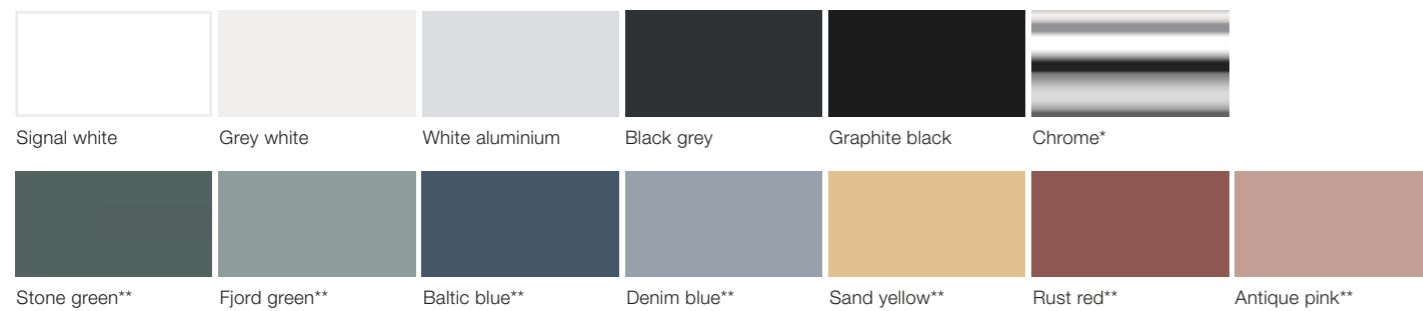

Frame colours

Canvaro | Cantaris | Tensos | Tensos Compact | Tensos Velo | Easy | Pontis Hype | Montevo | Solos

* Only available for Solos | ** Only available for Cantaris | Veneers on request

System

Tables