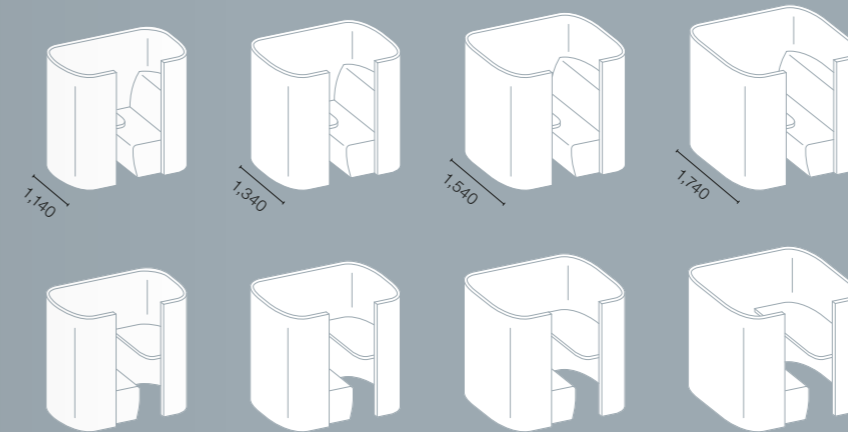

Accessories for Syneo Soft | Phone

Button

Dimmer

Touchscreen

Optional with soundproof floor seal

System

Syneo Soft | Lounge

Lounge Work
Height 1,400 mm | Width 1,540 mm

Lounge Conference
Height 1,400 mm | Width 2,540 mm

Lounge Work + Seat
Height 1,400 mm | Width 1,540 mm

Syneo Soft | Lounge

Lounge Seat
Height 1,400 mm | Depth 820 mm

Double Seat Element
Height 1,400 mm | Depth 1,570 mm

Quad Lounge Element
Height 1,400 mm | Depth 1,570 mm

Partition walls
Height 1,400 mm | Depth 70 mm

TV wall mount

Cushion

Netbox Pix

Adapter clamp set
(2 pieces)

(4 pieces)

Table (optional)
Depth 950 mm | 1,150 mm
1,350 mm | 1,550 mm

Syneo Soft | Lounge

Double seat element (left)
Height 1,400 mm | Depth 1,570 mm

Double seat element (right)
Height 1,400 mm | Depth 1,570 mm

Syneo Soft | Meeting | open

Height 2,360 mm

Tables

Cushions

TV wall mount