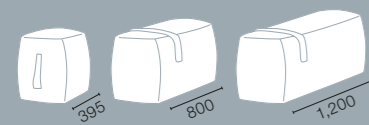

System

Syneo Part | Wondawall

Width 800/1,200 mm | Height 1,425/1,910 mm

Caster options

*Execution depending on equipment variant
Specifications subject to change. Information on variants and dimensions can be found in the electronic planning data. All dimensions in mm.

System

Syneo Part | Mobile Partition Walls

Mobile partition walls
 Mobile partition walls with rail
 Mobile partition wall with 2 flipchart holders
 Mobile partition wall whiteboard holders
 Mobile partition wall with metal panels, usable as a magnetic surface
 Mobile partition wall prepared for TV

Syneo Part | Diner

Diner
 Width 800/1,000/1,200 mm

Seating elements
 Height 505 mm
 Width 395 mm

Cabinet elements
 Height 3 or 4 levels
 Width 400 mm
 Depth 340 / 360 mm

Syneo Part | Coat Rack

Sliding door cabinet with coat rack element
 Height 1,710 mm