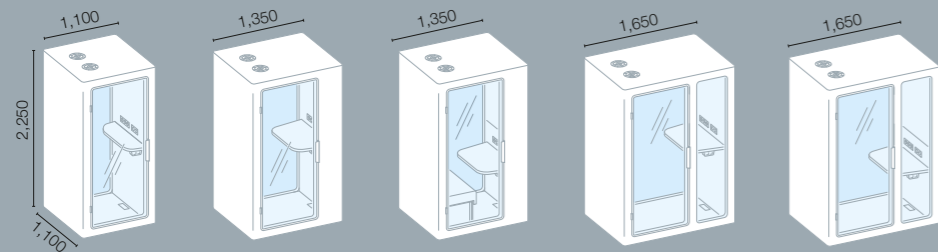

Single S (with standing table)
Single M (with standing table)
Single M (with seating table and benches)
Single L (with standing table)
Single L (with seating table)

Duo Pod (with standing table)
Duo Pod (with seating table and benches)

Accessories

Side table

Benches

Height 840 mm
 Depth 530 mm

[A] SYNEO PART

The clean design of the Syneo Part elements, combined with high-quality materials and appealing colors, creates a pleasant atmosphere and offers optimal comfort. The movable seating elements enable spontaneous informal exchanges, while the flexible partition walls provide a variety of uses and diverse functionalities.