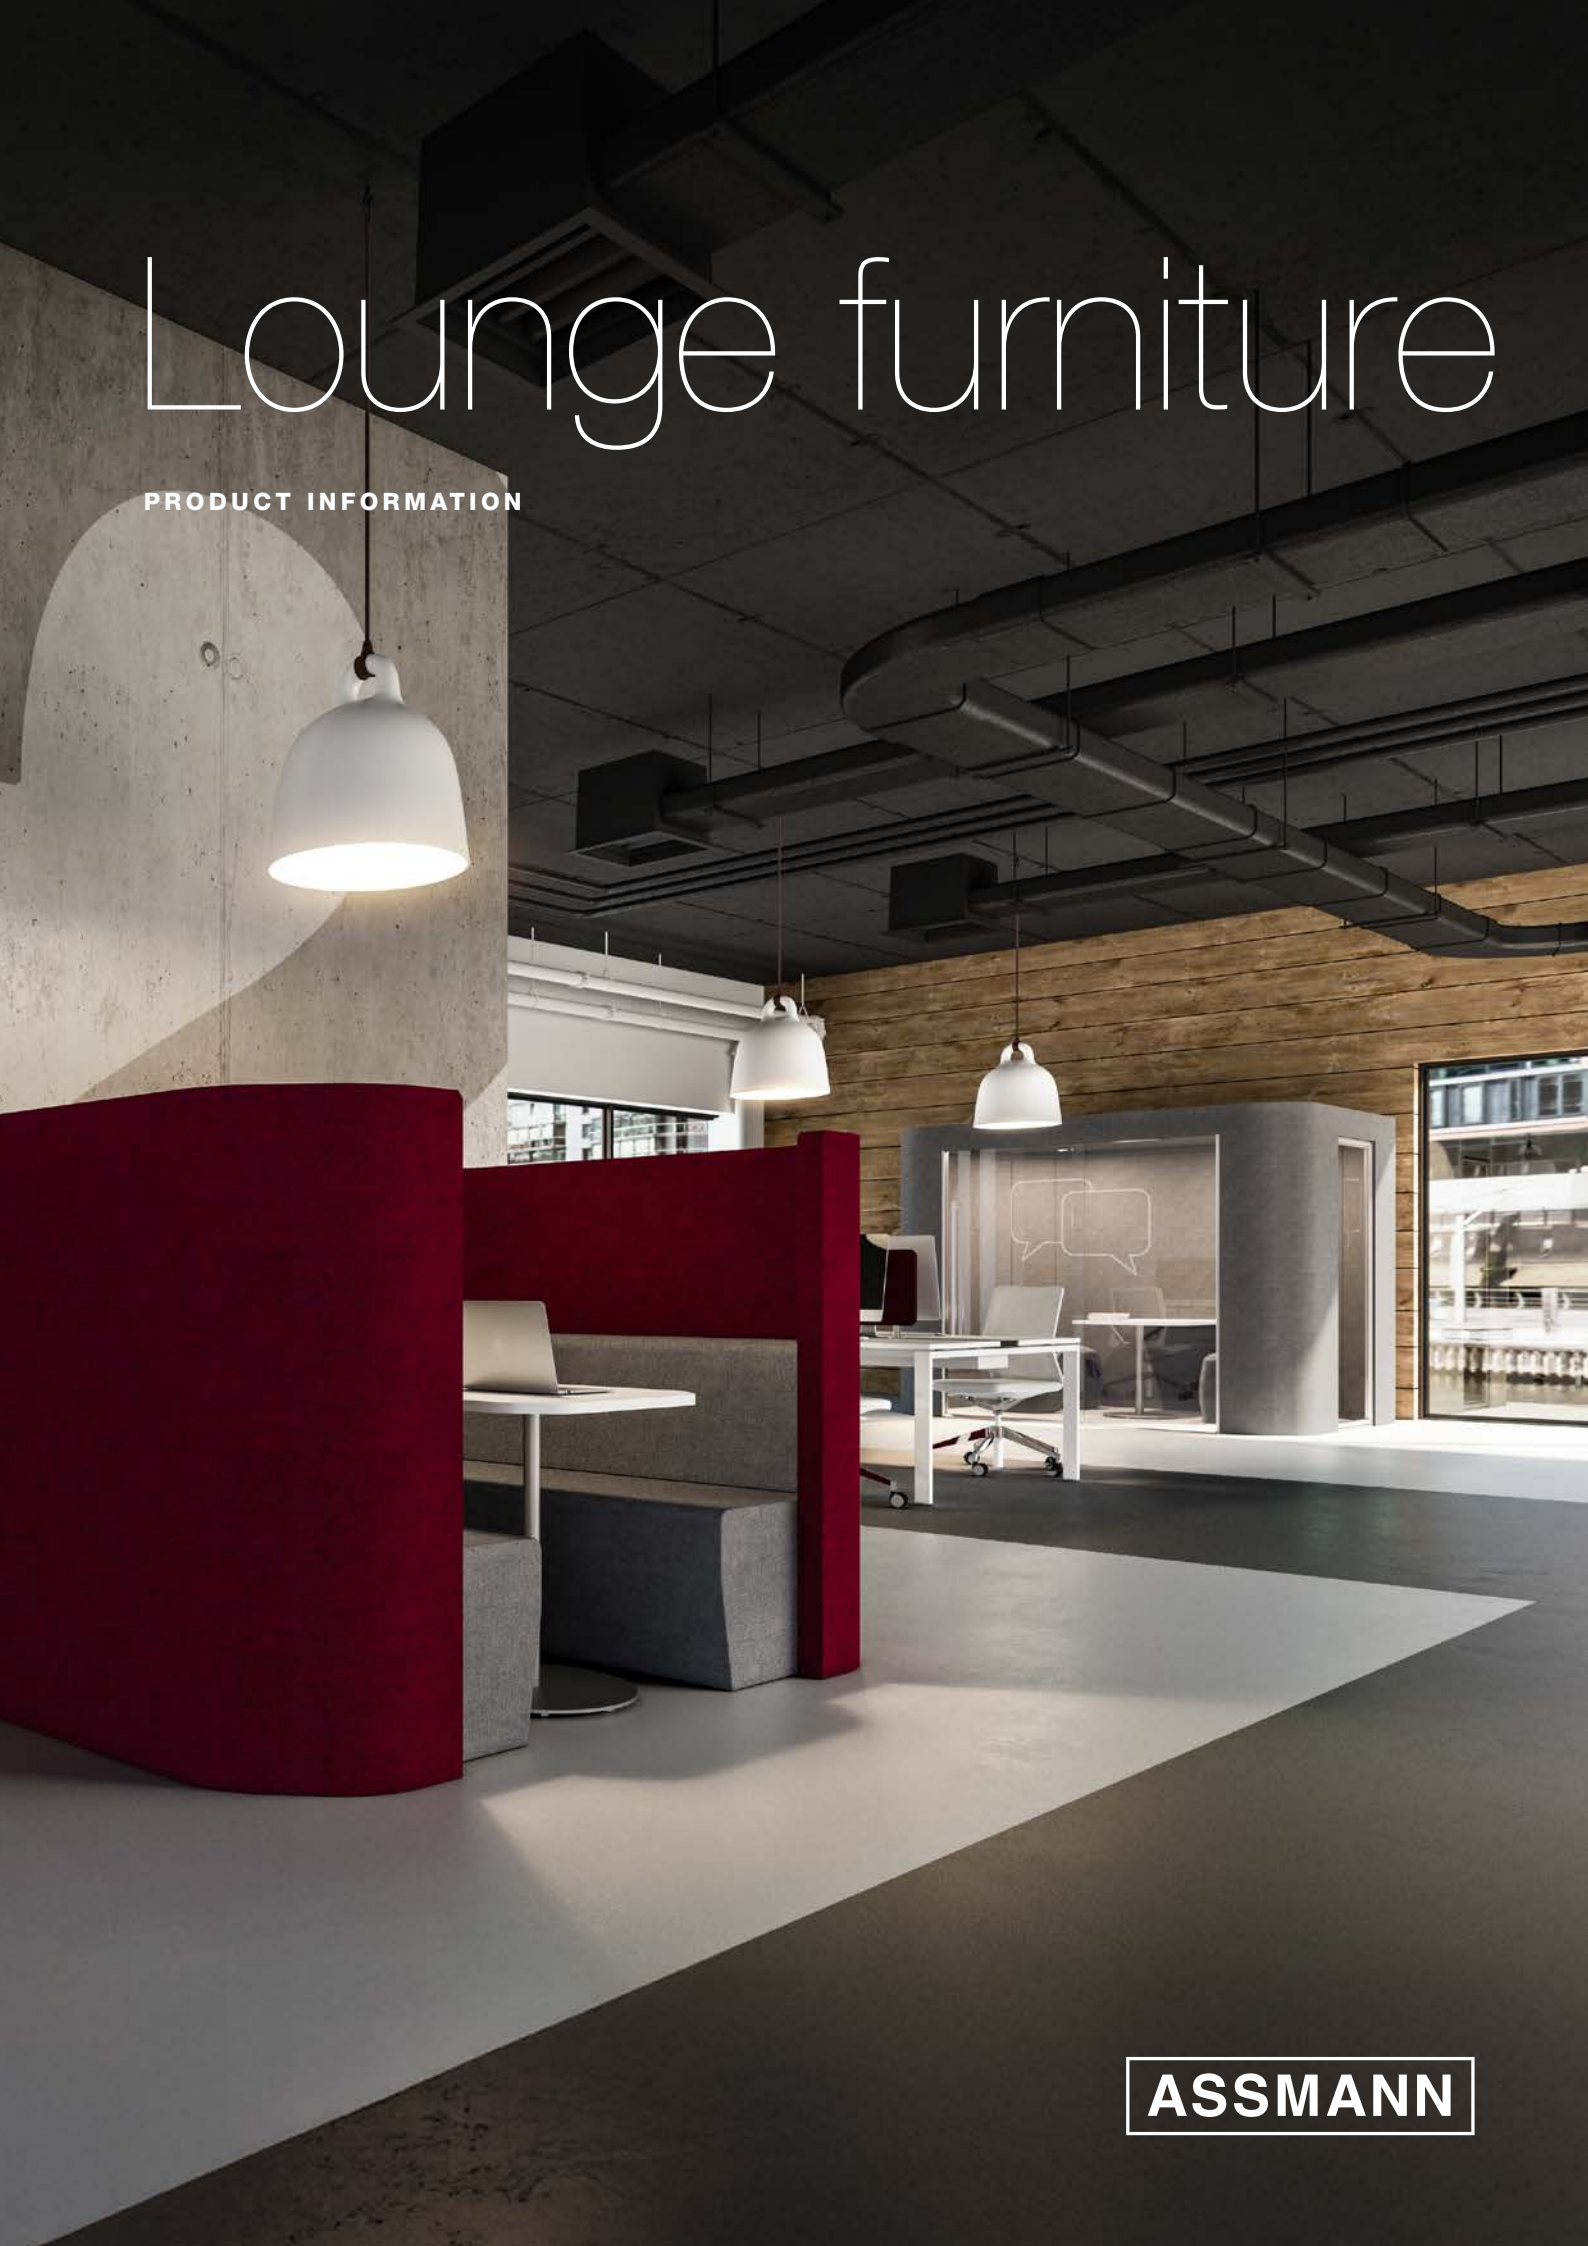

Lounge furniture

PRODUCT INFORMATION

ASSMANN

Contents

[A] SYNEO SOFT

The Syneo Soft lounge furniture offers stylish and inviting furnishing solutions – ideal for meetings, confidential conversations, or creative idea exchanges. Syneo Soft impresses with sound-absorbing materials, low-noise ventilation systems, and integrated motion sensors for lighting and ventilation.

Learn more
ass.al/8rxrgsj

Syneo Soft | Lounge

Communication zones reimagined and designed with an appealing design language: Syneo Soft lounge furniture focuses on stylish and acoustically effective furnishing solutions.

Lounge Work & Seat

Lounge Seat

Lounge Conference

Meeting Room | Retreat | Co-Learning-Space

Whether in open space offices, reception and waiting areas, or as a stylish learning and working environment – Syneo Soft lounge furniture can be used flexibly and provides space for meetings, quiet conversations, and creative idea exchange.