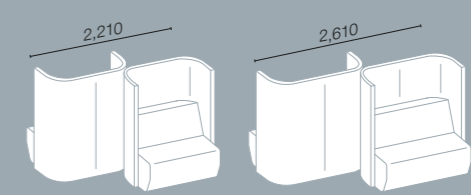

Lounge Conference
Height 1,400 mm | Width 2,540 mm

Lounge Work + Seat
Height 1,400 mm | Width 1,540 mm

Syneo Soft | Lounge

Lounge Seat
Height 1,400 mm | Depth 820 mm

Double Seat Element
Height 1,400 mm | Depth 1,570 mm

Quad Lounge Element
Height 1,400 mm | Depth 1,570 mm

Partition walls
Height 1,400 mm | Depth 70 mm

TV wall mount

Cushion

Netbox Pix

Adapter clamp set
(2 pieces)

(4 pieces)

Table (optional)
Depth 950 mm | 1,150 mm
1,350 mm | 1,550 mm

Syneo Soft | Lounge

Double seat element (left)
Height 1,400 mm | Depth 1,570 mm

Double seat element (right)
Height 1,400 mm | Depth 1,570 mm

Syneo Soft | Meeting | open

Height 2,360 mm

Tables

Cushions

TV wall mount

Power outlet

Syneo Soft | Meeting | closed

Height 2,300 / 2,450 mm | Width 2,840 mm

Power outlet

Touchscreen
(ventilation + light)

Button
(light)

Dimmer
(ventilation + light)

Tables