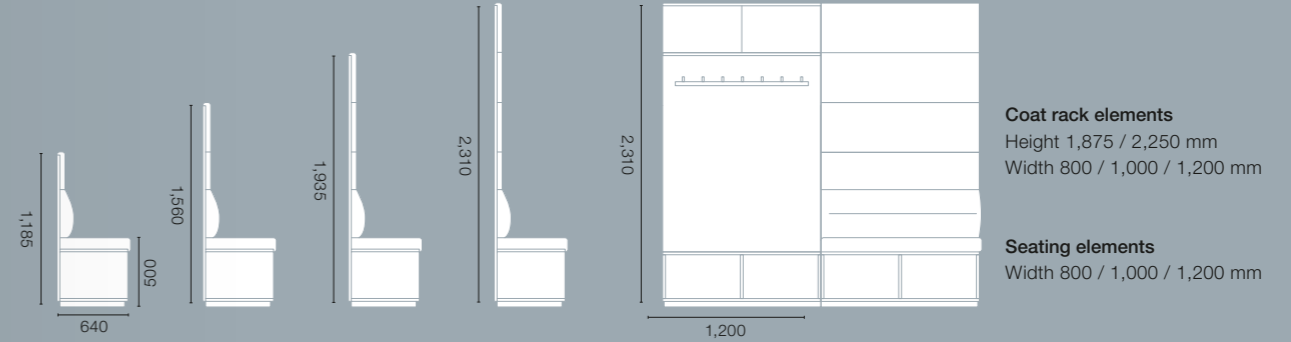

Syneo Part | Diner

Diner
 Width 800/1,000/1,200 mm

Seating elements
 Height 505 mm
 Width 395 mm

Cabinet elements
 Height 3 or 4 levels
 Width 400 mm
 Depth 340 / 360 mm

Syneo Part | Coat Rack

Sliding door cabinet with coat rack element
 Height 1,710 mm