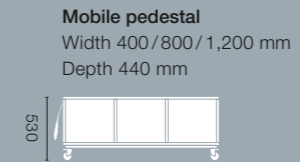

System

Syneo Part | Wondawall

Width 800/1,200 mm | Height 1,425/1,910 mm

Caster options

*Execution depending on equipment variant
Specifications subject to change. Information on variants and dimensions can be found in the electronic planning data. All dimensions in mm.

Syneo Part | Diner

Diner
 Width 800/1,000/1,200 mm

Seating elements
 Height 505 mm
 Width 395 mm

Cabinet elements
 Height 3 or 4 levels
 Width 400 mm
 Depth 340 / 360 mm

Syneo Part | Coat Rack

Sliding door cabinet with coat rack element
 Height 1,710 mm