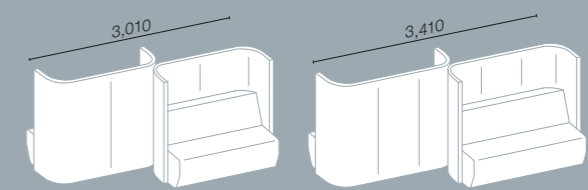

Lounge Conference
Height 1,400 mm | Width 2,540 mm

Lounge Work + Seat
Height 1,400 mm | Width 1,540 mm

Syneo Soft | Lounge

Lounge Seat
Height 1,400 mm | Depth 820 mm

Double Seat Element
Height 1,400 mm | Depth 1,570 mm

Quad Lounge Element
Height 1,400 mm | Depth 1,570 mm

Partition walls
Height 1,400 mm | Depth 70 mm

TV wall mount

Cushion

Netbox Pix

Adapter clamp set
(2 pieces)

(4 pieces)

Table (optional)
Depth 950 mm | 1,150 mm
1,350 mm | 1,550 mm

Syneo Soft | Lounge

Double seat element (left)
Height 1,400 mm | Depth 1,570 mm

Double seat element (right)
Height 1,400 mm | Depth 1,570 mm

Syneo Soft | Meeting | open

Height 2,360 mm

Tables

Cushions

TV wall mount

Power outlet

Syneo Soft | Meeting | closed

Height 2,300 / 2,450 mm | Width 2,840 mm

Power outlet

Touchscreen
(ventilation + light)

Button
(light)

Dimmer
(ventilation + light)

Tables