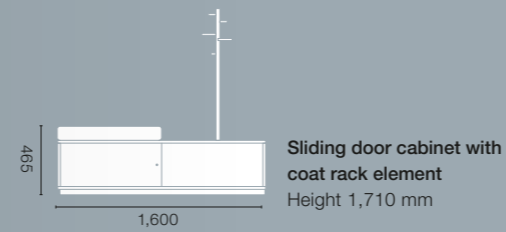

Syneo Part | Diner

Diner
 Width 800/1,000/1,200 mm

Seating elements
 Height 505 mm
 Width 395 mm

Cabinet elements
 Height 3 or 4 levels
 Width 400 mm
 Depth 340 / 360 mm

Syneo Part | Coat Rack

Sliding door cabinet with coat rack element
 Height 1,710 mm