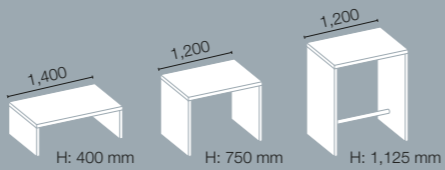

Lounge Conference
Height 1,400 mm | Width 2,540 mm

Lounge Work + Seat
Height 1,400 mm | Width 1,540 mm

Syneo Soft | Lounge

Lounge Seat
Height 1,400 mm | Depth 820 mm

Double Seat Element
Height 1,400 mm | Depth 1,570 mm

Syneo Soft | Lounge

Double seat element (left)
Height 1,400 mm | Depth 1,570 mm

Double seat element (right)
Height 1,400 mm | Depth 1,570 mm

Syneo Soft | Meeting | open

Height 2,360 mm

Tables

Cushions

TV wall mount

Syneo Line | Lounge

The stylish Syneo Line lounge furniture combines appealing design and high functionality – from temporary workstations to practical coat storage solutions.

System

Lounge

Seating lounge
Height 930 mm | Depth 800 mm

Lounge elements
Height 1,560 mm | Depth 800 mm

Wall elements
Height 1,560 mm | Depth 800 mm

Temporary workstations
Height 1,560 mm | Depth 800 mm

Seating elements
Height 505 mm | Depth 395 mm

Tables
Depth 600 mm