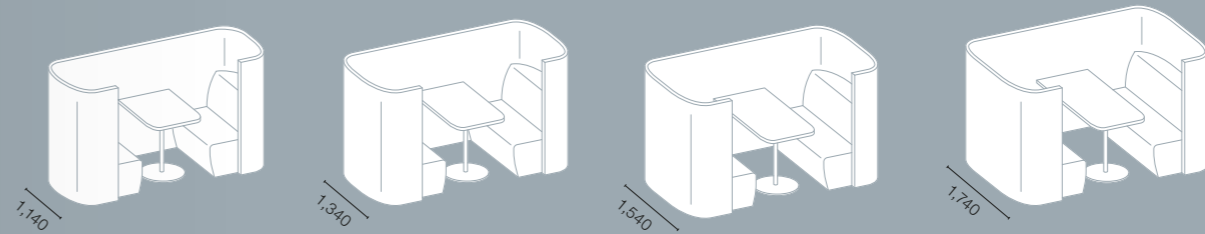

Accessories for Syneo Soft | Phone

Button

Dimmer

Touchscreen

Optional with soundproof floor seal

System

Syneo Soft | Lounge

Lounge Work
Height 1,400 mm | Width 1,540 mm

Lounge Conference
Height 1,400 mm | Width 2,540 mm

Lounge Work + Seat
Height 1,400 mm | Width 1,540 mm

Syneo Soft | Lounge

Lounge Seat
Height 1,400 mm | Depth 820 mm

Double Seat Element
Height 1,400 mm | Depth 1,570 mm

Quad Lounge Element
Height 1,400 mm | Depth 1,570 mm

Partition walls
Height 1,400 mm | Depth 70 mm

TV wall mount

Cushion

Netbox Pix

Adapter clamp set
(2 pieces)

(4 pieces)

Table (optional)
Depth 950 mm | 1,150 mm
1,350 mm | 1,550 mm

Syneo Soft | Lounge

Double seat element (left)
Height 1,400 mm | Depth 1,570 mm

Double seat element (right)
Height 1,400 mm | Depth 1,570 mm

Syneo Soft | Meeting | open

Height 2,360 mm

Tables

Cushions

TV wall mount