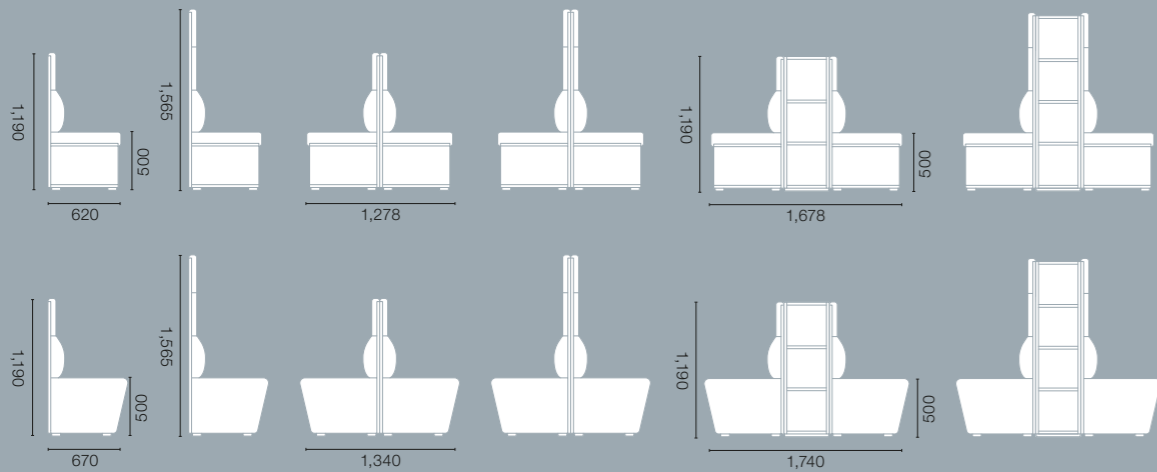

System

Syneo Part | Wondawall

Width 800/1,200 mm | Height 1,425/1,910 mm

Caster options

*Execution depending on equipment variant
Specifications subject to change. Information on variants and dimensions can be found in the electronic planning data. All dimensions in mm.

System

Syneo Part | Mobile Partition Walls

Mobile partition walls
 Mobile partition walls with rail
 Mobile partition wall with 2 flipchart holders
 Mobile partition wall whiteboard holders
 Mobile partition wall with metal panels, usable as a magnetic surface
 Mobile partition wall prepared for TV

Syneo Part | Diner

Diner
 Width 800/1,000/1,200 mm

Seating elements
 Height 505 mm
 Width 395 mm

Cabinet elements
 Height 3 or 4 levels
 Width 400 mm
 Depth 340 / 360 mm

Syneo Part | Coat Rack

Sliding door cabinet with coat rack element
 Height 1,710 mm