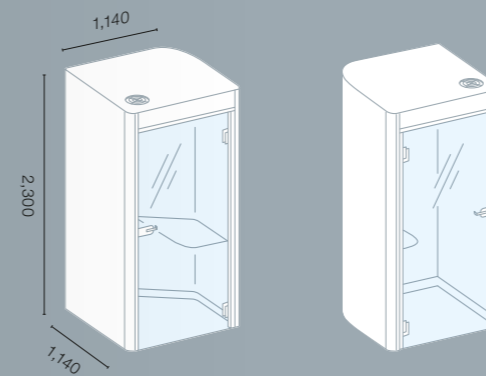

Syneo Soft | Phone

Side table

Side table

Button
(light)

Dimmer
(ventilation + light)

Touchscreen
(ventilation + light)