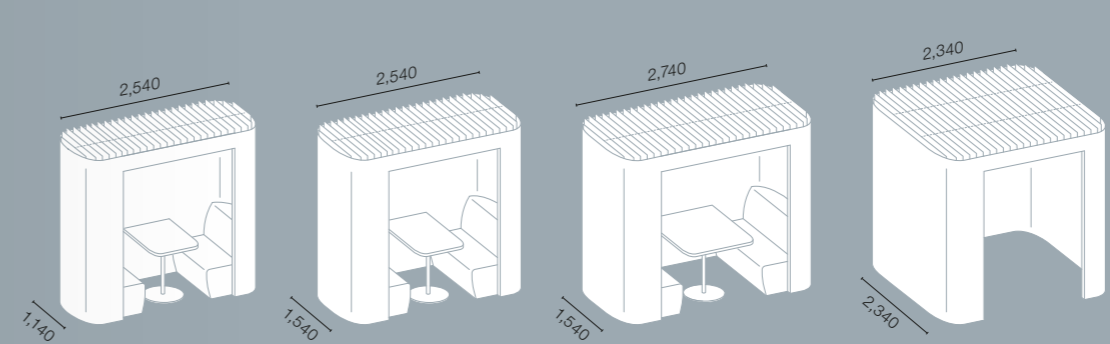

Lounge Conference
Height 1,400 mm | Width 2,540 mm

Lounge Work + Seat
Height 1,400 mm | Width 1,540 mm

Syneo Soft | Lounge

Lounge Seat
Height 1,400 mm | Depth 820 mm

Double Seat Element
Height 1,400 mm | Depth 1,570 mm

Quad Lounge Element
Height 1,400 mm | Depth 1,570 mm

Partition walls
Height 1,400 mm | Depth 70 mm

TV wall mount

Cushion

Netbox Pix

Adapter clamp set
(2 pieces)

(4 pieces)

Table (optional)
Depth 950 mm | 1,150 mm
1,350 mm | 1,550 mm

Syneo Soft | Lounge

Double seat element (left)
Height 1,400 mm | Depth 1,570 mm

Double seat element (right)
Height 1,400 mm | Depth 1,570 mm

Syneo Soft | Meeting | open

Height 2,360 mm

Tables

Cushions

TV wall mount

Power outlet

Syneo Soft | Meeting | closed

Height 2,300 / 2,450 mm | Width 2,840 mm

Power outlet

Touchscreen
(ventilation + light)

Button
(light)

Dimmer
(ventilation + light)

Tables