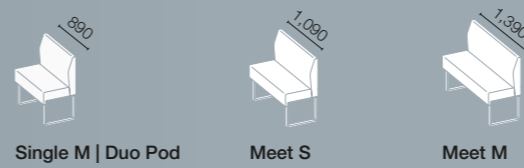

Syneo Soft | Lounge

Double seat element (left)
Height 1,400 mm | Depth 1,570 mm

Double seat element (right)
Height 1,400 mm | Depth 1,570 mm

Syneo Soft | Meeting | open

Height 2,360 mm

Tables

Cushions

TV wall mount

Single S (with standing table)
Single M (with standing table)
Single M (with seating table and benches)
Single L (with standing table)
Single L (with seating table)

Duo Pod (with standing table)
Duo Pod (with seating table and benches)

Accessories

Side table

Benches

Height 840 mm
 Depth 530 mm

[A] SYNEO PART

The clean design of the Syneo Part elements, combined with high-quality materials and appealing colors, creates a pleasant atmosphere and offers optimal comfort. The movable seating elements enable spontaneous informal exchanges, while the flexible partition walls provide a variety of uses and diverse functionalities.

Learn more
ass.al/5r5sp75

Syneo Part | Diner Module

The Syneo Part Diner Modules can be connected to each other or additionally expanded with a storage element. The comfortable backrests are available in two different heights.