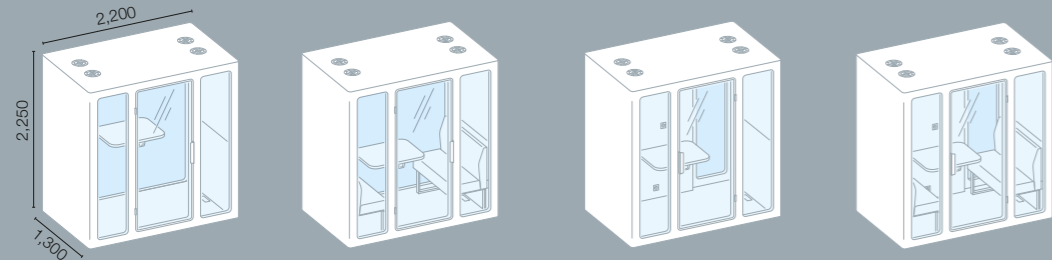

Single S (with standing table)
Single M (with standing table)
Single M (with seating table and benches)
Single L (with standing table)
Single L (with seating table)

Duo Pod (with standing table)
Duo Pod (with seating table and benches)

Accessories

Side table

Benches

Height 840 mm
 Depth 530 mm

[A] SYNEO PART

The clean design of the Syneo Part elements, combined with high-quality materials and appealing colors, creates a pleasant atmosphere and offers optimal comfort. The movable seating elements enable spontaneous informal exchanges, while the flexible partition walls provide a variety of uses and diverse functionalities.