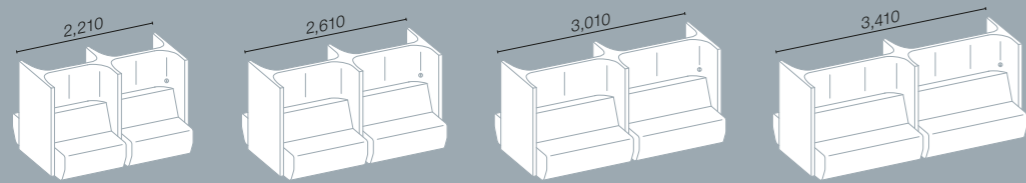

Accessories for Syneo Soft | Phone

Button

Dimmer

Touchscreen

Optional with soundproof floor seal

System

Syneo Soft | Lounge

Lounge Work
Height 1,400 mm | Width 1,540 mm

Lounge Conference
Height 1,400 mm | Width 2,540 mm

Lounge Work + Seat
Height 1,400 mm | Width 1,540 mm

Syneo Soft | Lounge

Lounge Seat
Height 1,400 mm | Depth 820 mm

Double Seat Element
Height 1,400 mm | Depth 1,570 mm

Quad Lounge Element
Height 1,400 mm | Depth 1,570 mm

Partition walls
Height 1,400 mm | Depth 70 mm

TV wall mount

Cushion

Netbox Pix

Adapter clamp set
(2 pieces)

(4 pieces)

Table (optional)
Depth 950 mm | 1,150 mm
1,350 mm | 1,550 mm

Syneo Soft | Lounge

Double seat element (left)
Height 1,400 mm | Depth 1,570 mm

Double seat element (right)
Height 1,400 mm | Depth 1,570 mm

Syneo Soft | Meeting | open

Height 2,360 mm

Tables

Cushions

TV wall mount