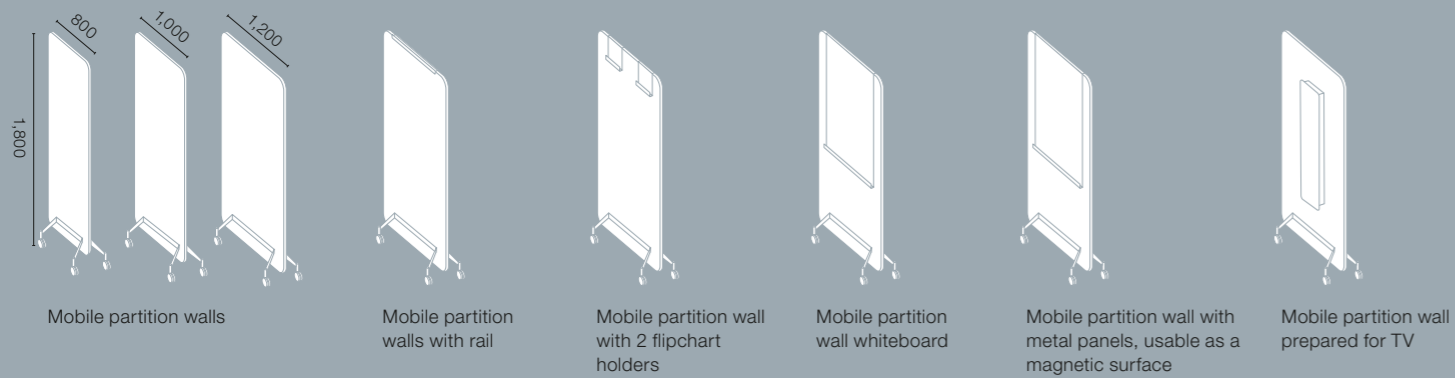

The Syneo Part Wondawall as a planted design element

Mobile privacy screen with acoustic function

Syneo Part | Mobile Partition Walls

Whether as a flipchart, mobile partition wall with screen mount, whiteboard, or lacquered wall panel usable as a magnetic board – the flexible Syneo Part partition walls offer a wide range of possibilities for various requirements.

System

Syneo Part | Wondawall

Width 800/1,200 mm | Height 1,425/1,910 mm

Caster options

*Execution depending on equipment variant
Specifications subject to change. Information on variants and dimensions can be found in the electronic planning data. All dimensions in mm.

System

Syneo Part | Mobile Partition Walls

Mobile partition walls
 Mobile partition walls with rail
 Mobile partition wall with 2 flipchart holders
 Mobile partition wall whiteboard holders
 Mobile partition wall with metal panels, usable as a magnetic surface
 Mobile partition wall prepared for TV

Syneo Part | Diner

Diner
 Width 800/1,000/1,200 mm

Seating elements
 Height 505 mm
 Width 395 mm

Cabinet elements
 Height 3 or 4 levels
 Width 400 mm
 Depth 340 / 360 mm

Syneo Part | Coat Rack

Sliding door cabinet with coat rack element
 Height 1,710 mm