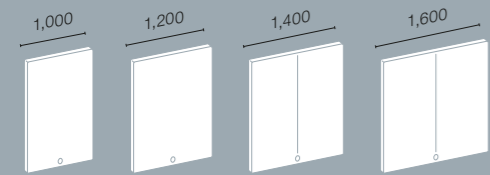

Accessories for Syneo Soft | Phone

Button

Dimmer

Touchscreen

Optional with soundproof floor seal

System

Syneo Soft | Lounge

Lounge Work
Height 1,400 mm | Width 1,540 mm

Lounge Conference
Height 1,400 mm | Width 2,540 mm

Lounge Work + Seat
Height 1,400 mm | Width 1,540 mm

Syneo Soft | Lounge

Lounge Seat
Height 1,400 mm | Depth 820 mm

Double Seat Element
Height 1,400 mm | Depth 1,570 mm

Quad Lounge Element
Height 1,400 mm | Depth 1,570 mm

Partition walls
Height 1,400 mm | Depth 70 mm

TV wall mount

Cushion

Netbox Pix

Adapter clamp set
(2 pieces)

(4 pieces)

Table (optional)
Depth 950 mm | 1,150 mm
1,350 mm | 1,550 mm

Syneo Soft | Lounge

Double seat element (left)
Height 1,400 mm | Depth 1,570 mm

Double seat element (right)
Height 1,400 mm | Depth 1,570 mm

Syneo Soft | Meeting | open

Height 2,360 mm

Tables

Cushions

TV wall mount