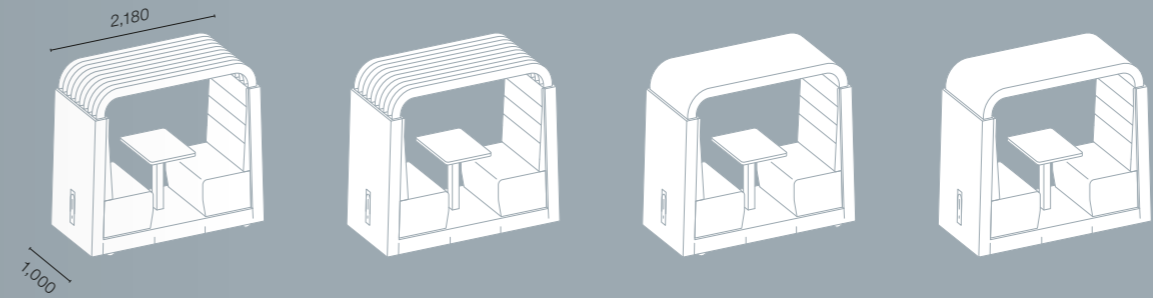

Syneo Soft | Lounge

Double seat element (left)
Height 1,400 mm | Depth 1,570 mm

Double seat element (right)
Height 1,400 mm | Depth 1,570 mm

Syneo Soft | Meeting | open

Height 2,360 mm

Tables

Cushions

TV wall mount

Power outlet

Syneo Soft | Meeting | closed

Height 2,300 / 2,450 mm | Width 2,840 mm

Power outlet

Touchscreen
(ventilation + light)

Button
(light)

Dimmer
(ventilation + light)

Tables

TV wall mount

Syneo Soft | Freestyle

Height 1,960 mm

Netbox Pix

Remote control

Battery

Netbox Juke

Battery charger