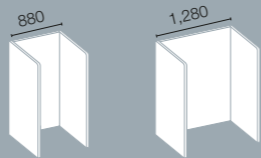

Lounge Conference
Height 1,400 mm | Width 2,540 mm

Lounge Work + Seat
Height 1,400 mm | Width 1,540 mm

Syneo Soft | Lounge

Lounge Seat
Height 1,400 mm | Depth 820 mm

Double Seat Element
Height 1,400 mm | Depth 1,570 mm

Syneo Soft | Lounge

Double seat element (left)
Height 1,400 mm | Depth 1,570 mm

Double seat element (right)
Height 1,400 mm | Depth 1,570 mm

Syneo Soft | Meeting | open

Height 2,360 mm

Tables

Cushions

TV wall mount

Syneo Line | Lounge

The stylish Syneo Line lounge furniture combines appealing design and high functionality – from temporary workstations to practical coat storage solutions.

System

Lounge

Seating lounge
Height 930 mm | Depth 800 mm

Lounge elements
Height 1,560 mm | Depth 800 mm

Wall elements
Height 1,560 mm | Depth 800 mm

Temporary workstations
Height 1,560 mm | Depth 800 mm

Seating elements
Height 505 mm | Depth 395 mm

Tables
Depth 600 mm