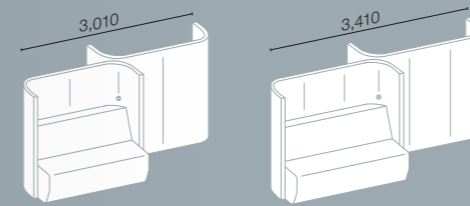

Lounge Conference
Height 1,400 mm | Width 2,540 mm

Lounge Work + Seat
Height 1,400 mm | Width 1,540 mm

Syneo Soft | Lounge

Lounge Seat
Height 1,400 mm | Depth 820 mm

Double Seat Element
Height 1,400 mm | Depth 1,570 mm

Quad Lounge Element
Height 1,400 mm | Depth 1,570 mm

Partition walls
Height 1,400 mm | Depth 70 mm

TV wall mount

Cushion

Netbox Pix

Adapter clamp set
(2 pieces)

(4 pieces)

Table (optional)
Depth 950 mm | 1,150 mm
1,350 mm | 1,550 mm

Syneo Soft | Lounge

Double seat element (left)
Height 1,400 mm | Depth 1,570 mm

Double seat element (right)
Height 1,400 mm | Depth 1,570 mm

Syneo Soft | Meeting | open

Height 2,360 mm

Tables

Cushions

TV wall mount

Power outlet

Syneo Soft | Meeting | closed

Height 2,300 / 2,450 mm | Width 2,840 mm

Power outlet

Touchscreen
(ventilation + light)

Button
(light)

Dimmer
(ventilation + light)

Tables