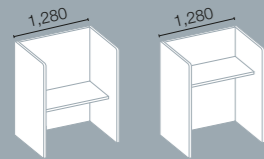

Lounge Conference
Height 1,400 mm | Width 2,540 mm

Lounge Work + Seat
Height 1,400 mm | Width 1,540 mm

Syneo Soft | Lounge

Lounge Seat
Height 1,400 mm | Depth 820 mm

Double Seat Element
Height 1,400 mm | Depth 1,570 mm

Syneo Soft | Lounge

Double seat element (left)
Height 1,400 mm | Depth 1,570 mm

Double seat element (right)
Height 1,400 mm | Depth 1,570 mm

Syneo Soft | Meeting | open

Height 2,360 mm

Tables

Cushions

TV wall mount

Syneo Line | Lounge

The stylish Syneo Line lounge furniture combines appealing design and high functionality – from temporary workstations to practical coat storage solutions.

System

Lounge

Seating lounge
Height 930 mm | Depth 800 mm

Lounge elements
Height 1,560 mm | Depth 800 mm

Wall elements
Height 1,560 mm | Depth 800 mm

Temporary workstations
Height 1,560 mm | Depth 800 mm

Seating elements
Height 505 mm | Depth 395 mm

Tables
Depth 600 mm