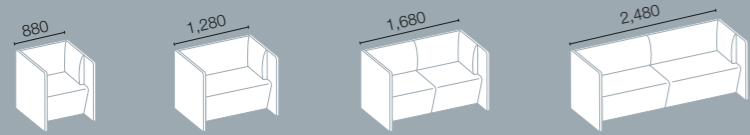

Lounge Conference
Height 1,400 mm | Width 2,540 mm

Lounge Work + Seat
Height 1,400 mm | Width 1,540 mm

Syneo Soft | Lounge

Lounge Seat
Height 1,400 mm | Depth 820 mm

Double Seat Element
Height 1,400 mm | Depth 1,570 mm

Syneo Soft | Lounge

Double seat element (left)
Height 1,400 mm | Depth 1,570 mm

Double seat element (right)
Height 1,400 mm | Depth 1,570 mm

Syneo Soft | Meeting | open

Height 2,360 mm

Tables

Cushions

TV wall mount

Syneo Line | Lounge

The stylish Syneo Line lounge furniture combines appealing design and high functionality – from temporary workstations to practical coat storage solutions.

System

Lounge

Seating lounge
Height 930 mm | Depth 800 mm

Lounge elements
Height 1,560 mm | Depth 800 mm

Wall elements
Height 1,560 mm | Depth 800 mm

Temporary workstations
Height 1,560 mm | Depth 800 mm

Seating elements
Height 505 mm | Depth 395 mm

Tables
Depth 600 mm