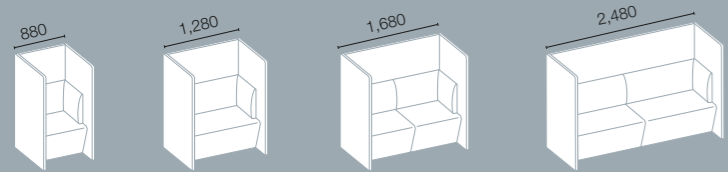

Lounge Conference
Height 1,400 mm | Width 2,540 mm

Lounge Work + Seat
Height 1,400 mm | Width 1,540 mm

Syneo Soft | Lounge

Lounge Seat
Height 1,400 mm | Depth 820 mm

Double Seat Element
Height 1,400 mm | Depth 1,570 mm

Syneo Soft | Lounge

Double seat element (left)
Height 1,400 mm | Depth 1,570 mm

Double seat element (right)
Height 1,400 mm | Depth 1,570 mm

Syneo Soft | Meeting | open

Height 2,360 mm

Tables

Cushions

TV wall mount

Syneo Line | Lounge

The stylish Syneo Line lounge furniture combines appealing design and high functionality – from temporary workstations to practical coat storage solutions.

System

Lounge

Seating lounge
Height 930 mm | Depth 800 mm

Lounge elements
Height 1,560 mm | Depth 800 mm

Wall elements
Height 1,560 mm | Depth 800 mm

Temporary workstations
Height 1,560 mm | Depth 800 mm

Seating elements
Height 505 mm | Depth 395 mm

Tables
Depth 600 mm