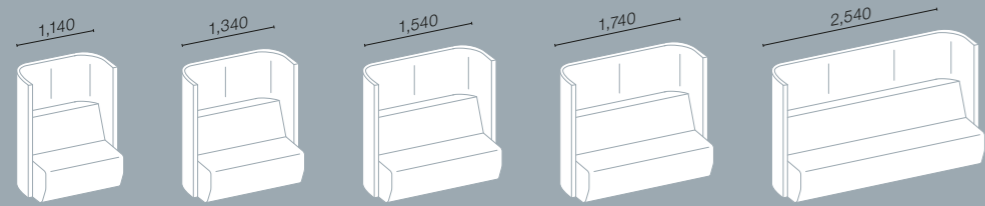

Accessories for Syneo Soft | Phone

Button

Dimmer

Touchscreen

Optional with soundproof floor seal

System

Syneo Soft | Lounge

Lounge Work
Height 1,400 mm | Width 1,540 mm

Lounge Conference
Height 1,400 mm | Width 2,540 mm

Lounge Work + Seat
Height 1,400 mm | Width 1,540 mm

Syneo Soft | Lounge

Lounge Seat
Height 1,400 mm | Depth 820 mm

Double Seat Element
Height 1,400 mm | Depth 1,570 mm

Quad Lounge Element
Height 1,400 mm | Depth 1,570 mm

Partition walls
Height 1,400 mm | Depth 70 mm

TV wall mount

Cushion

Netbox Pix

Adapter clamp set
(2 pieces)

(4 pieces)

Table (optional)
Depth 950 mm | 1,150 mm
1,350 mm | 1,550 mm

Syneo Soft | Lounge

Double seat element (left)
Height 1,400 mm | Depth 1,570 mm

Double seat element (right)
Height 1,400 mm | Depth 1,570 mm

Syneo Soft | Meeting | open

Height 2,360 mm

Tables

Cushions

TV wall mount