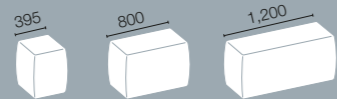

Syneo Line | Lounge

The stylish Syneo Line lounge furniture combines appealing design and high functionality – from temporary workstations to practical coat storage solutions.

System

Lounge

Seating lounge
Height 930 mm | Depth 800 mm

Lounge elements
Height 1,560 mm | Depth 800 mm

Wall elements
Height 1,560 mm | Depth 800 mm

Temporary workstations
Height 1,560 mm | Depth 800 mm

Seating elements
Height 505 mm | Depth 395 mm

Tables
Depth 600 mm