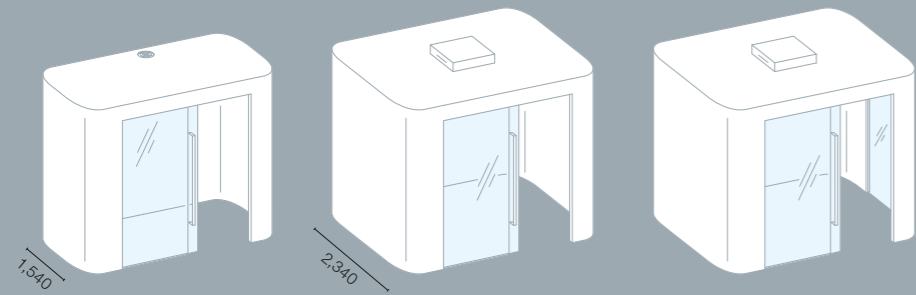

Quad Lounge Element
Height 1,400 mm | Depth 1,570 mm

Partition walls
Height 1,400 mm | Depth 70 mm

TV wall mount

Cushion

Netbox Pix

Adapter clamp set
(2 pieces)

(4 pieces)

Table (optional)
Depth 950 mm | 1,150 mm
1,350 mm | 1,550 mm

Syneo Soft | Lounge

Double seat element (left)
Height 1,400 mm | Depth 1,570 mm

Double seat element (right)
Height 1,400 mm | Depth 1,570 mm

Syneo Soft | Meeting | open

Height 2,360 mm

Tables

Cushions

TV wall mount

Power outlet

Syneo Soft | Meeting | closed

Height 2,300 / 2,450 mm | Width 2,840 mm

Power outlet

Touchscreen
(ventilation + light)

Button
(light)

Dimmer
(ventilation + light)

Tables