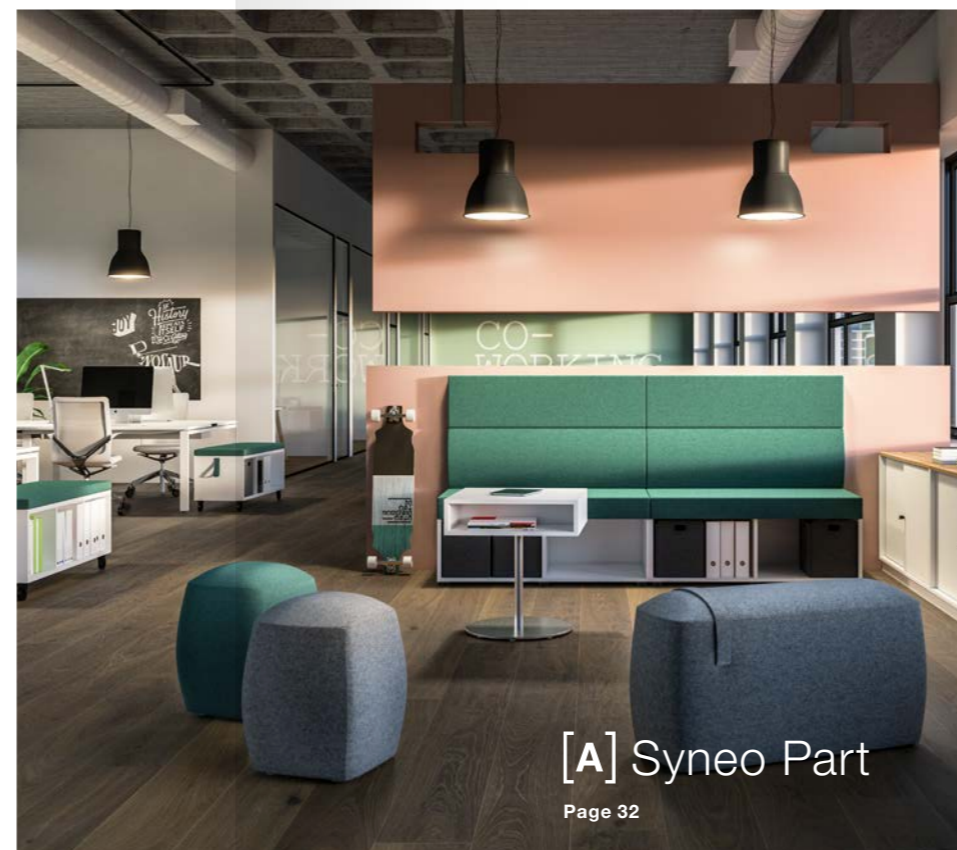

Lounge furniture

PRODUCT INFORMATION

ASSMANN

Contents

[A] SYNEO SOFT

The Syneo Soft lounge furniture offers stylish and inviting furnishing solutions – ideal for meetings, confidential conversations, or creative idea exchanges. Syneo Soft impresses with sound-absorbing materials, low-noise ventilation systems, and integrated motion sensors for lighting and ventilation.

Learn more
ass.al/8rxrgsj

Syneo Soft | Lounge

Communication zones reimagined and designed with an appealing design language: Syneo Soft lounge furniture focuses on stylish and acoustically effective furnishing solutions.

Lounge Work & Seat

Lounge Seat

Lounge Conference

Meeting Room | Retreat | Co-Learning-Space

Whether in open space offices, reception and waiting areas, or as a stylish learning and working environment – Syneo Soft lounge furniture can be used flexibly and provides space for meetings, quiet conversations, and creative idea exchange.