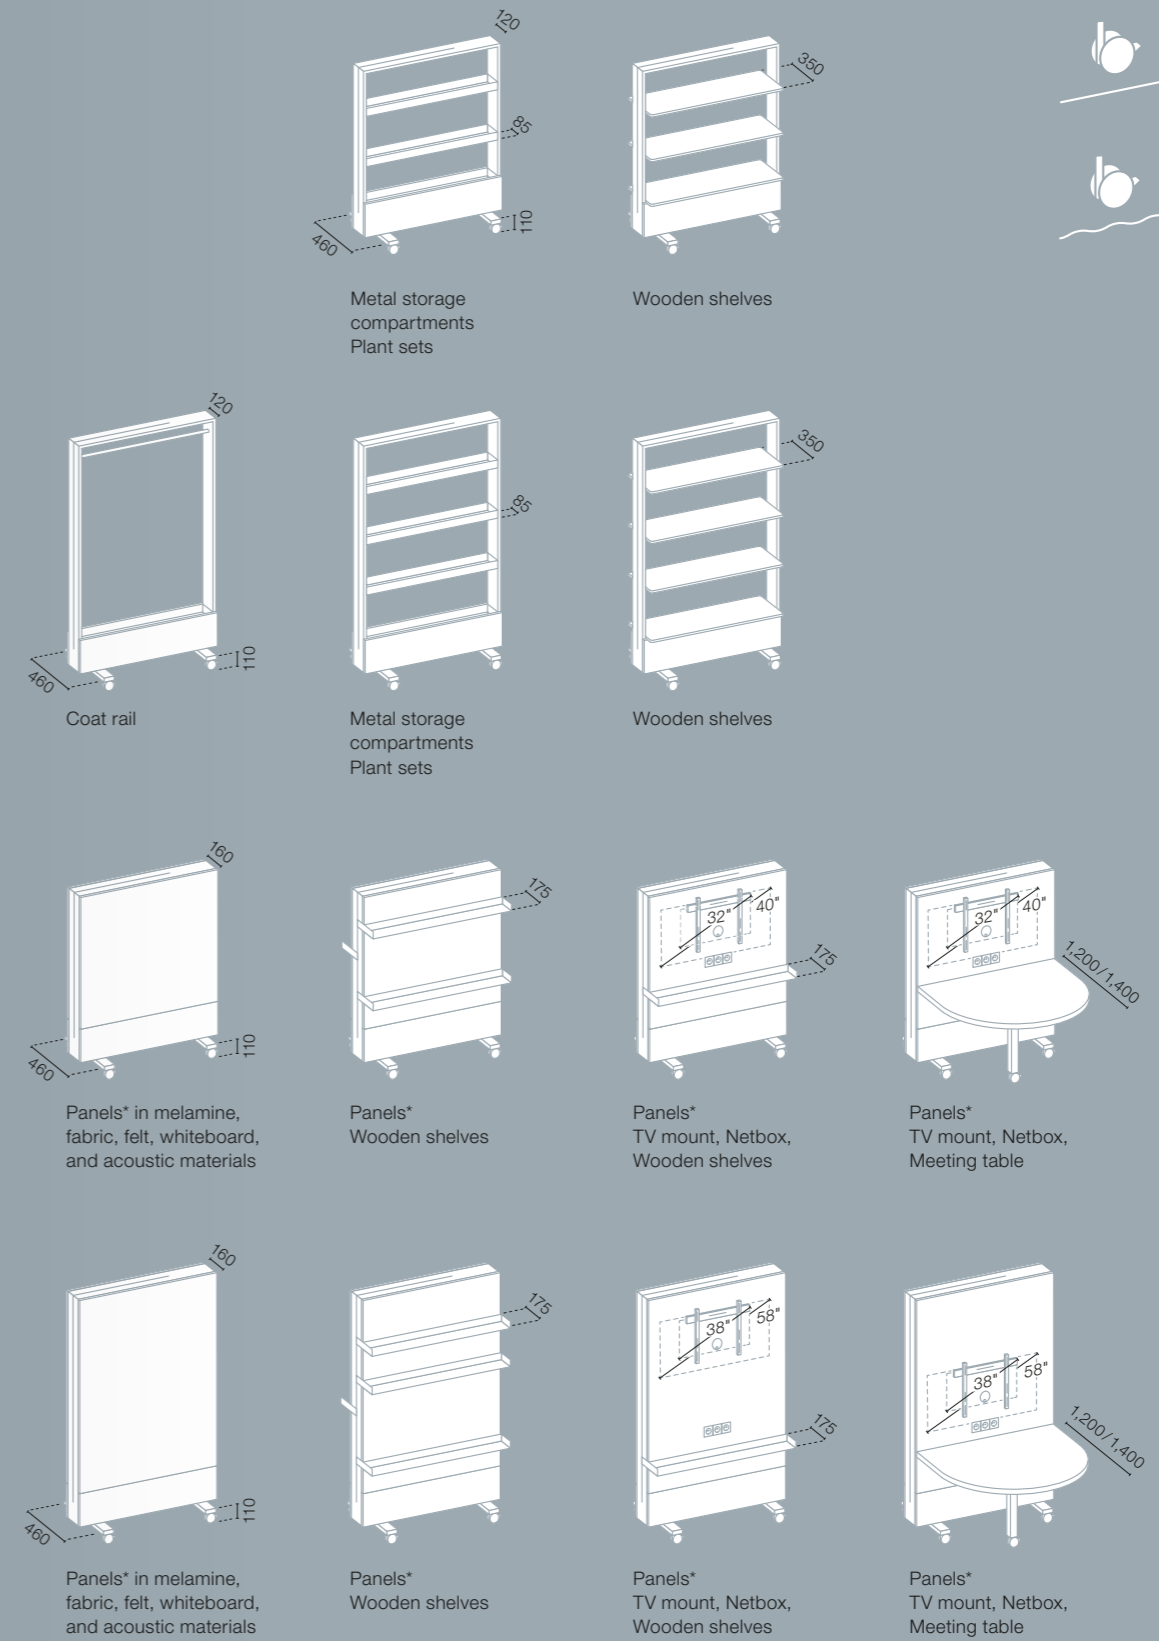

For dynamic space design and increased focus

Its versatility makes it the perfect solution for various requirements and allows easy room reconfiguration. The Syneo Part Wondawall offers flexible room division without permanent walls, making it ideal for open floor plans and large spaces. It enables the separation of work areas to enhance privacy and concentration.

The Syneo Part Wondawall as a planted design element

Mobile privacy screen with acoustic function

Syneo Part | Mobile Partition Walls

Whether as a flipchart, mobile partition wall with screen mount, whiteboard, or lacquered wall panel usable as a magnetic board – the flexible Syneo Part partition walls offer a wide range of possibilities for various requirements.

System

Syneo Part | Wondawall

Width 800/1,200 mm | Height 1,425/1,910 mm

Caster options

*Execution depending on equipment variant
Specifications subject to change. Information on variants and dimensions can be found in the electronic planning data. All dimensions in mm.