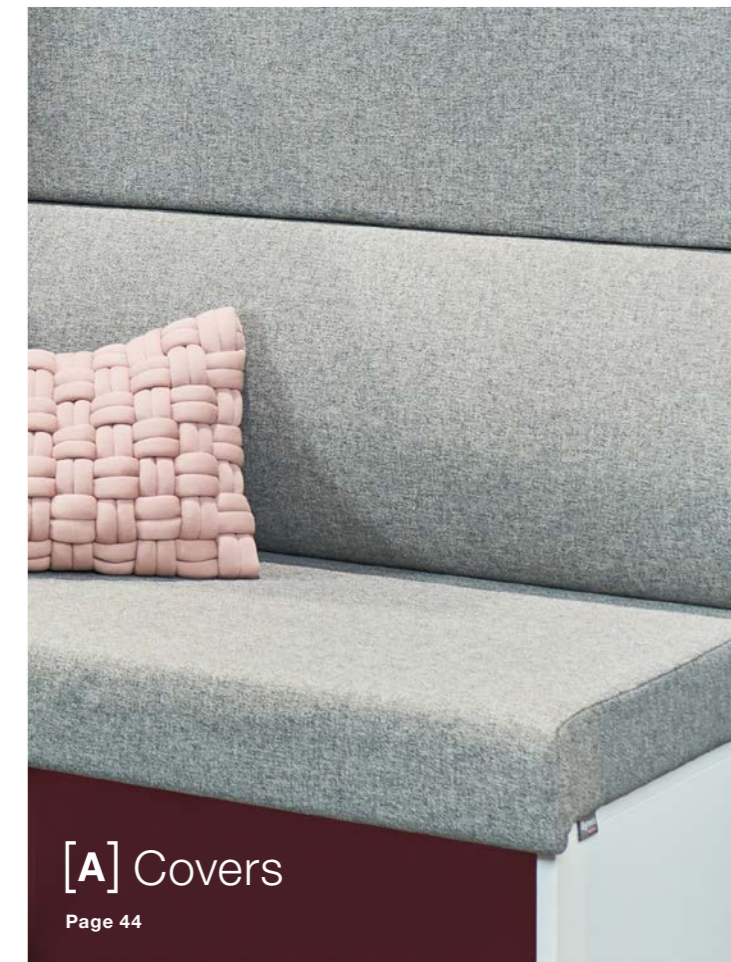

Lounge furniture

PRODUCT INFORMATION

ASSMANN

Contents

[A] SYNEO SOFT

The Syneo Soft lounge furniture offers stylish and inviting furnishing solutions – ideal for meetings, confidential conversations, or creative idea exchanges. Syneo Soft impresses with sound-absorbing materials, low-noise ventilation systems, and integrated motion sensors for lighting and ventilation.