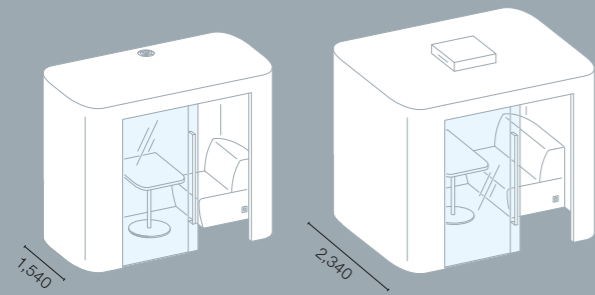

Lounge Conference
Height 1,400 mm | Width 2,540 mm

Lounge Work + Seat
Height 1,400 mm | Width 1,540 mm

Syneo Soft | Lounge

Lounge Seat
Height 1,400 mm | Depth 820 mm

Double Seat Element
Height 1,400 mm | Depth 1,570 mm

Quad Lounge Element
Height 1,400 mm | Depth 1,570 mm

Partition walls
Height 1,400 mm | Depth 70 mm

TV wall mount

Cushion

Netbox Pix

Adapter clamp set
(2 pieces)

(4 pieces)

Table (optional)
Depth 950 mm | 1,150 mm
1,350 mm | 1,550 mm

Syneo Soft | Lounge

Double seat element (left)
Height 1,400 mm | Depth 1,570 mm

Double seat element (right)
Height 1,400 mm | Depth 1,570 mm

Syneo Soft | Meeting | open

Height 2,360 mm

Tables

Cushions

TV wall mount

Power outlet

Syneo Soft | Meeting | closed

Height 2,300 / 2,450 mm | Width 2,840 mm

Power outlet

Touchscreen
(ventilation + light)

Button
(light)

Dimmer
(ventilation + light)

Tables