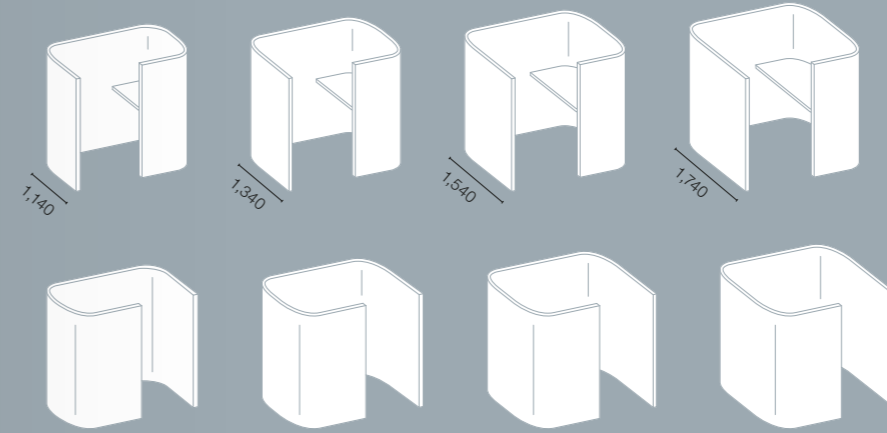

Accessories for Syneo Soft | Phone

Button

Dimmer

Touchscreen

Optional with soundproof floor seal

System

Syneo Soft | Lounge

Lounge Work
Height 1,400 mm | Width 1,540 mm

Lounge Conference
Height 1,400 mm | Width 2,540 mm

Lounge Work + Seat
Height 1,400 mm | Width 1,540 mm

Syneo Soft | Lounge

Lounge Seat
Height 1,400 mm | Depth 820 mm

Double Seat Element
Height 1,400 mm | Depth 1,570 mm

Quad Lounge Element
Height 1,400 mm | Depth 1,570 mm

Partition walls
Height 1,400 mm | Depth 70 mm

TV wall mount

Cushion

Netbox Pix

Adapter clamp set
(2 pieces)

(4 pieces)

Table (optional)
Depth 950 mm | 1,150 mm
1,350 mm | 1,550 mm

Syneo Soft | Lounge

Double seat element (left)
Height 1,400 mm | Depth 1,570 mm

Double seat element (right)
Height 1,400 mm | Depth 1,570 mm

Syneo Soft | Meeting | open

Height 2,360 mm

Tables

Cushions

TV wall mount