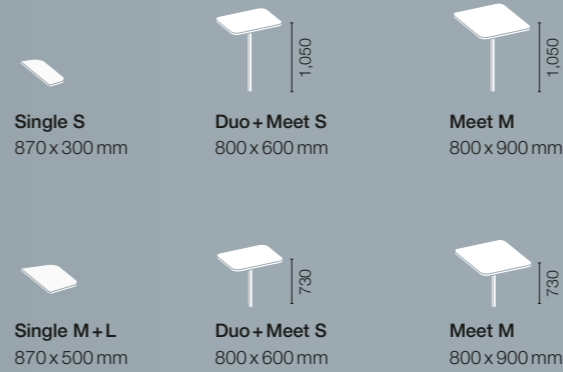

Lounge Conference
Height 1,400 mm | Width 2,540 mm

Lounge Work + Seat
Height 1,400 mm | Width 1,540 mm

Syneo Soft | Lounge

Lounge Seat
Height 1,400 mm | Depth 820 mm

Double Seat Element
Height 1,400 mm | Depth 1,570 mm

Single S (with standing table)
Single M (with standing table)
Single M (with seating table and benches)
Single L (with standing table)
Single L (with seating table)

Duo Pod (with standing table)
Duo Pod (with seating table and benches)

Meeting S (with standing table)
Meeting S (with seating table and benches)
Meeting S (with seating table and media wall)
Meeting S (with seating table, media wall, and benches)

Meeting M (with standing table)
Meeting M (with seating table and benches)
Meeting M (with seating table and media wall)
Meeting M (with seating table, media wall, and benches)

Accessories

Side table

Benches

Height 840 mm
 Depth 530 mm

[A] SYNEO PART

The clean design of the Syneo Part elements, combined with high-quality materials and appealing colors, creates a pleasant atmosphere and offers optimal comfort. The movable seating elements enable spontaneous informal exchanges, while the flexible partition walls provide a variety of uses and diverse functionalities.