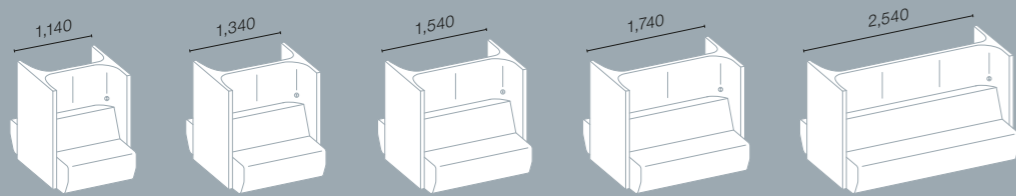

Accessories for Syneo Soft | Phone

Button

Dimmer

Touchscreen

Optional with soundproof floor seal

System

Syneo Soft | Lounge

Lounge Work
Height 1,400 mm | Width 1,540 mm

Lounge Conference
Height 1,400 mm | Width 2,540 mm

Lounge Work + Seat
Height 1,400 mm | Width 1,540 mm

Syneo Soft | Lounge

Lounge Seat
Height 1,400 mm | Depth 820 mm

Double Seat Element
Height 1,400 mm | Depth 1,570 mm

Quad Lounge Element
Height 1,400 mm | Depth 1,570 mm

Partition walls
Height 1,400 mm | Depth 70 mm

TV wall mount

Cushion

Netbox Pix

Adapter clamp set
(2 pieces)

(4 pieces)

Table (optional)
Depth 950 mm | 1,150 mm
1,350 mm | 1,550 mm

Syneo Soft | Lounge

Double seat element (left)
Height 1,400 mm | Depth 1,570 mm

Double seat element (right)
Height 1,400 mm | Depth 1,570 mm

Syneo Soft | Meeting | open

Height 2,360 mm

Tables

Cushions

TV wall mount