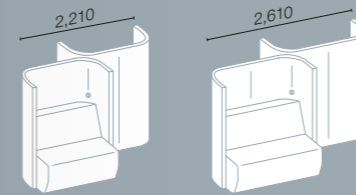

Lounge Conference
Height 1,400 mm | Width 2,540 mm

Lounge Work + Seat
Height 1,400 mm | Width 1,540 mm

Syneo Soft | Lounge

Lounge Seat
Height 1,400 mm | Depth 820 mm

Double Seat Element
Height 1,400 mm | Depth 1,570 mm

Quad Lounge Element
Height 1,400 mm | Depth 1,570 mm

Partition walls
Height 1,400 mm | Depth 70 mm

TV wall mount

Cushion

Netbox Pix

Adapter clamp set
(2 pieces)

(4 pieces)

Table (optional)
Depth 950 mm | 1,150 mm
1,350 mm | 1,550 mm

Syneo Soft | Lounge

Double seat element (left)
Height 1,400 mm | Depth 1,570 mm

Double seat element (right)
Height 1,400 mm | Depth 1,570 mm

Syneo Soft | Meeting | open

Height 2,360 mm

Tables

Cushions

TV wall mount

Power outlet

Syneo Soft | Meeting | closed

Height 2,300 / 2,450 mm | Width 2,840 mm

Power outlet

Touchscreen
(ventilation + light)

Button
(light)

Dimmer
(ventilation + light)

Tables