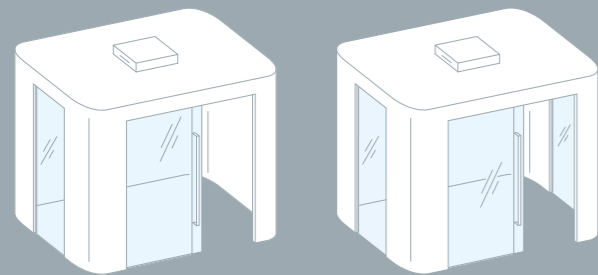

Lounge Conference
Height 1,400 mm | Width 2,540 mm

Lounge Work + Seat
Height 1,400 mm | Width 1,540 mm

Syneo Soft | Lounge

Lounge Seat
Height 1,400 mm | Depth 820 mm

Double Seat Element
Height 1,400 mm | Depth 1,570 mm

Quad Lounge Element
Height 1,400 mm | Depth 1,570 mm

Partition walls
Height 1,400 mm | Depth 70 mm

TV wall mount

Cushion

Netbox Pix

Adapter clamp set
(2 pieces)

(4 pieces)

Table (optional)
Depth 950 mm | 1,150 mm
1,350 mm | 1,550 mm

Syneo Soft | Lounge

Double seat element (left)
Height 1,400 mm | Depth 1,570 mm

Double seat element (right)
Height 1,400 mm | Depth 1,570 mm

Syneo Soft | Meeting | open

Height 2,360 mm

Tables

Cushions

TV wall mount

Power outlet

Syneo Soft | Meeting | closed

Height 2,300 / 2,450 mm | Width 2,840 mm

Power outlet

Touchscreen
(ventilation + light)

Button
(light)

Dimmer
(ventilation + light)

Tables