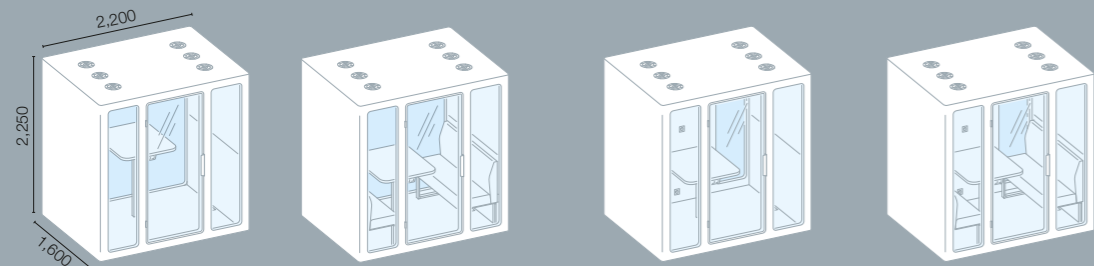

Meeting M (with standing table)
Meeting M (with seating table and benches)
Meeting M (with seating table and media wall)
Meeting M (with seating table, media wall, and benches)