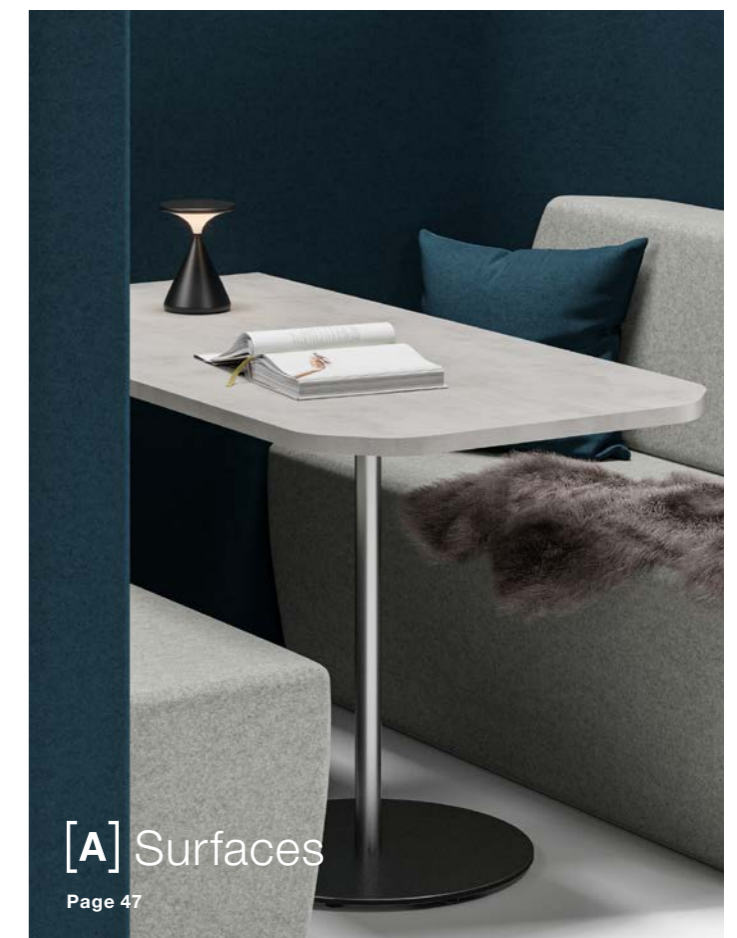

Lounge furniture

PRODUCT INFORMATION

ASSMANN

Contents

[A] SYNEO SOFT

The Syneo Soft lounge furniture offers stylish and inviting furnishing solutions – ideal for meetings, confidential conversations, or creative idea exchanges. Syneo Soft impresses with sound-absorbing materials, low-noise ventilation systems, and integrated motion sensors for lighting and ventilation.