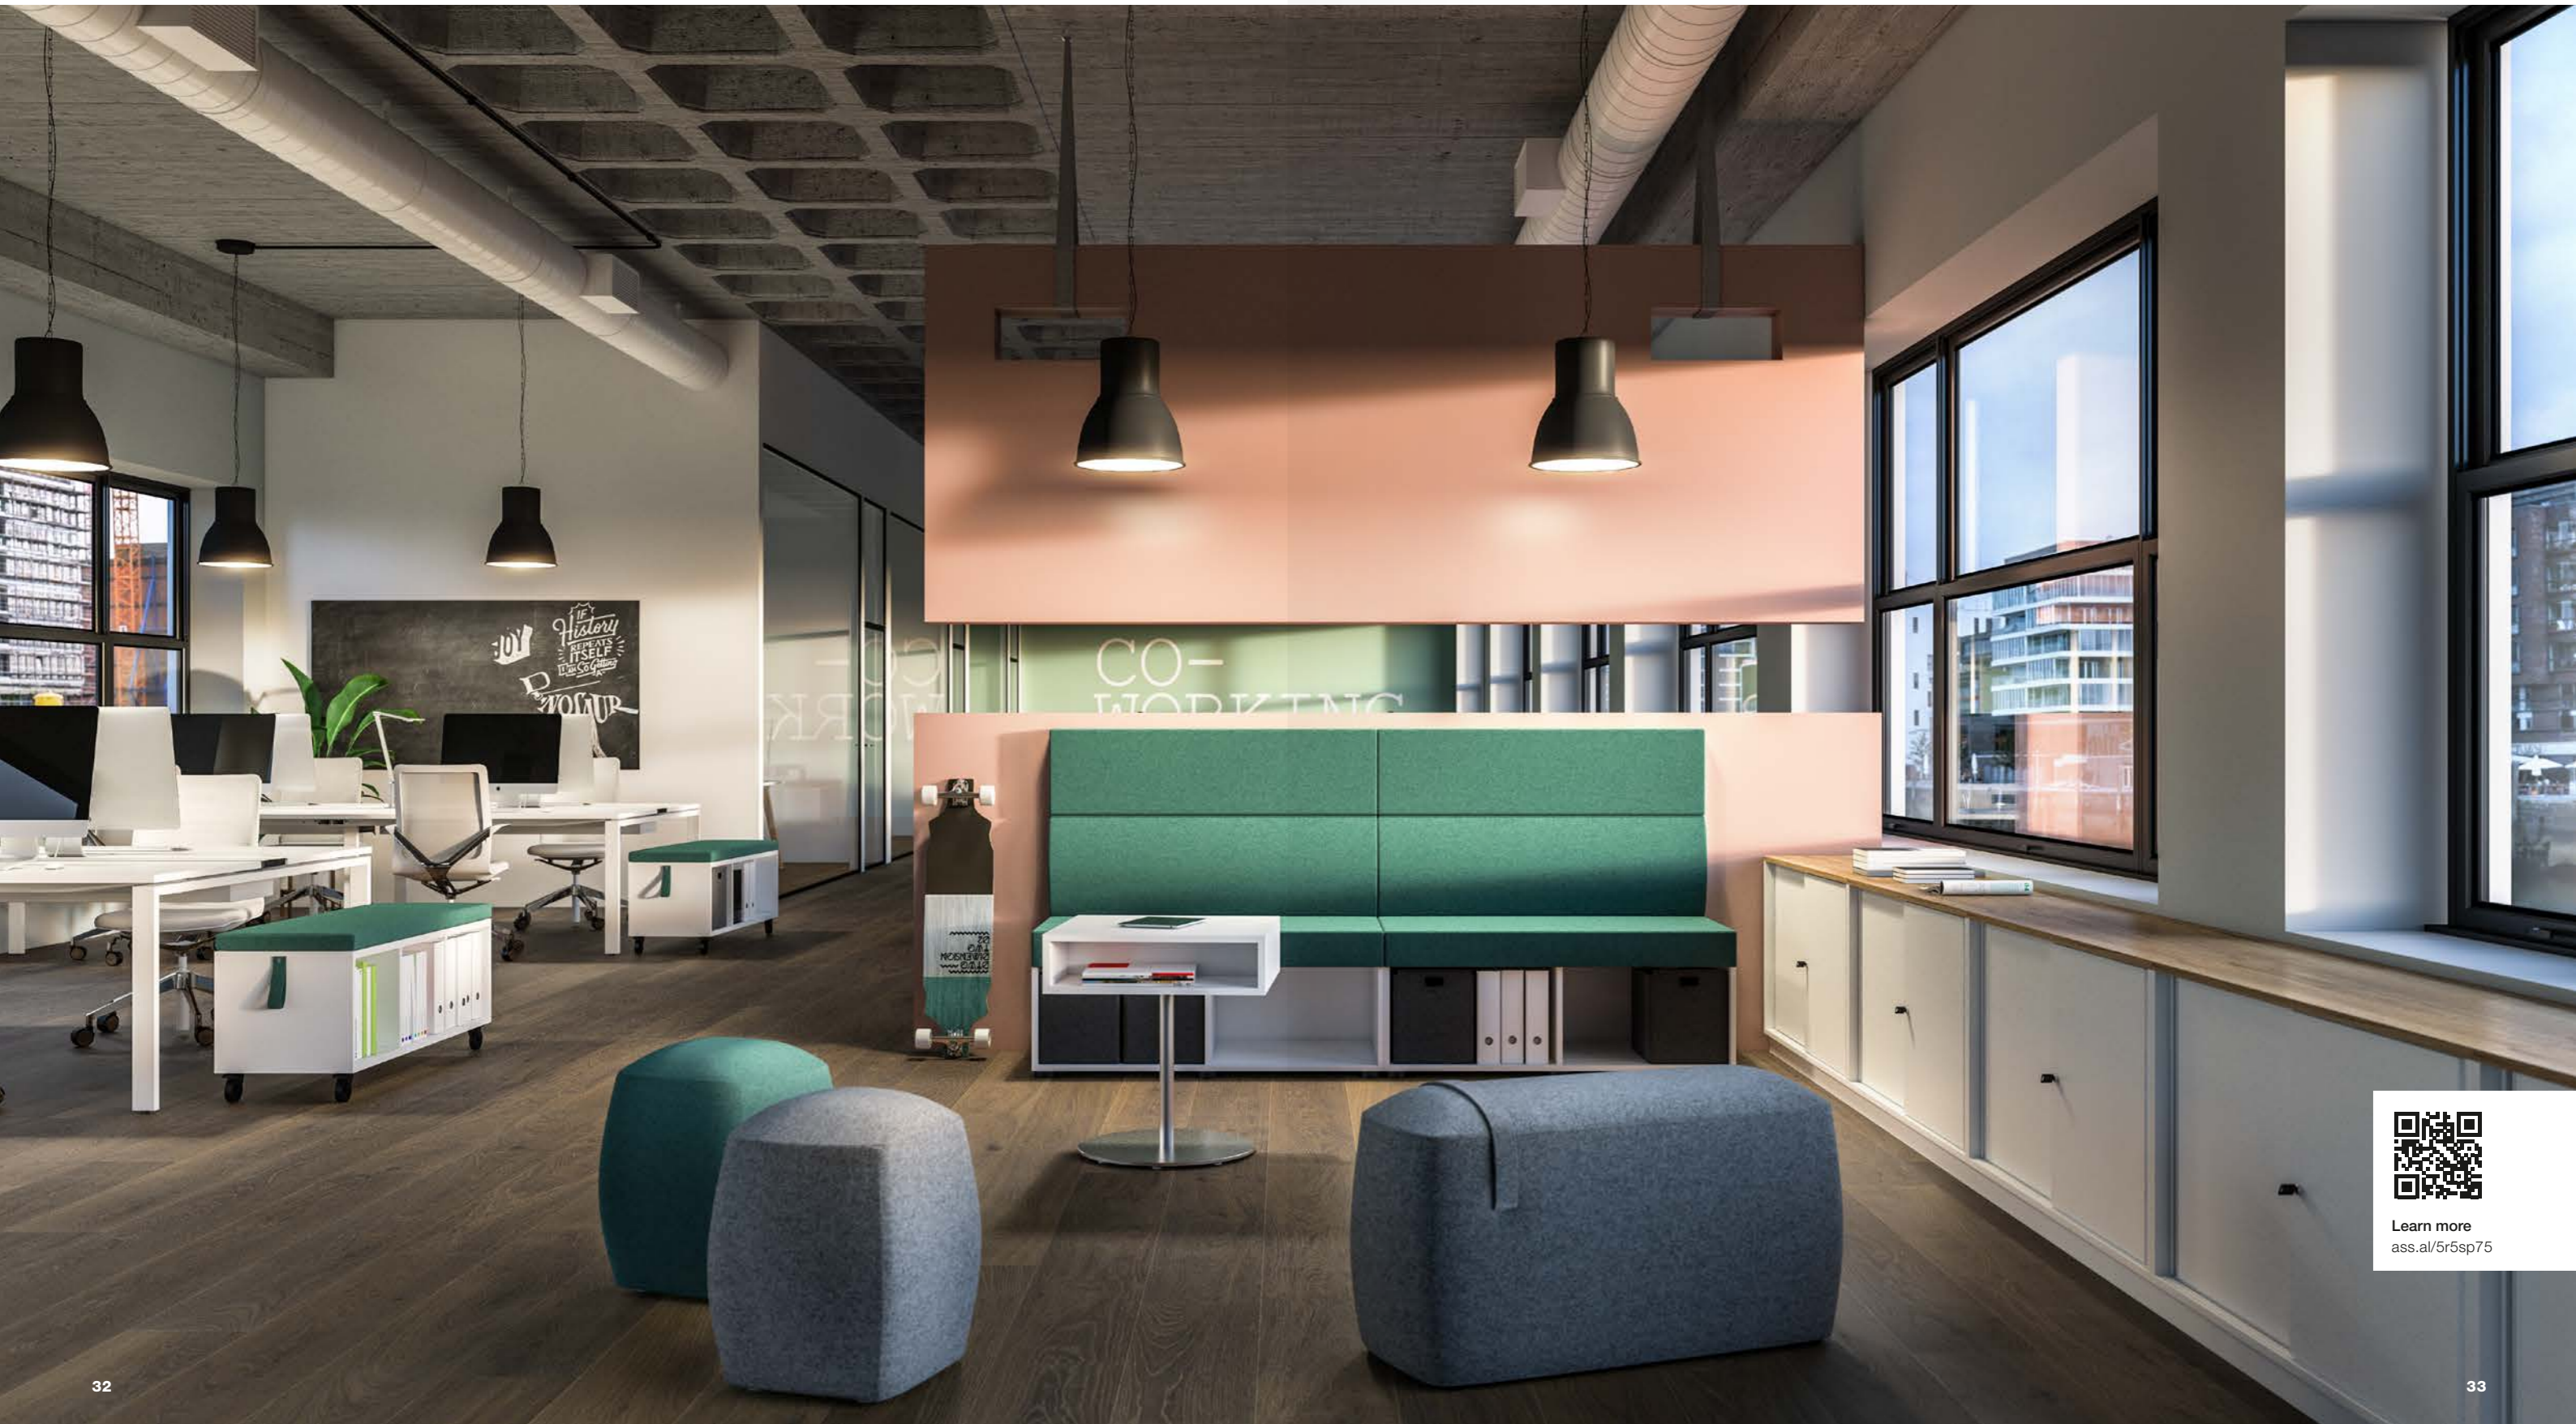

Accessories

Side table

Benches

Height 840 mm
 Depth 530 mm

[A] SYNEO PART

The clean design of the Syneo Part elements, combined with high-quality materials and appealing colors, creates a pleasant atmosphere and offers optimal comfort. The movable seating elements enable spontaneous informal exchanges, while the flexible partition walls provide a variety of uses and diverse functionalities.