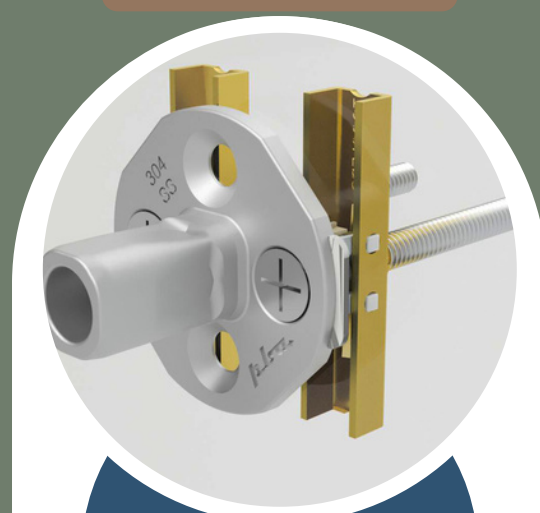

VERSA MOUNTING BRACKET

By Preferred Bath Accessories INC®

Partnered with *SNAPTOGGLE*®

The "PREFERRED" mounting system

The **STRONGEST** most **VERSATILE** wall mount in the market
System accommodates all versions of drywall anchors in the market

ONE SCREW
WOOD MOUNT

One Stainless Steel mounting screw using the center mounting hole.

TWO SCREW
WOOD MOUNT

Two Stainless Steel mounting screws using any of the outside mounting holes. Superior for grab bar installation.

ONE SCREW
SNAPTOGGLE

One SNAPTOGGLE® drywall anchor using the center mounting hole

TWO SCREW
SNAPTOGGLE

Two SNAPTOGGLE® drywall anchor using any of the four outside mounting holes

ONE SCREW SNAPTOGGLE
AND ONE SCREW WOOD MOUNT

One SNAPTOGGLE® anchor can be used with one Stainless Steel mounting screw driven into a wall stud or blocking.

Can be used with multiple anchors or screws together or separate.