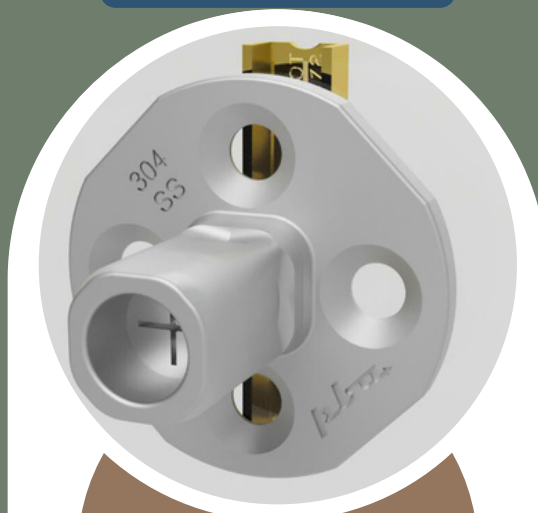

VERSA MOUNTING BRACKET

By Preferred Bath Accessories INC®

Partnered with *SNAPTOGGLE*®

The "PREFERRED" mounting system

The **STRONGEST** most **VERSATILE** wall mount in the market
System accommodates all versions of drywall anchors in the market

ONE SCREW
WOOD MOUNT

One Stainless Steel mounting screw using the center mounting hole.

TWO SCREW
WOOD MOUNT

Two Stainless Steel mounting screws using any of the outside mounting holes. Superior for grab bar installation.

ONE SCREW
SNAPTOGGLE

One SNAPTOGGLE® drywall anchor using the center mounting hole

TWO SCREW
SNAPTOGGLE

Two SNAPTOGGLE® drywall anchor using any of the four outside mounting holes

ONE SCREW SNAPTOGGLE
AND ONE SCREW WOOD MOUNT

One SNAPTOGGLE® anchor can be used with one Stainless Steel mounting screw driven into a wall stud or blocking.

Can be used with multiple anchors or screws together or separate.