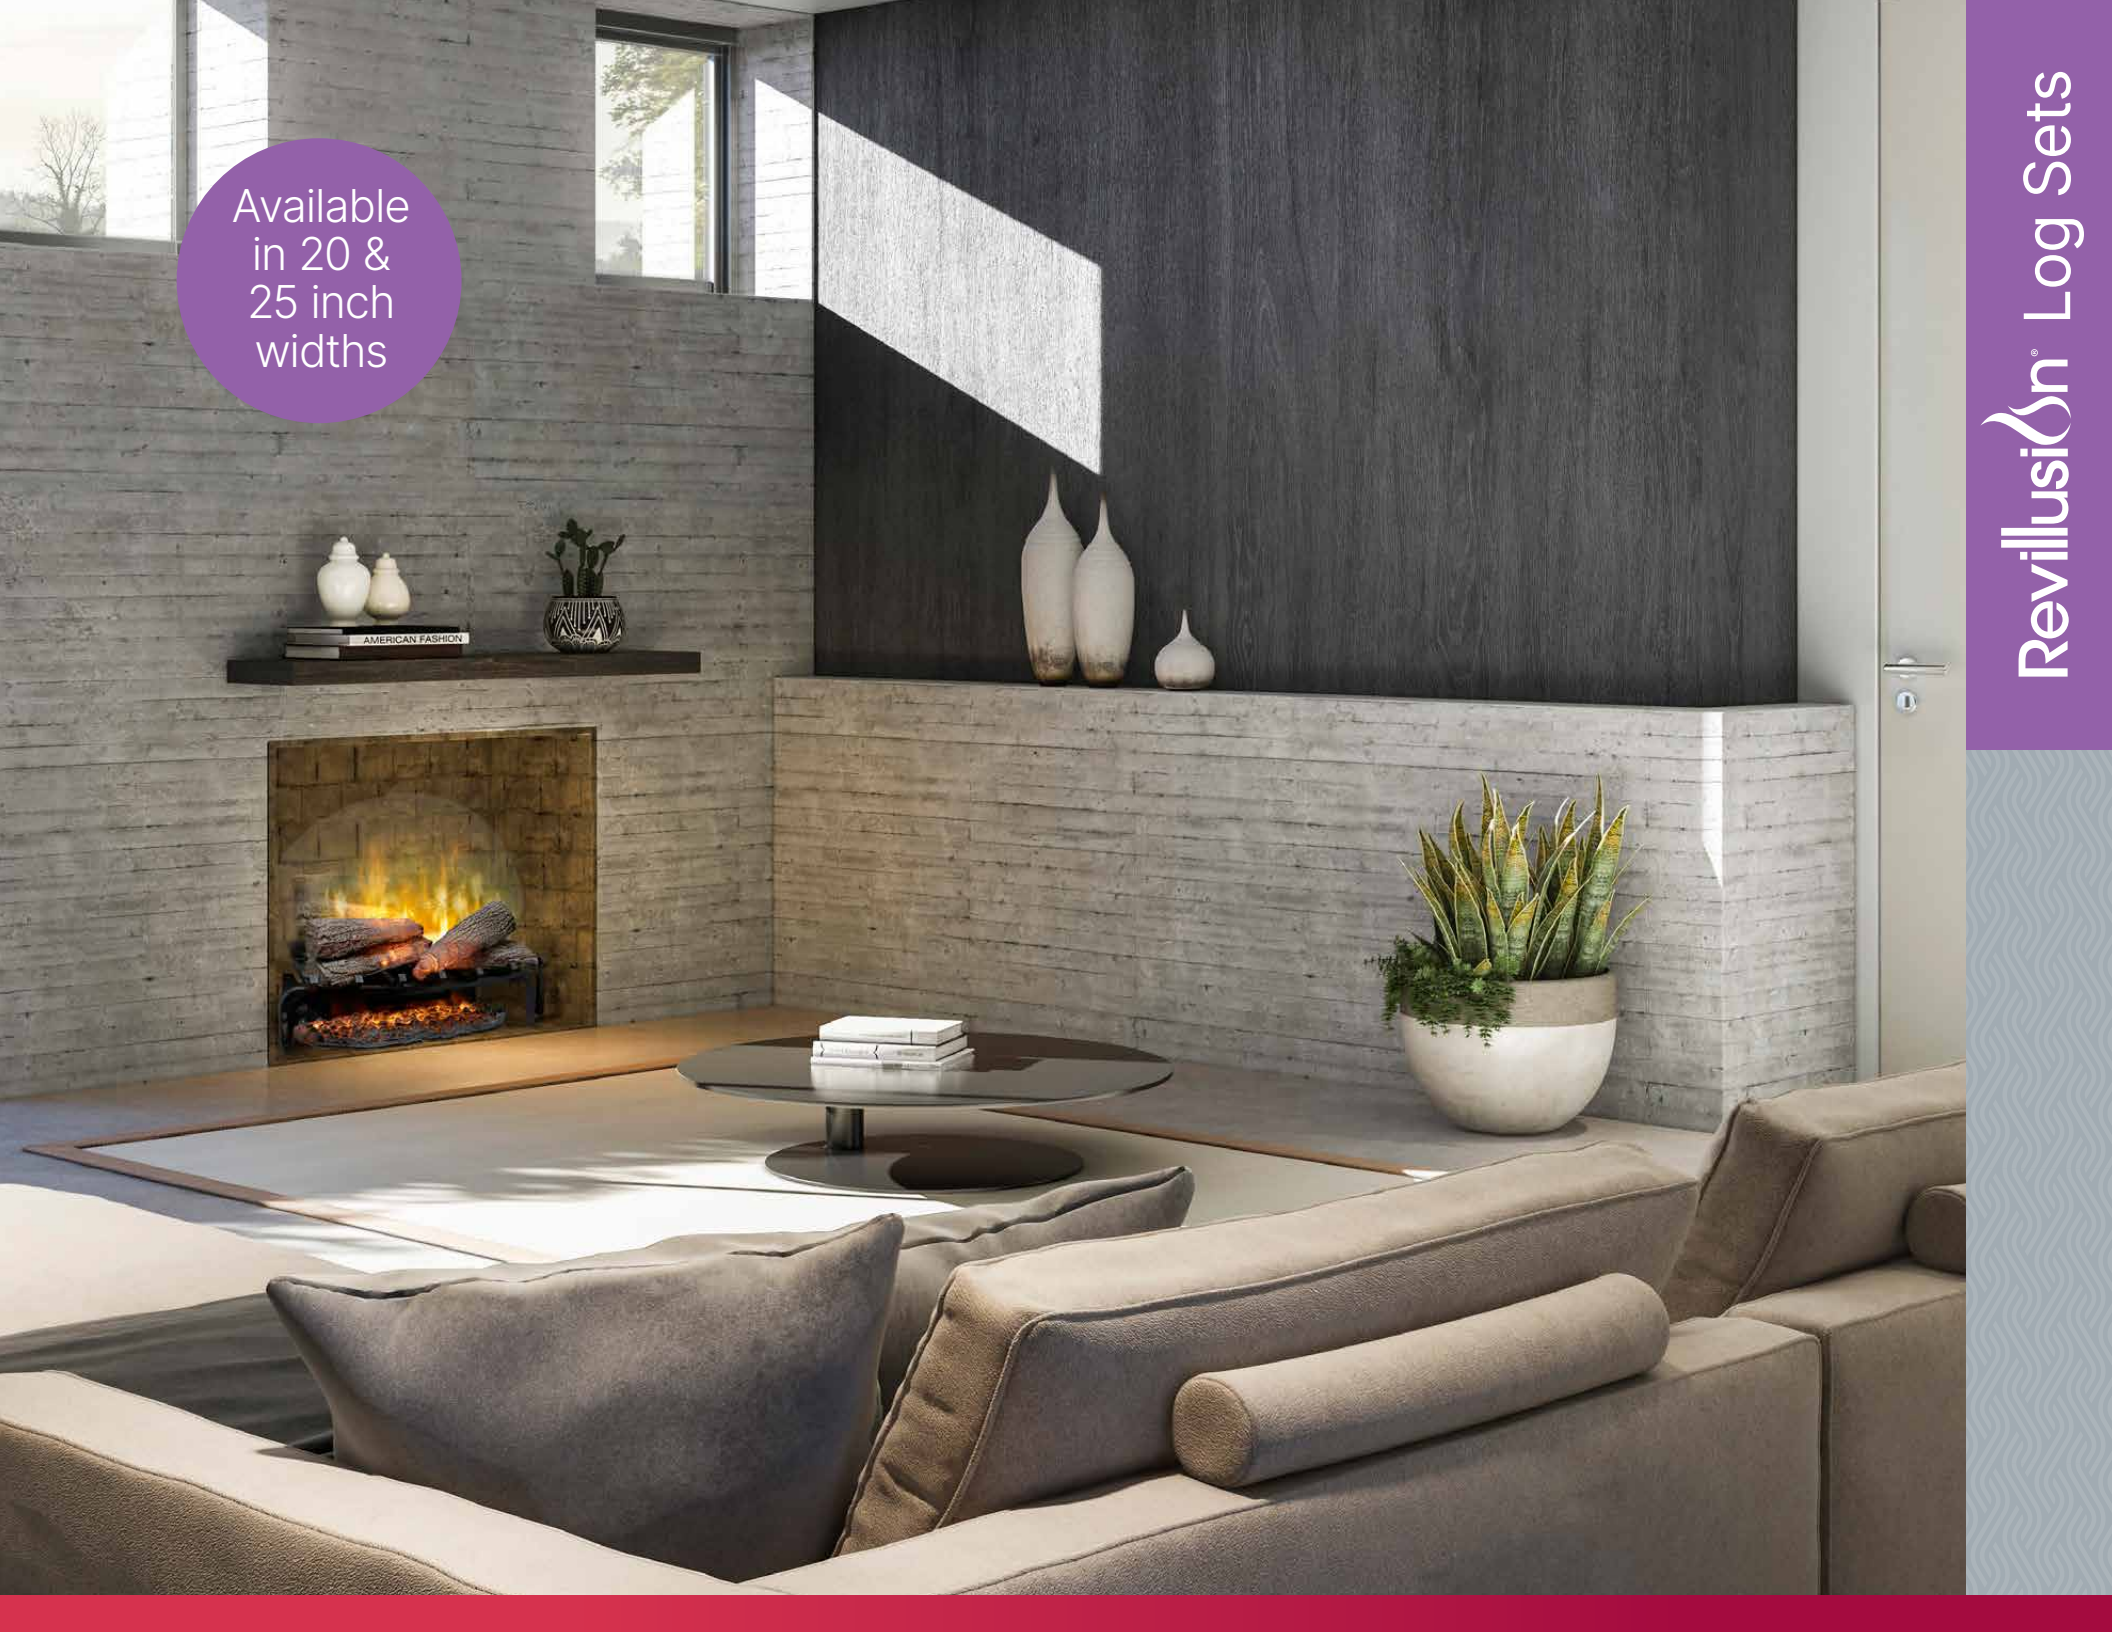

Available
in 20 &
25 inch
widths

Revillusion® Log Sets