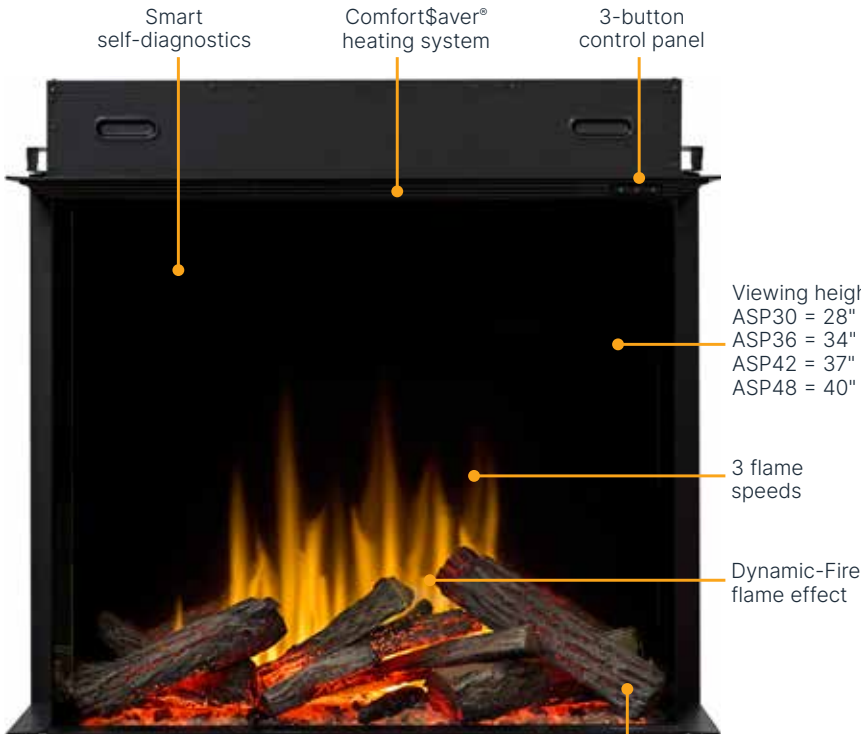

Enjoy 365 days with or without heat

Quick connect moveable logs with tumbled glass embers

Accessories (sold separately)

Side Trim Accessory

- For ASP30 = 500003783
  UPC 781052139534
- ASP36 = 500003784
  UPC 781052154063
- ASP42 = 500003786
  UPC 781052154063
- ASP48 = 500003786
  UPC 781052154070