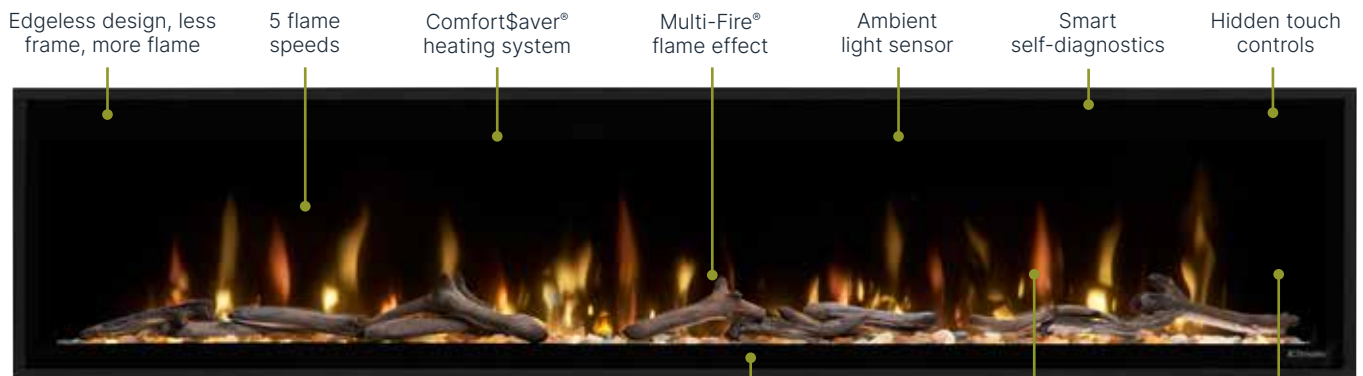

Enjoy 365 days with or without heat

Edgeless design, less frame, more flame

5 flame speeds

ComfortSaver® heating system

Multi-Fire® flame effect

Ambient light sensor

Smart self-diagnostics

Hidden touch controls

Large and medium acrylic crystals, tumbled glass embers and driftwood

Mirrored glass backer to enhance flame effect

11-3/4" (29.7 cm) viewing height

EVO50
50" Linear
Electric Fireplace

Product Dimensions with trim (WxHxD)
51-1/2 × 16-1/2 × 5-7/8 in
130.6 × 41.9 × 14.9 cm

Carton Dimensions (WxHxD)
56-1/2 × 21-1/2 × 12-3/8 in
143.5 × 54.6 × 31.2 cm

Packaged Weight
74 lbs / 33.6 kg

UPC
781052151987

EVO60
60" Linear
Electric Fireplace

Product Dimensions with trim (WxHxD)
61-1/4 × 16-1/2 × 5-7/8 in
155.6 × 41.9 × 14.9 cm

Carton Dimensions (WxHxD)
66-1/2 × 21-1/2 × 12-3/8 in
168.9 × 54.6 × 31.2 cm

Packaged Weight
86.8 lbs / 39.4 kg

UPC
781052151994

EVO74
74" Linear
Electric Fireplace

Product Dimensions with trim (WxHxD)
75-7/16 × 16-1/2 × 5-7/8 in
191.6 × 41.9 × 14.9 cm

Carton Dimensions (WxHxD)
81-1/8 × 21-1/2 × 12-3/8 in
206.0 × 54.6 × 31.2 cm

Packaged Weight
104.7 lbs / 47.5 kg

UPC
781052152007

EVO100
100" Linear
Electric Fireplace

Product Dimensions with trim (WxHxD)
101-7/16 × 16-1/2 × 5-7/8 in
257.6 × 41.9 × 14.9 cm

Carton Dimensions (WxHxD)
106-3/4 × 21-1/2 × 12-3/8 in
271.0 × 54.6 × 31.2 cm

Packaged Weight
137.6 lbs / 62.4 kg

UPC
781052152014