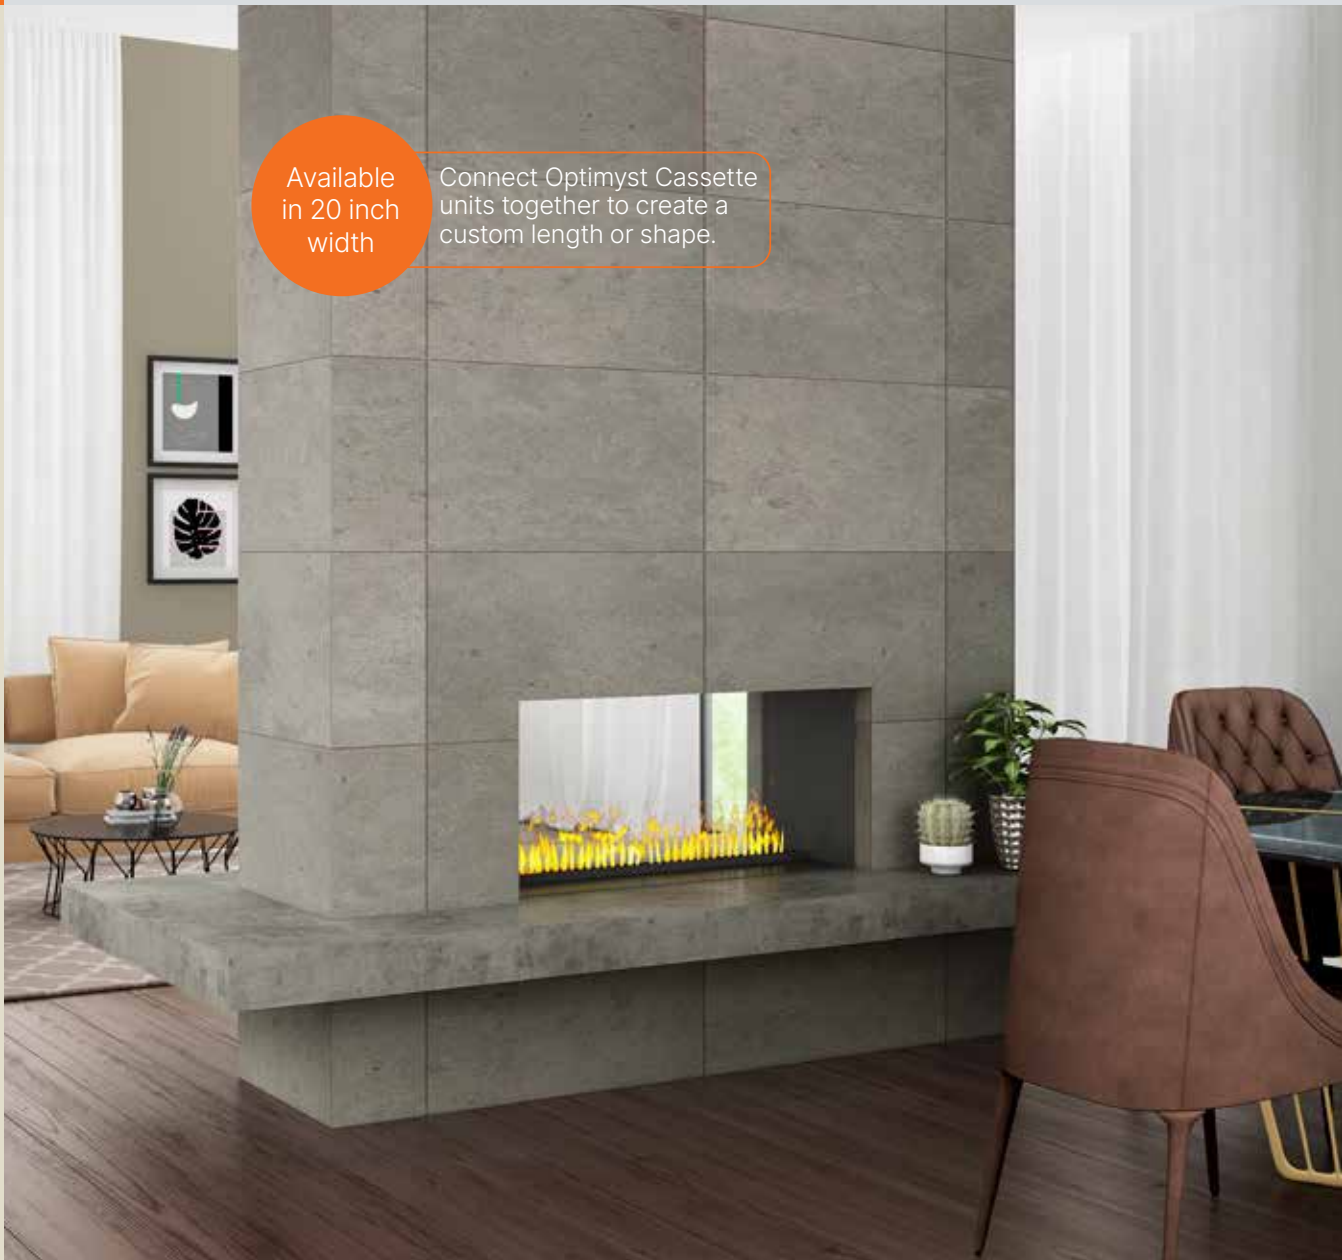

Available
in 20 inch
width

Connect Optimyst Cassette
units together to create a
custom length or shape.

Optimyst® Cassette Vapor Fireplace

Stunning Atmosphere

Optimyst® delivers a world class electric fireplace experience that flawlessly imitates true flames and smoke.