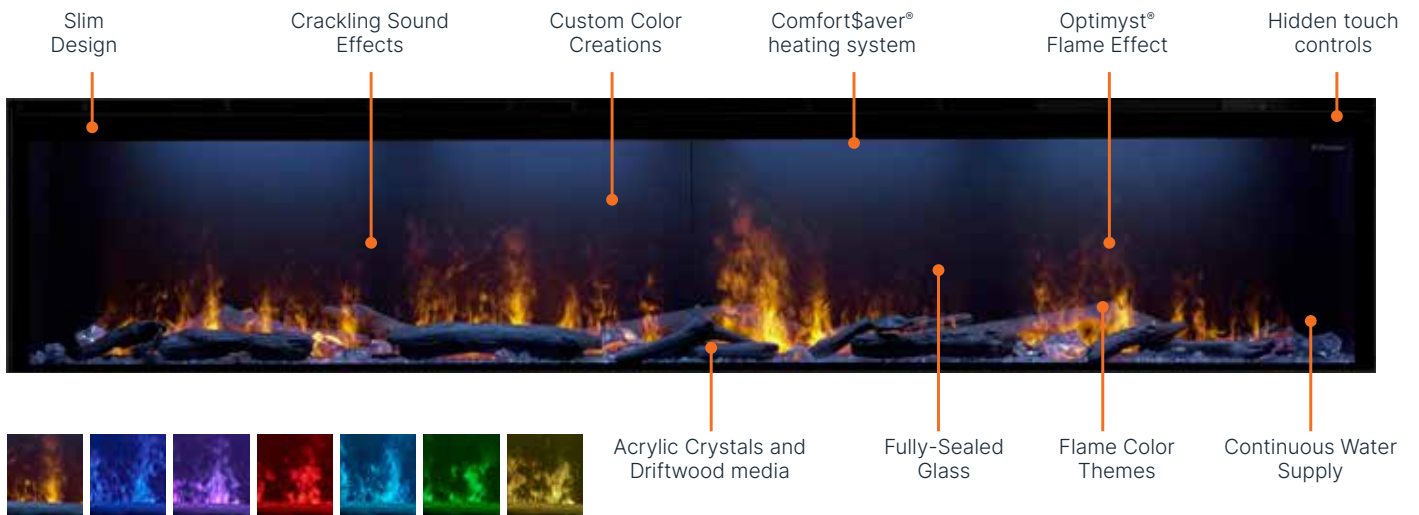

OLF46-AM
Optimyst® 46" Linear
Vapor Fireplace

Product Dimensions (WxHxD)
47-1/2 × 31-1/2 × 11-7/8 in
120.6 × 80.0 × 30.0 cm

Carton Dimensions (WxHxD)
50-3/8 × 34-3/8 × 15-1/2 in
127.8 × 87.1 × 39.1 cm

Packaged Weight
150.3 lbs / 68.2 kg

UPC
781052136786

OLF66-AM
Optimyst® 66" Linear
Vapor Fireplace

Product Dimensions (WxHxD)
67-1/2 × 31-1/2 × 11-7/8 in
171.4 × 80.0 × 30.0 cm

Carton Dimensions (WxHxD)
70-3/8 × 34-3/8 × 15-1/2 in
178.6 × 87.1 × 39.1 cm

Packaged Weight
204.8 lbs / 92.9 kg

UPC
781052136793

OLF86-AM
Optimyst® 86" Linear
Vapor Fireplace

Product Dimensions (WxHxD)
87-1/2 × 31-1/2 × 11-7/8 in
222.2 × 80.0 × 30.0 cm

Carton Dimensions (WxHxD)
90-3/8 × 34-3/8 × 15-1/2 in
229.4 × 87.1 × 39.1 cm

Packaged Weight
264.5 lbs / 120 kg

UPC
781052136809

Accessories

(sold separately, see Page 38)

Flames may not be exactly as shown. Optimyst flames are dependent on installation environment.