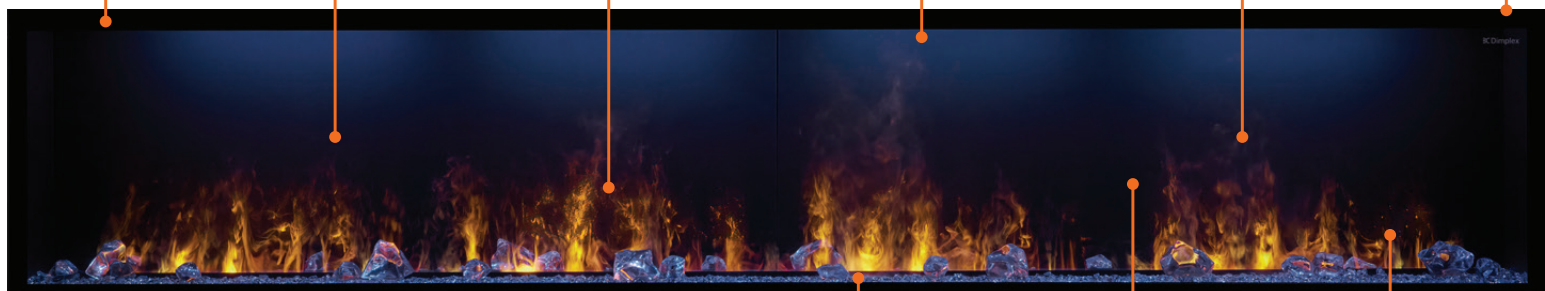

Continuous Water Supply

Designed to connect to main water line providing continuous operation. Accessory plumbing kit is available.

Slim Design

Crackling Sound Effects

Custom Color Creations

Comfort$aver® heating system

Optimyst® Flame Effect

Hidden Touch controls

Acrylic Crystals and Driftwood media

Fully-Sealed Glass

Continuous Water Supply