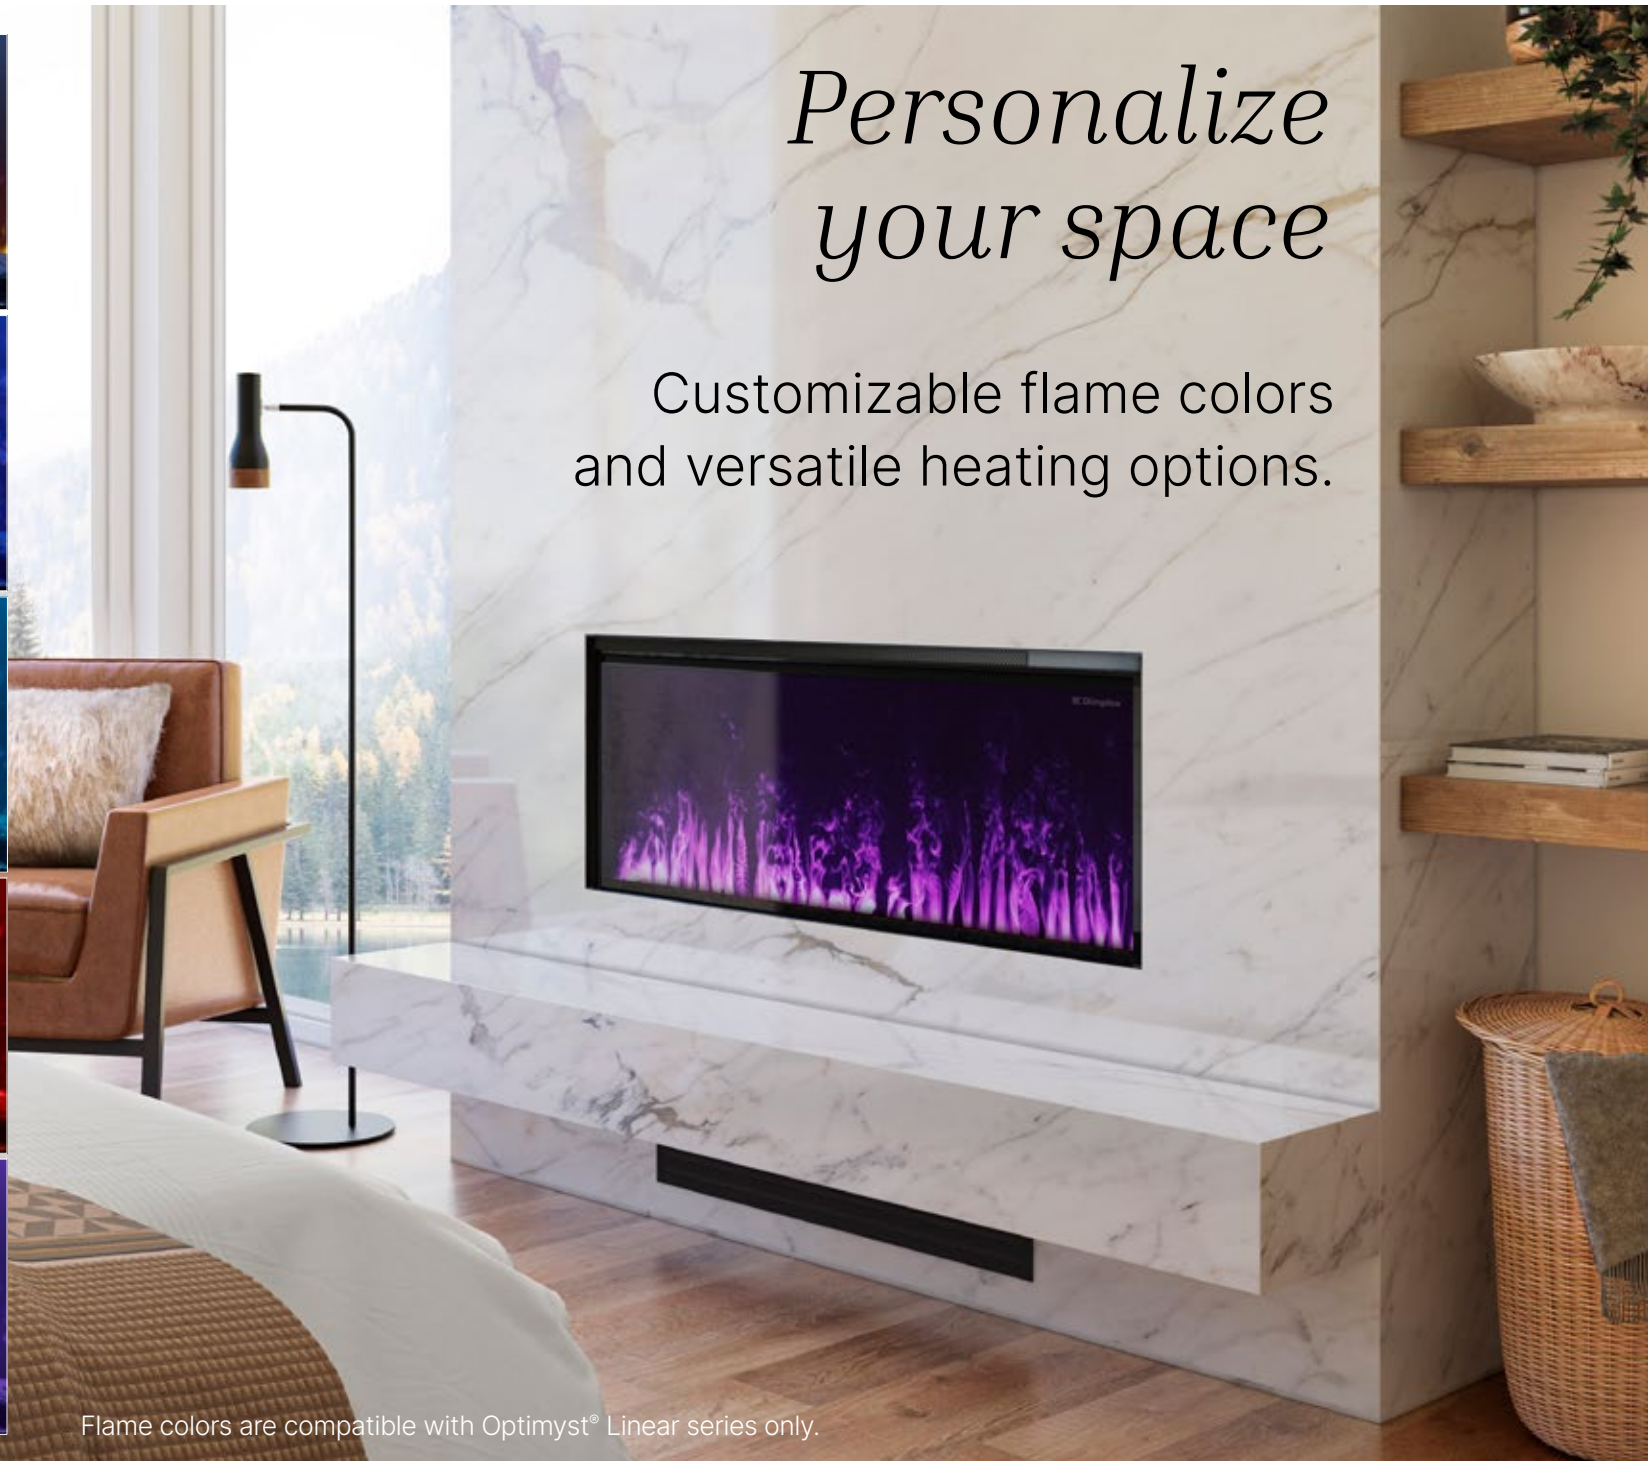

Customizable flame colors
and versatile heating options.

Flame colors are compatible with Optimyst® Linear series only.

*Custom ember
bed options*

*Connect your
spaces*

EXPERIENCE CONNECTION

EXPERIENCE CONNECTION