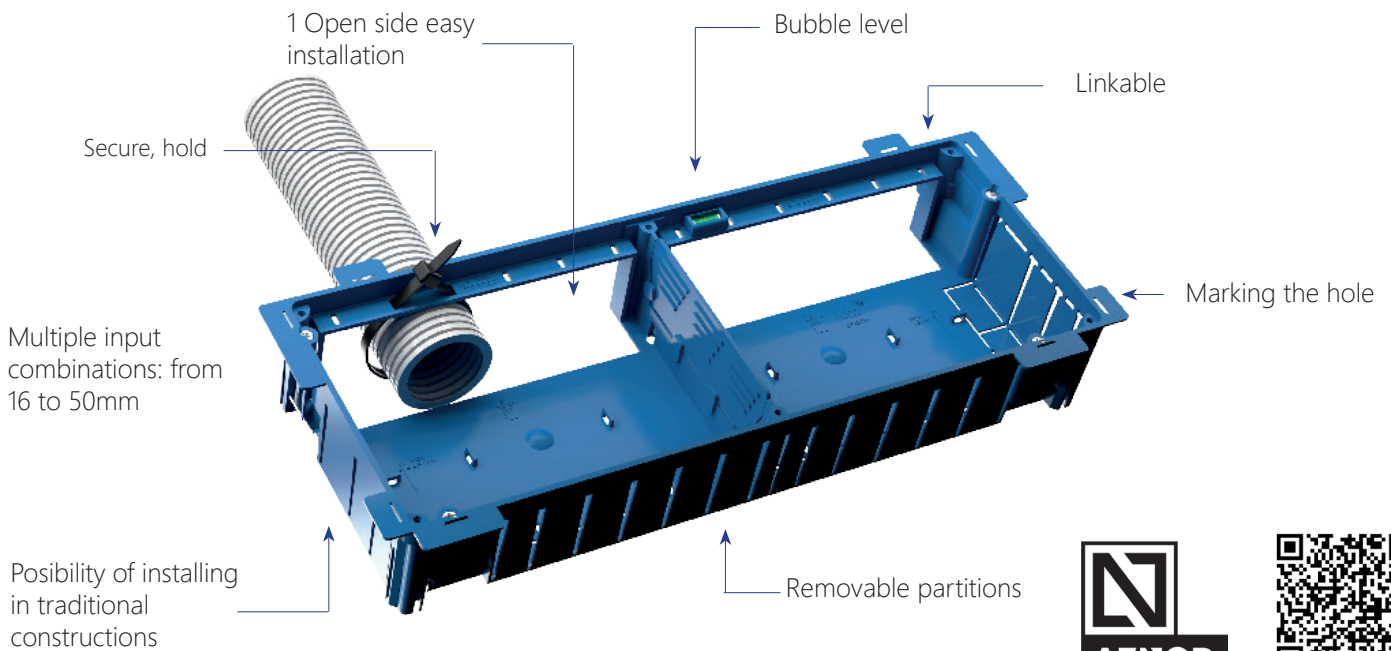

Back junction boxes

VIDEO

References with Nylon ties or claw fix system

Ref. 5362GW

107 x 107 x 45.
12 x Ø25.
Screw lid fixture.

Ref. 5363GW

170 x 112 x 47.
16 x Ø25.
Screw lid fixture