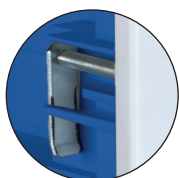

METALBOX

Detail of claw