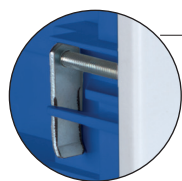

Claw fix system

Detail of claw