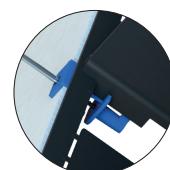

# Claw fix system

Detail of claw

55514GW / 515GW  
Ø100 x 46 / Ø150 x 46

5516GW  
Ø150 x 46

Detail of claw

5506GW  
300 x 500 x 60

5507GW  
300 x 500 x 60

## ARELOS

5108HGW & 5108PFHGW  
205 x 233 x 72

5012HGW & 5012PFHGW  
320 x 233 x 75

8690HGW & 8690PFHGW  
450 x 220 x 72

5250HGW & 5250PFHGW  
320 x 420 x 75

5270HGW & 5270PFHGW  
320 x 670 x 75

Detail of claw