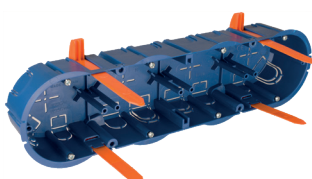

Ref. 5925GW

281 x 68 x 46. 4 modules.
12 x Ø20, 8 x Ø25 & 5 x Ø16.