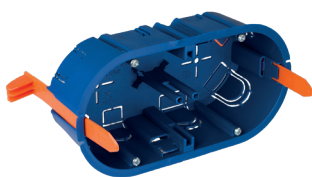

### Ref. 5625E

Preserves energy in the building.  
Flexible rubber: perfect tube fitting  
Ø 68 x 46. 4 x Ø20 & 2 x Ø25.