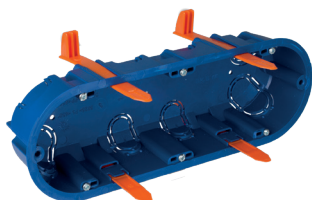

Ref. 5825GW

219 x 68 x 46. 3 modules.
6 x Ø20 & 4 x Ø25.