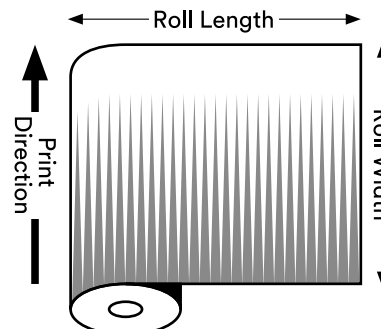

- ▶ Made from a durable polyester film with a pressure-sensitive adhesive backing
- ▶ Capture the look of custom etched, cut or sandblasted glass
- ▶ Choose from a variety of patterns created in collaboration with leading designers from across the globe
- ▶ Tailor the light, privacy and style of your space
- ▶ Whiteboard WH-111G can turn any glass surface into a writable, erasable canvas

Print Direction

Print direction runs down the length of the roll for most designs that are not Gradation.

Print direction runs across the width of the roll for most Gradations.

Gradation Transmission

No print
Clear Film
(Most Transparent)