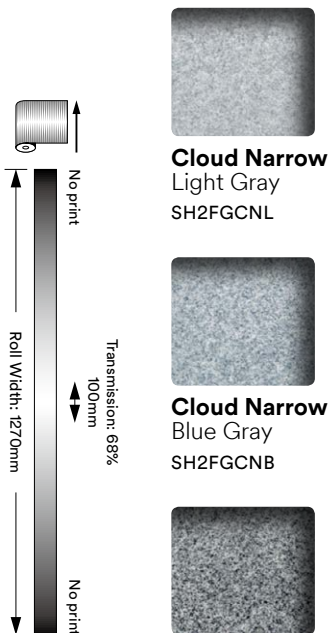

1 Pop-W SH2FGPP-W 2 Pop-S SH2FGPP-S

Center and Single Gradation

Pop-W
SH2FGPP-W NEW
(Center gradation type)

Pop-S
SH2FGPP-S NEW
(Single gradation type)

Oval
SH2FGOV NEW

Oval

Center Gradation

Sand
SH2FGSD NEW

Cloud
SH2FGCL
Cloud Narrow
SH2FGCN

Cloud Narrow
Light Gray
SH2FGCNL

Cloud Narrow
Blue Gray
SH2FGCNB

Cloud Narrow
Dark Gray
SH2FGCND

Gradation

Illumina Seamless-W2 SH2SSIM-W2

Gradation Sheets

Seamless series