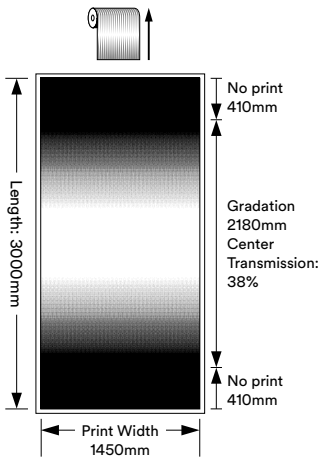

Print Direction

Print direction runs down the length of the roll for most designs that are not Gradation.

Print direction runs across the width of the roll for most Gradations.

Gradation Transmission

No print
Clear Film
(Most Transparent)

A new gradation series that can cover a large area of glass with a single sheet without seams. Based on the popular Illumina Dot Gradation, the product is designed to ensure privacy without creating a sense of closure. A total of three variations are available, including center gradation, which becomes transparent at both ends of the sheet, single gradation, which becomes transparent at one end of the sheet and privacy single gradation which has a larger gradation area for more privacy coverage. Provided in single panel sheets with the print direction down the sheet length, wound on a small roll.