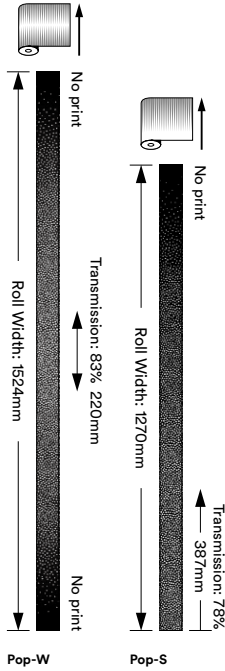

Center and Single Gradation

Pop-W
SH2FGPP-W NEW
(Center gradation type)

Pop-S
SH2FGPP-S NEW
(Single gradation type)