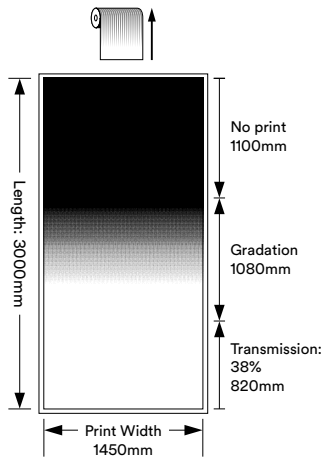

Illumina Seamless-S2

SH2SSIM-S2 NEW
(Single gradation type)