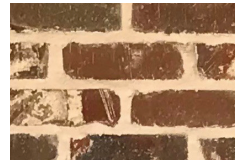

Whether it's adding a touch of character to a residential property or enhancing the aesthetic appeal of a commercial building, Cherokee's thin-cut brick provides a versatile solution for a wide range of projects.

By opting for thin-cut brick, one can avoid the challenges that come with using full-size brick, such as weight limitations and installation complexities.

Thin brick – also known as brick tile or brick veneer – can be used in a variety of applications such as:

- Kitchen & Bathroom Backsplashes
- Floors
- Interior Walls
- Bathrooms
- Fireplaces
- Exterior Cladding

Old Savannah
with Ivory Mortar

Rae's Creek
with Ivory Mortar

Cherokee Brick offers a wide variety of thin-cut brick that is specifically designed for various construction purposes. Our thin brick is made from full-size brick by removing the face of the brick, this way you can achieve the same quality and color consistency that Cherokee Brick is known to deliver.

Where to Buy

SCAN ME

Popular Colors

Andersonville
Georgia Handcrafted

Ansley Park
Georgia Classic &
Mississippi Classic

Antique Hard Tan
Mississippi Handcrafted

Augusta
Georgia Classic

Bourbon Street
Mississippi Classic