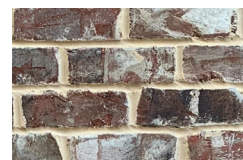

Whether it's adding a touch of character to a residential property or enhancing the aesthetic appeal of a commercial building, Cherokee's thin-cut brick provides a versatile solution for a wide range of projects.

- Kitchen & Bathroom Backsplashes
- Floors
- Interior Walls
- Bathrooms
- Fireplaces
- Exterior Cladding

Old Savannah
with Ivory Mortar

Rae's Creek
with Ivory Mortar

Cherokee Brick offers a wide variety of thin-cut brick that is specifically designed for various construction purposes. Our thin brick is made from full-size brick by removing the face of the brick, this way you can achieve the same quality and color consistency that Cherokee Brick is known to deliver.

Old Savannah
Georgia Handcrafted

Old Warehouse 77
Mississippi Handcrafted

Rae's Creek
Georgia Handcrafted

Savannah Gray
Georgia Classic

Shellmans Bluff
Georgia Classic &
Mississippi Classic

Silo Square
Mississippi Handcrafted

Photos are only meant to represent color range, photos of brick will look different in sun or shade and depending on what color mortar it is paired with. Also, if there is a smear or a lime wash this can make the brick look entirely different. Please see a sample of the brick or brick in the wall before making final decisions.