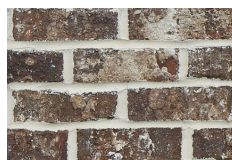

Whether it's adding a touch of character to a residential property or enhancing the aesthetic appeal of a commercial building, Cherokee's thin-cut brick provides a versatile solution for a wide range of projects.

- Kitchen & Bathroom Backsplashes
- Floors
- Interior Walls
- Bathrooms
- Fireplaces
- Exterior Cladding

Old Savannah
with Ivory Mortar

Rae's Creek
with Ivory Mortar

Cherokee Brick offers a wide variety of thin-cut brick that is specifically designed for various construction purposes. Our thin brick is made from full-size brick by removing the face of the brick, this way you can achieve the same quality and color consistency that Cherokee Brick is known to deliver.

Brookhaven
Georgia Classic &
Mississippi Classic

Charlestowne
Georgia Handcrafted

Chicago Used
Georgia Handcrafted

Mosstown
Georgia Classic &
Mississippi Classic

NOLA Blend
Mississippi Handcrafted

Old Orleans
Georgia Handcrafted

Old Savannah
Georgia Handcrafted

Old Warehouse 77
Mississippi Handcrafted

Rae's Creek
Georgia Handcrafted

Savannah Gray
Georgia Classic

Shellmans Bluff
Georgia Classic &
Mississippi Classic

Silo Square
Mississippi Handcrafted