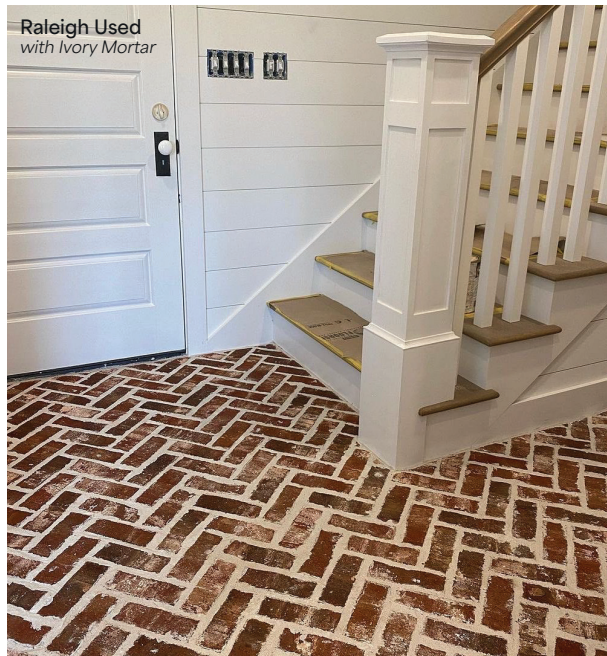

Installation

Installing Thin Brick is simple. It can be installed much like tile or can be put in place with a system specifically designed for thin brick.

What's great about thin brick is that it can be installed fairly easily and quickly even by DIYers.

- Kitchen & Bathroom Backsplashes
- Floors
- Interior Walls
- Bathrooms
- Fireplaces
- Exterior Cladding

Old Savannah
with Ivory Mortar

Rae's Creek
with Ivory Mortar

Cherokee Brick offers a wide variety of thin-cut brick that is specifically designed for various construction purposes. Our thin brick is made from full-size brick by removing the face of the brick, this way you can achieve the same quality and color consistency that Cherokee Brick is known to deliver.