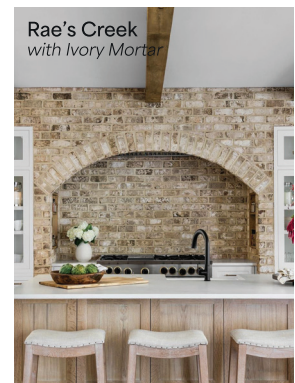

Whether it's adding a touch of character to a residential property or enhancing the aesthetic appeal of a commercial building, Cherokee's thin-cut brick provides a versatile solution for a wide range of projects.

By opting for thin-cut brick, one can avoid the challenges that come with using full-size brick, such as weight limitations and installation complexities.

Thin brick – also known as brick tile or brick veneer – can be used in a variety of applications such as:

- Kitchen & Bathroom Backsplashes
- Floors
- Interior Walls
- Bathrooms
- Fireplaces
- Exterior Cladding

Old Savannah
with Ivory Mortar

Rae's Creek
with Ivory Mortar

Cherokee Brick offers a wide variety of thin-cut brick that is specifically designed for various construction purposes. Our thin brick is made from full-size brick by removing the face of the brick, this way you can achieve the same quality and color consistency that Cherokee Brick is known to deliver.