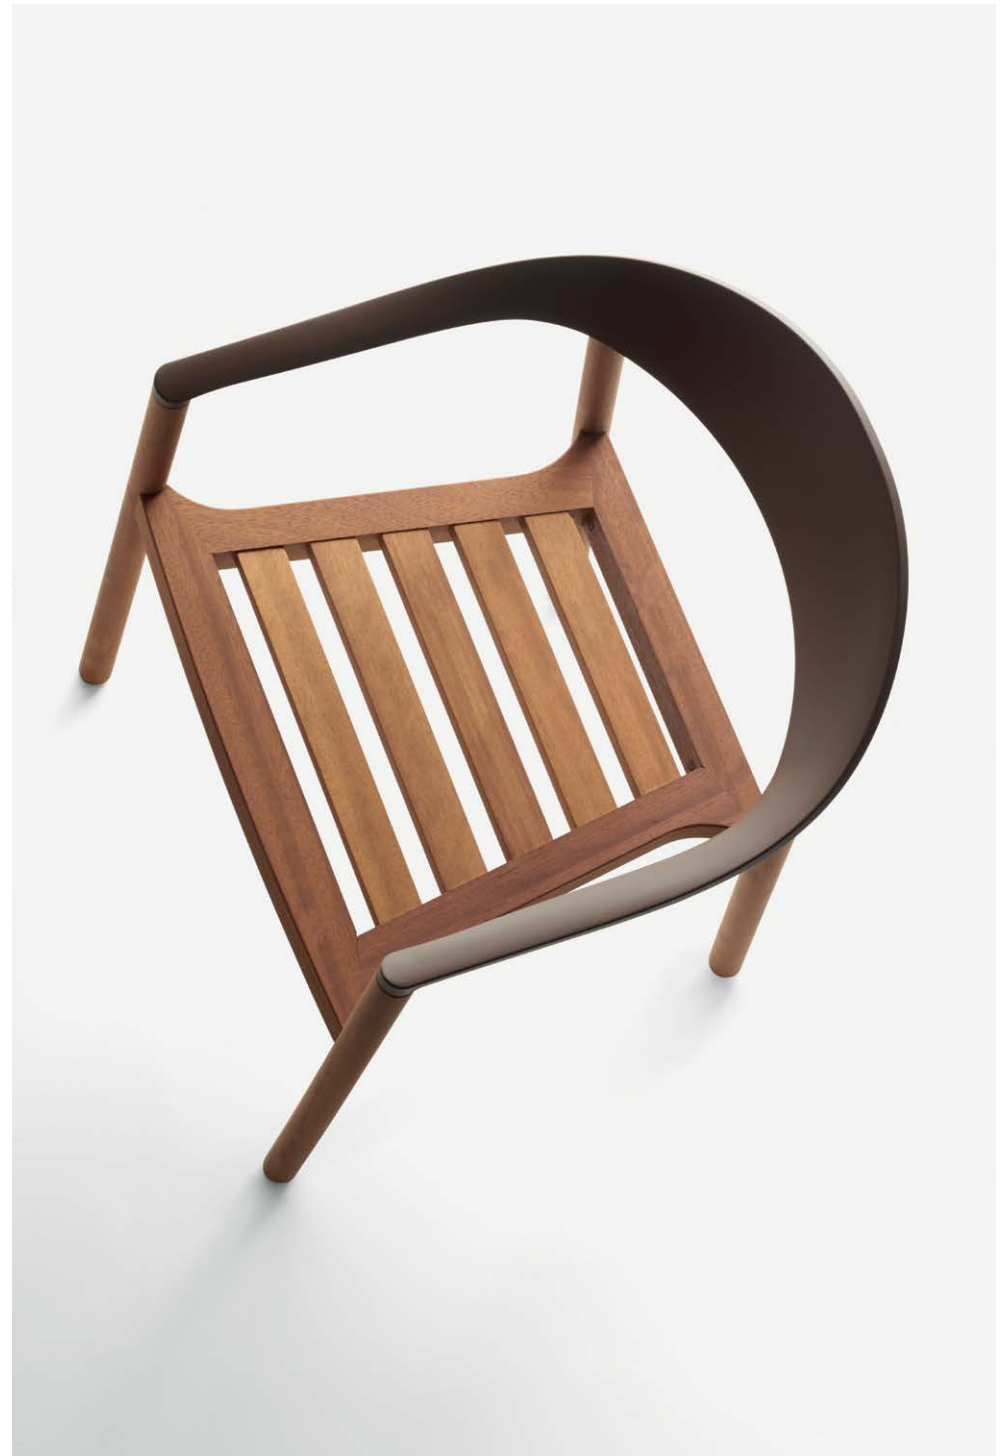

Polypropylene seat shell in the colours black, white, basalt grey, signal grey, green blue, yellow grey, avion blue, fern green, oxide red, pastel green, coral red, sulfur yellow. Metal frame in chrome or zinc coated/powder coated (outdoor) matched to the shell colours. Optional cushion in fabric or leather. Stackable.

Sitzschale aus Polypropylen in den Farben Schwarz, Weiß, Basaltgrau, Gelbgrau, Avionblau, Farngrün, Oxidrot, Weißgrün, Korallenrot, Schwefelgelb. Metallgestell verchromt oder verzinkt - pulverbeschichtet in den Farben passend zur Sitzschale. Optionale Polsterauflage in Stoff oder Leder. Stapelbar.

caramello, caramel,
karamell

marrone terra, terra
brown, terrabraun

LAND loung chair

Naoto Fukasawa

Mod. 1100-00

Lounge chair interamente prodotta in plastica (rotostampaggio) nei colori nero, bianco, grigio basalto, grigio segnale, rosso traffico, giallo verde. Per uso interno ed esterno.

Lounge chair entirely made of plastic (rotational molding) in the colours black, white, basalt grey, signal grey, traffic red yellow green. For indoor and outdoor use.

Lounge chair aus Kunststoff (Rotationsverfahren) in den Farben Schwarz, Weiß, Basaltgrau, Signalgrau, Verkehrsrot, Gelbgrün. Innen- und Außenbereich.