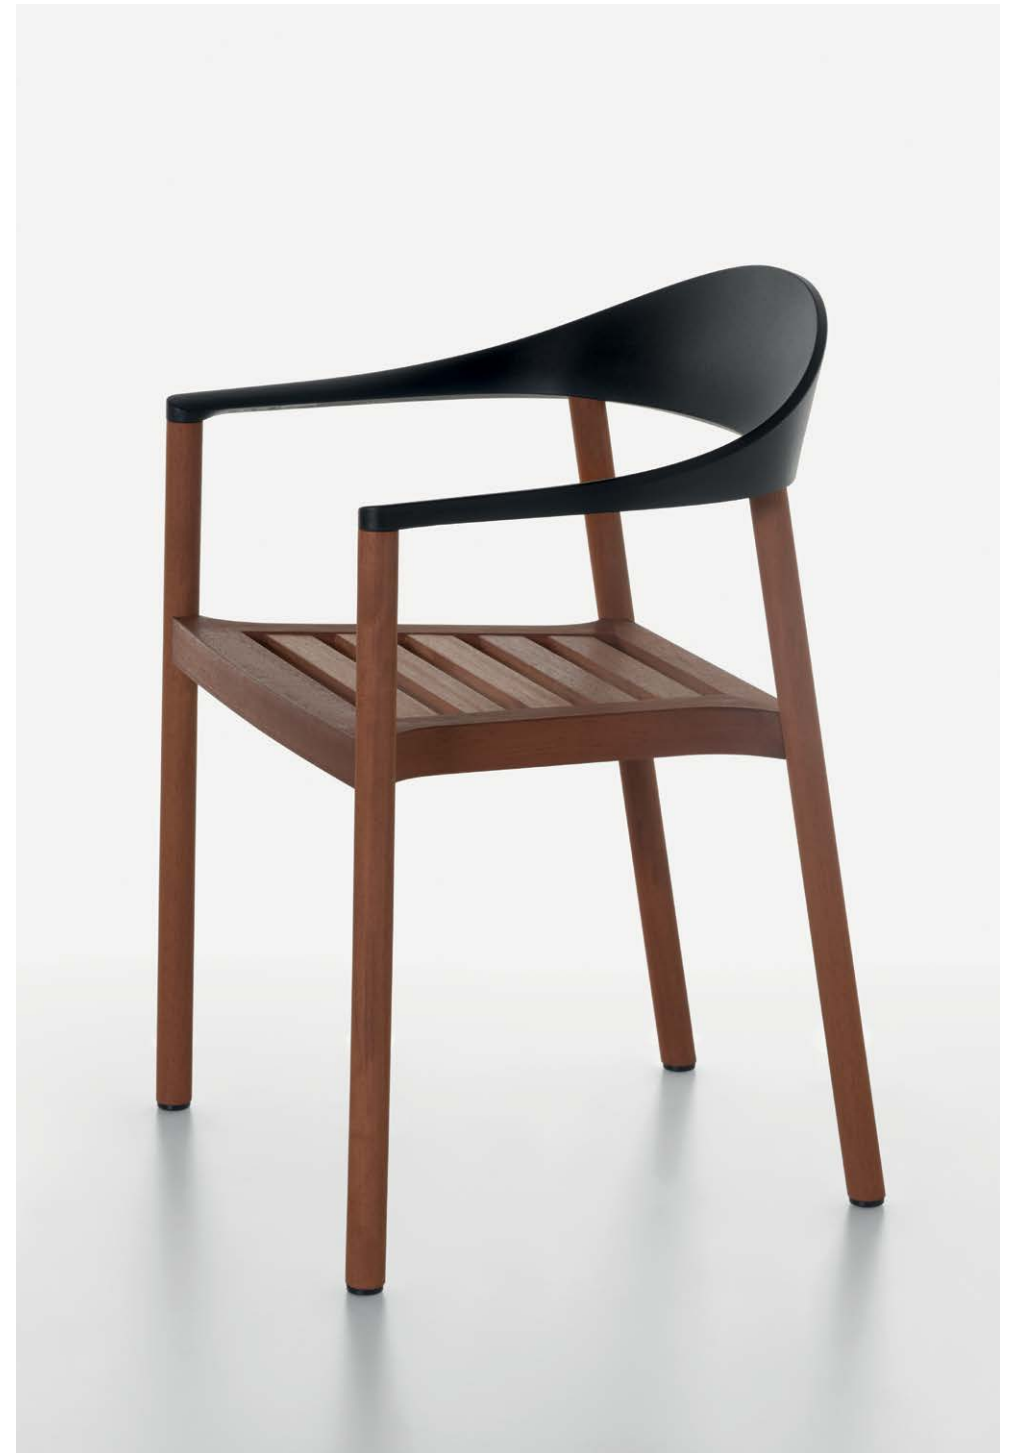

Polypropylene seat shell in the colours black, white, basalt grey, signal grey, green blue, yellow grey, avion blue, fern green, oxide red, pastel green, coral red, sulfur yellow. Metal frame in chrome or zinc coated/powder coated (outdoor) matched to the shell colours. Optional cushion in fabric or leather. Stackable.

Sitzschale aus Polypropylen in den Farben Schwarz, Weiß, Basaltgrau, Gelbgrau, Avionblau, Farngrün, Oxidrot, Weißgrün, Korallenrot, Schwefelgelb. Metallgestell verchromt oder verzinkt - pulverbeschichtet in den Farben passend zur Sitzschale. Optionale Polsterauflage in Stoff oder Leder. Stapelbar.

caramello, caramel,
karamell

marrone terra, terra
brown, terrabraun

LAND loung chair

Naoto Fukasawa

Mod. 1100-00

Lounge chair interamente prodotta in plastica (rotostampaggio) nei colori nero, bianco, grigio basalto, grigio segnale, rosso traffico, giallo verde. Per uso interno ed esterno.

Lounge chair entirely made of plastic (rotational molding) in the colours black, white, basalt grey, signal grey, traffic red yellow green. For indoor and outdoor use.

Lounge chair aus Kunststoff (Rotationsverfahren) in den Farben Schwarz, Weiß, Basaltgrau, Signalgrau, Verkehrsrot, Gelbgrün. Innen- und Außenbereich.