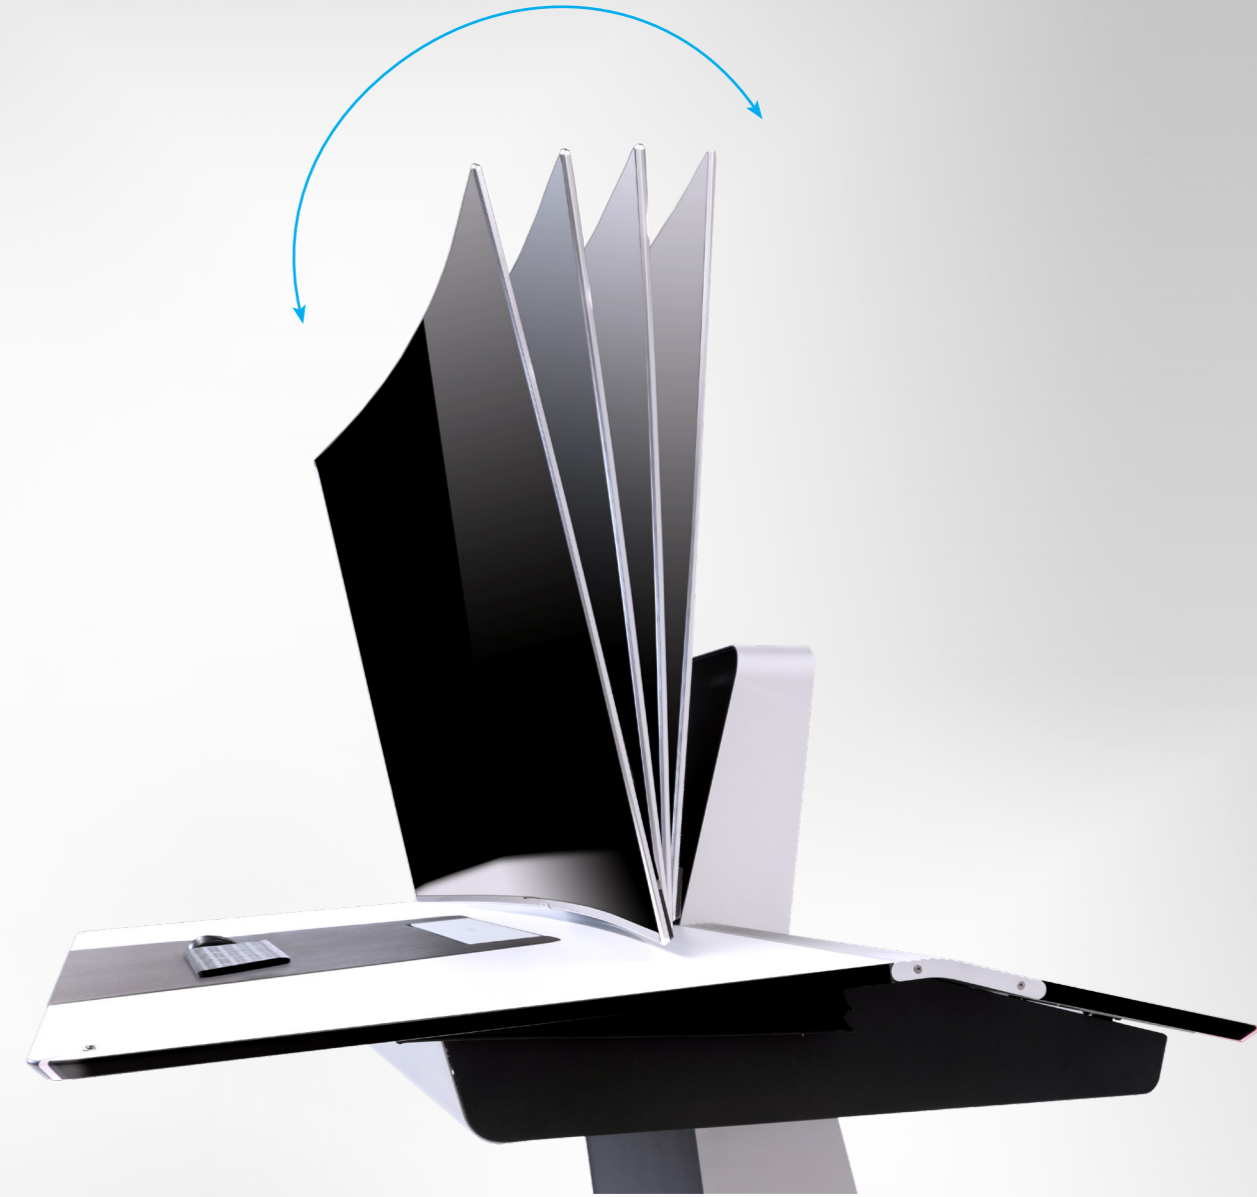

ACTEA^{MAX}

 **Gesab**[®]
guarantee for the future

Design meets Technology

ACTEA is the most advanced control platform for control rooms. Ultimate design with a central column capable to adapt to any operator, to any need. Integral access for an intelligent maintenance. Innovation for the health of all users to have a unique experience, allowing sitting and standing labor in the same workstation. A new collaborative way of work. Ergonomics taken to the limit. Superlative innovation.

Ergonomics & Health

ACTEA is designed giving shape to the functional requirements and the most demanding characteristics and regulations, achieving a higher satisfaction and better user experience with lower effort. Completely adjustable, everything is at reach of the operator, in the precise place, to have everything under control.

Smart console

ACTEA Max combines the latest technology to offer each user smart and intuitive answers. Designed today for the challenge of the future, it will make you rethink what a control console is capable of.

Powerful. Beautiful. Future.

ACTEA Max is the most advanced, smartest and most powerful console that we have ever created. A revolutionary concept taken to the extreme. Design and ergonomics as an intrinsic part of the product, from its projection to the minimal definition.