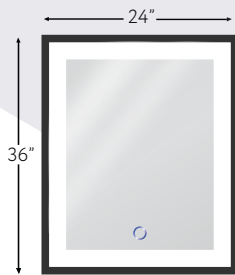

	Product ID	List Price
--	------------	------------

Soho Black 2436
 24" x 36" LED Mirror
 3720 Lumens

\$859

Soho Black 3636
 36" x 36" LED Mirror
 4500 Lumens

\$1,360

Soho Gold 4836
 48" x 36" LED Mirror
 5800 Lumens