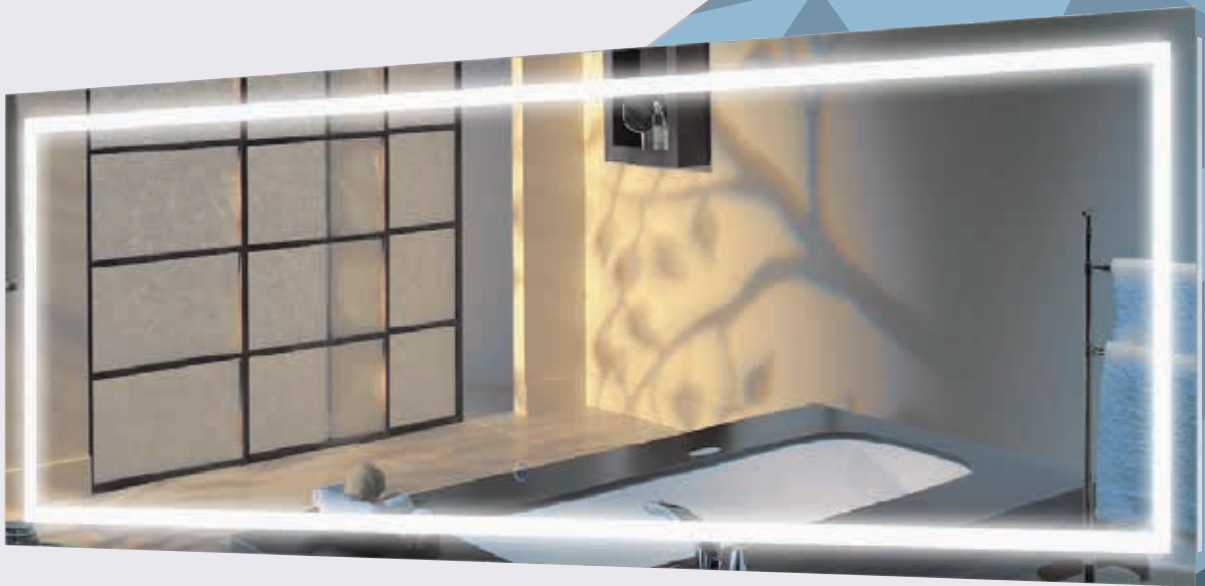

KruggClear +

Good Competitor

BEST
KruggReflect

Better Competitor

COMMERCIAL LED MIRROR

STANDARD FEATURES

- Energy Saving LED Lighting
- 50,000 Hours LED Life
- Top Grade Silver Backed Glass
- Defogger Element Included
- Flexible (Vertical/Horizontal) Installation
- 110V-277V compatible
- Works with Outside Dimmer or Regular Switch
- 5000 Kelvins Light Temp