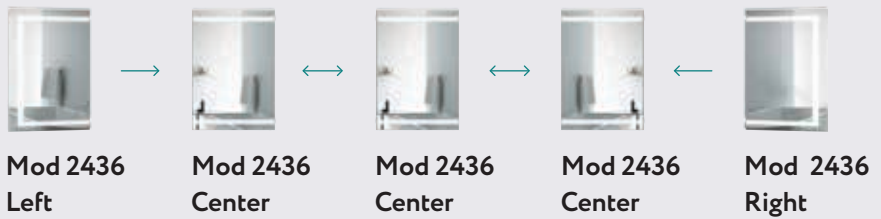

KruggClear +

Good
Competitor

BEST
KruggReflect

Better
Competitor

PERFECT LIGHT

Eliminating the corner dark spots found in the many cheaper LED mirrors.

Krugg Bright⁺

CRI

Color Rendering describes how a light source makes the color of an object appear to the human eye, and how well the subtle variations in color shades are revealed.

Krugg Mirrors only use lights with a CRI of 90 or higher. Which is near perfect at color rendering and should be used for tasks requiring the most accurate color discrimination.

MODULAR LED MIRROR SYSTEM

Make any Size LED Mirror configuration, including single or double alcove.

MODULAR LED MIRROR SYSTEM

STANDARD FEATURES

- Corner installation possible
- Energy Saving LED Lighting
- 50,000 Hours LED Life
- Top Grade silver backed glass
- Defogger Element included
- Combine to make any size LED mirror
- 5000 Kelvins Light Temp
- Works with outside dimmer or regular switch