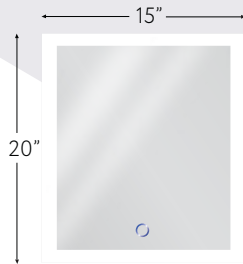

Bijou 1520
15" x 20" LED Mirror
CRI 90, 2100 Lumens

$510