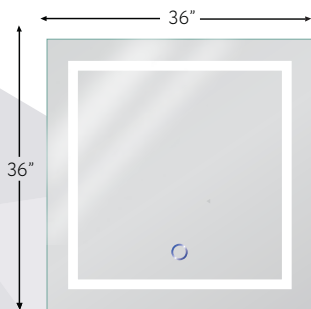

Icon 3636
36" x 36" LED Mirror
CRI 90, 4500 Lumens

$973