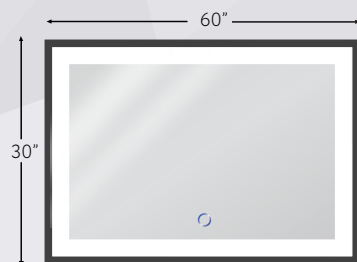

Soho Gold 6030
60" x 30" LED Mirror
5620 Lumens

$1,998