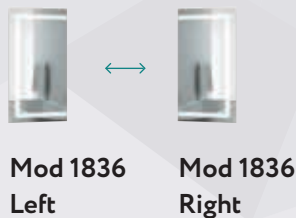

MODULAR LED MIRROR SYSTEM

Make any Size LED Mirror configuration, including single or double alcove.