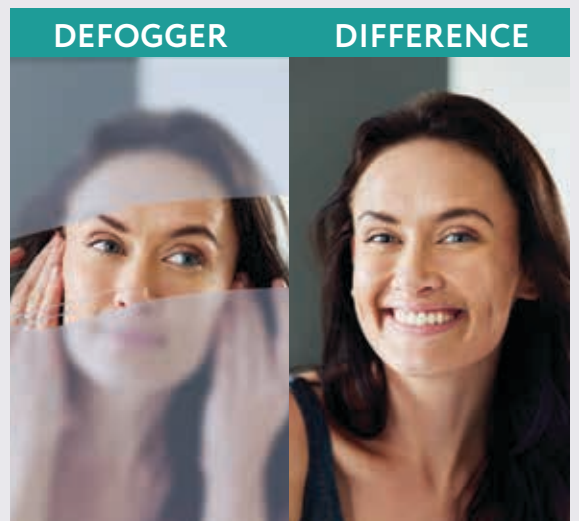

KruggClear +

Good
Competitor

BEST
KruggReflect

Better
Competitor