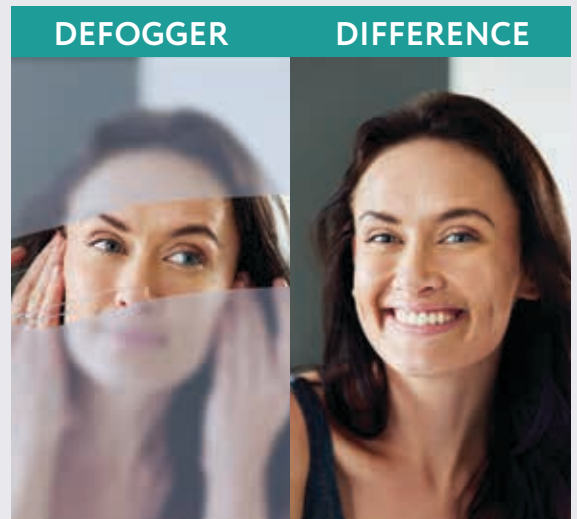

KruggClear +

Good Competitor

BEST
KruggReflect

Better Competitor