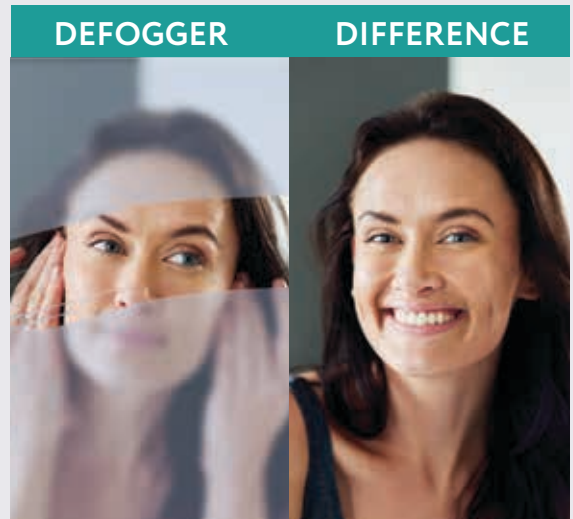

KruggeClear +