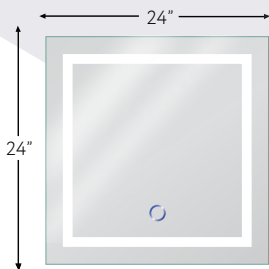

Product ID	List Price

Icon 2424
24" x 24" LED Mirror
CRI 90, 3000 Lumens

$631