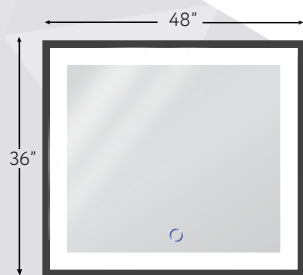

	Product ID	List Price
--	------------	------------

Soho Black 2436
 24" x 36" LED Mirror
 3720 Lumens

\$859

Soho Black 3636
 36" x 36" LED Mirror
 4500 Lumens

\$1,360

Soho Gold 4836
 48" x 36" LED Mirror
 5800 Lumens