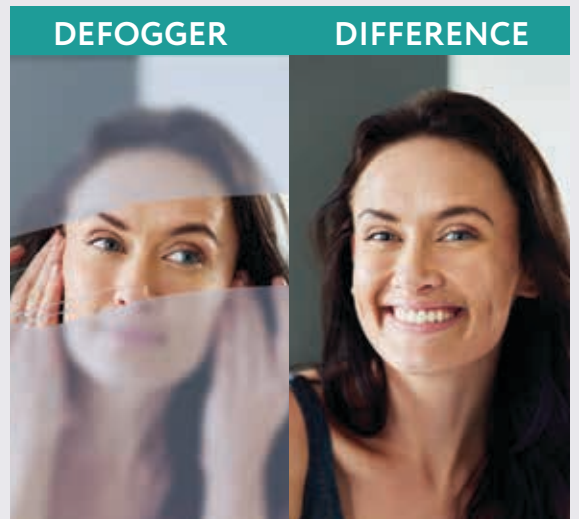

KruggReflect +

KruggReflect+ Offer a perfectly clear and bright Reflection. It's beautiful turquoise color backing provides a natural looking glass eliminating black edging found on Interior mirrors.

KruggClear +