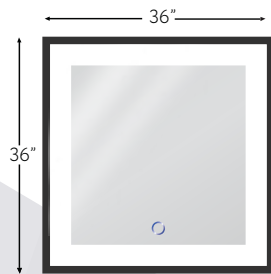

	Product ID	List Price
--	------------	------------

Soho Black 2436
 24" x 36" LED Mirror
 3720 Lumens

\$859

Soho Black 3636
 36" x 36" LED Mirror
 4500 Lumens

\$1,360

Soho Gold 4836
 48" x 36" LED Mirror
 5800 Lumens