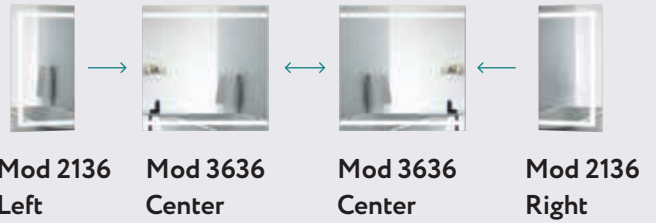

Color Rendering describes how a light source makes the color of an object appear to the human eye, and how well the subtle variations in color shades are revealed.

Krugg Mirrors only use lights with a CRI of 90 or higher. Which is near perfect at color rendering and should be used for tasks requiring the most accurate color discrimination.

MODULAR LED MIRROR SYSTEM

Make any Size LED Mirror configuration, including single or double alcove.

MODULAR LED MIRROR SYSTEM

STANDARD FEATURES

- Corner installation possible
- Energy Saving LED Lighting
- 50,000 Hours LED Life
- Top Grade silver backed glass
- Defogger Element included
- Combine to make any size LED mirror
- 5000 Kelvins Light Temp
- Works with outside dimmer or regular switch