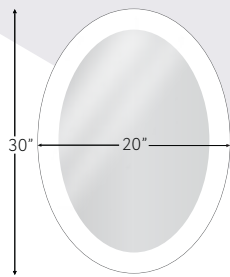

SOL 2030
22" x 30" (Oval), LED Mirror
CRI 90, 2600 Lumens

$510