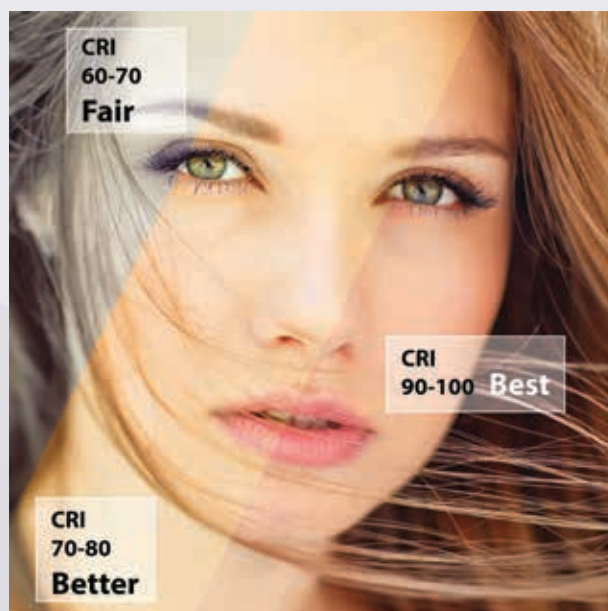

KruggClear +

Good
Competitor

BEST
KruggReflect

Better
Competitor

PERFECT LIGHT

Eliminating the corner dark spots found in the many cheaper LED mirrors.

Krugg Bright⁺

CRI

Color Rendering describes how a light source makes the color of an object appear to the human eye, and how well the subtle variations in color shades are revealed.

Krugg Mirrors only use lights with a CRI of 90 or higher. Which is near perfect at color rendering and should be used for tasks requiring the most accurate color discrimination.