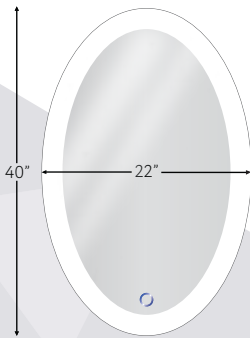

SOL 2240
22" x 40" (Oval), LED Mirror
CRI 90, 3300 Lumens

$690