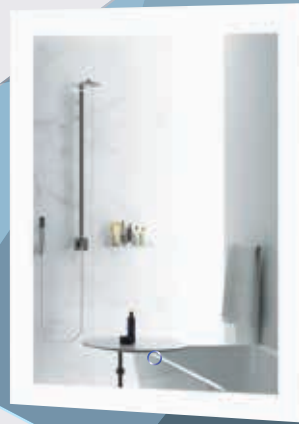

BIJOU LED BACKLIT MIRRORS

STANDARD FEATURES

- E-Z On/Off Memory Sensor Dimmer
- Energy Saving LED Lighting
- 50,000 Hours LED Life
- Top Grade silver backed glass
- Defogger Element included
- 5000 Kelvins Light Temp

Product ID	List Price