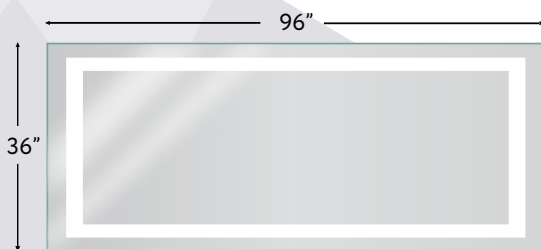

	Product ID	List Price
--	------------	------------

EXL 9636

\$5,500

96"x36" LED Mirror

CRI 90, Lumens 8450

FIXED TILT LED MIRROR

STANDARD FEATURES

- ADA compliant
- 4000 K Color Temp
- 50,000 Hours Lifspan of LED Light
- Commercial grade
- 5000 Kelvins Light Temp