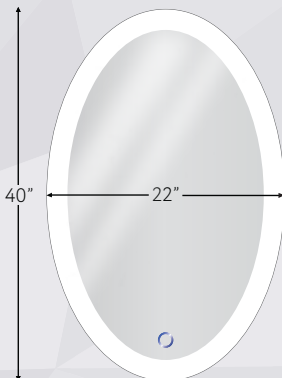

Product ID	List Price
------------	------------

SOL 2030
 22" x 30" (Oval), LED Mirror
 CRI 90, 2600 Lumens

\$510

SOL 2240
 22" x 40" (Oval), LED Mirror
 CRI 90, 3300 Lumens

\$690

SOL 2444
 24" x 44" (Oval), LED Mirror
 CRI 90, 3700 Lumens