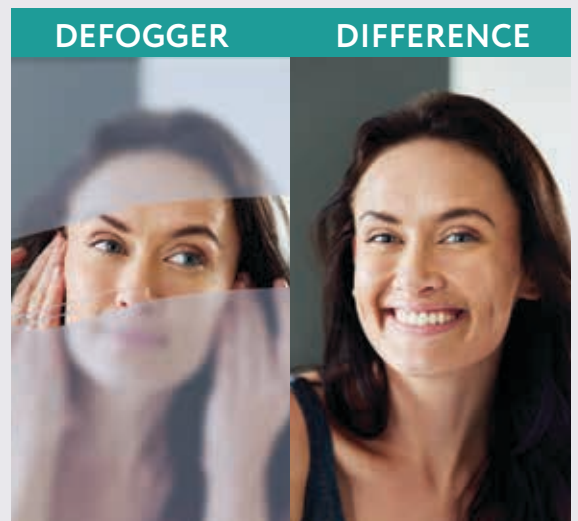

KruggClear +

Good
Competitor

BEST
KruggReflect

Better
Competitor

PERFECT LIGHT

Eliminating the corner dark spots found in the many cheaper LED mirrors.

Krugg Bright⁺

CRI