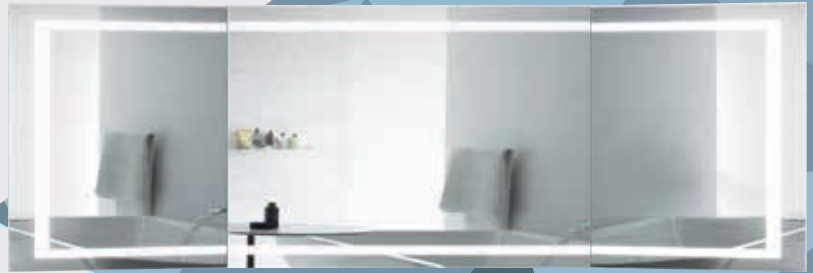

MODULAR LED MIRROR SYSTEM

Make any Size LED Mirror configuration, including single or double alcove.

MODULAR LED MIRROR SYSTEM

STANDARD FEATURES

- Corner installation possible
- Energy Saving LED Lighting
- 50,000 Hours LED Life
- Top Grade silver backed glass
- Defogger Element included
- Combine to make any size LED mirror
- 5000 Kelvins Light Temp
- Works with outside dimmer or regular switch