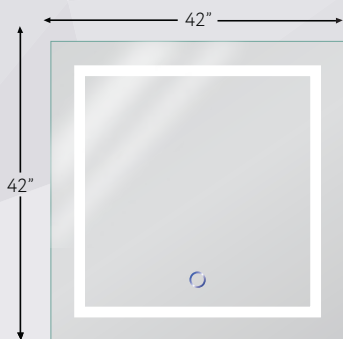

Product ID	List Price
------------	------------

Icon 2424
24" x 24" LED Mirror
CRI 90, 3000 Lumens

\$631

Icon 3636
36" x 36" LED Mirror
CRI 90, 4500 Lumens

\$973

Icon 4242
42" x 42" LED Mirror
CRI 90 Lumens 6200