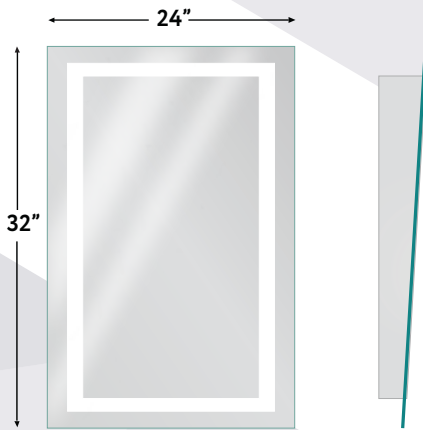

Icon 2432 ADA
24"x32" LED Mirror
CRI 90, 2200 Lumens

$1,070