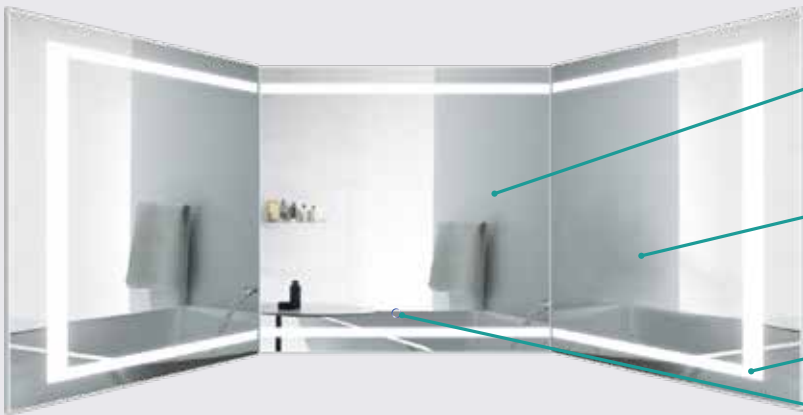

MODULAR LED MIRROR SYSTEM

- Integrated Heating Element to Keep Mirror Fog Free
- Silver Backed -Copper Free Mirror
- 110V-277V compatible
- Works with outside Wall Switch or Dimmer

KruggReflect +

KruggReflect+ Offer a perfectly clear and bright Reflection. It's beautiful turquoise color backing provides a natural looking glass eliminating black edging found on Interior mirrors.