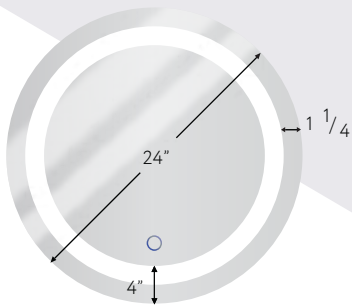

Product ID	List Price
------------	------------

Icon 24 Round
24" x 24" LED Mirror
CRI 90, 2300 Lumens

\$631

Icon 2442 Oval
24" x 42" LED Mirror
CRI 90, 3000 Lumens

\$850

ICON LED MIRROR

STANDARD FEATURES

- E-Z On/Off Memory Sensor Dimmer
- Energy Saving LED Lighting
- 50,000 Hours LED Life
- Top Grade silver backed glass
- Defogger Element included
- Flexible (Vertical/Horizontal) Installation
- 5000 Kelvins Light Temp