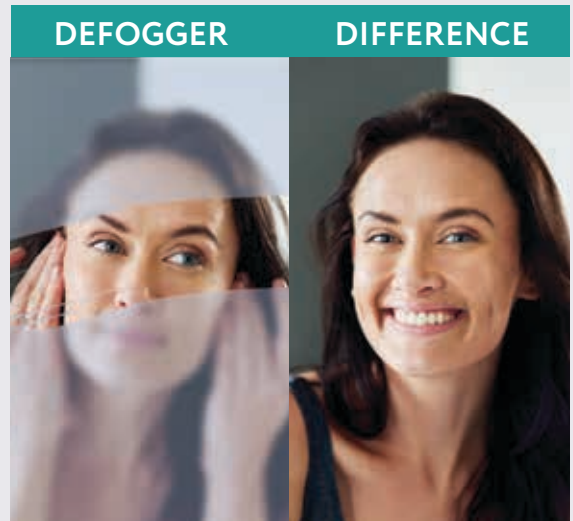

KruggClear +