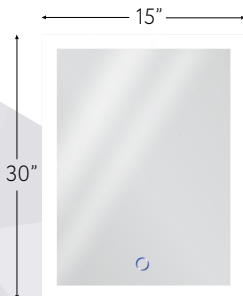

Bijou 1530
15" x 30" LED Mirror
CRI 90, 2400 Lumens

$605