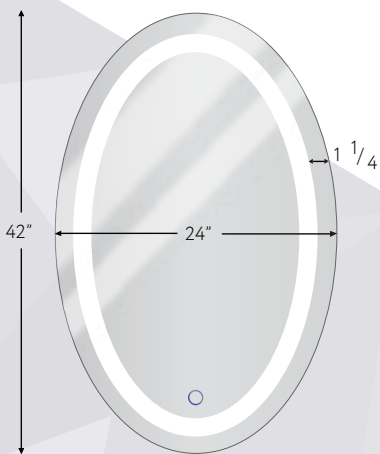

Product ID	List Price
------------	------------

Icon 24 Round
24" x 24" LED Mirror
CRI 90, 2300 Lumens

\$631

Icon 2442 Oval
24" x 42" LED Mirror
CRI 90, 3000 Lumens

\$850

ICON LED MIRROR

STANDARD FEATURES

- E-Z On/Off Memory Sensor Dimmer
- Energy Saving LED Lighting
- 50,000 Hours LED Life
- Top Grade silver backed glass
- Defogger Element included
- Flexible (Vertical/Horizontal) Installation
- 5000 Kelvins Light Temp