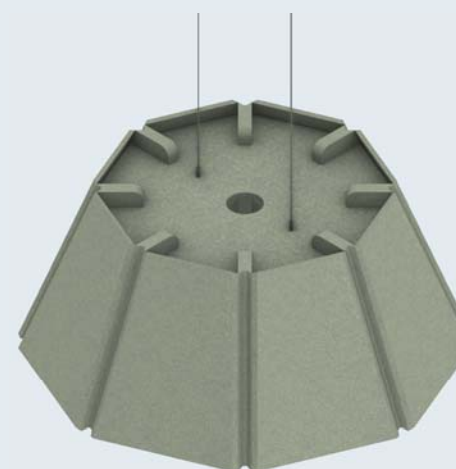

acouShade | OCTAGON

Where Geometry Becomes Art, and Sound Becomes Silence

Step into a world where light and form converge in harmony. The acouShade | Octagon is not just a lighting fixture—it's an artistic expression. Its eight perfectly balanced sides create a bold, sculptural silhouette that commands attention. Like a carefully crafted gem, this lampshade reflects an elegant symmetry, transforming any room into a gallery of light, shadow, and silence.