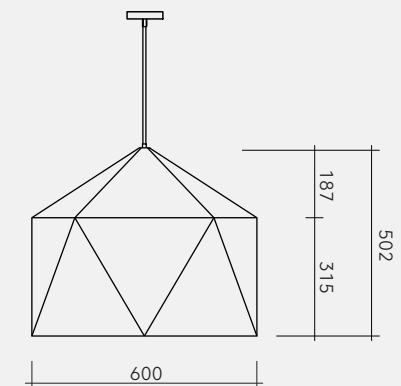

#### S

Dimension : 600 x 600 x 400 mm  
 Material : AP12  
 Structure : Color plated steel  
 Installation: 2 points sling wire

Side View

Structure,  
Color plated steel

Front View

### Elevate your space

Its clean, geometric shape adds a touch of refined style without overwhelming your décor.

Available in 50 color acoustic surface finishes to match your style.

M

Dimension : 600 x 631 x 502 mm

Material : AP12

Structure : Color plated steel

Installation: 1 point steel tube

Side View

Front View

Top View