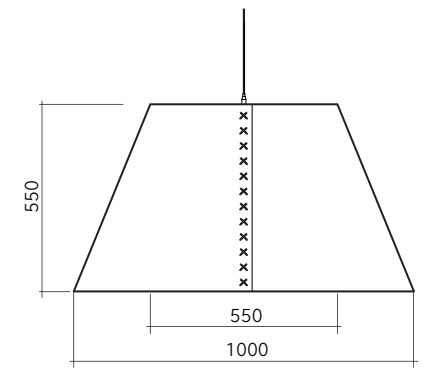

S

Dimension : 600 x 600 x 335 mm
Material : AP3+3
Structure : Color plated steel
Installation: 2 points sling wire

M

Dimension : 740 x 740 x 420 mm
Material : AP3+3
Structure : Color plated steel
Installation: 2 points sling wire

L

Dimension : 1,000 x 1,000 x 550 mm
Material : AP3+3
Structure : Color plated steel
Installation: 2 points sling wire

Section View