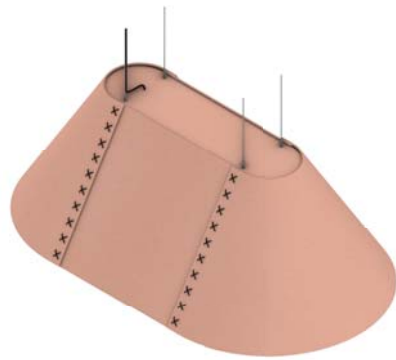

**M**

Dimension : 880 x 1,500 x 520 mm  
 Material : AP3+3  
 Structure : Color plated steel  
 Installation: 4 points sling wire

**L**

Dimension : 880 x 2,020 x 520 mm  
 Material : AP3+3  
 Structure : Color plated steel  
 Installation: 6 points sling wire