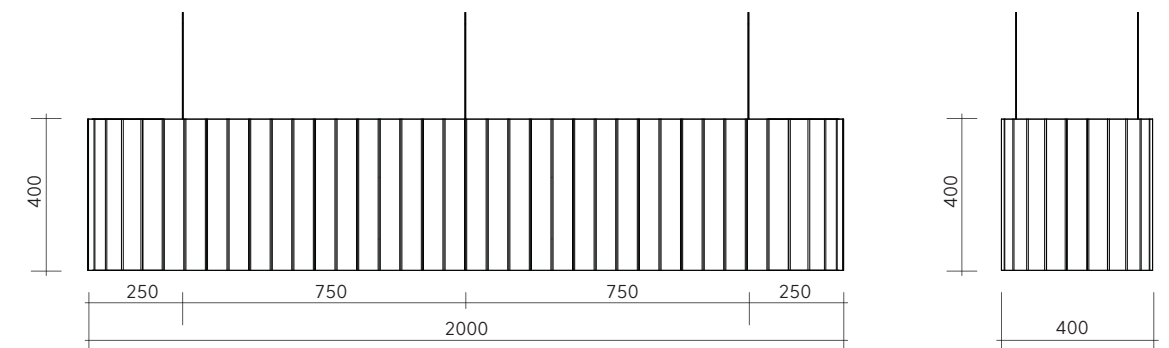

S

Dimension : 400 x 1,000 x 400 mm
Material : AP12
Structure : Color plated steel
Installation: 6 points sling wire

M

Dimension : 400 x 1,500 x 400 mm
Material : AP12
Structure : Color plated steel
Installation: 6 points sling wire

L

Dimension : 400 x 2,200 x 400 mm
Material : AP12
Structure : Color plated steel
Installation: 6 points sling wire