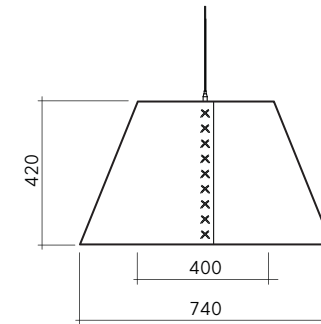

#### S

Dimension : 600 x 600 x 400 mm  
 Material : AP12  
 Structure : Color plated steel  
 Installation: 2 points sling wire

Side View

Structure,  
Color plated steel

Front View

S

Dimension : 600 x 600 x 335 mm  
 Material : AP3+3  
 Structure : Color plated steel  
 Installation: 2 points sling wire

M

Dimension : 740 x 740 x 420 mm  
 Material : AP3+3  
 Structure : Color plated steel  
 Installation: 2 points sling wire

L

Dimension : 1,000 x 1,000 x 550 mm  
 Material : AP3+3  
 Structure : Color plated steel  
 Installation: 2 points sling wire

Section View

Top View