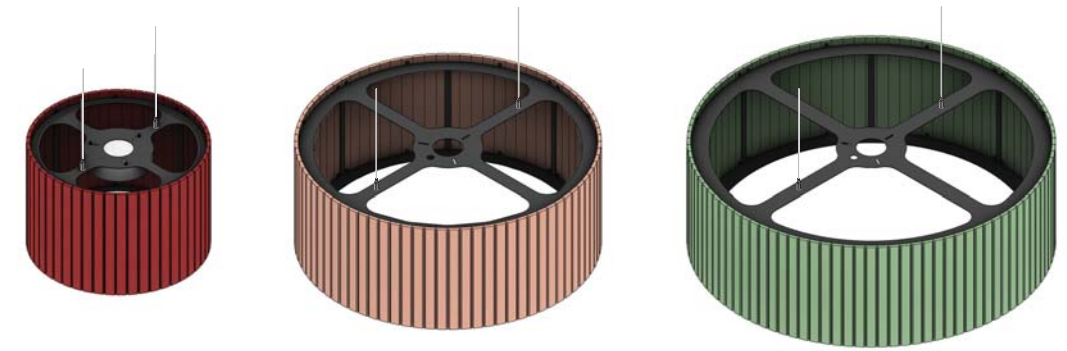

DRUM

acouShade | DRUM

Style, Sound, and Serenity in Perfect Harmony

Give your space a modern edge with the sleek, sophisticated design of Drum acouShade. Crafted with a classic drum shape and noise reduction property, This lampshade offers more than just light—it transforms your room into a peaceful workspace.

Its wide drum design provides soft, even light, casting a warm, inviting glow that enhances the comfort of your space while maintaining an elegant aesthetic.

S

Dimension : 600 x 600 x 400 mm
Material : AP12
Structure : Color plated steel
Installation: 2 points sling wire

M

Dimension : 1,000 x 1,000 x 400 mm
Material : AP12
Structure : Color plated steel
Installation: 4 points sling wire