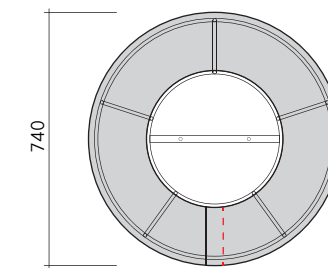

#### S

Dimension : 600 x 600 x 400 mm  
 Material : AP12  
 Structure : Color plated steel  
 Installation: 2 points sling wire

Side View

Structure,  
Color plated steel

Front View

S

Dimension : 600 x 600 x 335 mm  
 Material : AP3+3  
 Structure : Color plated steel  
 Installation: 2 points sling wire

M

Dimension : 740 x 740 x 420 mm  
 Material : AP3+3  
 Structure : Color plated steel  
 Installation: 2 points sling wire

L

Dimension : 1,000 x 1,000 x 550 mm  
 Material : AP3+3  
 Structure : Color plated steel  
 Installation: 2 points sling wire

Section View

Top View