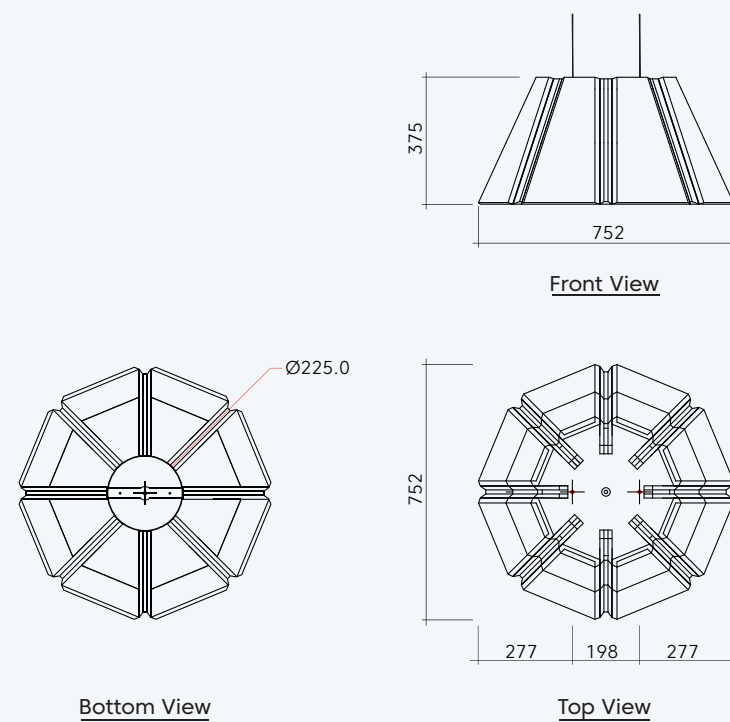

**M**

Dimension : 880 x 1,500 x 520 mm  
 Material : AP3+3  
 Structure : Color plated steel  
 Installation: 4 points sling wire

**L**

Dimension : 880 x 2,020 x 520 mm  
 Material : AP3+3  
 Structure : Color plated steel  
 Installation: 6 points sling wire

#### S

Dimension : 600 x 600 x 400 mm  
 Material : AP12  
 Structure : Color plated steel  
 Installation: 2 points sling wire

Side View

Structure,  
Color plated steel

Front View

### Elevate your space

Its clean, geometric shape adds a touch of refined style without overwhelming your décor.

Available in 50 color acoustic surface finishes to match your style.

M

Dimension : 600 x 631 x 502 mm

Material : AP12

Structure : Color plated steel

Installation: 1 point steel tube

Side View

Front View

Top View