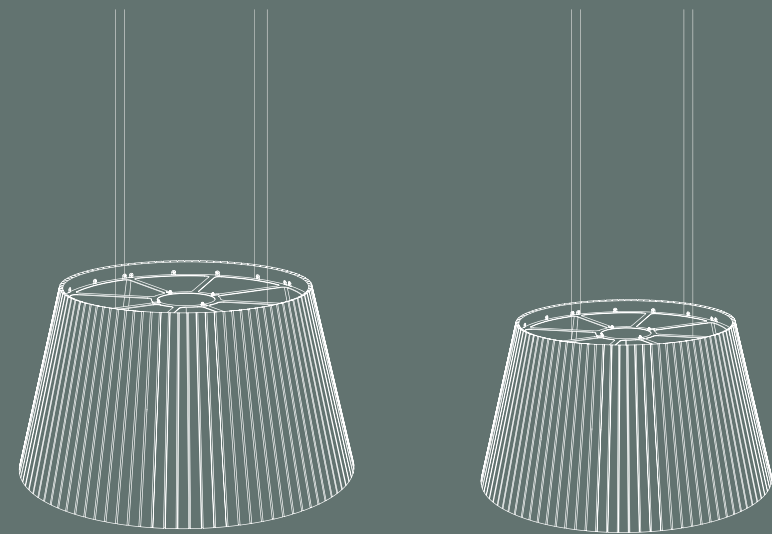

acoupanel®
acoustic wall & ceiling

Illuminate . Absorb . Transform

Step into a space where style meets serenity, where your décor does double duty to keep your home looking sharp and feeling peaceful.

acouShade
acoustic Lighting

Feltech

Feltech Manufacturing Co.,Ltd

Amata City Chonburi Industrial Estate
700/377, Moo 6, Donhuaroh, Muang Chonburi,
Chonburi, 20000, Thailand

+66 240 3041-2

info@feltech.co.th
www.feltech.co.th

acouShade
acoustic Lighting