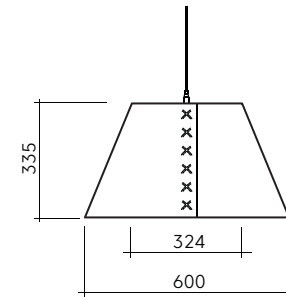

#### S

Dimension : 600 x 600 x 400 mm  
 Material : AP12  
 Structure : Color plated steel  
 Installation: 2 points sling wire

Side View

Structure,  
Color plated steel

Front View

S

Dimension : 600 x 600 x 335 mm  
 Material : AP3+3  
 Structure : Color plated steel  
 Installation: 2 points sling wire

M

Dimension : 740 x 740 x 420 mm  
 Material : AP3+3  
 Structure : Color plated steel  
 Installation: 2 points sling wire

L

Dimension : 1,000 x 1,000 x 550 mm  
 Material : AP3+3  
 Structure : Color plated steel  
 Installation: 2 points sling wire

Section View

Top View