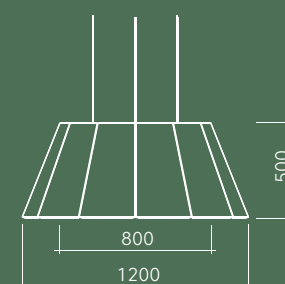

EMPIRE

acouShade | EMPIRE

A Regal Blend of Light and Sound

Step into the world of elegance and serenity with the Empire, where timeless design meets acoustic innovation. The acouShade | Empire exudes luxury while enhancing the acoustic quality of your space.

Redefine your space with its perfect balance of form and function. Available in a range of 50 colors acoustic surface finishes to suit any sophisticated interior.

Front View

Dimension : 1,200 x 1,200 x 500 mm
Material : AP12
Structure : Interlock
Installation : 4 points sling wire