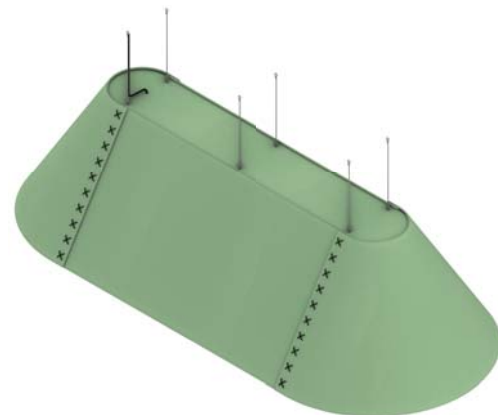

**M**

Dimension : 880 x 1,500 x 520 mm  
 Material : AP3+3  
 Structure : Color plated steel  
 Installation: 4 points sling wire

**L**

Dimension : 880 x 2,020 x 520 mm  
 Material : AP3+3  
 Structure : Color plated steel  
 Installation: 6 points sling wire