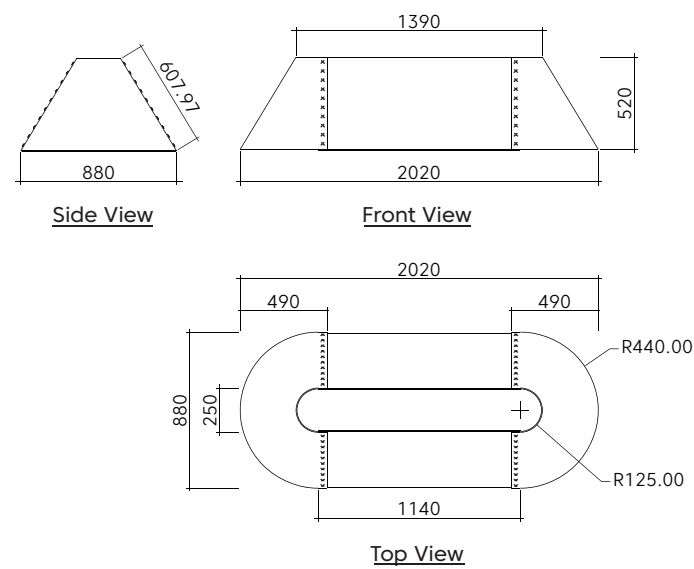

**M**

Dimension : 880 x 1,500 x 520 mm  
 Material : AP3+3  
 Structure : Color plated steel  
 Installation: 4 points sling wire

**L**

Dimension : 880 x 2,020 x 520 mm  
 Material : AP3+3  
 Structure : Color plated steel  
 Installation: 6 points sling wire

#### S

Dimension : 600 x 600 x 400 mm  
 Material : AP12  
 Structure : Color plated steel  
 Installation: 2 points sling wire

Side View

Structure,  
Color plated steel

Front View