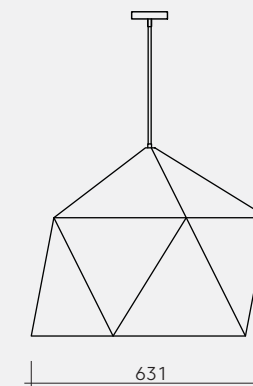

acouShade | HEXACT

Elevate your space

Its clean, geometric shape adds a touch of refined style without overwhelming your décor.

Available in 50 color acoustic surface finishes to match your style.

M

Dimension : 600 x 631 x 502 mm

Material : AP12

Structure : Color plated steel

Installation: 1 point steel tube

Side View