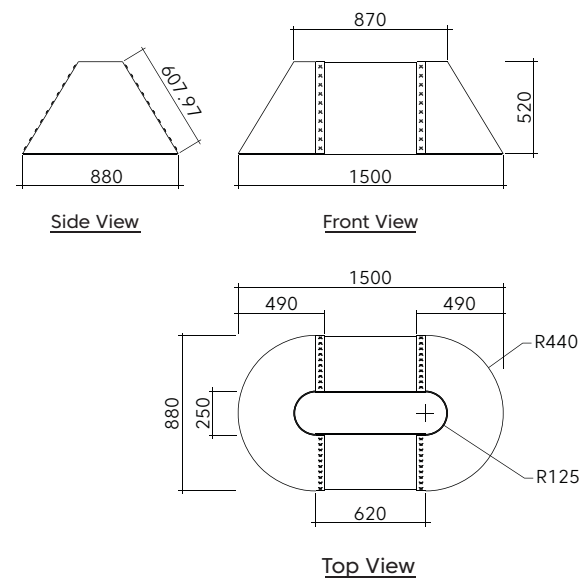

**M**

Dimension : 880 x 1,500 x 520 mm  
 Material : AP3+3  
 Structure : Color plated steel  
 Installation: 4 points sling wire

**L**

Dimension : 880 x 2,020 x 520 mm  
 Material : AP3+3  
 Structure : Color plated steel  
 Installation: 6 points sling wire

#### S

Dimension : 600 x 600 x 400 mm  
 Material : AP12  
 Structure : Color plated steel  
 Installation: 2 points sling wire

Side View

Structure,  
Color plated steel

Front View