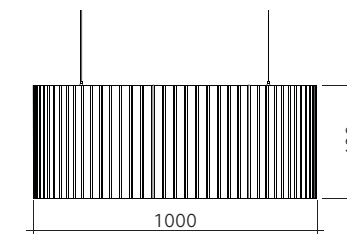

DRUM

acouShade | DRUM

Style, Sound, and Serenity in Perfect Harmony

Give your space a modern edge with the sleek, sophisticated design of Drum acouShade. Crafted with a classic drum shape and noise reduction property, This lampshade offers more than just light—it transforms your room into a peaceful workspace.

Its wide drum design provides soft, even light, casting a warm, inviting glow that enhances the comfort of your space while maintaining an elegant aesthetic.

S

Dimension : 600 x 600 x 400 mm
Material : AP12
Structure : Color plated steel
Installation: 2 points sling wire

Side View

M

Dimension : 1,000 x 1,000 x 400 mm
Material : AP12
Structure : Color plated steel
Installation: 4 points sling wire

L

Dimension : 1,200 x 1,020 x 400 mm
Material : AP12
Structure : Color plated steel
Installation: 4 points sling wire