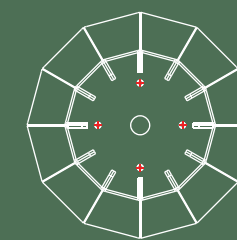

Top View

Dimension : 1,200 x 1,200 x 500 mm
Material : AP12
Structure : Interlock
Installation : 4 points sling wire