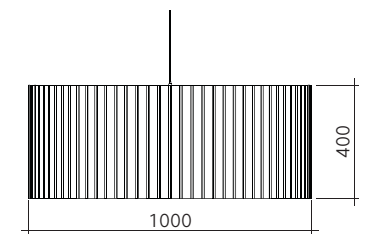

#### S

Dimension : 600 x 600 x 400 mm  
 Material : AP12  
 Structure : Color plated steel  
 Installation: 2 points sling wire

Side View

Structure,  
Color plated steel

Front View

#### M

Dimension : 1,000 x 1,000 x 400 mm  
 Material : AP12  
 Structure : Color plated steel  
 Installation: 4 points sling wire

Top View