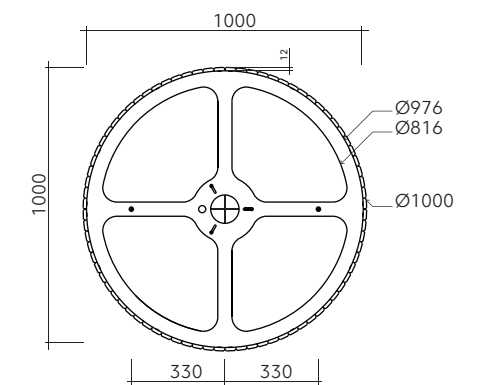

**M**

Dimension : 880 x 1,500 x 520 mm  
 Material : AP3+3  
 Structure : Color plated steel  
 Installation: 4 points sling wire

**L**

Dimension : 880 x 2,020 x 520 mm  
 Material : AP3+3  
 Structure : Color plated steel  
 Installation: 6 points sling wire

#### S

Dimension : 600 x 600 x 400 mm  
 Material : AP12  
 Structure : Color plated steel  
 Installation: 2 points sling wire

Side View

Structure,  
Color plated steel

Front View

#### M

Dimension : 1,000 x 1,000 x 400 mm  
 Material : AP12  
 Structure : Color plated steel  
 Installation: 4 points sling wire

Top View

#### L

Dimension : 1,200 x 1,020 x 400 mm  
 Material : AP12  
 Structure : Color plated steel  
 Installation: 4 points sling wire

INTERSECT