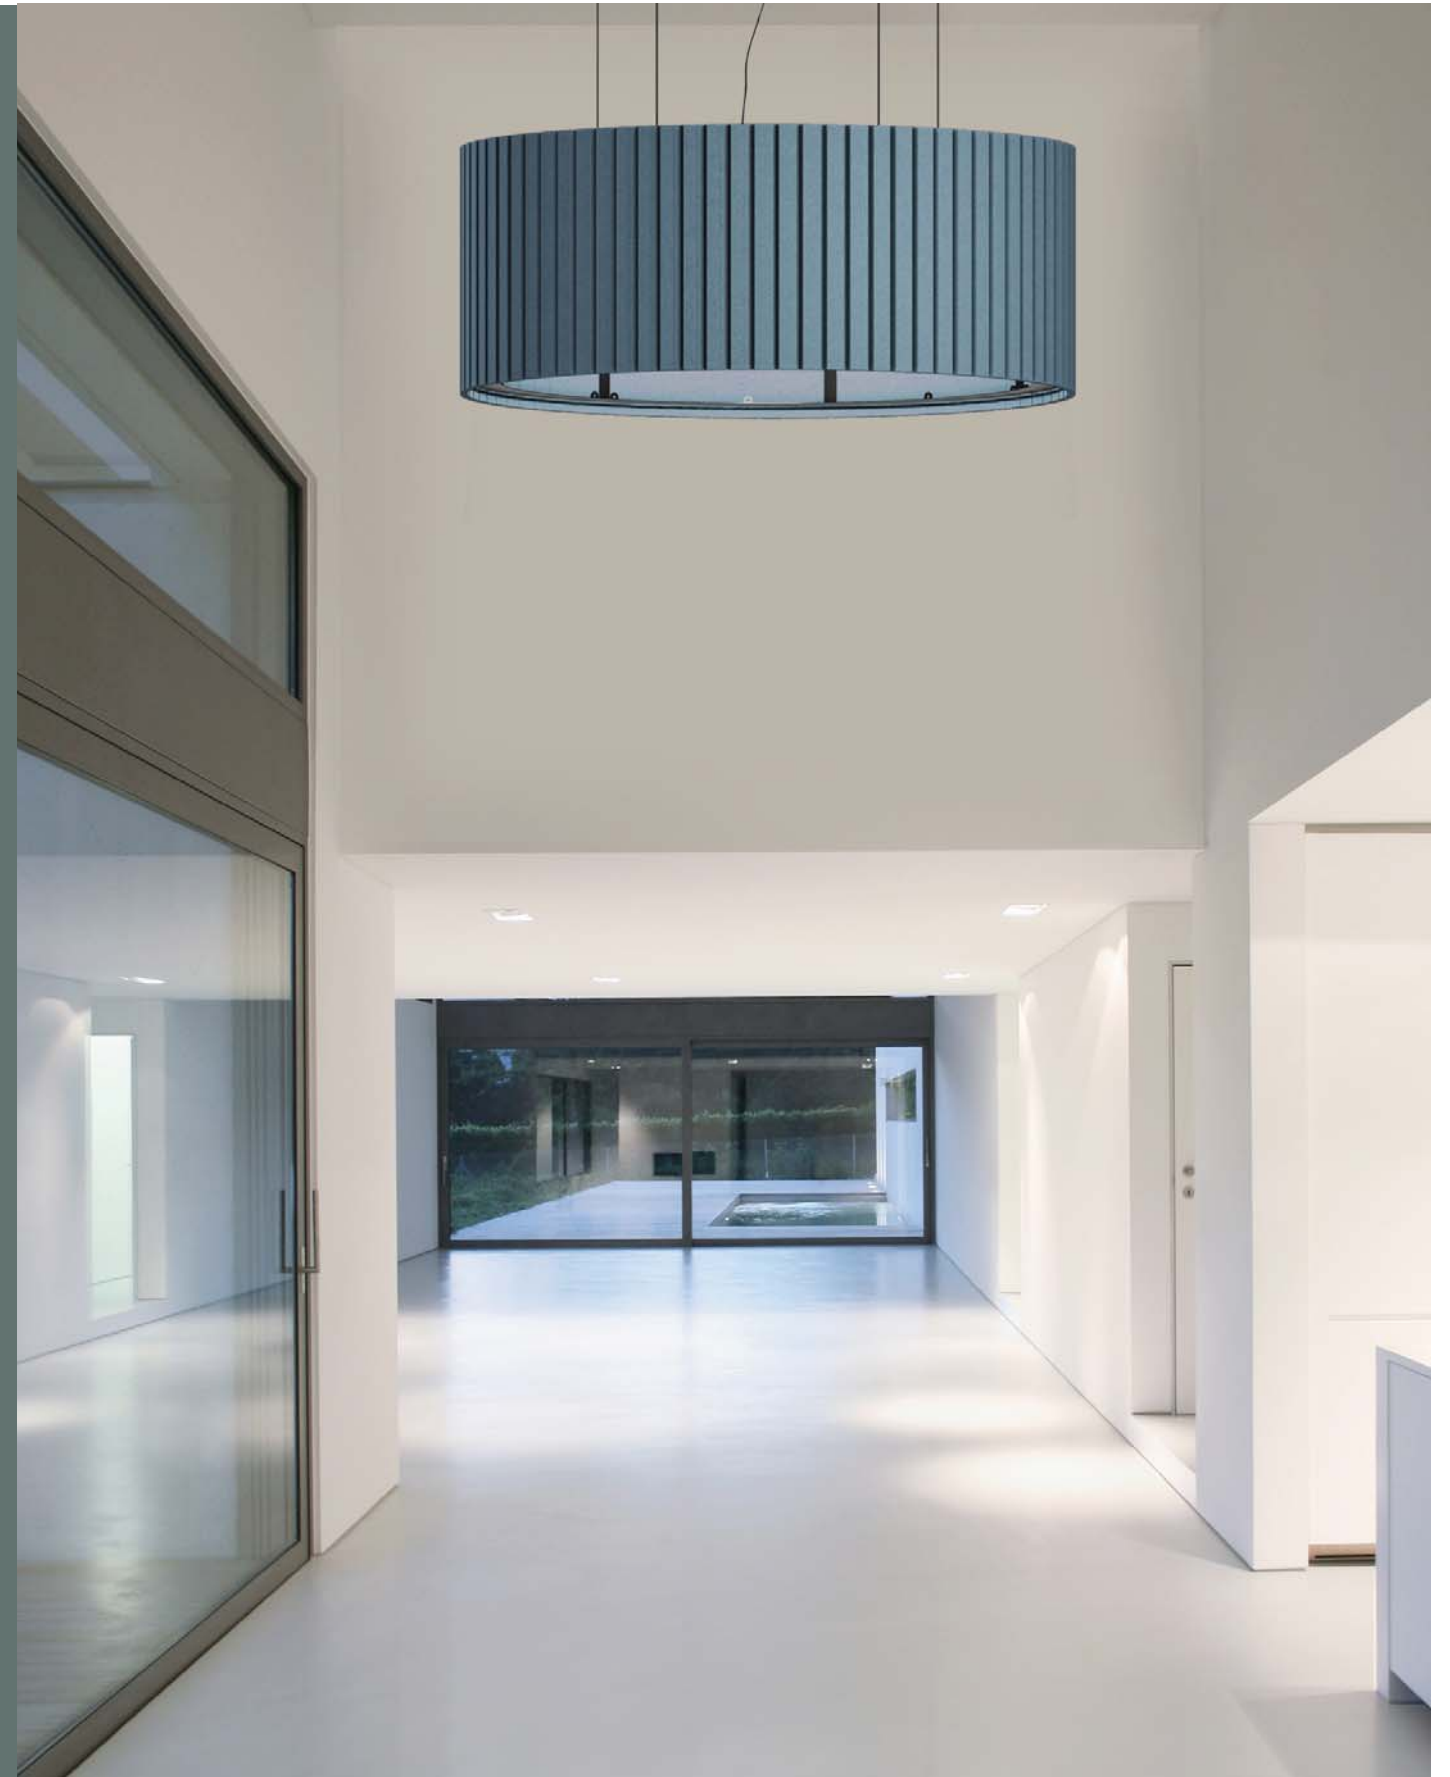

acouShade

acoustic Lighting

Elevate Your Space with the AcouShade – The Perfect Fusion of Light and Sound

In today's fast-paced world, finding peace at home can be a challenge. That's why we've created the **AcouShade**, a product designed to transform your environment into a sanctuary of calm and comfort. Combining sleek modern design with cutting-edge acoustic technology, AcouShade offers more than just illumination—it offers tranquility.

Why choose the AcouShade

- **Stylish Design** – With its minimalist aesthetic and versatile color options, the AcouShade fits seamlessly into any décor, whether you're outfitting a chic urban apartment or a cozy living room.
- **Noise Reduction** – Featuring advanced sound - absorbing materials, the AcouShade reduces unwanted noise, creating a peaceful atmosphere perfect for relaxation, focus, or conversation.
- **Warm, Ambient Lighting** – The soft glow of the lamp provides the ideal amount of light for any occasion.
- **Ideal for Open Spaces** – Whether it's in a busy living room, a home or an open-plan office, AcouShade helps manage echo and sound reverberation, making it perfect for larger, acoustically-challenged spaces

feltech.acoustic