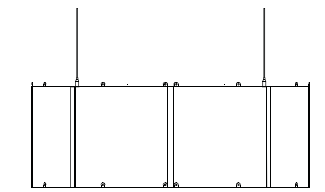

#### S

Dimension : 600 x 600 x 400 mm  
 Material : AP12  
 Structure : Color plated steel  
 Installation: 2 points sling wire

Side View

Structure,  
Color plated steel

Front View