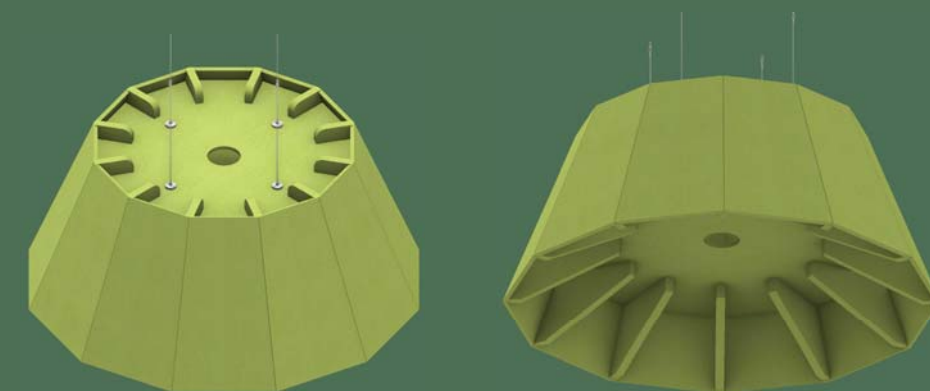

EMPIRE

acouShade | EMPIRE

A Regal Blend of Light and Sound

Step into the world of elegance and serenity with the Empire, where timeless design meets acoustic innovation. The acouShade | Empire exudes luxury while enhancing the acoustic quality of your space.

Redefine your space with its perfect balance of form and function. Available in a range of 50 colors acoustic surface finishes to suit any sophisticated interior.

Dimension : 1,200 x 1,200 x 500 mm
Material : AP12
Structure : Interlock
Installation : 4 points sling wire