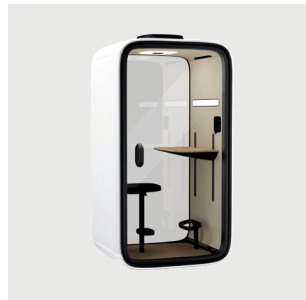

Privacy you can trust

The fine-tuned acoustic structure provides A-Class soundproofing that allows the pod to be placed next to workstations without causing noise distractions to the user or to those outside of the pod. And echo-free interior acoustics make the pod a private, comfortable place for work and video calls.

MATERIAL RECYCLABILITY

100%

Smart pods have 100%* end of life recyclability

*Framery One 95%

FRAMERY ONE COMPACT

The smart one-person office phone booth.

- Framery One Compact feels spacious inside while taking minimal amount of floor space
- This phone booth is built to last with a lightweight structure and efficient use of materials without compromising performance or quality
- Table always included; optional height-adjustable stool
- 8" touchscreen and adaptive lighting always included
- Framery Connect™
- Framery Office Sound Masking System™

FRAMERY ONE

The smart one-person office pod.

- Framery One is a spacious, one-person workstation designed for video calls and focus work
- Comfortable and versatile contemporary design
- Adjustable electric work desk always included; optional height-adjustable chair
- 5" touchscreen and video light always included
- Framery Connect™

FRAMERY FOUR

The smart meeting pod for up to 4 people.

- Framery Four is a multifunctional soundproof meeting space engineered for face-to-face meetings and hybrid work
- Spacious interior that comfortably fits two sofas with lots of table space
- Low threshold enabling easy access
- Table and two sofas always included
- 8" touchscreen and adaptive lighting always included
- Framery Connect™
- Framery Office Sound Masking System™