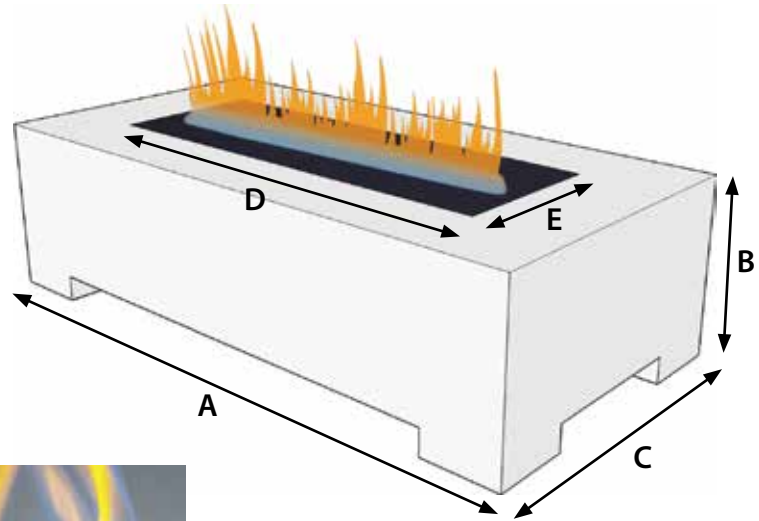

SPECIFICATIONS

MODEL	GAS STONES
Gas Type	Natural Gas or Propane (Vented) Natural Gas (Vent-Free)
Flame Adjustment	Yes
Vented Available	Yes
Vent-Free Available	Yes
Vented Flue Dimensions	Existing Chimney (Vented) N/A (Vent Free)
Heat Output	27,000 - 42,000 BTU/hr (NG) Vented 27,000 - 43,500 BTU/hr (LP) Vented 27,000 - 39,000 BTU/hr (NG) Vent-Free
Efficiency	32% (NG), 39% (LP) Vented 99% (NG) Vent-Free
Thermostatic Remote Control	No (Vented) Yes (Vent-Free)
Exterior Options	Black or White Steel Cover
Electronic Ignition	Yes
Certifications	ANSI Z21.60b (Vented) CSA 2.26b (Vented) CGA 2.17-M911 (Vented) ANSI Z21.11.2 (Vent-Free)

DIMENSIONS (in.)

	Gas Stones 24 in.	Gas Stones 30 in.
A	24	30
B	6 ¾	6 ¾
C	12	12
D	17 ⅞	17 ⅞
E	5 ⅜	5 ⅜