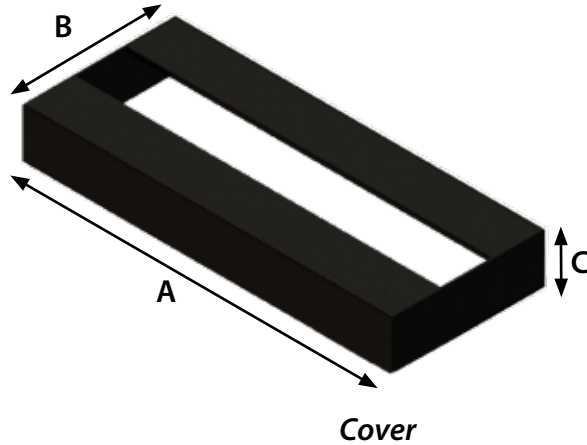

SPECIFICATIONS

MODEL	G SERIES
Gas Type	Natural Gas (only)
Flame Adjustment	Yes
Vented Available	Yes
Vent-Free Available	Yes
Vented Flue Dimensions	8" Diameter or 50 in.² Flue Diameter (Vented) N/A (Vent-Free)
Heat Output	25,000 - 37,500 BTU/hr (NG)
Efficiency	85% (Vented) - 99% (Vent-Free)
Thermostatic Remote Control	Yes
Interior Options	N/A
Electronic Ignition	Yes
Certifications	ANSI Z21.11.2 ANSI Z.21.60 CSA 2.26