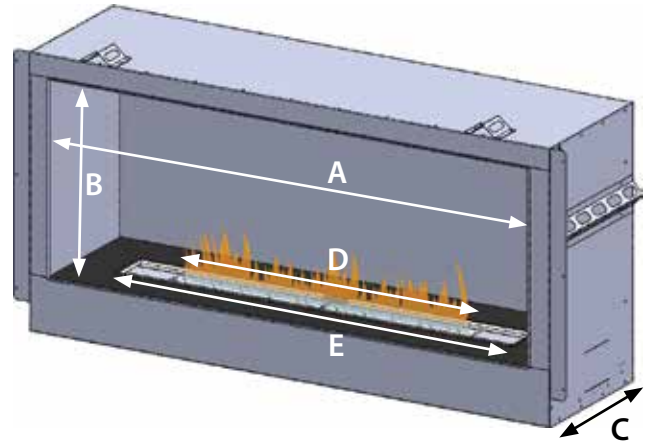

H Series

SINGLE-SIDED: DIMENSIONS (in.)

	HVF-42	HVF-60	HVF-72
A	42	60	72
B	18	18	18
C	18	18	18
D	37 1/2	37 1/2	37 1/2
E	38	49	59