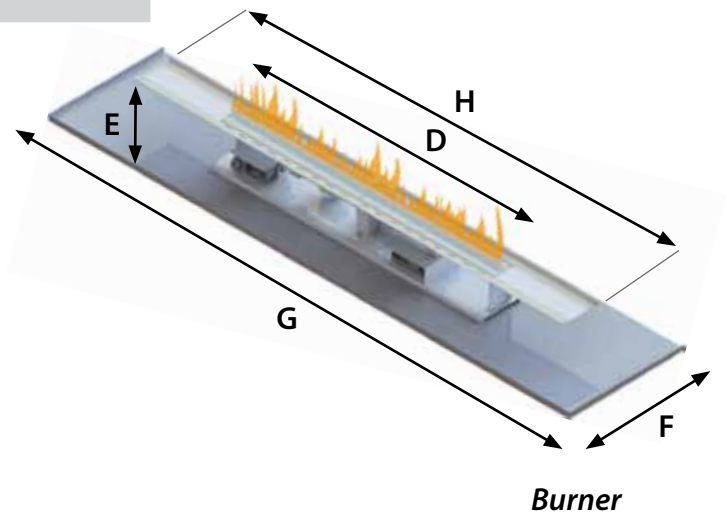

SPECIFICATIONS

MODEL	G SERIES
Gas Type	Natural Gas (only)
Flame Adjustment	Yes
Vented Available	Yes
Vent-Free Available	Yes
Vented Flue Dimensions	8" Diameter or 50 in.² Flue Diameter (Vented) N/A (Vent-Free)
Heat Output	25,000 - 37,500 BTU/hr (NG)
Efficiency	85% (Vented) - 99% (Vent-Free)
Thermostatic Remote Control	Yes
Interior Options	N/A
Electronic Ignition	Yes
Certifications	ANSI Z21.11.2 ANSI Z.21.60 CSA 2.26