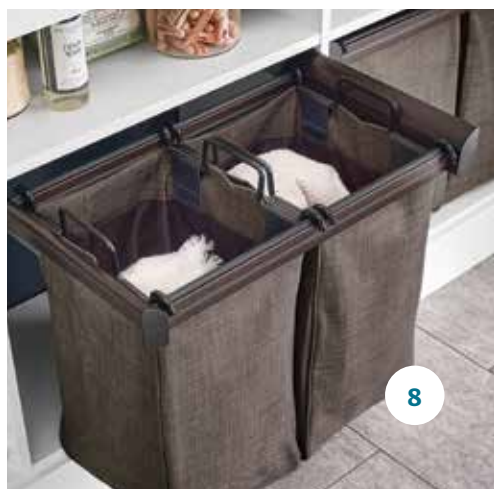

BACK PANEL IN DEEP BLUE

COAT HOOK

Perfect for entryways, mudrooms, bathrooms, and hotel rooms.

WATERFALL HOOK

Holds hangers, allowing for outfits to be easily pieced together.

BROOM HOLDER

Ideal for organizing cleaning tools.

DOUBLE HOOK

Low-profile, space-saving, multi-purpose hook.

BELT HOOK

Keep belts or necklaces neatly organized and on display.

TIE HOOK

Sleek profile, space-saving.

ABOVE: MASTERSUITE IN WHITE WITH TRADITIONAL 5-PANEL FRONTS, DEEP BLUE BACK PANELS AND CONTEMPORARY PULLS AND KNOBS

1. PULL-OUT FRONTS IN CLEAN SLATE
2. DEEP DRAWER
3. PANT ORGANIZER
4. SHOE ORGANIZER
5. LINGERIE DRAWER
6. STORAGE BOX
7. JEWELRY ORGANIZER
8. LAUNDRY ORGANIZER
9. ACRYLIC DIVIDER

ABOVE: MASTERSUITE IN CLEAN SLATE