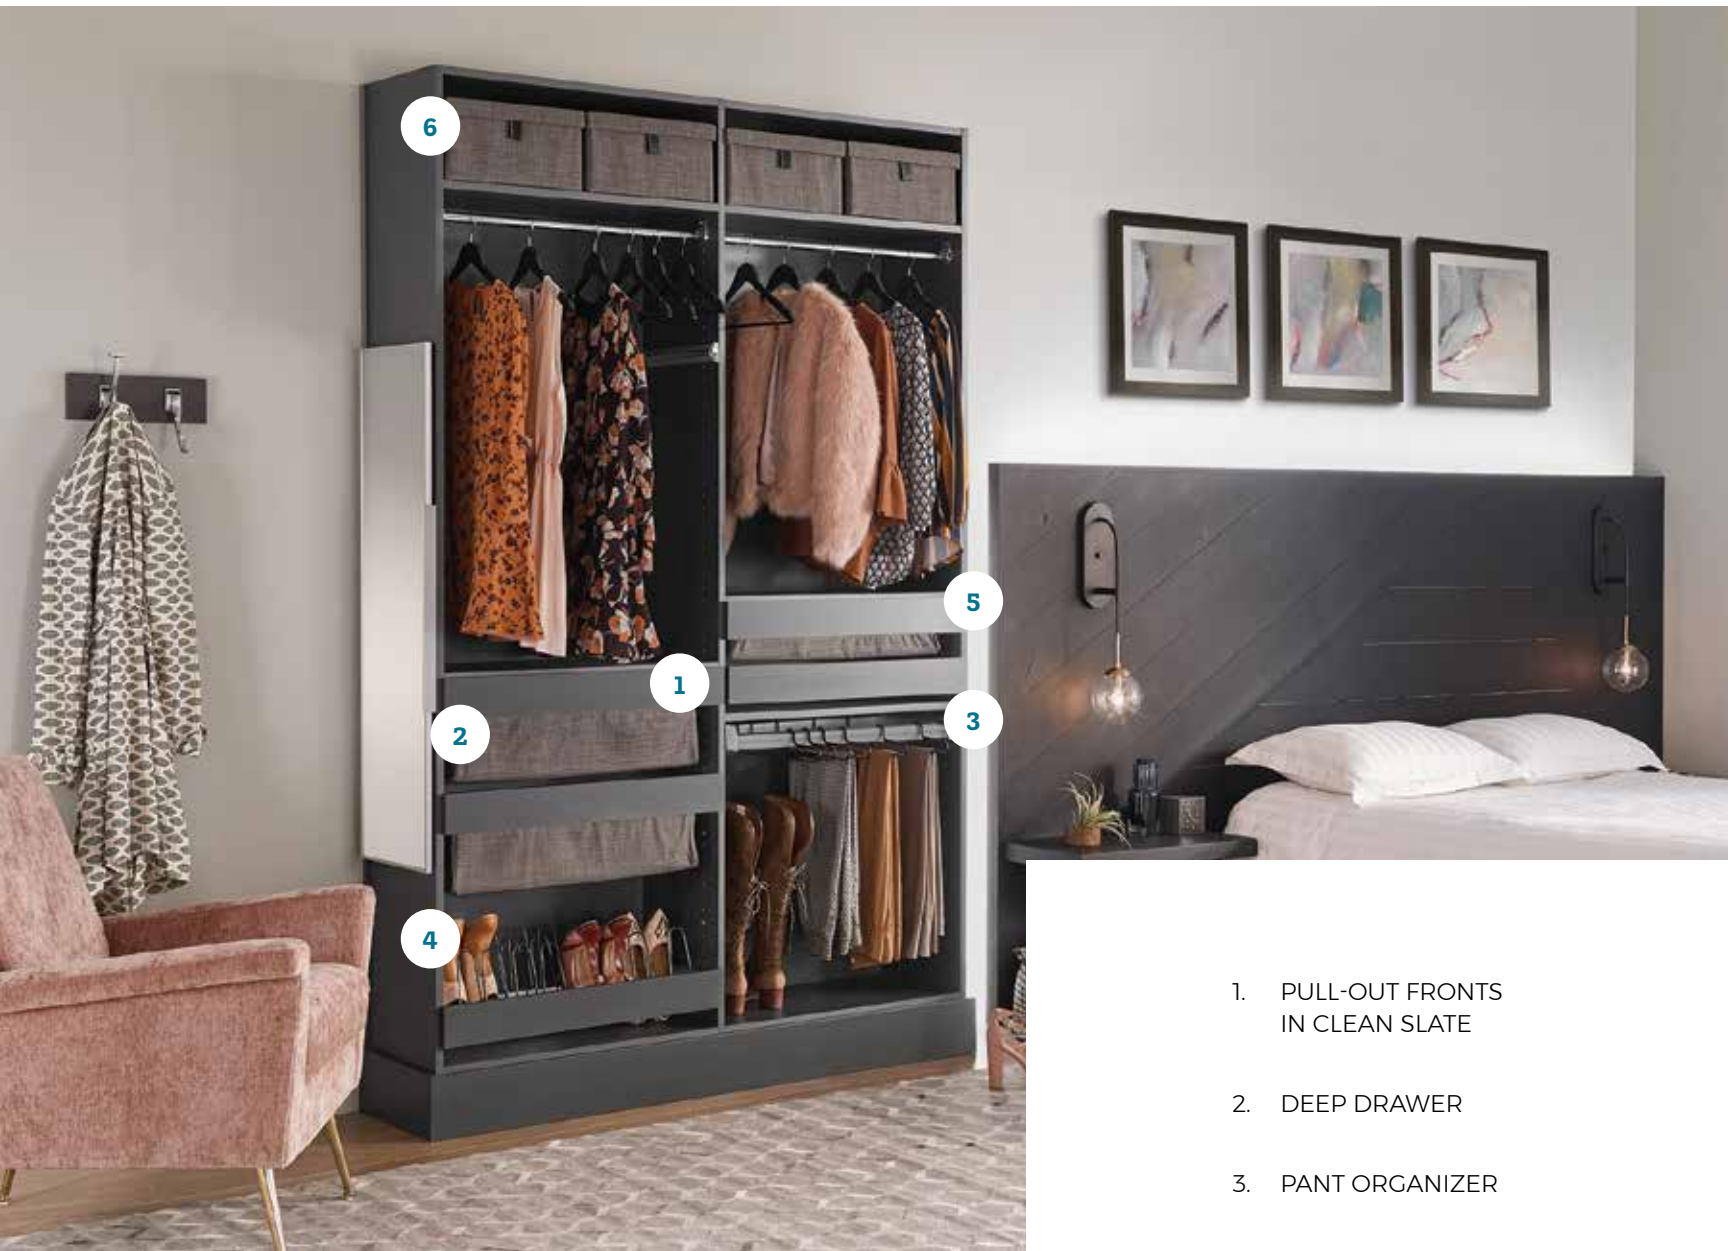

BACK PANEL IN DEEP BLUE

COAT HOOK

Perfect for entryways, mudrooms, bathrooms, and hotel rooms.

WATERFALL HOOK

Holds hangers, allowing for outfits to be easily pieced together.

BROOM HOLDER

Ideal for organizing cleaning tools.

DOUBLE HOOK

Low-profile, space-saving, multi-purpose hook.

BELT HOOK

Keep belts or necklaces neatly organized and on display.

TIE HOOK

Sleek profile, space-saving.

ABOVE: MASTERSUITE IN WHITE WITH TRADITIONAL 5-PANEL FRONTS, DEEP BLUE BACK PANELS AND CONTEMPORARY PULLS AND KNOBS

1. PULL-OUT FRONTS IN CLEAN SLATE
2. DEEP DRAWER
3. PANT ORGANIZER
4. SHOE ORGANIZER
5. LINGERIE DRAWER
6. STORAGE BOX
7. JEWELRY ORGANIZER
8. LAUNDRY ORGANIZER
9. ACRYLIC DIVIDER

ABOVE: MASTERSUITE IN CLEAN SLATE