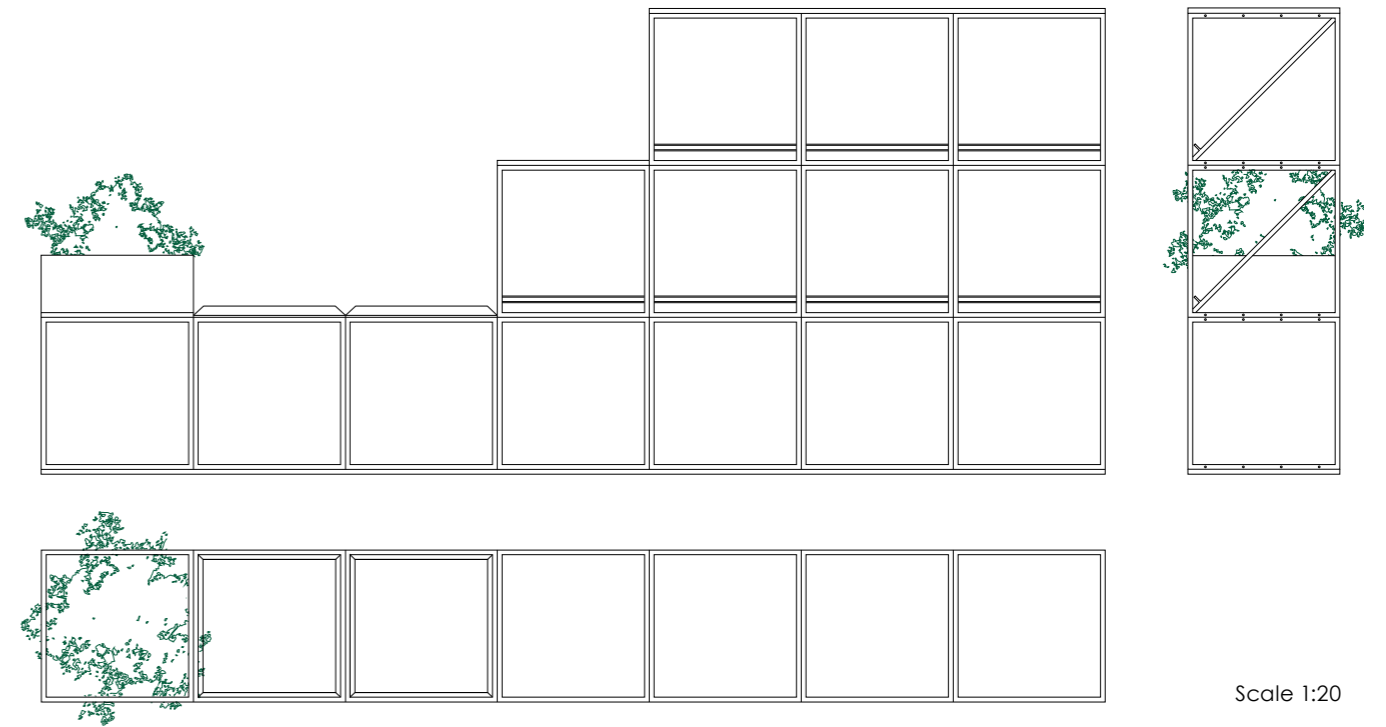

RoomDivider #8

- 14 basic module, black
- 6 shelf/side, black
- 6 double side, black
- 2 magazine shelf, 1x2, black
- 1 magazine shelf, 1x3, black
- 1 top box, black
- 1 plant box insert, black
- 1 top/base/panel, 1x1, black
- 2 top/base/panel, 1x3, black
- 1 top/base/panel, 1x4, black
- 2 seat, 1x1, light grey, Messenger

- G.NB
- SS.MB
- DS.MB
- MS1.2.MB
- MS1.3.MB
- TB.MB
- PBI.B
- P1.1.MB
- P1.3.MB
- P1.4.MB
- SE1.1.UM031

Metric
w: 2,807 mm
h: 1,229 mm
d: 401 mm

Imperial
w: 9' 2 33/64"
h: 4' 0 25/64"
d: 1' 3 25/32"