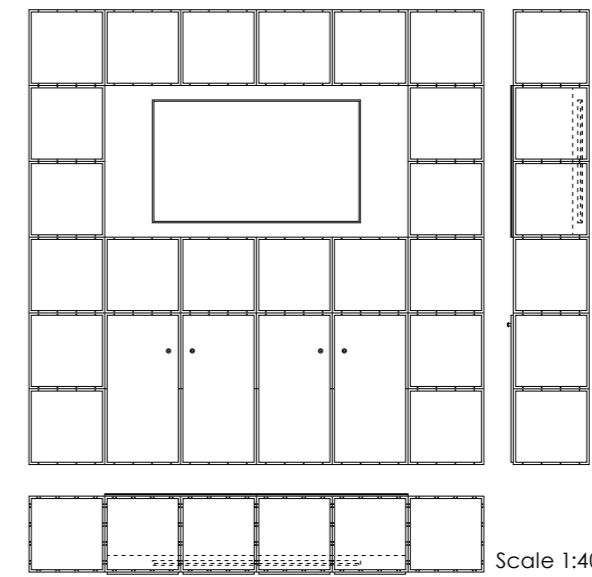

Metric	Imperial
w: 1,604 mm	w: 5' 3 5/32"
h: 1,216 mm	h: 3' 11 7/8"
d: 413 mm	d: 1' 4 17/64"

Scale 1:20

RoomDivider #3

30 basic module, white
 6 shelf/side, white
 22 shelf/side, oak
 12 box side panel, white
 3 plant box insert, white
 6 divider insert, white
 8 divider shelf, white

G.NW
 SS.MW
 SS.MO
 PB.MW
 PBI.W
 DI.MW
 DIS.MW

Metric
 w: 2,005 mm
 h: 2,406 mm
 d: 401 mm

Imperial
 w: 6' 6 15/16"
 h: 7' 10 23/32"
 d: 1' 3 25/32"

RoomDivider #4

- 28 basic module, black
 - 20 shelf/side, black
 - 5 double side, black
 - 2 panel, 2x2, black
 - 2 felt panel, 2x2, stone grey
 - 8 cut module, black
 - 4 cupboard Insert high, black
- G.NB
 - SS.MB
 - DS.MB
 - P2.2.MB
 - PF2.2.B-67
 - G.NB.CUT
 - SM4.MB

Metric
 w: 2.406 mm
 h: 2.406 mm
 d: 401 mm

Imperial
 w: 7' 10 23/32"
 h: 7' 10 23/32"
 d: 1' 3 25/32"

RoomDivider #5

36 basic module, white
 18 shelf/side, white
 22 shelf/side, oak

G.NW
 SS.MW
 SS.MO

Metric	Imperial
w: 3,609 mm	w: 11' 10 3/32"
h: 1,604 mm	h: 5' 3 5/32"
d: 401 mm	d: 1' 3 25/32"

Metric	Imperial
w: 3,208 mm	w: 10' 6 19/64"
h: 2,005 mm	h: 6' 6 15/16"
d: 413 mm	d: 1' 4 17/64"

RoomDivider #7

44 basic module, white
 36 shelf/side, white
 16 box side panel, white
 4 plant box insert, white
 7 cork panel, 1x1, white