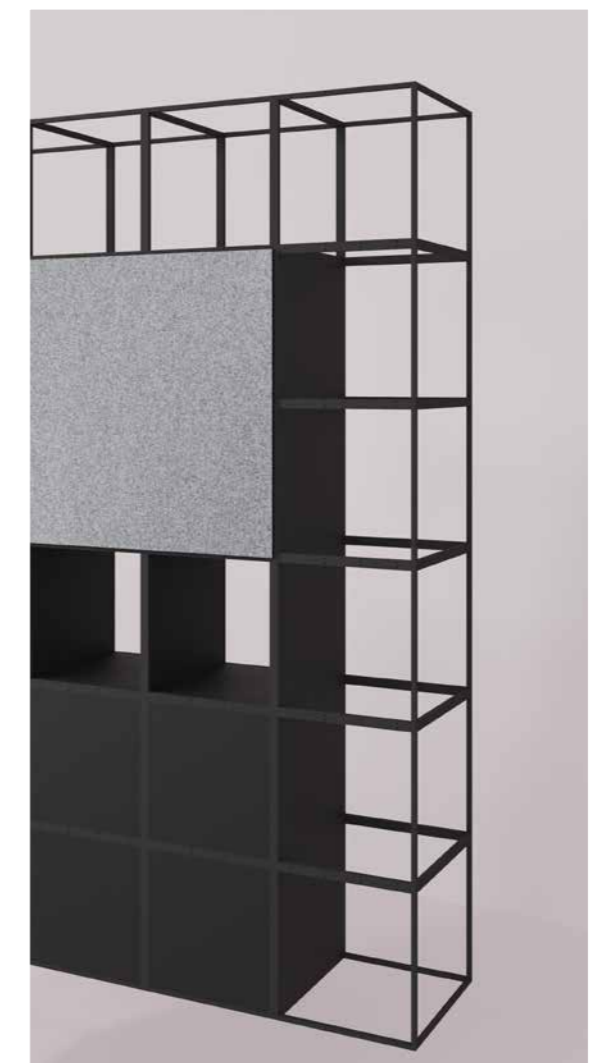

Room Dividers Inspirational Folder

August 2020

Making Space Work

Adaptable. Durable. Elegant.

GRID is an architectural interior system that conquers the challenges of any space. The adaptability of GRID gives its user the freedom to design a cohesive furniture system with multiple functions.

- G.NW
- SS.MW
- SS.MO
- PB.MO
- PBI.W

Metric
w: 2,406 mm
h: 2,005 mm
d: 401 mm

Imperial
w: 7' 10 23/32"
h: 6' 6 15/16"
d: 1' 3 25/32"

Scale 1:20

RoomDivider #2

- | | |
|------------------------------|---------|
| 12 basic module, black | G.NB |
| 18 shelf/side, black | SS.MB |
| 2 double side, black | DS.MB |
| 2 drawer insert 2, black | SM2.MB |
| 4 divider insert, black | DI.MB |
| 6 divider shelf, black | DIS.MB |
| 1 top/base/panel, 1x4, black | P1.4.MB |

Metric	Imperial
w: 1,604 mm	w: 5' 3 5/32"
h: 1,216 mm	h: 3' 11 7/8"
d: 413 mm	d: 1' 4 17/64"

Scale 1:20

RoomDivider #3

30 basic module, white
 6 shelf/side, white
 22 shelf/side, oak
 12 box side panel, white
 3 plant box insert, white
 6 divider insert, white
 8 divider shelf, white

Metric
 w: 2.406 mm
 h: 2.406 mm
 d: 401 mm

Imperial
 w: 7' 10 23/32"
 h: 7' 10 23/32"
 d: 1' 3 25/32"

RoomDivider #5

36 basic module, white
 18 shelf/side, white
 22 shelf/side, oak

G.NW
 SS.MW
 SS.MO

Metric	Imperial
w: 3,609 mm	w: 11' 10 3/32"
h: 1,604 mm	h: 5' 3 5/32"
d: 401 mm	d: 1' 3 25/32"