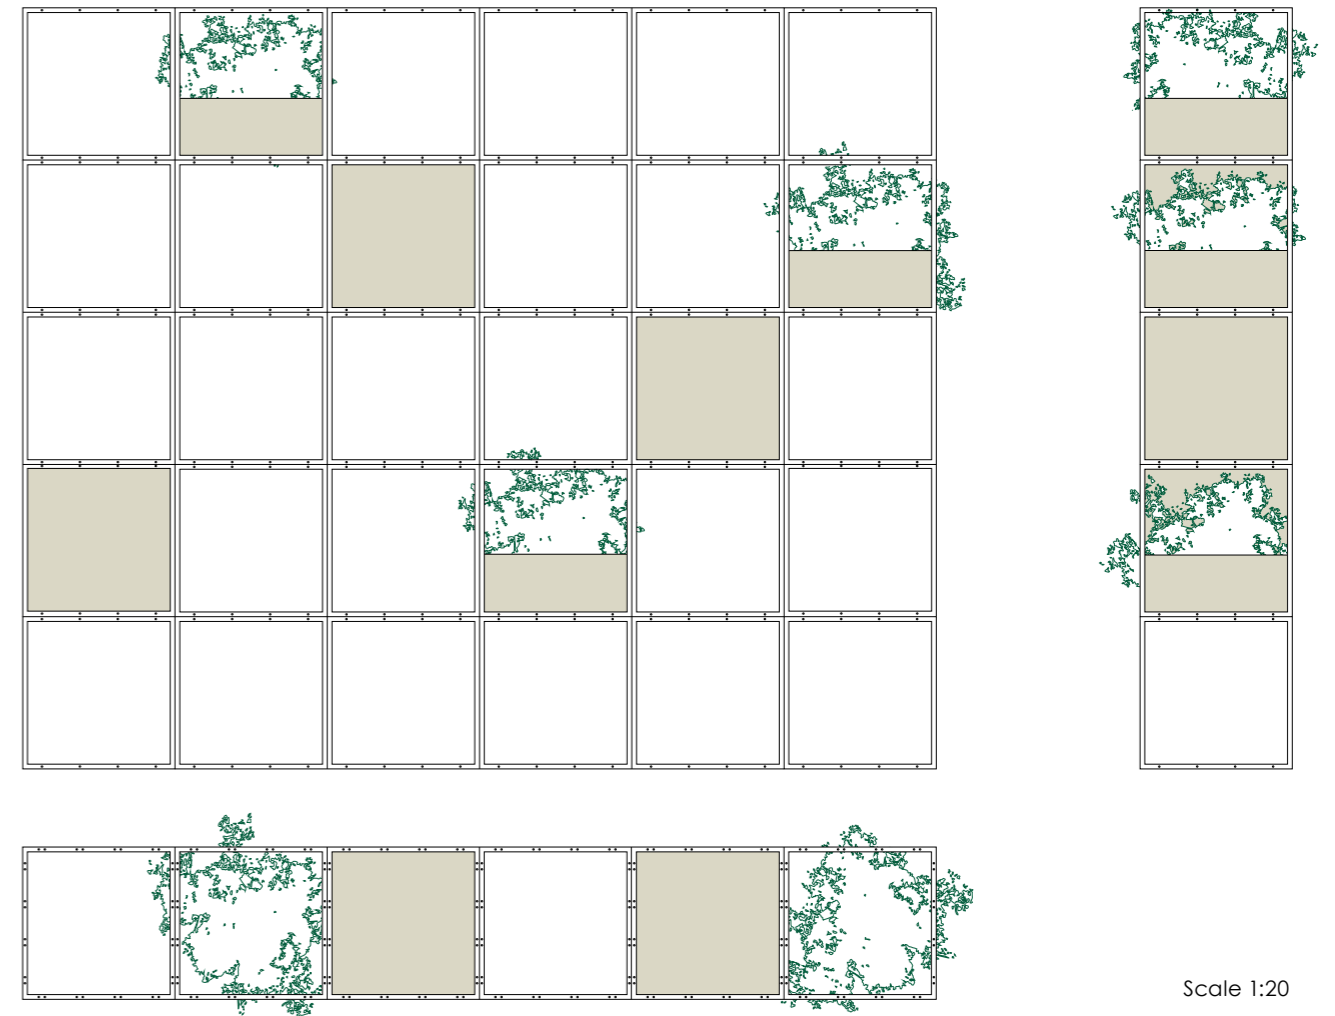

Room Dividers Inspirational Folder

August 2020

Making Space Work

Adaptable. Durable. Elegant.

GRID is an architectural interior system that conquers the challenges of any space. The adaptability of GRID gives its user the freedom to design a cohesive furniture system with multiple functions.

Here we show you examples of different kinds of room dividers and provide you with a component overview.

RoomDivider #1

- 30 basic module, white
- 5 shelf/side, white
- 17 shelf/side, oak
- 12 box side panel, oak
- 3 plant box insert, white

- G.NW
- SS.MW
- SS.MO
- PB.MO
- PBI.W

Metric
w: 2,406 mm
h: 2,005 mm
d: 401 mm

Imperial
w: 7' 10 23/32"
h: 6' 6 15/16"
d: 1' 3 25/32"

Scale 1:20

RoomDivider #2

- | | |
|------------------------------|---------|
| 12 basic module, black | G.NB |
| 18 shelf/side, black | SS.MB |
| 2 double side, black | DS.MB |
| 2 drawer insert 2, black | SM2.MB |
| 4 divider insert, black | DI.MB |
| 6 divider shelf, black | DIS.MB |
| 1 top/base/panel, 1x4, black | P1.4.MB |

Metric	Imperial
w: 1,604 mm	w: 5' 3 5/32"
h: 1,216 mm	h: 3' 11 7/8"
d: 413 mm	d: 1' 4 17/64"

Scale 1:20

RoomDivider #3

30 basic module, white
 6 shelf/side, white
 22 shelf/side, oak
 12 box side panel, white
 3 plant box insert, white
 6 divider insert, white
 8 divider shelf, white