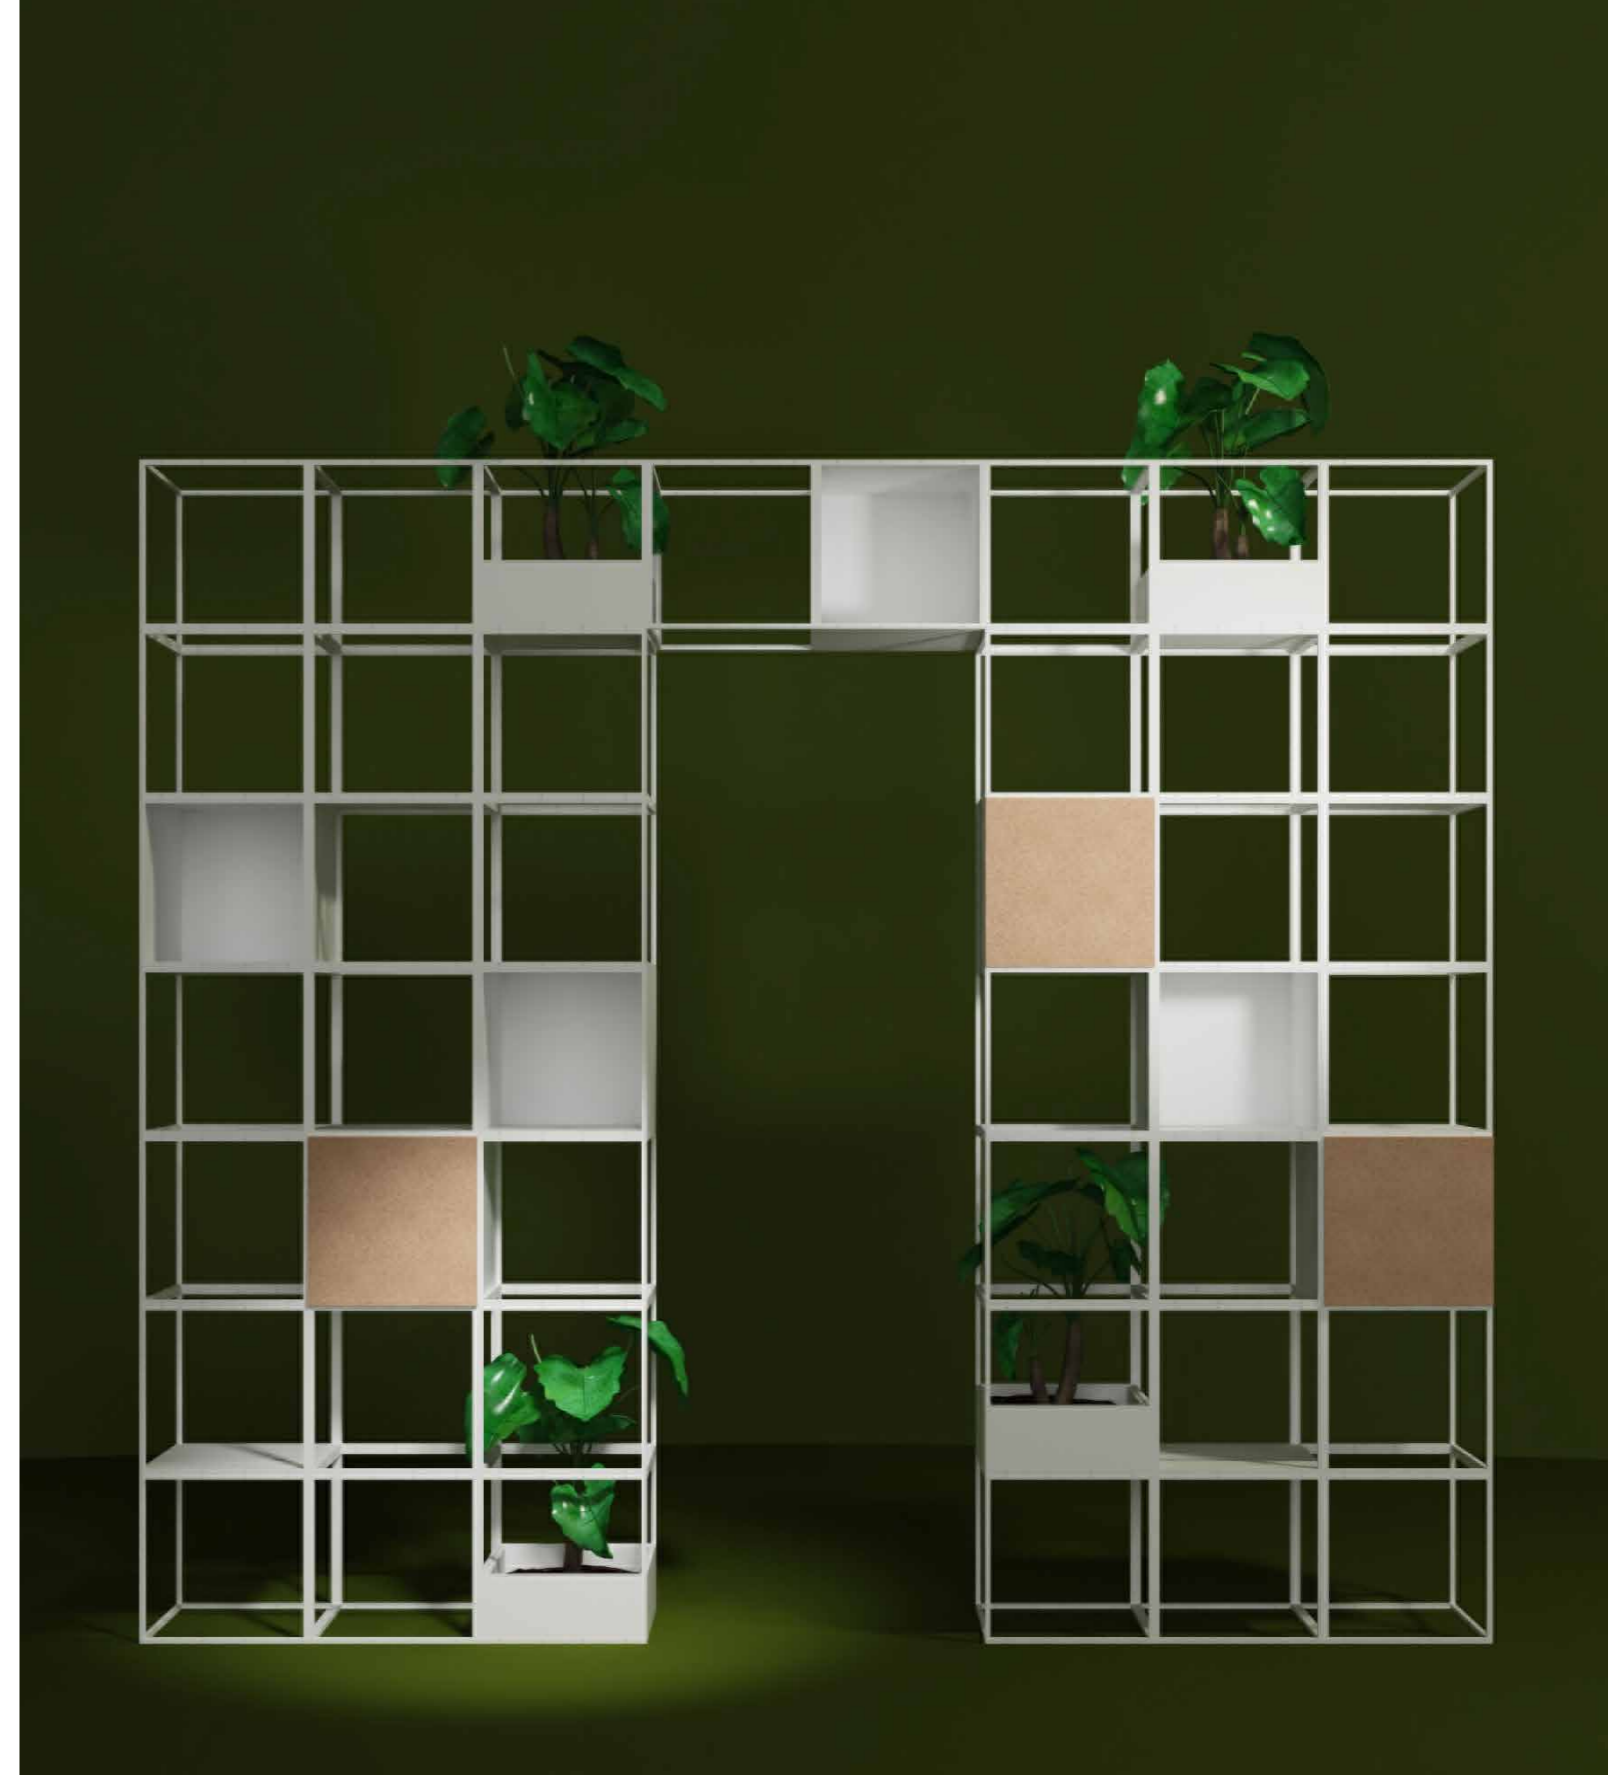

Metric	Imperial
w: 1,604 mm	w: 5' 3 5/32"
h: 1,216 mm	h: 3' 11 7/8"
d: 413 mm	d: 1' 4 17/64"

Scale 1:20

RoomDivider #3

30 basic module, white
 6 shelf/side, white
 22 shelf/side, oak
 12 box side panel, white
 3 plant box insert, white
 6 divider insert, white
 8 divider shelf, white

Metric
 w: 2.406 mm
 h: 2.406 mm
 d: 401 mm

Imperial
 w: 7' 10 23/32"
 h: 7' 10 23/32"
 d: 1' 3 25/32"

RoomDivider #5

36 basic module, white
 18 shelf/side, white
 22 shelf/side, oak

G.NW
 SS.MW
 SS.MO

Metric	Imperial
w: 3,609 mm	w: 11' 10 3/32"
h: 1,604 mm	h: 5' 3 5/32"
d: 401 mm	d: 1' 3 25/32"

Metric	Imperial
w: 3,208 mm	w: 10' 6 19/64"
h: 2,005 mm	h: 6' 6 15/16"
d: 413 mm	d: 1' 4 17/64"

RoomDivider #7

44 basic module, white
 36 shelf/side, white
 16 box side panel, white
 4 plant box insert, white
 7 cork panel, 1x1, white