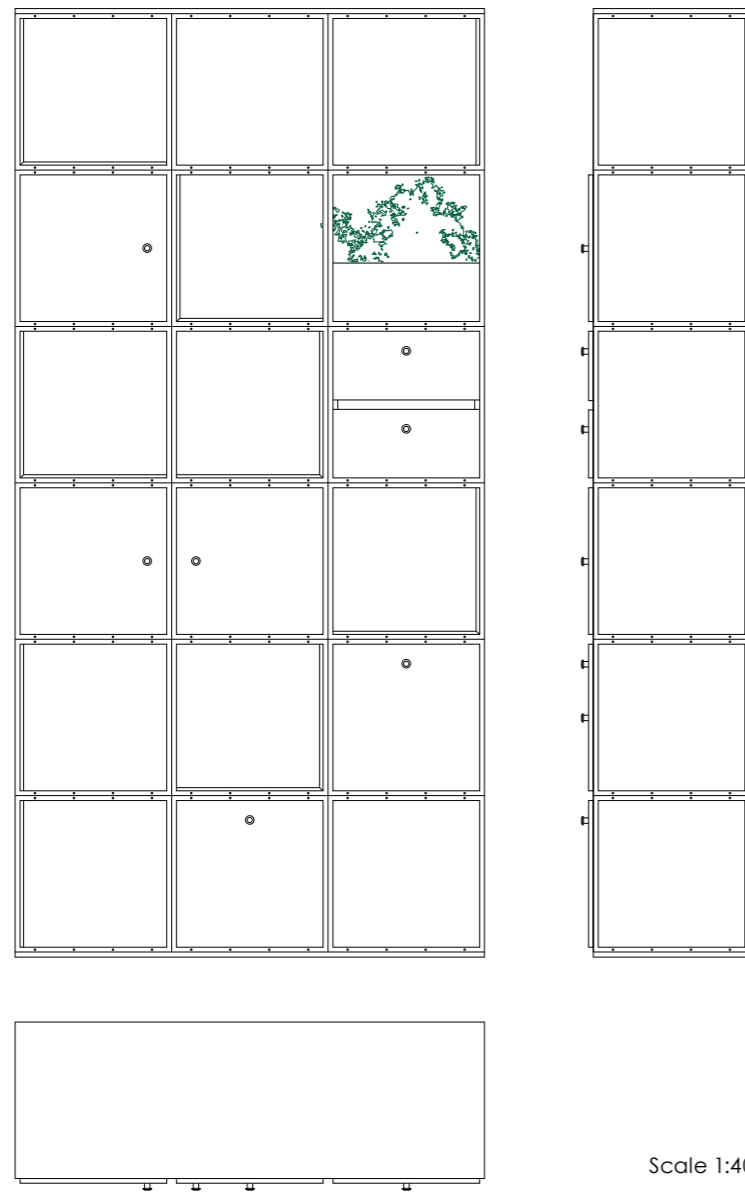

Metric	Imperial
w: 1,604 mm	w: 5' 3 5/32"
h: 1,216 mm	h: 3' 11 7/8"
d: 413 mm	d: 1' 4 17/64"

Scale 1:20

RoomDivider #3

30 basic module, white
 6 shelf/side, white
 22 shelf/side, oak
 12 box side panel, white
 3 plant box insert, white
 6 divider insert, white
 8 divider shelf, white

Metric	Imperial
w: 3,208 mm	w: 10' 6 19/64"
h: 2,005 mm	h: 6' 6 15/16"
d: 413 mm	d: 1' 4 17/64"

RoomDivider #7

44 basic module, white
 36 shelf/side, white
 16 box side panel, white
 4 plant box insert, white
 7 cork panel, 1x1, white

- G.NW
- SS.MW
- DS.MW
- SM1.MB
- SM2.MB
- SM3.MB
- P1.3.MW
- PW1.2.W-W

Metric
 w: 2,406 mm
 h: 1,630 mm
 d: 413 mm

Imperial
 w: 7' 10 23/32"
 h: 5' 4 11/64"
 d: 1' 4 17/64"

Scale 1:20

Scale 1:40

RoomDivider #10

- 18 basic module, black
- 25 shelf/side, black
- 2 double side, black
- 3 box side panel, black
- 1 plant box insert, black
- 2 drawer insert 1, black
- 1 drawer insert 2, black
- 3 cupboard insert, black
- 2 top/base/panel, 1x3, black