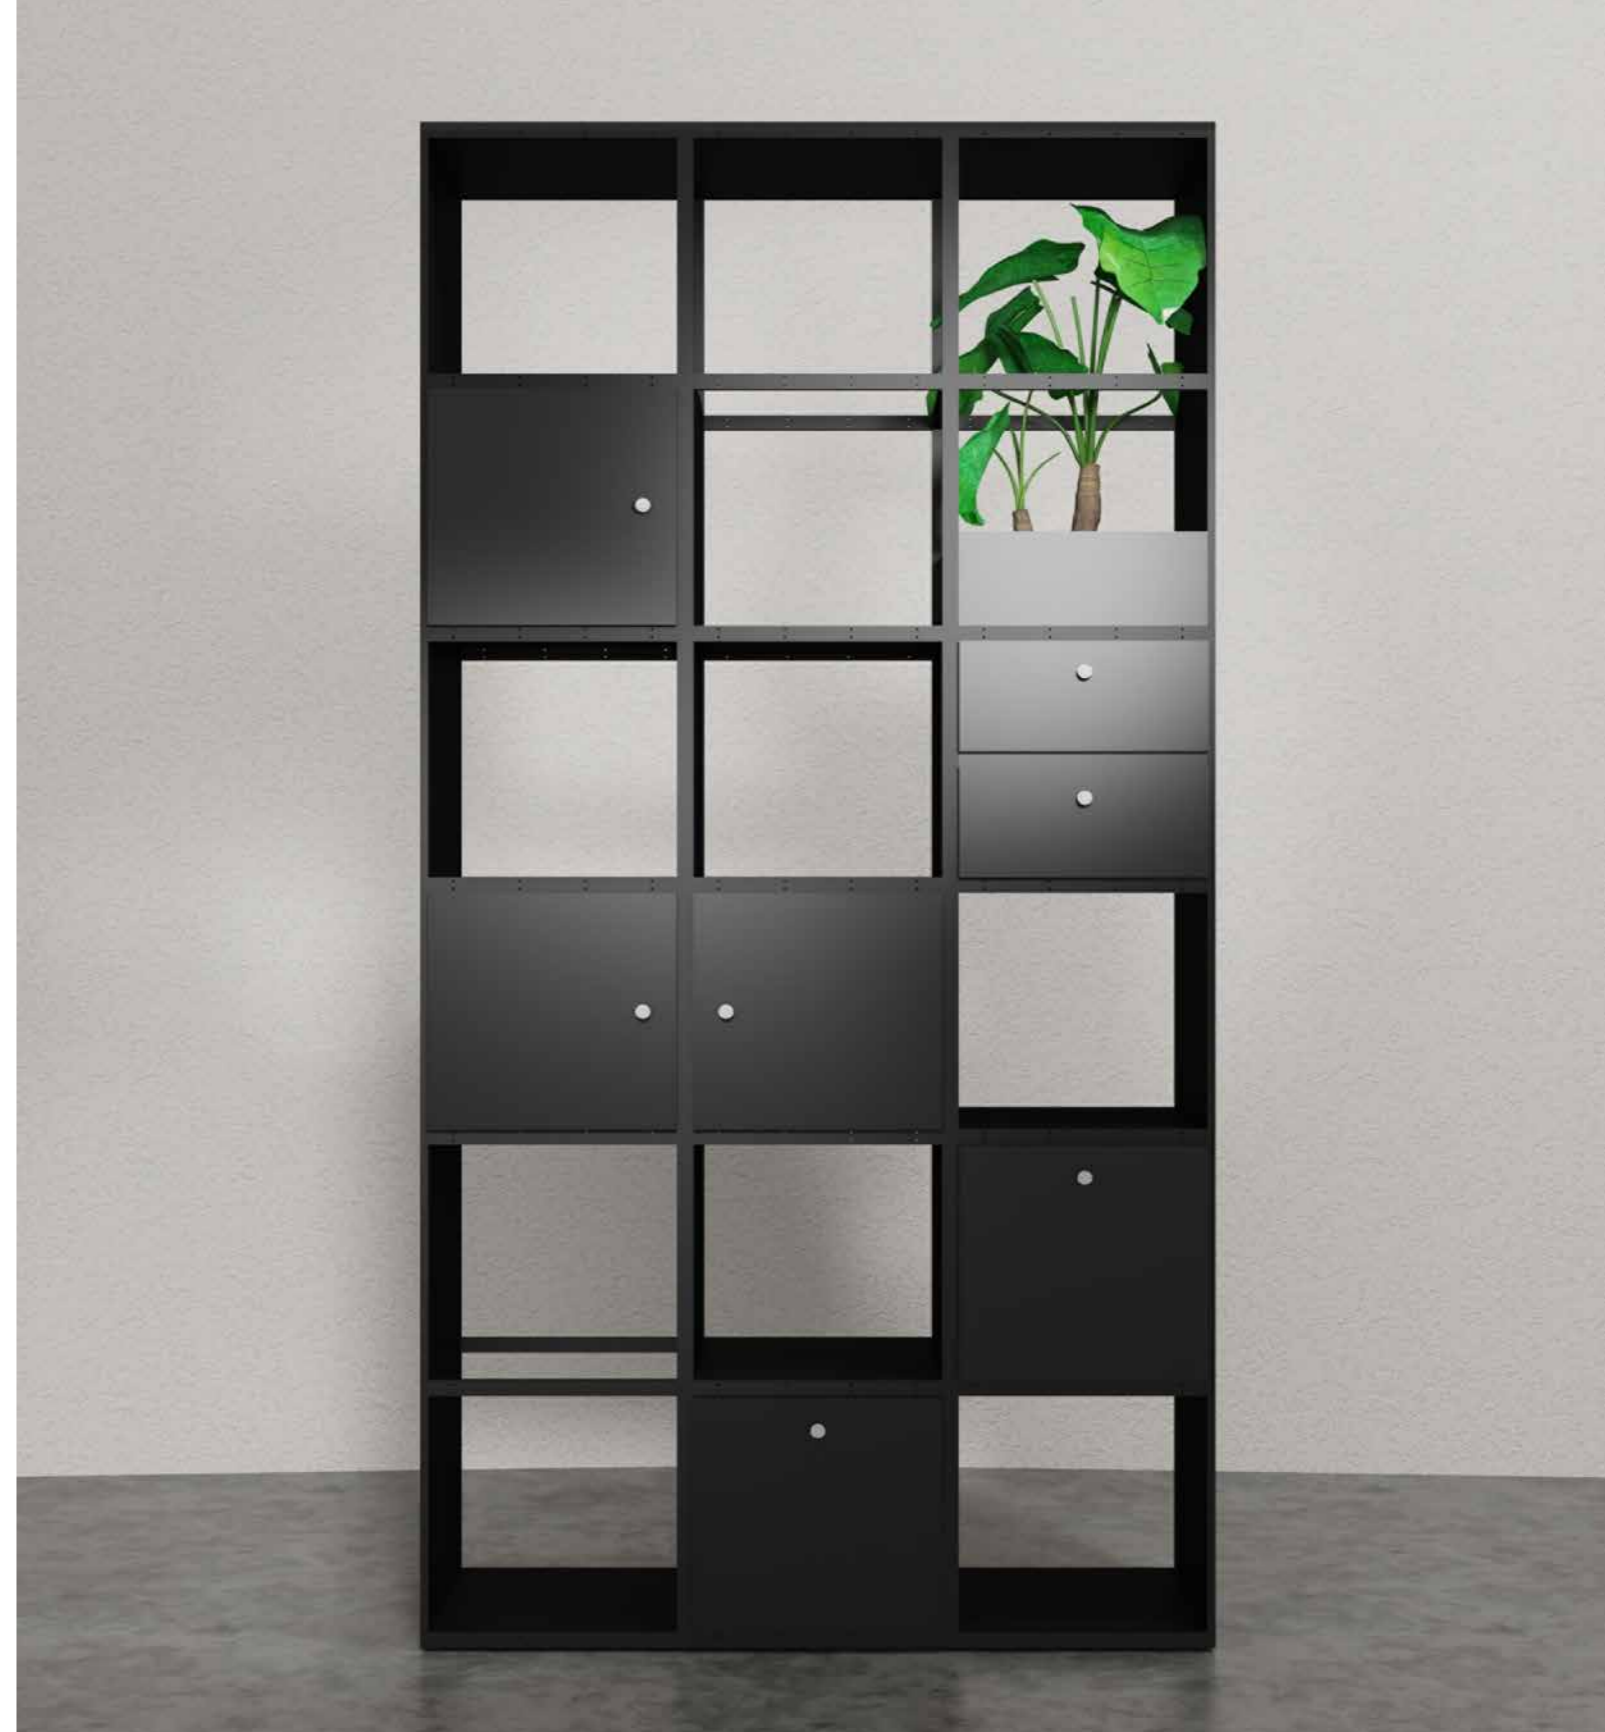

RoomDivider #10

- 18 basic module, black
- 25 shelf/side, black
- 2 double side, black
- 3 box side panel, black
- 1 plant box insert, black
- 2 drawer insert 1, black
- 1 drawer insert 2, black
- 3 cupboard insert, black
- 2 top/base/panel, 1x3, black

- G.NB
- SS.MB
- DS.MB
- PB.MB
- PBI.B
- SM1.MB
- SM2.MB
- SM3.MB
- P1.3.MB

Metric
w: 1,203 mm
h: 2,422 mm
d: 413 mm

Imperial
w: 3' 11 23/64"
h: 7' 11 23/64"
d: 1' 4 17/64"