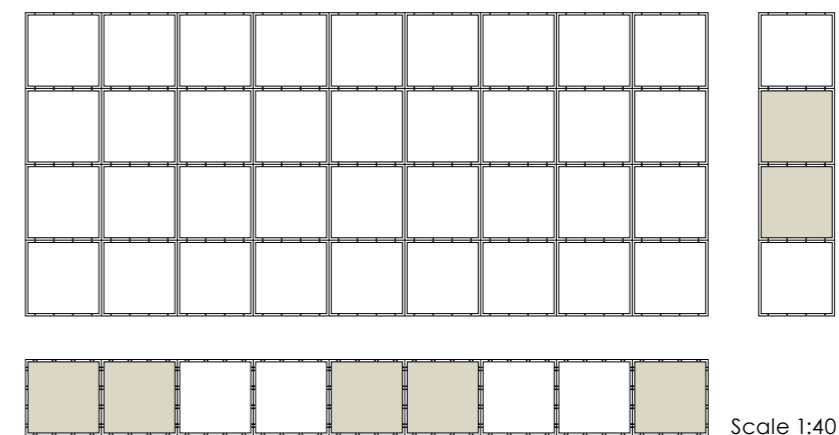

Metric	Imperial
w: 1,604 mm	w: 5' 3 5/32"
h: 1,216 mm	h: 3' 11 7/8"
d: 413 mm	d: 1' 4 17/64"

Scale 1:20

RoomDivider #3

30 basic module, white
 6 shelf/side, white
 22 shelf/side, oak
 12 box side panel, white
 3 plant box insert, white
 6 divider insert, white
 8 divider shelf, white

G.NW
 SS.MW
 SS.MO
 PB.MW
 PBI.W
 DI.MW
 DIS.MW

Metric
 w: 2,005 mm
 h: 2,406 mm
 d: 401 mm

Imperial
 w: 6' 6 15/16"
 h: 7' 10 23/32"
 d: 1' 3 25/32"

RoomDivider #4

- 28 basic module, black
 - 20 shelf/side, black
 - 5 double side, black
 - 2 panel, 2x2, black
 - 2 felt panel, 2x2, stone grey
 - 8 cut module, black
 - 4 cupboard Insert high, black
- G.NB
 - SS.MB
 - DS.MB
 - P2.2.MB
 - PF2.2.B-67
 - G.NB.CUT
 - SM4.MB

Metric
 w: 2.406 mm
 h: 2.406 mm
 d: 401 mm

Imperial
 w: 7' 10 23/32"
 h: 7' 10 23/32"
 d: 1' 3 25/32"

RoomDivider #5

36 basic module, white
 18 shelf/side, white
 22 shelf/side, oak

G.NW
 SS.MW
 SS.MO

Metric	Imperial
w: 3,609 mm	w: 11' 10 3/32"
h: 1,604 mm	h: 5' 3 5/32"
d: 401 mm	d: 1' 3 25/32"

Metric	Imperial
w: 3,208 mm	w: 10' 6 19/64"
h: 2,005 mm	h: 6' 6 15/16"
d: 413 mm	d: 1' 4 17/64"

RoomDivider #7

44 basic module, white
 36 shelf/side, white
 16 box side panel, white
 4 plant box insert, white
 7 cork panel, 1x1, white