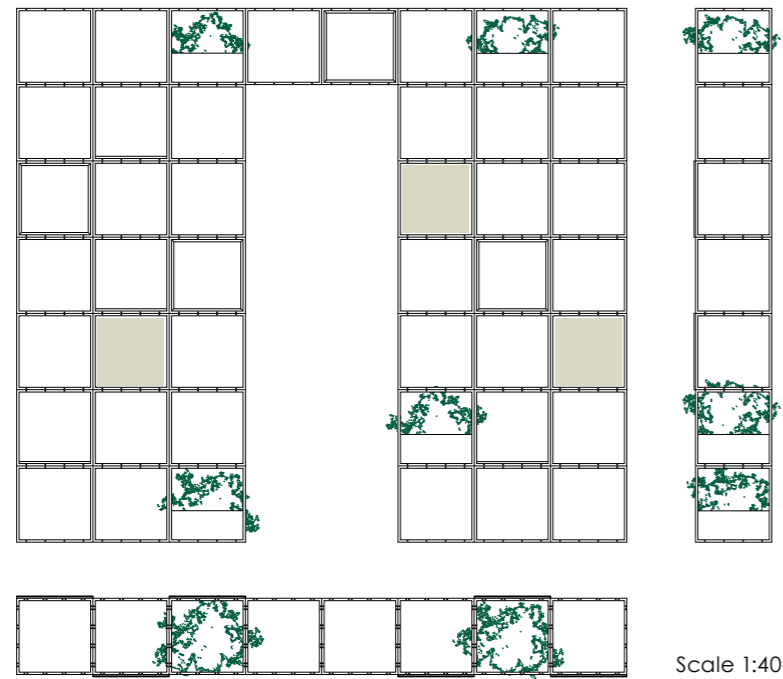

RoomDivider #7

44 basic module, white
36 shelf/side, white
16 box side panel, white
4 plant box insert, white
7 cork panel, 1x1, white

G.NW
SS.MW
PB.MW
PBI.W
PC1.1.W-C

Metric
w: 3,208 mm
h: 2,807 mm
d: 401 mm

Imperial
w: 10' 6 19/64"
h: 9' 2 33/64"
d: 1' 3 25/32"