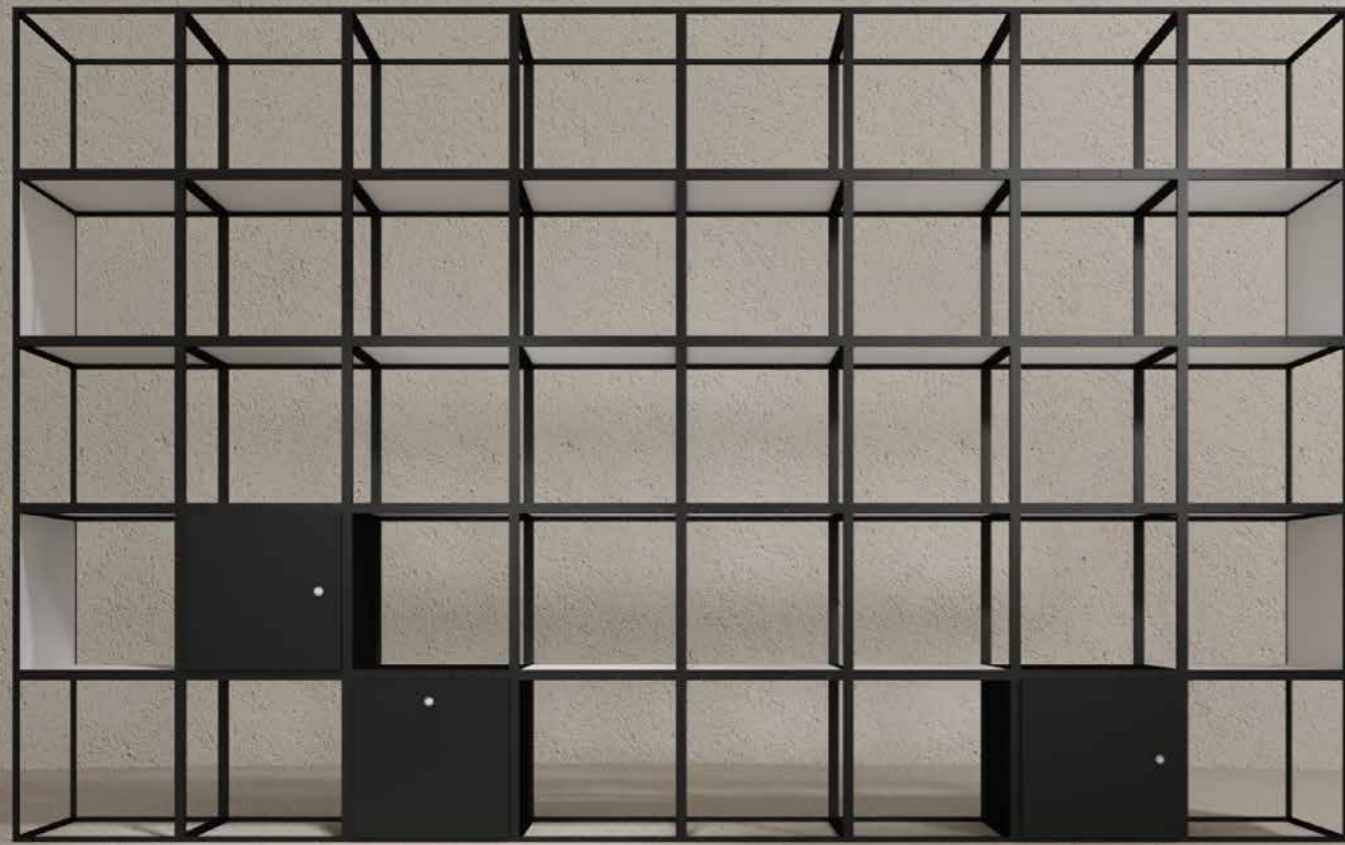

Room Dividers Inspirational Folder

August 2020

Making Space Work

Adaptable. Durable. Elegant.

GRID is an architectural interior system that conquers the challenges of any space. The adaptability of GRID gives its user the freedom to design a cohesive furniture system with multiple functions.

Metric	Imperial
w: 1,604 mm	w: 5' 3 5/32"
h: 1,216 mm	h: 3' 11 7/8"
d: 413 mm	d: 1' 4 17/64"

Scale 1:20

RoomDivider #3

30 basic module, white
 6 shelf/side, white
 22 shelf/side, oak
 12 box side panel, white
 3 plant box insert, white
 6 divider insert, white
 8 divider shelf, white

Metric
 w: 2.406 mm
 h: 2.406 mm
 d: 401 mm

Imperial
 w: 7' 10 23/32"
 h: 7' 10 23/32"
 d: 1' 3 25/32"

RoomDivider #5

36 basic module, white
 18 shelf/side, white
 22 shelf/side, oak

G.NW
 SS.MW
 SS.MO

Metric	Imperial
w: 3,609 mm	w: 11' 10 3/32"
h: 1,604 mm	h: 5' 3 5/32"
d: 401 mm	d: 1' 3 25/32"

Metric	Imperial
w: 3,208 mm	w: 10' 6 19/64"
h: 2,005 mm	h: 6' 6 15/16"
d: 413 mm	d: 1' 4 17/64"

RoomDivider #7

44 basic module, white
 36 shelf/side, white
 16 box side panel, white
 4 plant box insert, white
 7 cork panel, 1x1, white