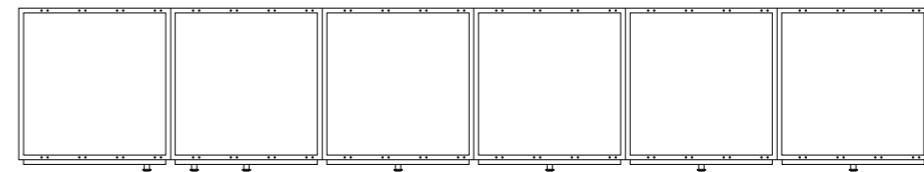

RoomDivider #9

- 24 basic module, white
- 28 shelf/side, white
- 1 double side, white
- 3 drawer insert 1, black
- 2 drawer insert 2, black
- 2 cupboard insert, black
- 4 top/base/panel, 1x3, white
- 1 whiteboard 1x2, whiteboard/white

- G.NW
- SS.MW
- DS.MW
- SM1.MB
- SM2.MB
- SM3.MB
- P1.3.MW
- PW1.2.W-W

Metric
w: 2,406 mm
h: 1,630 mm
d: 413 mm

Imperial
w: 7' 10 23/32"
h: 5' 4 11/64"
d: 1' 4 17/64"