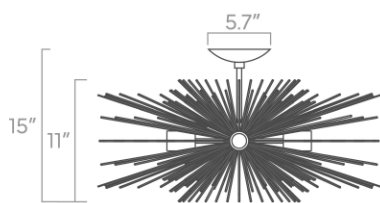

Dimensions

27" x 27" x 11"

Weight

11 lb

Installed Height

15"

Configuration

- Hardwired
- Dimmable with compatible bulbs & dimmer
- Available as chandelier with additional extension rods