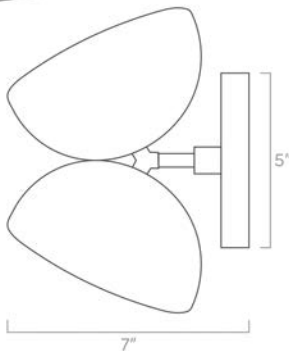

duttonbrown.com/finishes

Dimensions

9" x 6" x 7"

Weight

2 lb

Configuration

- Hardwired. Plug-in option available.
- Dimmable with compatible bulbs & dimmer
- Installs vertically or horizontally

Rating