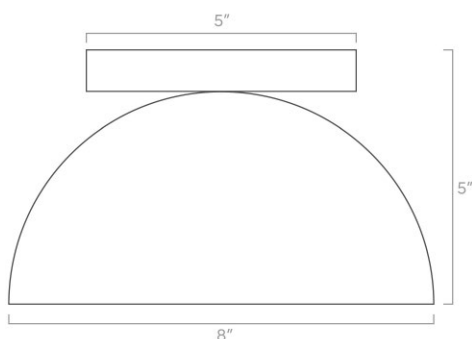

Dimensions

5" x Ø8"

Weight

2 lb

Installed Height

5"

Rating

- (1) Medium base E26 socket
- 120V, MAX 15W per socket
- Recommend Type A or Type G bulbs (not included)
- Energy efficiency relabeling available by request

Certifications

- UL listed for damp locations in USA & Canada

Configuration

- Hardwired
- Dimmable with compatible bulbs & dimmer

Materials

- Aluminum
- Brass

Engage

duttonbrown.com/engage