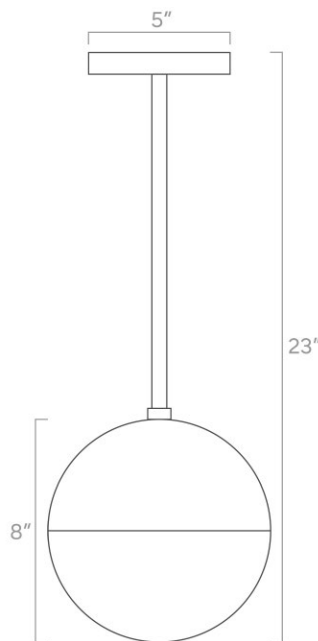

Dimensions

22" x Ø6"

Weight

1 lb

Installed Height

22"

Rating

- (1) Medium base E26 socket
- 120V, MAX 9W per socket
- Use A15 or G16 bulbs only (not included)

Dimensions

26" x Ø10"

Weight

3 lb

Installed Height

26"

Rating

- (1) Medium base E26 socket
- 120V, MAX 15W per socket
- Recommend Type A or Type G bulbs (not included)

duttonbrown.com/finishes

Dimensions

23" x Ø8"

Weight

3 lb

Installed Height

23"

Rating