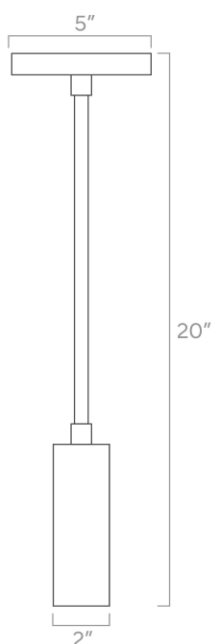

Reader Pendant

SKU: 60110

Finish Options

- Brass
- Nickel
- Black

Color Options

- White
- Bone
- Spa
- Python Green
- Lagoon
- Cobalt
- Slate Blue
- Ochre
- Orange
- Riding Hood Red
- Barely
- Chalk
- Black

duttonbrown.com/finishes

Dimensions

20" x Ø5"

Weight

2 lb

Installed Height

20"

Rating

- (1) Medium base E26 socket
- 120V, MAX 7W per socket
- LED PAR16 bulb included. 4.5W, 450 lm, 3000K.

Configuration

- Hardwired
- Dimmable with compatible bulbs & dimmer
- Includes 12" rod. Extension rods available.
- Available as flush mount

Materials

- Aluminum
- Brass

Certifications

- UL listed for damp locations in USA & Canada.

Engagew

duttonbrown.com/engage