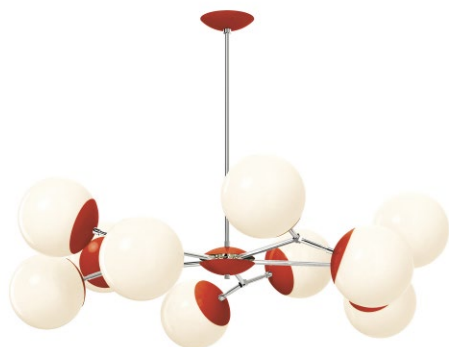

Materials

- Brass
- Opal glass

Certifications

- UL listed for damp locations in USA & Canada.

Engage

duttonbrown.com/engage

Crown Chandelier 46"

SKU: 31001