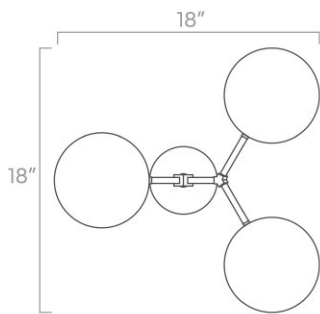

Dimensions

18" x 18" x 11"

Weight

4 lb

Installed Height

11"

Configuration

- Hardwired
- Dimmable with compatible bulbs & dimmer