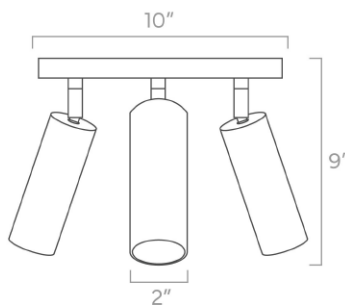

Dimensions

10" x 10" x 9", Lamp Cup: 6" x 2"

Weight

5 lb

Installed Height

9"

Configuration

- Hardwired
- Dimmable with compatible bulbs & dimmer
- Contains 3 repositionable arms which swivel up to 90° and rotate up to 330° stopping in center.