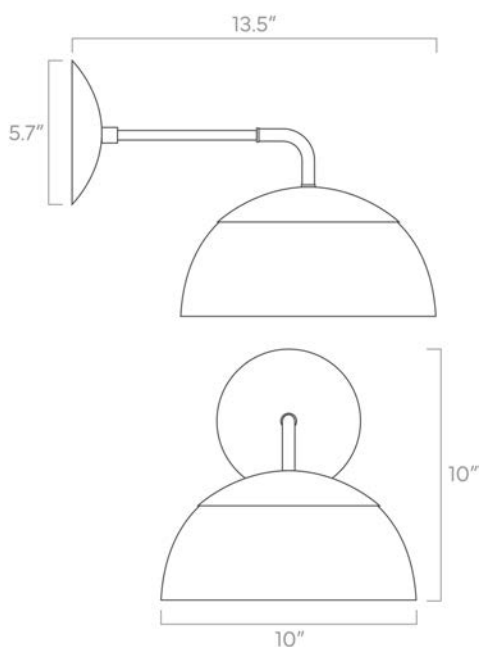

Dimensions

10" x 10" x 13.5"

Weight

3 lb

Configuration

- Hardwired
- Dimmable with compatible bulbs & dimmer
- Installs up or down

Rating

- (1) Medium base E26 socket
- 120V, MAX 15W per socket
- Recommend Type A or Type G bulbs (not included)
- Energy efficiency relabeling available by request

Materials

- Aluminum
- Brass

Certifications

- UL listed for damp locations in USA & Canada

Engage

duttonbrown.com/engage