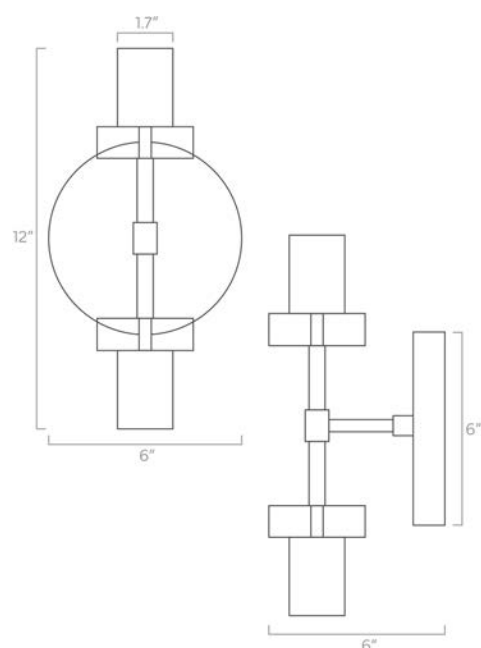

Dimensions

12" x 6" x 6"

Weight

2 lb

Rating

- (2) Medium base E26 sockets
- 120V, MAX 15W per socket
- Recommend Type A or Type G bulbs (not included)
- Energy efficiency relabeling available by request

Certifications

- UL listed for damp locations in USA & Canada

Configuration

- Hardwired
- Dimmable with compatible bulbs & dimmer
- Installs vertically or horizontally

Materials

- Acrylic
- Aluminum
- Brass

Engage

duttonbrown.com/engage