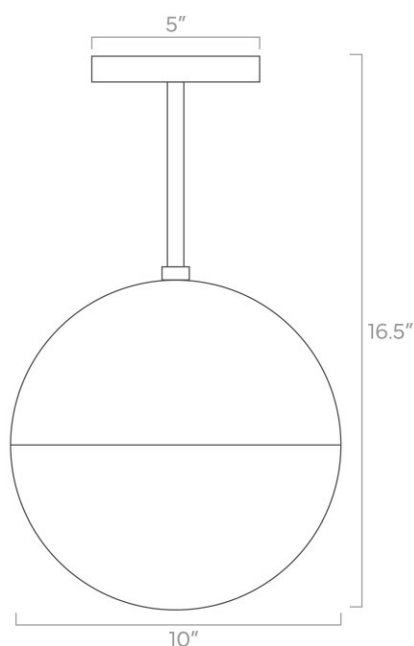

Dimensions

16.5" x Ø10"

Weight

4 lb

Installed Height

16.5"

Rating

- (1) Medium base E26 socket
- 120V, MAX 15W per socket
- Recommend Type A or Type G bulbs (not included)
- Energy efficiency relabeling available by request

Certifications

- UL listed for damp locations in USA & Canada

Configuration

- Hardwired
- Dimmable with compatible bulbs & dimmer
- Available as pendant

Materials

- Aluminum
- Brass
- Opal glass

Engage

duttonbrown.com/engage