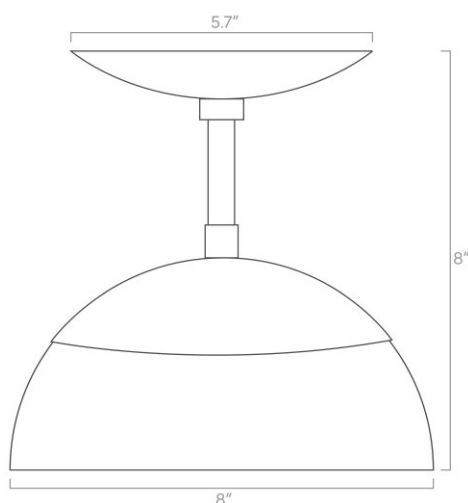

Dimensions

8" x Ø8"

Weight

2 lb

Installed Height

8"

Rating

- (1) Medium base E26 socket
- 120V, MAX 15W per socket
- Recommend Type A or Type G bulbs (not included)
- Energy efficiency relabeling available by request

Certifications

- UL listed for damp locations in USA & Canada

Configuration

- Hardwired
- Dimmable with compatible bulbs & dimmer
- Available as pendant

Materials

- Aluminum
- Brass

Engage

duttonbrown.com/engage