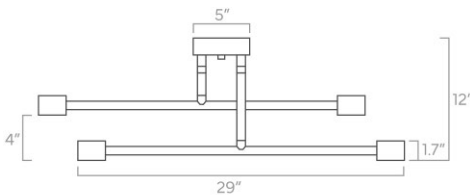

Dimensions

29" x 1.7" x 1.7" (2 rotatable tiers)

Weight

6 lb

Installed Height

12"

Rating

- (4) Medium base E26 sockets
- 120V, MAX 15W per socket
- Recommend Type A or Type G bulbs (not included)
- Energy efficiency relabeling available by request

Certifications

- UL listed for dry locations in USA & Canada. Damp location by request.

Configuration

- Hardwired
- Dimmable with compatible bulbs & dimmer
- Available as chandelier with additional extension rods

Materials

- Aluminum
- Brass