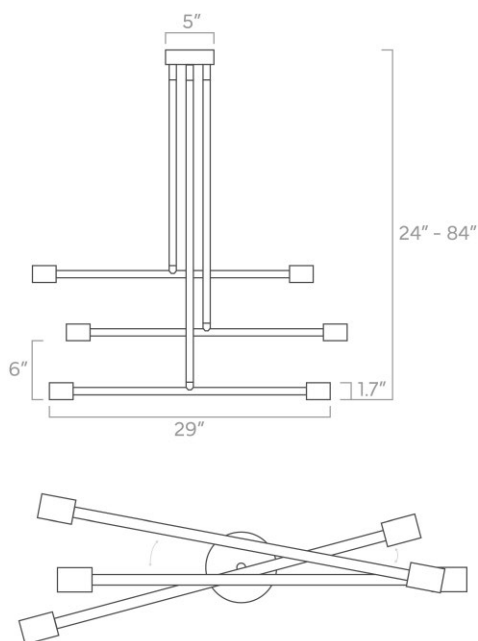

Dimensions

42" x 26" x 21"

Weight

15 lb

Installed Height

25" - 43"

Rating

- (5) Medium base E26 sockets
- 120V, MAX 15W per socket
- Recommend Type A or Type G bulbs (not included)

Dimensions

50" x 8" x 21"

Weight

17 lb

Installed Height

24" - 42"

Rating

- (6) Medium base E26 sockets
- 120V, MAX 15W per socket
- Recommend Type A or Type G bulbs (not included)

Dimensions

46" x 46" x 13"

Weight

20 lb

Installed Height

22" - 34"

Configuration

- Hardwired
- Dimmable with compatible bulbs & dimmer
- Includes (1) 12" + (2) 6" rods to vary installed height. Extension rods available.

duttonbrown.com/finishes

Dimensions

29" x 1.7" x 1.7" (3 rotatable tiers)

Weight

Variable

Installed Height

24", 36", 48", 60", 72", and 84"

Rating