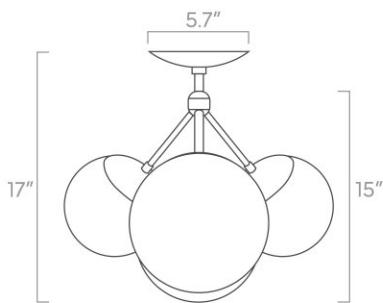

Dimensions

21" x 21" x 15"

Weight

9 lb

Installed Height

17"

Rating

- (4) Medium base E26 sockets
- 120V, MAX 15W per socket
- Recommend Type A or Type G bulbs (not included)
- Energy efficiency relabeling available by request

Certifications

- UL listed for damp locations in USA & Canada.

Configuration

- Hardwired
- Dimmable with compatible bulbs & dimmer
- Available as chandelier with additional extension rods

Materials

- Brass
- Opal glass