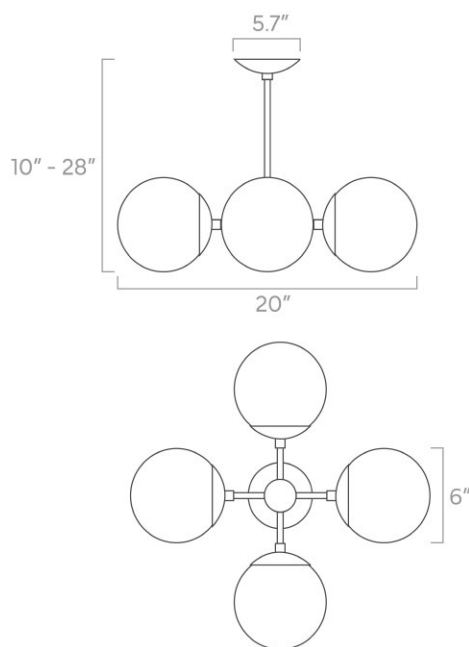

20" x 20" x 11"

Weight

10 lb

Installed Height

17" - 35"

Rating

- (4) Medium base E26 sockets
- 120V, MAX 15W per socket
- Recommend Type A or Type G bulbs (not included)

Configuration

Dimensions

28" x 28" x 10"

Weight

5 lb

Installed Height

14" - 32"

Rating

- (18) Candelabra base E12 sockets
- 120V, MAX 25W per socket
- Recommend G16 candelabra bulbs (not included)

duttonbrown.com/finishes

Dimensions

20" x 20" x 6"

Weight

7 lb

Installed Height

10" - 28"

Rating