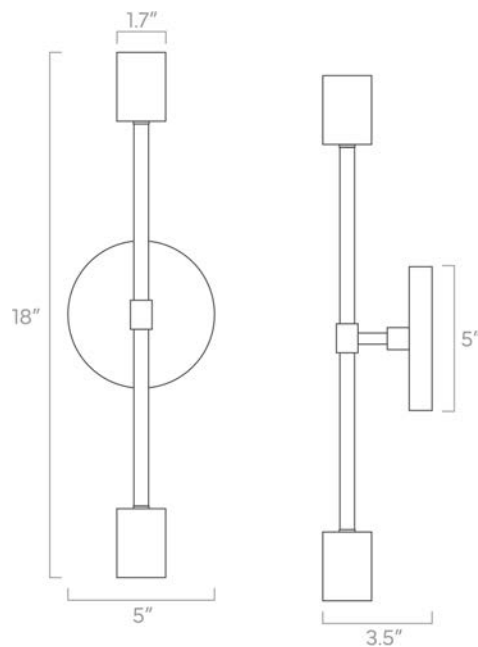

Dimensions

18" x 5" x 3.5"

Weight

1 lb

Rating

- (2) Medium base E26 sockets
- 120V, MAX 15W per socket
- Recommend Type A or Type G bulbs (not included)
- Energy efficiency relabeling available by request

Certifications

- UL listed for damp locations in USA & Canada
- ADA compliant

Configuration

- Hardwired. Plug-in option available.
- Dimmable with compatible bulbs & dimmer
- Installs vertically or horizontally

Materials

- Aluminum
- Brass

Engage

duttonbrown.com/engage