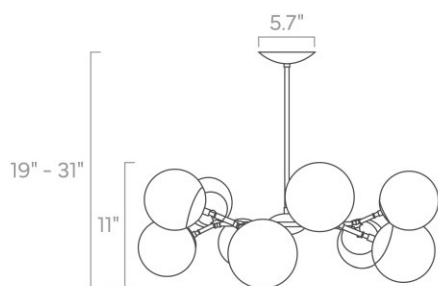

Dimensions

32" x 32" x 11"

Weight

16 lb

Installed Height

19" - 31"