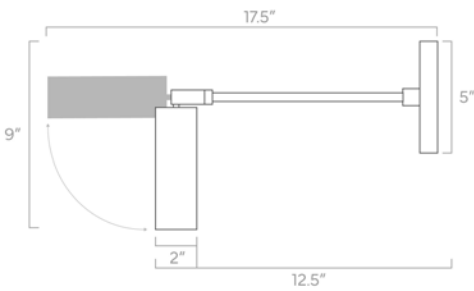

Dimensions

9" x 5" x 17.5"

Weight

1 lb

Configuration

- Hardwired. Plug-in option available.
- Dimmable with compatible bulbs & dimmer

Rating

- (1) Medium base E26 socket
- 120V, MAX 7W per socket
- LED PAR16 bulb included. 4.5W, 450 lm, 3000K

Materials

- Aluminum
- Brass

Certifications

- UL listed for dry locations in USA & Canada

Engage

duttonbrown.com/engage