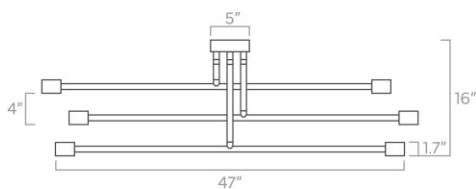

Dimensions

47" x 1.7" x 1.7" (3 rotatable tiers)

Weight

10 lb

Installed Height

16"

Rating

- (6) Medium base E26 sockets
- 120V, MAX 15W per socket
- Recommend Type A or Type G bulbs (not included)
- Energy efficiency relabeling available by request

Certifications

- UL listed for dry locations in USA & Canada. Damp location by request.

Configuration

- Hardwired
- Dimmable with compatible bulbs & dimmer
- Available as chandelier with additional extension rods

Materials

- Aluminum
- Brass