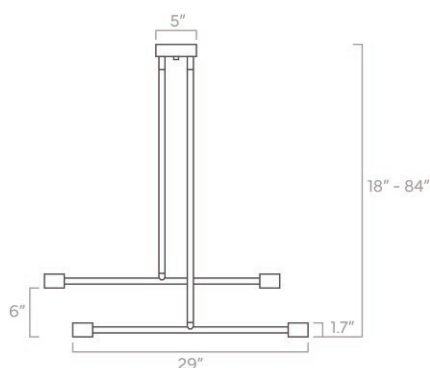

Dimensions

35" x 23" x 11"

Weight

7 lb

Installed Height

16" - 34"

Configuration

- Hardwired
- Dimmable with compatible bulbs & dimmer
- Includes (1) 12" + (2) 6" rods to vary installed height. Extension rods available.

Dimensions

42" x 26" x 21"

Weight

15 lb

Installed Height

25" - 43"

Rating

- (5) Medium base E26 sockets
- 120V, MAX 15W per socket
- Recommend Type A or Type G bulbs (not included)

Dimensions

46" x 46" x 13"

Weight

20 lb

Installed Height

22" - 34"

Configuration

- Hardwired
- Dimmable with compatible bulbs & dimmer
- Includes (1) 12" + (2) 6" rods to vary installed height. Extension rods available.

Dimensions

29" x 1.7" x 1.7" (2 rotatable tiers)

Weight

Variable

Installed Height

18", 24", 36", 48", 60", 72", or 84"

Rating

- (4) Medium base E26 sockets
- 120V, MAX 15W per socket
- Recommend Type A or Type G bulbs (not included)