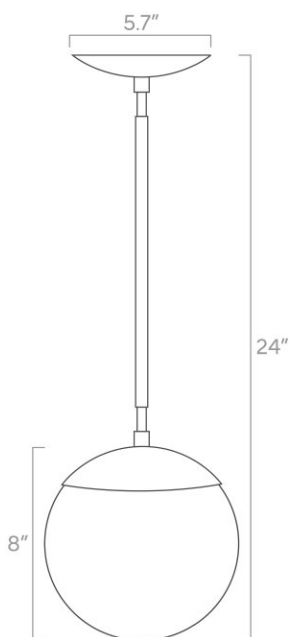

Dimensions

29" x 1.7" x 1.7" (2 rotatable tiers)

Weight

Variable

Installed Height

18", 24", 36", 48", 60", 72", or 84"

Rating

- (4) Medium base E26 sockets
- 120V, MAX 15W per socket
- Recommend Type A or Type G bulbs (not included)

Dimensions

22" x Ø6"

Weight

1 lb

Installed Height

22"

Rating

- (1) Medium base E26 socket
- 120V, MAX 9W per socket
- Use A15 or G16 bulbs only (not included)

duttonbrown.com/finishes

Dimensions

24" x Ø8

Weight

2 lb

Installed Height

24"

Rating