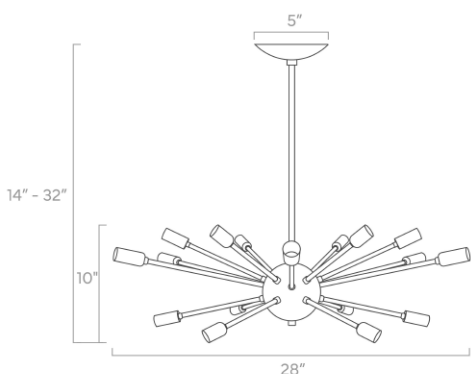

20" x 20" x 11"

Weight

10 lb

Installed Height

17" - 35"

Rating

- (4) Medium base E26 sockets
- 120V, MAX 15W per socket
- Recommend Type A or Type G bulbs (not included)

Configuration

Weight

12 lb

Installed Height

15"

Configuration

- Hardwired
- Dimmable with compatible bulbs & dimmer
- Available as chandelier with additional extension rods

Materials

- Aluminum
- Brass

duttonbrown.com/finishes

Dimensions

27" x 27" x 11"

Weight

14 lb

Installed Height

17" - 35"

Configuration

Dimensions

28" x 28" x 10"

Weight

5 lb

Installed Height

14" - 32"

Rating

- (18) Candelabra base E12 sockets
- 120V, MAX 25W per socket
- Recommend G16 candelabra bulbs (not included)