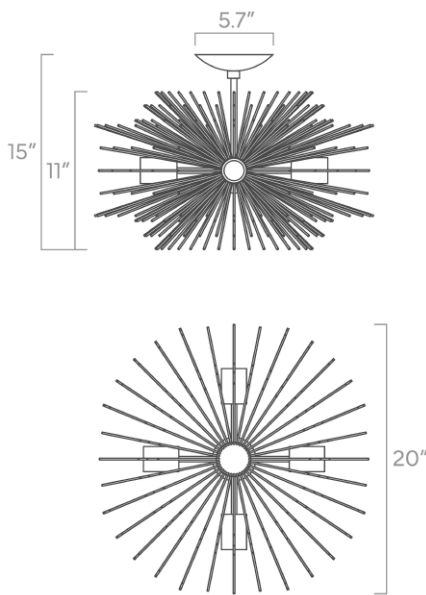

Engage

duttonbrown.com/engage

Urchin Flush Mount 20"

SKU: 10401F-20

Finish Options

● Brass

duttonbrown.com/finishes

Dimensions