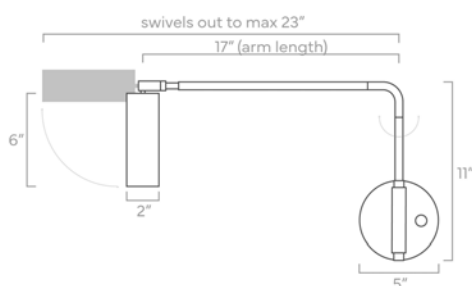

Dimensions

23" radius from wall x 11" tall

Weight

2 lb

Configuration

- Hardwired. Plug-in option available.
- Dimmable with compatible bulbs & dimmer

Rating

- (1) Medium base E26 socket
- 120V, MAX 7W per socket
- LED PAR16 bulb included. 4.5W, 450 lm, 3000K.