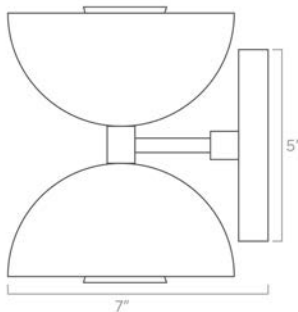

duttonbrown.com/finishes

Dimensions

8" x 6" x 7"

Weight

2 lb

Configuration

- Hardwired. Plug-in option available.
- Dimmable with compatible bulbs & dimmer
- Installs vertically or horizontally

Rating