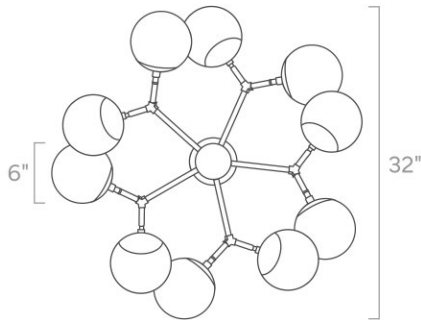

Dimensions

32" x 32" x 11"

Weight

16 lb

Installed Height

15"

Configuration

- Hardwired
- Dimmable with compatible bulbs & dimmer
- Available as chandelier with additional extension rods