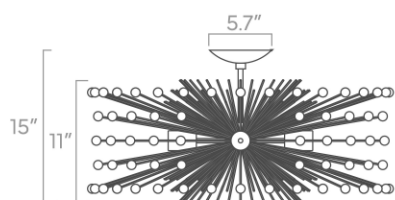

 Riding Hood Red

 Barely

 Chalk

 Black

duttonbrown.com/finishes

Dimensions

27" x 27" x 11"

Weight