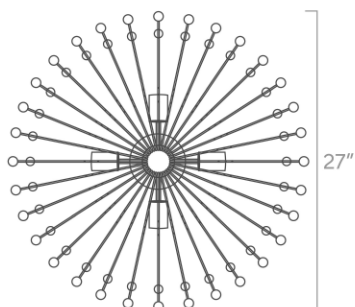

Rating

- (4) Medium base E26 sockets
- 120V, MAX 15W per socket
- Recommend Type A or Type G bulbs (not included)
- Energy efficiency relabeling available by request

Materials

- Aluminum
- Brass

Certifications

- UL listed for damp locations in USA & Canada.