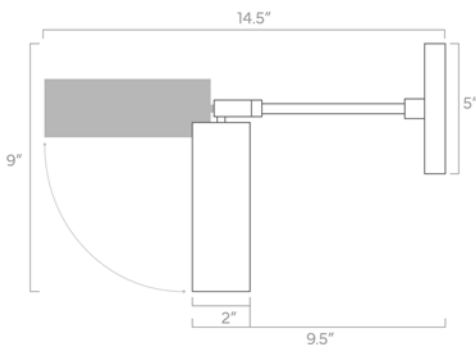

Dimensions

9" x 5" x 14.5"

Weight

1 lb

Configuration

- Hardwired. Plug-in option available.
- Dimmable with compatible bulbs & dimmer

Rating

- (1) Medium base E26 socket
- 120V, MAX 7W per socket
- LED PAR16 bulb included. 4.5W, 450 lm, 3000K