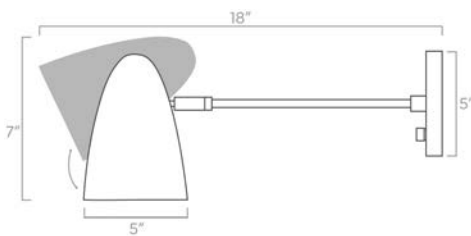

Dimensions

7" x 5" x 18"

Weight

2 lb

Configuration

- Hardwired. Plug-in option available.
- Dimmable with compatible bulbs & dimmer
- Shade swivels U/D L/R

Rating

- (1) Medium base E26 socket
- 120V, MAX 15W per socket
- Recommend Type A or Type G bulbs (not included)
- Energy efficiency relabeling available by request

Materials

- Aluminum
- Brass

Certifications

- UL listed for dry locations in USA & Canada