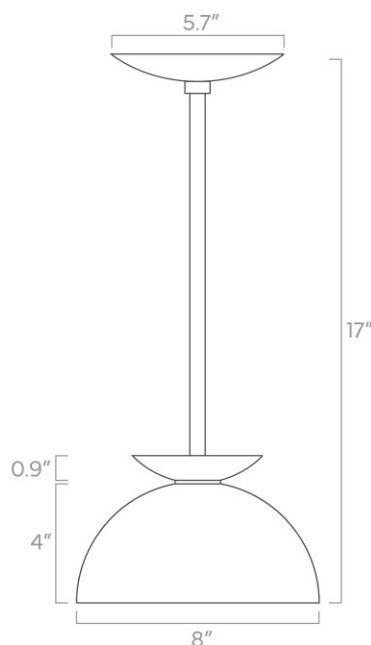

Dimensions

20" x Ø12"

Weight

4 lb

Installed Height

20"

Rating

- (1) Medium base E26 socket
- 120V, MAX 15W per socket
- Recommend Type A or Type G bulbs (not included)

duttonbrown.com/finishes

Dimensions

17" x Ø8"

Weight

2 lb

Installed Height

17"

Rating