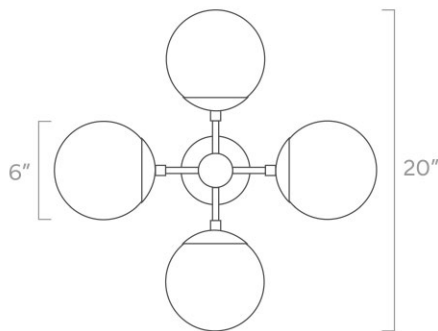

Dimensions

20" x 20" x 6"

Weight

7 lb

Installed Height

10"

Configuration

- Hardwired
- Dimmable with compatible bulbs & dimmer
- Available as chandelier with additional extension rods