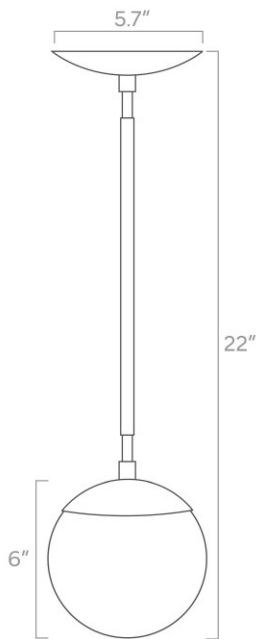

Dimensions

29" x 1.7" x 1.7" (2 rotatable tiers)

Weight

Variable

Installed Height

18", 24", 36", 48", 60", 72", or 84"

Rating

- (4) Medium base E26 sockets
- 120V, MAX 15W per socket
- Recommend Type A or Type G bulbs (not included)

duttonbrown.com/finishes

Dimensions

47" x 1.7" x 1.7" (3 rotatable tiers)

Weight

Variable

Installed Height

24", 36", 48", 60", 72", and 84"

Rating

Dimensions

22" x Ø6"

Weight

1 lb

Installed Height

22"

Rating

- (1) Medium base E26 socket
- 120V, MAX 9W per socket
- Use A15 or G16 bulbs only (not included)