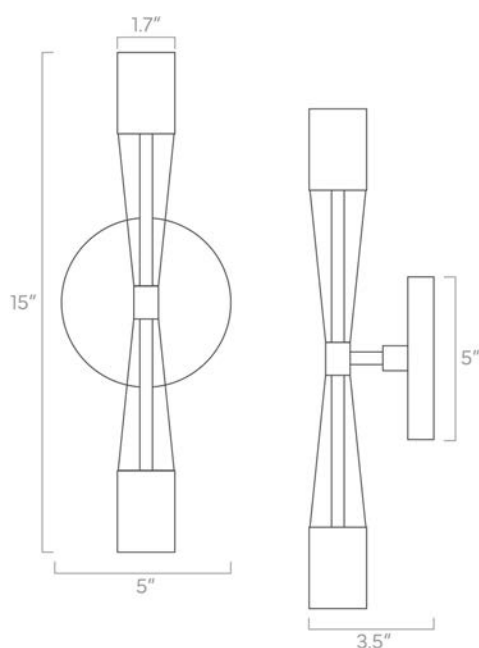

Phoenix Sconce

SKU: 70221

Finish Options

- Brass
- Nickel
- Black

Color Options

- White
- Bone
- Spa
- Python Green
- Lagoon
- Cobalt
- Slate Blue
- Ochre
- Orange
- Riding Hood Red
- Barely
- Chalk
- Black

duttonbrown.com/finishes

Dimensions

15" x 5" x 3.5"

Weight

2 lb

Rating

- (2) Medium base E26 sockets
- 120V, MAX 15W per socket
- Recommend Type A or Type G bulbs (not included)
- Energy efficiency relabeling available by request

Certifications

- UL listed for damp locations in USA & Canada

Configuration

- Hardwired. Plug-in option available.
- Dimmable with compatible bulbs & dimmer
- Installs vertically or horizontally

Materials

- Acrylic
- Aluminum
- Brass

Engage

duttonbrown.com/engage