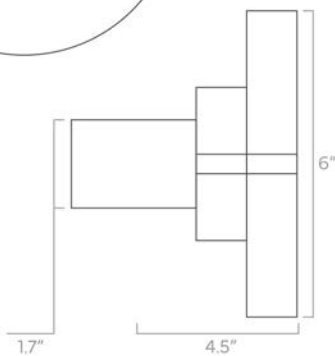

duttonbrown.com/finishes

Dimensions

6" x 6" x 4.5"

Weight

2 lb

Configuration

- Hardwired
- Dimmable with compatible bulbs & dimmer
- Installs on wall or ceiling

Rating