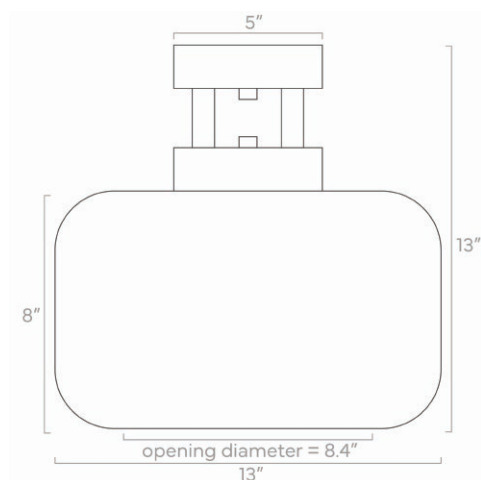

Engage

duttonbrown.com/engage