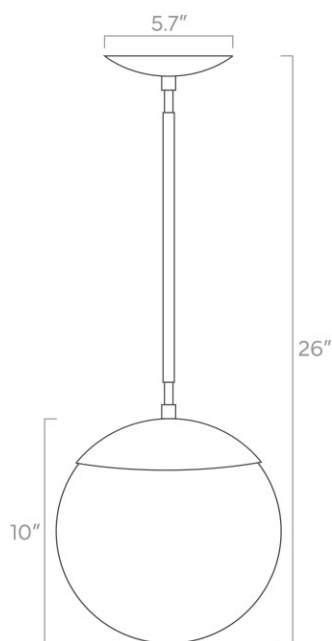

Dimensions

29" x 1.7" x 1.7" (2 rotatable tiers)

Weight

Variable

Installed Height

18", 24", 36", 48", 60", 72", or 84"

Rating

- (4) Medium base E26 sockets
- 120V, MAX 15W per socket
- Recommend Type A or Type G bulbs (not included)

Dimensions

22" x Ø6"

Weight

1 lb

Installed Height

22"

Rating

- (1) Medium base E26 socket
- 120V, MAX 9W per socket
- Use A15 or G16 bulbs only (not included)

duttonbrown.com/finishes

Dimensions

24" x Ø8

Weight

2 lb

Installed Height

24"

Rating

Dimensions

26" x Ø10"

Weight

3 lb

Installed Height

26"

Rating

- (1) Medium base E26 socket
- 120V, MAX 15W per socket
- Recommend Type A or Type G bulbs (not included)