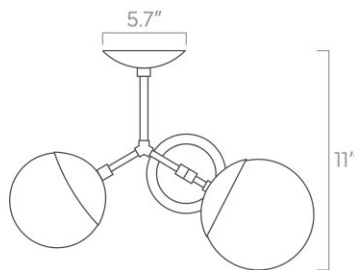

Rating

- (3) Medium base E26 sockets
- 120V, MAX 9W per socket
- Use A15 or G16 bulbs only (not included)

Materials

- Brass
- Opal glass

Certifications

- UL listed for damp locations in USA & Canada.