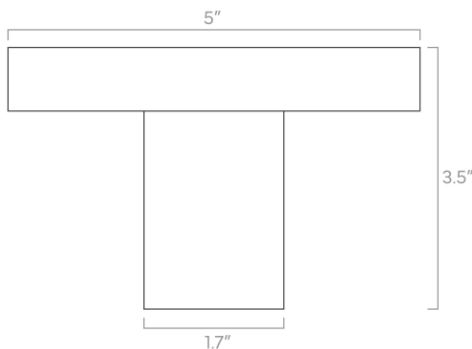

Dimensions

3.5" x Ø5"

Weight

1 lb

Installed Height

3.5"

Rating

- (1) Medium base E26 socket
- 120V, MAX 15W per socket
- Recommend Type A or Type G bulbs (not included)
- Energy efficiency relabeling available by request

Certifications

- UL listed for damp locations in USA & Canada

Configuration

- Hardwired
- Dimmable with compatible bulbs & dimmer
- Installs on wall or ceiling
- Available as pendant

Materials

- Aluminum
- Brass

Engage

duttonbrown.com/engage