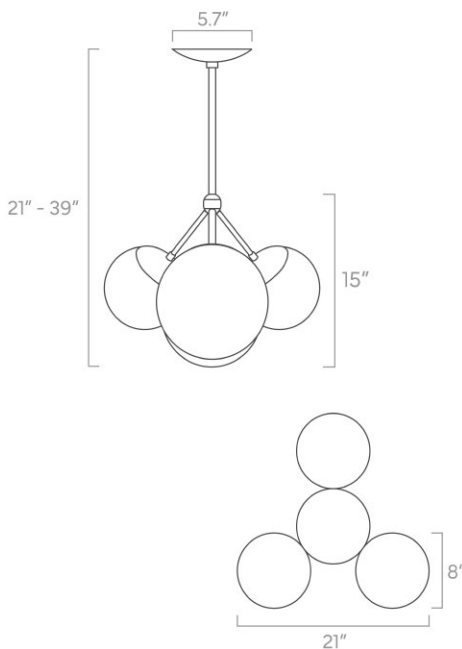

Dimensions

21" x 21" x 15"

Weight

9 lb

Installed Height

21" - 39"

Rating

- (4) Medium base E26 sockets
- 120V, MAX 15W per socket
- Recommend Type A or Type G bulbs (not included)

Configuration

- Hardwired
- Dimmable with compatible bulbs & dimmer
- Includes (1) 12" + (2) 6" rods to vary installed height. Extension rods available.

Materials

- Brass
- Opal glass

Certifications

- UL listed for damp locations in USA & Canada.

Engage

duttonbrown.com/engage