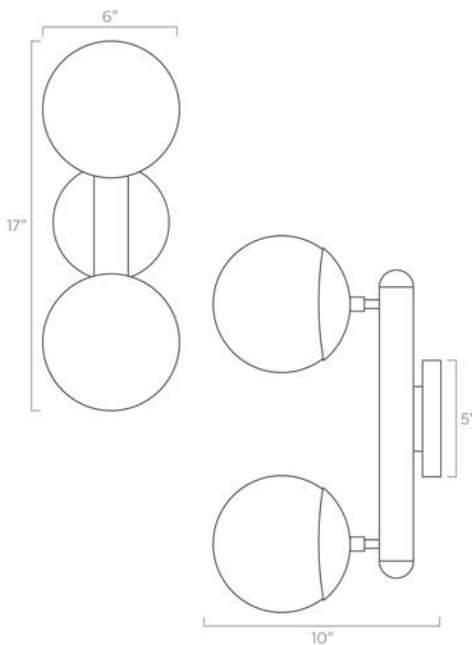

Dimensions

17" x 6" x 10"

Weight

4 lb

Rating

- (2) Medium base E26 sockets
- 120V, MAX 9W per socket
- Use A15 or G16 bulbs only (not included)

Certifications

- UL listed for damp locations in USA & Canada

Configuration

- Hardwired. Plug-in option available.
- Dimmable with compatible bulbs & dimmer
- Installs vertically or horizontally
- Installs on wall or ceiling

Materials

- Aluminum
- Brass
- Opal glass

Engage

duttonbrown.com/engage