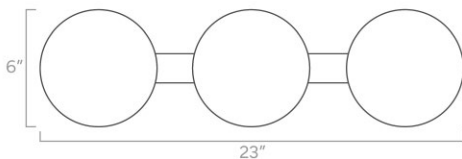

Certifications

- UL listed for damp locations in USA & Canada