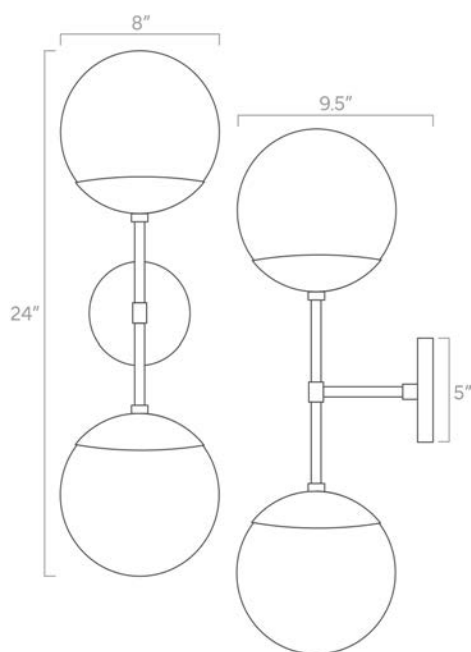

duttonbrown.com/finishes

Dimensions

24" x 8" x 9.5"

Weight

4 lb

Rating

- (2) Medium base E26 sockets
- 120V, MAX 15W per socket
- Recommend Type A or Type G bulbs (not included)
- Energy efficiency relabeling available by request