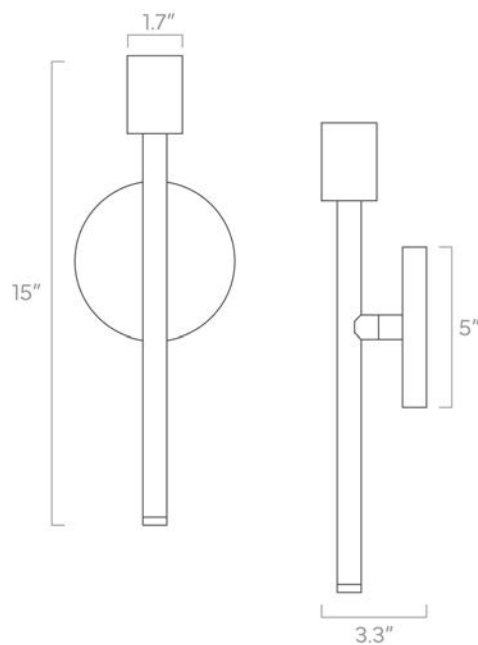

Dimensions

15" x 5" x 3.3"

Weight

1 lb

Rating

- (1) Medium base E26 socket
- 120V, MAX 15W per socket
- Recommend Type A or Type G bulbs (not included)
- Energy efficiency relabeling available by request

Certifications

- UL listed for damp locations in USA & Canada
- ADA compliant

Configuration

- Hardwired. Plug-in option available.
- Dimmable with compatible bulbs & dimmer
- Installs up or down

Materials

- Aluminum
- Brass

Engage

duttonbrown.com/engage