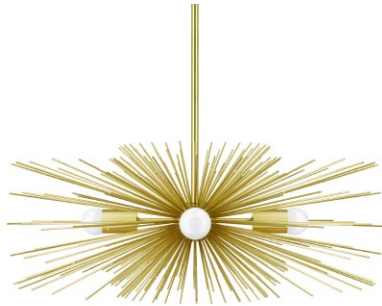

Urchin Chandelier 27"

SKU: 10401-27

Finish Options

● Brass

Color Options

None

duttonbrown.com/finishes