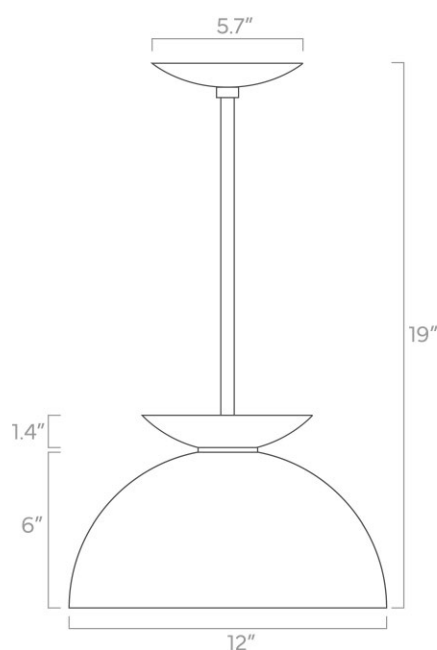

Dimensions

19" x Ø12"

Weight

3 lb

Installed Height

19"

Rating

- (1) Medium base E26 socket
- 120V, MAX 15W per socket
- Recommend Type A or Type G bulbs (not included)

Configuration

- Hardwired
- Dimmable with compatible bulbs & dimmer
- Includes 12" rod. Extension rods available.

Materials

- Aluminum
- Brass

Certifications

- UL listed for damp locations in USA & Canada.

Engage

duttonbrown.com/engage