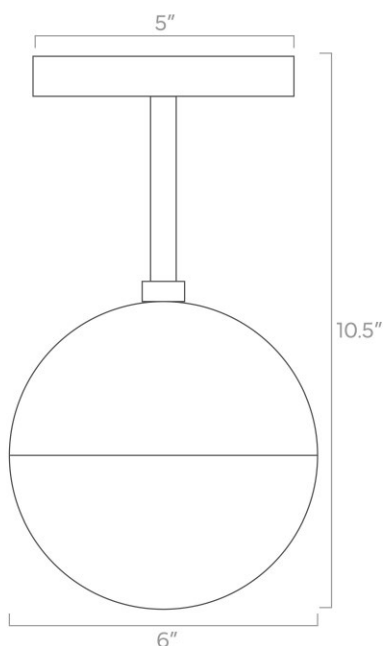

Dimensions

10.5" x Ø6"

Weight

2 lb

Installed Height

10.5"

Rating

- (1) Medium base E26 socket
- 120V, MAX 9W per socket
- Use A15 or G16 bulbs only (not included)

Configuration

- Hardwired
- Dimmable with compatible bulbs & dimmer
- Available as pendant

Materials

- Aluminum
- Brass
- Opal glass

Certifications

- UL listed for damp locations in USA & Canada

Engage

duttonbrown.com/engage