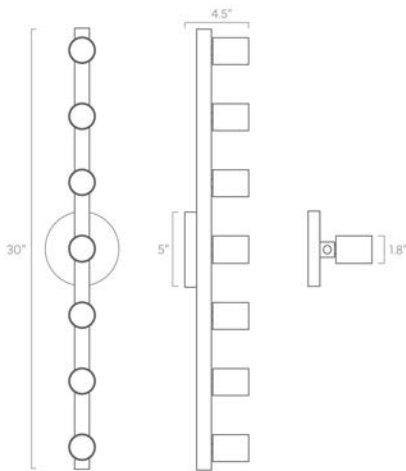

Dimensions

30" x 5" x 4.5"

Weight

4 lb

Rating

- (7) Medium base E26 sockets
- 120V, MAX 15W per socket
- Recommend Type A or Type G bulbs (not included)
- Energy efficiency relabeling available by request

Certifications

- UL listed for damp locations in USA & Canada

Configuration

- Hardwired. Plug-in option available.
- Dimmable with compatible bulbs & dimmer
- Installs vertically or horizontally

Materials

- Aluminum
- Brass

Engage

duttonbrown.com/engage