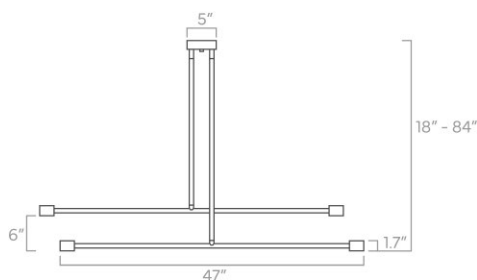

Dimensions

42" x 26" x 21"

Weight

15 lb

Installed Height

25" - 43"

Rating

- (5) Medium base E26 sockets
- 120V, MAX 15W per socket
- Recommend Type A or Type G bulbs (not included)

Dimensions

46" x 46" x 13"

Weight

20 lb

Installed Height

22" - 34"

Configuration

- Hardwired
- Dimmable with compatible bulbs & dimmer
- Includes (1) 12" + (2) 6" rods to vary installed height. Extension rods available.

Dimensions

29" x 1.7" x 1.7" (2 rotatable tiers)

Weight

Variable

Installed Height

18", 24", 36", 48", 60", 72", or 84"

Rating

- (4) Medium base E26 sockets
- 120V, MAX 15W per socket
- Recommend Type A or Type G bulbs (not included)

duttonbrown.com/finishes

Dimensions

47" x 1.7" x 1.7" (2 rotatable tiers)

Weight

Variable

Installed Height

18", 24", 36", 48", 60", 72", or 84"

Rating