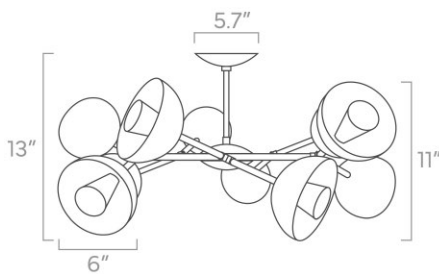

duttonbrown.com/finishes

Dimensions

30" x 30" x 11"

Weight

12 lb

Installed Height

13"

Configuration