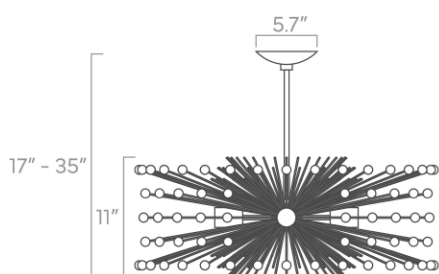

duttonbrown.com/finishes

Dimensions

27" x 27" x 11"

Weight

14 lb

Installed Height

17" - 35"

Configuration