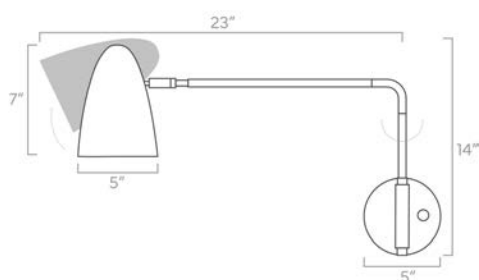

Dimensions

23" radius from wall x 14" tall

Weight

3 lb

Configuration

- Hardwired. Plug-in option available.
- Dimmable with compatible bulbs & dimmer
- Arm swings L/R
- Shade swivels U/D L/R

Rating

- (1) Medium base E26 socket
- 120V, MAX 15W per socket
- Recommend Type A or Type G bulbs (not included)
- Energy efficiency relabeling available by request

Materials

- Aluminum
- Brass

Certifications

- UL listed for dry locations in USA & Canada

Engage

duttonbrown.com/engage