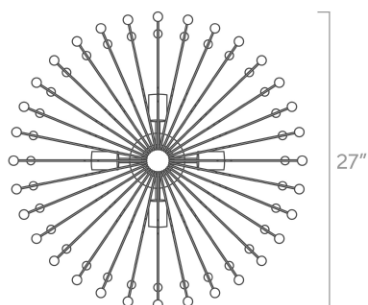

Rating

- (4) Medium base E26 sockets
- 120V, MAX 15W per socket
- Recommend Type A or Type G bulbs (not included)

Materials

- Aluminum
- Brass

Certifications

- UL listed for damp locations in USA & Canada.