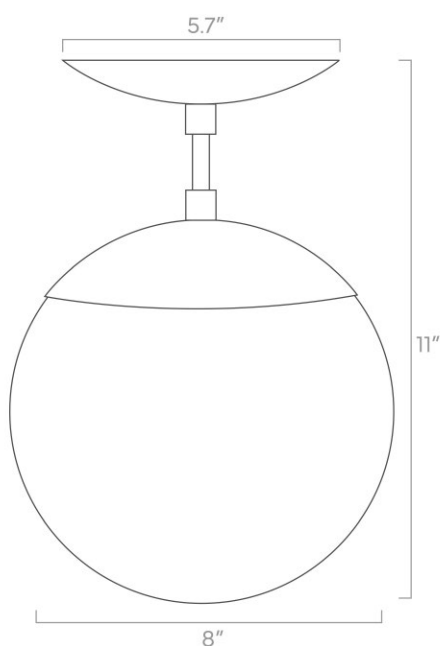

Dimensions

11" x Ø8"

Weight

2 lb

Installed Height

11"

Rating

- (1) Medium base E26 socket
- 120V, MAX 15W per socket
- Recommend Type A or Type G bulbs (not included)
- Energy efficiency relabeling available by request

Certifications

- UL listed for damp locations in USA & Canada

Configuration

- Hardwired
- Dimmable with compatible bulbs & dimmer
- Available as pendant

Materials

- Brass
- Opal glass

Engage

duttonbrown.com/engage