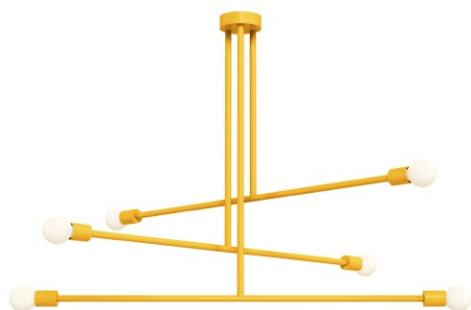

Commander Chandelier 47"

SKU: 60601

Color Options

White	Ochre
Bone	Orange
Spa	Riding Hood Red
Python Green	Barely
Lagoon	Chalk
Cobalt	Black
Slate Blue	

duttonbrown.com/finishes