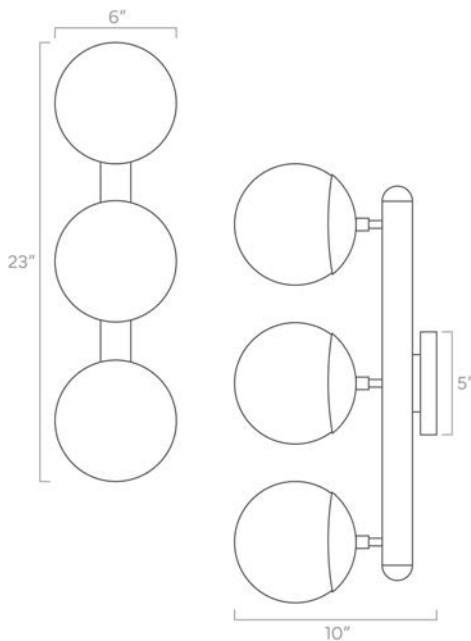

- Brass
- Nickel
- Black

Color Options

- White
- Bone
- Spa
- Python Green
- Lagoon
- Cobalt
- Slate Blue
- Ochre
- Orange
- Riding Hood Red
- Barely
- Chalk
- Black

duttonbrown.com/finishes

Dimensions

23" x 6" x 10"