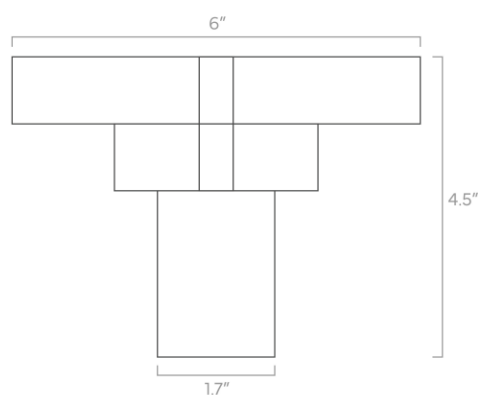

Dimensions

4.5" x Ø6"

Weight

1 lb

Installed Height

4.5"

Rating

- (1) Medium base E26 socket
- 120V, MAX 15W per socket
- Recommend Type A or Type G bulbs (not included)
- Energy efficiency relabeling available by request

Certifications

- UL listed for dry locations in USA & Canada

Configuration

- Hardwired
- Dimmable with compatible bulbs & dimmer
- Installs on wall or ceiling

Materials

- Acrylic
- Aluminum
- Brass

Engage

duttonbrown.com/engage