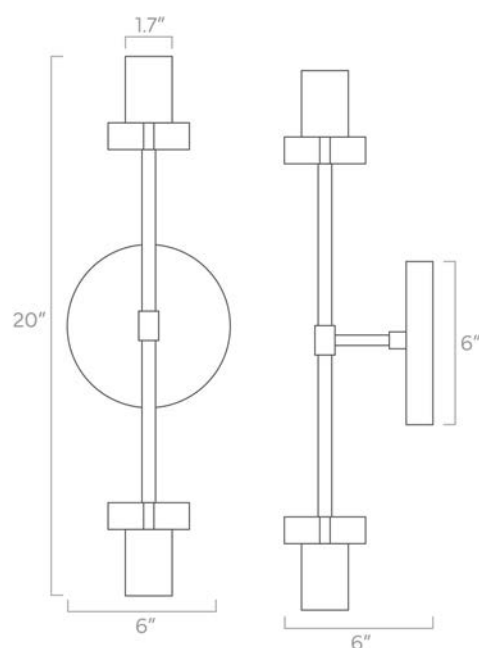

- White
- Bone
- Spa
- Python Green
- Lagoon
- Cobalt
- Slate Blue
- Ochre
- Orange
- Riding Hood Red
- Barely
- Chalk
- Black

duttonbrown.com/finishes

Dimensions

20" x 6" x 6"

Weight

3 lb

Rating

- (2) Medium base E26 sockets
- 120V, MAX 15W per socket
- Recommend Type A or Type G bulbs (not included)
- Energy efficiency relabeling available by request