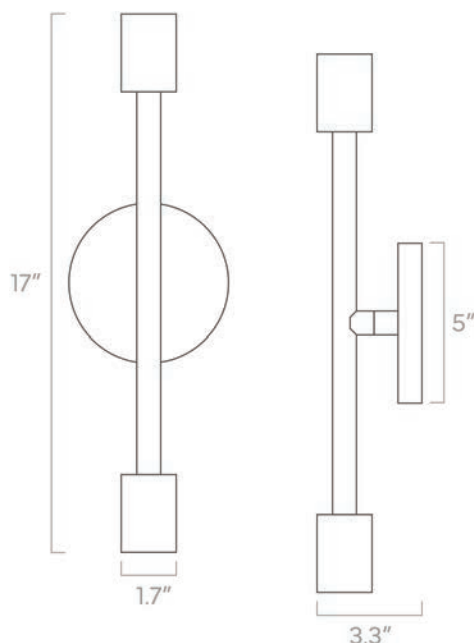

Color Options

- White
- Bone
- Spa
- Python Green
- Lagoon
- Cobalt
- Slate Blue
- Ochre
- Orange
- Riding Hood Red
- Barely
- Chalk
- Black

duttonbrown.com/finishes

Dimensions

17" x 5" x 3.3"

Weight

1 lb

Rating