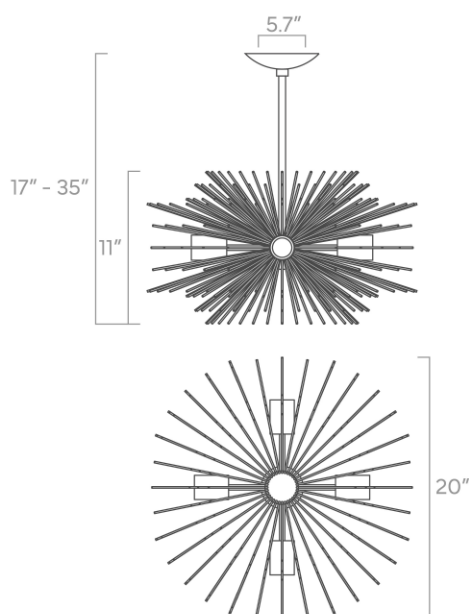

Dimensions

20" x 20" x 11"

Weight

10 lb

Installed Height

17" - 35"

Rating

- (4) Medium base E26 sockets
- 120V, MAX 15W per socket
- Recommend Type A or Type G bulbs (not included)

Configuration

- Hardwired
- Dimmable with compatible bulbs & dimmer
- Includes (1) 12" + (2) 6" rods to vary installed height. Extension rods available.

Materials

- Aluminum
- Brass

Certifications

- UL listed for damp locations in USA & Canada.

Engage

duttonbrown.com/engage