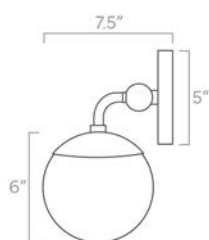

Dimensions

23" x 10.5" x 7.5"

Weight

5 lb

Configuration

- Hardwired
- Dimmable with compatible bulbs & dimmer
- Installs up or down