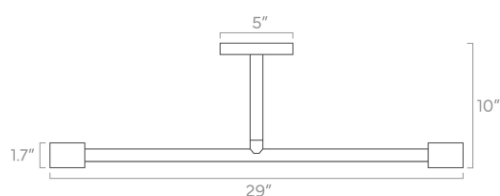

Dimensions

29" x 1.7" x 1.7"

Weight

2 lb

Installed Height

10"

Rating

- (2) Medium base E26 sockets
- 120V, MAX 15W per socket
- Recommend Type A or Type G bulbs (not included)
- Energy efficiency relabeling available by request

Certifications

- UL listed for damp locations in USA & Canada

Configuration

- Hardwired
- Dimmable with compatible bulbs & dimmer
- Available as pendant and sconce

Materials

- Aluminum
- Brass