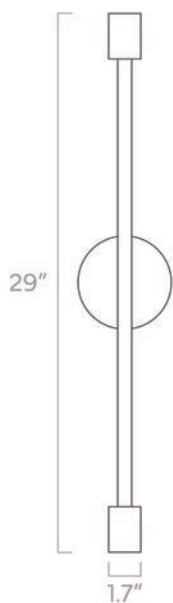

Dimensions

29" x 5" x 3.3"

Weight

2 lb

Rating

- (2) Medium base E26 sockets
- 120V, MAX 15W per socket
- Recommend Type A or Type G bulbs (not included)
- Energy efficiency relabeling available by request

Certifications

- UL listed for damp locations in USA & Canada
- ADA compliant

Configuration

- Hardwired. Plug-in option available.
- Dimmable with compatible bulbs & dimmer
- Installs vertically or horizontally

Materials

- Aluminum
- Brass