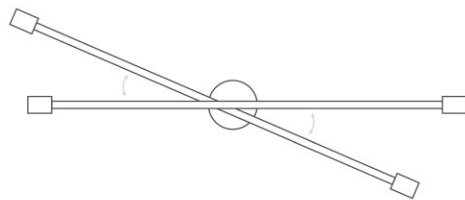

Dimensions

47" x 1.7" x 1.7" (2 rotatable tiers)

Weight

7 lb

Installed Height

12"

Rating

- (4) Medium base E26 sockets
- 120V, MAX 15W per socket
- Recommend Type A or Type G bulbs (not included)
- Energy efficiency relabeling available by request

Certifications

- UL listed for dry locations in USA & Canada. Damp location by request.

Configuration

- Hardwired
- Dimmable with compatible bulbs & dimmer
- Available as chandelier with additional extension rods

Materials

- Aluminum
- Brass