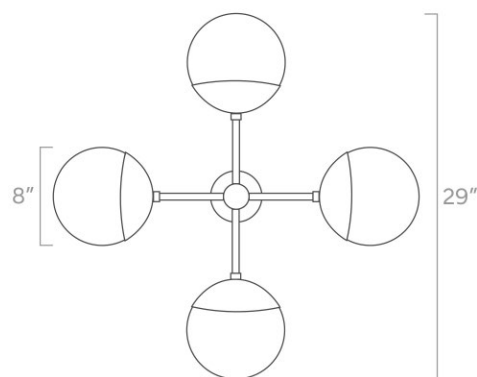

Materials

- Aluminum
- Brass
- Opal glass

Certifications

- UL listed for damp locations in USA & Canada.

Engage

duttonbrown.com/engage