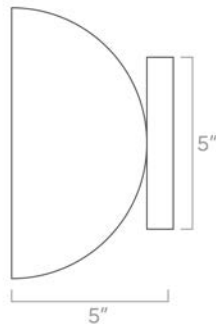

Dimensions

8" x 8" x 5"

Weight

2 lb

Configuration

- Hardwired. Plug-in option available.
- Dimmable with compatible bulbs & dimmer
- Installs on wall or ceiling

Rating

- (1) Medium base E26 socket
- 120V, MAX 15W per socket
- Recommend Type A or Type G bulbs (not included)
- Energy efficiency relabeling available by request

Materials

- Aluminum
- Brass

Certifications

- UL listed for damp locations in USA & Canada