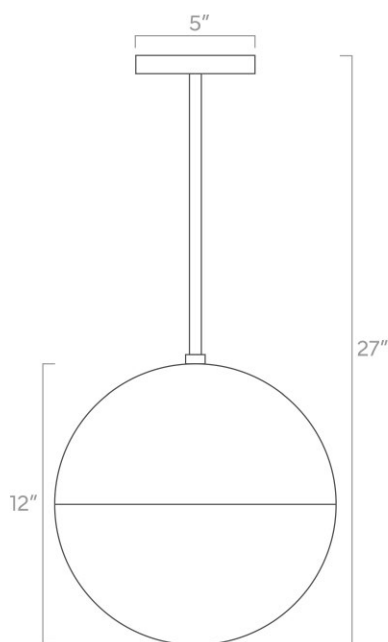

Dimensions

22" x Ø6"

Weight

1 lb

Installed Height

22"

Rating

- (1) Medium base E26 socket
- 120V, MAX 9W per socket
- Use A15 or G16 bulbs only (not included)

Dimensions

26" x Ø10"

Weight

3 lb

Installed Height

26"

Rating

- (1) Medium base E26 socket
- 120V, MAX 15W per socket
- Recommend Type A or Type G bulbs (not included)

Dimensions

25" x Ø10"

Weight

4 lb

Installed Height

25"

Rating

- (1) Medium base E26 socket
- 120V, MAX 15W per socket
- Recommend Type A or Type G bulbs (not included)

duttonbrown.com/finishes

Dimensions

27" x Ø12"

Weight

5 lb

Installed Height

27"

Rating