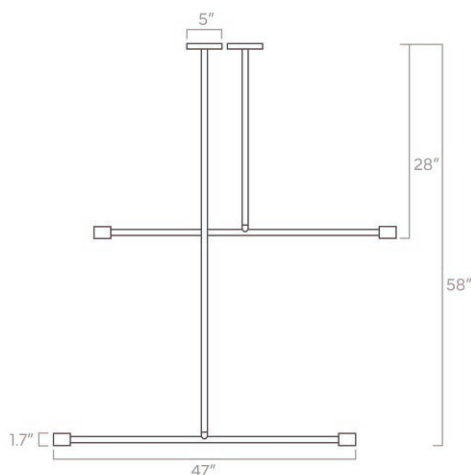

Materials

- Aluminum
- Brass

Certifications

- UL listed for damp locations in USA & Canada.

Engage

duttonbrown.com/engage