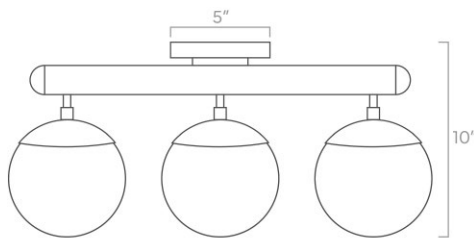

Color Options

- White
- Bone
- Spa
- Python Green
- Lagoon
- Cobalt
- Slate Blue
- Ochre
- Orange
- Riding Hood Red
- Barely
- Chalk
- Black

duttonbrown.com/finishes

Dimensions

23" x 10" x 6"

Weight

5 lb

Installed Height