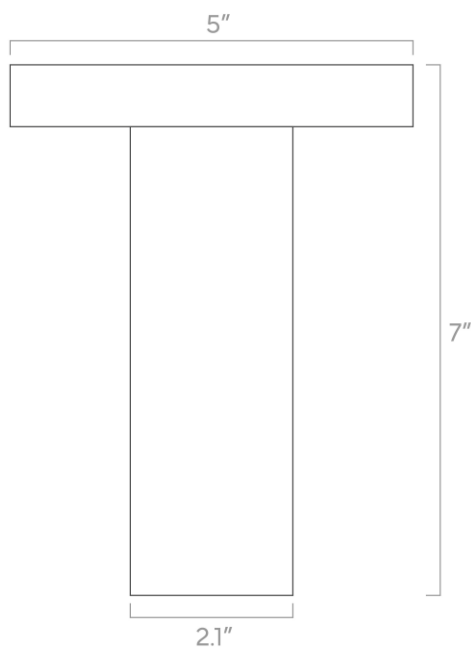

Dimensions

7" x Ø5"

Weight

1 lb

Installed Height

7"

Rating

- (1) Medium base E26 socket
- 120V, MAX 15W per socket
- Recommend Type A or Type G bulbs (not included)
- Energy efficiency relabeling available by request

Configuration

- Hardwired
- Dimmable with compatible bulbs & dimmer
- Available as pendant

Materials

- Aluminum
- Brass

Certifications

- UL listed for damp locations in USA & Canada

Engage

duttonbrown.com/engage