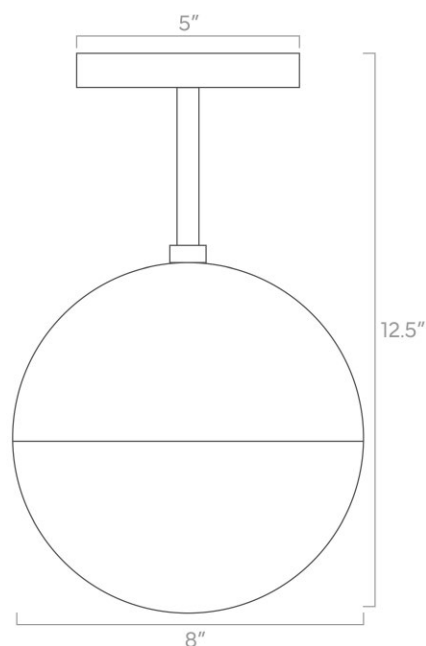

Dimensions

12.5" x Ø8"

Weight

3 lb

Installed Height

12.5"

Rating

- (1) Medium base E26 socket
- 120V, MAX 15W per socket
- Recommend Type A or Type G bulbs (not included)
- Energy efficiency relabeling available by request

Certifications

- UL listed for damp locations in USA & Canada

Configuration

- Hardwired
- Dimmable with compatible bulbs & dimmer
- Available as pendant

Materials

- Aluminum
- Brass
- Opal glass

Engage

duttonbrown.com/engage