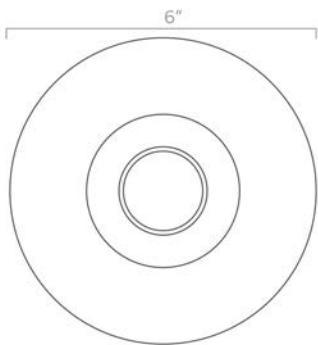

duttonbrown.com/finishes

Dimensions

6" x 6" x 4.5"

Weight

2 lb

Configuration

- Hardwired
- Dimmable with compatible bulbs & dimmer
- Installs on wall or ceiling

Rating