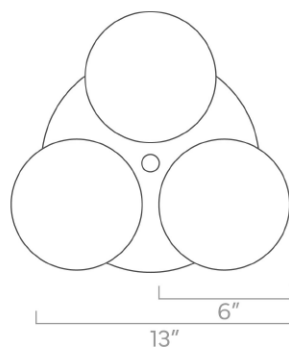

duttonbrown.com/finishes

Dimensions

13" x 13" x 9.5", Globe: 6"

Weight

6 lb

Installed Height

9.5"

Configuration