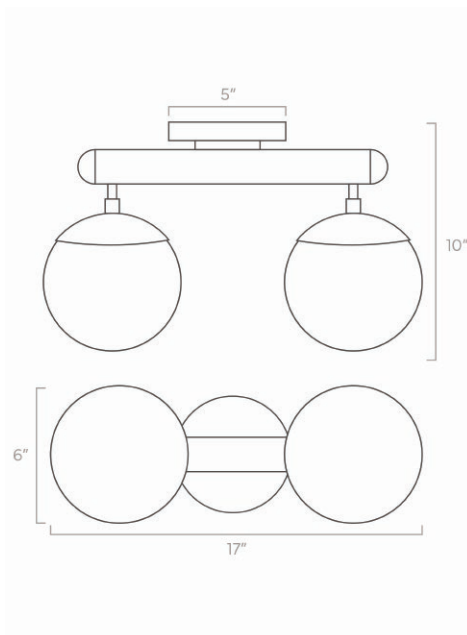

Dimensions

17" x 10" x 6"

Weight

4 lb

Installed Height

10"

Rating

- (3) Medium base E26 sockets
- 120V, MAX 9W per socket
- Use A15 or G16 bulbs only (not included)

Configuration

- Hardwired
- Dimmable with compatible bulbs & dimmer
- Installs on wall or ceiling

Materials

- Aluminum
- Brass
- Opal glass

Certifications

- UL listed for damp locations in USA & Canada

Engage

duttonbrown.com/engage