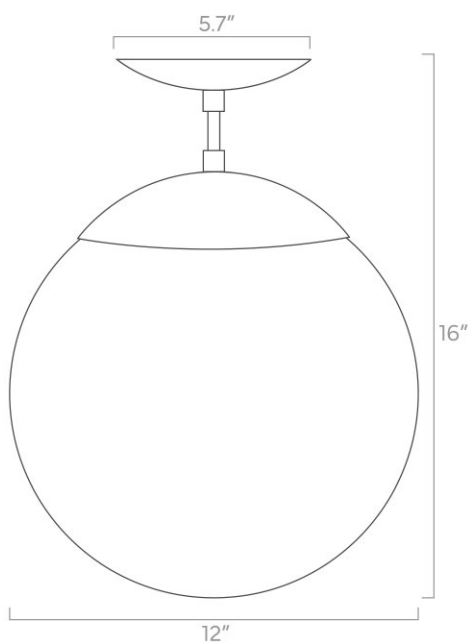

Dimensions

16" x Ø12"

Weight

4 lb

Installed Height

16"

Rating

- (1) Medium base E26 socket
- 120V, MAX 15W per socket
- Recommend Type A or Type G bulbs (not included)
- Energy efficiency relabeling available by request

Configuration

- Hardwired
- Dimmable with compatible bulbs & dimmer
- Available as pendant

Materials

- Brass
- Opal glass

Certifications

- UL listed for damp locations in USA & Canada

Engage

duttonbrown.com/engage