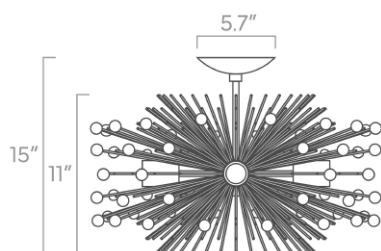

Dimensions

20" x 20" x 11"

Weight

12 lb