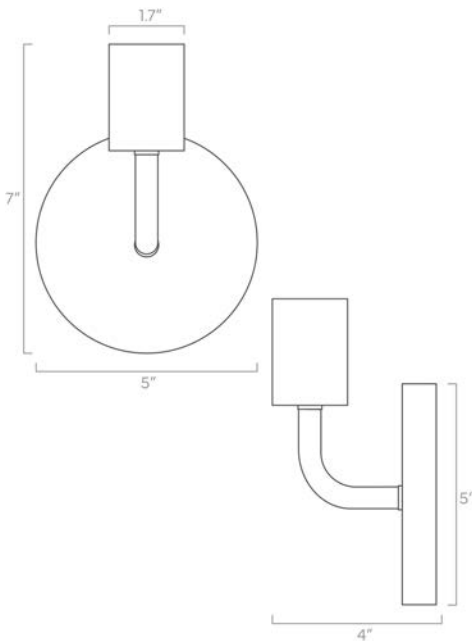

duttonbrown.com/finishes

Dimensions

7" x 5" x 4"

Weight

1 lb

Configuration

- Hardwired. Plug-in option available.
- Dimmable with compatible bulbs & dimmer
- Installs up or down

Rating