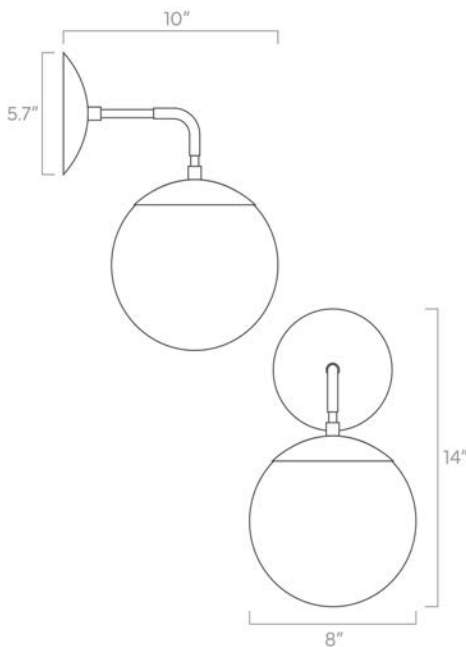

Dimensions

14" x 8" x 10"

Weight

2 lb

Rating

- (1) Medium base E26 socket
- 120V, MAX 15W per socket
- Recommend Type A or Type G bulbs (not included)
- Energy efficiency relabeling available by request

Certifications

- UL listed for damp locations in USA & Canada

Configuration

- Hardwired
- Dimmable with compatible bulbs & dimmer
- Installs up or down

Materials

- Brass
- Opal glass

Engage

duttonbrown.com/engage