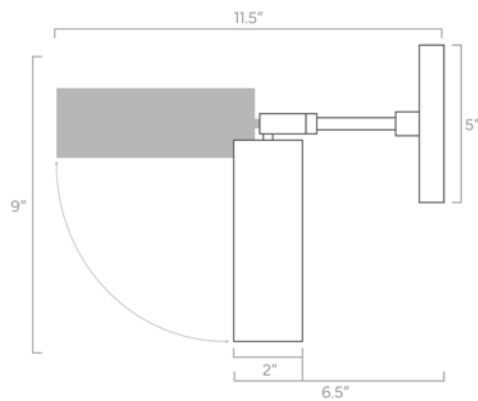

Dimensions

9" x 5" x 11.5"

Weight

1 lb

Rating

- (1) Medium base E26 socket
- 120V, MAX 7W per socket
- LED PAR16 bulb included. 4.5W, 450 lm, 3000K

Configuration

- Hardwired. Plug-in option available.
- Dimmable with compatible bulbs & dimmer