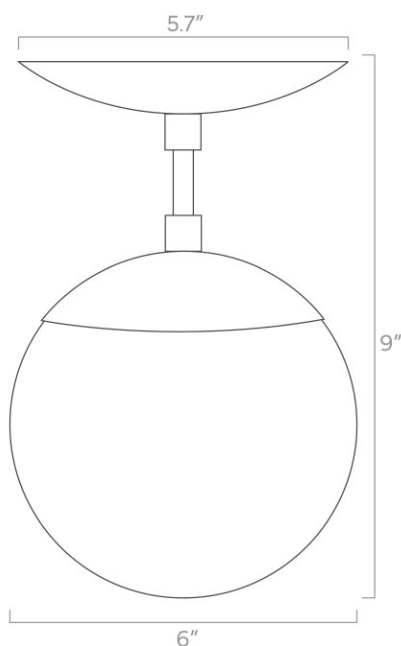

Dimensions

9" x Ø6"

Weight

1 lb

Installed Height

9"

Rating

- (1) Medium base E26 socket
- 120V, MAX 9W per socket
- Use A15 or G16 bulbs only (not included)

Configuration

- Hardwired
- Dimmable with compatible bulbs & dimmer
- Available as pendant

Materials

- Brass
- Opal glass

Certifications

- UL listed for damp locations in USA & Canada

Engage

duttonbrown.com/engage