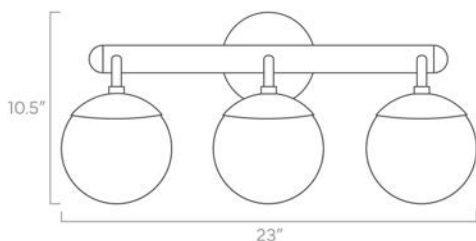

Rating

- (3) Medium base E26 sockets
- 120V, MAX 9W per socket
- Use A15 or G16 bulbs only (not included)

Materials

- Aluminum
- Brass
- Opal glass

Certifications

- UL listed for damp locations in USA & Canada