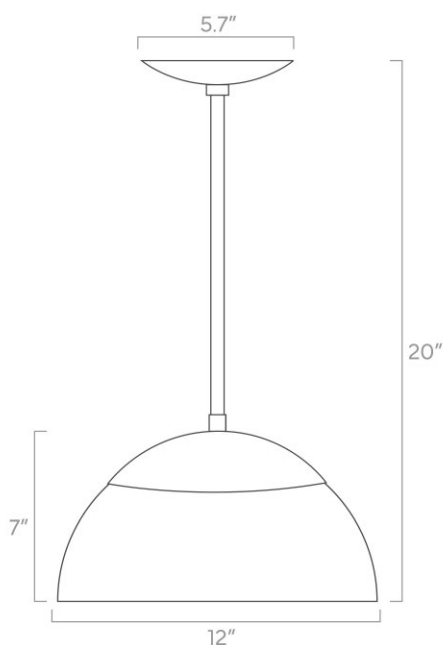

Dimensions

20" x Ø12"

Weight

4 lb

Installed Height

20"

Rating

- (1) Medium base E26 socket
- 120V, MAX 15W per socket
- Recommend Type A or Type G bulbs (not included)