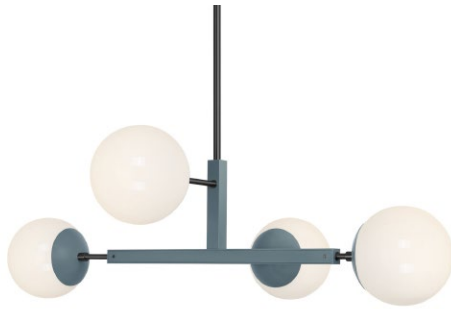

Status Chandelier

SKU: 30405

Finish Options

- Brass
- Nickel
- Black

Color Options

- White
- Bone
- Spa
- Python Green
- Lagoon
- Cobalt
- Slate Blue
- Ochre
- Orange
- Riding Hood Red
- Barely
- Chalk
- Black

duttonbrown.com/finishes

Dimensions

35" x 23" x 11"

Weight

7 lb

Installed Height

16" - 34"

Configuration

- Hardwired
- Dimmable with compatible bulbs & dimmer
- Includes (1) 12" + (2) 6" rods to vary installed height. Extension rods available.

Materials

- Aluminum
- Brass
- Opal glass

Rating

- (4) Medium base E26 sockets
- 120V, MAX 9W per socket
- Use A15 or G16 bulbs only (not included)

Certifications

- UL listed for damp locations in USA & Canada.

Engage

duttonbrown.com/engage