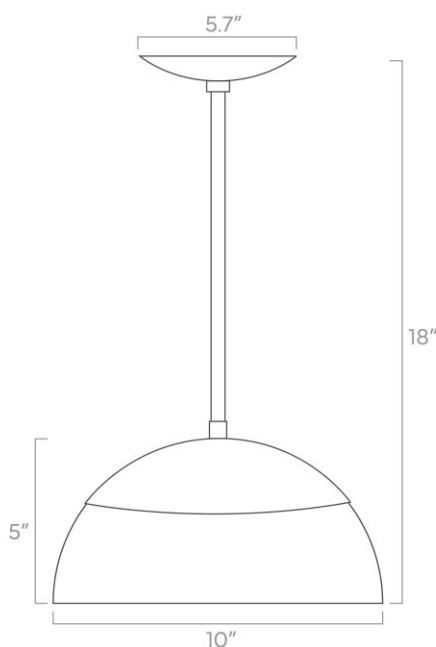

Dimensions

17" x Ø8"

Weight

2 lb

Installed Height

17"

Rating

- (1) Medium base E26 socket
- 120V, MAX 15W per socket
- Recommend Type A or Type G bulbs (not included)

duttonbrown.com/finishes

Dimensions

18" x Ø10"

Weight

3 lb

Installed Height

18"

Rating