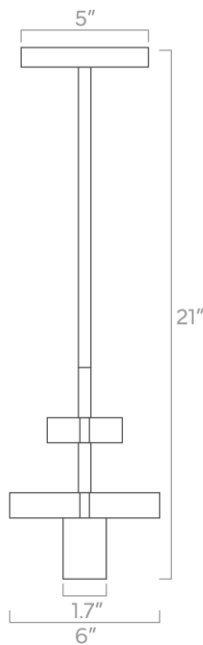

- White
- Bone
- Spa
- Python Green
- Lagoon
- Cobalt
- Slate Blue
- Ochre
- Orange
- Riding Hood Red
- Barely
- Chalk
- Black

duttonbrown.com/finishes

Dimensions

21" x Ø6"

Weight

2 lb

Installed Height

21"