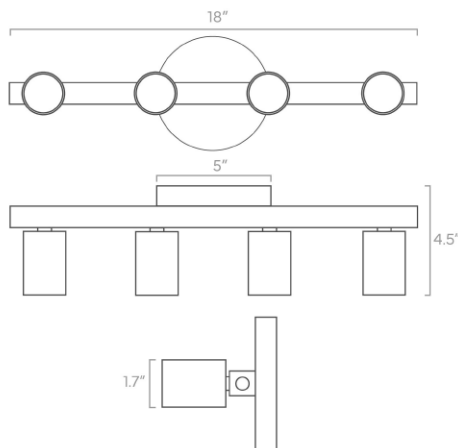

Dimensions

18" x 5" x 4.5"

Weight

3 lb

Installed Height

4.5"

Rating

- (4) Medium base E26 sockets
- 120V, MAX 15W per socket
- Recommend Type A or Type G bulbs (not included)
- Energy efficiency relabeling available by request

Certifications

- UL listed for damp locations in USA & Canada

Configuration

- Hardwired.
- Dimmable with compatible bulbs & dimmer
- Installs on wall or ceiling

Materials

- Aluminum
- Brass

Engage

duttonbrown.com/engage