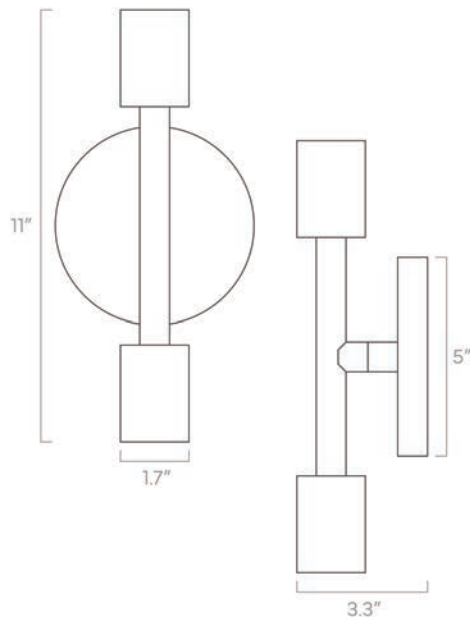

- White
- Bone
- Spa
- Python Green
- Lagoon
- Cobalt
- Slate Blue
- Ochre
- Orange
- Riding Hood Red
- Barely
- Chalk
- Black

duttonbrown.com/finishes

Dimensions

11" x 5" x 3.3"

Weight

1 lb

Rating

- (2) Medium base E26 sockets
- 120V, MAX 15W per socket
- Recommend Type A or Type G bulbs (not included)
- Energy efficiency relabeling available by request