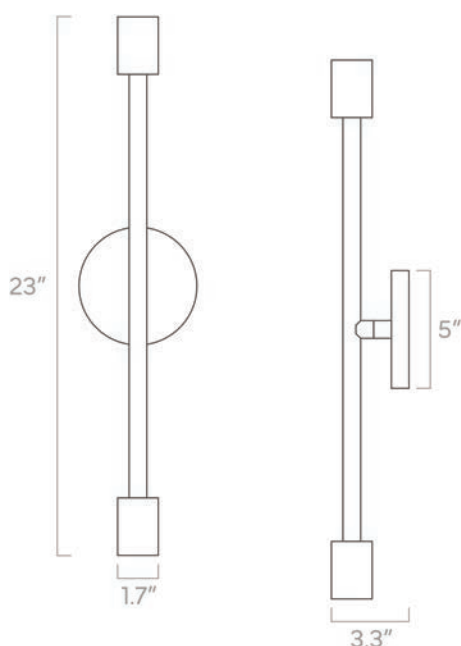

Dimensions

23" x 5" x 3.3"

Weight

2 lb

Rating

- (2) Medium base E26 sockets
- 120V, MAX 15W per socket
- Recommend Type A or Type G bulbs (not included)
- Energy efficiency relabeling available by request

Certifications