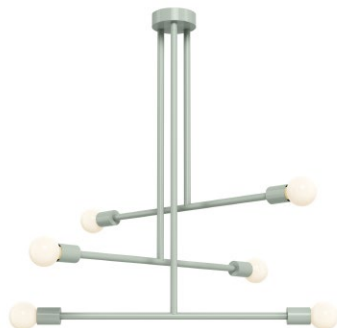

Commander Chandelier 29"

SKU: 60600

Color Options

White	Ochre
Bone	Orange
Spa	Riding Hood Red
Python Green	Barely
Lagoon	Chalk
Cobalt	Black
Slate Blue	

duttonbrown.com/finishes