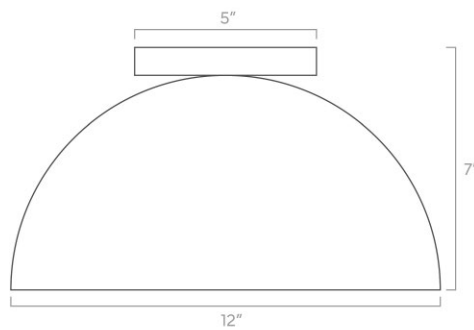

Dimensions

7" x Ø12"

Weight

4 lb

Installed Height

7"

Rating

- (1) Medium base E26 socket
- 120V, MAX 15W per socket
- Recommend Type A or Type G bulbs (not included)
- Energy efficiency relabeling available by request

Certifications

- UL listed for damp locations in USA & Canada

Configuration

- Hardwired
- Dimmable with compatible bulbs & dimmer

Materials

- Aluminum
- Brass

Engage

duttonbrown.com/engage