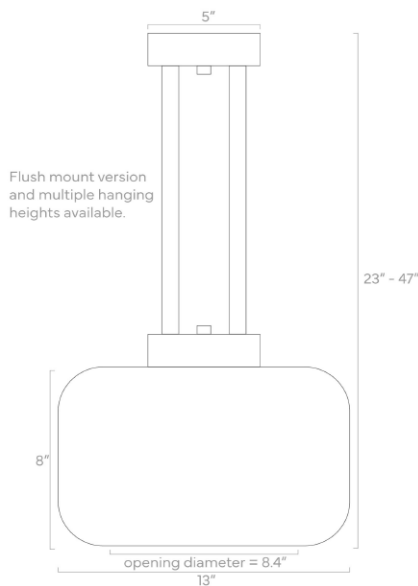

Dimensions

Variable x Ø13"

Weight

4 lb

Installed Height

23", 35", 47" (variable)

Rating

- (1) Medium base E26 socket
- 120V, MAX 15W per socket
- Recommend Type A or Type G bulbs (not included)
- Shade installs via 1-5/8" UNO hole/thread

Configuration

- Hardwired
- Dimmable with compatible bulbs & dimmer
- Includes pre-cut rods to install at specified height. Increased height available by request.
- Available as flush mount

Materials

- Aluminum
- Brass
- Opal Glass

Certifications

- UL listed for dry locations in USA & Canada.

Engage

duttonbrown.com/engage