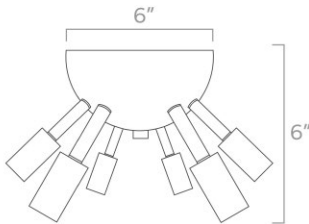

Dimensions

11" x 7" x 6"

Weight

2 lb

Installed Height

6"

Rating

- (6) Candelabra base E12 sockets
- 120V, MAX 25W per socket
- Recommend G16 candelabra bulbs (not included)