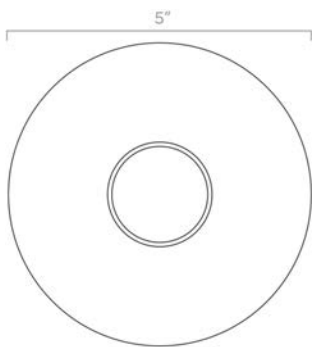

Dimensions

5" x 5" x 3.5"

Weight

1 lb

Rating

- (1) Medium base E26 socket
- 120V, MAX 15W per socket
- Recommend Type A or Type G bulbs (not included)
- Energy efficiency relabeling available by request

Certifications

- UL listed for damp locations in USA & Canada

Configuration

- Hardwired. Plug-in option available.
- Dimmable with compatible bulbs & dimmer
- Installs on wall or ceiling

Materials

- Aluminum
- Brass