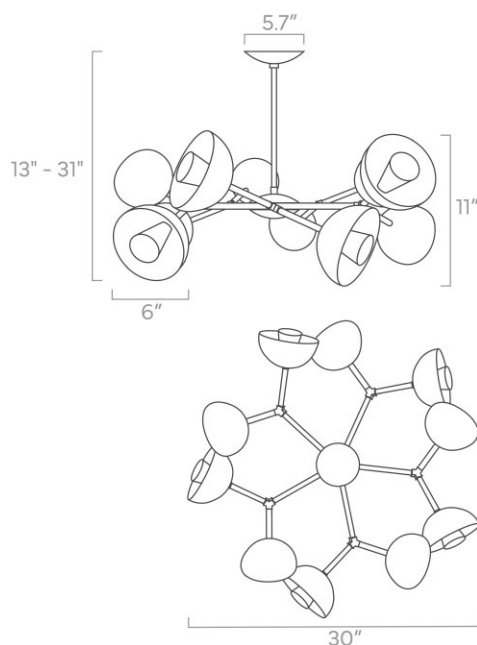

Dimensions

46" x 46" x 13"

Weight

20 lb

Installed Height

22" - 34"

Configuration

- Hardwired
- Dimmable with compatible bulbs & dimmer
- Includes (1) 12" + (2) 6" rods to vary installed height. Extension rods available.

duttonbrown.com/finishes

Dimensions

30" x 30" x 11"

Weight

12 lb

Installed Height

13" - 31"

Rating