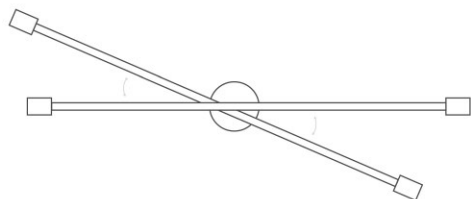

Dimensions

29" x 1.7" x 1.7" (2 rotatable tiers)

Weight

Variable

Installed Height

18", 24", 36", 48", 60", 72", or 84"

Rating

- (4) Medium base E26 sockets
- 120V, MAX 15W per socket
- Recommend Type A or Type G bulbs (not included)

duttonbrown.com/finishes

Dimensions

47" x 1.7" x 1.7" (2 rotatable tiers)

Weight

Variable

Installed Height

18", 24", 36", 48", 60", 72", or 84"

Rating