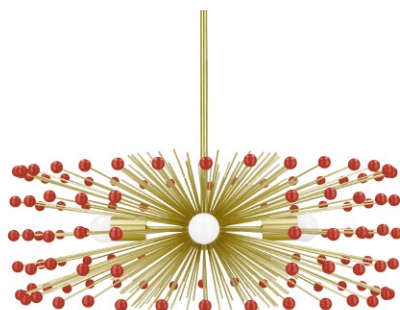

Beaded Urchin Chandelier 27"

SKU: 10403-27

Finish Options

Brass

Color Options

White	Ochre
Bone	Orange
Spa	Riding Hood Red
Python Green	Barely
Lagoon	Chalk
Cobalt	Black
Slate Blue	

duttonbrown.com/finishes