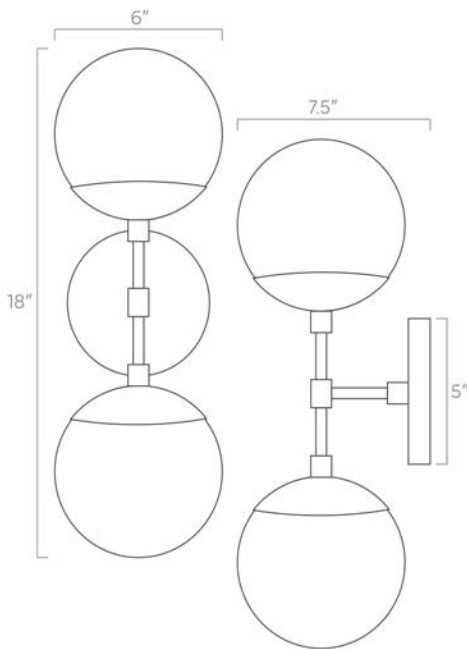

Dimensions

18" x 6" x 7.5"

Weight

3 lb

Rating

- (2) Medium base E26 sockets
- 120V, MAX 9W per socket
- Use A15 or G16 bulbs only (not included)
- Energy efficiency relabeling available by request

Certifications