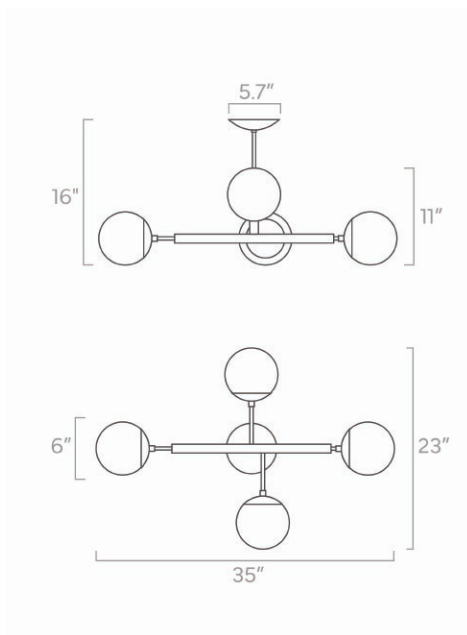

Dimensions

35" x 23" x 11"

Weight

7 lb

Installed Height

16"

Rating

- (4) Medium base E26 sockets
- 120V, MAX 9W per socket
- Use A15 or G16 bulbs only (not included)

Configuration

- Hardwired
- Dimmable with compatible bulbs & dimmer
- Available as chandelier with additional extension rods

Materials

- Aluminum
- Brass
- Glass

Certifications

- UL listed for damp locations in USA & Canada

Engage

duttonbrown.com/engage