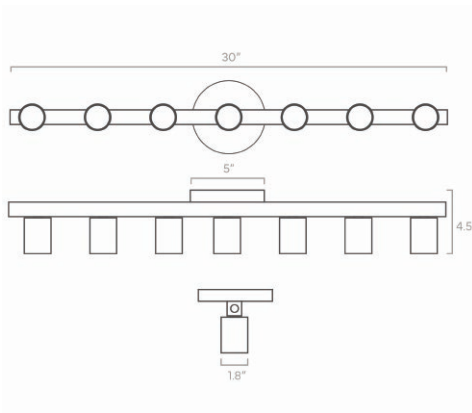

Dimensions

30" x 5" x 4.5"

Weight

4 lb

Installed Height

4.5"

Rating

- (7) Medium base E26 sockets
- 120V, MAX 15W per socket
- Recommend Type A or Type G bulbs (not included)
- Energy efficiency relabeling available by request

Certifications

- UL listed for damp locations in USA & Canada

Configuration

- Hardwired.
- Dimmable with compatible bulbs & dimmer
- Installs on wall or ceiling

Materials

- Aluminum
- Brass

Engage

duttonbrown.com/engage