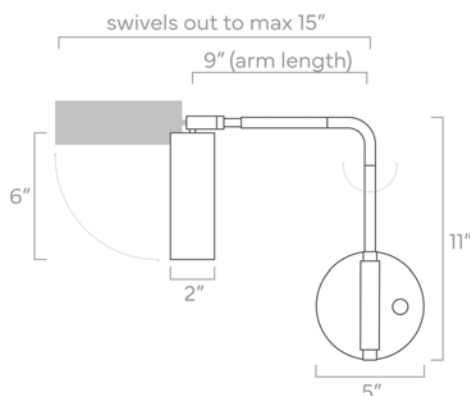

duttonbrown.com/finishes

Dimensions

15" radius from wall x 11" tall

Weight

2 lb

Rating

- (1) Medium base E26 socket
- 120V, MAX 7W per socket
- LED PAR16 bulb included. 4.5W, 450 lm, 3000K.

Configuration