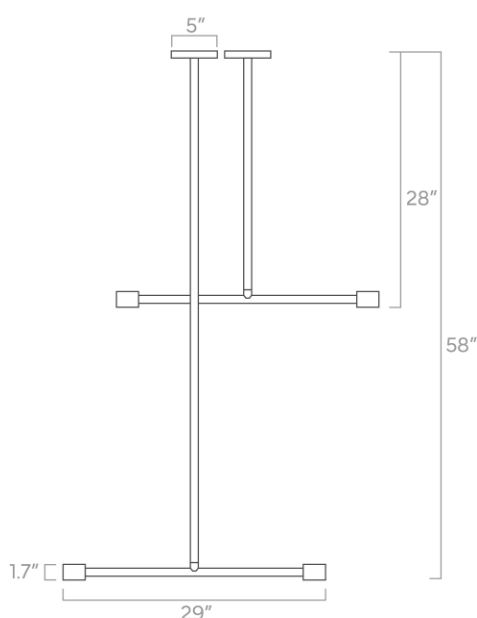

duttonbrown.com/finishes

Dimensions

29" x 1.7" x 1.7"

Weight

Variable

Installed Height

28", 34", 40", 46", 52" or 58"

Rating