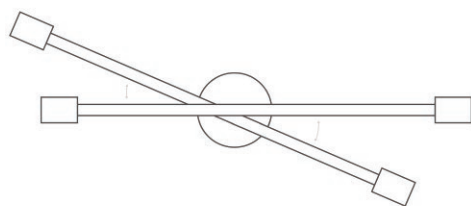

Dimensions

29" x 1.7" x 1.7" (2 rotatable tiers)

Weight

Variable

Installed Height

18", 24", 36", 48", 60", 72", or 84"

Rating

- (4) Medium base E26 sockets
- 120V, MAX 15W per socket
- Recommend Type A or Type G bulbs (not included)