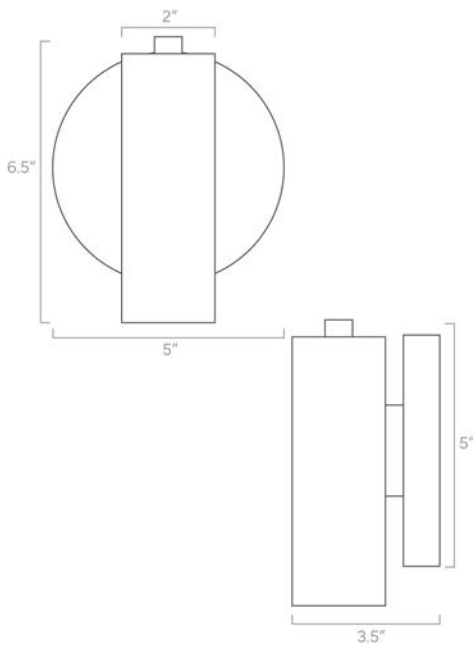

Dimensions

6.5" x 5" x 3.5"

Weight

1 lb

Rating

- (1) Medium base E26 socket
- 120V, MAX 7W per socket
- LED PAR16 bulb included. 4.5W, 450 lm, 3000K.

Certifications

- UL listed for dry locations in USA & Canada

Configuration

- Hardwired. Plug-in option available.
- Dimmable with compatible bulbs & dimmer
- Installs up or down

Materials

- Aluminum
- Brass

Engage

duttonbrown.com/engage