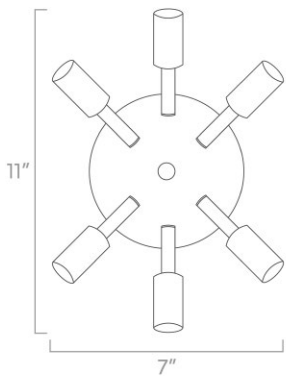

Dimensions

11" x 7" x 6"

Weight

2 lb

Installed Height

6"

Rating

- (6) Candelabra base E12 sockets
- 120V, MAX 25W per socket
- Recommend G16 candelabra bulbs (not included)