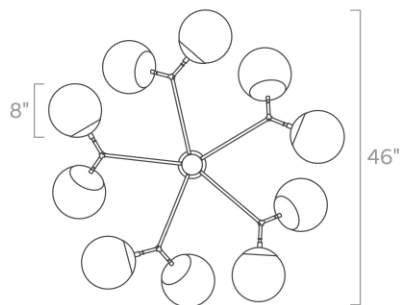

Dimensions

46" x 46" x 13"

Weight

20 lb

Installed Height

22" - 34"

Configuration

- Hardwired
- Dimmable with compatible bulbs & dimmer
- Includes (1) 12" + (2) 6" rods to vary installed height. Extension rods available.