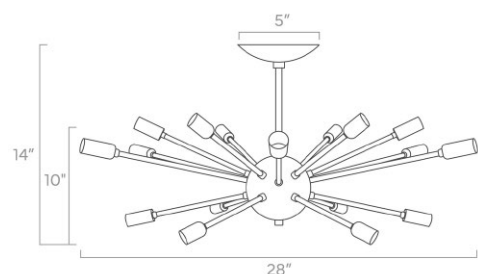

Dimensions

28" x 28" x 10"

Weight

5 lb

Installed Height

14"

Rating

- (18) Candelabra base E12 sockets
- 120V, MAX 25W per socket
- Recommend G16 candelabra bulbs (not included)
- Energy efficiency relabeling available by request

Certifications

- UL listed for dry locations in USA & Canada

Configuration

- Hardwired
- Dimmable with compatible bulbs & dimmer
- Available as chandelier with additional extension rods

Materials

- Aluminum
- Brass

Engage

duttonbrown.com/engage