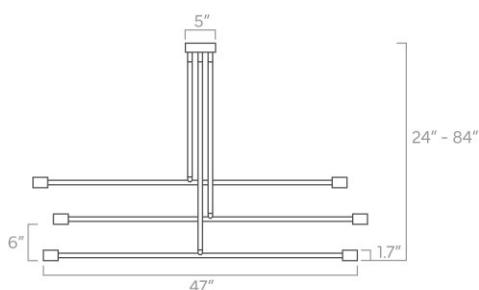

Dimensions

50" x 8" x 21"

Weight

17 lb

Installed Height

24" - 42"

Rating

- (6) Medium base E26 sockets
- 120V, MAX 15W per socket
- Recommend Type A or Type G bulbs (not included)

Dimensions

46" x 46" x 13"

Weight

20 lb

Installed Height

22" - 34"

Configuration

- Hardwired
- Dimmable with compatible bulbs & dimmer
- Includes (1) 12" + (2) 6" rods to vary installed height. Extension rods available.

duttonbrown.com/finishes

Dimensions

47" x 1.7" x 1.7" (3 rotatable tiers)

Weight

Variable

Installed Height

24", 36", 48", 60", 72", and 84"

Rating