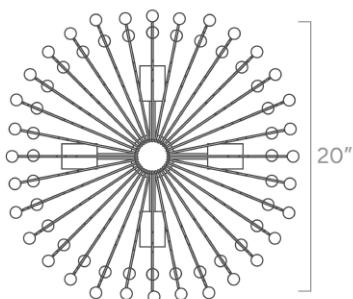

Weight

12 lb

Installed Height

15"

Configuration

- Hardwired
- Dimmable with compatible bulbs & dimmer
- Available as chandelier with additional extension rods

Materials

- Aluminum
- Brass