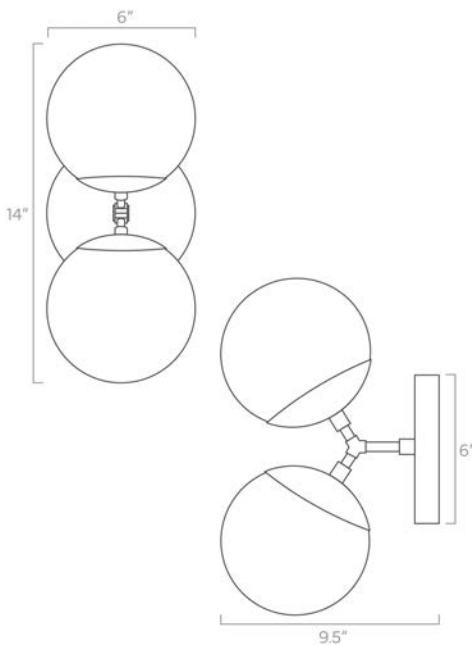

Dimensions

14" x 6" x 9.5"

Weight

4 lb

Rating

- (2) Medium base E26 sockets
- 120V, MAX 9W per socket
- Use A15 or G16 bulbs only (not included)

Certifications

- UL listed for damp locations in USA & Canada

Configuration

- Hardwired. Plug-in option available.
- Dimmable with compatible bulbs & dimmer
- Installs vertically or horizontally

Materials

- Aluminum
- Acrylic
- Brass
- Opal glass

Engage

duttonbrown.com/engage