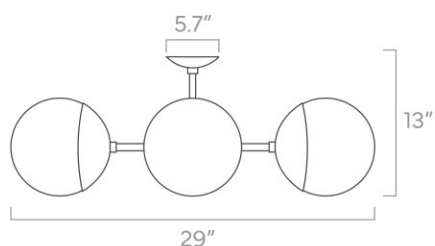

Dimensions

29" x 29" x 8"

Weight

10 lb

Installed Height

13"

Rating

- (4) Medium base E26 sockets
- 120V, MAX 15W per socket
- Recommend Type A or Type G bulbs (not included)
- Energy efficiency relabeling available by request

Configuration

- Hardwired
- Dimmable with compatible bulbs & dimmer
- Available as chandelier with additional extension rods