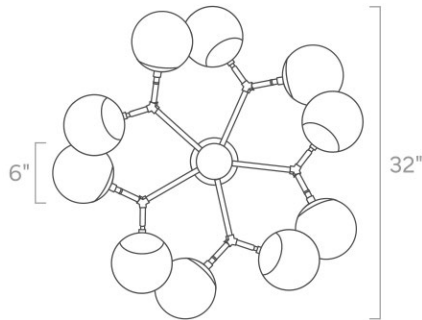

Rating

- (10) Medium base E26 sockets
- 120V, MAX 9W per socket
- Use A15 or G16 bulbs only (not included)

Materials

- Brass
- Opal glass

Certifications

- UL listed for damp locations in USA & Canada.

Engage

duttonbrown.com/engage