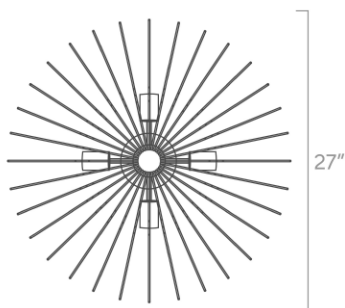

27" x 27" x 11"

Weight

11 lb

Installed Height

15"

Configuration

- Hardwired
- Dimmable with compatible bulbs & dimmer
- Available as chandelier with additional extension rods

Rating