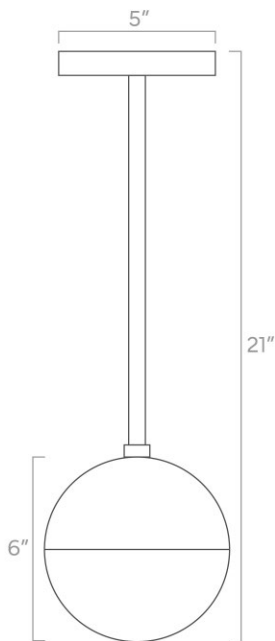

Dimensions

21" x Ø6"

Weight

2 lb

Installed Height

21"

Rating

- (1) Medium base E26 socket
- 120V, MAX 9W per socket
- Use A15 or G16 bulbs only (not included)

Configuration

- Hardwired
- Dimmable with compatible bulbs & dimmer
- Includes 12" rod. Extension rods available.
- Available as flush mount

Materials

- Aluminum
- Brass
- Opal Glass

Certifications

- UL listed for damp locations in USA & Canada.

Engage

duttonbrown.com/engage