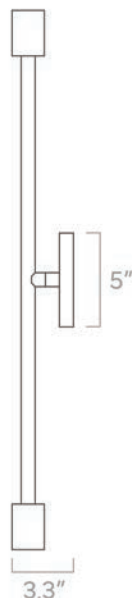

Dimensions

29" x 5" x 3.3"

Weight

2 lb

Rating

- (2) Medium base E26 sockets
- 120V, MAX 15W per socket
- Recommend Type A or Type G bulbs (not included)
- Energy efficiency relabeling available by request

Certifications

- UL listed for damp locations in USA & Canada
- ADA compliant

Configuration

- Hardwired. Plug-in option available.
- Dimmable with compatible bulbs & dimmer
- Installs vertically or horizontally

Materials

- Aluminum
- Brass