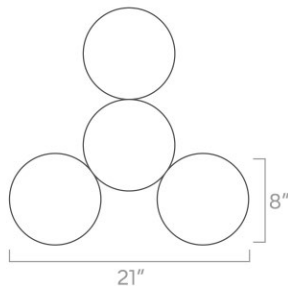

Dimensions

21" x 21" x 15"

Weight

9 lb

Installed Height

17"

Rating

- (4) Medium base E26 sockets
- 120V, MAX 15W per socket
- Recommend Type A or Type G bulbs (not included)
- Energy efficiency relabeling available by request

Certifications

- UL listed for damp locations in USA & Canada.

Configuration

- Hardwired
- Dimmable with compatible bulbs & dimmer
- Available as chandelier with additional extension rods

Materials

- Brass
- Opal glass