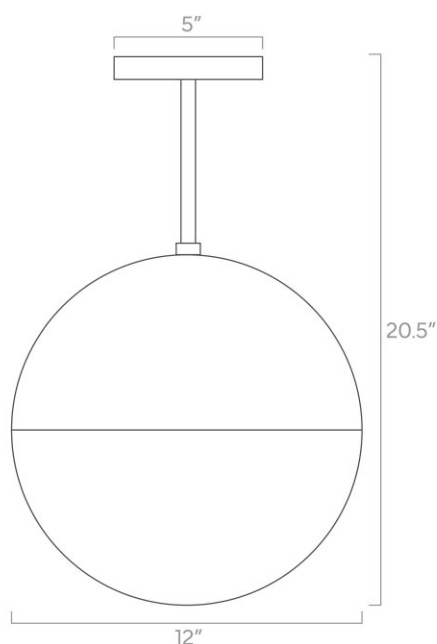

duttonbrown.com/finishes

Dimensions

20.5" x Ø12"

Weight

5 lb

Installed Height

20.5"

Rating