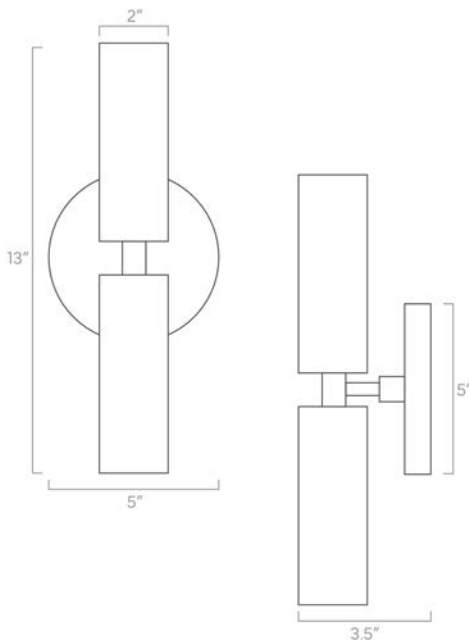

- White
- Bone
- Spa
- Python Green
- Lagoon
- Cobalt
- Slate Blue
- Ochre
- Orange
- Riding Hood Red
- Barely
- Chalk
- Black

duttonbrown.com/finishes

Dimensions

13" x 5" x 3.5"

Weight

2 lb

Rating

- (2) Medium base E26 sockets
 - 120V, MAX 7W per socket
 - (2) LED PAR16 bulbs included.
- 4.5W, 450 lm, 3000K.