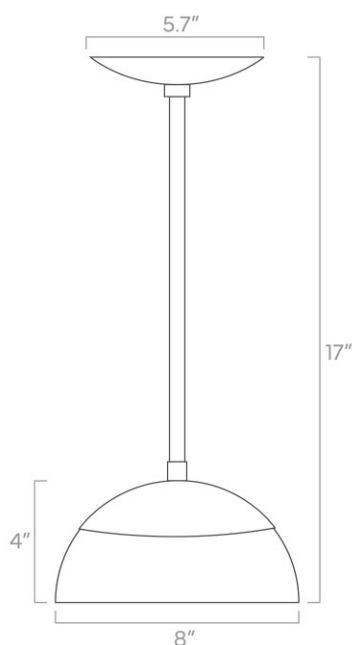

Dimensions

17" x Ø8"

Weight

2 lb

Installed Height

17"

Rating

- (1) Medium base E26 socket
- 120V, MAX 15W per socket
- Recommend Type A or Type G bulbs (not included)