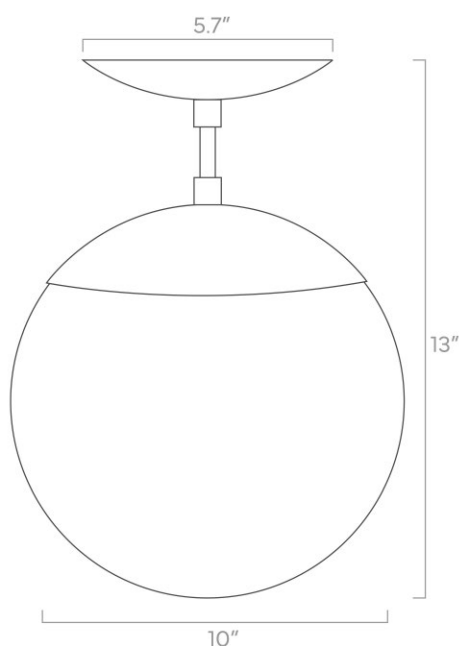

Dimensions

13" x Ø10"

Weight

3 lb

Installed Height

13"

Rating

- (1) Medium base E26 socket
- 120V, MAX 15W per socket
- Recommend Type A or Type G bulbs (not included)
- Energy efficiency relabeling available by request

Configuration

- Hardwired
- Dimmable with compatible bulbs & dimmer
- Available as pendant

Materials

- Brass
- Opal glass

Certifications

- UL listed for damp locations in USA & Canada

Engage

duttonbrown.com/engage