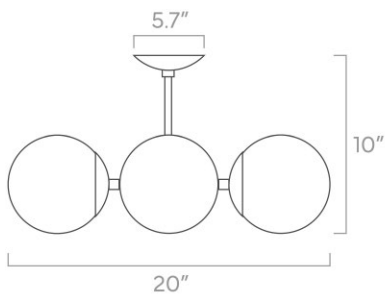

Dimensions

20" x 20" x 6"

Weight

7 lb

Installed Height

10"

Configuration

- Hardwired
- Dimmable with compatible bulbs & dimmer
- Available as chandelier with additional extension rods