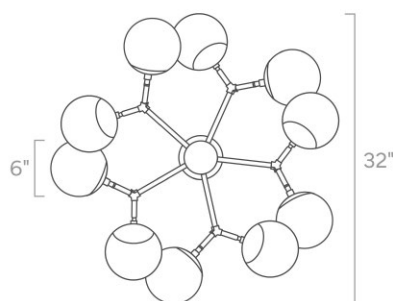

Rating

- (10) Medium base E26 sockets
- 120V, MAX 9W per socket
- Use A15 or G16 bulbs only (not included)

Configuration

- Hardwired
- Dimmable with compatible bulbs & dimmer
- Includes (1) 12" + (2) 6" rods to vary installed height. Extension rods available.

Materials

- Brass
- Opal glass

Certifications

- UL listed for damp locations in USA & Canada.