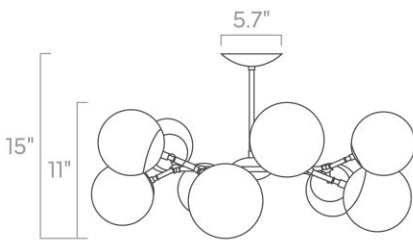

Dimensions

32" x 32" x 11"

Weight

16 lb

Installed Height

15"

Configuration

- Hardwired
- Dimmable with compatible bulbs & dimmer
- Available as chandelier with additional extension rods