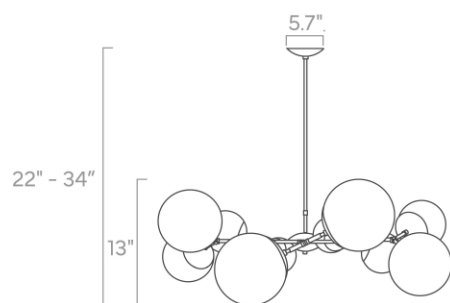

Dimensions

42" x 26" x 21"

Weight

15 lb

Installed Height

25" - 43"

Rating

- (5) Medium base E26 sockets
- 120V, MAX 15W per socket
- Recommend Type A or Type G bulbs (not included)

Dimensions

50" x 8" x 21"

Weight

17 lb

Installed Height

24" - 42"

Rating

- (6) Medium base E26 sockets
- 120V, MAX 15W per socket
- Recommend Type A or Type G bulbs (not included)

Dimensions

46" x 46" x 13"

Weight

20 lb

Installed Height

22" - 34"

Configuration

- Hardwired
- Dimmable with compatible bulbs & dimmer
- Includes (1) 12" + (2) 6" rods to vary installed height. Extension rods available.