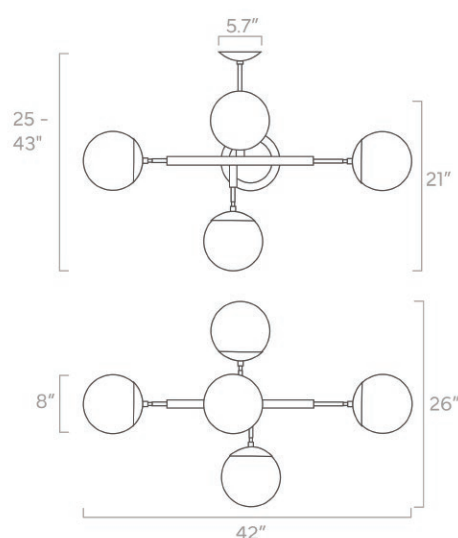

Dimensions

42" x 26" x 21"

Weight

15 lb

Installed Height

25" - 43"

Rating

- (5) Medium base E26 sockets
- 120V, MAX 15W per socket
- Recommend Type A or Type G bulbs (not included)