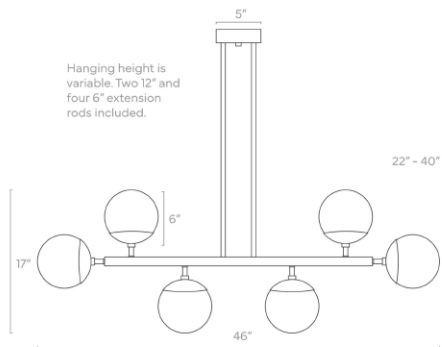

Dimensions

46" x 6" x 17"

Weight

12 lb

Installed Height

22" - 40"

Rating

- (6) Medium base E26 sockets
- 120V, MAX 9W per socket
- Use A15 or G16 bulbs only (not included)

Configuration

- Hardwired
- Dimmable with compatible bulbs & dimmer
- Includes (2) 12" + (4) 6" rods to vary installed height. Extension rods available.

Materials

- Aluminum
- Brass
- Opal glass

Certifications

- UL listed for damp locations in USA & Canada.

Engage

duttonbrown.com/engage