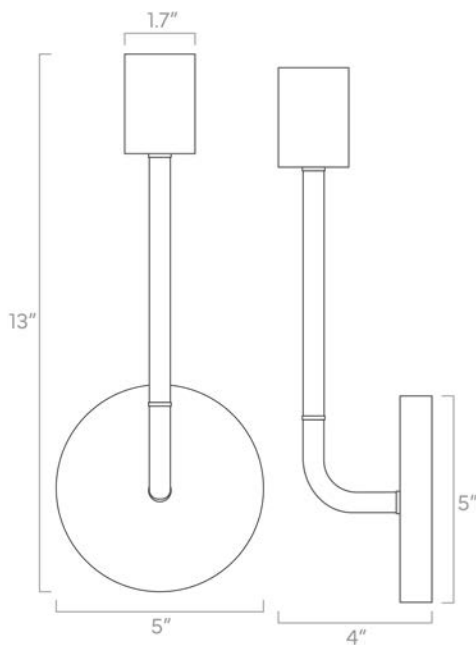

Dimensions

13" x 5" x 4"

Weight

1 lb

Rating

- (1) Medium base E26 socket
- 120V, MAX 15W per socket
- Recommend Type A or Type G bulbs (not included)
- Energy efficiency relabeling available by request

Certifications

- UL listed for damp locations in USA & Canada

Configuration

- Hardwired. Plug-in option available.
- Dimmable with compatible bulbs & dimmer
- Installs up or down

Materials

- Aluminum
- Brass

Engage

duttonbrown.com/engage