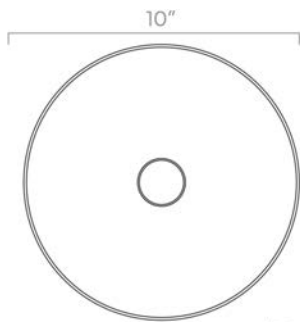

Dimensions

10" x 10" x 6"

Weight

3 lb

Rating

- (1) Medium base E26 socket
- 120V, MAX 15W per socket
- Recommend Type A or Type G bulbs (not included)
- Energy efficiency relabeling available by request

Certifications

- UL listed for damp locations in USA & Canada

Configuration

- Hardwired. Plug-in option available.
- Dimmable with compatible bulbs & dimmer
- Installs on wall or ceiling

Materials

- Aluminum
- Brass