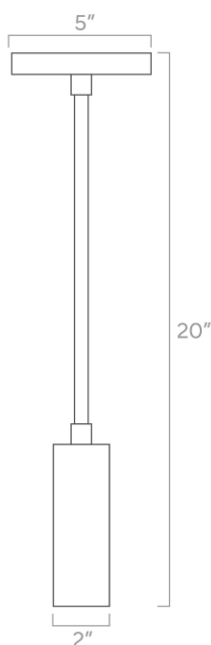

Eureka Pendant

SKU: 60111

Finish Options

- Brass
- Nickel
- Black

Color Options

- White
- Bone
- Spa
- Python Green
- Lagoon
- Cobalt
- Slate Blue
- Ochre
- Orange
- Riding Hood Red
- Barely
- Chalk
- Black

duttonbrown.com/finishes

Dimensions

20" x Ø5"

Weight

2 lb

Installed Height

20"

Rating

- (1) Medium base E26 socket
- 120V, MAX 15W per socket
- Recommend Type A or Type G bulbs (not included)

Configuration

- Hardwired
- Dimmable with compatible bulbs & dimmer
- Includes 12" rod. Extension rods available.
- Available as flush mount

Materials

- Aluminum
- Brass

Certifications

- UL listed for damp locations in USA & Canada.

Engage

duttonbrown.com/engage