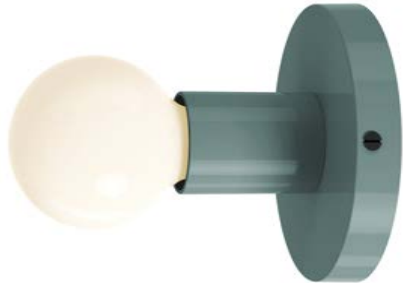

Materials

- Aluminum
- Brass

Certifications

- UL listed for dry locations in USA & Canada

Engage

duttonbrown.com/engage

Twink Sconce

SKU: 60125