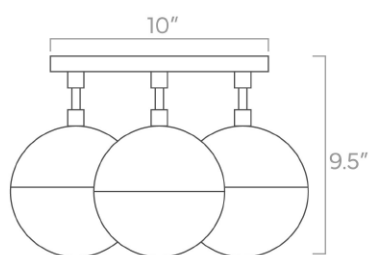

duttonbrown.com/finishes

Dimensions

13" x 13" x 9.5", Globe: 6"

Weight

6 lb

Installed Height

9.5"

Configuration