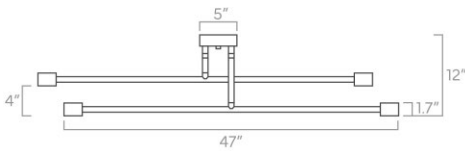

Dimensions

47" x 1.7" x 1.7" (2 rotatable tiers)

Weight

7 lb

Installed Height

12"

Rating

- (4) Medium base E26 sockets
- 120V, MAX 15W per socket
- Recommend Type A or Type G bulbs (not included)
- Energy efficiency relabeling available by request

Certifications

- UL listed for dry locations in USA & Canada. Damp location by request.

Configuration

- Hardwired
- Dimmable with compatible bulbs & dimmer
- Available as chandelier with additional extension rods

Materials

- Aluminum
- Brass