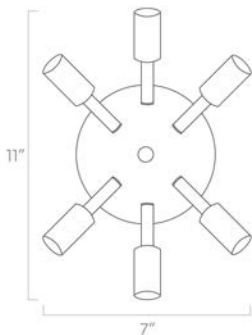

Dimensions

11" x 7" x 6"

Weight

2 lb

Rating

- (6) Candelabra base E12 sockets
- 120V, MAX 25W per socket
- Recommend G16 candelabra bulbs (not included)

Certifications

- UL listed for dry locations in USA & Canada

Configuration

- Hardwired
- Dimmable with compatible bulbs & dimmer
- Installs vertically or horizontally
- Installs on wall or ceiling

Materials

- Aluminum
- Brass