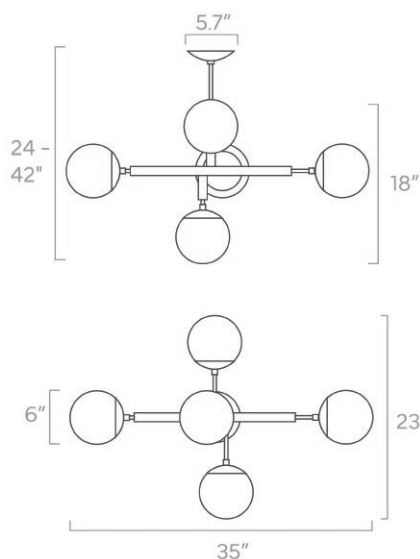

Dimensions

35" x 23" x 18"

Weight

8 lb

Installed Height

24" - 42"

Rating

- (5) Medium base E26 sockets
- 120V, MAX 9W per socket
- Use A15 or G16 bulbs only (not included)

Configuration

- Hardwired
- Dimmable with compatible bulbs & dimmer
- Includes (1) 12" + (2) 6" rods to vary installed height. Extension rods available.

Materials

- Aluminum
- Brass
- Opal glass

Certifications

- UL listed for damp locations in USA & Canada.

Engage

duttonbrown.com/engage