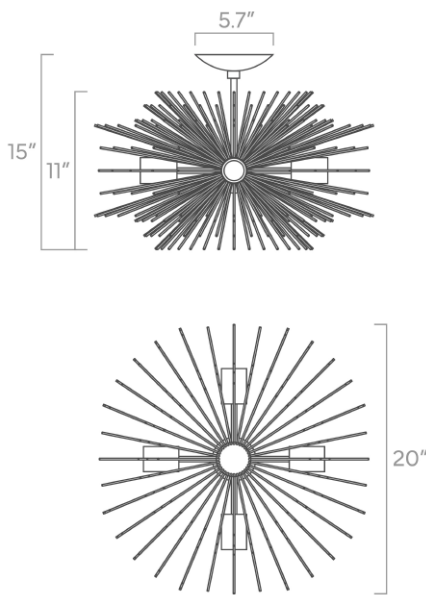

Dimensions

20" x 20" x 11"

Weight

10 lb

Installed Height

15"

Rating

- (4) Medium base E26 sockets
- 120V, MAX 15W per socket
- Recommend Type A or Type G bulbs (not included)
- Energy efficiency relabeling available by request

Configuration

- Hardwired
- Dimmable with compatible bulbs & dimmer
- Available as chandelier with additional extension rods

Materials

- Aluminum
- Brass

Certifications

- UL listed for damp locations in USA & Canada.

Engage

duttonbrown.com/engage