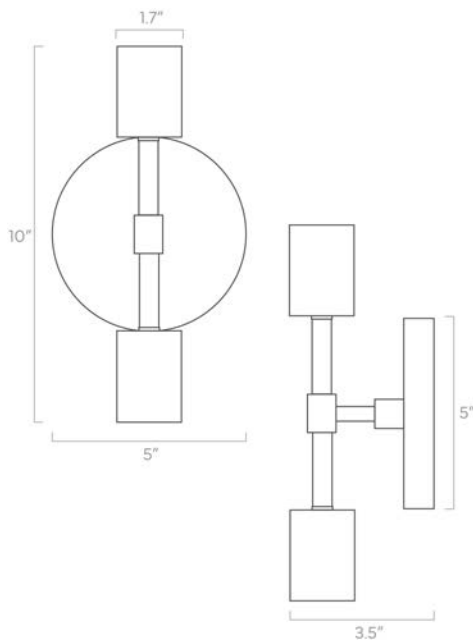

- White
- Bone
- Spa
- Python Green
- Lagoon
- Cobalt
- Slate Blue
- Ochre
- Orange
- Riding Hood Red
- Barely
- Chalk
- Black

duttonbrown.com/finishes

Dimensions

10" x 5" x 3.5"

Weight

1 lb

Rating

- (2) Medium base E26 sockets
- 120V, MAX 15W per socket
- Recommend Type A or Type G bulbs (not included)
- Energy efficiency relabeling available by request