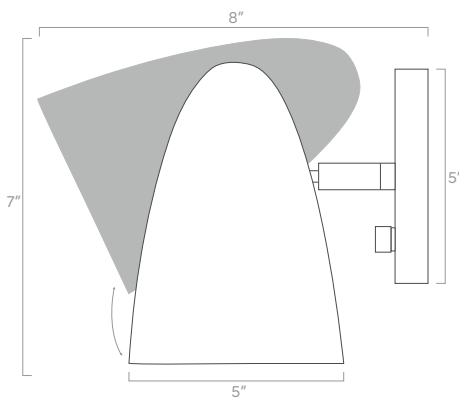

Color Options

- White
- Bone
- Spa
- Python Green
- Lagoon
- Cobalt
- Slate Blue
- Ochre
- Orange
- Riding Hood Red
- Barely
- Chalk
- Black

duttonbrown.com/finishes

Dimensions

7" x 5" x 8"

Weight

2 lb

Configuration