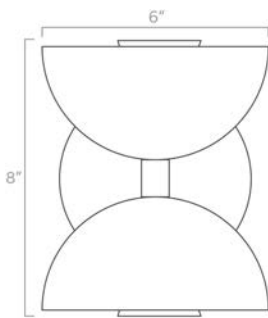

duttonbrown.com/finishes

Dimensions

8" x 6" x 7"

Weight

2 lb

Configuration

- Hardwired. Plug-in option available.
- Dimmable with compatible bulbs & dimmer
- Installs vertically or horizontally

Rating