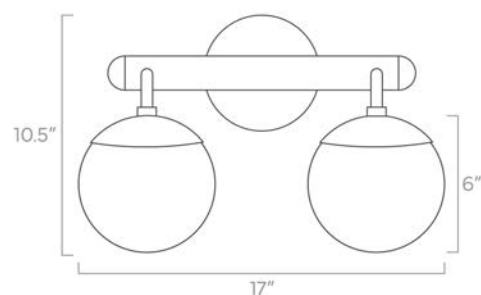

Rating

- (2) Medium base E26 sockets
- 120V, MAX 9W per socket
- Use A15 or G16 bulbs only (not included)

Materials

- Aluminum
- Brass
- Opal glass

Certifications

- UL listed for damp locations in USA & Canada

Engage

duttonbrown.com/engage