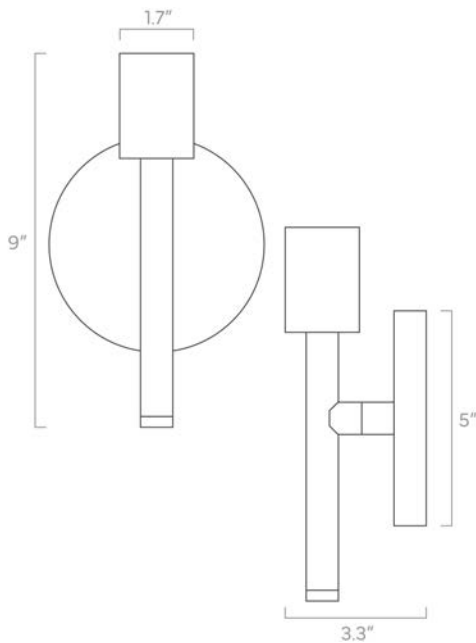

Dimensions

9" x 5" x 3.3"

Weight

1 lb

Rating

- (1) Medium base E26 socket
- 120V, MAX 15W per socket
- Recommend Type A or Type G bulbs (not included)
- Energy efficiency relabeling available by request

Certifications

- UL listed for damp locations in USA & Canada
- ADA compliant

Configuration

- Hardwired. Plug-in option available.
- Dimmable with compatible bulbs & dimmer
- Installs up or down

Materials

- Aluminum
- Brass

Engage

duttonbrown.com/engage