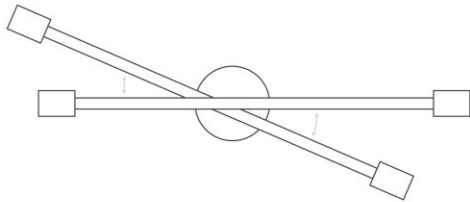

Dimensions

29" x 1.7" x 1.7" (2 rotatable tiers)

Weight

6 lb

Installed Height

12"

Rating

- (4) Medium base E26 sockets
- 120V, MAX 15W per socket
- Recommend Type A or Type G bulbs (not included)
- Energy efficiency relabeling available by request

Certifications

- UL listed for dry locations in USA & Canada. Damp location by request.

Configuration

- Hardwired
- Dimmable with compatible bulbs & dimmer
- Available as chandelier with additional extension rods

Materials

- Aluminum
- Brass