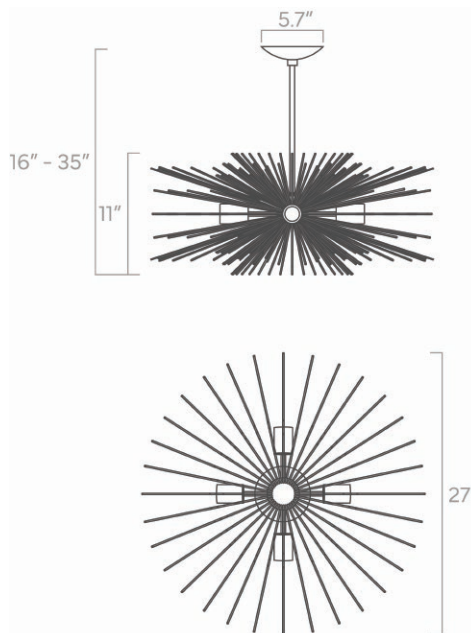

20" x 20" x 11"

Weight

10 lb

Installed Height

17" - 35"

Rating

- (4) Medium base E26 sockets
- 120V, MAX 15W per socket
- Recommend Type A or Type G bulbs (not included)

Configuration

duttonbrown.com/finishes

Dimensions

27" x 27" x 11"

Weight

11 lb

Installed Height

17" - 35"

Rating