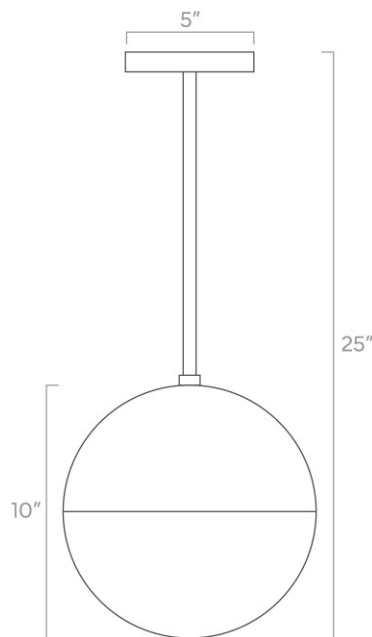

Dimensions

22" x Ø6"

Weight

1 lb

Installed Height

22"

Rating

- (1) Medium base E26 socket
- 120V, MAX 9W per socket
- Use A15 or G16 bulbs only (not included)

Dimensions

26" x Ø10"

Weight

3 lb

Installed Height

26"

Rating

- (1) Medium base E26 socket
- 120V, MAX 15W per socket
- Recommend Type A or Type G bulbs (not included)

duttonbrown.com/finishes

Dimensions

23" x Ø8"

Weight

3 lb

Installed Height

23"

Rating

Dimensions

25" x Ø10"

Weight

4 lb

Installed Height

25"

Rating

- (1) Medium base E26 socket
- 120V, MAX 15W per socket
- Recommend Type A or Type G bulbs (not included)