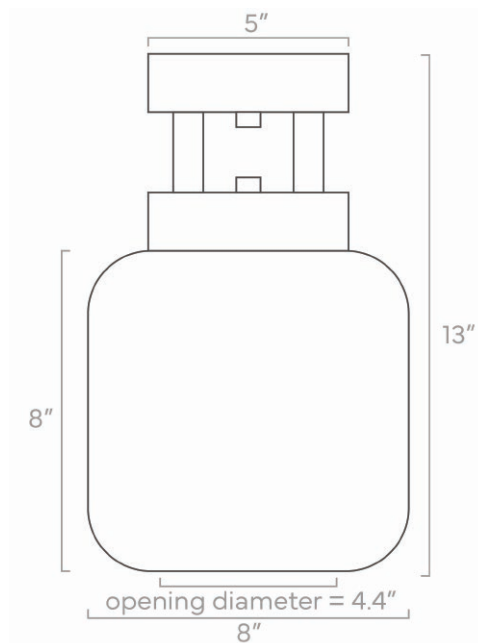

Dimensions

13" x Ø8"

Weight

3 lb

Installed Height

13"

Rating

- (1) Medium base E26 socket
- 120V, MAX 15W per socket
- Recommend Type A or Type G bulbs (not included)
- Energy efficiency relabeling available by request

Configuration

- Hardwired
- Dimmable with compatible bulbs & dimmer
- Available as pendant

Materials

- Aluminum
- Brass

Certifications

- UL listed for dry locations in USA & Canada

Engage

duttonbrown.com/engage