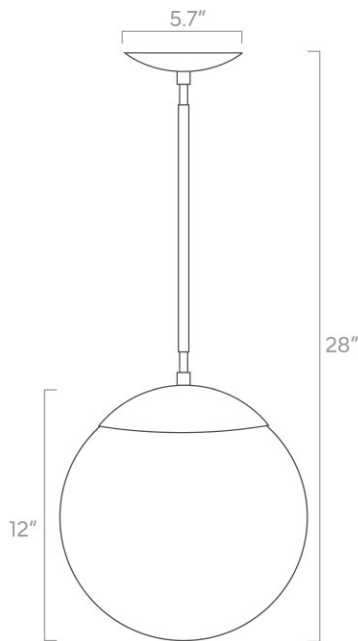

Dimensions

29" x 1.7" x 1.7" (2 rotatable tiers)

Weight

Variable

Installed Height

18", 24", 36", 48", 60", 72", or 84"

Rating

- (4) Medium base E26 sockets
- 120V, MAX 15W per socket
- Recommend Type A or Type G bulbs (not included)

Dimensions

22" x Ø6"

Weight

1 lb

Installed Height

22"

Rating

- (1) Medium base E26 socket
- 120V, MAX 9W per socket
- Use A15 or G16 bulbs only (not included)

Dimensions

26" x Ø10"

Weight

3 lb

Installed Height

26"

Rating

- (1) Medium base E26 socket
- 120V, MAX 15W per socket
- Recommend Type A or Type G bulbs (not included)

duttonbrown.com/finishes

Dimensions

28" x Ø12"

Weight

4 lb

Installed Height

28"

Rating