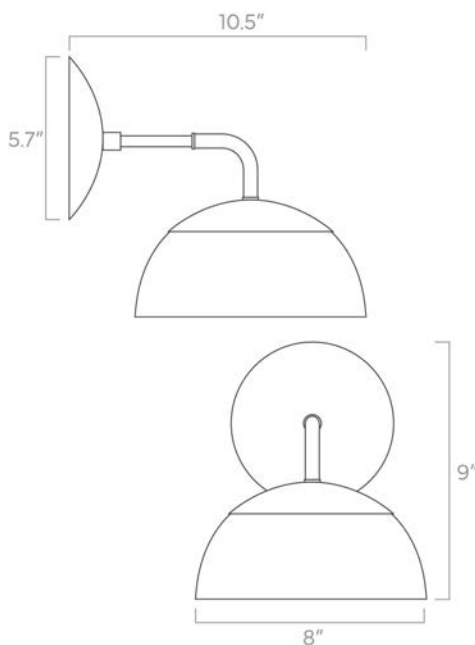

Dimensions

9" x 8" x 10.5"

Weight

2 lb

Configuration

- Hardwired
- Dimmable with compatible bulbs & dimmer
- Installs up or down

Rating

- (1) Medium base E26 socket
- 120V, MAX 15W per socket
- Recommend Type A or Type G bulbs (not included)
- Energy efficiency relabeling available by request

Materials

- Aluminum
- Brass

Certifications

- UL listed for damp locations in USA & Canada

Engage

duttonbrown.com/engage