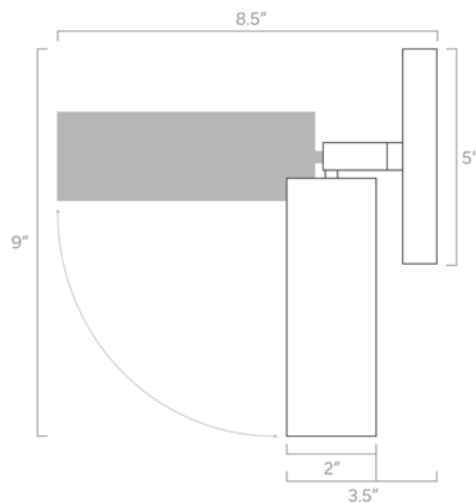

Dimensions

9" x 5" x 8.5"

Weight

1 lb

Rating

- (1) Medium base E26 socket
- 120V, MAX 7W per socket
- LED PAR16 bulb included. 4.5W, 450 lm, 3000K

Configuration

- Hardwired. Plug-in option available.
- Dimmable with compatible bulbs & dimmer

Materials

- Aluminum
- Brass

Certifications

- UL listed for dry locations in USA & Canada

Engage

duttonbrown.com/engage