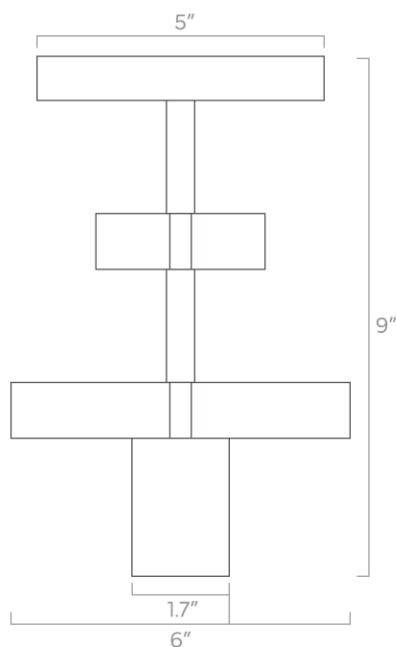

Dimensions

9" x Ø6"

Weight

1 lb

Installed Height

9"

Rating

- (1) Medium base E26 socket
- 120V, MAX 15W per socket
- Recommend Type A or Type G bulbs (not included)
- Energy efficiency relabeling available by request

Certifications

- UL listed for damp locations in USA & Canada

Configuration

- Hardwired
- Dimmable with compatible bulbs & dimmer
- Available as pendant

Materials

- Acrylic
- Aluminum
- Brass

Engage

duttonbrown.com/engage