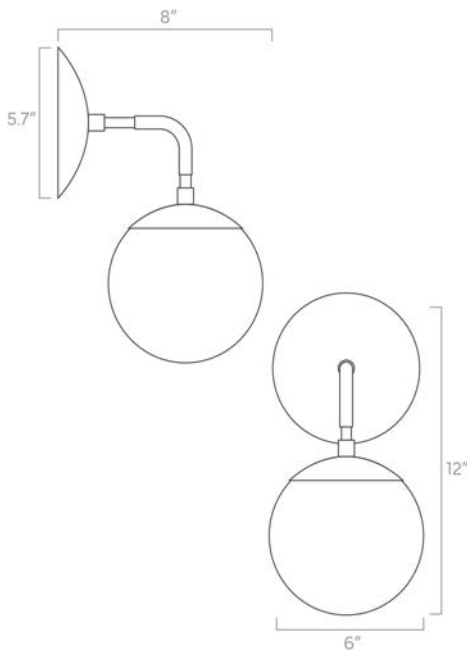

Dimensions

12" x 6" x 8"

Weight

1 lb

Configuration

- Hardwired
- Dimmable with compatible bulbs & dimmer
- Installs up or down

Rating

- (1) Medium base E26 socket
- 120V, MAX 9W per socket
- Use A15 or G16 bulbs only (not included)
- Energy efficiency relabeling available by request