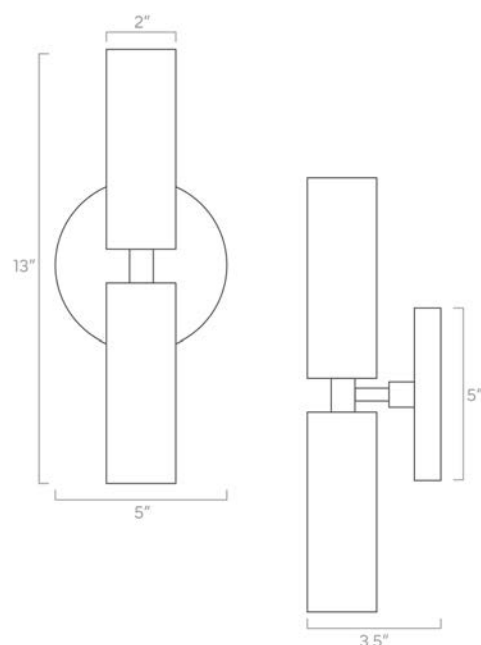

Monarch Sconce

SKU: 60222

Finish Options

- Brass
- Nickel
- Black

Color Options

- White
- Bone
- Spa
- Python Green
- Lagoon
- Cobalt
- Slate Blue
- Ochre
- Orange
- Riding Hood Red
- Barely
- Chalk
- Black

duttonbrown.com/finishes

Dimensions

13" x 5" x 3.5"

Weight

2 lb

Rating

- (2) Medium base E26 sockets
- 120V, MAX 15W per socket
- Recommend Type A or Type G bulbs (not included)
- Energy efficiency relabeling available by request

Certifications

- UL listed for damp locations in USA & Canada
- ADA compliant

Configuration

- Hardwired. Plug-in option available.
- Dimmable with compatible bulbs & dimmer
- Installs vertically or horizontally

Materials

- Aluminum
- Brass

Engage

duttonbrown.com/engage