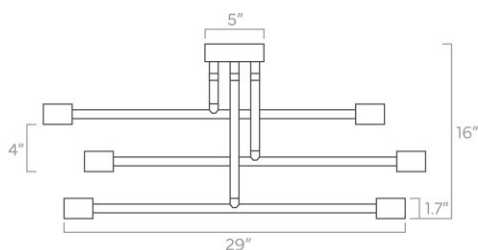

duttonbrown.com/finishes

Dimensions

29" x 1.7" x 1.7" (3 rotatable tiers)

Weight

8 lb

Installed Height

16"

Configuration