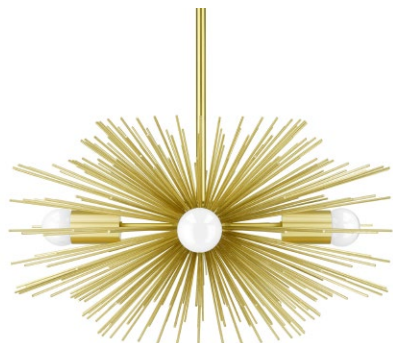

Urchin Chandelier 20"

SKU: 10401-20

Finish Options

● Brass

Color Options

None

duttonbrown.com/finishes