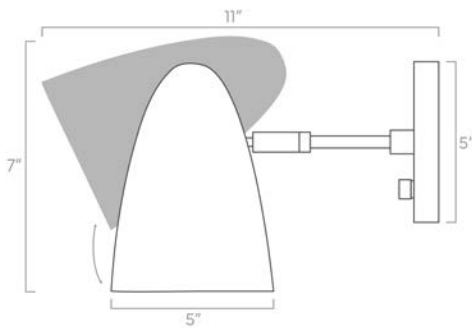

Dimensions

7" x 5" x 11"

Weight

2 lb

Configuration

- Hardwired. Plug-in option available.
- Dimmable with compatible bulbs & dimmer
- Shade swivels U/D L/R

Rating

- (1) Medium base E26 socket
- 120V, MAX 15W per socket
- Recommend Type A or Type G bulbs (not included)
- Energy efficiency relabeling available by request