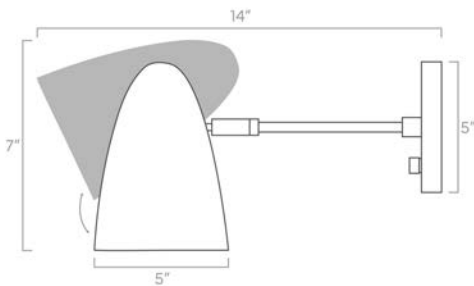

Dimensions

7" x 5" x 14"

Weight

2 lb

Configuration

- Hardwired. Plug-in option available.
- Dimmable with compatible bulbs & dimmer
- Shade swivels U/D L/R

Rating

- (1) Medium base E26 socket
- 120V, MAX 15W per socket
- Recommend Type A or Type G bulbs (not included)
- Energy efficiency relabeling available by request

Materials

- Aluminum
- Brass

Certifications

- UL listed for dry locations in USA & Canada

Engage

duttonbrown.com/engage