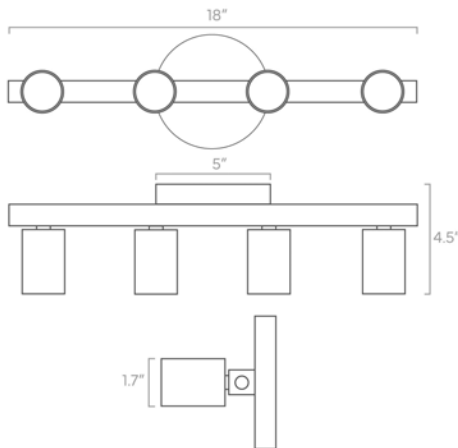

Color Options

- White
- Bone
- Spa
- Python Green
- Lagoon
- Cobalt
- Slate Blue
- Ochre
- Orange
- Riding Hood Red
- Barely
- Chalk
- Black

duttonbrown.com/finishes

Dimensions

18" x 5" x 4.5"

Weight

3 lb

Configuration