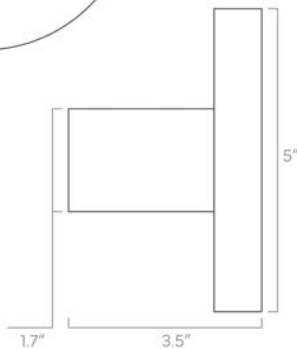

Dimensions

5" x 5" x 3.5"

Weight

1 lb

Rating

- (1) Medium base E26 socket
- 120V, MAX 15W per socket
- Recommend Type A or Type G bulbs (not included)
- Energy efficiency relabeling available by request

Certifications

- UL listed for damp locations in USA & Canada

Configuration

- Hardwired. Plug-in option available.
- Dimmable with compatible bulbs & dimmer
- Installs on wall or ceiling

Materials

- Aluminum
- Brass