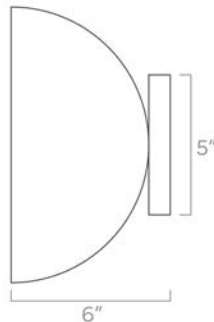

Dimensions

10" x 10" x 6"

Weight

3 lb

Rating

- (1) Medium base E26 socket
- 120V, MAX 15W per socket
- Recommend Type A or Type G bulbs (not included)
- Energy efficiency relabeling available by request

Certifications

- UL listed for damp locations in USA & Canada

Configuration

- Hardwired. Plug-in option available.
- Dimmable with compatible bulbs & dimmer
- Installs on wall or ceiling

Materials

- Aluminum
- Brass