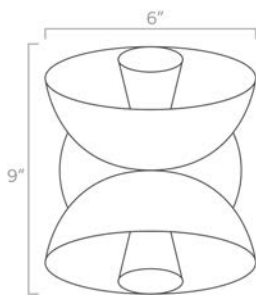

duttonbrown.com/finishes

Dimensions

9" x 6" x 7"

Weight

2 lb

Configuration

- Hardwired. Plug-in option available.
- Dimmable with compatible bulbs & dimmer
- Installs vertically or horizontally

Rating