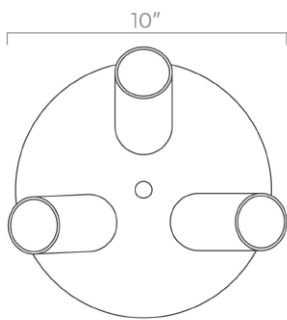

Dimensions

10" x 10" x 9", Lamp Cup: 6" x 2"

Weight

5 lb

Installed Height

9"

Configuration

- Hardwired
- Dimmable with compatible bulbs & dimmer
- Contains 3 repositionable arms which swivel up to 90° and rotate up to 330° stopping in center.