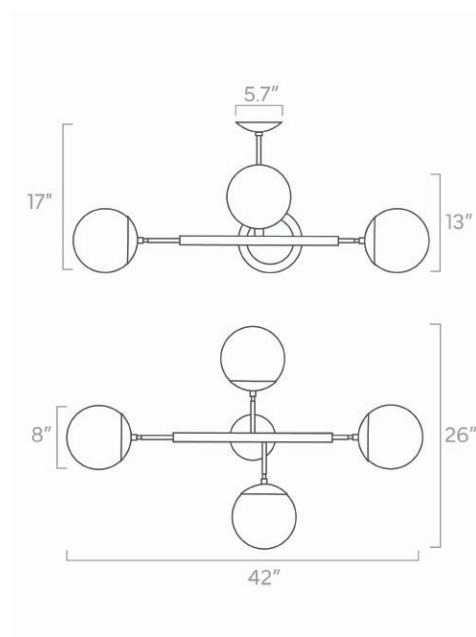

Dimensions

42" x 26" x 13"

Weight

12 lb

Installed Height

17"

Rating

- (4) Medium base E26 sockets
- 120V, MAX 15W per socket
- Recommend Type A or Type G bulbs (not included)
- Energy efficiency relabeling available by request