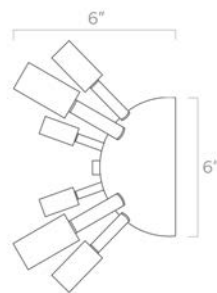

Dimensions

11" x 7" x 6"

Weight

2 lb

Rating

- (6) Candelabra base E12 sockets
- 120V, MAX 25W per socket
- Recommend G16 candelabra bulbs (not included)

Certifications

- UL listed for dry locations in USA & Canada

Configuration

- Hardwired
- Dimmable with compatible bulbs & dimmer
- Installs vertically or horizontally
- Installs on wall or ceiling

Materials

- Aluminum
- Brass