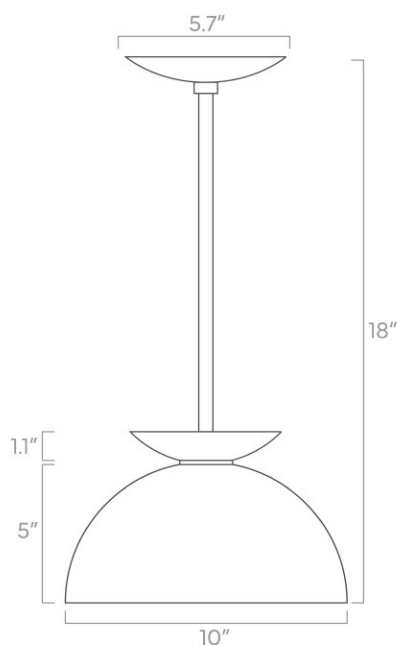

Dimensions

20" x Ø12"

Weight

4 lb

Installed Height

20"

Rating

- (1) Medium base E26 socket
- 120V, MAX 15W per socket
- Recommend Type A or Type G bulbs (not included)

Dimensions

18" x Ø10"

Weight

3 lb

Installed Height

18"

Rating

- (1) Medium base E26 socket
- 120V, MAX 15W per socket
- Recommend Type A or Type G bulbs (not included)