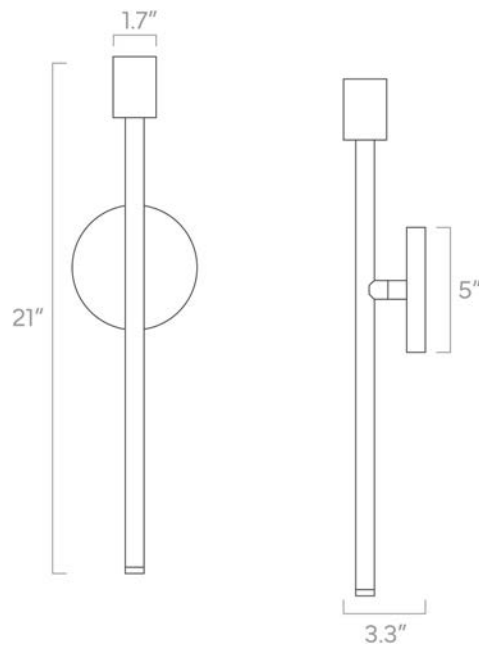

- White
- Bone
- Spa
- Python Green
- Lagoon
- Cobalt
- Slate Blue
- Ochre
- Orange
- Riding Hood Red
- Barely
- Chalk
- Black

duttonbrown.com/finishes

Dimensions

21" x 5" x 3.3"

Weight

2 lb

Rating

- (1) Medium base E26 socket
- 120V, MAX 15W per socket
- Recommend Type A or Type G bulbs (not included)
- Energy efficiency relabeling available by request