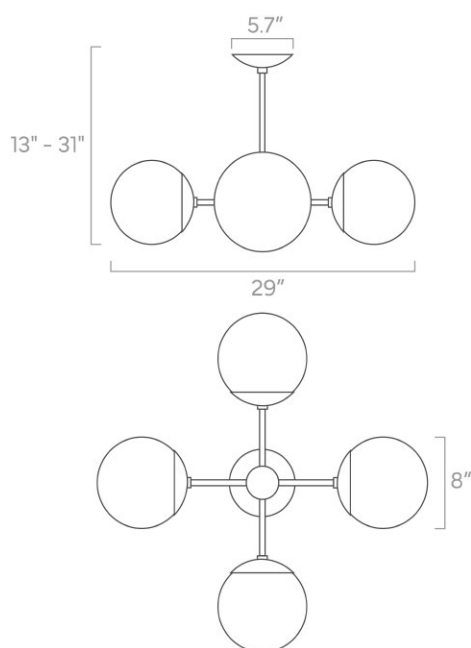

Dimensions

29" x 29" x 8"

Weight

10 lb

Installed Height

13" - 31"

Rating

- (4) Medium base E26 sockets
- 120V, MAX 15W per socket
- Recommend Type A or Type G bulbs (not included)

Certifications

- UL listed for damp locations in USA & Canada.

Configuration

- Hardwired
- Dimmable with compatible bulbs & dimmer
- Includes (1) 12" + (2) 6" rods to vary installed height. Extension rods available.

Materials

- Brass
- Opal glass

Engage

duttonbrown.com/engage