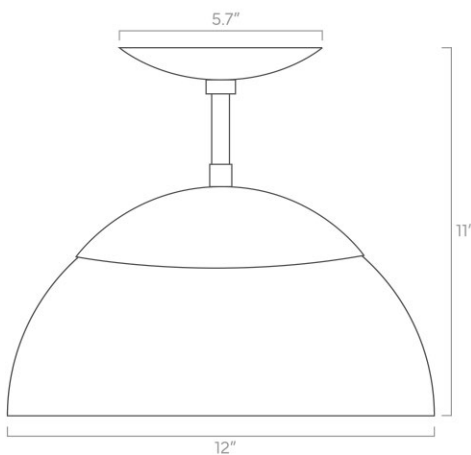

Dimensions

11" x Ø12"

Weight

4 lb

Installed Height

11"

Rating

- (1) Medium base E26 socket
- 120V, MAX 15W per socket
- Recommend Type A or Type G bulbs (not included)
- Energy efficiency relabeling available by request

Certifications

- UL listed for damp locations in USA & Canada

Configuration

- Hardwired
- Dimmable with compatible bulbs & dimmer
- Available as pendant

Materials

- Aluminum
- Brass

Engage

duttonbrown.com/engage