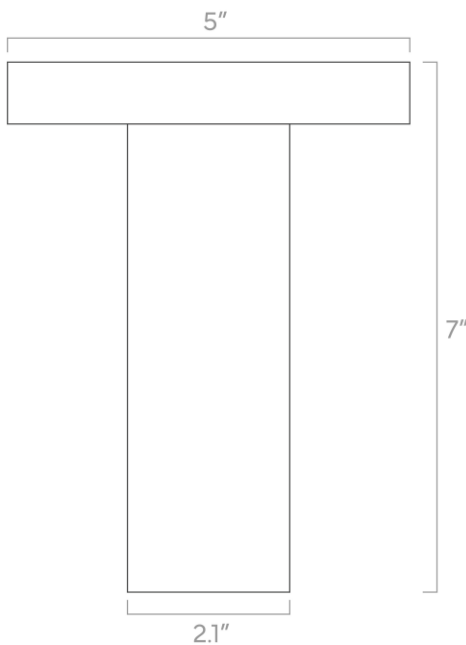

Color Options

- White
- Bone
- Spa
- Python Green
- Lagoon
- Cobalt
- Slate Blue
- Ochre
- Orange
- Riding Hood Red
- Barely
- Chalk
- Black

duttonbrown.com/finishes

Dimensions

7" x Ø5"

Weight

1 lb

Installed Height