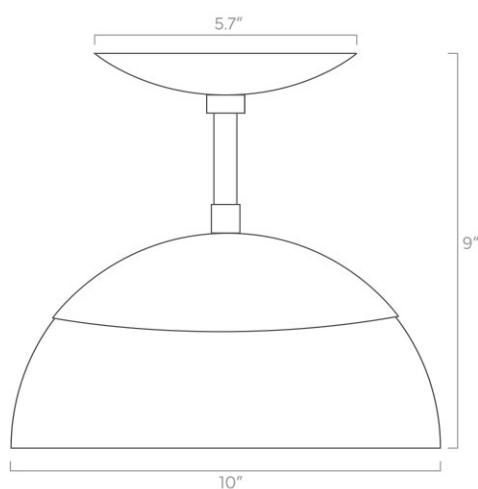

Dimensions

9" x Ø10"

Weight

3 lb

Installed Height

9"

Rating

- (1) Medium base E26 socket
- 120V, MAX 15W per socket
- Recommend Type A or Type G bulbs (not included)
- Energy efficiency relabeling available by request

Certifications

- UL listed for damp locations in USA & Canada

Configuration

- Hardwired
- Dimmable with compatible bulbs & dimmer
- Available as pendant

Materials

- Aluminum
- Brass

Engage

duttonbrown.com/engage