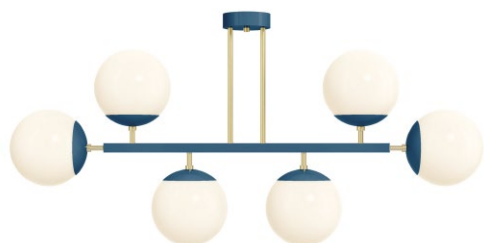

Big Axia Chandelier

SKU: 30606

Finish Options

- Brass
- Nickel
- Black

Color Options

- White
- Bone
- Spa
- Python Green
- Lagoon
- Cobalt
- Slate Blue
- Ochre
- Orange
- Riding Hood Red
- Barely
- Chalk
- Black

duttonbrown.com/finishes

Dimensions

50" x 8" x 21"

Weight

17 lb

Installed Height

24" - 42"

Rating

- (6) Medium base E26 sockets
- 120V, MAX 15W per socket
- Recommend Type A or Type G bulbs (not included)

Certifications

- UL listed for damp locations in USA & Canada.

Configuration

- Hardwired
- Dimmable with compatible bulbs & dimmer
- Includes (2) 12" + (4) 6" rods to vary installed height. Extension rods available.

Materials

- Aluminum
- Brass
- Opal glass