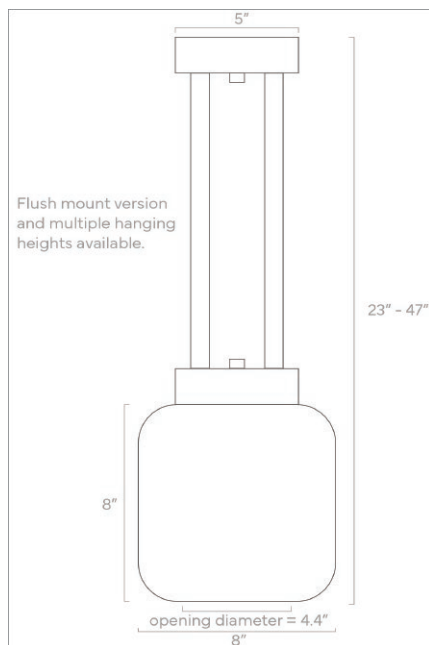

Dimensions

Variable x Ø8"

Weight

3 lb

Installed Height

23", 35", 47" (variable)

Rating

- (1) Medium base E26 socket
- 120V, MAX 15W per socket
- Recommend Type A or Type G bulbs (not included)
- Shade installs via 1-5/8" UNO hole/thread

Certifications

- UL listed for dry locations in USA & Canada.

Configuration

- Hardwired
- Dimmable with compatible bulbs & dimmer
- Includes pre-cut rods to install at specified height. Increased height available by request.
- Available as flush mount

Materials

- Aluminum
- Brass
- Opal Glass

Engage

duttonbrown.com/engage