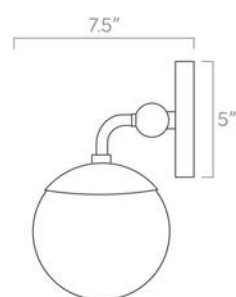

- White
- Bone
- Spa
- Python Green
- Lagoon
- Cobalt
- Slate Blue
- Ochre
- Orange
- Riding Hood Red
- Barely
- Chalk
- Black

duttonbrown.com/finishes

Dimensions

17" x 10.5" x 7.5"

Weight

4 lb

Configuration