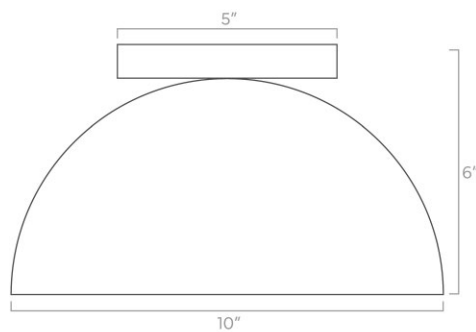

Dimensions

6" x Ø10"

Weight

3 lb

Installed Height

6"

Rating

- (1) Medium base E26 socket
- 120V, MAX 15W per socket
- Recommend Type A or Type G bulbs (not included)
- Energy efficiency relabeling available by request

Certifications

- UL listed for damp locations in USA & Canada

Configuration

- Hardwired
- Dimmable with compatible bulbs & dimmer

Materials

- Aluminum
- Brass

Engage

duttonbrown.com/engage