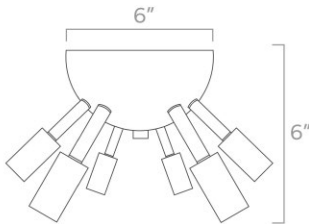

Dimensions

11" x 7" x 6"

Weight

2 lb

Installed Height

6"

Rating

- (6) Candelabra base E12 sockets
- 120V, MAX 25W per socket
- Recommend G16 candelabra bulbs (not included)

Certifications

- UL listed for dry locations in USA & Canada

Configuration

- Hardwired
- Dimmable with compatible bulbs & dimmer
- Installs vertically or horizontally
- Installs on wall or ceiling

Materials

- Aluminum
- Brass