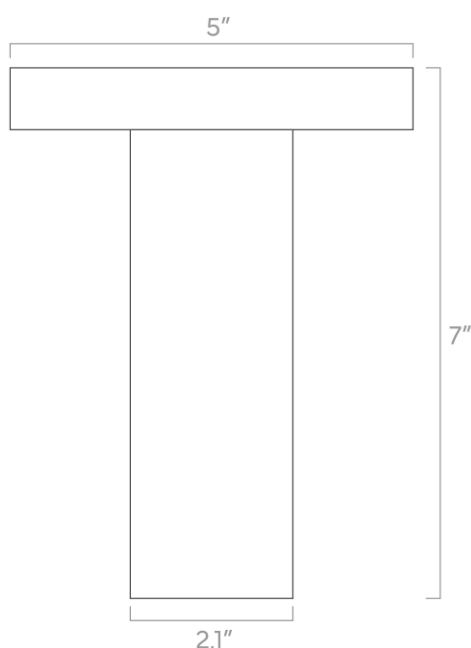

duttonbrown.com/finishes

Dimensions

7" x Ø5"

Weight

1 lb

Installed Height

7"

Rating