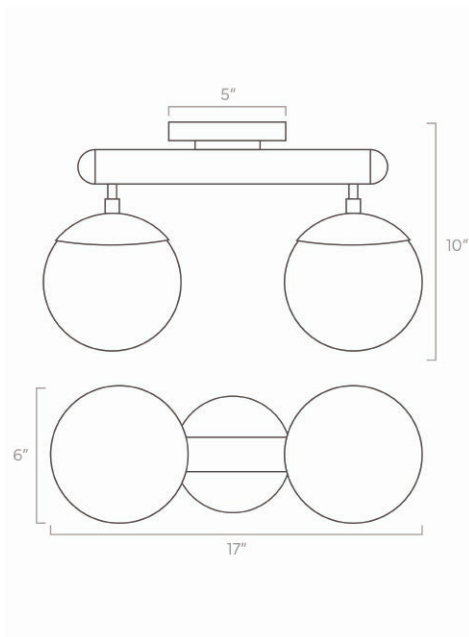

Dimensions

17" x 10" x 6"

Weight

4 lb

Installed Height

10"

Rating

- (3) Medium base E26 sockets
- 120V, MAX 9W per socket
- Use A15 or G16 bulbs only (not included)

Configuration

- Hardwired
- Dimmable with compatible bulbs & dimmer
- Installs on wall or ceiling

Materials

- Aluminum
- Brass
- Opal glass

Certifications

- UL listed for damp locations in USA & Canada

Engage

duttonbrown.com/engage