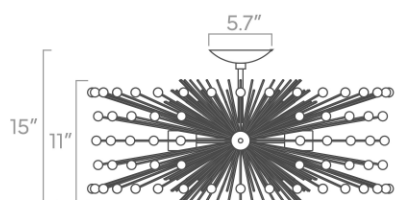

Dimensions

27" x 27" x 11"

Weight

14 lb

Installed Height

15"

Configuration

- Hardwired
- Dimmable with compatible bulbs & dimmer
- Available as chandelier with additional extension rods