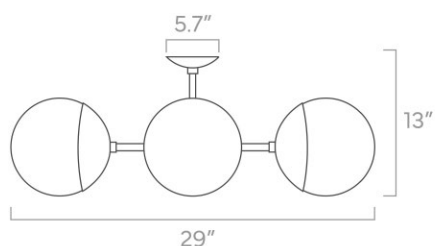

Dimensions

20" x 20" x 6"

Weight

7 lb

Installed Height

10"

Configuration

- Hardwired
- Dimmable with compatible bulbs & dimmer
- Available as chandelier with additional extension rods

duttonbrown.com/finishes

Dimensions

29" x 29" x 8"

Weight

10 lb

Installed Height

13"

Rating