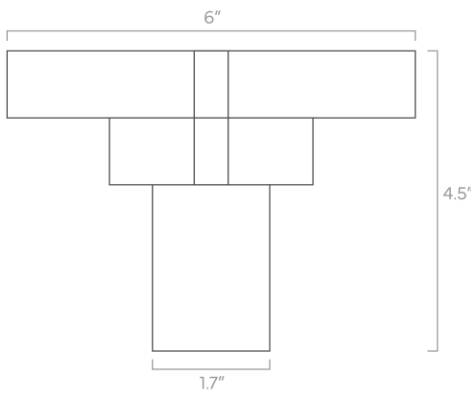

Dimensions

4.5" x Ø6"

Weight

1 lb

Installed Height

4.5"

Rating

- (1) Medium base E26 socket
- 120V, MAX 15W per socket
- Recommend Type A or Type G bulbs (not included)
- Energy efficiency relabeling available by request

Certifications

- UL listed for dry locations in USA & Canada

Configuration

- Hardwired
- Dimmable with compatible bulbs & dimmer
- Installs on wall or ceiling

Materials

- Acrylic
- Aluminum
- Brass

Engage

duttonbrown.com/engage