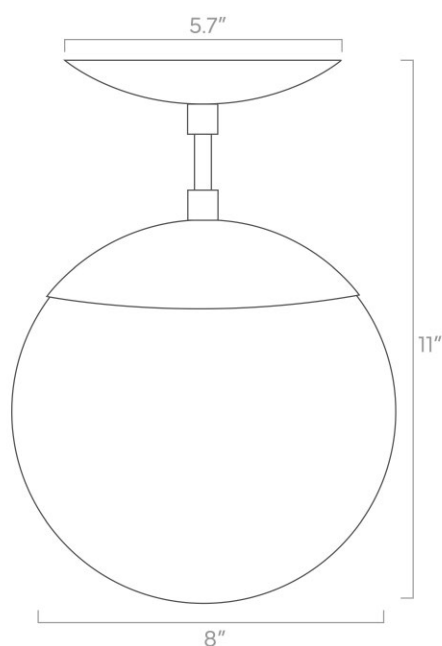

Dimensions

10.5" x Ø6"

Weight

2 lb

Installed Height

10.5"

Rating

- (1) Medium base E26 socket
- 120V, MAX 9W per socket
- Use A15 or G16 bulbs only (not included)

Dimensions

16.5" x Ø10"

Weight

4 lb

Installed Height

16.5"

Rating

- (1) Medium base E26 socket
- 120V, MAX 15W per socket
- Recommend Type A or Type G bulbs (not included)
- Energy efficiency relabeling available by request

duttonbrown.com/finishes

Dimensions

11" x Ø8"

Weight

2 lb

Installed Height

11"

Rating