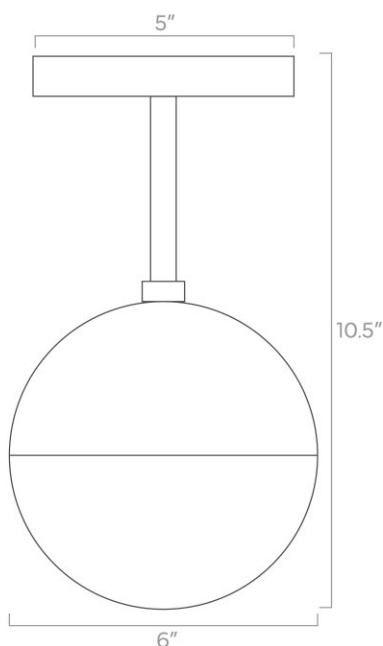

10 lb

Installed Height

15"

Rating

- (4) Medium base E26 sockets
- 120V, MAX 15W per socket
- Recommend Type A or Type G bulbs (not included)
- Energy efficiency relabeling available by request

Configuration

Weight

11 lb

Installed Height

15"

Rating

- (4) Medium base E26 sockets
- 120V, MAX 15W per socket
- Recommend Type A or Type G bulbs (not included)
- Energy efficiency relabeling available by request

Configuration

Dimensions

11" x 7" x 6"

Weight

2 lb

Installed Height

6"

Rating

- (6) Candelabra base E12 sockets
- 120V, MAX 25W per socket
- Recommend G16 candelabra bulbs (not included)

Dimensions

10.5" x Ø6"

Weight

2 lb

Installed Height

10.5"

Rating

- (1) Medium base E26 socket
- 120V, MAX 9W per socket
- Use A15 or G16 bulbs only (not included)