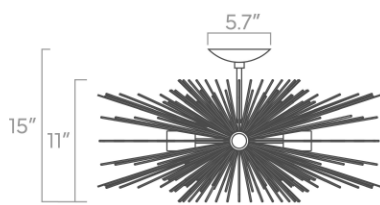

10 lb

Installed Height

15"

Rating

- (4) Medium base E26 sockets
- 120V, MAX 15W per socket
- Recommend Type A or Type G bulbs (not included)
- Energy efficiency relabeling available by request

Configuration

duttonbrown.com/engage

Urchin Flush Mount 27"

SKU: 10401F-27

Finish Options

 Brass

duttonbrown.com/finishes

Dimensions

27" x 27" x 11"

Weight

11 lb

Installed Height

15"

Rating

- (4) Medium base E26 sockets
- 120V, MAX 15W per socket
- Recommend Type A or Type G bulbs (not included)
- Energy efficiency relabeling available by request

Configuration