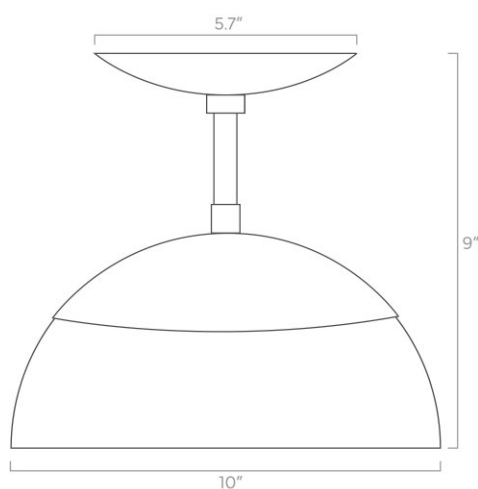

Dimensions

9" x Ø10"

Weight

3 lb

Installed Height

9"

Rating

- (1) Medium base E26 socket
- 120V, MAX 15W per socket
- Recommend Type A or Type G bulbs (not included)
- Energy efficiency relabeling available by request