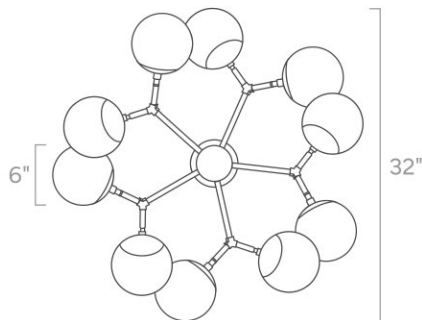

Dimensions

32" x 32" x 11"

Weight

16 lb

Installed Height

15"

Configuration

- Hardwired
- Dimmable with compatible bulbs & dimmer
- Available as chandelier with additional extension rods