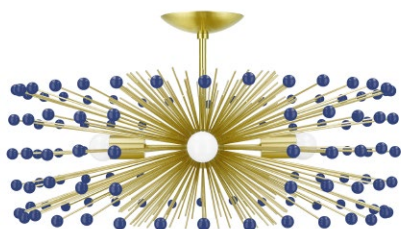

duttonbrown.com/finishes