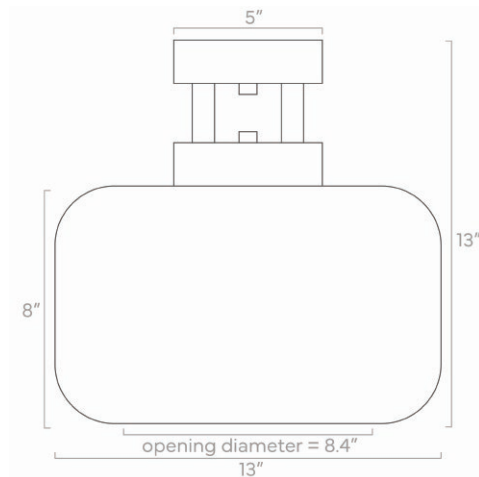

Dimensions

13" x Ø13"

Weight

4 lb

Installed Height

13"

Rating

- (1) Medium base E26 socket
- 120V, MAX 15W per socket
- Recommend Type A or Type G bulbs (not included)
- Energy efficiency relabeling available by request

Configuration

- Hardwired
- Dimmable with compatible bulbs & dimmer
- Available as pendant

Materials

- Aluminum
- Brass

Certifications

- UL listed for dry locations in USA & Canada

Engage

duttonbrown.com/engage