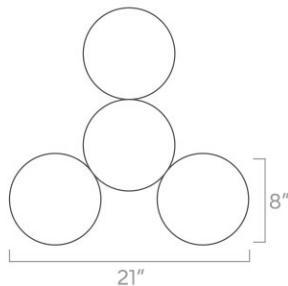

Dimensions

21" x 21" x 15"

Weight

9 lb

Installed Height

17"

Rating

- (4) Medium base E26 sockets
- 120V, MAX 15W per socket
- Recommend Type A or Type G bulbs (not included)
- Energy efficiency relabeling available by request