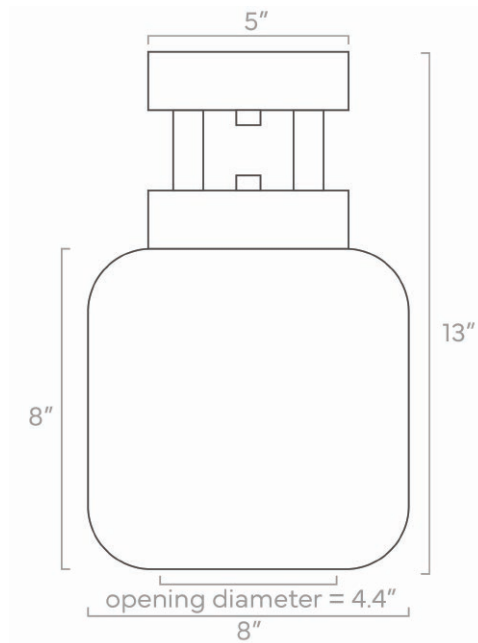

Dimensions

21" x 21" x 15"

Weight

9 lb

Installed Height

17"

Rating

- (4) Medium base E26 sockets
- 120V, MAX 15W per socket
- Recommend Type A or Type G bulbs (not included)
- Energy efficiency relabeling available by request

Dimensions

42" x 26" x 13"

Weight

12 lb

Installed Height

17"

Rating

- (4) Medium base E26 sockets
- 120V, MAX 15W per socket
- Recommend Type A or Type G bulbs (not included)
- Energy efficiency relabeling available by request

Dimensions

32" x 32" x 11"

Weight

16 lb

Installed Height

15"

Configuration

- Hardwired
- Dimmable with compatible bulbs & dimmer
- Available as chandelier with additional extension rods

duttonbrown.com/finishes

Dimensions

13" x Ø8"

Weight

3 lb

Installed Height

13"

Rating