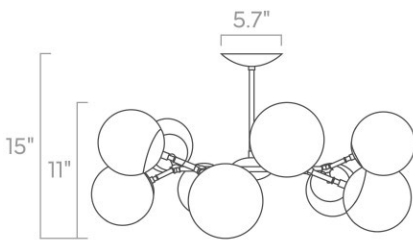

duttonbrown.com/finishes

Dimensions

32" x 32" x 11"

Weight

16 lb

Installed Height

15"

Configuration