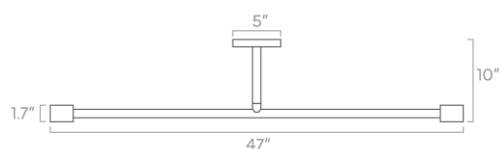

Dimensions

47" x 1.7" x 1.7"

Weight

3 lb

Installed Height

10"

Rating

- (2) Medium base E26 sockets
- 120V, MAX 15W per socket
- Recommend Type A or Type G bulbs (not included)
- Energy efficiency relabeling available by request

Certifications

- UL listed for damp locations in USA & Canada

Configuration

- Hardwired
- Dimmable with compatible bulbs & dimmer
- Available as pendant and sconce

Materials

- Aluminum
- Brass