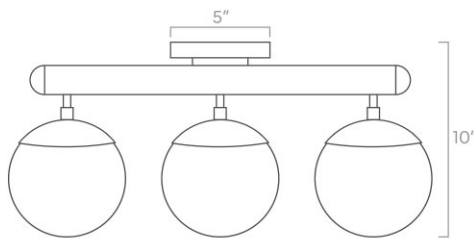

Color Options

- White
- Bone
- Spa
- Python Green
- Lagoon
- Cobalt
- Slate Blue
- Ochre
- Orange
- Riding Hood Red
- Barely
- Chalk
- Black

duttonbrown.com/finishes

Dimensions

23" x 10" x 6"

Weight

5 lb

Installed Height