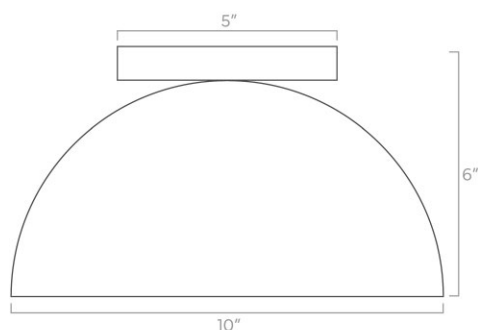

duttonbrown.com/finishes

Dimensions

6" x Ø10"

Weight

3 lb

Installed Height

6"

Rating