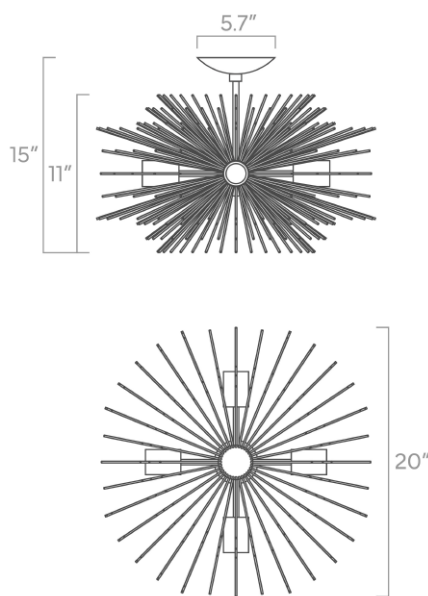

Urchin Flush Mount 20"

SKU: 10401F-20

Finish Options

● Brass

duttonbrown.com/finishes

Dimensions

20" x 20" x 11"

Weight

10 lb

Installed Height

15"

Rating

- (4) Medium base E26 sockets
- 120V, MAX 15W per socket
- Recommend Type A or Type G bulbs (not included)
- Energy efficiency relabeling available by request

Configuration