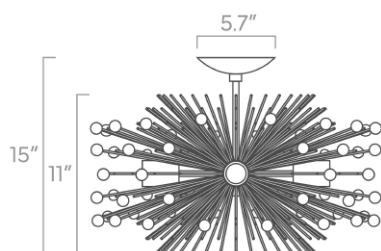

Weight

11 lb

Installed Height

15"

Rating

- (4) Medium base E26 sockets
- 120V, MAX 15W per socket
- Recommend Type A or Type G bulbs (not included)
- Energy efficiency relabeling available by request

Configuration

duttonbrown.com/finishes

Dimensions

20" x 20" x 11"

Weight

12 lb

Installed Height

15"

Configuration