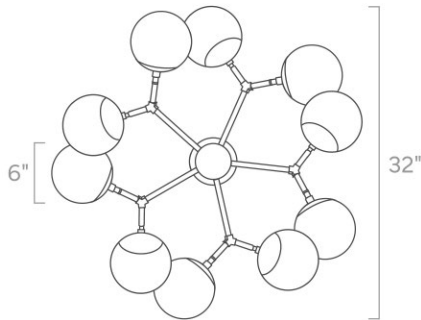

duttonbrown.com/finishes

Dimensions

32" x 32" x 11"

Weight

16 lb

Installed Height

15"

Configuration