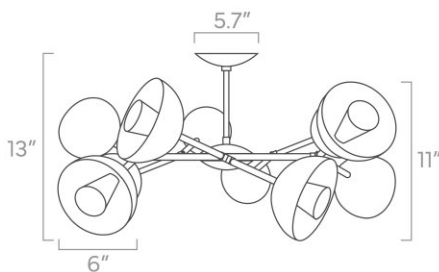

duttonbrown.com/finishes

Dimensions

30" x 30" x 11"

Weight

12 lb

Installed Height

13"

Rating