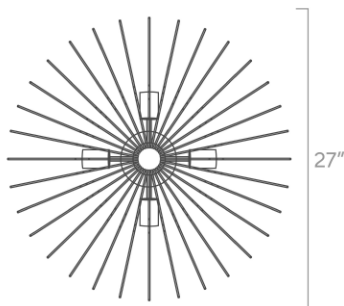

Materials

- Aluminum
- Brass

Certifications

- UL listed for damp locations in USA & Canada.