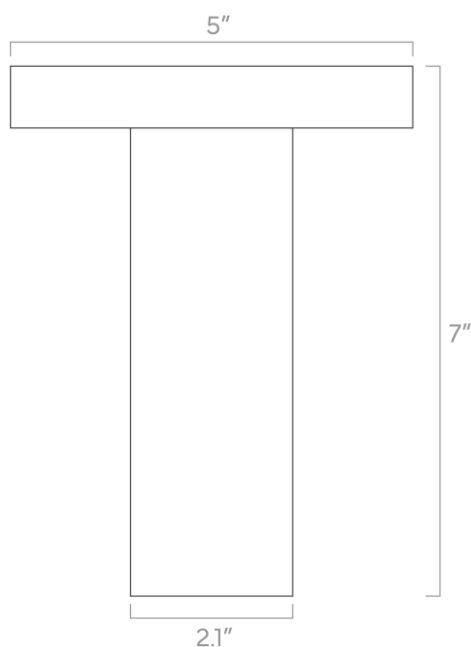

Dimensions

7" x Ø5"

Weight

1 lb

Installed Height

7"

Rating

- (1) Medium base E26 socket
- 120V, MAX 7W per socket
- LED PAR16 bulb included. 4.5W, 450 lm, 3000K.

Configuration

- Hardwired
- Dimmable with compatible bulbs & dimmer
- Available as pendant and sconce

Materials

- Aluminum
- Brass

Certifications

- UL listed for damp locations in USA & Canada

Engage

duttonbrown.com/engage