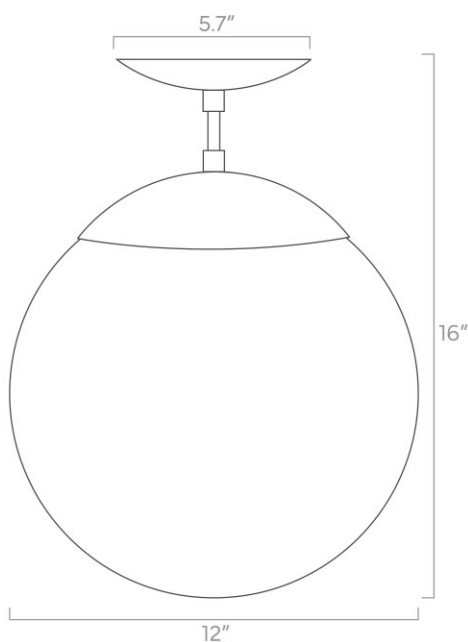

Dimensions

16.5" x Ø10"

Weight

4 lb

Installed Height

16.5"

Rating

- (1) Medium base E26 socket
- 120V, MAX 15W per socket
- Recommend Type A or Type G bulbs (not included)
- Energy efficiency relabeling available by request

Dimensions

13" x Ø10"

Weight

3 lb

Installed Height

13"

Rating

- (1) Medium base E26 socket
- 120V, MAX 15W per socket
- Recommend Type A or Type G bulbs (not included)
- Energy efficiency relabeling available by request

duttonbrown.com/finishes

Dimensions

16" x Ø12"

Weight

4 lb

Installed Height

16"

Rating