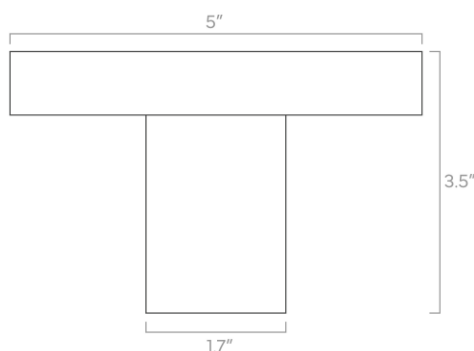

Dimensions

3.5" x Ø5"

Weight

1 lb

Installed Height

3.5"

Rating

- (1) Medium base E26 socket
- 120V, MAX 15W per socket
- Recommend Type A or Type G bulbs (not included)
- Energy efficiency relabeling available by request

Certifications

- UL listed for damp locations in USA & Canada

Configuration

- Hardwired
- Dimmable with compatible bulbs & dimmer
- Installs on wall or ceiling
- Available as pendant

Materials

- Aluminum
- Brass

Engage

duttonbrown.com/engage