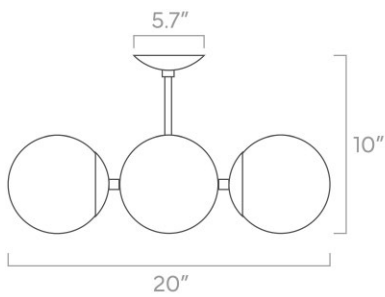

Dimensions

20" x 20" x 6"

Weight

7 lb

Installed Height

10"

Configuration

- Hardwired
- Dimmable with compatible bulbs & dimmer
- Available as chandelier with additional extension rods