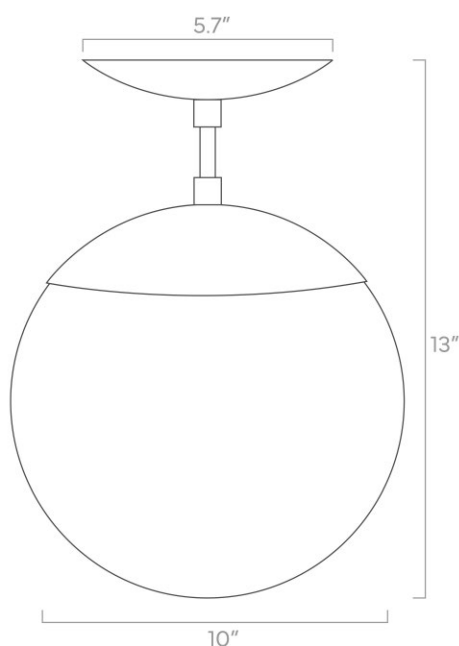

Dimensions

10.5" x Ø6"

Weight

2 lb

Installed Height

10.5"

Rating

- (1) Medium base E26 socket
- 120V, MAX 9W per socket
- Use A15 or G16 bulbs only (not included)

Dimensions

16.5" x Ø10"

Weight

4 lb

Installed Height

16.5"

Rating

- (1) Medium base E26 socket
- 120V, MAX 15W per socket
- Recommend Type A or Type G bulbs (not included)
- Energy efficiency relabeling available by request

duttonbrown.com/finishes

Dimensions

11" x Ø8"

Weight

2 lb

Installed Height

11"

Rating

Dimensions

13" x Ø10"

Weight

3 lb

Installed Height

13"

Rating

- (1) Medium base E26 socket
- 120V, MAX 15W per socket
- Recommend Type A or Type G bulbs (not included)
- Energy efficiency relabeling available by request