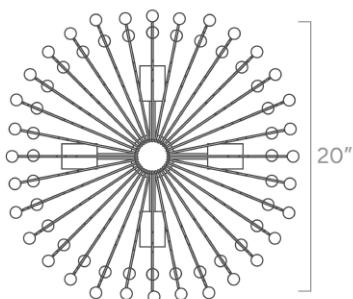

duttonbrown.com/finishes

Dimensions

20" x 20" x 11"

Weight

12 lb

Installed Height

15"

Configuration