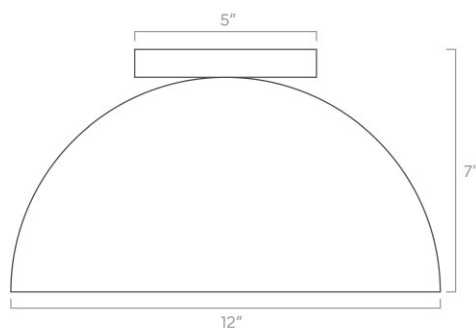

Dimensions

7" x Ø12"

Weight

4 lb

Installed Height

7"

Rating

- (1) Medium base E26 socket
- 120V, MAX 15W per socket
- Recommend Type A or Type G bulbs (not included)
- Energy efficiency relabeling available by request

Certifications

- UL listed for damp locations in USA & Canada

Configuration

- Hardwired
- Dimmable with compatible bulbs & dimmer

Materials

- Aluminum
- Brass

Engage

duttonbrown.com/engage