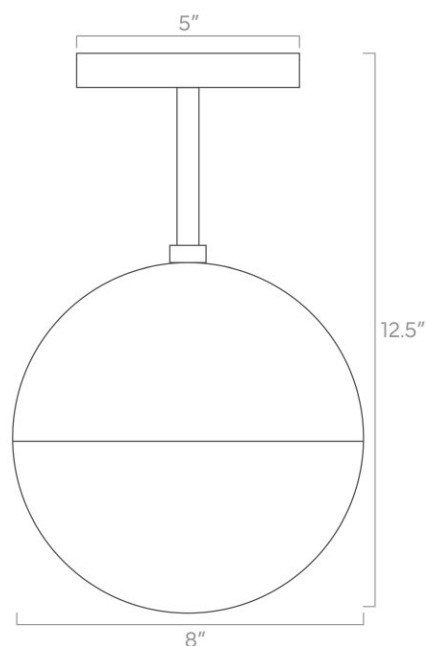

10 lb

Installed Height

15"

Rating

- (4) Medium base E26 sockets
- 120V, MAX 15W per socket
- Recommend Type A or Type G bulbs (not included)
- Energy efficiency relabeling available by request

Configuration

Weight

11 lb

Installed Height

15"

Rating

- (4) Medium base E26 sockets
- 120V, MAX 15W per socket
- Recommend Type A or Type G bulbs (not included)
- Energy efficiency relabeling available by request

Configuration

Dimensions

10.5" x Ø6"

Weight

2 lb

Installed Height

10.5"

Rating

- (1) Medium base E26 socket
- 120V, MAX 9W per socket
- Use A15 or G16 bulbs only (not included)

duttonbrown.com/finishes

Dimensions

12.5" x Ø8"

Weight

3 lb

Installed Height

12.5"

Rating