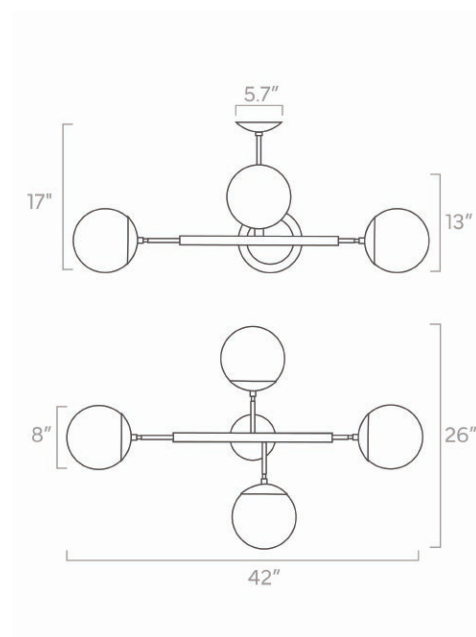

Dimensions

42" x 26" x 13"

Weight

12 lb

Installed Height

17"

Rating

- (4) Medium base E26 sockets
- 120V, MAX 15W per socket
- Recommend Type A or Type G bulbs (not included)
- Energy efficiency relabeling available by request

Certifications

- UL listed for damp locations in USA & Canada

Configuration

- Hardwired
- Dimmable with compatible bulbs & dimmer
- Available as chandelier with additional extension rods

Materials

- Aluminum
- Brass
- Opal glass

Engage

duttonbrown.com/engage