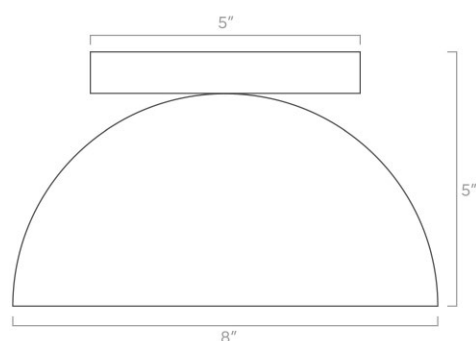

Dimensions

5" x Ø8"

Weight

2 lb

Installed Height

5"

Rating

- (1) Medium base E26 socket
- 120V, MAX 15W per socket
- Recommend Type A or Type G bulbs (not included)
- Energy efficiency relabeling available by request

Certifications

- UL listed for damp locations in USA & Canada

Configuration

- Hardwired
- Dimmable with compatible bulbs & dimmer

Materials

- Aluminum
- Brass

Engage

duttonbrown.com/engage