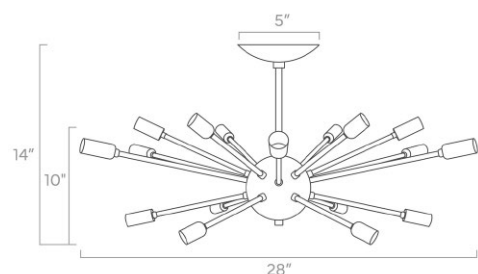

Weight

11 lb

Installed Height

15"

Rating

- (4) Medium base E26 sockets
- 120V, MAX 15W per socket
- Recommend Type A or Type G bulbs (not included)
- Energy efficiency relabeling available by request

Configuration

Dimensions

11" x 7" x 6"

Weight

2 lb

Installed Height

6"

Rating

- (6) Candelabra base E12 sockets
- 120V, MAX 25W per socket
- Recommend G16 candelabra bulbs (not included)

- White
- Bone
- Spa
- Python Green
- Lagoon
- Cobalt
- Slate Blue
- Ochre
- Orange
- Riding Hood Red
- Barely
- Chalk
- Black

duttonbrown.com/finishes

Dimensions

28" x 28" x 10"

Weight

5 lb

Installed Height