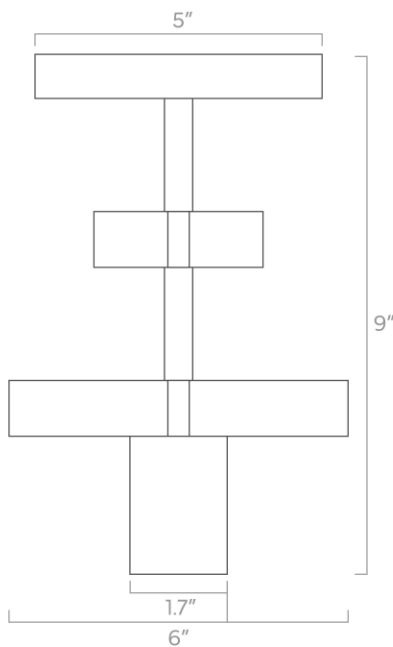

Dimensions

9" x Ø6"

Weight

1 lb

Installed Height

9"

Rating

- (1) Medium base E26 socket
- 120V, MAX 15W per socket
- Recommend Type A or Type G bulbs (not included)
- Energy efficiency relabeling available by request

Certifications

- UL listed for damp locations in USA & Canada

Configuration

- Hardwired
- Dimmable with compatible bulbs & dimmer
- Available as pendant

Materials

- Acrylic
- Aluminum
- Brass

Engage

duttonbrown.com/engage