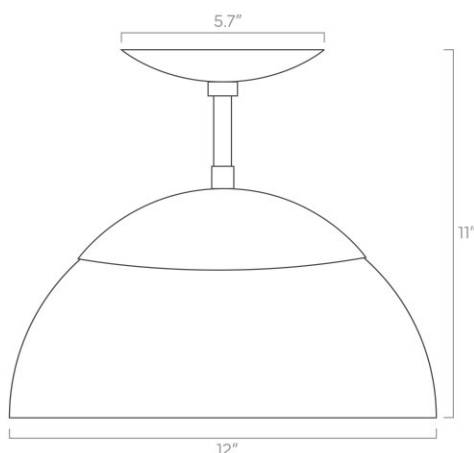

duttonbrown.com/finishes

Dimensions

11" x Ø12"

Weight

4 lb

Installed Height

11"

Rating