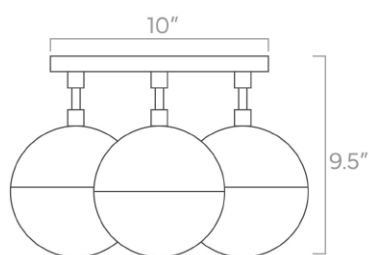

Dimensions

10.5" x Ø6"

Weight

2 lb

Installed Height

10.5"

Rating

- (1) Medium base E26 socket
- 120V, MAX 9W per socket
- Use A15 or G16 bulbs only (not included)

Dimensions

16.5" x Ø10"

Weight

4 lb

Installed Height

16.5"

Rating

- (1) Medium base E26 socket
- 120V, MAX 15W per socket
- Recommend Type A or Type G bulbs (not included)
- Energy efficiency relabeling available by request

duttonbrown.com/finishes

Dimensions

13" x 13" x 9.5", Globe: 6"

Weight

6 lb

Installed Height

9.5"

Configuration