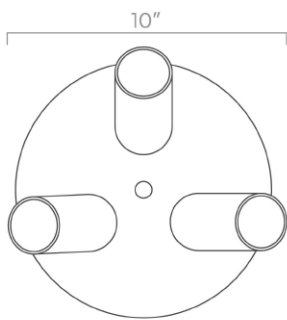

duttonbrown.com/finishes

Dimensions

10" x 10" x 9", Lamp Cup: 6" x 2"

Weight

5 lb

Installed Height

9"

Configuration