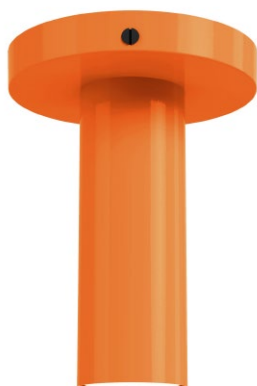

Configuration

- Hardwired
- Dimmable with compatible bulbs & dimmer
- Available as chandelier with additional extension rods

Materials

- Aluminum
- Brass

Engage

duttonbrown.com/engage

Reader Flush Mount

SKU: 60130