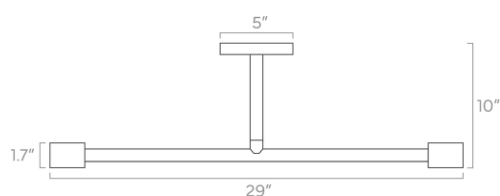

duttonbrown.com/finishes

Dimensions

29" x 1.7" x 1.7"

Weight

2 lb

Installed Height

10"

Rating