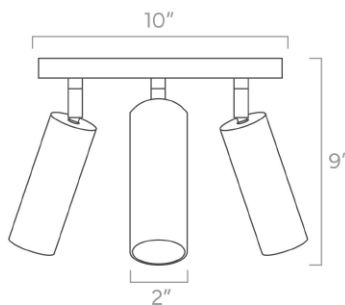

duttonbrown.com/finishes

Dimensions

10" x 10" x 9", Lamp Cup: 6" x 2"

Weight

5 lb

Installed Height

9"

Configuration