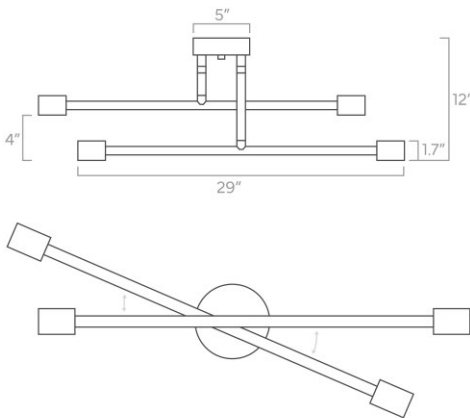

Dimensions

29" x 1.7" x 1.7" (2 rotatable tiers)

Weight

6 lb

Installed Height

12"

Rating

- (4) Medium base E26 sockets
- 120V, MAX 15W per socket
- Recommend Type A or Type G bulbs (not included)
- Energy efficiency relabeling available by request

Certifications

- UL listed for dry locations in USA & Canada. Damp location by request.

Configuration

- Hardwired
- Dimmable with compatible bulbs & dimmer
- Available as chandelier with additional extension rods

Materials

- Aluminum
- Brass

Engage

duttonbrown.com/engage