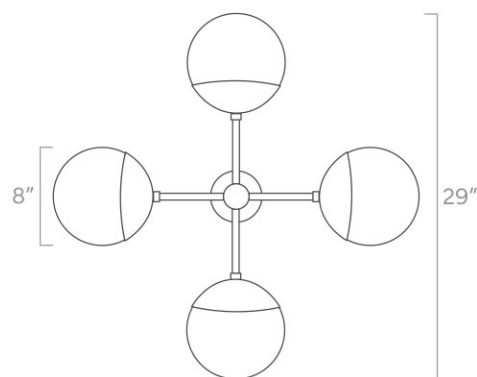

duttonbrown.com/finishes

Dimensions

29" x 29" x 8"

Weight

10 lb

Installed Height

13"

Rating