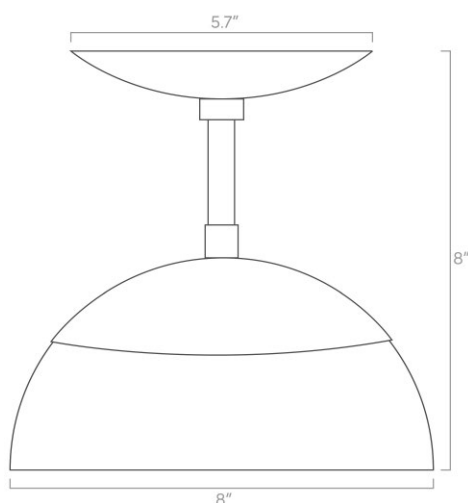

duttonbrown.com/finishes

Dimensions

8" x Ø8"

Weight

2 lb

Installed Height

8"

Rating