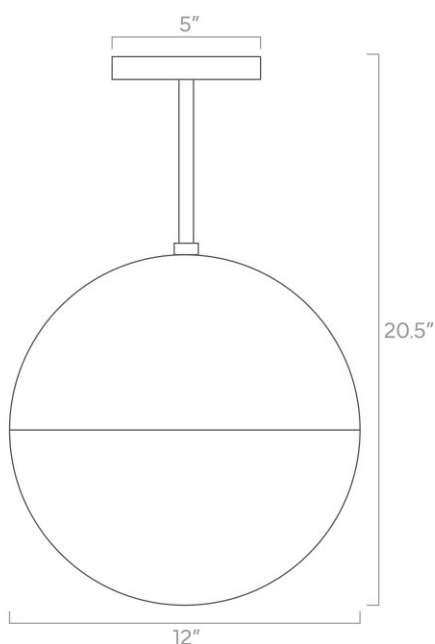

10 lb

Installed Height

15"

Rating

- (4) Medium base E26 sockets
- 120V, MAX 15W per socket
- Recommend Type A or Type G bulbs (not included)
- Energy efficiency relabeling available by request

Configuration

Weight

11 lb

Installed Height

15"

Rating

- (4) Medium base E26 sockets
- 120V, MAX 15W per socket
- Recommend Type A or Type G bulbs (not included)
- Energy efficiency relabeling available by request

Configuration

Dimensions

16.5" x Ø10"

Weight

4 lb

Installed Height

16.5"

Rating

- (1) Medium base E26 socket
- 120V, MAX 15W per socket
- Recommend Type A or Type G bulbs (not included)
- Energy efficiency relabeling available by request

duttonbrown.com/finishes

Dimensions

20.5" x Ø12"

Weight

5 lb

Installed Height

20.5"

Rating