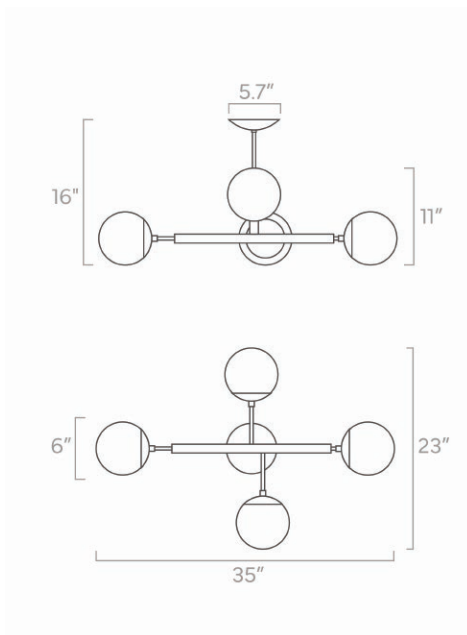

Dimensions

13" x Ø10"

Weight

3 lb

Installed Height

13"

Rating

- (1) Medium base E26 socket
- 120V, MAX 15W per socket
- Recommend Type A or Type G bulbs (not included)
- Energy efficiency relabeling available by request

Dimensions

17" x 10" x 6"

Weight

4 lb

Installed Height

10"

Rating

- (3) Medium base E26 sockets
- 120V, MAX 9W per socket
- Use A15 or G16 bulbs only (not included)

Dimensions

21" x 21" x 15"

Weight

9 lb

Installed Height

17"

Rating

- (4) Medium base E26 sockets
- 120V, MAX 15W per socket
- Recommend Type A or Type G bulbs (not included)
- Energy efficiency relabeling available by request

duttonbrown.com/finishes

Dimensions

35" x 23" x 11"

Weight

7 lb

Installed Height

16"

Rating