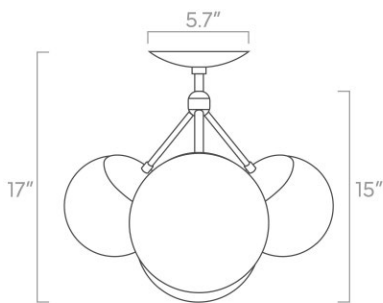

Dimensions

13" x Ø10"

Weight

3 lb

Installed Height

13"

Rating

- (1) Medium base E26 socket
- 120V, MAX 15W per socket
- Recommend Type A or Type G bulbs (not included)
- Energy efficiency relabeling available by request

Dimensions

21" x 21" x 15"

Weight

9 lb

Installed Height

17"

Rating

- (4) Medium base E26 sockets
- 120V, MAX 15W per socket
- Recommend Type A or Type G bulbs (not included)
- Energy efficiency relabeling available by request