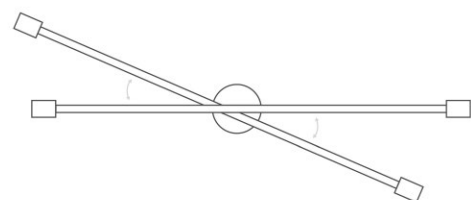

Dimensions

47" x 1.7" x 1.7" (2 rotatable tiers)

Weight

7 lb

Installed Height

12"

Rating

- (4) Medium base E26 sockets
- 120V, MAX 15W per socket
- Recommend Type A or Type G bulbs (not included)
- Energy efficiency relabeling available by request

Certifications

- UL listed for dry locations in USA & Canada. Damp location by request.

Configuration

- Hardwired
- Dimmable with compatible bulbs & dimmer
- Available as chandelier with additional extension rods

Materials

- Aluminum
- Brass