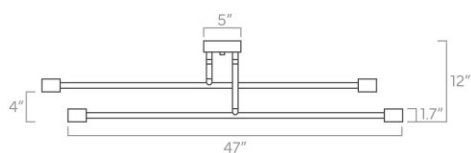

Dimensions

47" x 1.7" x 1.7" (2 rotatable tiers)

Weight

7 lb

Installed Height

12"

Rating

- (4) Medium base E26 sockets
- 120V, MAX 15W per socket
- Recommend Type A or Type G bulbs (not included)
- Energy efficiency relabeling available by request

Certifications

- UL listed for dry locations in USA & Canada. Damp location by request.

Configuration

- Hardwired
- Dimmable with compatible bulbs & dimmer
- Available as chandelier with additional extension rods

Materials

- Aluminum
- Brass