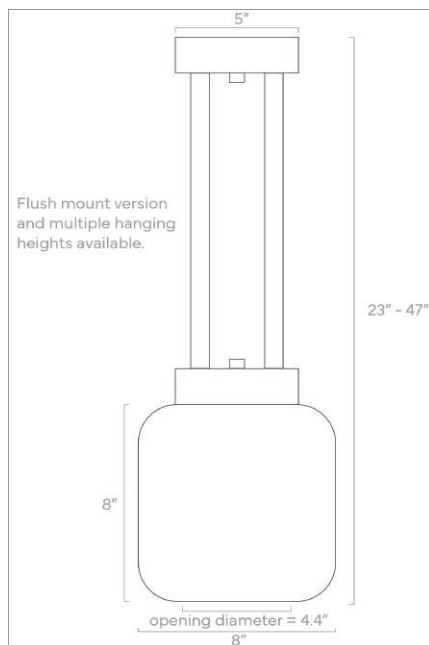

Dimensions

24" x Ø8

Weight

2 lb

Installed Height

24"

Rating

- (1) Medium base E26 socket
- 120V, MAX 15W per socket
- Recommend Type A or Type G bulbs (not included)

Dimensions

28" x Ø12"

Weight

4 lb

Installed Height

28"

Rating

- (1) Medium base E26 socket
- 120V, MAX 15W per socket
- Recommend Type A or Type G bulbs (not included)

Dimensions

27" x Ø12"

Weight

5 lb

Installed Height

27"

Rating

- (1) Medium base E26 socket
- 120V, MAX 15W per socket
- Recommend Type A or Type G bulbs (not included)

duttonbrown.com/finishes

Dimensions

Variable x Ø8"

Weight

3 lb

Installed Height

23", 35", 47" (variable)

Rating