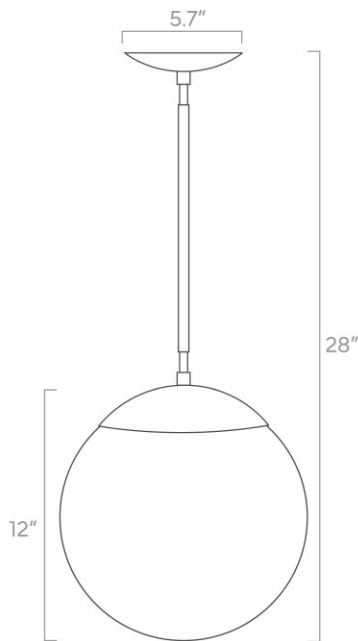

duttonbrown.com/finishes

Dimensions

22" x Ø6"

Weight

1 lb

Installed Height

22"

Rating

Dimensions

24" x Ø8

Weight

2 lb

Installed Height

24"

Rating

- (1) Medium base E26 socket
- 120V, MAX 15W per socket
- Recommend Type A or Type G bulbs (not included)

duttonbrown.com/finishes

Dimensions

26" x Ø10"

Weight

3 lb

Installed Height

26"

Rating

Dimensions

28" x Ø12"

Weight

4 lb

Installed Height

28"

Rating

- (1) Medium base E26 socket
- 120V, MAX 15W per socket
- Recommend Type A or Type G bulbs (not included)