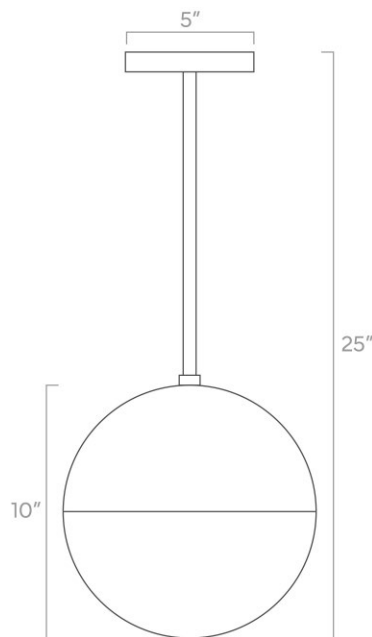

duttonbrown.com/finishes

Dimensions

22" x Ø6"

Weight

1 lb

Installed Height

22"

Rating

Dimensions

24" x Ø8

Weight

2 lb

Installed Height

24"

Rating

- (1) Medium base E26 socket
- 120V, MAX 15W per socket
- Recommend Type A or Type G bulbs (not included)

Dimensions

23" x Ø8"

Weight

3 lb

Installed Height

23"

Rating

- (1) Medium base E26 socket
- 120V, MAX 15W per socket
- Recommend Type A or Type G bulbs (not included)

duttonbrown.com/finishes

Dimensions

25" x Ø10"

Weight

4 lb

Installed Height

25"

Rating