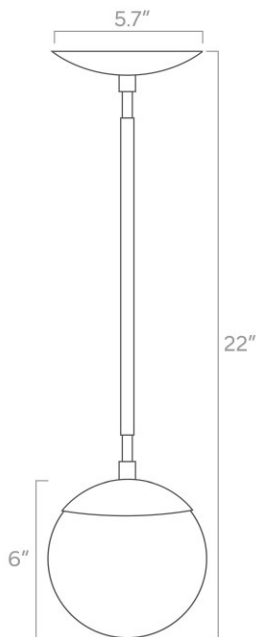

duttonbrown.com/finishes

Dimensions

22" x Ø6"

Weight

1 lb

Installed Height

22"

Rating

Dimensions

24" x Ø8

Weight

2 lb

Installed Height

24"

Rating

- (1) Medium base E26 socket
- 120V, MAX 15W per socket
- Recommend Type A or Type G bulbs (not included)

duttonbrown.com/finishes

Dimensions

26" x Ø10"

Weight

3 lb

Installed Height

26"

Rating

Dimensions

28" x Ø12"

Weight

4 lb

Installed Height

28"

Rating

- (1) Medium base E26 socket
- 120V, MAX 15W per socket
- Recommend Type A or Type G bulbs (not included)