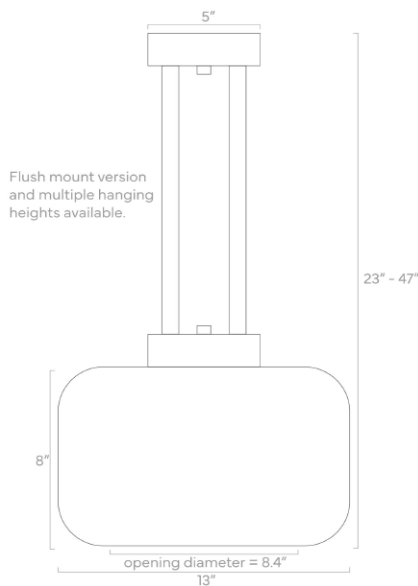

Dimensions

24" x Ø8

Weight

2 lb

Installed Height

24"

Rating

- (1) Medium base E26 socket
- 120V, MAX 15W per socket
- Recommend Type A or Type G bulbs (not included)

Dimensions

28" x Ø12"

Weight

4 lb

Installed Height

28"

Rating

- (1) Medium base E26 socket
- 120V, MAX 15W per socket
- Recommend Type A or Type G bulbs (not included)

Dimensions

27" x Ø12"

Weight

5 lb

Installed Height

27"

Rating

- (1) Medium base E26 socket
- 120V, MAX 15W per socket
- Recommend Type A or Type G bulbs (not included)

duttonbrown.com/finishes

Flush mount version and multiple hanging heights available.

Dimensions

Variable x Ø13"

Weight

4 lb

Installed Height

23", 35", 47" (variable)