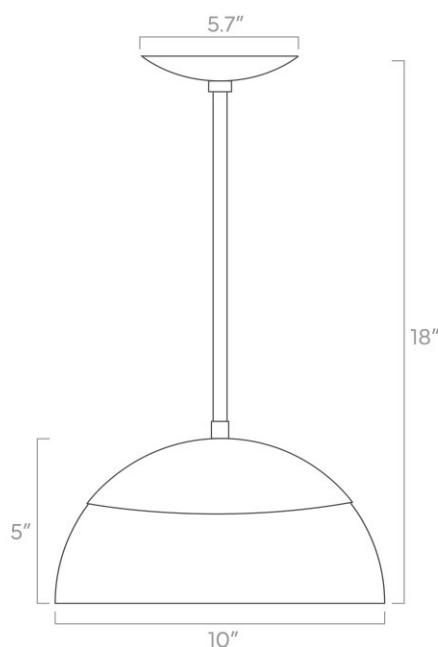

Dimensions

28" x Ø12"

Weight

4 lb

Installed Height

28"

Rating

- (1) Medium base E26 socket
- 120V, MAX 15W per socket
- Recommend Type A or Type G bulbs (not included)

Dimensions

23" x Ø8"

Weight

3 lb

Installed Height

23"

Rating

- (1) Medium base E26 socket
- 120V, MAX 15W per socket
- Recommend Type A or Type G bulbs (not included)

duttonbrown.com/finishes

Dimensions

17" x Ø8"

Weight

2 lb

Installed Height

17"

Rating

Dimensions

18" x Ø10"

Weight

3 lb

Installed Height

18"

Rating

- (1) Medium base E26 socket
- 120V, MAX 15W per socket
- Recommend Type A or Type G bulbs (not included)