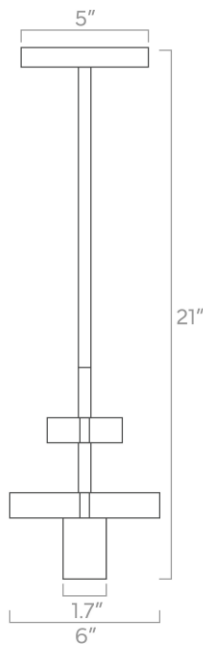

Dimensions

21" x Ø6"

Weight

2 lb

Installed Height

21"

Rating

- (1) Medium base E26 socket
- 120V, MAX 15W per socket
- Recommend Type A or Type G bulbs (not included)

Configuration

- Hardwired
- Dimmable with compatible bulbs & dimmer
- Includes 12" rod. Extension rods available.
- Available as flush mount

Materials

- Acrylic
- Aluminum
- Brass

Certifications

- UL listed for damp locations in USA & Canada.

Engage

duttonbrown.com/engage