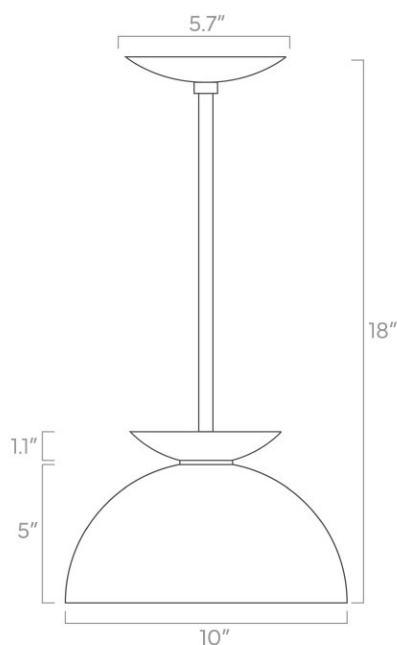

Dimensions

18" x Ø10"

Weight

3 lb

Installed Height

18"

Rating

- (1) Medium base E26 socket
- 120V, MAX 15W per socket
- Recommend Type A or Type G bulbs (not included)

Dimensions

17" x Ø8"

Weight

2 lb

Installed Height

17"

Rating

- (1) Medium base E26 socket
- 120V, MAX 15W per socket
- Recommend Type A or Type G bulbs (not included)

duttonbrown.com/finishes

Dimensions

18" x Ø10"

Weight

3 lb

Installed Height

18"

Rating

Dimensions

19" x Ø12"

Weight

3 lb

Installed Height

19"

Rating

- (1) Medium base E26 socket
- 120V, MAX 15W per socket
- Recommend Type A or Type G bulbs (not included)