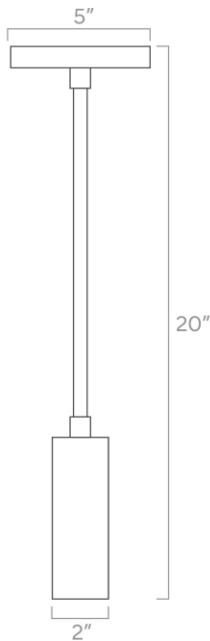

duttonbrown.com/finishes

Dimensions

18" x Ø10"

Weight

3 lb

Installed Height

18"

Rating

Dimensions

19" x Ø12"

Weight

3 lb

Installed Height

19"

Rating

- (1) Medium base E26 socket
- 120V, MAX 15W per socket
- Recommend Type A or Type G bulbs (not included)

duttonbrown.com/finishes

Dimensions

20" x Ø5"

Weight

2 lb

Installed Height

20"

Rating