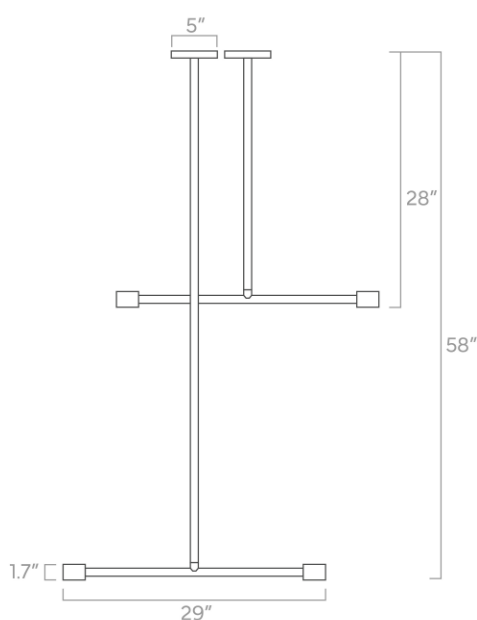

Dimensions

20" x Ø5"

Weight

2 lb

Installed Height

20"

Rating

- (1) Medium base E26 socket
- 120V, MAX 15W per socket
- Recommend Type A or Type G bulbs (not included)

Dimensions

29" x 1.7" x 1.7"

Weight

Variable

Installed Height

28", 34", 40", 46", 52" or 58"

Rating

- (2) Medium base E26 sockets
- 120V, MAX 15W per socket
- Recommend Type A or Type G bulbs (not included)