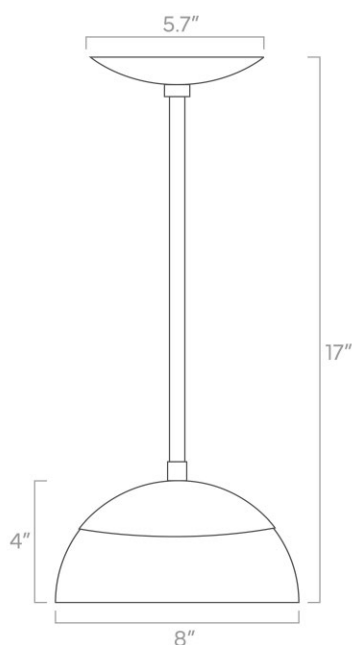

duttonbrown.com/finishes

Dimensions

26" x Ø10"

Weight

3 lb

Installed Height

26"

Rating

Dimensions

28" x Ø12"

Weight

4 lb

Installed Height

28"

Rating

- (1) Medium base E26 socket
- 120V, MAX 15W per socket
- Recommend Type A or Type G bulbs (not included)

Configuration

- Hardwired
- Dimmable with compatible bulbs & dimmer
- Includes pre-cut rods to install at specified height. Increased height available by request.
- Available as flush mount

Materials

- Aluminum
- Brass
- Opal Glass

duttonbrown.com/finishes

Dimensions

17" x Ø8"

Weight

2 lb

Installed Height

17"

Rating