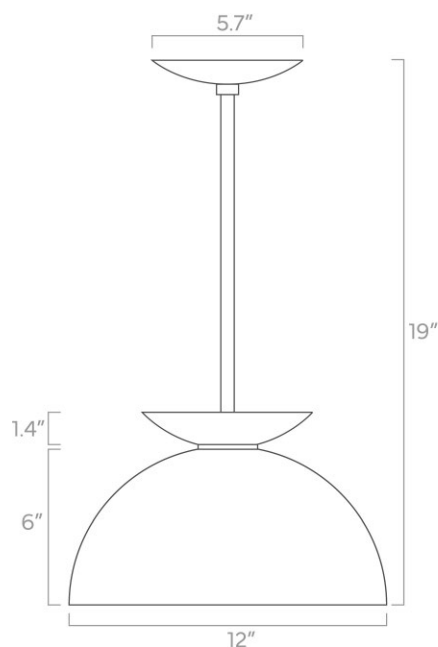

Dimensions

27" x Ø12"

Weight

5 lb

Installed Height

27"

Rating

- (1) Medium base E26 socket
- 120V, MAX 15W per socket
- Recommend Type A or Type G bulbs (not included)

Dimensions

17" x Ø8"

Weight

2 lb

Installed Height

17"

Rating

- (1) Medium base E26 socket
- 120V, MAX 15W per socket
- Recommend Type A or Type G bulbs (not included)

duttonbrown.com/finishes

Dimensions

18" x Ø10"

Weight

3 lb

Installed Height

18"

Rating

Dimensions

19" x Ø12"

Weight

3 lb

Installed Height

19"

Rating

- (1) Medium base E26 socket
- 120V, MAX 15W per socket
- Recommend Type A or Type G bulbs (not included)