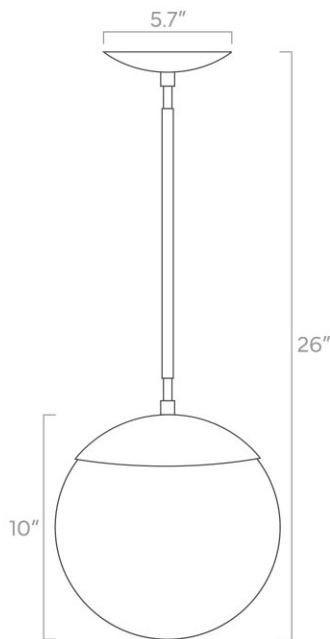

duttonbrown.com/finishes

Dimensions

22" x Ø6"

Weight

1 lb

Installed Height

22"

Rating

Dimensions

24" x Ø8

Weight

2 lb

Installed Height

24"

Rating

- (1) Medium base E26 socket
- 120V, MAX 15W per socket
- Recommend Type A or Type G bulbs (not included)

duttonbrown.com/finishes

Dimensions

26" x Ø10"

Weight

3 lb

Installed Height

26"

Rating

Dimensions

28" x Ø12"

Weight

4 lb

Installed Height

28"

Rating

- (1) Medium base E26 socket
- 120V, MAX 15W per socket
- Recommend Type A or Type G bulbs (not included)