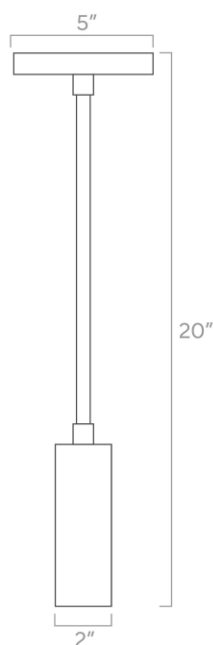

duttonbrown.com/finishes

Dimensions

18" x Ø10"

Weight

3 lb

Installed Height

18"

Rating

Dimensions

19" x Ø12"

Weight

3 lb

Installed Height

19"

Rating

- (1) Medium base E26 socket
- 120V, MAX 15W per socket
- Recommend Type A or Type G bulbs (not included)

duttonbrown.com/finishes

Dimensions

20" x Ø5"

Weight

2 lb

Installed Height

20"

Rating

Dimensions

20" x Ø5"

Weight

2 lb

Installed Height

20"

Rating

- (1) Medium base E26 socket
- 120V, MAX 15W per socket
- Recommend Type A or Type G bulbs (not included)