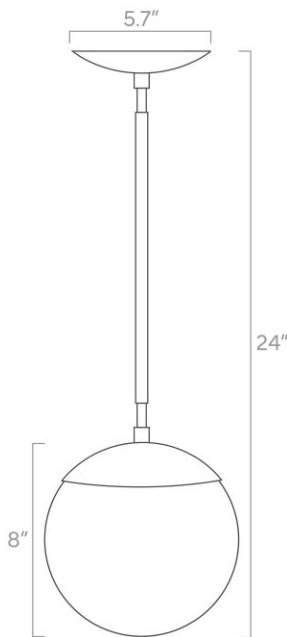

duttonbrown.com/finishes

Dimensions

22" x Ø6"

Weight

1 lb

Installed Height

22"

Rating

Dimensions

24" x Ø8

Weight

2 lb

Installed Height

24"

Rating

- (1) Medium base E26 socket
- 120V, MAX 15W per socket
- Recommend Type A or Type G bulbs (not included)

duttonbrown.com/finishes

Dimensions

26" x Ø10"

Weight

3 lb

Installed Height

26"

Rating

Dimensions

28" x Ø12"

Weight

4 lb

Installed Height

28"

Rating

- (1) Medium base E26 socket
- 120V, MAX 15W per socket
- Recommend Type A or Type G bulbs (not included)