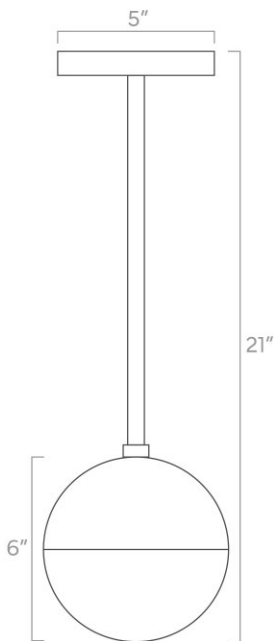

duttonbrown.com/finishes

Dimensions

22" x Ø6"

Weight

1 lb

Installed Height

22"

Rating

Dimensions

24" x Ø8

Weight

2 lb

Installed Height

24"

Rating

- (1) Medium base E26 socket
- 120V, MAX 15W per socket
- Recommend Type A or Type G bulbs (not included)

Dimensions

28" x Ø12"

Weight

4 lb

Installed Height

28"

Rating

- (1) Medium base E26 socket
- 120V, MAX 15W per socket
- Recommend Type A or Type G bulbs (not included)

duttonbrown.com/finishes

Dimensions

21" x Ø6"

Weight

2 lb

Installed Height

21"

Rating