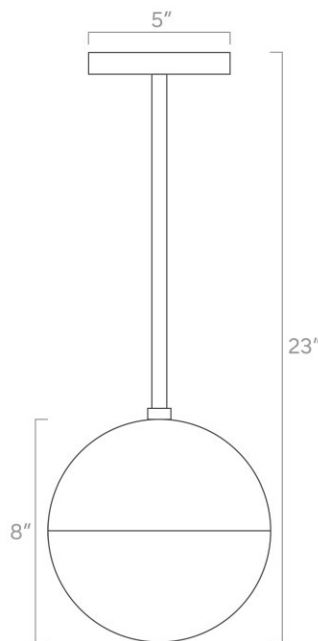

duttonbrown.com/finishes

Dimensions

22" x Ø6"

Weight

1 lb

Installed Height

22"

Rating

Dimensions

24" x Ø8

Weight

2 lb

Installed Height

24"

Rating

- (1) Medium base E26 socket
- 120V, MAX 15W per socket
- Recommend Type A or Type G bulbs (not included)

Dimensions

28" x Ø12"

Weight

4 lb

Installed Height

28"

Rating

- (1) Medium base E26 socket
- 120V, MAX 15W per socket
- Recommend Type A or Type G bulbs (not included)

Dimensions

23" x Ø8"

Weight

3 lb

Installed Height

23"

Rating

- (1) Medium base E26 socket
- 120V, MAX 15W per socket
- Recommend Type A or Type G bulbs (not included)