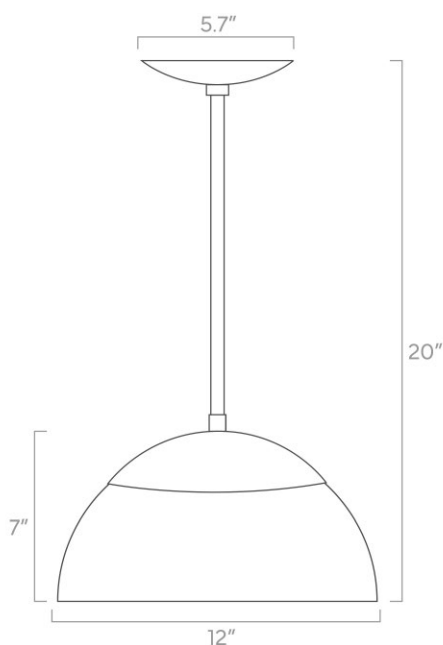

Dimensions

23" x Ø8"

Weight

3 lb

Installed Height

23"

Rating

- (1) Medium base E26 socket
- 120V, MAX 15W per socket
- Recommend Type A or Type G bulbs (not included)

Dimensions

27" x Ø12"

Weight

5 lb

Installed Height

27"

Rating

- (1) Medium base E26 socket
- 120V, MAX 15W per socket
- Recommend Type A or Type G bulbs (not included)

Dimensions

18" x Ø10"

Weight

3 lb

Installed Height

18"

Rating

- (1) Medium base E26 socket
- 120V, MAX 15W per socket
- Recommend Type A or Type G bulbs (not included)

duttonbrown.com/finishes

Dimensions

20" x Ø12"

Weight

4 lb

Installed Height

20"

Rating