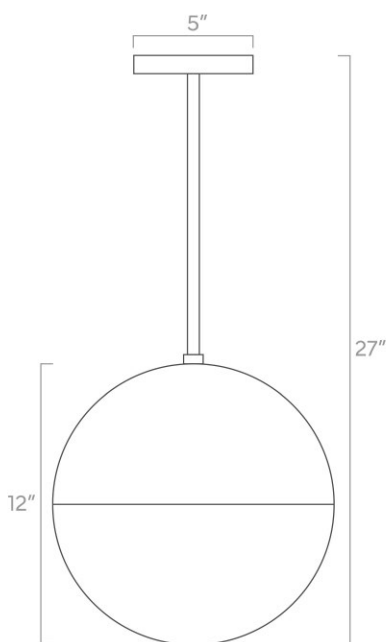

duttonbrown.com/finishes

Dimensions

22" x Ø6"

Weight

1 lb

Installed Height

22"

Rating

Dimensions

24" x Ø8

Weight

2 lb

Installed Height

24"

Rating

- (1) Medium base E26 socket
- 120V, MAX 15W per socket
- Recommend Type A or Type G bulbs (not included)

duttonbrown.com/finishes

Dimensions

25" x Ø10"

Weight

4 lb

Installed Height

25"

Rating

Dimensions

27" x Ø12"

Weight

5 lb

Installed Height

27"

Rating

- (1) Medium base E26 socket
- 120V, MAX 15W per socket
- Recommend Type A or Type G bulbs (not included)