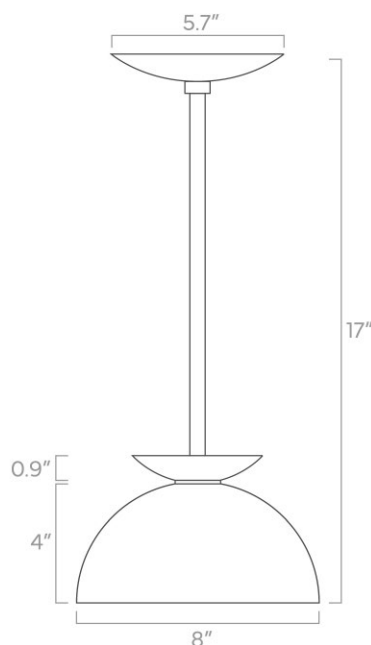

Dimensions

23" x Ø8"

Weight

3 lb

Installed Height

23"

Rating

- (1) Medium base E26 socket
- 120V, MAX 15W per socket
- Recommend Type A or Type G bulbs (not included)

Dimensions

18" x Ø10"

Weight

3 lb

Installed Height

18"

Rating

- (1) Medium base E26 socket
- 120V, MAX 15W per socket
- Recommend Type A or Type G bulbs (not included)

duttonbrown.com/finishes

Dimensions

20" x Ø12"

Weight

4 lb

Installed Height

20"

Rating

Dimensions

17" x Ø8"

Weight

2 lb

Installed Height

17"

Rating

- (1) Medium base E26 socket
- 120V, MAX 15W per socket
- Recommend Type A or Type G bulbs (not included)