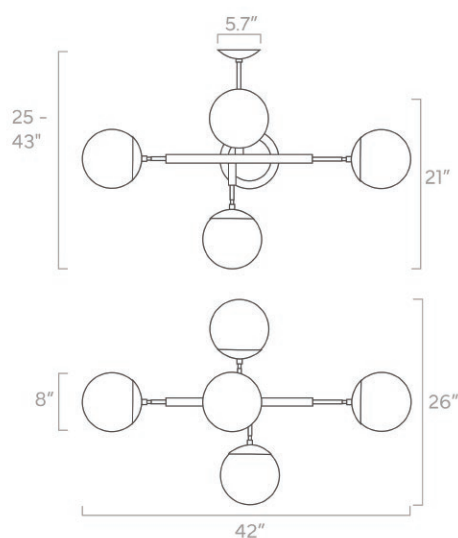

Dimensions

42" x 26" x 21"

Weight

15 lb

Installed Height

25" - 43"

Rating

- (5) Medium base E26 sockets
- 120V, MAX 15W per socket
- Recommend Type A or Type G bulbs (not included)

Configuration

- Hardwired
- Dimmable with compatible bulbs & dimmer
- Includes (1) 12" + (2) 6" rods to vary installed height. Extension rods available.

Materials

- Aluminum
- Brass
- Opal glass

Certifications

- UL listed for damp locations in USA & Canada.

Engage

duttonbrown.com/engage