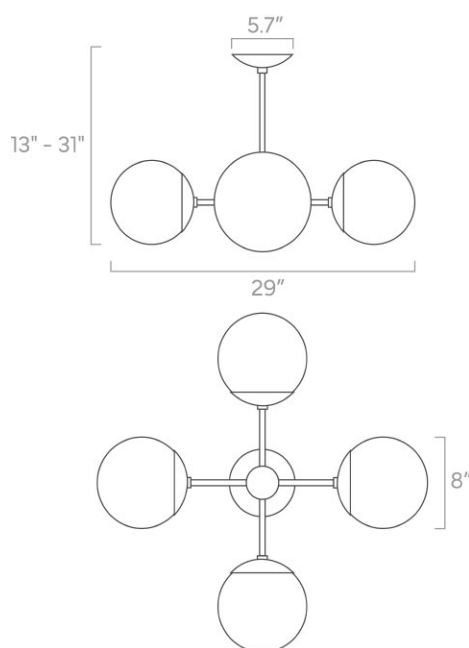

Dimensions

29" x 29" x 8"

Weight

10 lb

Installed Height

13" - 31"

Rating

- (4) Medium base E26 sockets
- 120V, MAX 15W per socket
- Recommend Type A or Type G bulbs (not included)

Certifications

- UL listed for damp locations in USA & Canada.

Configuration

- Hardwired
- Dimmable with compatible bulbs & dimmer
- Includes (1) 12" + (2) 6" rods to vary installed height. Extension rods available.

Materials

- Brass
- Opal glass

Engage

duttonbrown.com/engage