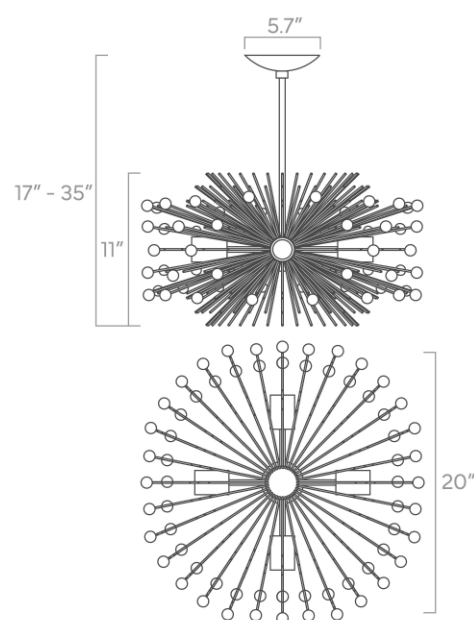

20" x 20" x 11"

Weight

10 lb

Installed Height

17" - 35"

Rating

- (4) Medium base E26 sockets
- 120V, MAX 15W per socket
- Recommend Type A or Type G bulbs (not included)

Configuration

duttonbrown.com/finishes

Dimensions

20" x 20" x 11"

Weight

12 lb

Installed Height

17" - 35"

Rating