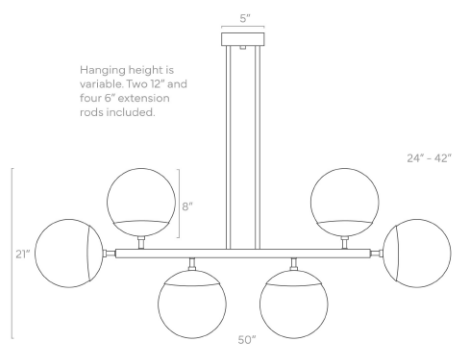

Dimensions

50" x 8" x 21"

Weight

17 lb

Installed Height

24" - 42"

Rating

- (6) Medium base E26 sockets
- 120V, MAX 15W per socket
- Recommend Type A or Type G bulbs (not included)