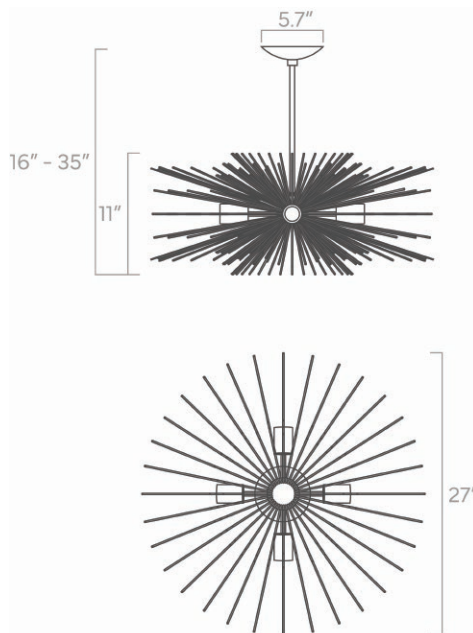

20" x 20" x 11"

Weight

10 lb

Installed Height

17" - 35"

Rating

- (4) Medium base E26 sockets
- 120V, MAX 15W per socket
- Recommend Type A or Type G bulbs (not included)

Configuration

- Hardwired
- Dimmable with compatible bulbs & dimmer
- Includes (1) 12" + (2) 6" rods to vary installed height. Extension rods available.

Materials

- Aluminum
- Brass

Certifications

- UL listed for damp locations in USA & Canada.

duttonbrown.com/finishes

Dimensions

27" x 27" x 11"

Weight

11 lb

Installed Height

17" - 35"

Rating