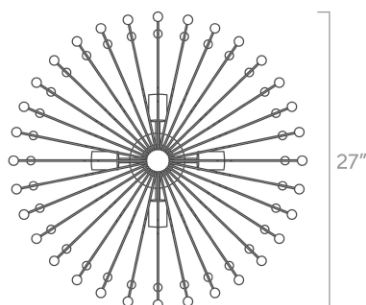

Rating

- (4) Medium base E26 sockets
- 120V, MAX 15W per socket
- Recommend Type A or Type G bulbs (not included)

Materials

- Aluminum
- Brass

Certifications

- UL listed for damp locations in USA & Canada.