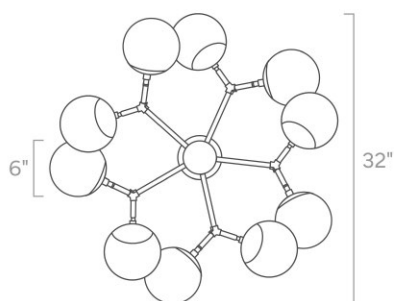

Configuration

- Hardwired
- Dimmable with compatible bulbs & dimmer
- Includes (1) 12" + (2) 6" rods to vary installed height. Extension rods available.

Materials

- Brass
- Opal glass

Rating

- (10) Medium base E26 sockets
- 120V, MAX 9W per socket
- Use A15 or G16 bulbs only (not included)

Certifications

- UL listed for damp locations in USA & Canada.