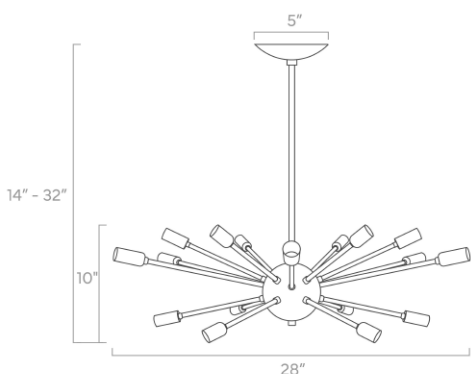

20" x 20" x 11"

Weight

10 lb

Installed Height

17" - 35"

Rating

- (4) Medium base E26 sockets
- 120V, MAX 15W per socket
- Recommend Type A or Type G bulbs (not included)

Configuration

duttonbrown.com/finishes

Dimensions

20" x 20" x 11"

Weight

12 lb

Installed Height

17" - 35"

Rating

14 lb

Installed Height

17" - 35"

Configuration

- Hardwired
- Dimmable with compatible bulbs & dimmer
- Includes (1) 12" + (2) 6" rods to vary installed height. Extension rods available.

Rating

- (4) Medium base E26 sockets
- 120V, MAX 15W per socket
- Recommend Type A or Type G bulbs (not included)

Dimensions

28" x 28" x 10"

Weight

5 lb

Installed Height

14" - 32"

Rating

- (18) Candelabra base E12 sockets
- 120V, MAX 25W per socket
- Recommend G16 candelabra bulbs (not included)