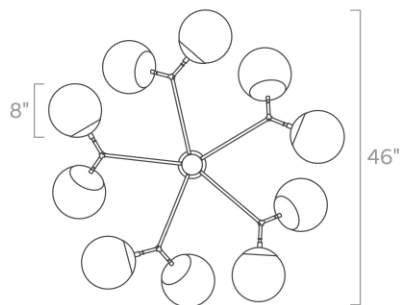

Configuration

- Hardwired
- Dimmable with compatible bulbs & dimmer
- Includes (1) 12" + (2) 6" rods to vary installed height. Extension rods available.

Materials

- Brass
- Opal glass

Rating

- (10) Medium base E26 sockets
- 120V, MAX 15W per socket
- Recommend Type A or Type G bulbs (not included)

Certifications

- UL listed for damp locations in USA & Canada.

Engage

duttonbrown.com/engage