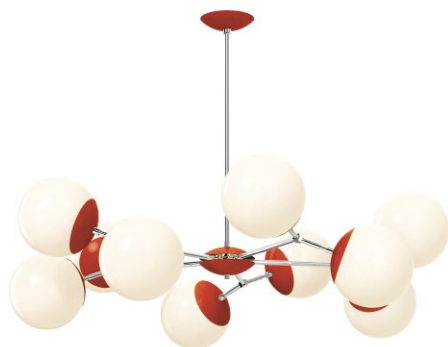

Crown Chandelier 46"

SKU: 31001

Finish Options

- Brass
- Nickel
- Black

Color Options

- White
- Bone
- Spa
- Python Green
- Lagoon
- Cobalt
- Slate Blue
- Ochre
- Orange
- Riding Hood Red
- Barely
- Chalk
- Black

duttonbrown.com/finishes