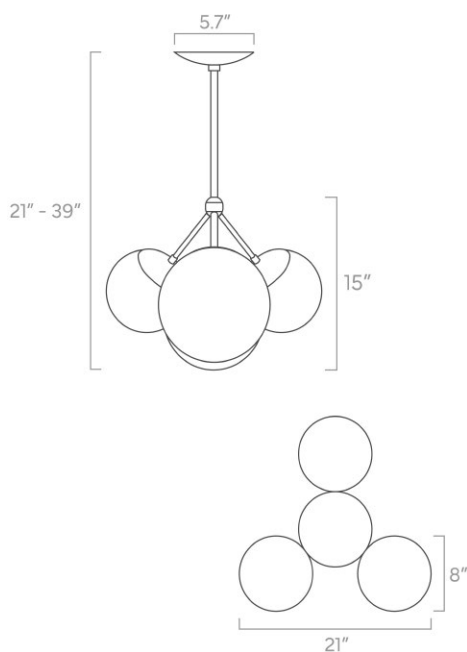

Dimensions

21" x 21" x 15"

Weight

9 lb

Installed Height

21" - 39"

Rating

- (4) Medium base E26 sockets
- 120V, MAX 15W per socket
- Recommend Type A or Type G bulbs (not included)

Certifications

- UL listed for damp locations in USA & Canada.

Configuration

- Hardwired
- Dimmable with compatible bulbs & dimmer
- Includes (1) 12" + (2) 6" rods to vary installed height. Extension rods available.

Materials

- Brass
- Opal glass

Engage

duttonbrown.com/engage