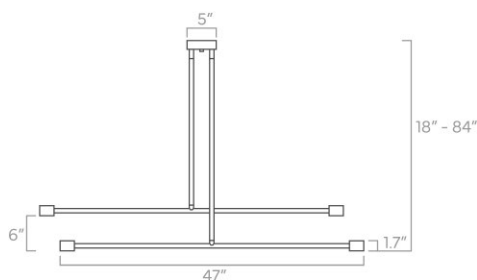

Dimensions

42" x 26" x 13"

Weight

12 lb

Installed Height

17" - 35"

Rating

- (4) Medium base E26 sockets
- 120V, MAX 15W per socket
- Recommend Type A or Type G bulbs (not included)

Dimensions

29" x 1.7" x 1.7" (2 rotatable tiers)

Weight

Variable

Installed Height

18", 24", 36", 48", 60", 72", or 84"

Rating

- (4) Medium base E26 sockets
- 120V, MAX 15W per socket
- Recommend Type A or Type G bulbs (not included)

duttonbrown.com/finishes

Dimensions

47" x 1.7" x 1.7" (2 rotatable tiers)

Weight

Variable

Installed Height

18", 24", 36", 48", 60", 72", or 84"

Rating