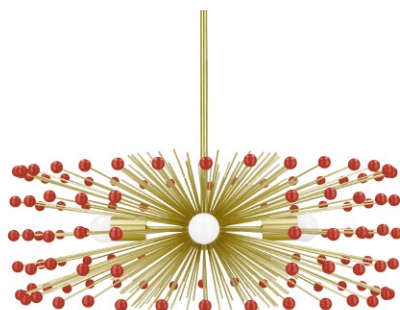

Materials

- Aluminum
- Brass

Certifications

- UL listed for damp locations in USA & Canada.

Engage

duttonbrown.com/engage

Beaded Urchin Chandelier 27"

SKU: 10403-27