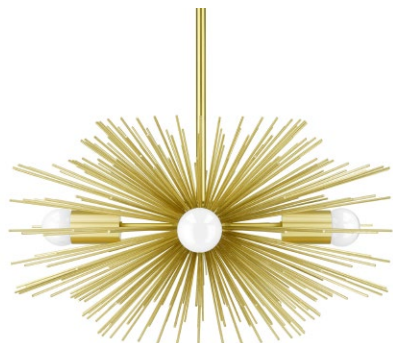

Urchin Chandelier 20"

SKU: 10401-20

Finish Options

● Brass

Color Options

None

duttonbrown.com/finishes

Dimensions

20" x 20" x 11"

Weight

10 lb

Installed Height

17" - 35"

Rating

- (4) Medium base E26 sockets
- 120V, MAX 15W per socket
- Recommend Type A or Type G bulbs (not included)

Configuration