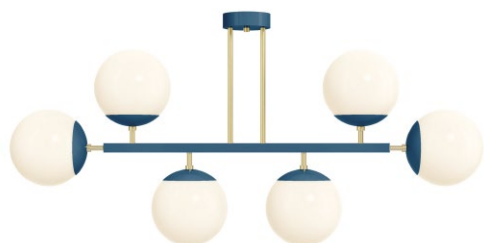

Materials

- Aluminum
- Brass
- Opal glass

Certifications

- UL listed for damp locations in USA & Canada.

Engage

duttonbrown.com/engage

Big Axia Chandelier

SKU: 30606