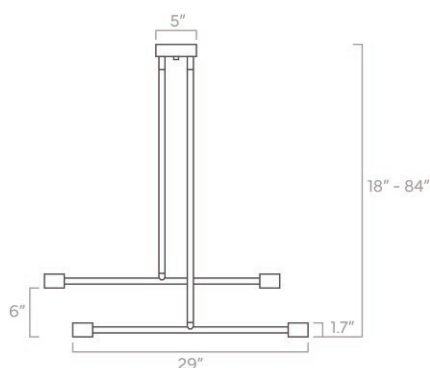

Dimensions

42" x 26" x 13"

Weight

12 lb

Installed Height

17" - 35"

Rating

- (4) Medium base E26 sockets
- 120V, MAX 15W per socket
- Recommend Type A or Type G bulbs (not included)

Dimensions

29" x 1.7" x 1.7" (2 rotatable tiers)

Weight

Variable

Installed Height

18", 24", 36", 48", 60", 72", or 84"

Rating

- (4) Medium base E26 sockets
- 120V, MAX 15W per socket
- Recommend Type A or Type G bulbs (not included)