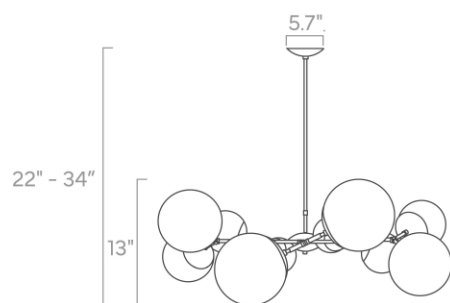

Color Options

- White
- Bone
- Spa
- Python Green
- Lagoon
- Cobalt
- Slate Blue
- Ochre
- Orange
- Riding Hood Red
- Barely
- Chalk
- Black

duttonbrown.com/finishes

Dimensions

46" x 46" x 13"

Weight

20 lb

Installed Height