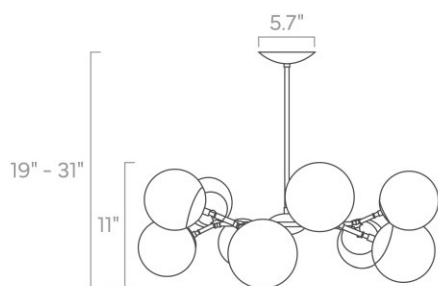

Dimensions

50" x 8" x 21"

Weight

17 lb

Installed Height

24" - 42"

Rating

- (6) Medium base E26 sockets
- 120V, MAX 15W per socket
- Recommend Type A or Type G bulbs (not included)

- White
- Bone
- Spa
- Python Green
- Lagoon
- Cobalt
- Slate Blue
- Ochre
- Orange
- Riding Hood Red
- Barely
- Chalk
- Black

duttonbrown.com/finishes

Dimensions

32" x 32" x 11"

Weight

16 lb

Installed Height