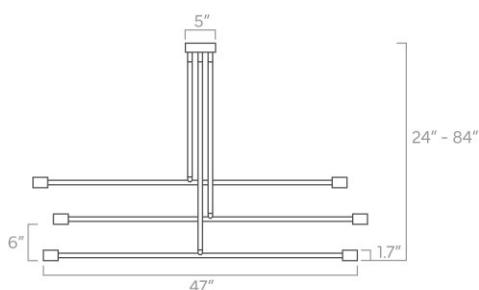

Dimensions

29" x 1.7" x 1.7" (3 rotatable tiers)

Weight

Variable

Installed Height

24", 36", 48", 60", 72", and 84"

Rating

- (6) Medium base E26 sockets
- 120V, MAX 15W per socket
- Recommend Type A or Type G bulbs (not included)

duttonbrown.com/finishes

Dimensions

47" x 1.7" x 1.7" (3 rotatable tiers)

Weight

Variable

Installed Height

24", 36", 48", 60", 72", and 84"

Rating