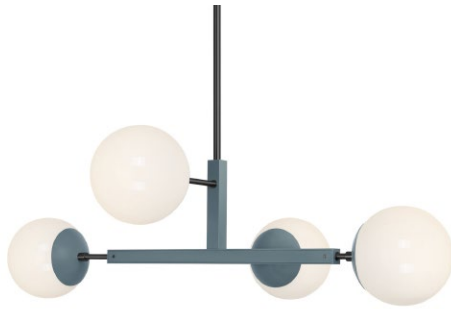

Materials

- Brass
- Opal glass

Engage

duttonbrown.com/engage

Status Chandelier

SKU: 30405

Finish Options

- Brass
- Nickel
- Black