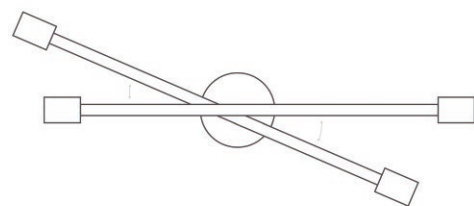

Dimensions

29" x 1.7" x 1.7" (2 rotatable tiers)

Weight

Variable

Installed Height

18", 24", 36", 48", 60", 72", or 84"

Rating

- (4) Medium base E26 sockets
- 120V, MAX 15W per socket
- Recommend Type A or Type G bulbs (not included)

Configuration

- Hardwired
- Dimmable with compatible bulbs & dimmer
- Includes pre-cut rods to install at specified heights. Increased height available by request.

Materials

- Aluminum
- Brass

Certifications

- UL listed for dry locations in USA & Canada. Damp location by request.