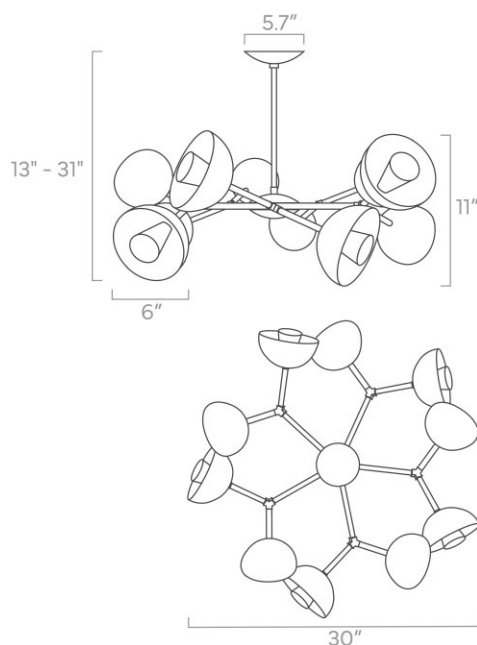

Color Options

- White
- Bone
- Spa
- Python Green
- Lagoon
- Cobalt
- Slate Blue
- Ochre
- Orange
- Riding Hood Red
- Barely
- Chalk
- Black

duttonbrown.com/finishes

Dimensions

30" x 30" x 11"

Weight

12 lb

Installed Height