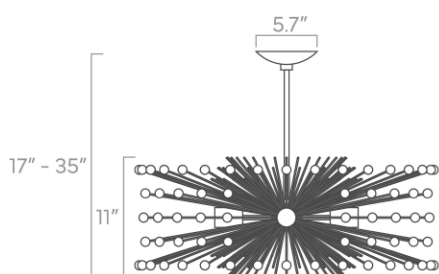

Dimensions

27" x 27" x 11"

Weight

14 lb

Installed Height

17" - 35"

Configuration

- Hardwired
- Dimmable with compatible bulbs & dimmer
- Includes (1) 12" + (2) 6" rods to vary installed height. Extension rods available.