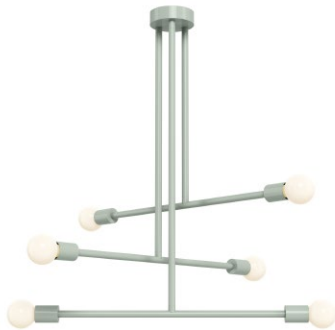

Materials

- Aluminum
- Brass

Certifications

- UL listed for dry locations in USA & Canada. Damp location by request.

Engage

duttonbrown.com/engage

Commander Chandelier 29"

SKU: 60600

Dimensions

29" x 1.7" x 1.7" (3 rotatable tiers)

Weight

Variable

Installed Height

24", 36", 48", 60", 72", and 84"

Rating

- (6) Medium base E26 sockets
- 120V, MAX 15W per socket
- Recommend Type A or Type G bulbs (not included)