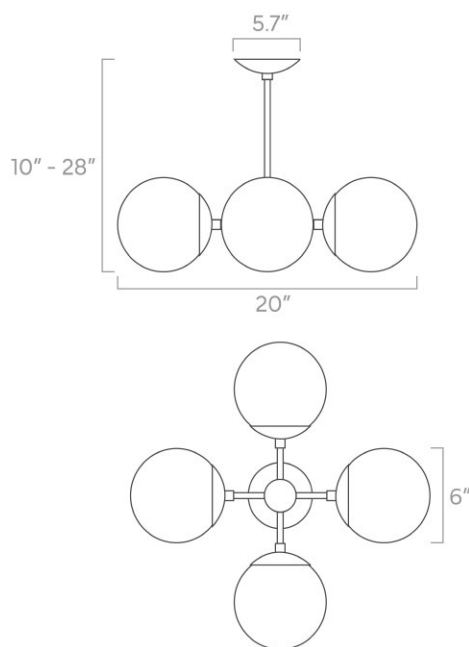

20" x 20" x 11"

Weight

10 lb

Installed Height

17" - 35"

Rating

- (4) Medium base E26 sockets
- 120V, MAX 15W per socket
- Recommend Type A or Type G bulbs (not included)

Configuration

duttonbrown.com/finishes

Dimensions

27" x 27" x 11"

Weight

11 lb

Installed Height

17" - 35"

Rating

Dimensions

28" x 28" x 10"

Weight

5 lb

Installed Height

14" - 32"

Rating

- (18) Candelabra base E12 sockets
- 120V, MAX 25W per socket
- Recommend G16 candelabra bulbs (not included)

duttonbrown.com/finishes

Dimensions

20" x 20" x 6"

Weight

7 lb

Installed Height

10" - 28"

Rating