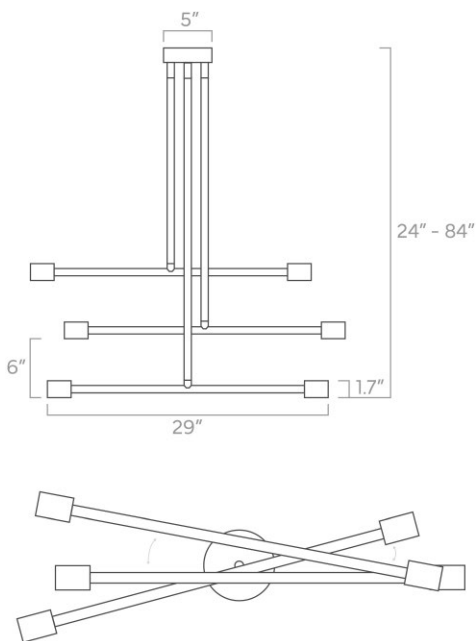

Dimensions

42" x 26" x 21"

Weight

15 lb

Installed Height

25" - 43"

Rating

- (5) Medium base E26 sockets
- 120V, MAX 15W per socket
- Recommend Type A or Type G bulbs (not included)

Dimensions

29" x 1.7" x 1.7" (2 rotatable tiers)

Weight

Variable

Installed Height

18", 24", 36", 48", 60", 72", or 84"

Rating

- (4) Medium base E26 sockets
- 120V, MAX 15W per socket
- Recommend Type A or Type G bulbs (not included)

duttonbrown.com/finishes

Dimensions

47" x 1.7" x 1.7" (2 rotatable tiers)

Weight

Variable

Installed Height

18", 24", 36", 48", 60", 72", or 84"

Rating

Dimensions

29" x 1.7" x 1.7" (3 rotatable tiers)

Weight

Variable

Installed Height

24", 36", 48", 60", 72", and 84"

Rating

- (6) Medium base E26 sockets
- 120V, MAX 15W per socket
- Recommend Type A or Type G bulbs (not included)