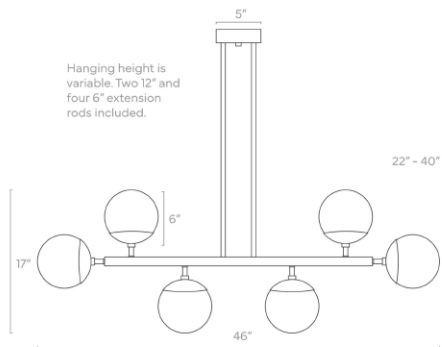

Dimensions

42" x 26" x 21"

Weight

15 lb

Installed Height

25" - 43"

Rating

- (5) Medium base E26 sockets
- 120V, MAX 15W per socket
- Recommend Type A or Type G bulbs (not included)

- White
- Bone
- Spa
- Python Green
- Lagoon
- Cobalt
- Slate Blue
- Ochre
- Orange
- Riding Hood Red
- Barely
- Chalk
- Black

duttonbrown.com/finishes

Dimensions

46" x 6" x 17"

Weight

12 lb

Installed Height