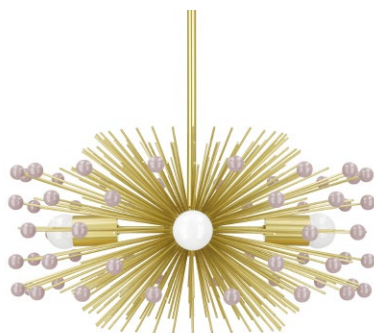

Materials

- Aluminum
- Brass

Certifications

- UL listed for damp locations in USA & Canada.

Engage

duttonbrown.com/engage

Beaded Urchin Chandelier 20"

SKU: 10403-20