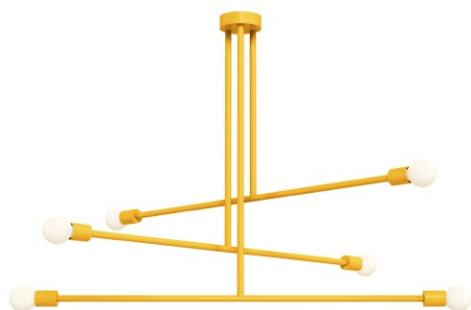

Materials

- Aluminum
- Brass

Engage

duttonbrown.com/engage

Commander Chandelier 47"

SKU: 60601

Color Options

- | | |
|--------------|-----------------|
| White | Ochre |
| Bone | Orange |
| Spa | Riding Hood Red |
| Python Green | Barely |
| Lagoon | Chalk |
| Cobalt | Black |
| Slate Blue | |

duttonbrown.com/finishes

Dimensions

47" x 1.7" x 1.7" (3 rotatable tiers)

Weight

Variable

Installed Height

24", 36", 48", 60", 72", and 84"

Rating