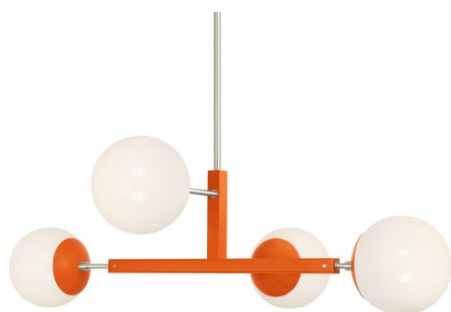

Big Status Chandelier

SKU: 30407

Finish Options

- Brass
- Nickel
- Black

Color Options

- White
- Bone
- Spa
- Python Green
- Lagoon
- Cobalt
- Slate Blue
- Ochre
- Orange
- Riding Hood Red
- Barely
- Chalk
- Black

duttonbrown.com/finishes

Dimensions

42" x 26" x 13"

Weight

12 lb

Installed Height

17" - 35"

Rating

- (4) Medium base E26 sockets
- 120V, MAX 15W per socket
- Recommend Type A or Type G bulbs (not included)

Certifications

- UL listed for damp locations in USA & Canada.

Configuration

- Hardwired
- Dimmable with compatible bulbs & dimmer
- Includes (1) 12" + (2) 6" rods to vary installed height. Extension rods available.

Materials

- Aluminum
- Brass
- Opal glass

Engage

duttonbrown.com/engage