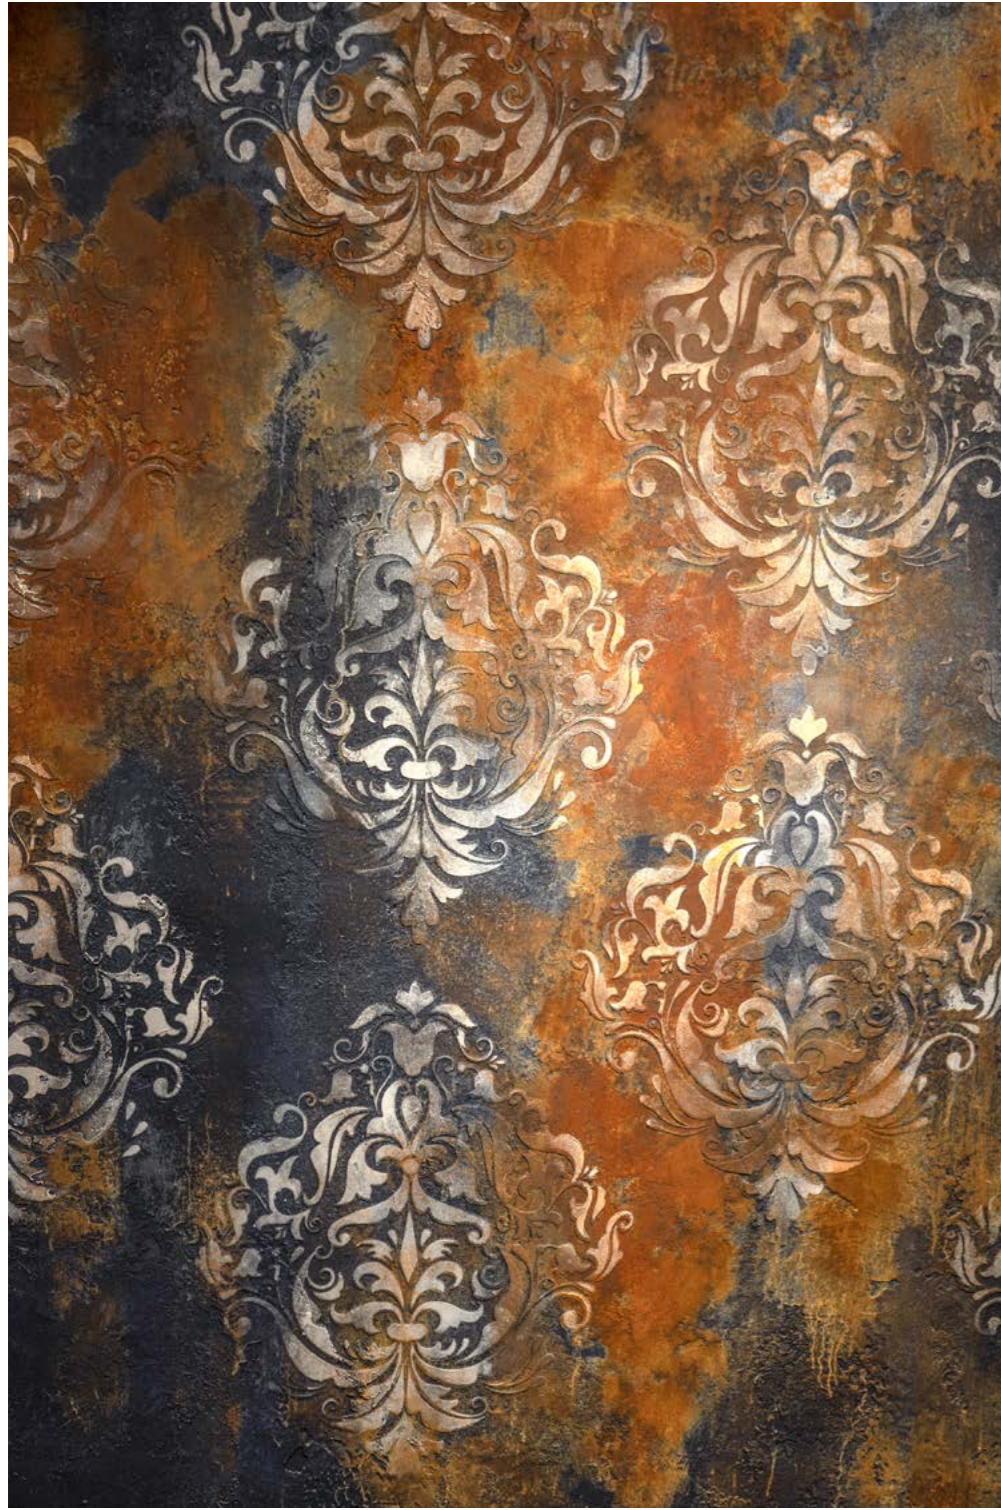

GIRANDOLE

Terre de Lune
Co-Acryl
Oxyd Iron
Stencil S5, S17