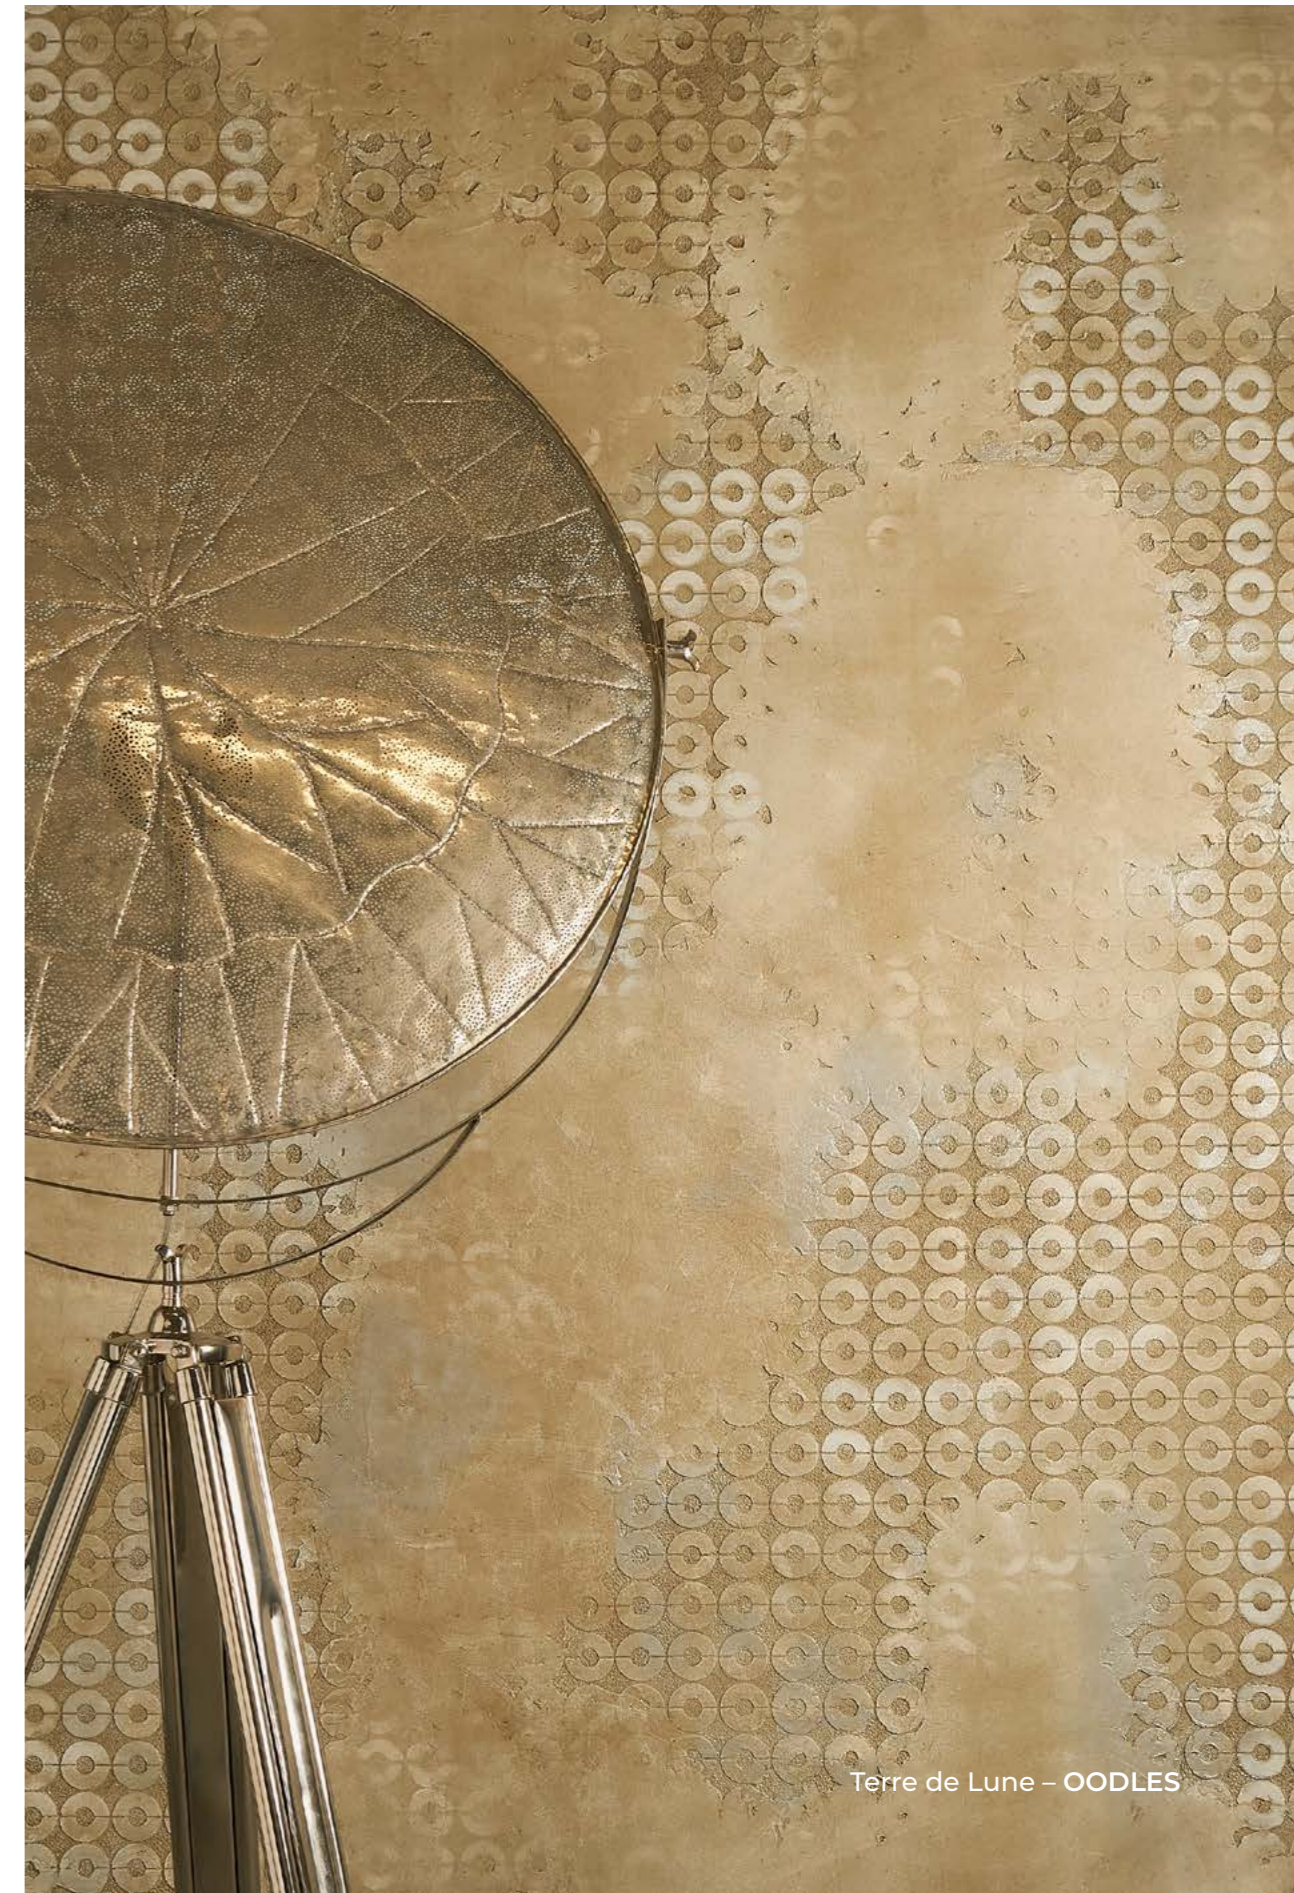

HANDMADE | TAILOR-MADE DESIGNS

01

ABSTRACT

**GOLDEN CRUST**

Terre de Lune  
Co-Acryl  
Mixture  
Gold Leaf

Terre de Lune – GOLDEN CRUST

**OODLES**  
Terre de Lune  
Stencil S3  
Co-Acryl

Terre de Lune – OODLES