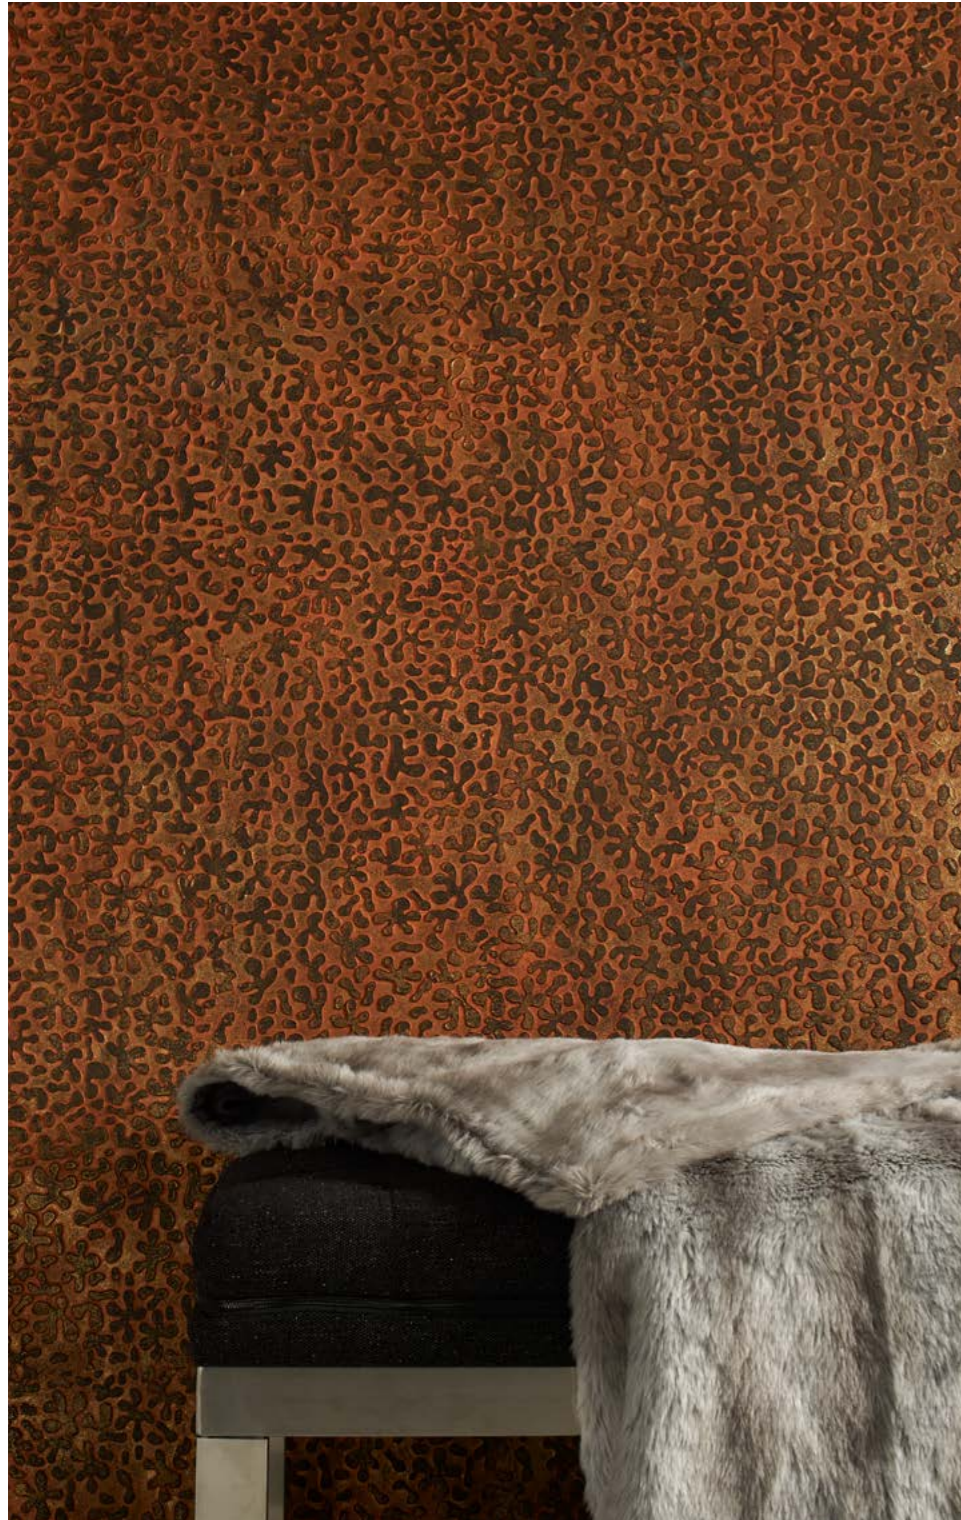

Toile Tissée – FASCINATING

**MELT**

Terre de Lune  
Gold Leaf  
French Polish

Terre de Lune - MELT

3D Roche – LEIGHTON

**LEIGHTON**  
3D Roche  
Silver Leaf

Shellac  
Scumble

**GOUTTE D'EAU**