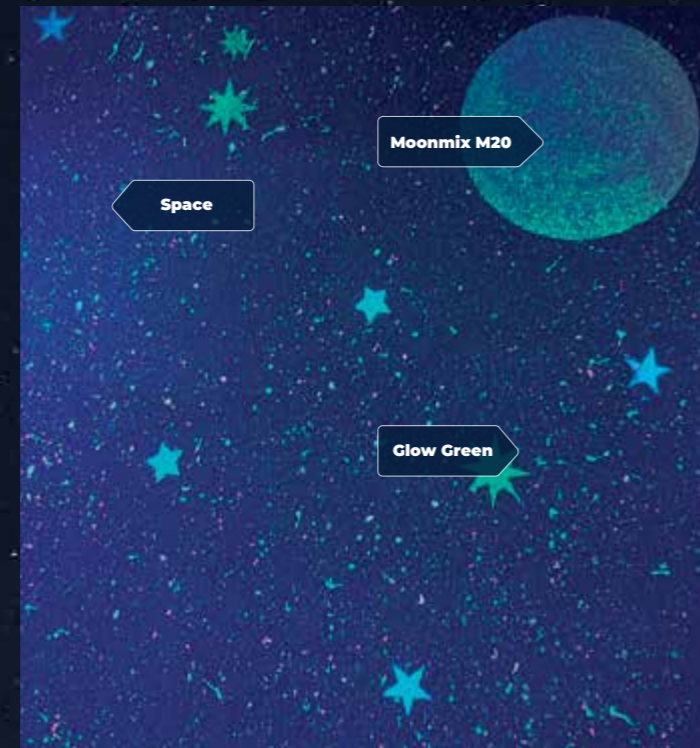

Green

Magenta

Red

Blue

3. MOONMIX

M10

M20

M5

4. SPACE

5. GLOW +8 Hrs

Blue 8H

Blue Green 8H

Yellow Green 8H

Glow Green

6. BIOFELT

Biofelt Blue