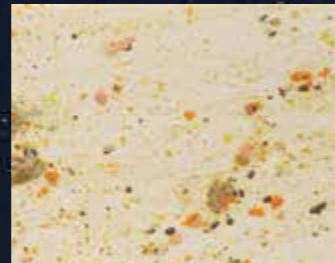

CONNO

COLORTEK®

Aurora Lights

1. FLUO PAINT

Yellow

Orange

Mandarine

Pink

Green

Magenta

Red

Blue

3. MOONMIX

M10

M20

M5

4. SPACE

5. GLOW +8 Hrs

Blue 8H

Blue Green 8H

Yellow Green 8H

Glow Green

6. BIOFELT

Biofelt Blue