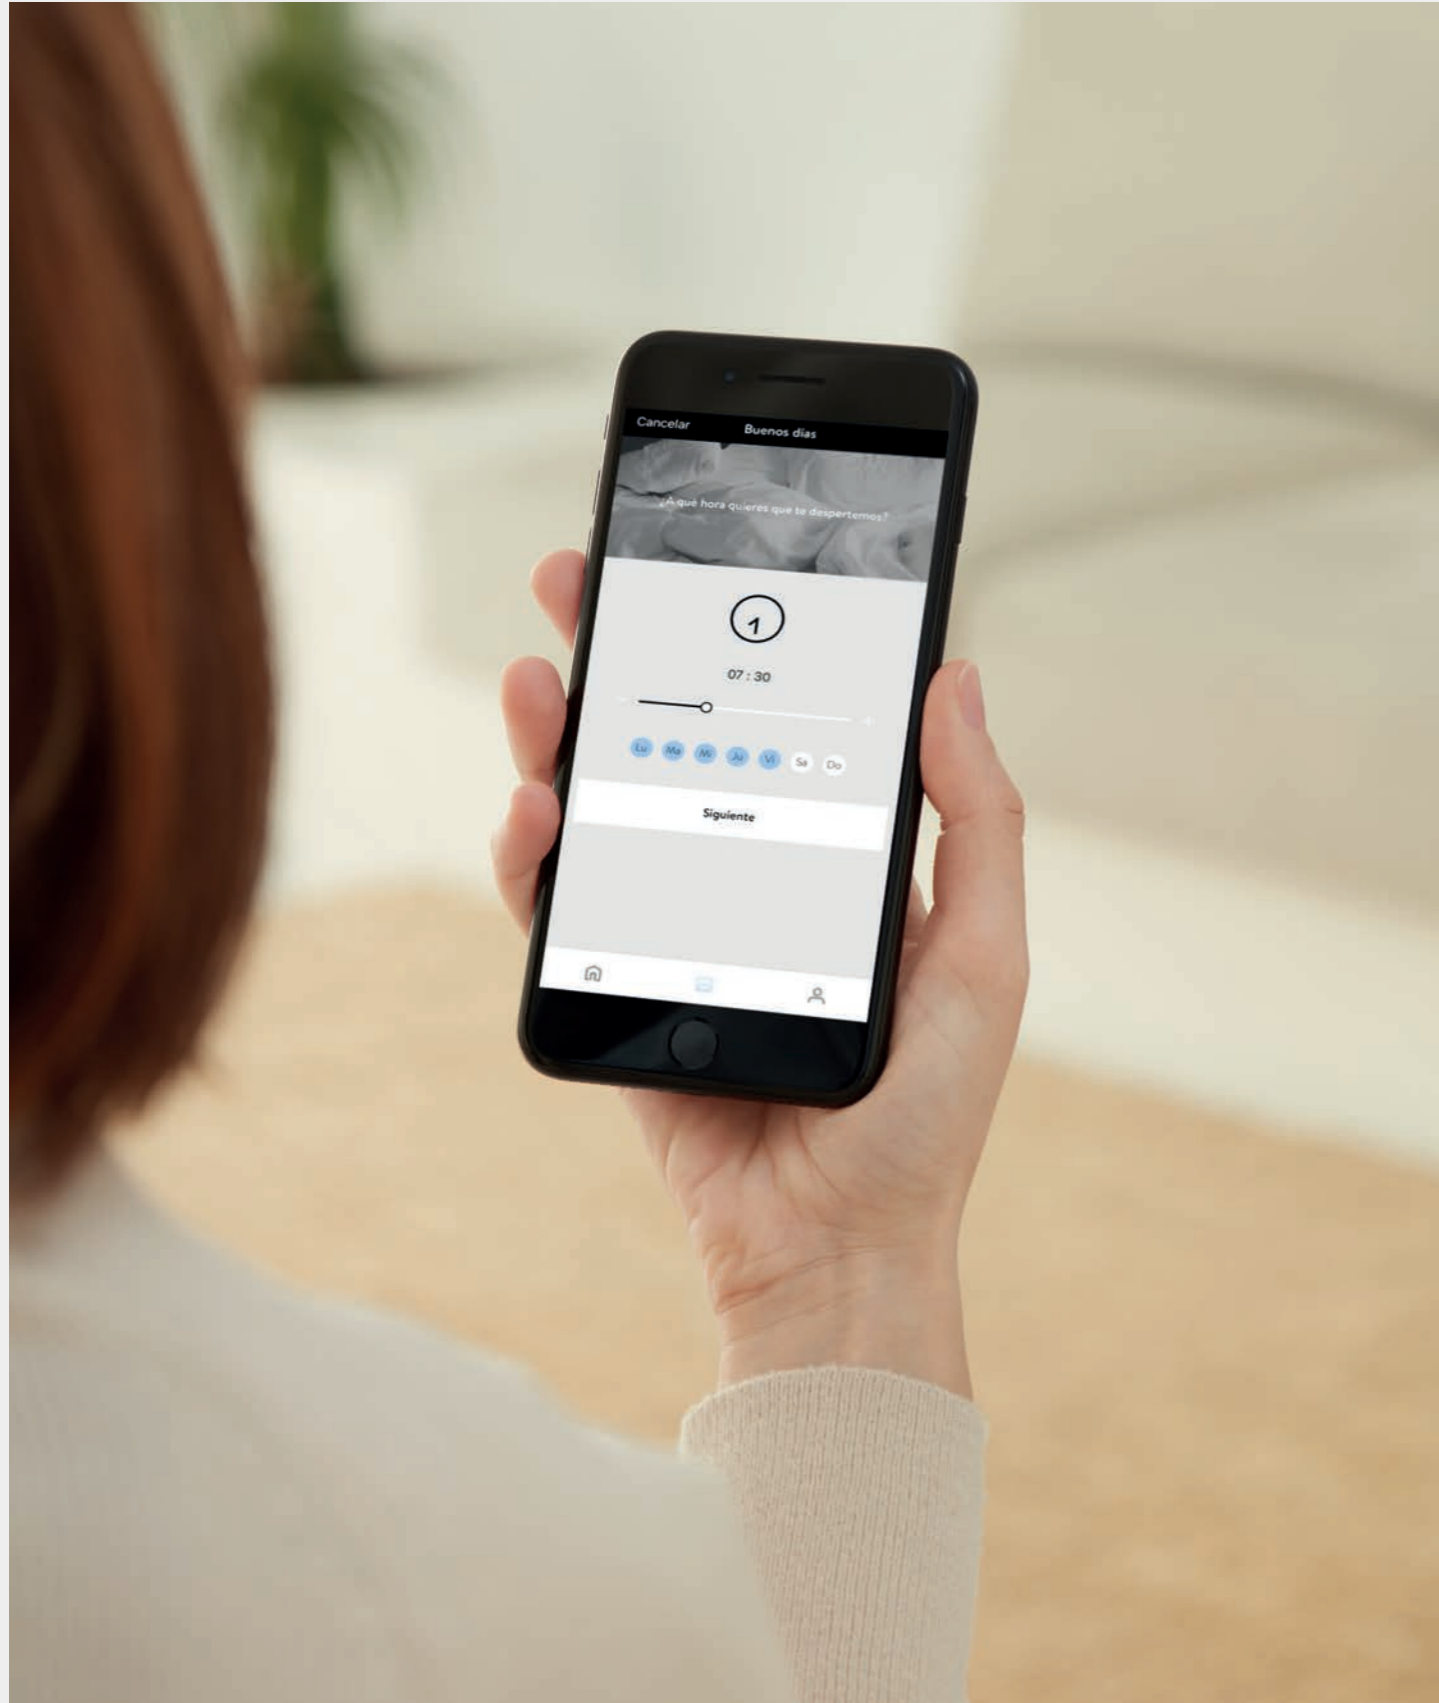

iO MASTER BLINDS SWITCH
Centralise and switch all the blinds in your home.

iO MASTER SWITCH
Send simultaneous orders to other iO mechanisms.

All under your command. These mechanisms give you central control, even for different devices, just by pressing a rocker.

Presenting the Master Experience Keypad.* Superior control to launch several actions at once, just by pressing a single rocker.

Configure it and enjoy a customized experience, with modes like Good Morning, Sweet Dreams, Presence simulation, Timed Experiences, and more.

*Only available with Simon iO HUB.

For better intuition,
simplify usability.

SIMON iO APP

43

Available in:

The Simon iO App is the definition of intelligence. It's an application that recognises all the iO devices in your home: blinds, switches, and thermostats.

It intuitively controls things like temperature and lighting, from your smartphone, no matter where you are.

VOICE ASSISTANTS

For better performance,
simplify communication.

To change your home's environment at will, all you have to do is ask. Your voice controls all the connected Simon iO devices.