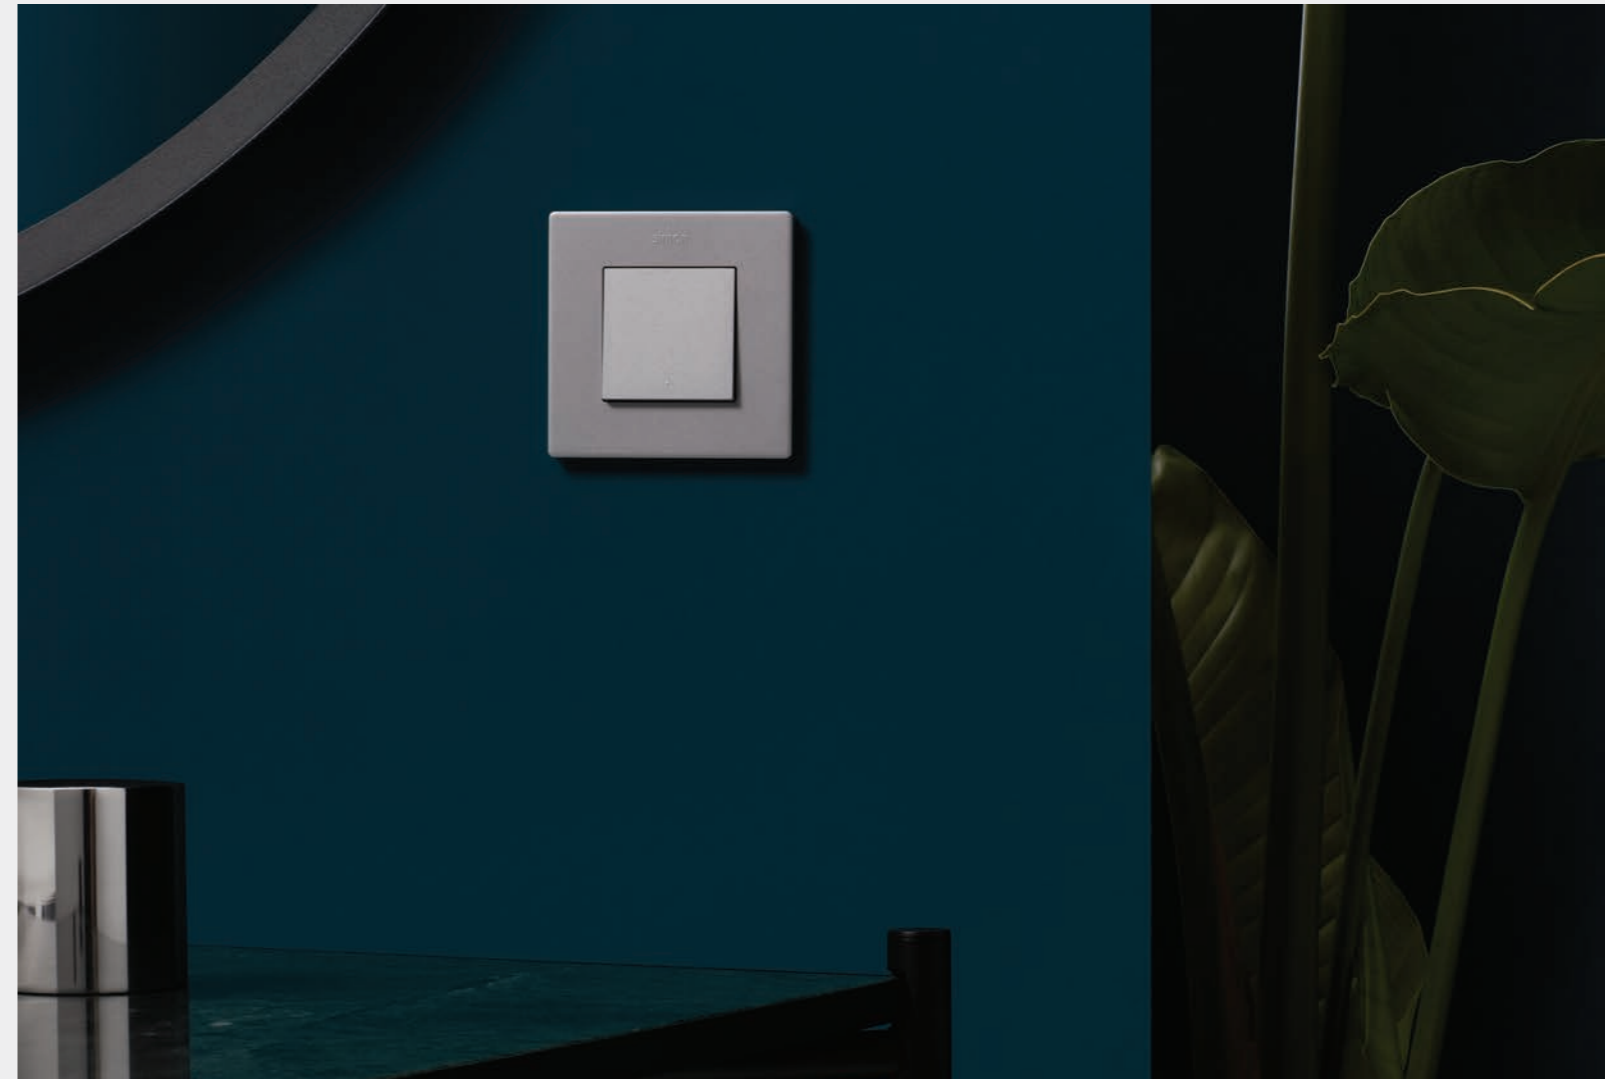

The whole collection is made up of three main elements: the mechanisms, the frames and the frame-holders.

Both the frames and frame-holders are modular, so they can be configured with the desired features.