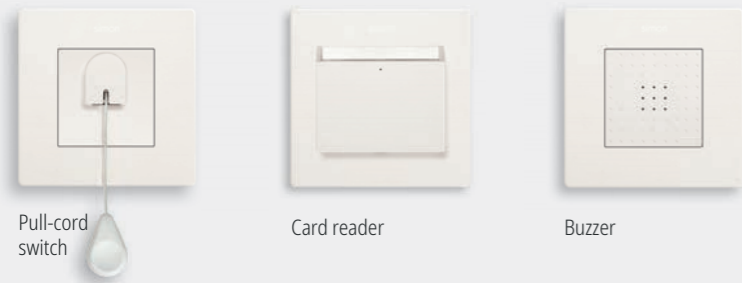

Minima Design Frames

62

You can exchange the switches for other features in the collection: socket outlets, USB, master switches, dimmable, blinds or iO switches...

Icon Design Frames

63

Mechanisms

MINIMA

Switch / 2-way switch
Intermediate Switch /
Push-button switch

iO switch

Light symbol

Bell symbol

Indicators

ICON

Switch / 2-way switch
Intermediate Switch /
Push-button switch

iO switch

Light symbol

Bell symbol

Indicators

Pull-cord
switch

Card reader

Buzzer

Socket outlets

SOCKET OUTLETS

CLEAN schuko

Socket outlet

Two-pole socket outlet

iO socket

USB CHARGING

Monoblock 2-way switch
+ USB

Monoblock CLEAN schuko
+ 2 USB

USB Type C + USB Type A

USB Type A + USB Type A