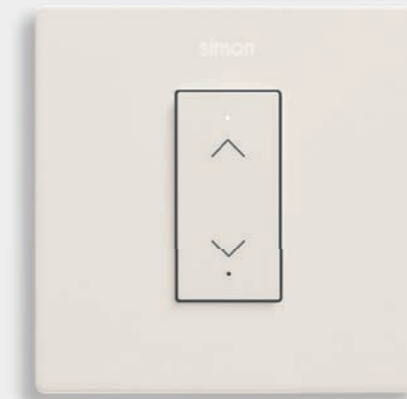

iO MASTER BLINDS SWITCH
Centralise and switch all the blinds in your home.