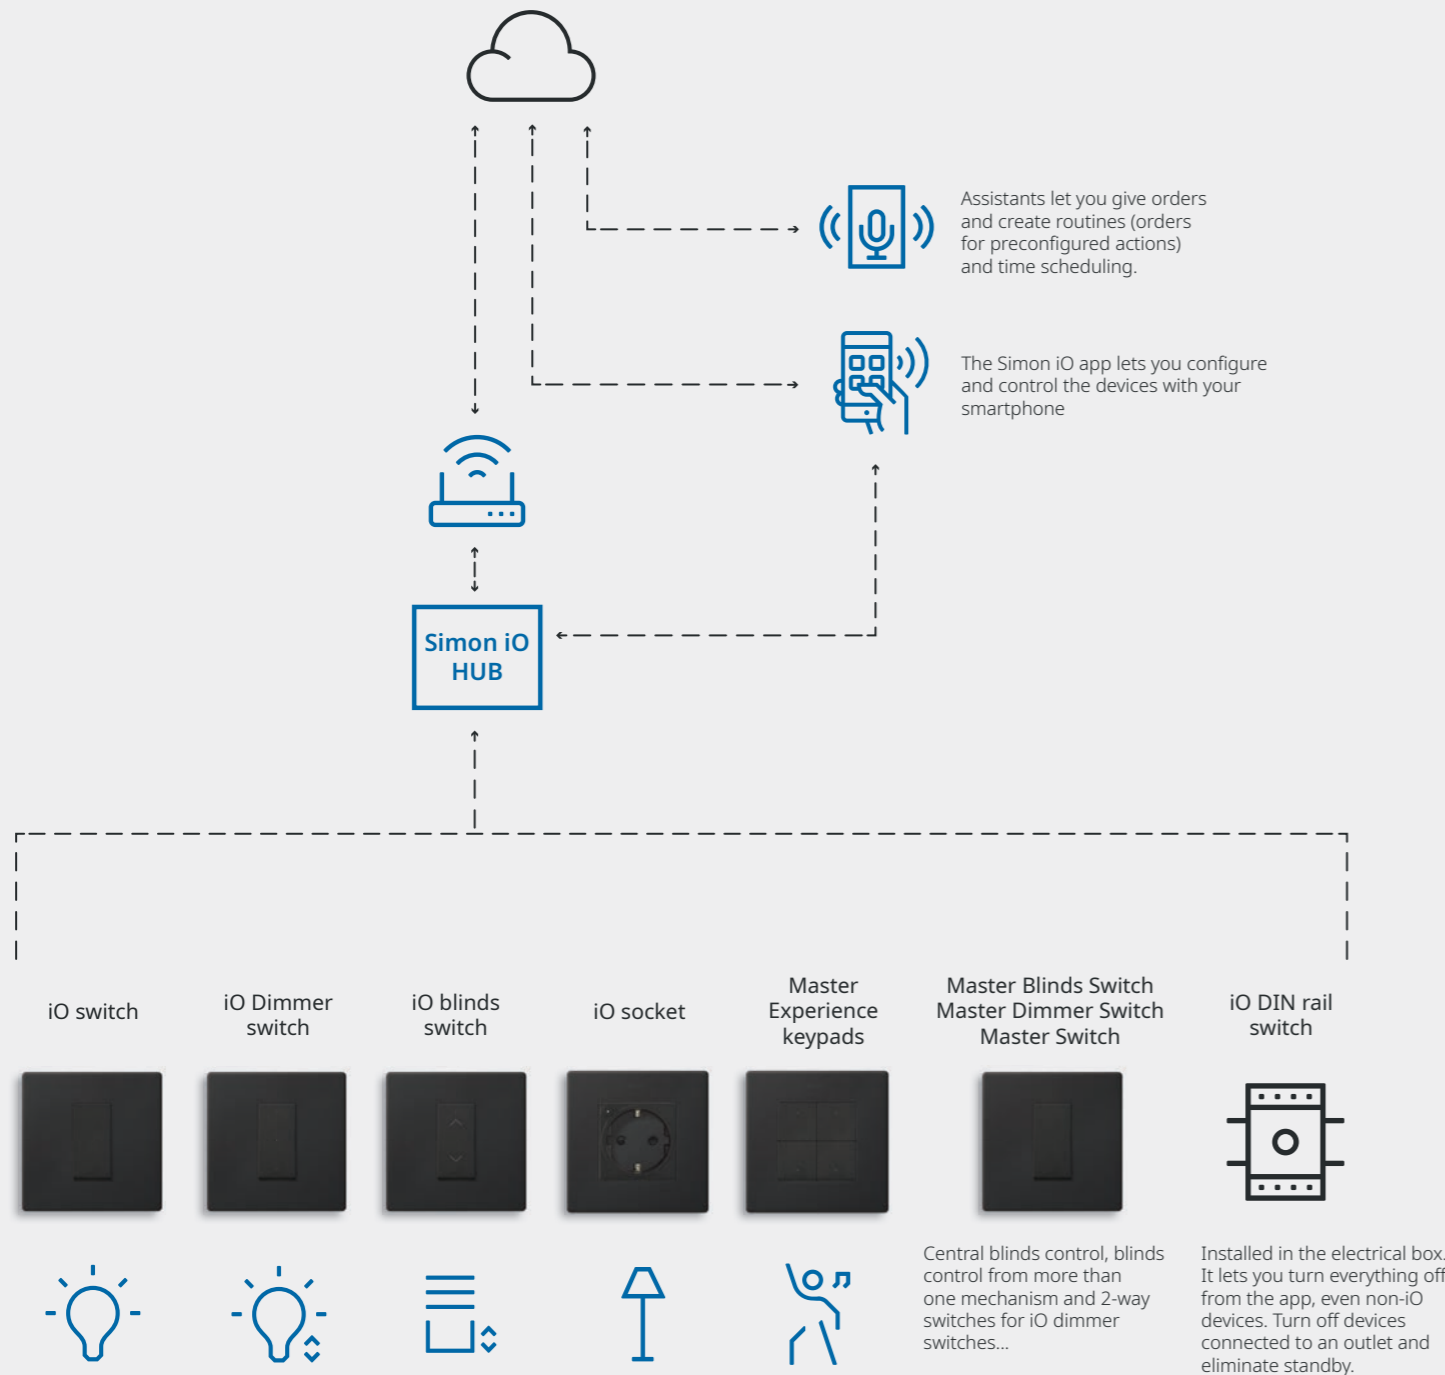

- All you need is iO devices with an integrated Wi-Fi connection, no HUB required*
- Interaction via the device, voice assistants and the Simon iO app
- Works with Hey Google and Amazon Alexa

* Up to 10 devices. Complete the connectivity with more features by adding a HUB.

FEATURES:

- Remote control of devices and presence simulation
- Blinds control
- Central blinds control
- Light dimming
- Control of plugged-in devices
- Additional features for your devices: power consumption control, switching-on ramps, pilot light signalling and timing

31

Discover much more at:

Better connectivity with HUB.

Complete your home's connectivity with more features by adding a HUB.

Besides all the features available without a HUB, you have:

BENEFITS:

- Complete experience customization
- Time scheduling
- Improved experience synchronization and speed
- Unlimited iO devices
- Keypads to launch experiences (p. 40)

* According to router availability.

FEATURES:

- **Experiences: Welcome - Everything off - Good morning - Sweet dreams...**
- **Time scheduling**
- **Remote control of devices and presence simulation**
- **Blinds control**
- **Central blinds control**
- **Lighting control**
- **2-way light switching**
- **Socket control**
- **Additional features for your devices: power consumption control, switching-on ramps, pilot light signalling and timing**