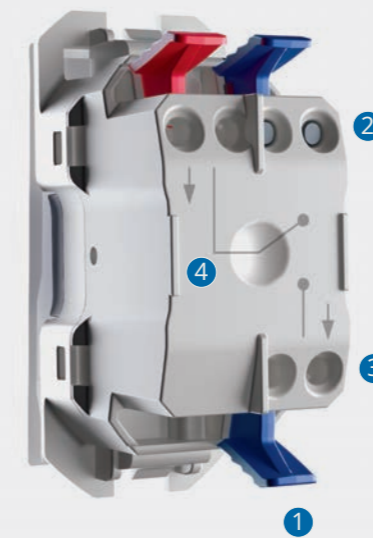

MONOBLOCKS

2-WAY SWITCH + USB A
2.1A

SOCKET + 2 USB

All for one and one for all. Monoblock modules are preconfigured kits that combine various features in a single block.

They're installed as a unit and don't require additional frames. The fusion of features allows a clean appearance with optimised dimensions.

INSTALLATION

For a better installation,
simplify the process.

SIMPLIFIED INSTALLATION

The simplification of Simon 270 includes the installation process, too. The electrical connections and mechanical fasteners have been improved, and they include an easy-to-place metal frame-holder.