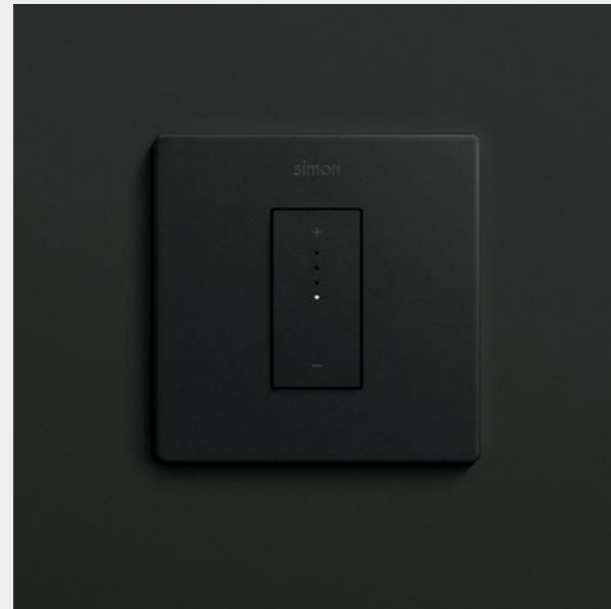

Discover much more at:

iO DEVICES - iO DIMMER SWITCH

USE

- Centre push - ON-OFF.
- Upper/lower push - gradually raise or lower the brightness.
- Held press - continuously raise or lower.
- 8 brightness levels - 4 lit signals with 2 brightness levels each.