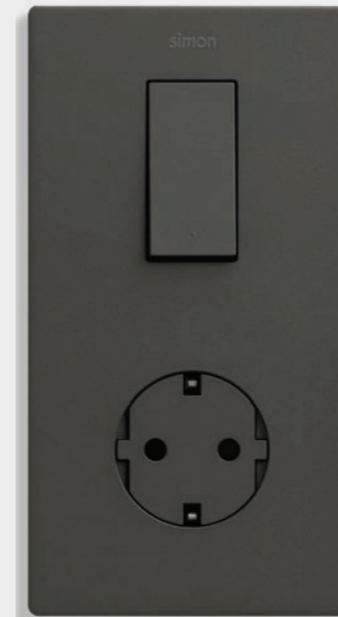

For a better appearance,
simplify the finishes.

TITANIUM

The 270 collection offers a range of colours and finishes intended to fit with any style. They blend in perfectly with any kind of materials, furniture or

décor. They're more than just part of your space, they help create your environment.