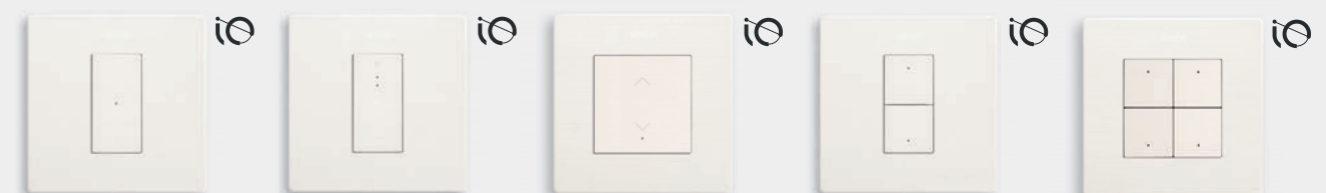

Master switches and keypads

iO Master Switch

iO Dimmer Switch

iO Master blinds switch

Two-Experience
iO Keypad

Four-Experience
iO Keypad