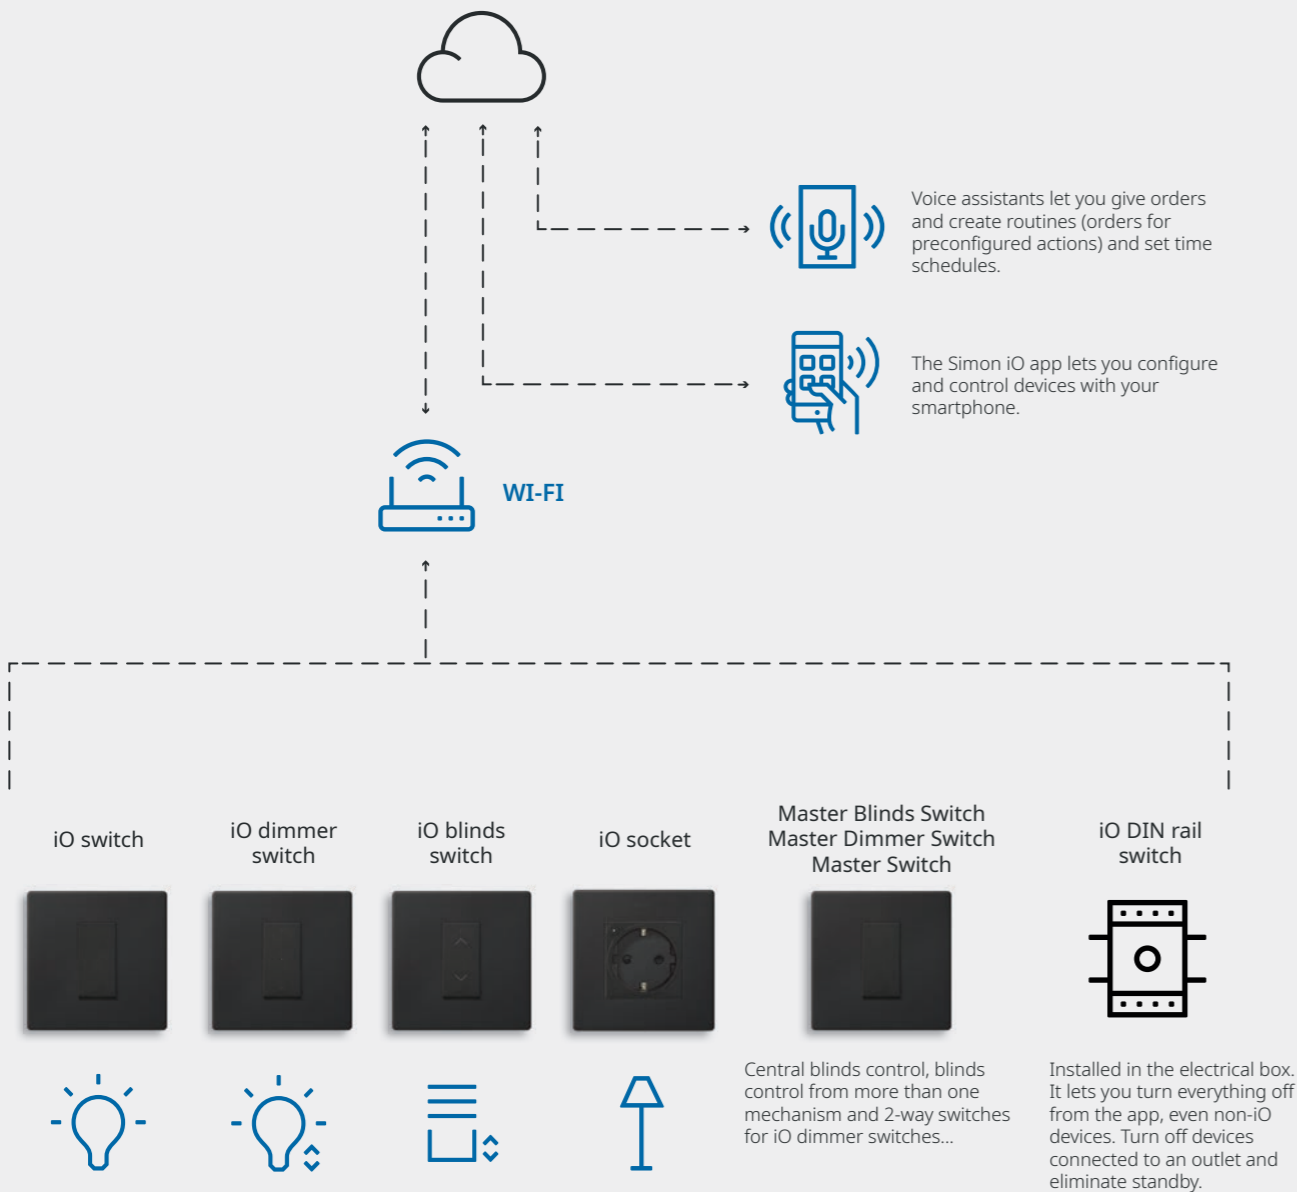

artificial lighting. Use standard wiring without buses or complex domotics boxes. For comfort, security and savings.

Connect to the Simon iO app and control your space. You don't even need a HUB. Just a router with a Wi-Fi connection is enough to create the atmosphere you need.

For better interaction,
simplify the connections.

- 1 iO Dimmer switch 
- 2 iO Socket 
- 3 iO Blinds 
- 4 iO Blinds 

- 5 iO Switch 
- 6 Blinds master (Central blinds control) 
- 7 Voice assistant 

Simplified connectivity without a HUB.

All the Simon 270 electronic devices are connected.

That makes them ideal for basic installations in your home, because they radically simplify connectivity. Just connect them to your Wi-Fi.

30

BENEFITS:

- All you need is iO devices with an integrated Wi-Fi connection, no HUB required*
- Interaction via the device, voice assistants and the Simon iO app
- Works with Hey Google and Amazon Alexa

* Up to 10 devices. Complete the connectivity with more features by adding a HUB.