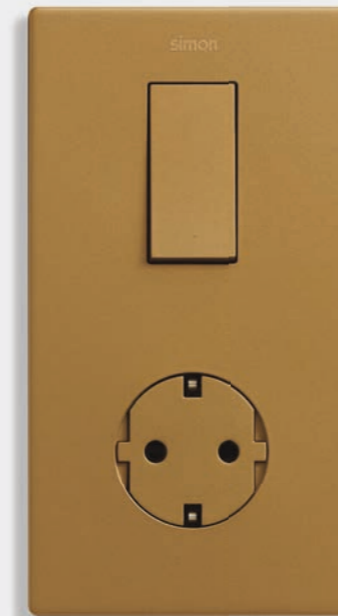

For a better appearance,
simplify the finishes.

GOLD

The 270 collection offers a range of colours and finishes intended to fit with any style. They blend in perfectly with any kind of materials, furniture or

décor. They're more than just part of your space, they help create your environment.