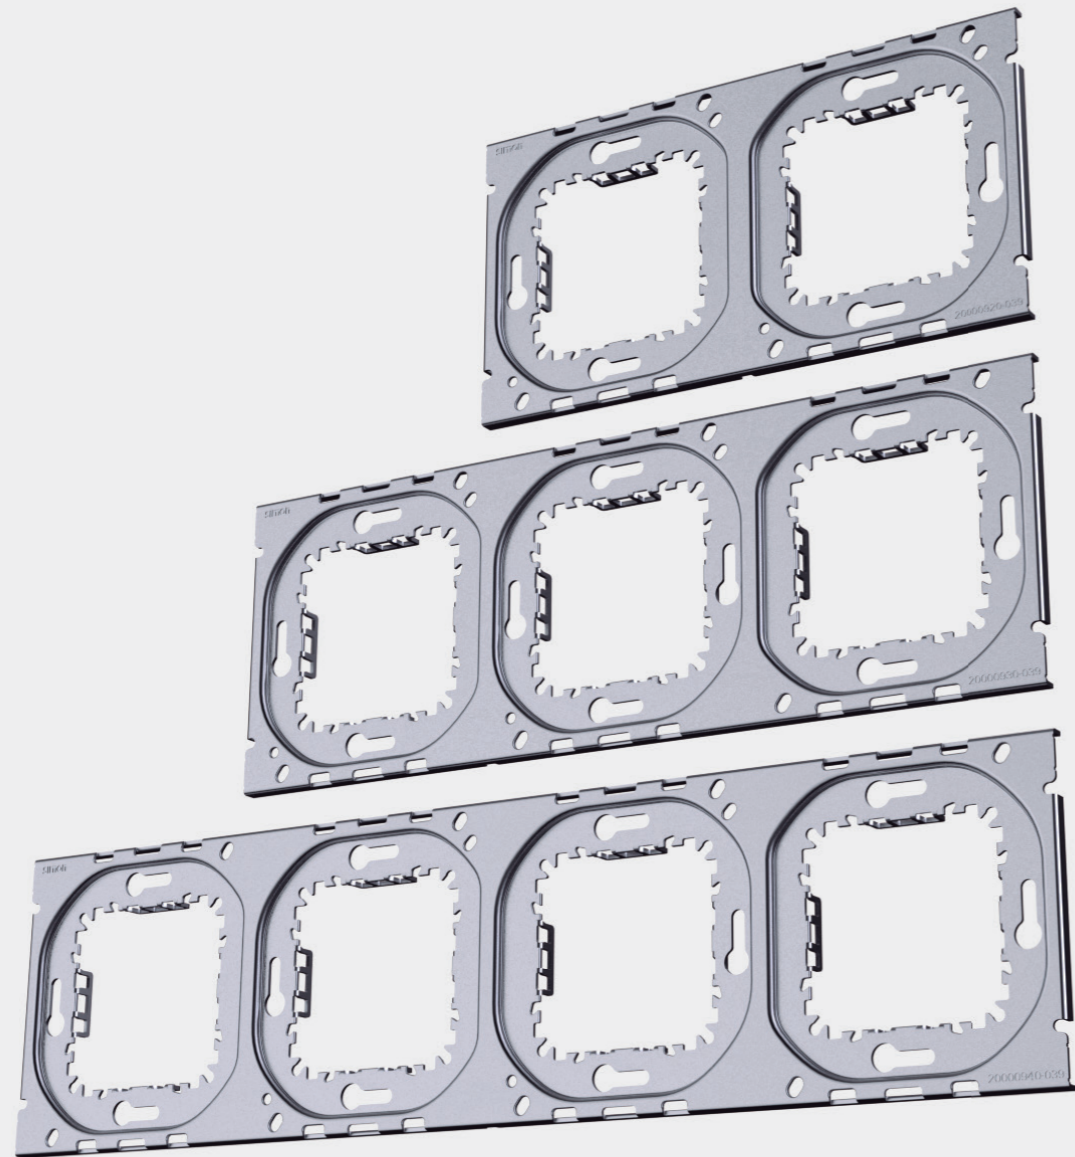

4. Outdoor installation diagram.
5. User-friendly coloured levers in the mechanisms.
6. All mechanisms include a rocker.

SOCKET OUTLET

1. Single-side wire input.
2. Fast terminal connection using screws.
3. Supplied with loosened screws.
4. Walls separating terminals.
5. Outdoor installation diagram.
6. All mechanisms include a pre-clipped cover.

SIMPLIFIED INSTALLATION

MULTIPLE FRAME-HOLDER

For better results,
simplify alignment.

The **metal** multiple frame-holders ensure a **perfectly aligned** installation that guarantees safety and **robustness**. With precise snap-fit and **easy installation**, as well as rigid support for a perfect finish on the wall.