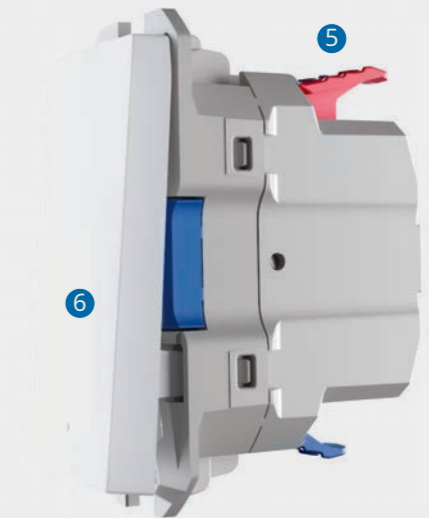

SIMPLIFIED INSTALLATION

The simplification of Simon 270 includes the installation process, too. The electrical connections and mechanical fasteners have been improved, and they include an easy-to-place metal frame-holder.