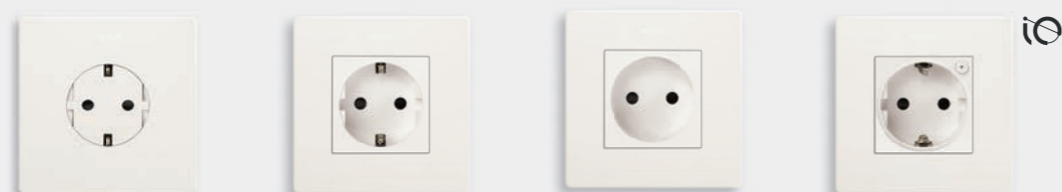

iO switch

Light symbol

Bell symbol

Indicators

ICON

Switch / 2-way switch
Intermediate Switch /
Push-button switch

iO switch

Light symbol

Bell symbol

Indicators

Pull-cord
switch

Card reader

Buzzer

Socket outlets

SOCKET OUTLETS

CLEAN schuko

Socket outlet

Two-pole socket outlet

iO socket

USB CHARGING

Monoblock 2-way switch
+ USB

Monoblock CLEAN schuko
+ 2 USB

USB Type C + USB Type A

USB Type A + USB Type A