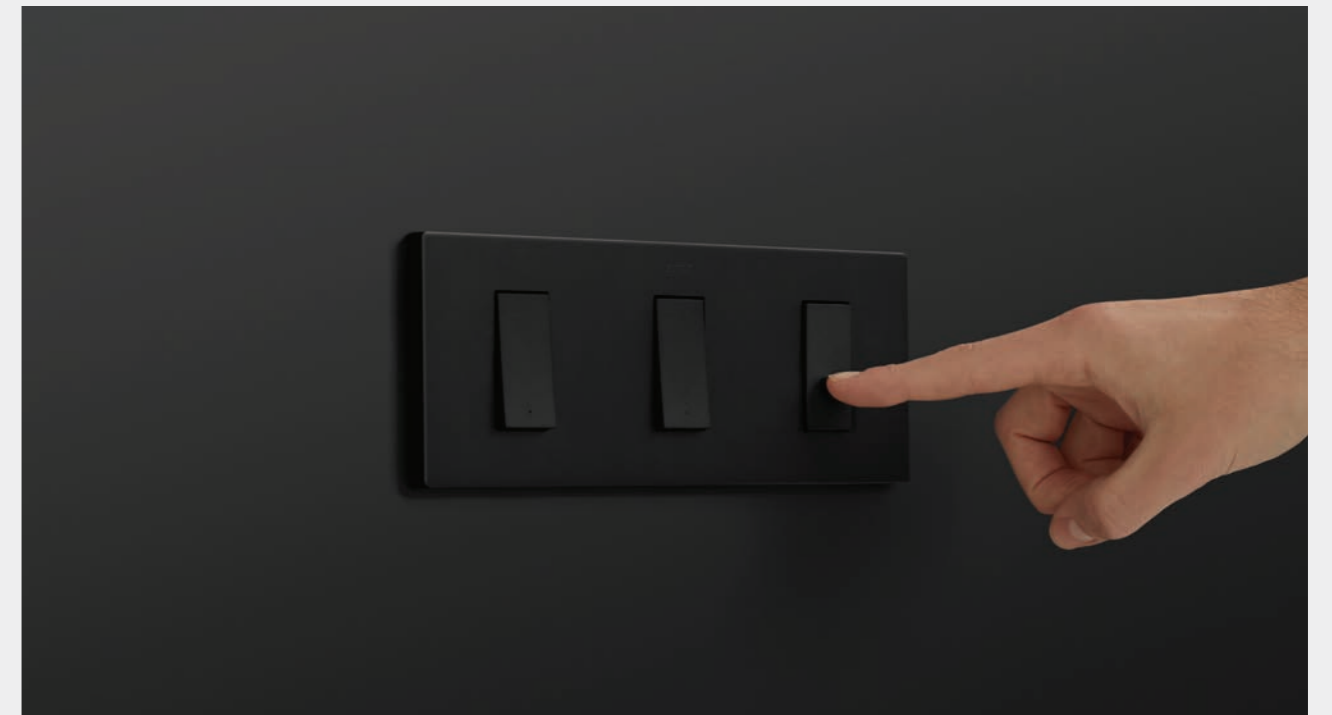

For better use, simplify the mechanism.

Simplification means getting rid of the extras. That's why we've removed all unnecessary elements, reducing the frame thickness by up to 35% and removing all types of ridges. That way, the frame seamlessly integrates into the wall,

along with the mechanisms, socket outlets and even the other frames. The finishes and materials have been standardised, for a light but heavy-duty design on both the frames and the rockers.

100% TOUCH

Practicality and appearance aren't at odds. In this collection, the different control mechanisms have the same usability and **progressive touch functionality**. The entire rocker surface is used and has a very pleasant, **uniform feel** with a

short and precise stroke. Plus, their **100% touch** mechanism means the rockers return to their **original positions**, so they're always in **perfect order** and harmony.