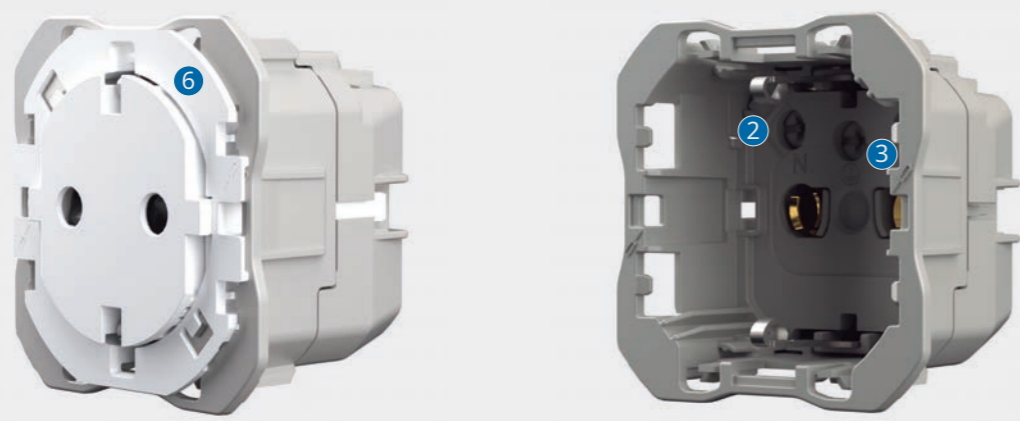

SOCKET OUTLET

1. Single-side wire input.
2. Fast terminal connection using screws.
3. Supplied with loosened screws.
4. Walls separating terminals.
5. Outdoor installation diagram.
6. All mechanisms include a pre-clipped cover.

SIMPLIFIED INSTALLATION