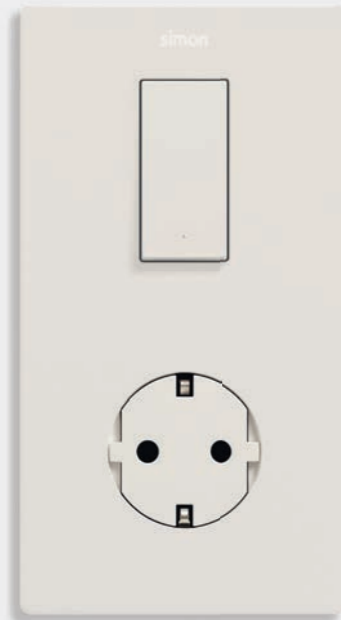

For a better appearance,
simplify the finishes.

WHITE