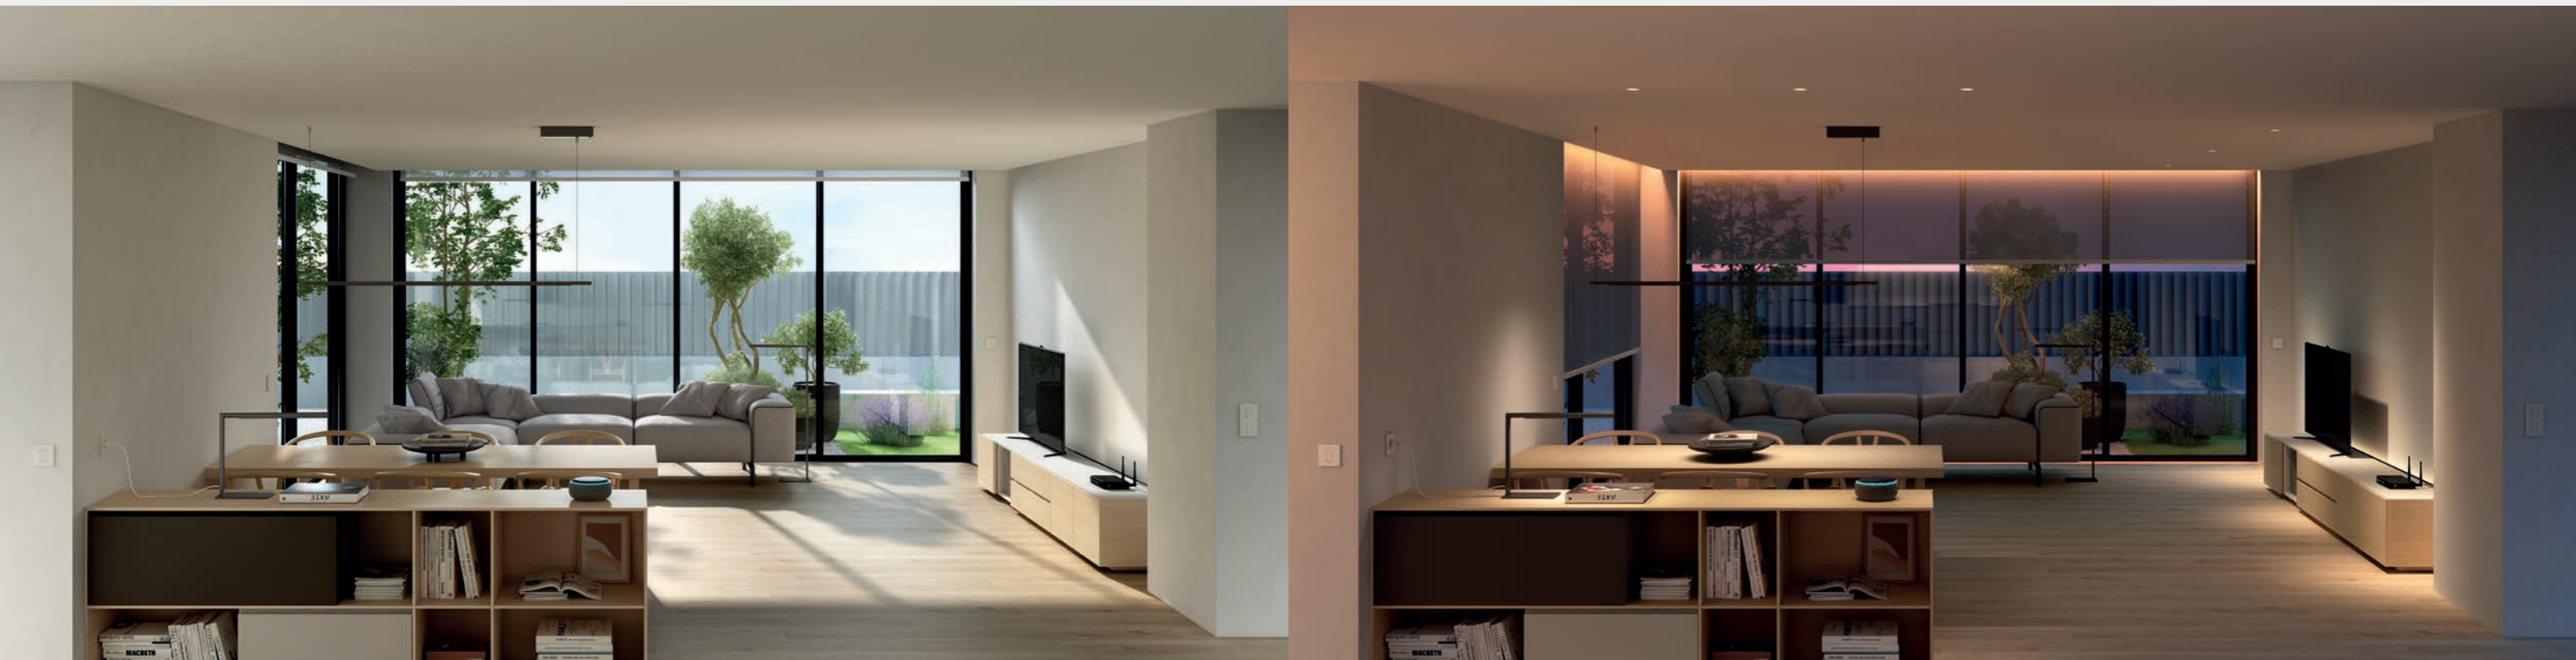

artificial lighting. Use standard wiring without buses or complex domotics boxes. For comfort, security and savings.

Connect to the Simon iO app and control your space. You don't even need a HUB. Just a router with a Wi-Fi connection is enough to create the atmosphere you need.