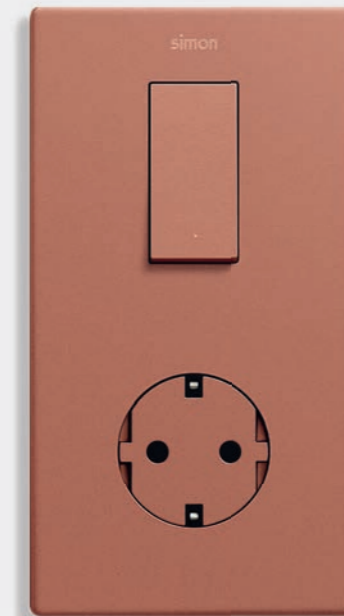

COPPER

The 270 collection offers a range of colours and finishes intended to fit with any style. They blend in perfectly with any kind of materials, furniture or

décor. They're more than just part of your space, they help create your environment.