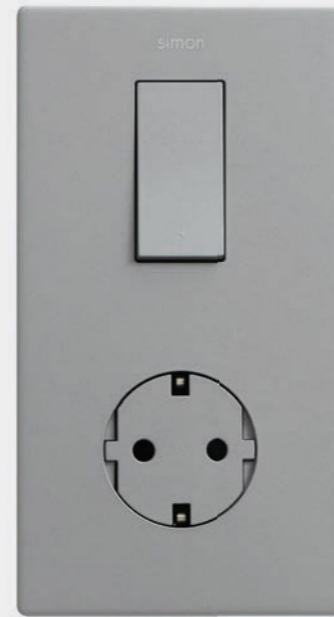

For a better appearance,
simplify the finishes.

ALUMINIUM

The 270 collection offers a range of colours and finishes intended to fit with any style. They blend in perfectly with any kind of materials, furniture or

décor. They're more than just part of your space, they help create your environment.