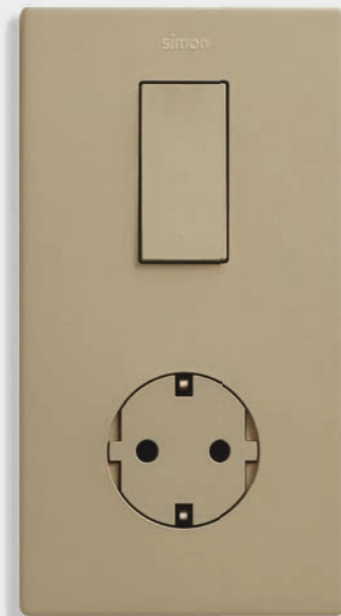

For a better appearance,
simplify the finishes.

CHAMPAGNE

The 270 collection offers a range of colours and finishes intended to fit with any style. They blend in perfectly with any kind of materials, furniture or

décor. They're more than just part of your space, they help create your environment.