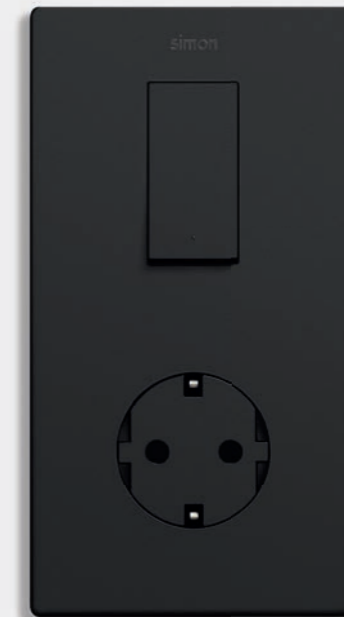

For a better appearance,
simplify the finishes.

MATT BLACK

The 270 collection offers a range of colours and finishes intended to fit with any style. They blend in perfectly with any kind of materials, furniture or

décor. They're more than just part of your space, they help create your environment.