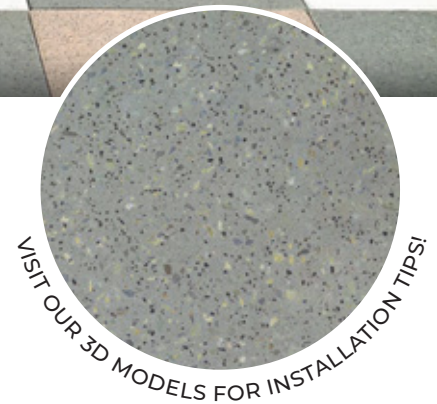

## Porcelain Pavers

Terrazzo Verde Green porcelain pavers feature a mid-tone green background with flecks of black and green aggregate. With a moderately textured finish and exceptional color, it lends itself to patterning for a unique commercial or residential visual statement.

Tile Tech® hardscape systems provide architects and design professionals with a complete solution to transform any roof deck, walkway, driveway, courtyard, or patio into beautiful, useful spaces. Embracing USGBC LEED standards, our paving products boast a composition that includes 35% pre-consumer recycled materials. With no traces of Volatile Organic Compounds (VOC) and a Solar Reflectance Index (SRI) of  $\geq 32$ , porcelain pavers emerge as an eco-friendly choice that goes beyond conventional paving solutions.

## Available Sizes (Rectified)

23-1/2" x 23-1/2"  
597 x 597 mm