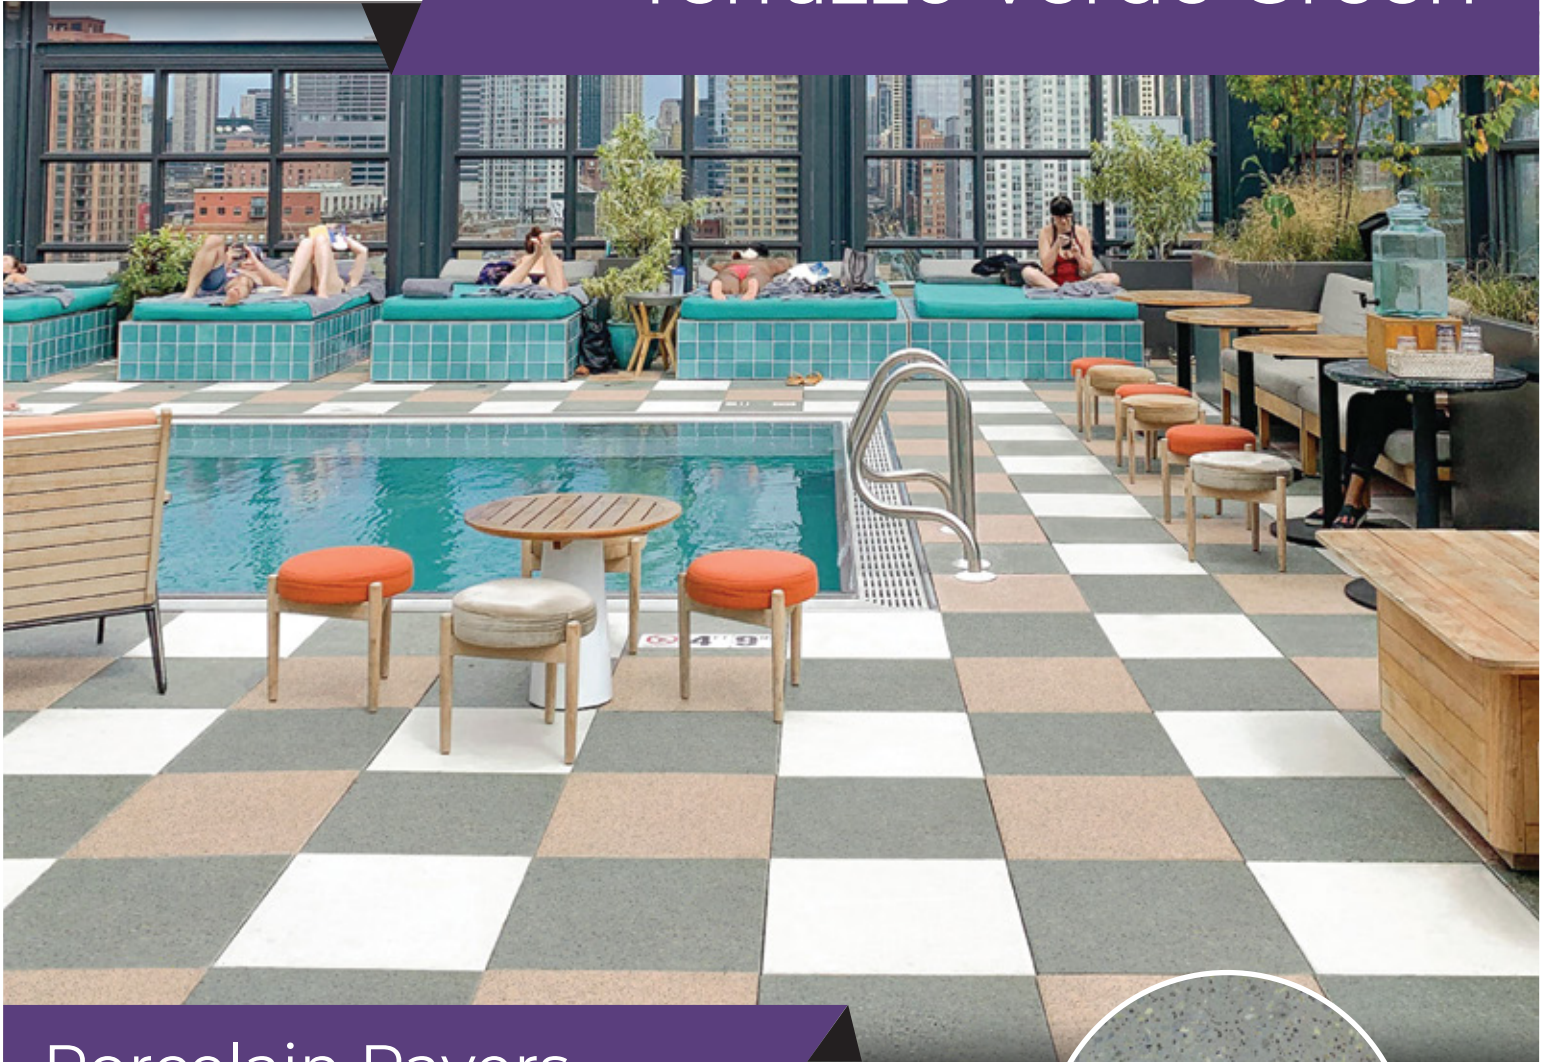

## Porcelain Pavers

Terrazzo Verde Green porcelain pavers feature a mid-tone green background with flecks of black and green aggregate. With a moderately textured finish and exceptional color, it lends itself to patterning for a unique commercial or residential visual statement.