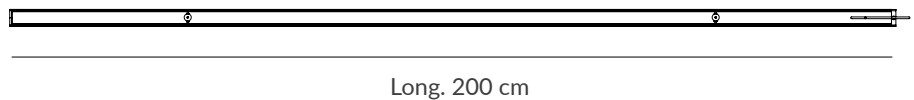

Ref. 30021/200 (34,4W)