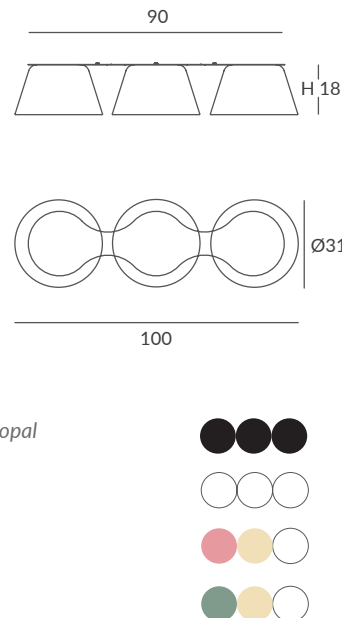

REF.
28280/100

PLAFÓN / CEILING LIGHT
IP20

MATERIAL
Metal y acrílico / Metal & acrylic

ACABADO / FINISH
Negro mate, blanco mate, blanco,
beige, marsala y oliva
*Matt black, matt white, white,
beige, marsala and olive*
Base: blanco o negro mate
Base: white or matt black
Difusor: opal mate / Diffuser: matt opal

INSTALACIÓN / INSTALLATION
- 3 x E27 LED 15W Ø6cm
- 3 x COB LED 10W
CRI>90
Cálida / Warm 3000K 432lm
Neutra / Neutral 4000K 451lm