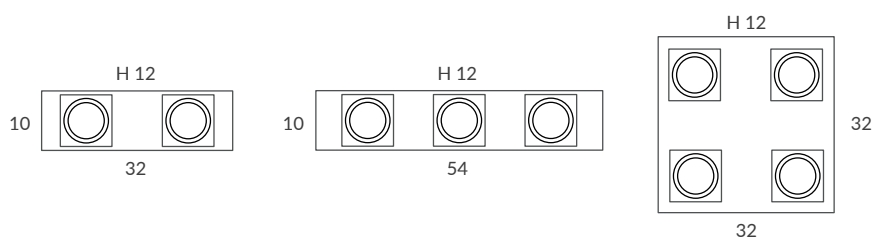

** Disponible en regleta de 2, 3 y 4 focos. Acabado base: Blanco, Plata y Níquel
Available with surface base for 2, 3 and 4 spotlights. Base finish: White, Silver and Nickel