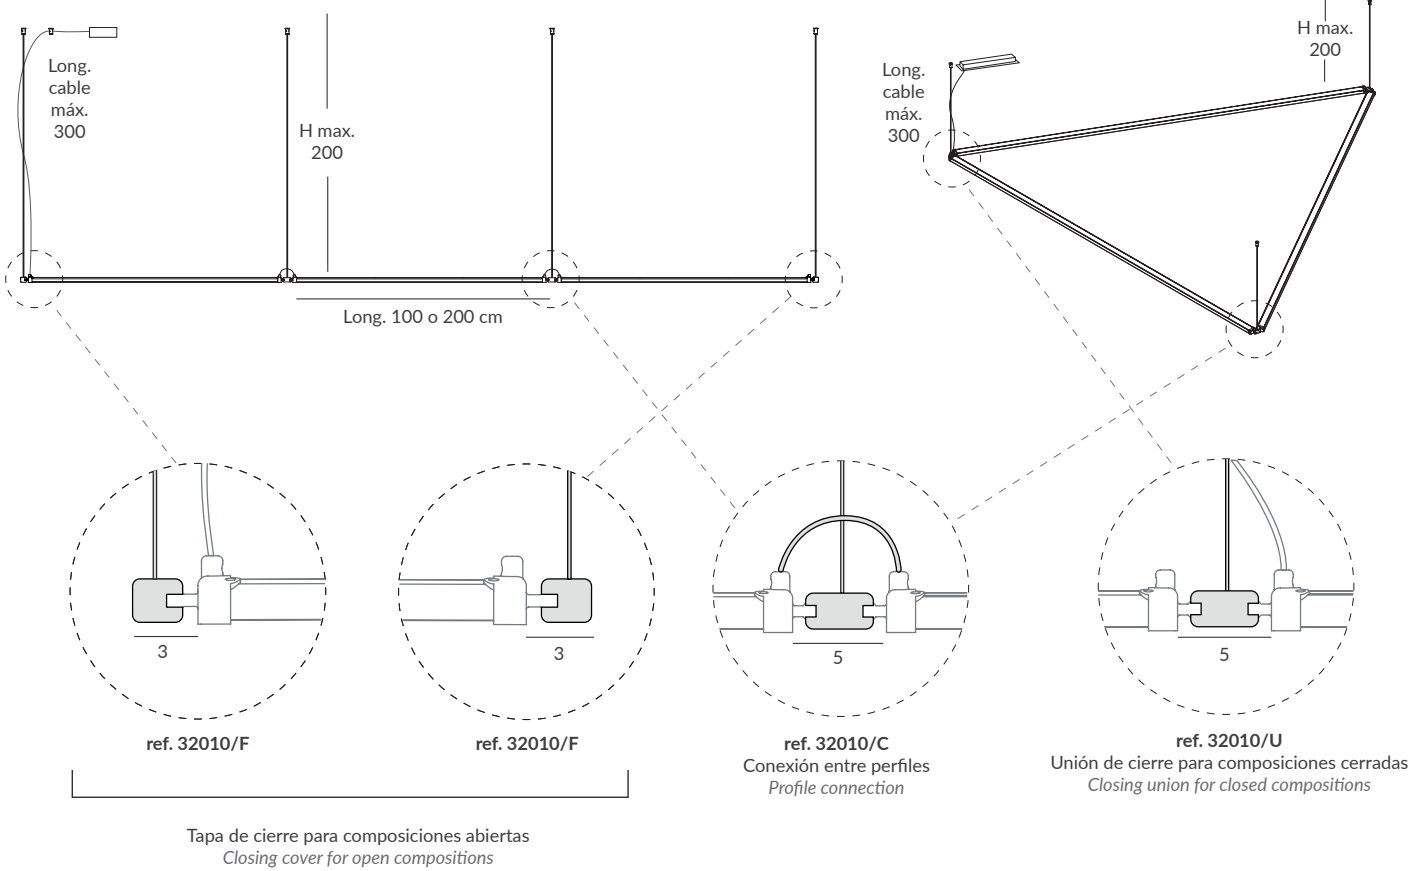

Composición abierta / Open composition

Composición cerrada / Closed composition