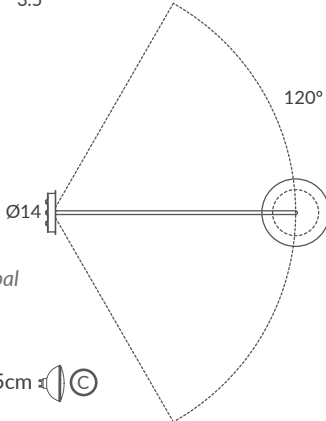

REF.
28960/L

APLIQUE / WALL LAMP
IP20

MATERIAL
Metal y acrílico / Metal & acrylic

ACABADO / FINISH

Negro mate, blanco mate, blanco,
beige, marsala y oliva
*Matt black, matt white, white,
beige, marsala and olive*

Base y brazo: blanco o negro mate

Base and arm: white or matt black
Difusor: opal mate / Diffuser: matt opal

INSTALACIÓN / INSTALLATION

- 1 x GU10 LED 8W Ø5cm
- 1 x GU10 LED 14W Ø11.1cm L:7.5cm
- 1 x COB LED 10W
CRI>90
Cálida / Warm 3000K 432lm
Neutra / Neutral 4000K 451lm