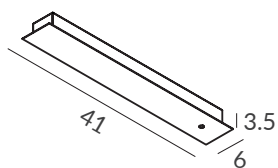

REF.
KIT 32010/1
(Para un total de 2m)
(For a total of 2m)

ACABADO / FINISH
Negro mate / Matt black

- Ⓓ dim DALI Ⓟ dim PUSH
- Ⓒ dim Casambi

REF.
KIT 32010/2
(Para un total de 3m y 4m)
(For a total of 3m and 4m)