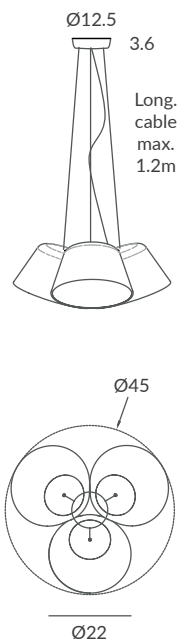

Disponible con salida lateral
With cable side exit available

REF.
28860/45

COLGANTE / SUSPENSION
IP20

MATERIAL
Metal y acrílico / Metal & acrylic

ACABADO / FINISH
Negro mate, blanco mate, blanco,
beige, marsala y oliva
Matt black, matt white, white,
beige, marsala and olive
Florón: blanco o negro mate
Canopy: white or matt black
Difusor: opal mate / Diffuser: matt opal

INSTALACIÓN / INSTALLATION
- 3 x GU10 LED 8W Ø5cm
- 3 x GU10 LED 14W Ø11.1cm L:7.5cm
- 3 x COB LED 10W
CRI>90
Cálida / Warm 3000K 432lm
Neutra / Neutral 4000K 451lm