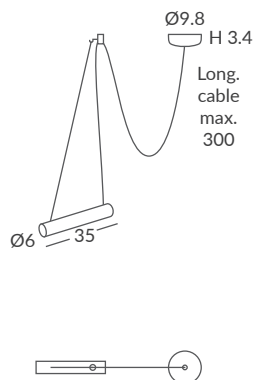

REF.
27870/1

COLGANTE / SUSPENSION
IP20

MATERIAL
Aluminio / Aluminium

ACABADO / FINISH
Negro mate / Matt black
Blanco / White

INSTALACIÓN / INSTALLATION
- 1xGU10 LED 8W Ø5cm [E]