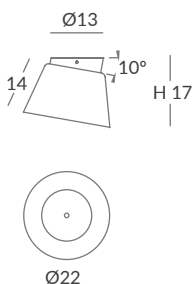

REF.
27010/0

PLAFÓN / CEILING LIGHT
IP20

MATERIAL
Metal y acrílico / Metal & acrylic

ACABADO / FINISH
Negro mate, blanco mate, blanco,
beige, marsala y oliva
*Matt black, matt white, white,
beige, marsala and olive*
Base: blanco o negro mate
Base: white or matt black
Difusor: opal mate / Diffuser: matt opal

INSTALACIÓN / INSTALLATION
- 1 x GU10 LED 8W Ø5cm
- 1 x GU10 LED 14W Ø11.1cm L:7.5cm
- 1 x COB LED 10W
CRI>90
Cálida / Warm 3000K 432lm
Neutra / Neutral 4000K 451lm