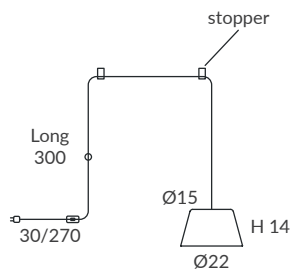

ACABADO / FINISH
Negro mate, blanco mate, blanco,
beige, marsala y oliva
Matt black, matt white, white,
beige, marsala and olive
Difusor: opal mate / Diffuser: matt opal

INSTALACIÓN / INSTALLATION
- 1 x GU10 LED 8W Ø5cm  
- 1 x GU10 LED 14W Ø11.1cm L:7.5cm  
- 1 x COB LED 10W
CRI>90  
Cálida / Warm 3000K 432lm
Neutra / Neutral 4000K 451lm