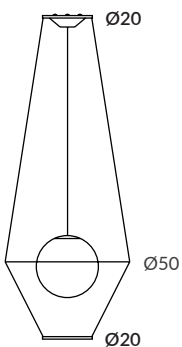

31200/100 + 1xARO50
(E27 LED)