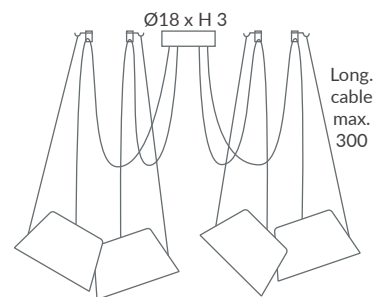

Disponible con salida lateral
With cable side exit available

REF.
28080/2
28080/3
28080/4
28080/5
28080/6

COLGANTE / SUSPENSION
De 2 a 6 con salida inferior
From 2 to 6 with cable inferior exit
IP20

MATERIAL
Metal y acrílico / Metal & acrylic

ACABADO / FINISH
Negro mate, blanco mate o blanco
Matt black, matt white or white
Difusor: opal mate
Diffuser: matt opal

INSTALACIÓN / INSTALLATION
- 2-6 x E27 LED 15W Ø6cm
- 2-6 x COB LED 10W
CRI>90
Cálida / Warm 3000K 432lm
Neutra / Neutral 4000K 451lm