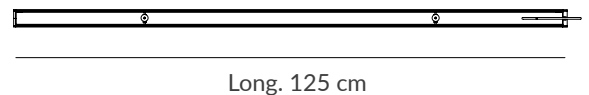

Perfiles / Profiles

REF. 30021/125 COLGANTE / SUSPENSION IP20 MATERIAL Aluminio/ Aluminium Difusor policarbonato: Blanco óptico Polycarbonate diffuser: Optical white ACABADO / FINISH Negro mate/ Matt black INSTALACIÓN / INSTALLATION PCB-LED 125cm (21,5W) 700mA CRI > 90 - Cálida/ Warm 3000K 1605lm - Neutra/ Neutral 4000K 1680lm	REF. 30021/200 COLGANTE / SUSPENSION IP20 MATERIAL Aluminio/ Aluminium Difusor policarbonato: Blanco óptico Polycarbonate diffuser: Optical white ACABADO / FINISH Negro mate/ Matt black INSTALACIÓN / INSTALLATION PCB-LED 200cm (34,4W) 700mA CRI > 90 - Cálida/ Warm 3000K 2568lm - Neutra/ Neutral 4000K 2688lm	REF. 30021/300 COLGANTE / SUSPENSION IP20 MATERIAL Aluminio/ Aluminium Difusor policarbonato: Blanco óptico Polycarbonate diffuser: Optical white ACABADO / FINISH Negro mate/ Matt black INSTALACIÓN / INSTALLATION PCB-LED 300cm (51,6W) 700mA CRI > 90 - Cálida/ Warm 3000K 3852lm - Neutra/ Neutral 4000K 4032lm

Ref. 30021/125 (21,5W)