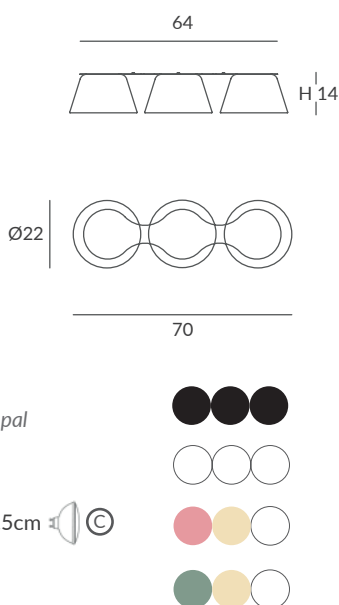

REF.
28260/70

PLAFÓN / CEILING LIGHT
IP20

MATERIAL
Metal y acrílico / Metal & acrylic

ACABADO / FINISH
Negro mate, blanco mate, blanco,
beige, marsala y oliva
*Matt black, matt white, white,
beige, marsala and olive*
Base: blanco o negro mate
Base: white or matt black
Difusor: opal mate / Diffuser: matt opal

INSTALACIÓN / INSTALLATION
- 3 x GU10 LED 8W Ø5cm
- 3 x GU10 LED 14W Ø11.1cm L:7.5cm
- 3 x COB LED 10W
CRI>90
Cálida / Warm 3000K 432lm
Neutra / Neutral 4000K 451lm