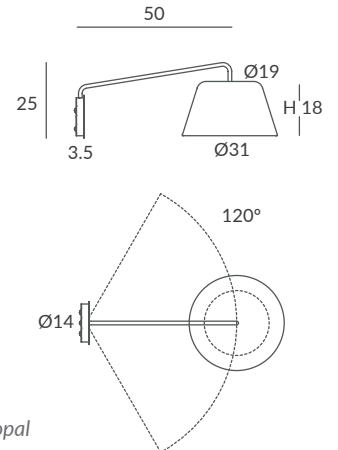

REF.
28980

APLIQUE / WALL LAMP
IP20

MATERIAL
Metal y acrílico / Metal & acrylic

ACABADO / FINISH

Negro mate, blanco mate, blanco,
beige, marsala y oliva
*Matt black, matt white, white,
beige, marsala and olive*

Base y brazo: blanco o negro mate

Base and arm: white or matt black
Difusor: opal mate / Diffuser: matt opal

INSTALACIÓN / INSTALLATION

- 1 x E27 LED 15W Ø6cm
- 1 x COB LED 10W
CRI>90
Cálida / Warm 3000K 432lm
Neutra / Neutral 4000K 451lm