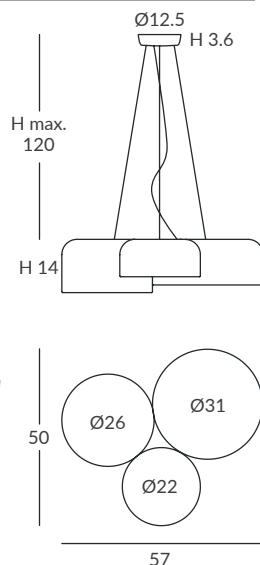

REF.
24810/60

COLGANTE / SUSPENSION
IP20

MATERIAL
Metal y acrílico / Metal & acrylic

ACABADO / FINISH
Negro mate / Matt black
Blanco mate / Matt white
Blanco / White
Blanco-beige-marsala / White-beige-marsala
Blanco-beige-oliva / White-beige-green
Difusor: opal mate / Diffuser: Matt opal

INSTALACIÓN / INSTALLATION
- E27 LED 5x15W Ø6cm
- COB LED 30W AC.220V
CRI>90
Cálida / Warm 3000K 1296lm
Neutra / Neutral 4000K 1353lm