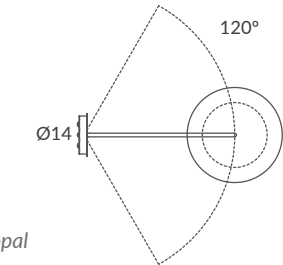

REF.
28980

APLIQUE / WALL LAMP
IP20

MATERIAL
Metal y acrílico / Metal & acrylic

ACABADO / FINISH

Negro mate, blanco mate, blanco,
beige, marsala y oliva
*Matt black, matt white, white,
beige, marsala and olive*

Base y brazo: blanco o negro mate

Base and arm: white or matt black
Difusor: opal mate / Diffuser: matt opal

INSTALACIÓN / INSTALLATION

- 1 x E27 LED 15W Ø6cm
- 1 x COB LED 10W
CRI>90
Cálida / Warm 3000K 432lm
Neutra / Neutral 4000K 451lm