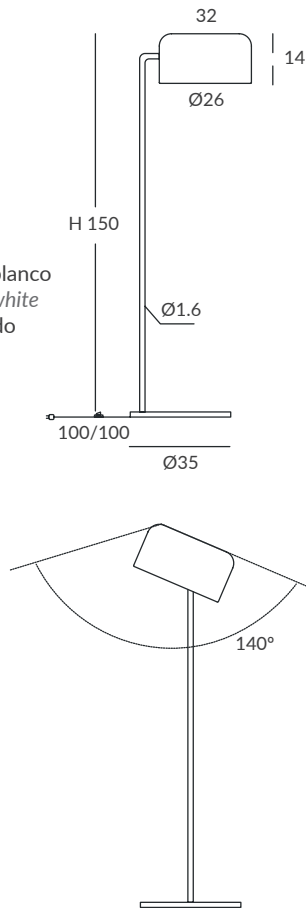

REF.
27002

PIE DE SALÓN / FLOOR LAMP
IP20

MATERIAL
Metal y acrílico / Metal & acrylic

ACABADO / FINISH
Pantalla: negro mate, blanco mate o blanco
Lampshade: matt black, matt white or white
Soporte: negro mate o blanco texturado
Base: matt black or granulated white
Difusor: opal mate
Diffuser: Matt opal

INSTALACIÓN / INSTALLATION
- E27 LED 2x15W Ø6cm
- COB LED 10W AC.220V
CRI>90
Cálida / Warm 3000K 432lm
Neutra / Neutral 4000K 451lm

REF.
25916/20

APLIQUE / WALL LAMP
IP20

MATERIAL
Metal y acrílico / Metal & acrylic

ACABADO / FINISH
Base y brazo: negro mate o blanco
Wall base & arm: matt black or white
Pantalla: negro mate, blanco mate, blanco, beige, marsala y oliva
Lampshade: matt black, matt white, white, beige, marsala or olive

INSTALACIÓN / INSTALLATION
- E27 LED 1x6W Ø5cm
- COB LED 8W AC.220V
CRI>90
Cálida / Warm 3000K 345lm
Neutra / Neutral 4000K 360lm