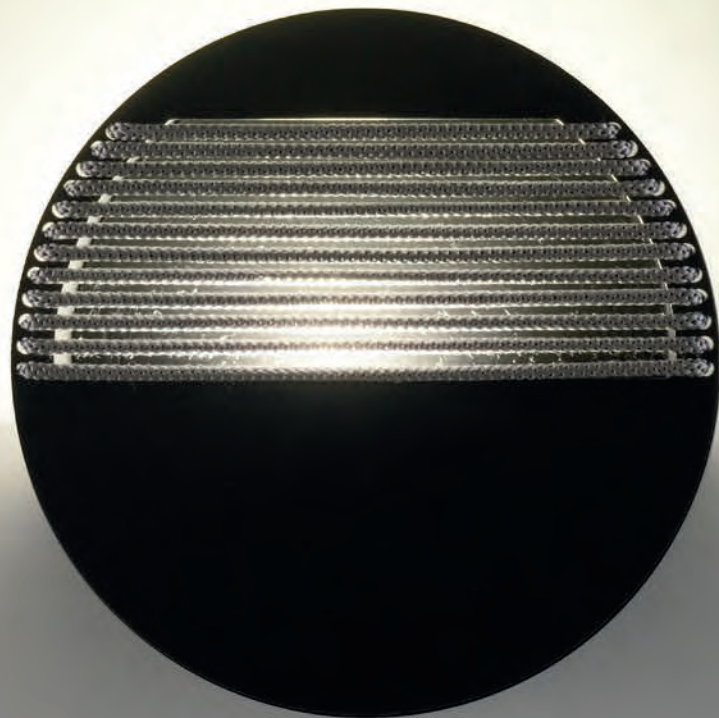

Simple wall lamp with circular shape that combines metal and cord. With DIAL we bathe walls creating an ambient atmosphere and, in its version with spotlight, we find a reading support.

31951

REF.
31950