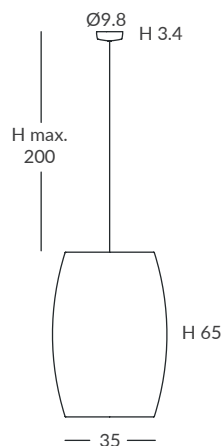

REF. REF.
29830/45 OD29830/45

COLGANTE / SUSPENSION
IP20 (ref. 29830/45) o **IP64** (ref. OD29830/45)

MATERIAL
Metal y cuerda
Metal and cord

ACABADO / FINISH
Florón: blanco mate, negro mate, cromo o níquel satinado
Canopy: matt white, matt black, chrome or satin nickel
Estructura: negra o blanca (según cuerda)
Structure: black or white (depends on the cord)
Cuerda: ver colores estándar
Cord: see standard colors

INSTALACIÓN / INSTALLATION

- E27 LED 1x15W Ø6cm
- E27 LED 1x20W Ø12cm