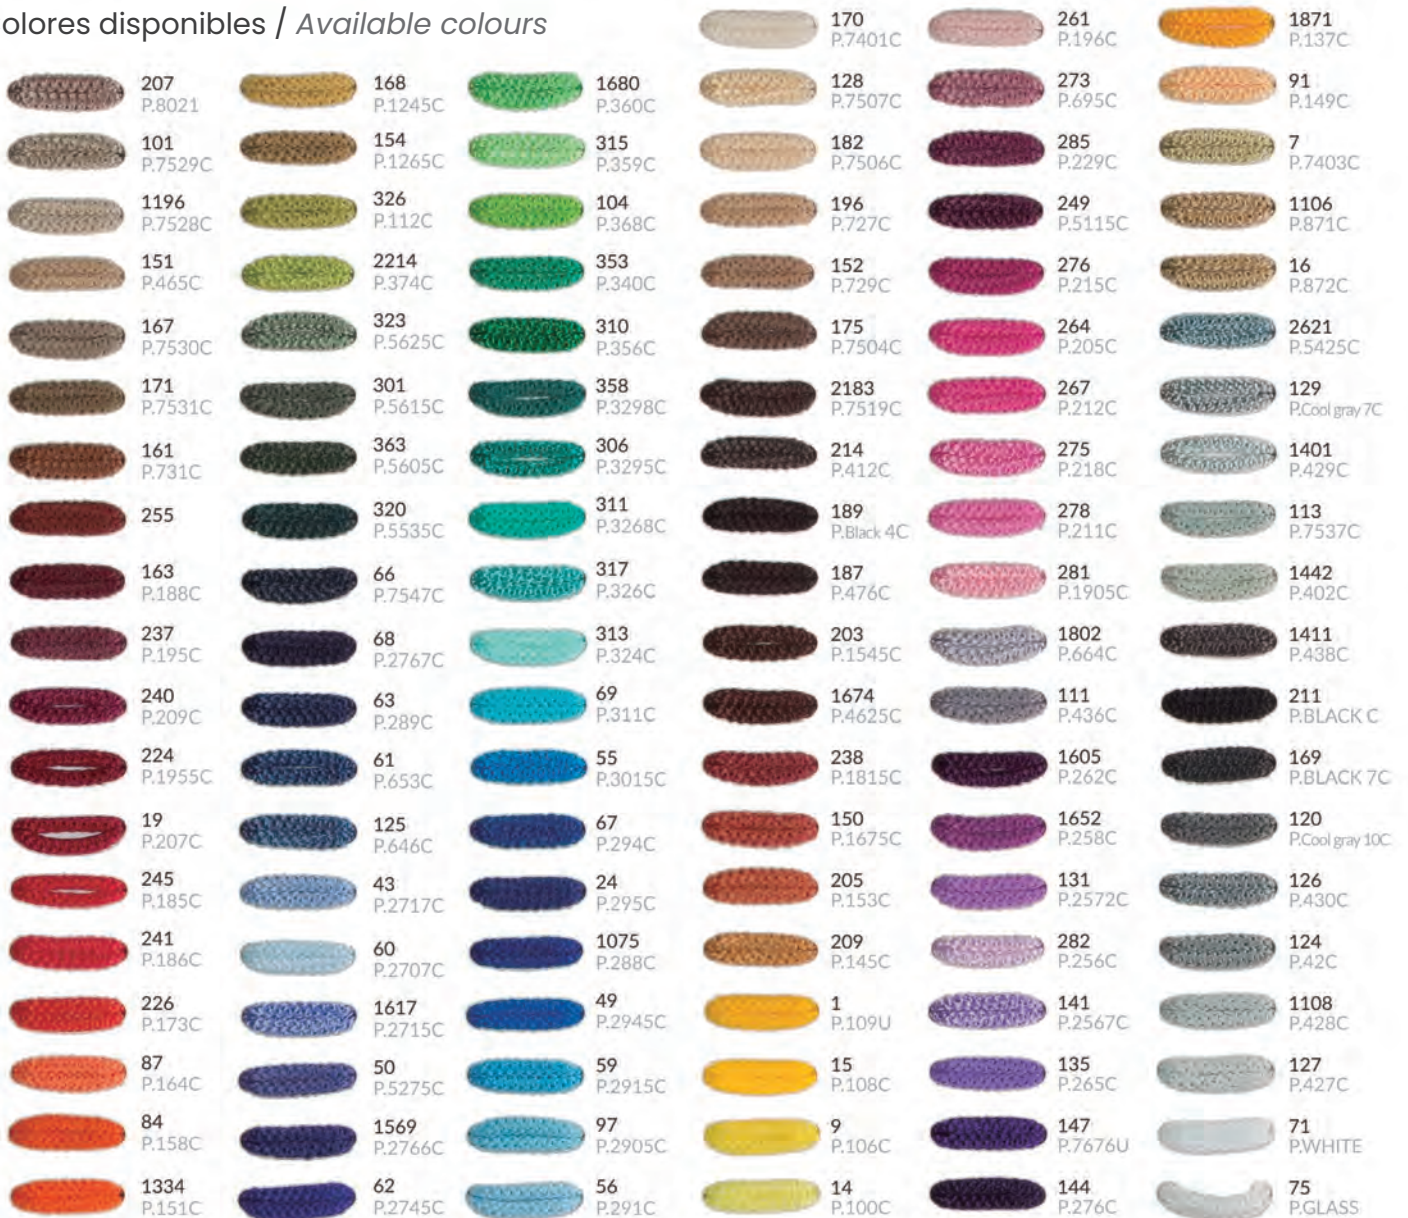

Colores disponibles / Available colours

El color Pantone es orientativo / *Pantone color is illustrative*

*Cuerda fabricada con botellas de plástico recicladas / *Cord made of recycled plastic bottles*