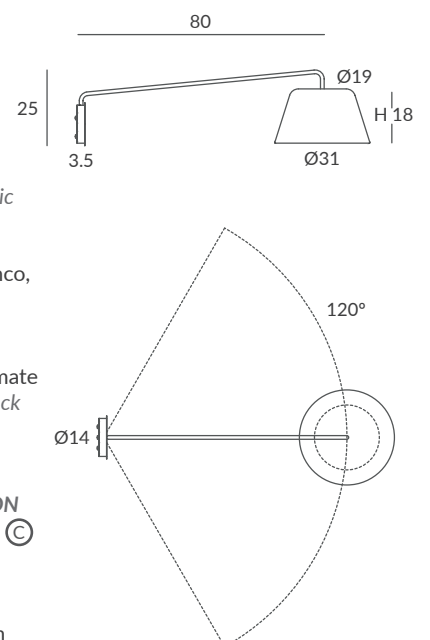

REF.
28980/L

APLIQUE / WALL LAMP
IP20

MATERIAL
Metal y acrílico / Metal & acrylic

ACABADO / FINISH

Negro mate, blanco mate, blanco,
beige, marsala y oliva
*Matt black, matt white, white,
beige, marsala and olive*

Base y brazo: blanco o negro mate

Base and arm: white or matt black
Difusor: opal mate / Diffuser: matt opal

INSTALACIÓN / INSTALLATION

- 1 x E27 LED 15W Ø6cm
- 1 x COB LED 10W
CRI>90
Cálida / Warm 3000K 432lm
Neutra / Neutral 4000K 451lm