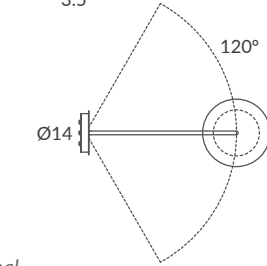

Base y brazo: blanco o negro mate

Base and arm: white or matt black
Difusor: opal mate / Diffuser: matt opal

INSTALACIÓN / INSTALLATION

- 1 x GU10 LED 8W Ø5cm  
- 1 x GU10 LED 14W Ø11.1cm L:7.5cm  
- 1 x COB LED 10W
CRI>90  
Cálida / Warm 3000K 432lm
Neutra / Neutral 4000K 451lm