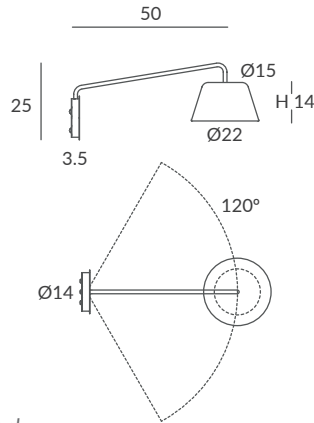

Base y brazo: blanco o negro mate

Base and arm: white or matt black
Difusor: opal mate / Diffuser: matt opal

INSTALACIÓN / INSTALLATION

- 1 x GU10 LED 8W Ø5cm  
- 1 x GU10 LED 14W Ø11.1cm L:7.5cm  
- 1 x COB LED 10W
CRI>90  
Cálida / Warm 3000K 432lm
Neutra / Neutral 4000K 451lm