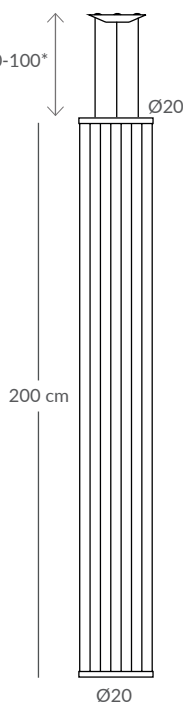

REF. 31200/200