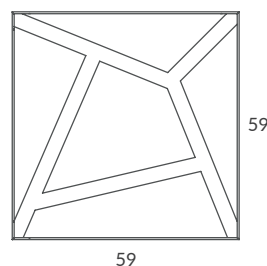

REF.
1629/23

DOWNLIGHT
IP43 ext - IP20 int

MATERIAL
Aluminio y metacrilato /
Aluminium & PMMA

ACABADO / FINISH
Bisel: blanco mate / *Frame: matt white*
Difusor: blanco brillo / *Diffuser: shiny white*

INSTALACIÓN / INSTALLATION
- PCB-LED 20W 700mA (D) (P) (LC) (C)
Cálida / *Warm 3000K 1145lm*
Neutra / *Neutral 4000K 1414lm*
CRI >80

REF.
1629/59

PANEL / RECESSED CEILING PANEL
IP43 ext - IP20 int

MATERIAL
Aluminio y metacrilato /
Aluminium & PMMA

ACABADO / FINISH
Bisel: blanco mate o negro mate
Frame: matt white or matt black
Difusor: blanco brillo o negro mate
Diffuser: shiny white or matt black

INSTALACIÓN / INSTALLATION
- PCB-LED 45W 500mA (D) (P) (C)
Cálida / *Warm 3000K 5073lm*
Neutra / *Neutral 4000K 5314lm*
CRI >80

REF.
26629/59

PLAFÓN / CEILING LIGHT
IP43 ext - IP20 int

MATERIAL
Aluminio y metacrilato /
Aluminium & PMMA

ACABADO / FINISH
Bisel: blanco mate o negro mate
Frame: matt white or matt black
Difusor: blanco brillo o negro mate
Diffuser: shiny white or matt black

INSTALACIÓN / INSTALLATION
- PCB-LED 45W 500mA (D) (P) (C)
Cálida / *Warm 3000K 5073lm*
Neutra / *Neutral 4000K 5314lm*
CRI >80

* Fácil rotación manual de los módulos / *Easy manual rotation of the panel*

(D) dim DALI

(P) dim PUSH

(LC) dim L,C

(C) dim Casambi

Archivos 3D y ficheros fotométricos disponibles en web / 3D and photometric files available on the web