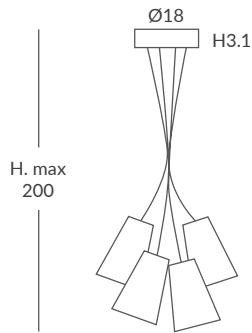

REF.
POP-BQ/4

COLGANTE / SUSPENSION
IP20

MATERIAL
Metal y cuerda / Metal and cord

ACABADO / FINISH
Florón: negro mate o blanco mate
Canopy: matt black or matt white
Estructura: negra (excepto para cuerda blanca)
Structure: black (except for white cord)
Cuerda: ver colores estándar
Cord: see standard colors

INSTALACIÓN / INSTALLATION
- E27 LED 4x15W Ø6cm

36

REF.
POP-BQ/6

COLGANTE / SUSPENSION
IP20

MATERIAL
Metal y cuerda / Metal and cord

ACABADO / FINISH
Florón: negro mate o blanco mate
Canopy: matt black or matt white
Estructura: negra (excepto para cuerda blanca)
Structure: black (except for white cord)
Cuerda: ver colores estándar
Cord: see standard colors

INSTALACIÓN / INSTALLATION
- E27 LED 6x15W Ø6cm