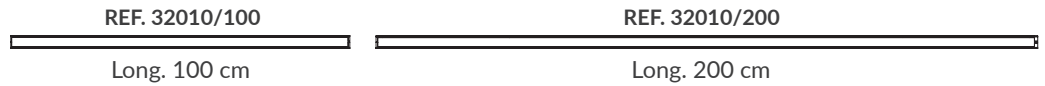

Perfiles / Profiles