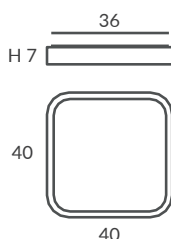

PLAFÓN / CEILING LIGHT
IP20

MATERIAL

Metal, madera de haya y cristal
Metal, beechwood and glass

ACABADO / FINISH

Roble / Oak
Difusor blanco opal
Opal white diffuser

INSTALACIÓN / INSTALLATION

- 4 x E27 LED 6W Ø5cm
- 2 x 2G11 LED 18W L:32cm TC-L
- PCB-LED 20W 700mA
- CRI>80
- Cálida / Warm 3000K 1057lm
- Neutra / Neutral 4000K 1106lm

REF.
20017/76