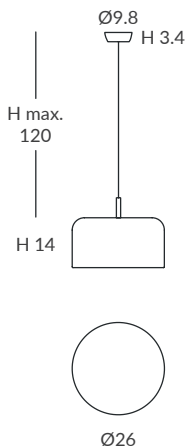

REF.
25800/26

COLGANTE / SUSPENSION
IP20

MATERIAL
Metal y acrílico / Metal & acrylic

ACABADO / FINISH
Negro mate, blanco mate,
blanco, beige, marsala y oliva
Matt black, matt white, white,
beige, marsala or olive
Difusor: opal mate / Diffuser: Matt opal

INSTALACIÓN / INSTALLATION
- E27 LED 2x15W Ø6cm
- COB LED 10W AC.220V
CRI>90
Cálida / Warm 3000K 432lm
Neutra / Neutral 4000K 451lm