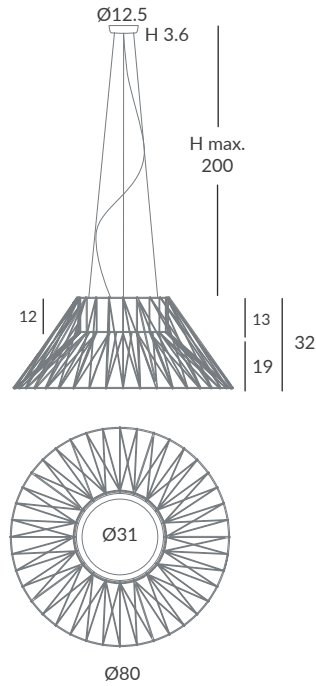

REF.
30820/80

COLGANTE / SUSPENSION
IP20

MATERIAL
Metal y cuerda
Metal and cord

ACABADO / FINISH

Florón: negro mate

Canopy: matt black

Estructura: negra

Structure: black

Difusor: acrílico / Diffuser: acrylic

Cuerda: Elegir uno o dos colores

(ver carta de colores)

Cord: Choose one or two colors

(see cord color chart)

INSTALACIÓN / INSTALLATION

- E27 LED 3x15W Ø6cm