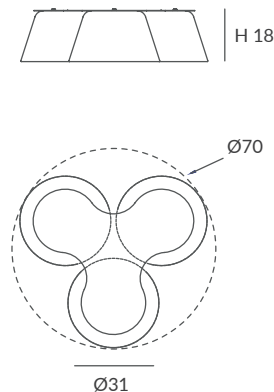

REF.
28280/70

PLAFÓN / CEILING LIGHT
IP20

MATERIAL
Metal y acrílico / Metal & acrylic

ACABADO / FINISH
Negro mate, blanco mate, blanco,
beige, marsala y oliva
*Matt black, matt white, white,
beige, marsala and olive*
Base: blanco o negro mate
Base: white or matt black
Difusor: opal mate / Diffuser: matt opal

INSTALACIÓN / INSTALLATION
- 3 x E27 LED 15W Ø6cm
- 3 x COB LED 10W
CRI>90
Cálida / Warm 3000K 432lm
Neutra / Neutral 4000K 451lm