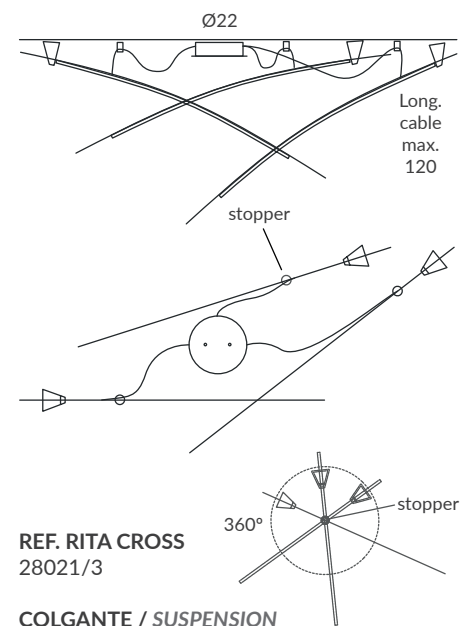

REF. RITA CROSS
28021/3

COLGANTE / SUSPENSION
IP20

MATERIAL
Aluminio / Aluminium
Tira LED / LED Strip
Policarbonato/ Polycarbonate

ACABADO / FINISH
Negro mate / Matt black
Difusor de Policarbonato: Blanco Óptico
Polycarbonate diffuser: Optical White

INSTALACIÓN / INSTALLATION
LED Strip 24V 4mm 3000K 48W (3030 lm)
LED Strip 24V 4mm 4000K 48W (3282 lm)
CRI≥90 (P) (LC) (C)

REF. RITA LINE
29010/200
29010/400
29010/600
29010/800
29010/1000