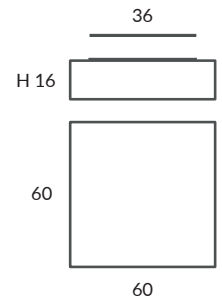

REF.
20010/60

PLAFÓN / CEILING LIGHT
IP20

MATERIAL
Metal y tela elástica
Metal & stretching fabric

ACABADO / FINISH
Blanco óptico
Optical white

INSTALACIÓN / INSTALLATION
- E27 LED 4x15W Ø6cm

- PCB-LED 40W 700mA
CRI>80
Cálida / Warm 3000K 2400lm
Neutra / Neutral 4000K 2510lm

- PCB-LED 55W 500mA
CRI>90
Cálida / Warm 3000K 3115lm
Neutra / Neutral 4000K 3258lm