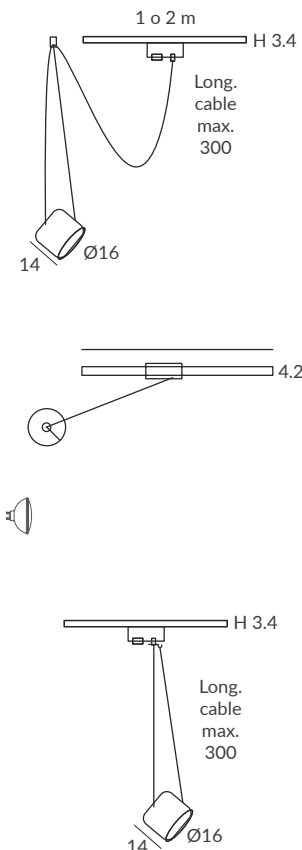

REF.
26852

COLGANTE PARA CARRIL
TRACK SUSPENSION
IP20

MATERIAL
Metal y acrílico
Metal & acrylic

ACABADO / FINISH
Negro mate / Matt black
Blanco mate / Matt white
Blanco / White
Difusor: opal mate / Diffuser: Matt opal

INSTALACIÓN / INSTALLATION
- 1xGU10 LED 8W Ø5cm $\llcorner$
- 1xGU10 LED 14W Ø11.1cm L:7.5cm $\llcorner$
- COB LED 8W AC.220V
CRI>90 $\llcorner$ $\llcorner$
Cálida / Warm 3000K 345lm
Neutra / Neutral 4000K 360lm

Carril NO incluido / Track NOT included.