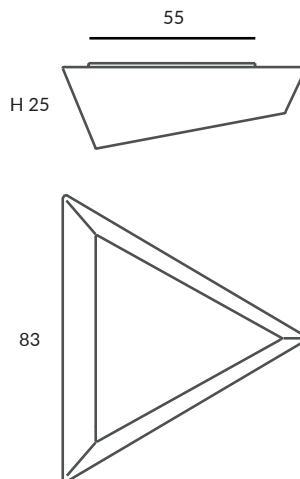

REF.
24030/80

PLAFÓN / CEILING LIGHT
IP20

MATERIAL
Metal y tela elástica
Metal & stretching fabric

ACABADO / FINISH
Blanco óptico
Optical white

INSTALACIÓN / INSTALLATION
- E27 LED 3x15W Ø6cm
- PCB-LED 30W 700mA
CRI>80
Cálida / *Warm* 3000K 1800lm
Neutra / *Neutral* 4000K 1882lm