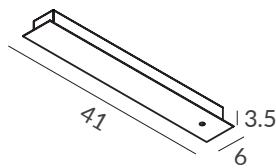

REF.
KIT 32010/3
(Para un total de 5m y 6m)
(For a total of 5m and 6m)

ACABADO / FINISH
Negro mate / Matt black

- Ⓓ dim DALI Ⓟ dim PUSH
- Ⓒ dim Casambi