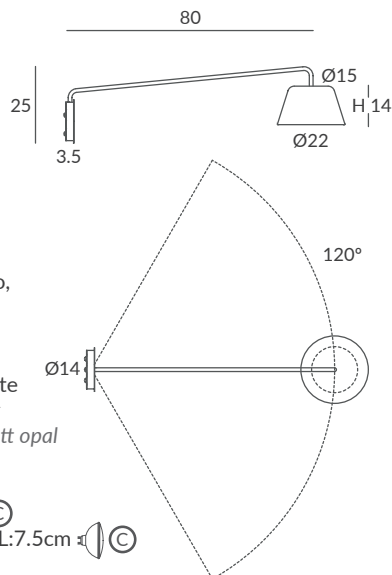

REF.
28960/L

APLIQUE / WALL LAMP
IP20

MATERIAL
Metal y acrílico / Metal & acrylic

ACABADO / FINISH

Negro mate, blanco mate, blanco,
beige, marsala y oliva
*Matt black, matt white, white,
beige, marsala and olive*

Base y brazo: blanco o negro mate

Base and arm: white or matt black
Difusor: opal mate / Diffuser: matt opal

INSTALACIÓN / INSTALLATION

- 1 x GU10 LED 8W Ø5cm
- 1 x GU10 LED 14W Ø11.1cm L:7.5cm
- 1 x COB LED 10W
CRI>90
Cálida / Warm 3000K 432lm
Neutra / Neutral 4000K 451lm