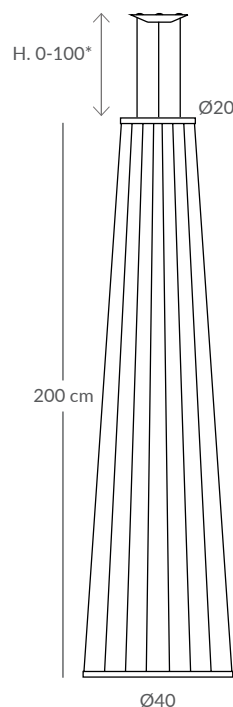

REF. 31400/200

AROS COMPLEMENTARIOS / ADDITIONAL RINGS

REF. ARO20

MATERIAL
Metal

ACABADO / FINISH

Negro mate

Matt black

REF. ARO50

MATERIAL
Metal

ACABADO / FINISH

Negro mate

Matt black

INSTALACIONES / INSTALLATIONS

COB

E27**

Otras medidas consultar con fábrica / Other sizes ask factory

* Suspensión regulable en altura / * Height-adjustable suspension

**Esfera incluida, bombilla NO incluida / **Sphere included, light bulb NOT included.

CONFIGURACIÓN DE MORGANA / CONFIGURATION OF MORGANA

1- Elegir el aro inferior de contrapeso / Choose the bottom counterweight ring

- Ref.31200 (Ø20 cm)

- Ref.31400 (Ø40 cm)

2- Elegir longitud / Choose length:

- 100 cm

- 200 cm

3- Elegir aros intermedios entre la base y el aro inferior / Choose intermediate rings between the base and the bottom ring:

- Ref. ARO20

- Ref. ARO50

4- Elegir instalación / Choose installation:

- COB LED

- E27 LED