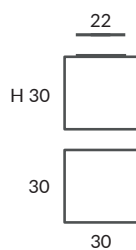

REF.
20010/00

APLIQUE / WALL BRACKET
IP20

MATERIAL
Metal y tela elástica
Metal & stretching fabric

ACABADO / FINISH
Blanco óptico
Optical white

INSTALACIÓN / INSTALLATION
- E27 LED 2x15W Ø6cm

REF.
20010/30

PLAFÓN / CEILING LIGHT
IP20

MATERIAL
Metal y tela elástica
Metal & stretching fabric

ACABADO / FINISH
Blanco óptico
Optical white

INSTALACIÓN / INSTALLATION
- E27 LED 2x15W Ø6cm

- PCB-LED 20W 700mA
CRI>80
Cálida / Warm 3000K 1180lm
Neutra / Neutral 4000K 1235lm

REF.
20010/50

PLAFÓN / CEILING LIGHT
IP20

MATERIAL
Metal y tela elástica
Metal & stretching fabric

ACABADO / FINISH
Blanco óptico
Optical white

INSTALACIÓN / INSTALLATION
- E27 LED 4x15W Ø6cm

- PCB-LED 40W 700mA
CRI>80
Cálida / Warm 3000K 2400lm
Neutra / Neutral 4000K 2510lm

- PCB-LED 55W 500mA
CRI>90
Cálida / Warm 3000K 3115lm
Neutra / Neutral 4000K 3258lm

REF.
20010/60

PLAFÓN / CEILING LIGHT
IP20

MATERIAL
Metal y tela elástica
Metal & stretching fabric

ACABADO / FINISH
Blanco óptico
Optical white

INSTALACIÓN / INSTALLATION
- E27 LED 4x15W Ø6cm

- PCB-LED 40W 700mA
CRI>80
Cálida / Warm 3000K 2400lm
Neutra / Neutral 4000K 2510lm

- PCB-LED 55W 500mA
CRI>90
Cálida / Warm 3000K 3115lm
Neutra / Neutral 4000K 3258lm

REF.
20010/80

PLAFÓN / CEILING LIGHT
IP20

MATERIAL
Metal y tela elástica
Metal & stretching fabric

ACABADO / FINISH
Blanco óptico
Optical white

INSTALACIÓN / INSTALLATION
- E27 LED 4x15W Ø6cm

- PCB-LED 40W 700mA
CRI>80
Cálida / Warm 3000K 2400lm
Neutra / Neutral 4000K 2510lm

- PCB-LED 70W 500mA
CRI>90
Cálida / Warm 3000K 4492lm
Neutra / Neutral 4000K 4698lm

- PCB-LED 72W 300mA
Regulable en temp./ brillo
Dimmable temp./ brightness
3000K - 6000K max. 3911lm

dim DALI

dim PUSH

REMOTE

dim L,C

dim Casambi