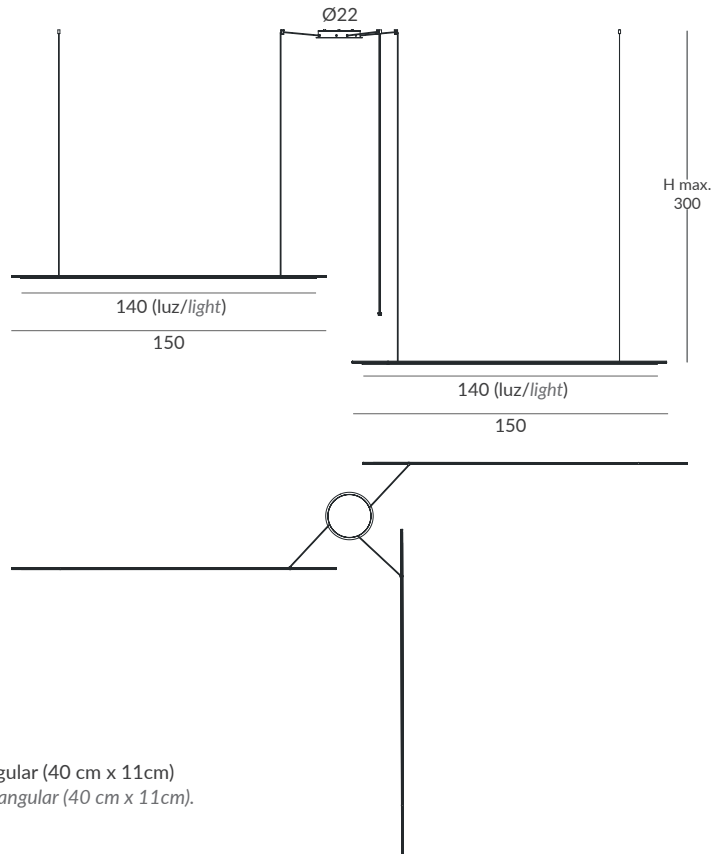

REF. RITA POP

29021/1
29021/2
29021/3
29021/4
29021/5

COLGANTE / SUSPENSION

IP20

MATERIAL

Aluminio y policarbonato
Aluminium & polycarbonate

ACABADO / FINISH

Negro mate / Matt black
Florón: negro mate / Canopy: matt black

INSTALACIÓN / INSTALLATION

1-5 x LED strip 24V 13,5W
CRI>90 (D) (P) (LC) (C)
Cálida / Warm 3000K 856lm
Neutra / Neutral 4000K 928lm

NOTA: Para 29021/4 y 29021/5 con dim DALI ó dim PUSH, la base será rectangular (40 cm x 11cm)
NOTE: For 29021/4 and 29021/5 with dim DALI or dim PUSH, the base will be rectangular (40 cm x 11cm).

REF. RITA DELTA

29820/100

COLGANTE / SUSPENSION

IP20

MATERIAL

Aluminio y policarbonato
Aluminium & polycarbonate

ACABADO / FINISH

Negro mate / Matt black
Florón: negro mate / Canopy: matt black

INSTALACIÓN / INSTALLATION

- LED strip 24V 26W (P) (LC) (C)
CRI>90
Cálida / Warm 3000K 1652lm
Neutra / Neutral 4000K 1790lm