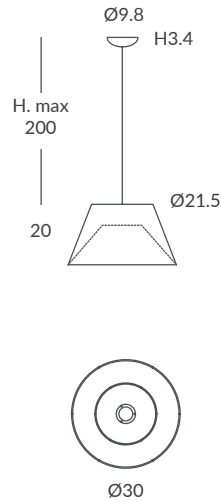

REF.
26801/30

COLGANTE / SUSPENSION
IP20

MATERIAL
Metal y cuerda / Metal and cord

ACABADO / FINISH
Florón: cromo, negro mate,
blanco mate o níquel satinado
Canopy: chrome, matt black,
matt white or satin nickel
Estructura: negra (excepto para cuerda blanca)
Structure: black (except for white cord)
Cuerda: ver colores estándar
Cord: see standard colors

INSTALACIÓN / INSTALLATION
- E27 LED 1x15W Ø6cm