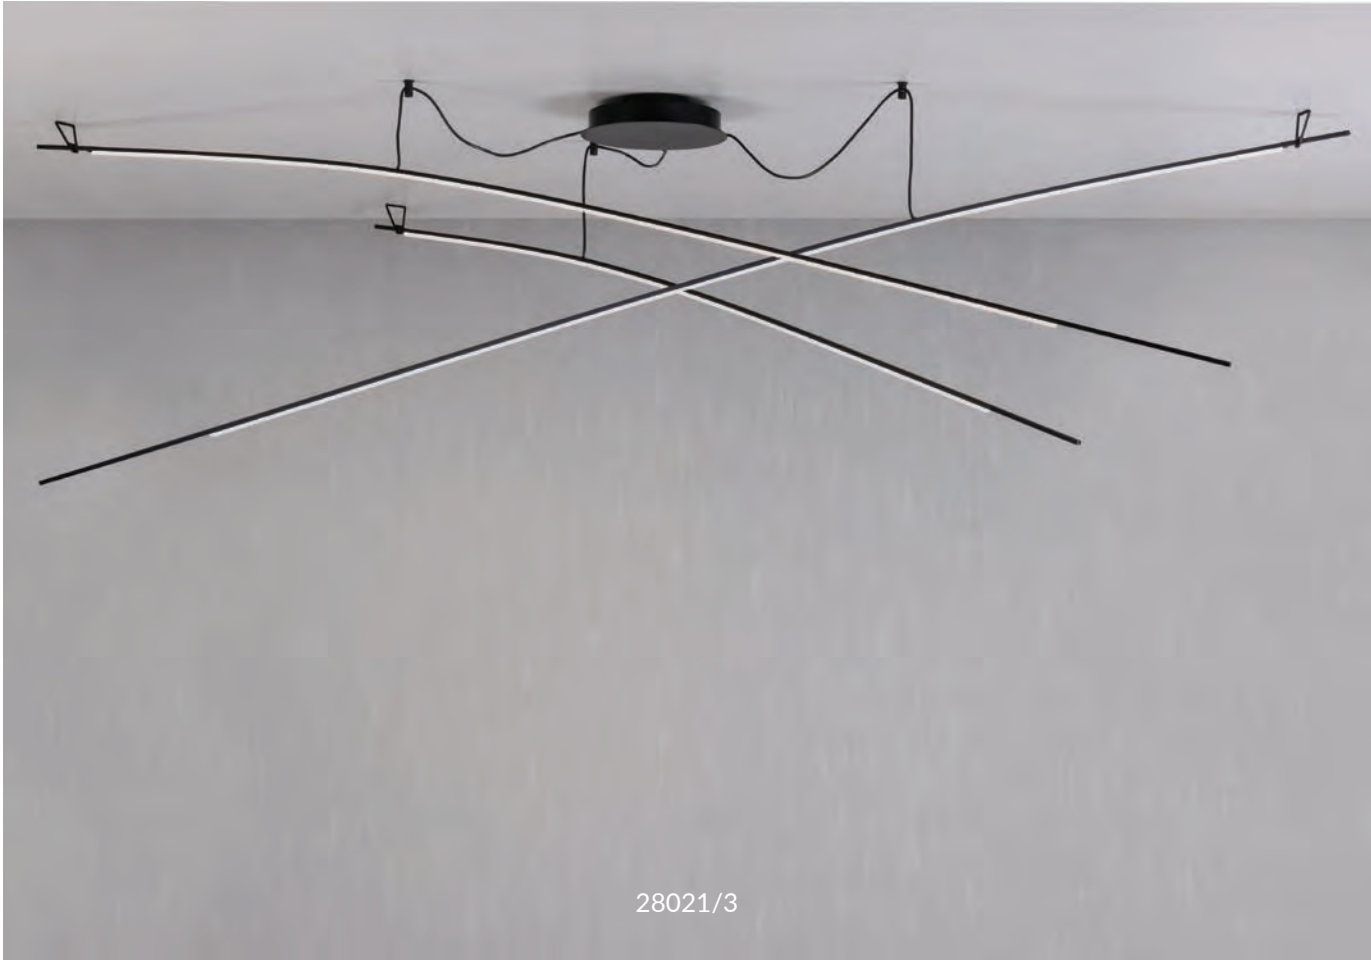

29021/4

28021/3