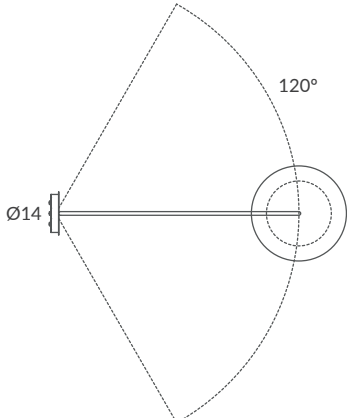

REF.
28980/L

APLIQUE / WALL LAMP
IP20

MATERIAL
Metal y acrílico / Metal & acrylic

ACABADO / FINISH

Negro mate, blanco mate, blanco,
beige, marsala y oliva
*Matt black, matt white, white,
beige, marsala and olive*

Base y brazo: blanco o negro mate

Base and arm: white or matt black
Difusor: opal mate / Diffuser: matt opal

INSTALACIÓN / INSTALLATION

- 1 x E27 LED 15W Ø6cm
- 1 x COB LED 10W
CRI>90
Cálida / Warm 3000K 432lm
Neutra / Neutral 4000K 451lm