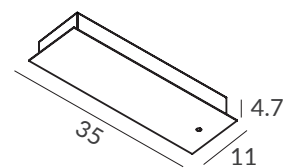

REF.
KIT 32010/4
(Para un total de 7m a 9m*)
(For a total from 7m to 9m*)

ACABADO / FINISH
Negro mate / Matt black

- Para 7m y 8m / For 7m and 8m:
- Ⓓ dim DALI Ⓟ dim PUSH
- Ⓒ dim Casambi
- Para 9m / For 9m:
- Ⓥ dim 0-10V

Múltiples combinaciones/ Multiple combinations. Max. 155W (9m)

Cada 9 metros es necesaria una conexión a la red eléctrica (KIT) / Every 9 meters, an electrical connection (KIT) is required.

EJEMPLO DE CONFIGURACIÓN / CONFIGURATION EXAMPLE

1. Elegir longitud y cantidad de perfiles
  1. Choose length & quantity of profiles
  - 3 x 32010/100
2. Seleccionar KIT correspondiente al total de metros
  2. Select KIT corresponding to the total number of meters
  - KIT 32010/2
3. Indicar número de conexiones entre perfiles
  3. Indicate number of profile connections
  - 2 x 32010/C
4. Indicar composición
  4. Indicate composition
  - Abierto / Open (2 x 32010/F)