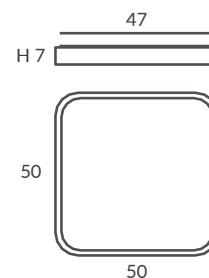

REF.
20017/00

APLIQUE / WALL BRACKET
IP20

MATERIAL

Metal, madera de haya y cristal
Metal, beechwood and glass

ACABADO / FINISH

Roble / Oak
Difusor blanco opal
Opal white diffuser

INSTALACIÓN / INSTALLATION

- 2 x E27 LED 6W Ø5cm
- 1 x 2G11 LED 36W L:41cm TC-L

REF.
20017/50

PLAFÓN / CEILING LIGHT
IP20

MATERIAL

Metal, madera de haya y cristal
Metal, beechwood and glass

ACABADO / FINISH

Roble / Oak
Difusor blanco opal
Opal white diffuser

INSTALACIÓN / INSTALLATION

- 4 x E27 LED 6W Ø5cm
- 4 x 2G11 LED 18W L:32cm TC-L
- PCB-LED 40W 700mA
- CRI>80
- Cálida / Warm 3000K 1661lm
- Neutra / Neutral 4000K 1738lm

REF.
20017/40