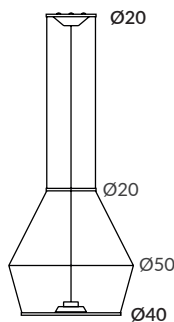

31400/100 + 1xARO20 + 1xARO50
(COB LED)