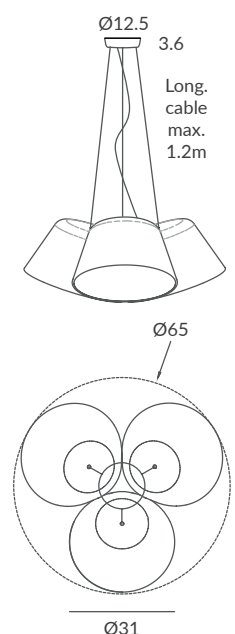

REF.
28880/65

COLGANTE / SUSPENSION
IP20

MATERIAL
Metal y acrílico / Metal & acrylic

ACABADO / FINISH
Negro mate, blanco mate, blanco,
beige, marsala y oliva
Matt black, matt white, white,
beige, marsala and olive
Florón: blanco o negro mate
Canopy: white or matt black
Difusor: opal mate / Diffuser: matt opal

INSTALACIÓN / INSTALLATION
- 1 x E27 LED 15W Ø6cm
- 1 x COB LED 10W
CRI>90
Cálida / Warm 3000K 432lm
Neutra / Neutral 4000K 451lm