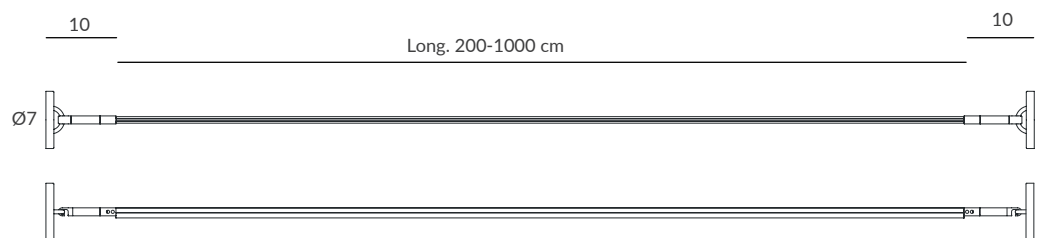

WALL TO WALL
IP20

MATERIAL
Aluminio y policarbonato
Aluminium & polycarbonate

ACABADO / FINISH
Negro mate
Matt black
Difusor: blanco óptico
Diffuser: Optic white
Caja driver: blanco mate
Driver box: Matt white

INSTALACIÓN / INSTALLATION
- LED strip 24V 9,6W/m (D) (P) (C)
CRI>90
Cálida / Warm 3000K 612lm/m
Neutra / Neutral 4000K 663lm/m

(D) dim DALI

(P) dim PUSH

(LC) dim L,C

(C) dim Casambi

Archivos 3D y ficheros fotométricos disponibles en web / 3D and photometric files available on the web