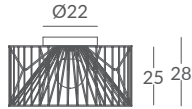

REF.
31000/S50

PLAFÓN / CEILING LIGHT
IP20

MATERIAL
Metal y cuerda / Metal and cord

ACABADO / FINISHED
Base: blanco / Base: white
Estructura: blanca o arena texturada
Structure: white or granulated sand
Cuerda: ver colores estándar
Cord: see standard colors

INSTALACIÓN / INSTALLATION
- E27 LED 1x20W Ø12cm