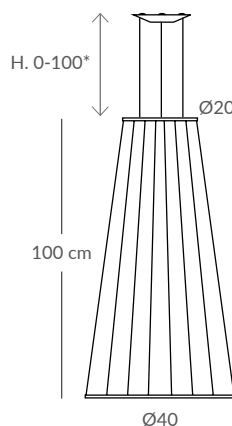

REF. 31400/100