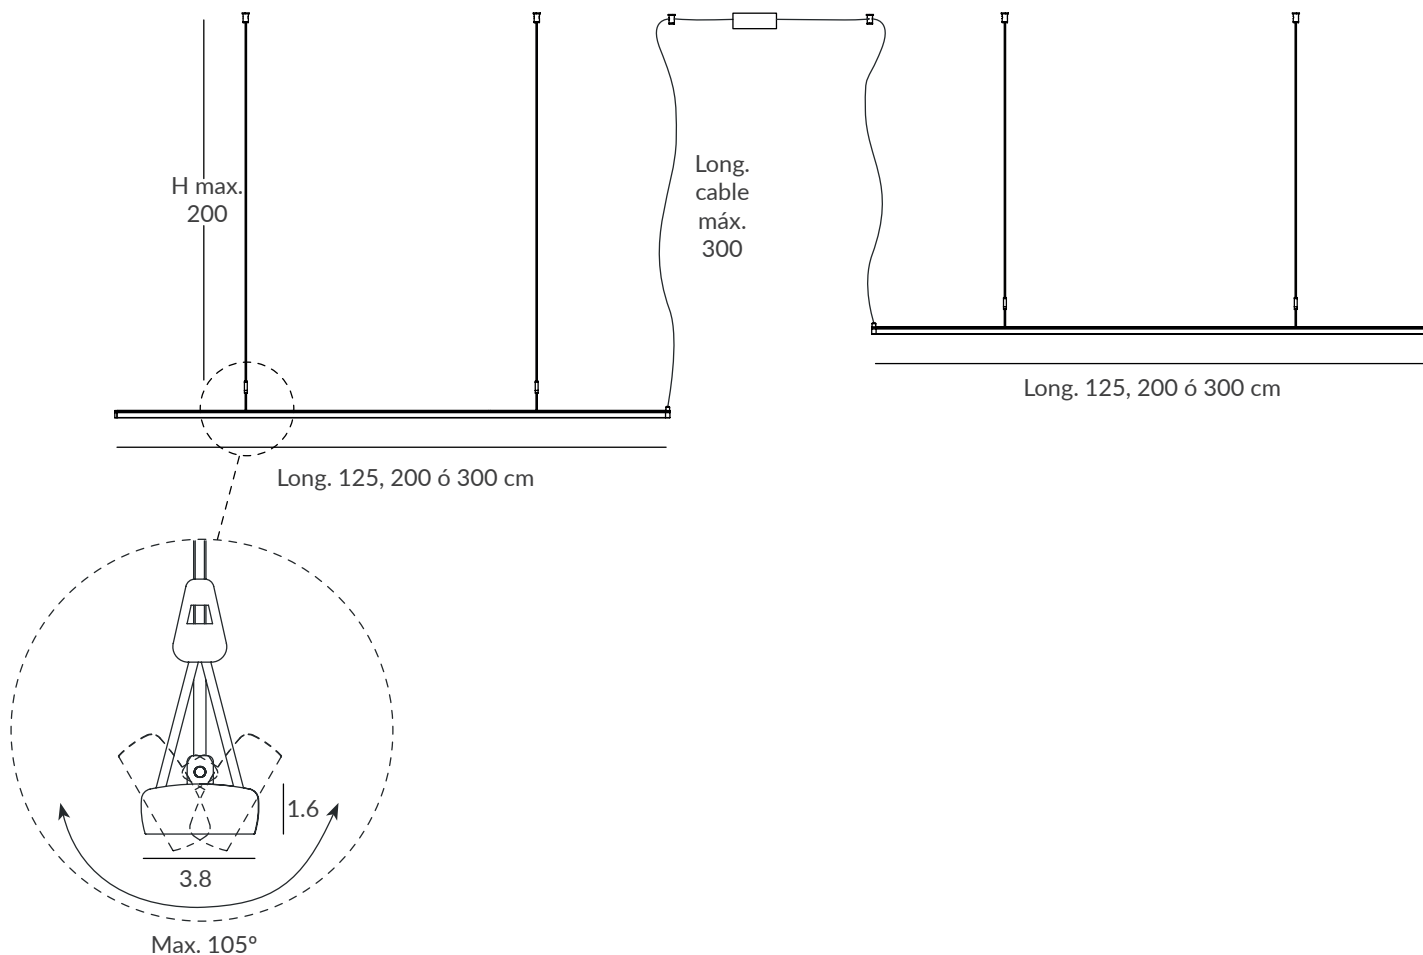

AVATAR POP está compuesto por perfiles de diferentes medidas (125cm - 200cm - 300cm) hasta un máximo de un conjunto total de 9 metros (155W) de perfiles por luminaria + el KIT de instalación apropiado a su potencia. Según los metros que sumen el total de los perfiles, se necesita un KIT con un driver diferente. Los KITS tienen un máximo de 4 salidas. Si se desean más salidas consultar con fábrica.

AVATAR POP is composed of profiles of different sizes (125cm - 200cm - 300cm) up to a maximum of a set of 9 meters (155W) of profiles in total per luminaire + the installation KIT appropriate to its power. Depending on the meters of total profiles, it is needed a KIT with a different driver. The KITS have a maximum of 4 outputs. If more outputs are needed, ask factory.