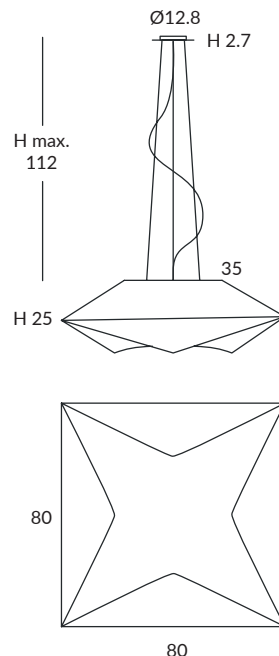

REF.
80015/80

COLGANTE / SUSPENSION
IP20

MATERIAL
Metal y tela elástica
Metal & stretching fabric

ACABADO / FINISH
Blanco óptico
Optical white

INSTALACIÓN / INSTALLATION
- E27 LED 4x15W Ø6cm