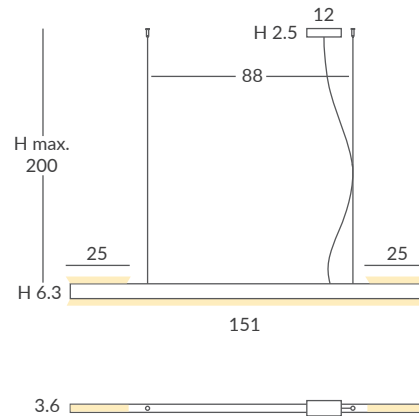

REF.
27841/150S

COLGANTE / SUSPENSION
+ Luz indirecta / + Indirect lighting
IP20

MATERIAL
Aluminio y policarbonato /
Aluminium & polycarbonate

ACABADO / FINISH
Blanco mate, negro mate y hormigón
Matt white, matt black and concrete
Difusor: blanco óptico / Diffuser: Optic white

INSTALACIÓN / INSTALLATION
- PCB-LED 34.4W 700mA
Cálida/ Warm 3000K 2568lm
Neutra/ Neutral 4000K 2688lm
CRI ≥ 90

REF.
27841/225S

COLGANTE / SUSPENSION
+ Luz indirecta / + Indirect lighting
IP20

MATERIAL
Aluminio y policarbonato /
Aluminium & polycarbonate

ACABADO / FINISH
Blanco mate, negro mate y hormigón
Matt white, matt black and concrete
Difusor: blanco óptico / Diffuser: Optic white

INSTALACIÓN / INSTALLATION
- PCB-LED 47.3W 700mA
Cálida/ Warm 3000K 3531lm
Neutra/ Neutral 4000K 3696lm
CRI ≥ 90