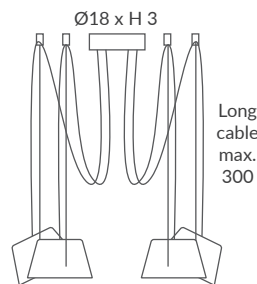

REF.
27860/2T
27860/3T
27860/4T
27860/5T
27860/6T

COLGANTE / SUSPENSION
De 2 a 6 con salida inferior
From 2 to 6 with cable inferior exit
IP20

MATERIAL
Metal y acrílico / Metal & acrylic

ACABADO / FINISH
Negro mate, blanco mate o blanco
Matt black, matt white or white
Difusor: opal mate / Diffuser: matt opal

INSTALACIÓN / INSTALLATION
- 2-6 x GU10 LED 8W Ø5cm
- 2-6 x GU10 LED 14W Ø11.1cm L:7.5cm
- 1 x COB LED 10W
CRI>90
Cálida / Warm 3000K 432lm
Neutra / Neutral 4000K 451lm

Disponible con salida lateral
With cable side exit available

REF.
28080/2
28080/3
28080/4
28080/5
28080/6

COLGANTE / SUSPENSION
De 2 a 6 con salida inferior
From 2 to 6 with cable inferior exit
IP20

MATERIAL
Metal y acrílico / Metal & acrylic

ACABADO / FINISH
Negro mate, blanco mate o blanco
Matt black, matt white or white
Difusor: opal mate
Diffuser: matt opal

INSTALACIÓN / INSTALLATION
- 2-6 x E27 LED 15W Ø6cm
- 2-6 x COB LED 10W
CRI>90
Cálida / Warm 3000K 432lm
Neutra / Neutral 4000K 451lm