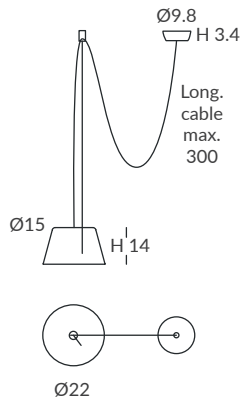

REF.
27860/1

COLGANTE / SUSPENSION
IP20

MATERIAL
Metal y acrílico / Metal & acrylic

ACABADO / FINISH
Negro mate, blanco mate o blanco
Matt black, matt white or white
Difusor: opal mate / Diffuser: matt opal

INSTALACIÓN / INSTALLATION
- 1 x GU10 LED 8W Ø5cm
- 1 x GU10 LED 14W Ø11.1cm L:7.5cm
- 1 x COB LED 10W
CRI>90
Cálida / Warm 3000K 432lm
Neutra / Neutral 4000K 451lm