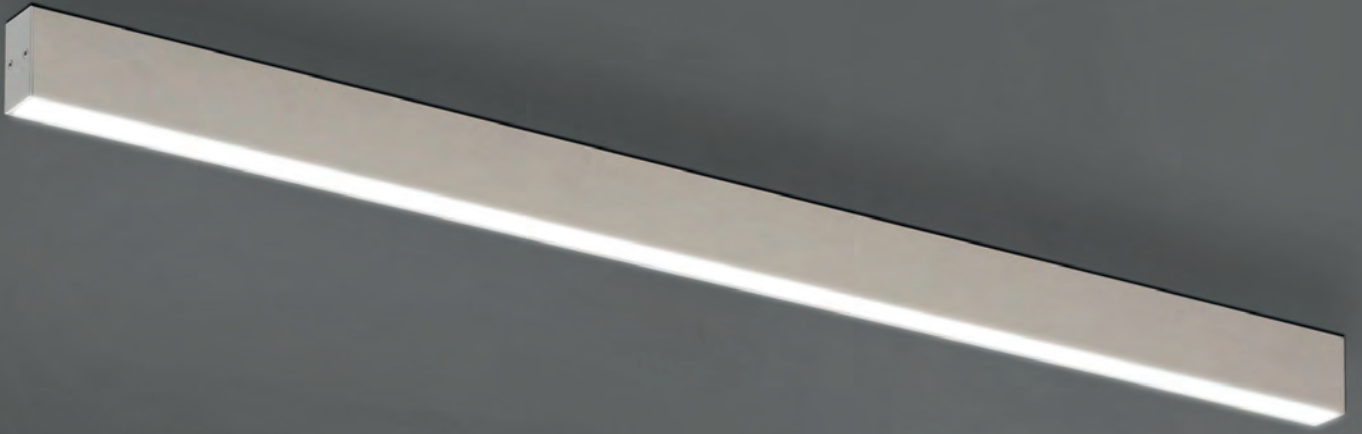

With the extrusion of aluminium and polycarbonate we have created these “chalk traces” at minimalist design, very modular and versatile, illuminated by a PCB-LED. The distribution of their lines allows us multiple combinations. Now also available in wall light.