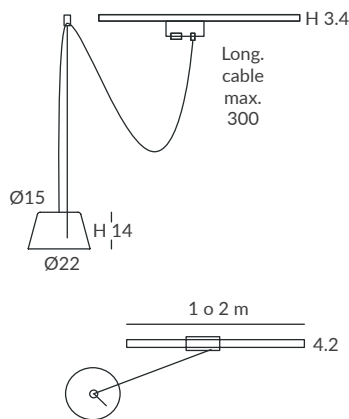

(Con enchufe, interruptor para 1 pantalla y 4 stoppers)
(With plug and switch for 1 lampshade and 4 stoppers)

(Con enchufe, interruptor para 1 pantalla y 4 stoppers)
(With plug and switch for 1 lampshade and 4 stoppers)

REF.
27862

COLGANTE CARRIL
TRACK SUSPENSION
IP20

MATERIAL
Metal y acrílico / Metal & acrylic

ACABADO / FINISH
Negro mate, blanco mate o blanco
Matt black, matt white or white
Difusor: opal mate
Diffuser: matt opal

INSTALACIÓN / INSTALLATION
- 1 x GU10 LED 8W Ø5cm
- 1 x GU10 LED 14W Ø11.1cm L:7.5cm
- 1 x COB LED 10W
CRI>90
Cálida / Warm 3000K 432lm
Neutra / Neutral 4000K 451lm