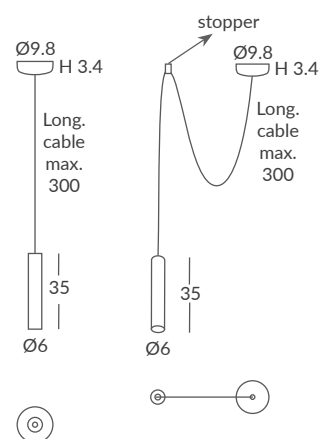

REF.
27871/1

COLGANTE / SUSPENSION
IP20

MATERIAL
Aluminio / Aluminium

ACABADO / FINISH
Negro mate / Matt black
Blanco / White

INSTALACIÓN / INSTALLATION
- 1xGU10 LED 8W Ø5cm [E]