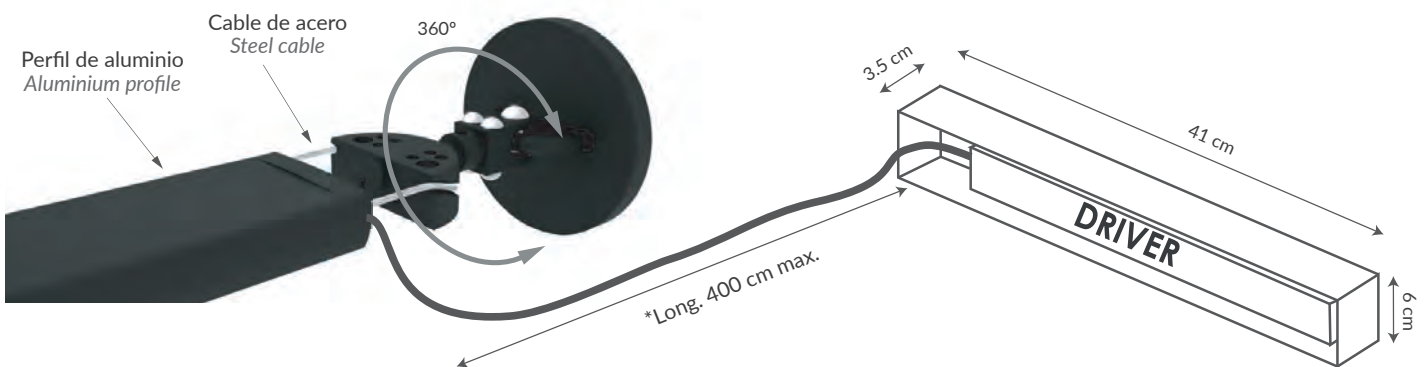

Servimos el difusor de una sola pieza / We supply a single piece diffuser
* Hasta 13 metros bajo pedido / Up to 13 meters under request