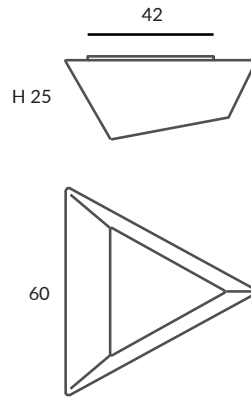

REF.
24030/60

PLAFÓN / CEILING LIGHT
IP20

MATERIAL
Metal y tela elástica
Metal & stretching fabric

ACABADO / FINISH
Blanco óptico
Optical white

INSTALACIÓN / INSTALLATION
- E27 LED 2x15W Ø6cm
- PCB-LED 20W 700mA
CRI>80
Cálida / *Warm* 3000K 1180lm
Neutra / *Neutral* 4000K 1235lm