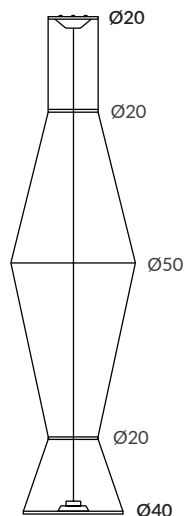

31400/200 + 2xARO20 + 1xARO50
(COB LED)