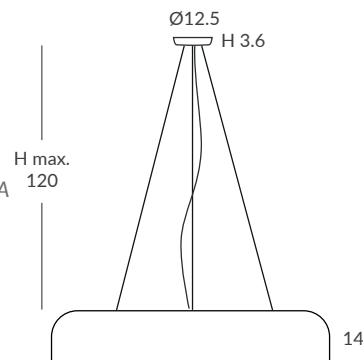

REF.
25800/76

COLGANTE / SUSPENSION
IP20

MATERIAL
Metal y metacrilato / Metal & PMMA

ACABADO / FINISH
Negro mate / Matt black
Blanco mate / Matt white
Blanco / White
Difusor: opal brillo
Diffuser: shiny opal

INSTALACIÓN / INSTALLATION
- E27 LED 5x15W Ø6cm
- PCB-LED 70W 500mA
CRI>90
Cálida / Warm 3000K 5672lm
Neutra / Neutral 4000K 6101lm

REF.
27001

SOBREMESA / TABLE LAMP
IP20

MATERIAL
Metal y acrílico / Metal & acrylic

ACABADO / FINISH
Pantalla: negro mate, blanco mate o blanco
Lampshade: matt black, matt white or white
Soporte: negro mate o blanco texturado
Base: matt black or granulated white
Difusor: opal mate
Diffuser: Matt opal

INSTALACIÓN / INSTALLATION
- E27 LED 1x6W Ø5cm
- COB LED 8W AC.220V
CRI>90
Cálida / Warm 3000K 345lm
Neutra / Neutral 4000K 360lm