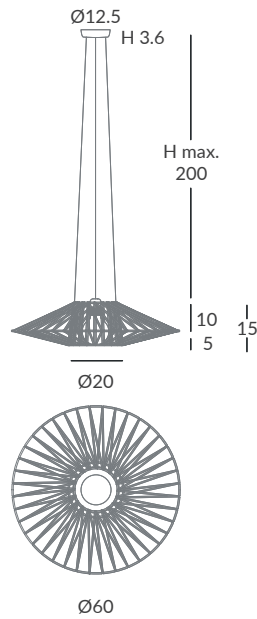

Structure: black

Cuerda: Elegir uno o dos colores
(ver carta de colores)

Cord: Choose one or two colors
(see cord color chart)

INSTALACIÓN / INSTALLATION

- E27 LED 1x15W Ø6cm 
- E27 LED 1x20W Ø9,5cm 

REF.
30801/80