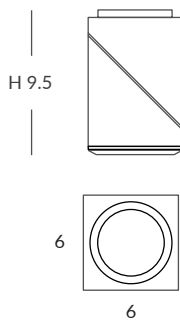

REF.
17013/1**

FOCO SUPERFICIE / SURFACE SPOTLIGHT
IP20

MATERIAL
Zamak / Zinc alloy

ACABADO / FINISH
Blanco mate / Matt white
Cromo / Chrome
Cuero / Antique
Negro mate / Matt black
Níquel satinado / Satin nickel
Plata / Silver

INSTALACIÓN / INSTALLATION
- 1xGU10 LED 8W Ø5cm L:6cm