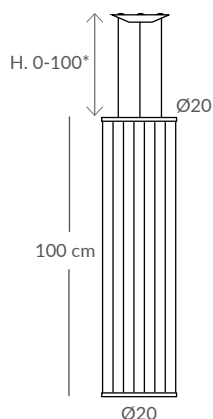

COLGANTE / SUSPENSION
IP20

MATERIAL

Metal y cuerda / Metal and cord

ACABADO / FINISH

Florón: negro mate

Canopy: matt black

Estructura: negra

Structure: black

**Esfera: cristal opal mate

**Sphere: matt opal glass

Cuerda: Ver carta de colores

Cord: See cord color chart

INSTALACIÓN / INSTALLATION

- E27 LED 1x15W Ø6cm*

- COB LED 10W AC.220V

CRI>90

Cálida / Warm 3000K 432lm

Neutra / Neutral 4000K 451lm

dim L,C

dim Casambi

REF. 31200/100