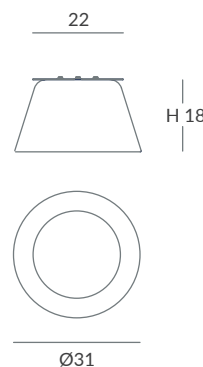

REF.
28280/31

PLAFÓN / CEILING LIGHT
IP20

MATERIAL
Metal y acrílico / Metal & acrylic

ACABADO / FINISH
Negro mate, blanco mate, blanco,
beige, marsala y oliva
*Matt black, matt white, white,
beige, marsala and olive*
Base: blanco o negro mate
Base: white or matt black
Difusor: opal mate / Diffuser: matt opal

INSTALACIÓN / INSTALLATION
- 1 x E27 LED 15W Ø6cm
- 1 x COB LED 10W
CRI>90
Cálida / Warm 3000K 432lm
Neutra / Neutral 4000K 451lm