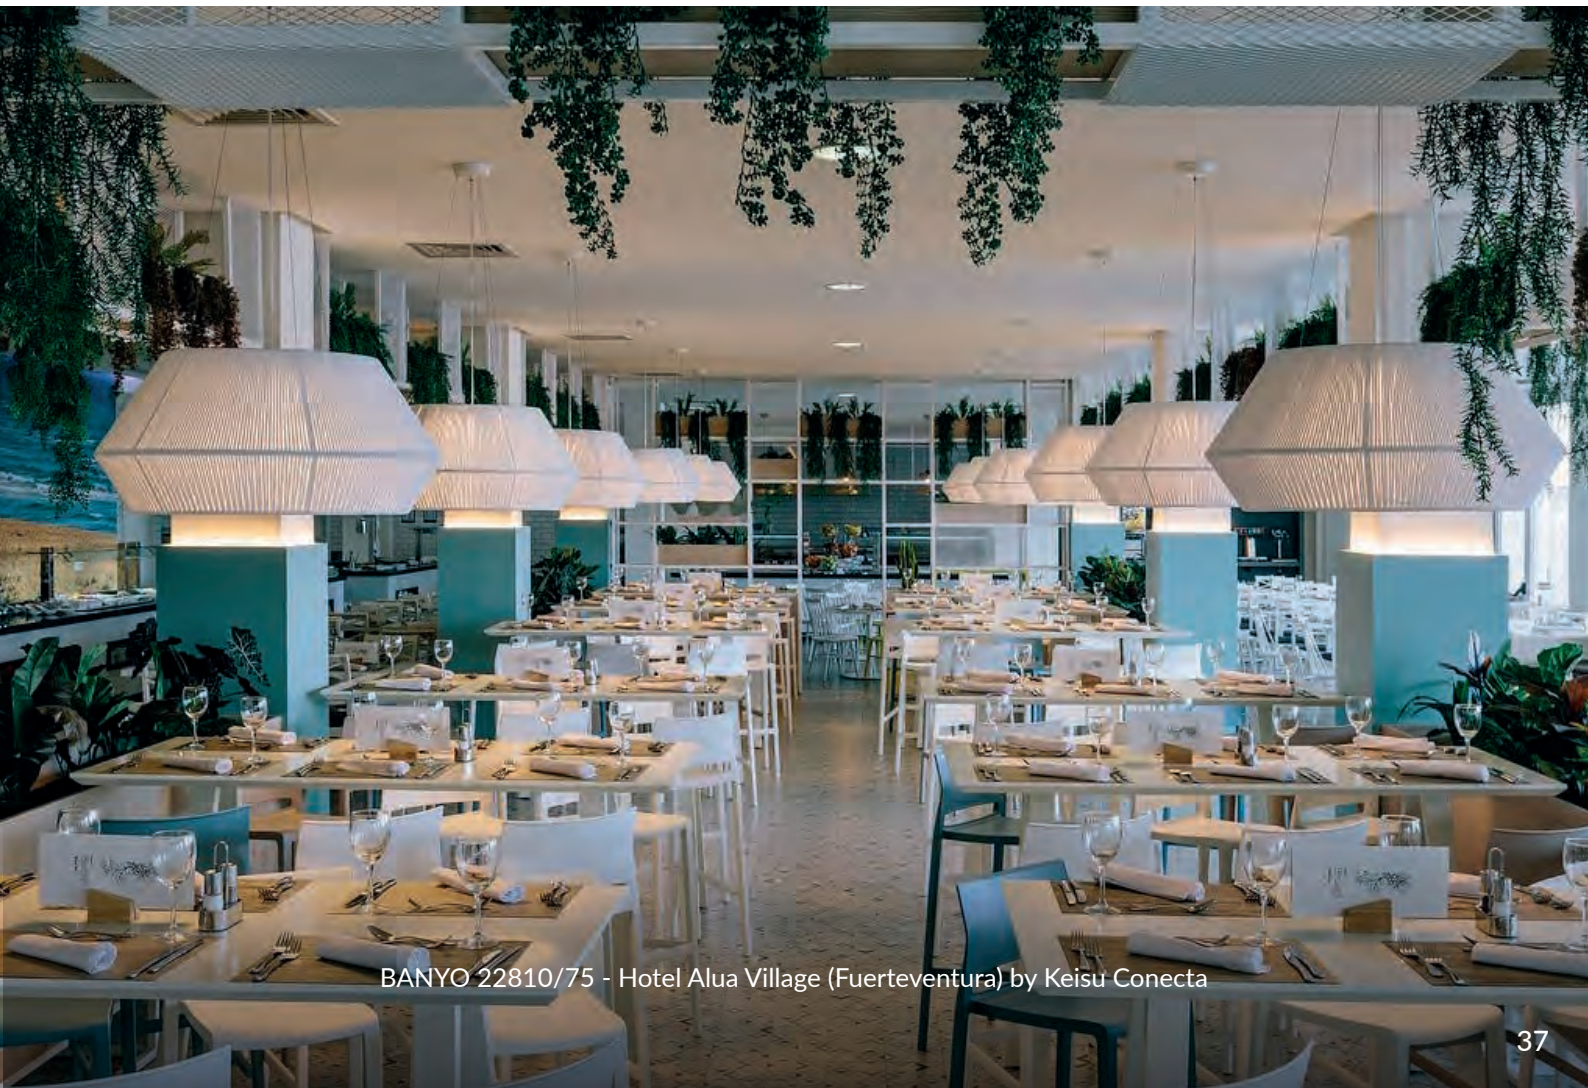

22002 stone

22004 ECO lithium

22006 white

BANYO 22810/75 - Kyatcha Restaurant (Netherlands) by Art2Go Interieurprojecten

BANYO 22810/75 - Hotel Alua Village (Fuerteventura) by Keisu Conecta

REF.
22001

SOBREMESA / TABLE LAMP
IP20