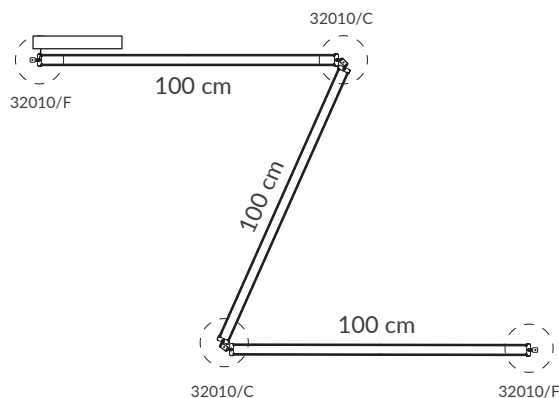

DRIVER KIT (florón + driver) / DRIVER KIT (canopy + driver)

REF.
KIT 32010/1
(Para un total de 2m)
(For a total of 2m)

ACABADO / FINISH
Negro mate / Matt black

- Ⓓ dim DALI Ⓟ dim PUSH
- Ⓒ dim Casambi

REF.
KIT 32010/2
(Para un total de 3m y 4m)
(For a total of 3m and 4m)

ACABADO / FINISH
Negro mate / Matt black

- Ⓓ dim DALI Ⓟ dim PUSH
- Ⓒ dim Casambi

REF.
KIT 32010/3
(Para un total de 5m y 6m)
(For a total of 5m and 6m)

ACABADO / FINISH
Negro mate / Matt black

- Ⓓ dim DALI Ⓟ dim PUSH
- Ⓒ dim Casambi

REF.
KIT 32010/4
(Para un total de 7m a 9m*)
(For a total from 7m to 9m*)

ACABADO / FINISH
Negro mate / Matt black

- Para 7m y 8m / For 7m and 8m:
- Ⓓ dim DALI Ⓟ dim PUSH
- Ⓒ dim Casambi
- Para 9m / For 9m:
- Ⓥ dim 0-10V

Múltiples combinaciones/ Multiple combinations. Max. 155W (9m)

Cada 9 metros es necesaria una conexión a la red eléctrica (KIT) / Every 9 meters, an electrical connection (KIT) is required.

EJEMPLO DE CONFIGURACIÓN / CONFIGURATION EXAMPLE

1. Elegir longitud y cantidad de perfiles
  1. Choose length & quantity of profiles
  - 3 x 32010/100
2. Seleccionar KIT correspondiente al total de metros
  2. Select KIT corresponding to the total number of meters
  - KIT 32010/2
3. Indicar número de conexiones entre perfiles
  3. Indicate number of profile connections
  - 2 x 32010/C
4. Indicar composición
  4. Indicate composition
  - Abierto / Open (2 x 32010/F)

Composición abierta / Open composition

EJEMPLO DE CONFIGURACIÓN / CONFIGURATION EXAMPLE

1. Elegir longitud y cantidad de perfiles
  1. Choose length & quantity of profiles
  - 2 x 32010/100 + 2 x 32010/200
2. Seleccionar KIT correspondiente al total de metros
  2. Select KIT corresponding to the total number of meters
  - KIT 32010/3
3. Indicar número de conexiones entre perfiles
  3. Indicate number of profile connections
  - 3 x 32010/C
4. Indicar composición
  4. Indicate composition
  - Cerrado / Closed (1 x 32010/U)