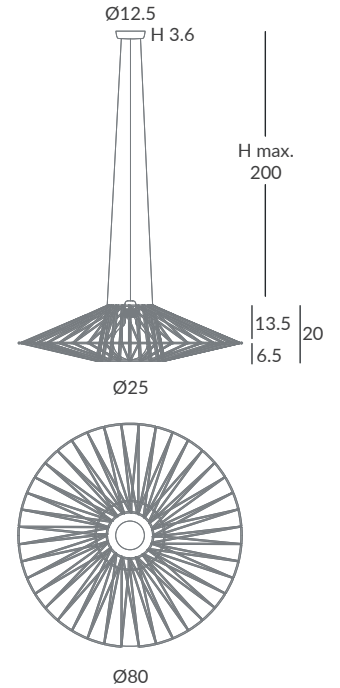

Cord: Choose one or two colors
(see cord color chart)

INSTALACIÓN / INSTALLATION

- E27 LED 1x20W Ø12cm 

REF.
30200/80

PLAFÓN / CEILING LIGHT
IP20

MATERIAL
Metal y cuerda / Metal and cord

ACABADO / FINISH

Base: negro mate / Base: matt black