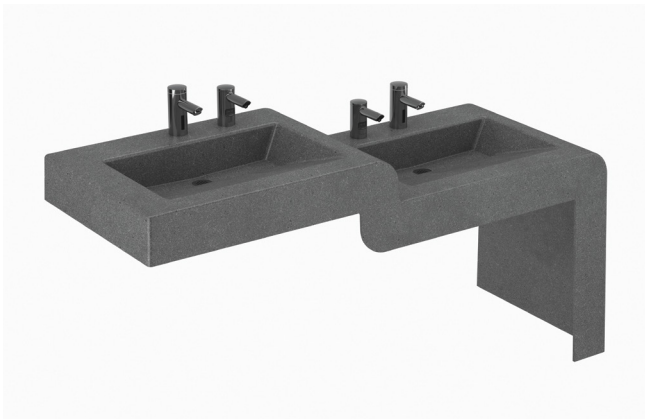

Product Options

- 25 color options (see page 23)
- Component options include faucet and soap dispenser
- Mounted with angle brackets

ELA-81000 1-Station (30")

ELA-82000 2-Station (60")

ELA-83000 3-Station (90")

ELA-84000 4-Station (120")

Round Front ELRF Series

Rounded Front design with limited corners is the perfect choice for restrooms most used by children.

Product Options

- 25 color options (see page 23)
- Component options include faucet and soap dispenser
- Mounting options include angle brackets or enclosure

ELRF-81000 1-Station (30")

ELRF-82000 2-Station (60")

ELRF-83000 3-Station (90")

ELRF-84000 4-Station (120")

Shown: SloanStone® ELRF-84000 Round Front Sink in SloanStone Matrix White with angled enclosure in stainless steel shown with Combination ESD-1501 (Optima® EAF-150-ISM Faucet and Sloan® ESD-1500 Soap Dispenser), Sloan® XLERATOR® EHD-501 Hand Dryer.

Great for locations with mixed use by both children and adults, this ADA and TAS friendly design provides one or more adult height stations paired with one child height station.

Product Options

- 25 color options (see page 23)
- Component options include faucet and soap dispenser
- Mounted with angle brackets