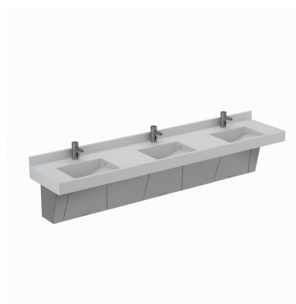

Product Options

- 25 color options (see page 23)
- Component options include faucet
- Mounted with integrated stainless steel enclosure

ELC-81000 1-Station (30")

ELC-82000 2-Station (60")

ELC-83000 3-Station (90")