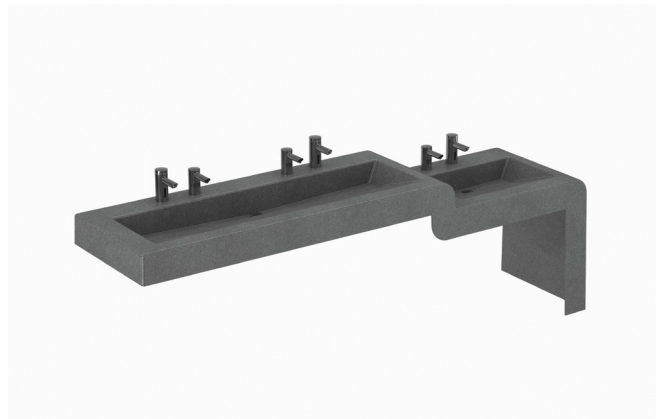

ELWF-83000 3-Station (90")