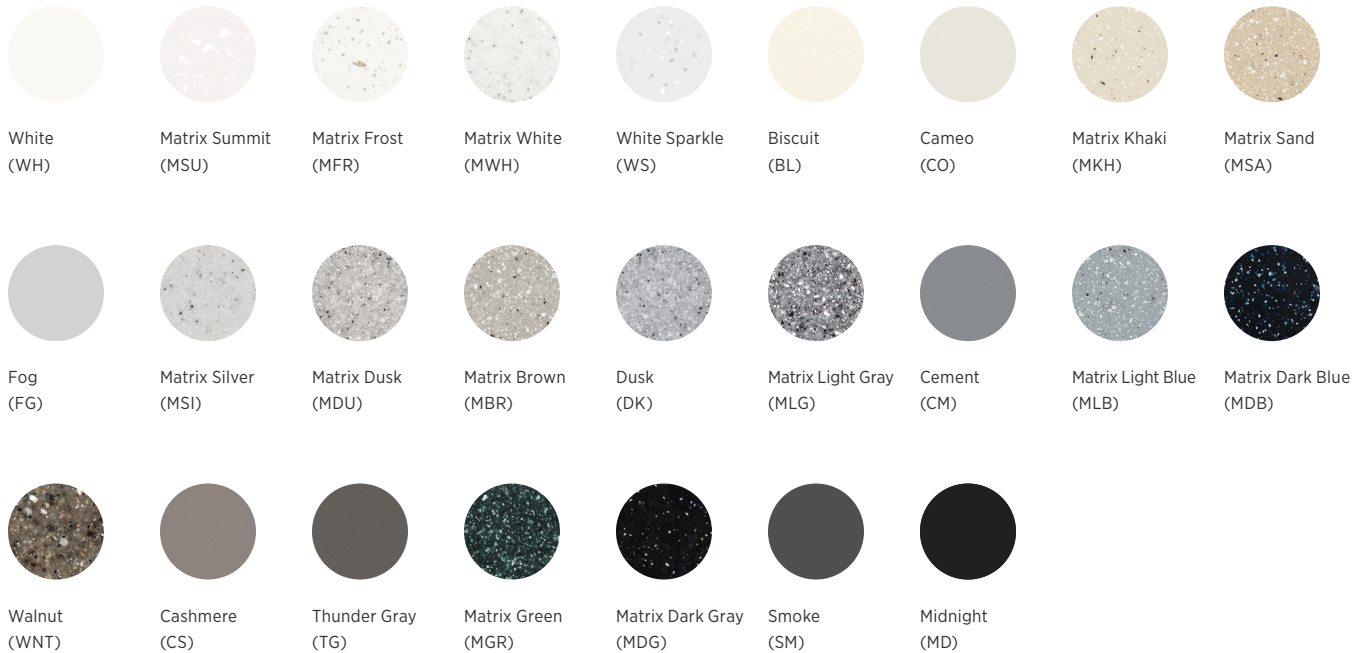

Quick Ship Options

- Select models and colors are available as part of Sloan's Quick Ship Program with 3-week lead times.
- Stocked options available with 3-day lead times.

Visit sloan.com/quick-ship to see Quick Ship options for select models.

Colors, colors, and more colors

Choose from a selection of solid and speckled colors for your SloanStone® Sink System.

Color List For SloanStone 60000, 70000, 80000 Series Sinks

Color List For SloanStone 40000 Series Sinks