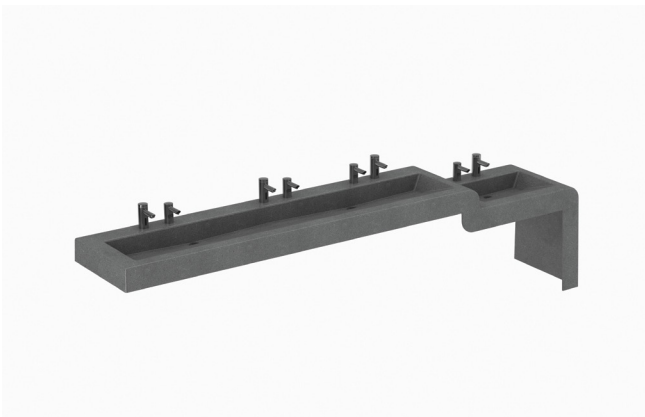

Great for locations with mixed use by both children and adults, this ADA and TAS friendly design provides one or more adult height stations paired with one child height station.

Product Options

- 25 color options (see page 23)
- Component options include faucet and soap dispenser
- Mounted with angle brackets

ELWF-82000 2-Station (60")

ELWF-83000 3-Station (90")

ELWF-84000 4-Station (120")

Deluxe Lavatory Countertop

ELC-80000 SERIES

A slightly pitched counter reduces standing water while the squared bowls create a geometric look.