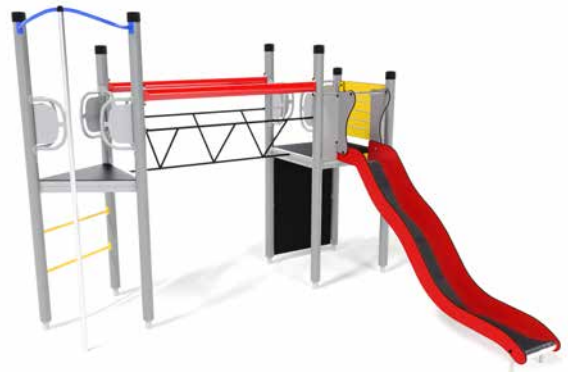

Metis

1. 8077981 **CC** Primary
   - 8105854 **CC** Natural
   - 8105872 **S** Natural
   - 8105859 **OM** Natural
2. Steel Posts/HPL Panels