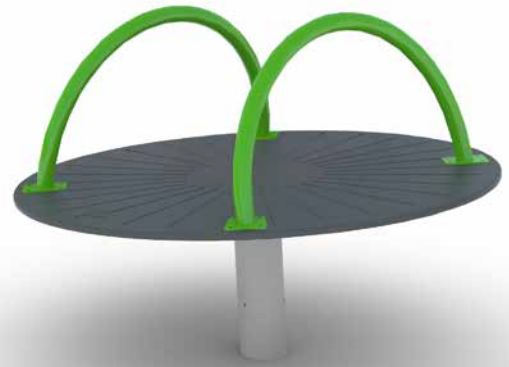

8057862 Black
6mm Stainless Chain

ROUNDABOUTS & SPINNERS

Mobilus

8057036 **cc** Green

FREESTANDING PLAY EQUIPMENT

Swingo

8057040 **CC** Green
8058120 **CC** Red

Roty