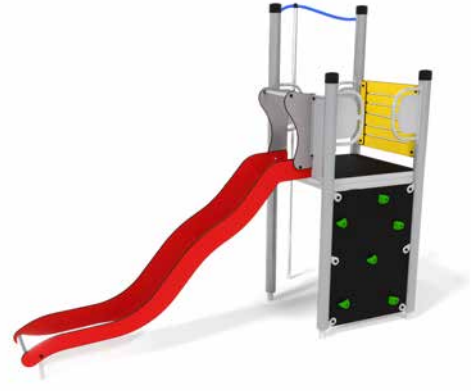

Luna

1. 8077979 **CC** Primary
   - 8105794 **CC** Natural
   - 8105799 **S** Natural
   - 8105798 **OM** Natural
2. Steel Posts/HPL Panels