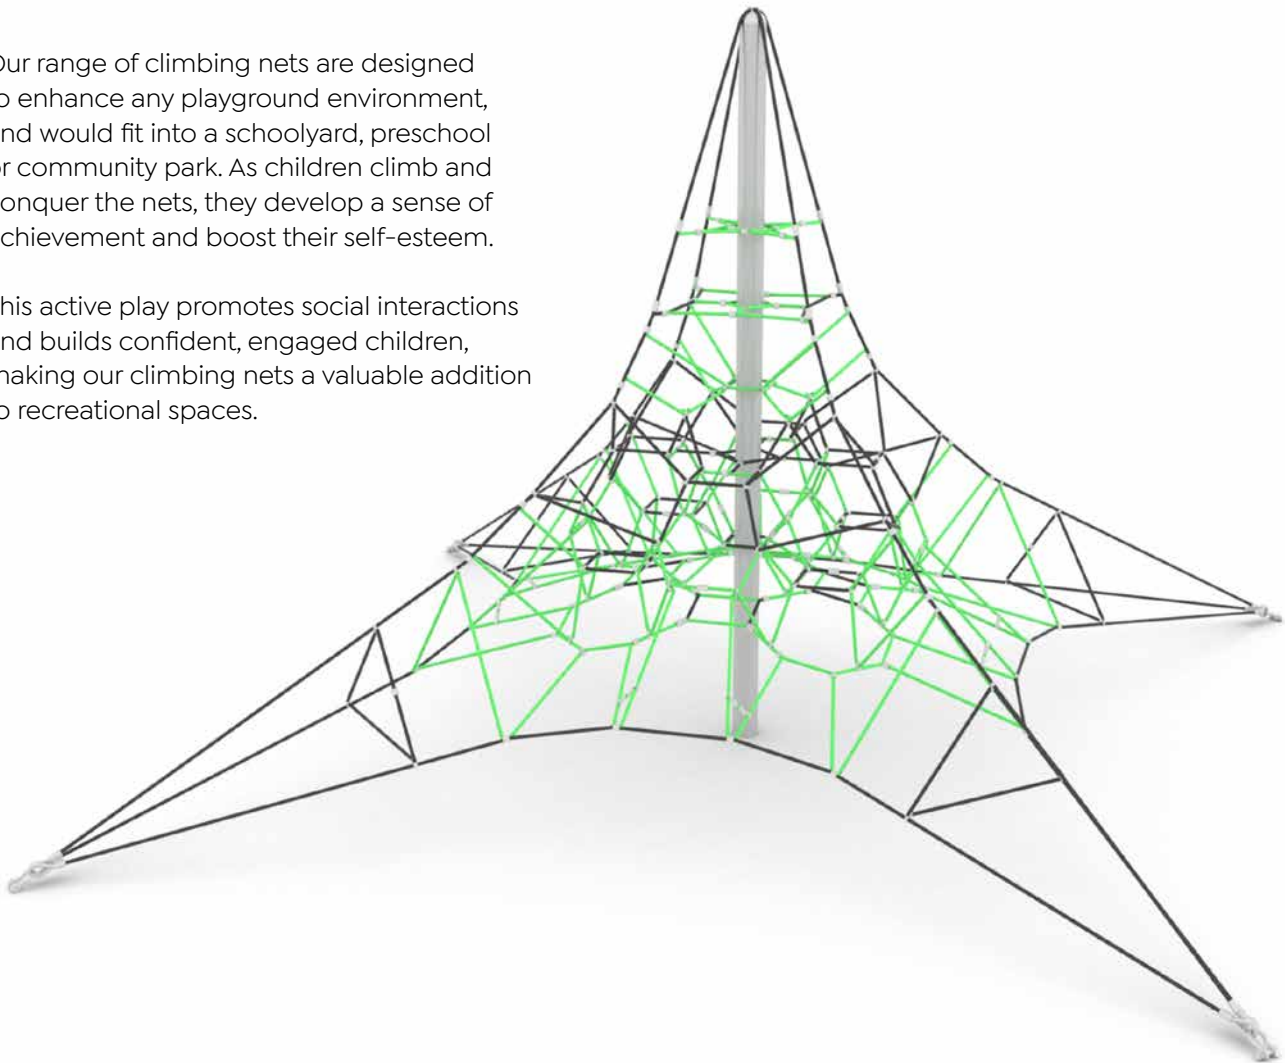

Active 4000

8074808 **CC** Neon Green/Black

8074809 **CC** Red/Black

4.0m