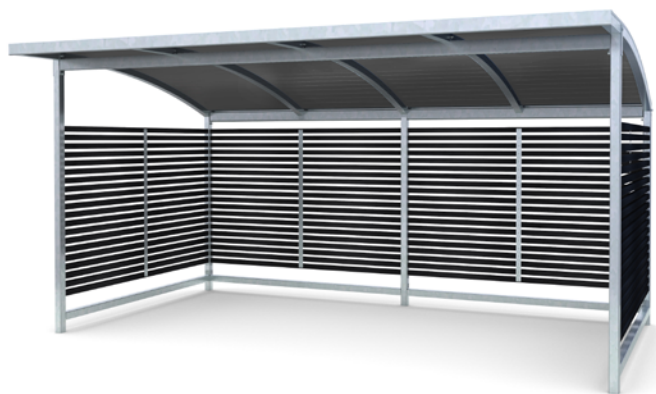

Stella

8043672 **S** Black/Galvanised
Vaulted Tin Roof