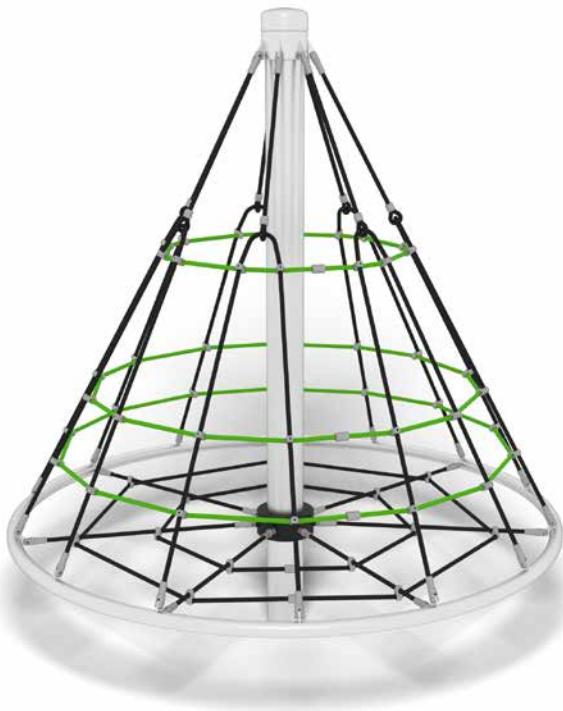

Active Twin 4000

8074822 **CC** Red/Black
8074823 **CC** Neon Green/Black
4.0m

Cone Climber

8074847 **CC** Neon Green/Black
8074848 **CC** Red/Black
2.4m