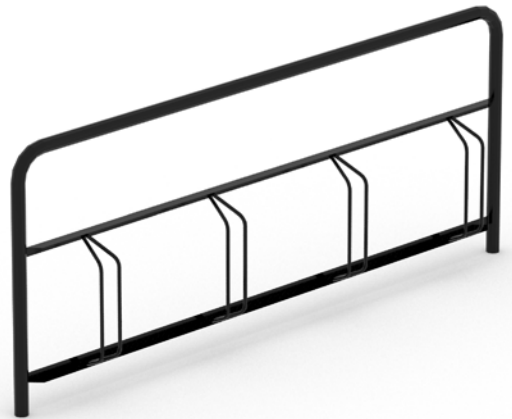

Gaspra
8003521 **CC** Black
4 Places, Single, Adjustable