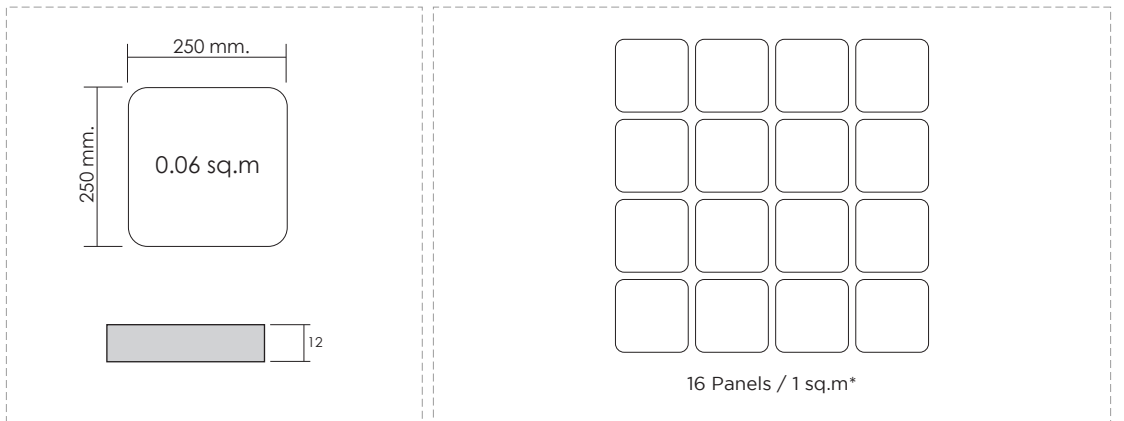

**BB02
MOSAIC**

Simple & Modern Style
A005 A004 A002

Cozy & Minimal Style
A007 A006

Pop & Colorful Style
A016 A013 A010

Energetic vibe
A004 A012 A011

*2 sq.m. / Package