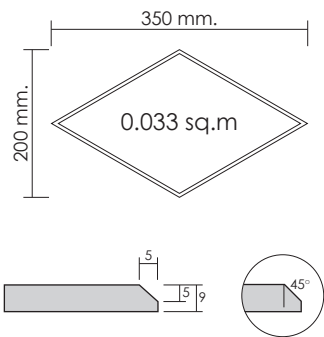

30 Panels / 1 sq.m*