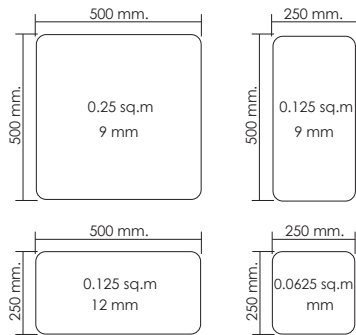

9 Panels / 1 sq.m*

*2 sq.m. / Package

Simple & Modern Style
A005 A004 A002

Cozy & Minimal Style
A007 A006

Pop & Colorful Style
A016 A013 A010

Energetic vibe
A004 A012 A011

**BB04
BRIX**

24 Panels / 1 sq.m*

RT acoustic

BLOCK BEAT

AVAILABLE COLOUR

STANDARD

SOLO 9 mm.

Material : 100% Polyester
with min. 60% Recycled Content
Thickness : 9 mm. +/- 10%
Panel Size : 1220 x 2800 mm.
Weight : 1800 g/m²

SOLO 12 mm.

Material : 100% Polyester
with min. 60% Recycled Content
Thickness : 12 mm. +/- 10%
Panel Size : 1220 x 2800 mm.
Weight : 2400 g/m²