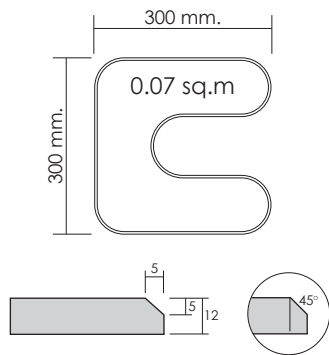

14 Panels / 1 sq.m*