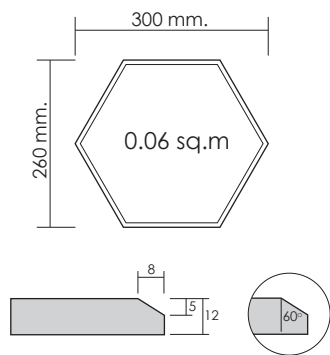

17 Panels / 1 sq.m*