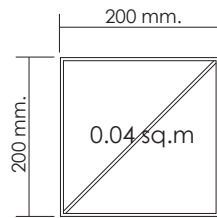

24 Panels / 1 sq.m*