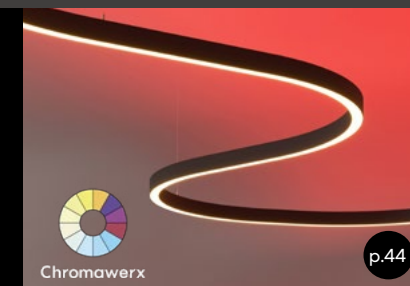

Curvia XYZ

Curvia XYZ fixtures carry light along curvilinear paths across different planes, creating dynamic and stunning effects.

Curvia Horizon

Curvia Horizon luminaires feature closed shapes that mount horizontally, directing light either inward or outward.

Curvia Perimeter

Curvia Perimeter is precision-engineered to follow curved walls with low-glare, shadow-free, smooth vertical illumination.

Curvia Acoustix

Curvia Acoustix blends curvilinear light with acoustic control, adding a sculptural touch with integrated sound-absorbing properties.

CURVIA NEW FEATURES

Curvia Intersections

Curvia Intersections are Y-, T-, and X-shaped connectors used for creating illuminated curved shapes and patterns.

Curvia RGBW Option

Curvia luminaires are offered with Chromawerx Quadro, our 4-channel RGBW Solution.