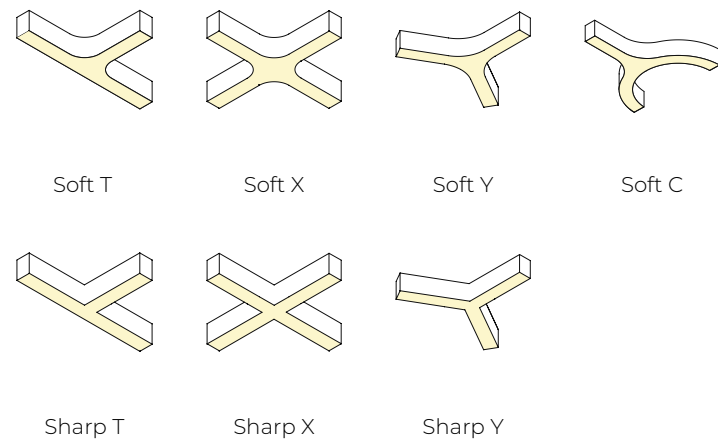

NEW FEATURE 1
Curvia
Intersections

NEW FEATURE 2
RGBW
Option

NEW FEATURE 3
Asymmetric
Opal Optic

Declare

Intersections

Curvia

Curvia Intersections are versatile Y-, T-, and X-shaped connectors designed to create dynamic curved shapes and patterns. They are fully illuminated without lens breaks or seams, enabling the formation of unique geometric designs.

Curvia Intersections provide both aesthetic appeal and functional efficiency, delivering lighting solutions that range from simple curves to intricate loops to expansive layouts.

WIDTHS

2", 3", 4"

MOUNTING OPTIONS

Recessed
Surface
Pendant

Countless
Shapes

Seamless
Curves

INTERSECTION TYPES

RGBW

Chromawerx Quadro

Curvia fixtures incorporate Chromawerx Quadro, our 4-channel RGBW control system for sophisticated color blending and high output lighting.