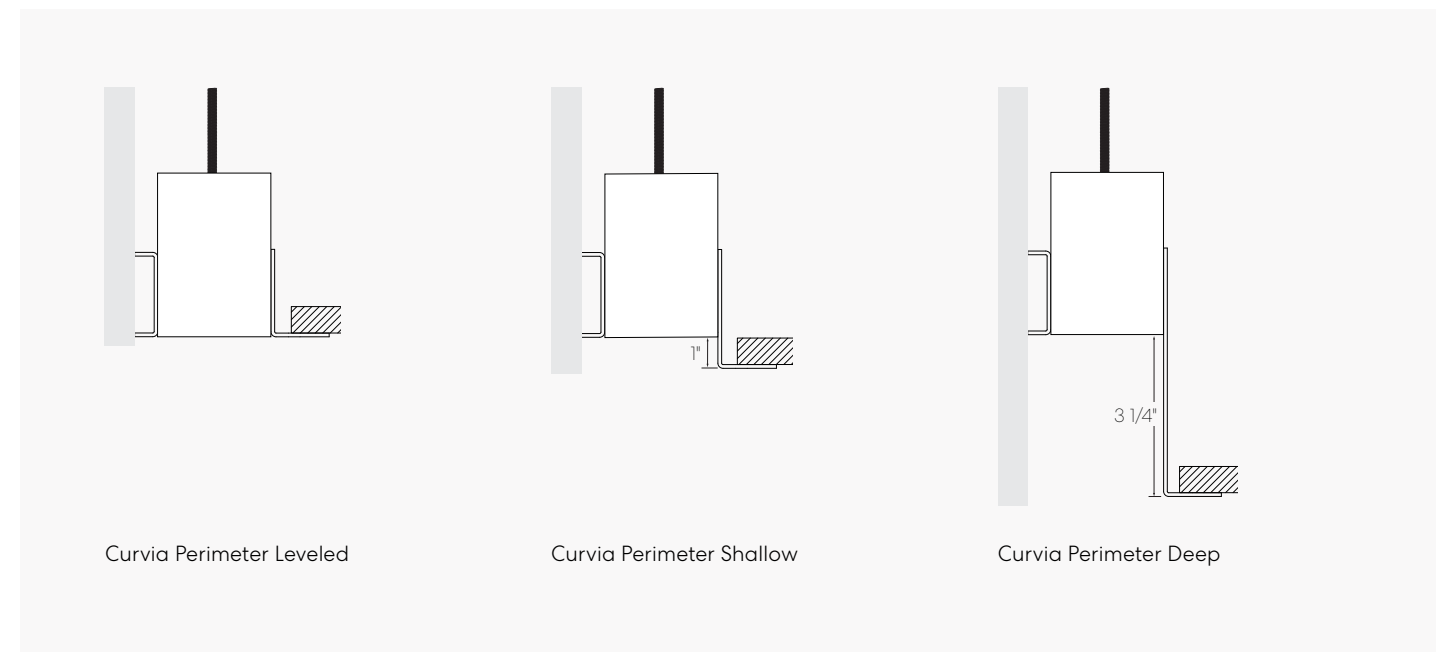

OUTWARD

CAPSULE

INWARD

OUTWARD

Curvia Perimeter

HIGHLIGHT CURVED CONTOURS

Curvia Perimeter is available in four profile sizes—2", 3", 4", and 5"—and delivers smooth wall illumination. It offers three distinct mounting options: level for dramatic lighting, shallow for a softer effect, and deep-recessed for a more subtle look.

Curvia Perimeter offers three distinct mounting positions: Levelled, Shallow (1" recessed) and Deep (3.25" recessed).

HLO

AOO

THREE MOUNTING POSITIONS

Curvia Acoustix

HARMONIZE YOUR ENVIRONMENT

Equipped with acoustic felt, Curvia Acoustix luminaires, available in 2" widths with a minimum radius of 12", masterfully negotiate curves with finesse and maintain elegant proportions while their sound-absorbing properties ensure open spaces remain comfortably free of excessive ambient noise.

WIDTH

2"

HEIGHTS

8"
12"
16"

DISTRIBUTIONS

Direct
Direct/Indirect

CONFIGURATIONS

Standalones
Continuous runs
Shapes
Rings