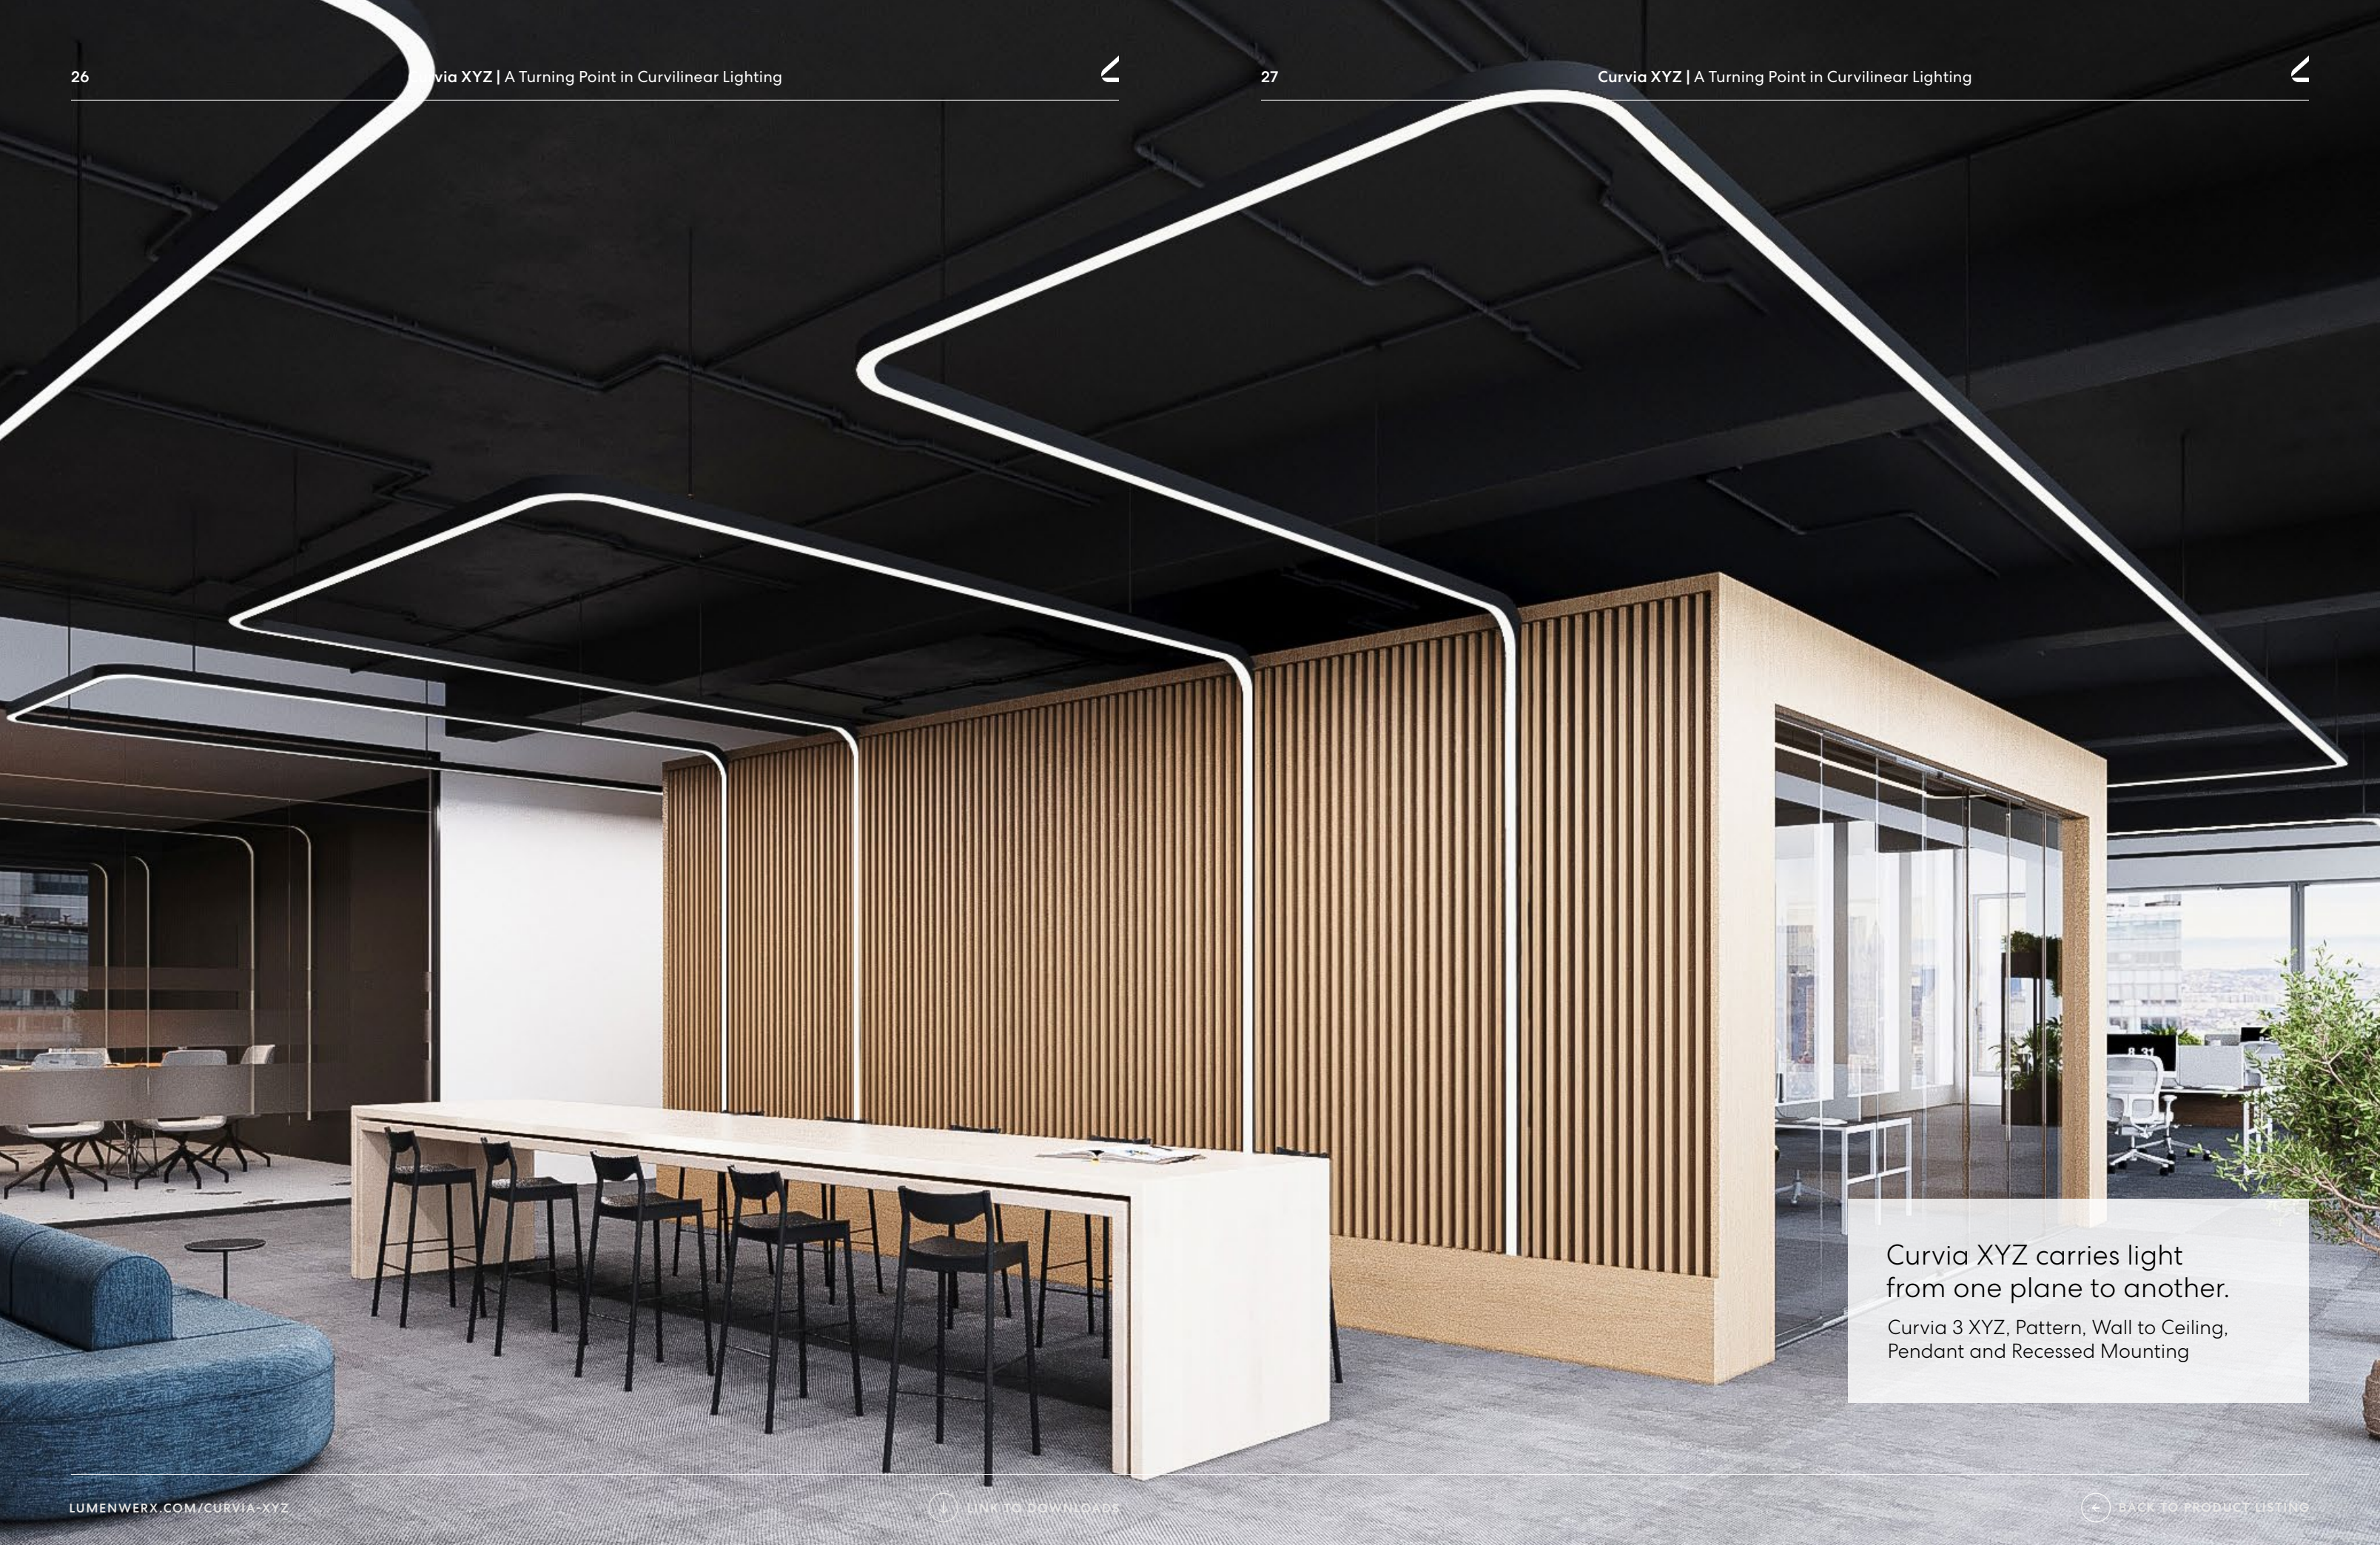

Curvia XYZ carries light from one plane to another.

Curvia 3 XYZ, Pattern, Wall to Ceiling, Pendant and Recessed Mounting

Curvia Horizon

LIGHTING INSIDE AND OUT

Curvia Horizon luminaires feature closed shapes that mount horizontally, directing light either inward toward their centers or outward away from their housing. They provide versatile illumination, enhancing depth and creating engaging effects in any space.

Curvia 3 Horizon, Ring,
Recessed Mounting, Outward Distribution

Curvia Horizon

Curvia Horizon fixtures are available in four standard closed shapes—Ring, Rounded Square, Rounded Rectangle, Capsule—and custom configurations. Curvia Horizon offers either Inward or Outward light distribution integrating with ease into diverse architectural designs.