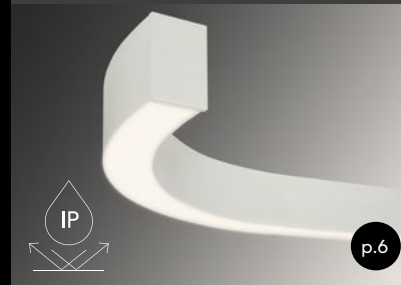

ADDITIONS TO THE CURVIA COLLECTION

Curvia Seal

With protection up to IP65, Curvia Seal fixtures bring the Curvia Collection's elegance outdoors, providing superior protection against dust and water.