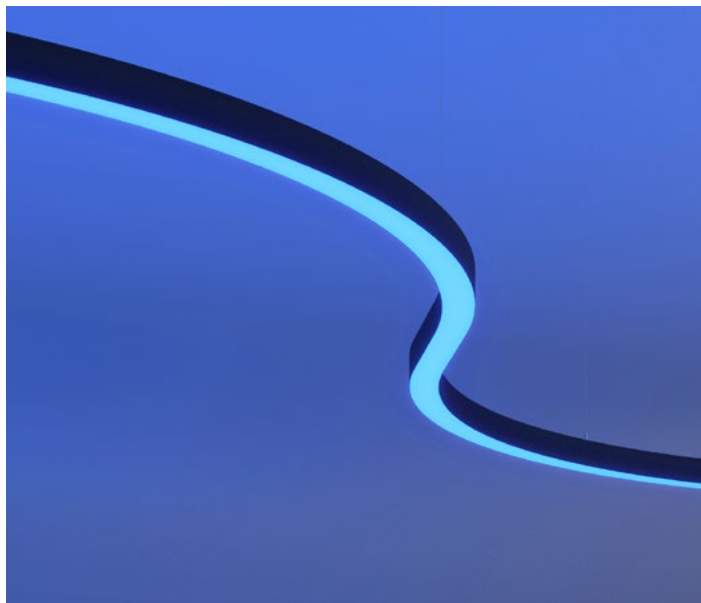

RGBW

Chromawerx Quadro

Curvia fixtures incorporate Chromawerx Quadro, our 4-channel RGBW control system for sophisticated color blending and high output lighting.

With Chromawerx Quadro, Curvia luminaires deliver vibrant colors and smooth dimming across all intensities, without banding or color shifting.

High Output in all
Colors

Vibrant and
Saturated Colors

Configurable White
CCT Channel Option

Customization of
4-channel available