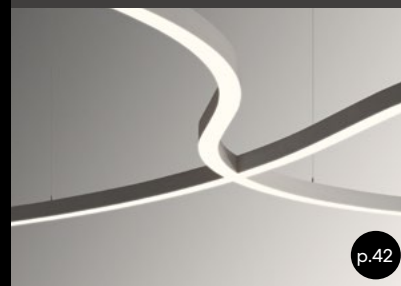

Curvia XYZ

Curvia XYZ fixtures carry light along curvilinear paths across different planes, creating dynamic and stunning effects.

Curvia Horizon

Curvia Horizon luminaires feature closed shapes that mount horizontally, directing light either inward or outward.

Curvia Perimeter

Curvia Perimeter is precision-engineered to follow curved walls with low-glare, shadow-free, smooth vertical illumination.

Curvia Acoustix

Curvia Acoustix blends curvilinear light with acoustic control, adding a sculptural touch with integrated sound-absorbing properties.

CURVIA NEW FEATURES

Curvia Intersections

Curvia Intersections are Y-, T-, and X-shaped connectors used for creating illuminated curved shapes and patterns.

Curvia RGBW Option

Curvia luminaires are offered with Chromawerx Quadro, our 4-channel RGBW Solution.