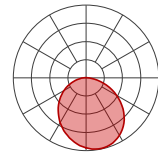

Customization of
4-channel available

Asymmetric Opal Optic

Curvia

The Asymmetric Opal Optic (AOO) provides targeted illumination while diffusing light evenly, minimizing glare and spill.

AOO

Sustainability