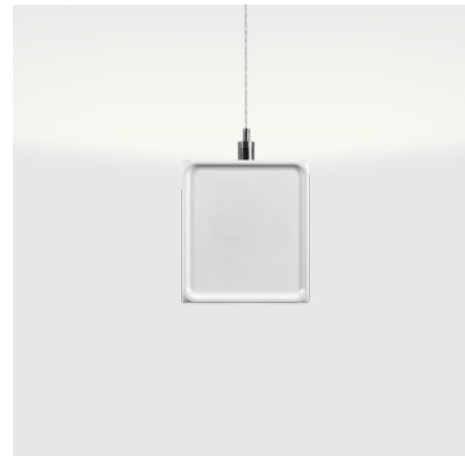

Wide Indirect Optic

Ubik features the second generation of Wide Indirect Optic (WIO) offering impeccable indirect performance. With 8' spacing, the ideal to 2:1 ratio can be achieved with a 24" drop for best-in-class performance. Fixtures can be placed as close as 12" from the ceiling without creating undesirable hot spots.