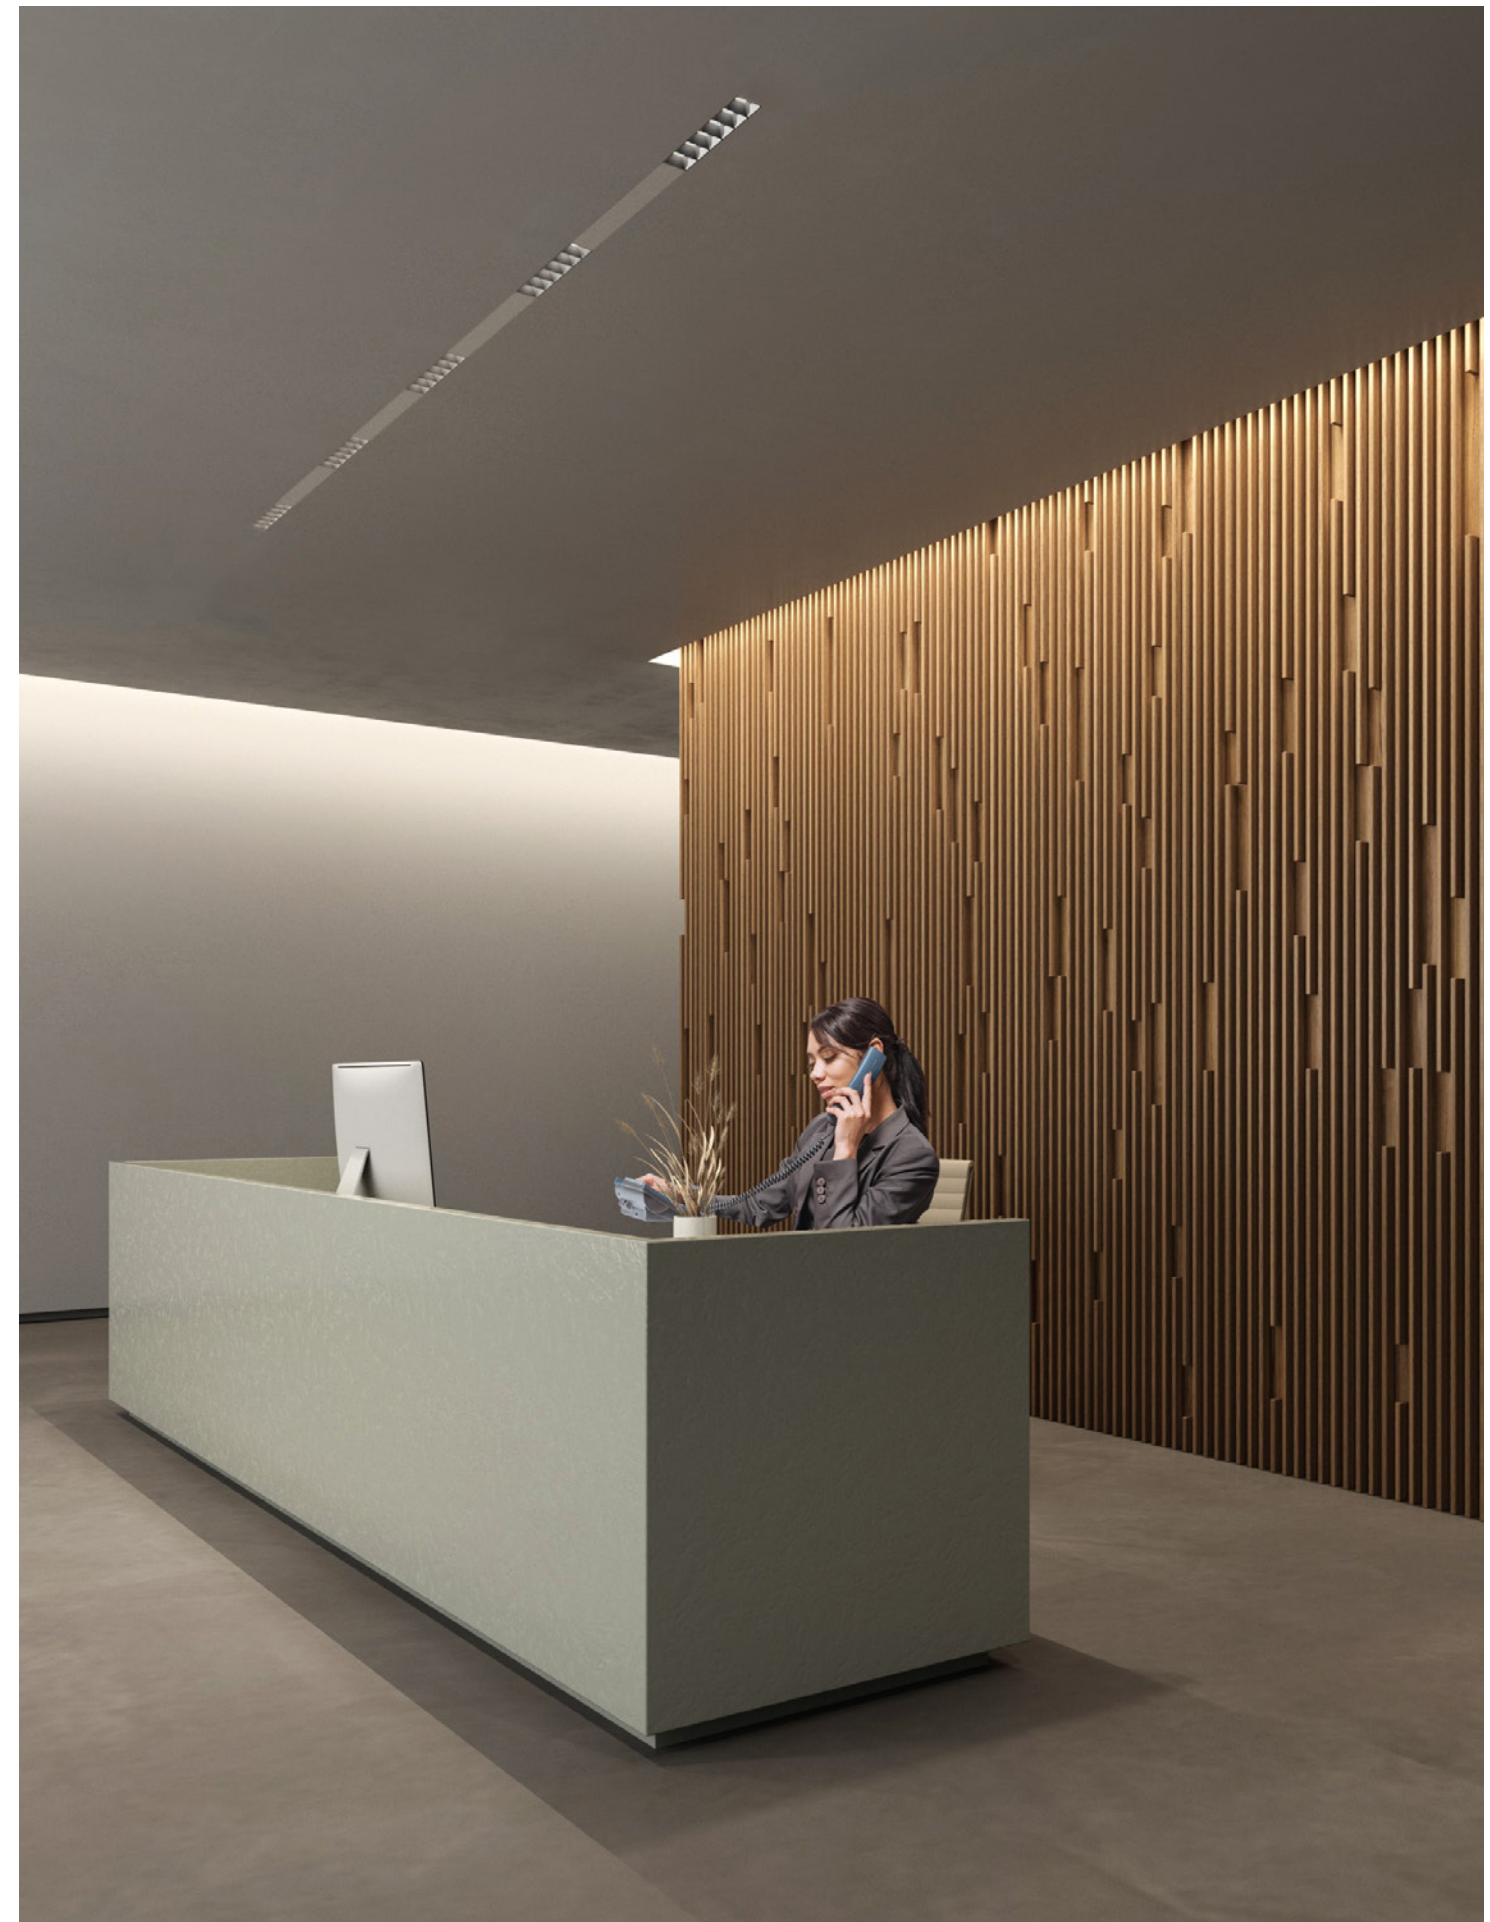

Up to

**1200 lm/ft**

Up to

**129 lm/W**

Parabolic Louver

HLO