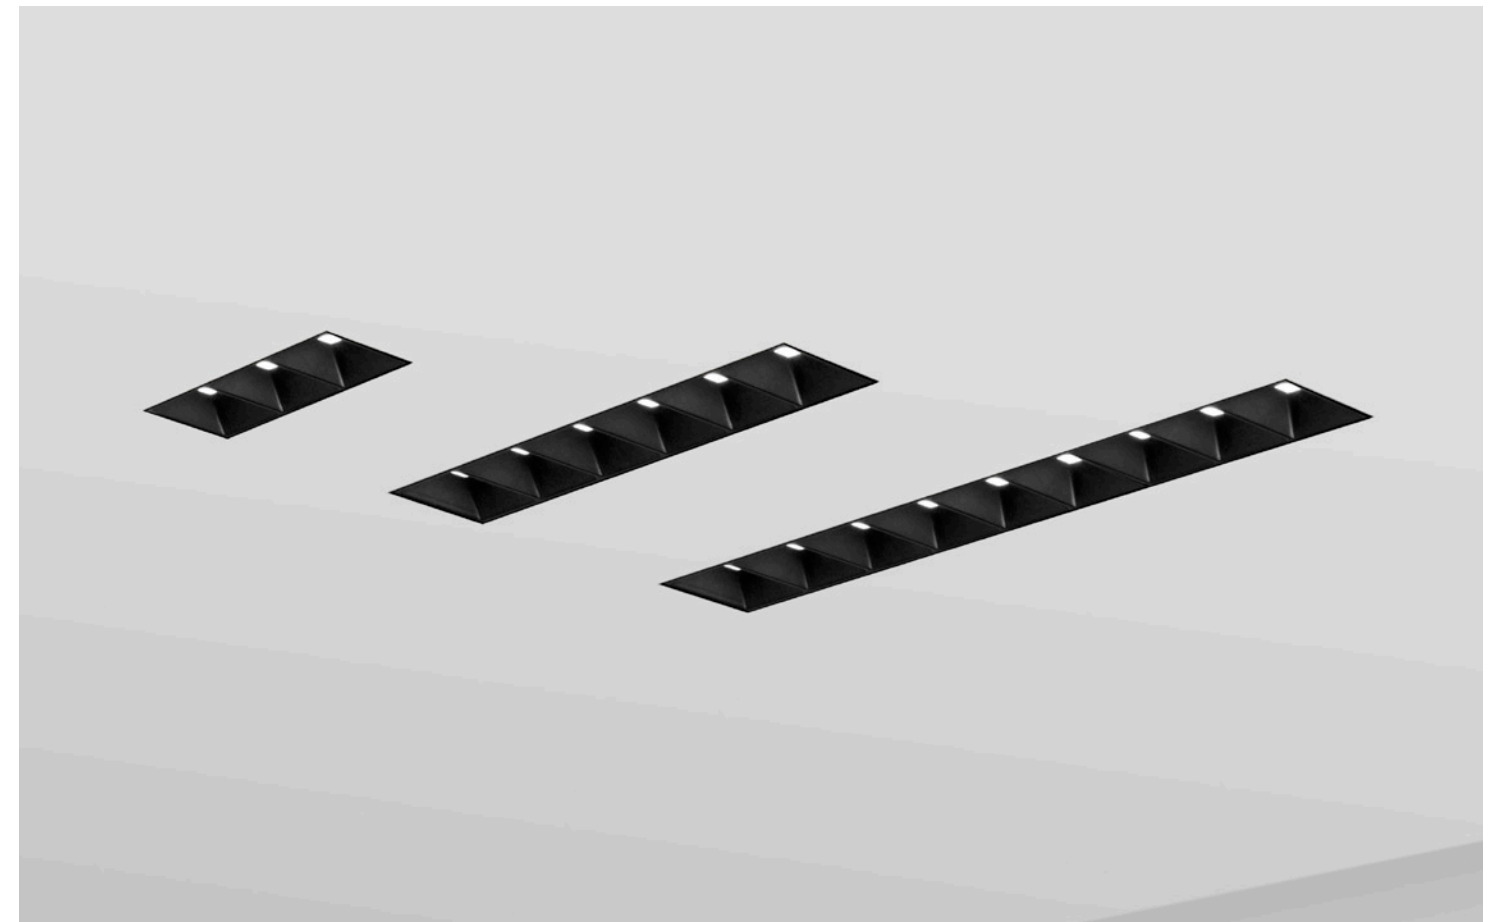

Ubik Cube

Linear downlight or pendant

Ubik Cube delivers exceptional performance and versatility. Available in both linear downlight and pendant versions, the compact fixture is offered with HLO, parabolic louver, or wall wash optics. For the parabolic louvers, three matte (MPL) finishes are available in black, silver, and white. Similarly, our wall wash optics are available in black, silver, and white. For pendants, three standard housing colors are available (white, black and aluminium).