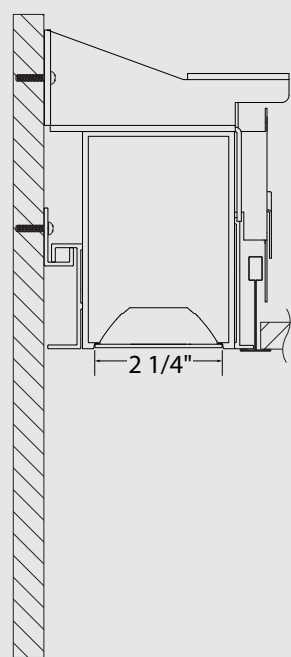

Ubik Perimeter

Construction

Ubik Perimeter is designed to offer lines of light that are seamless even at section transitions and corner junctions. The fixture can be mounted in a variety of ceiling systems (gypsum, t-bar, Armstrong TechZone, etc.), and for each option, the driver is positioned to be accessed from below the ceiling.

Ubik Perimeter HLO

Mounting positions

Ubik Perimeter Leveled