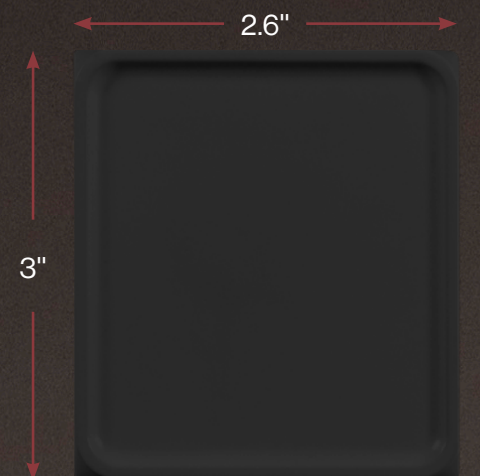

Contour end cap option