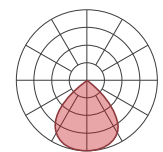

Up to

**1200 lm/ft**

Up to

**129 lm/W**

Parabolic Louver

HLO