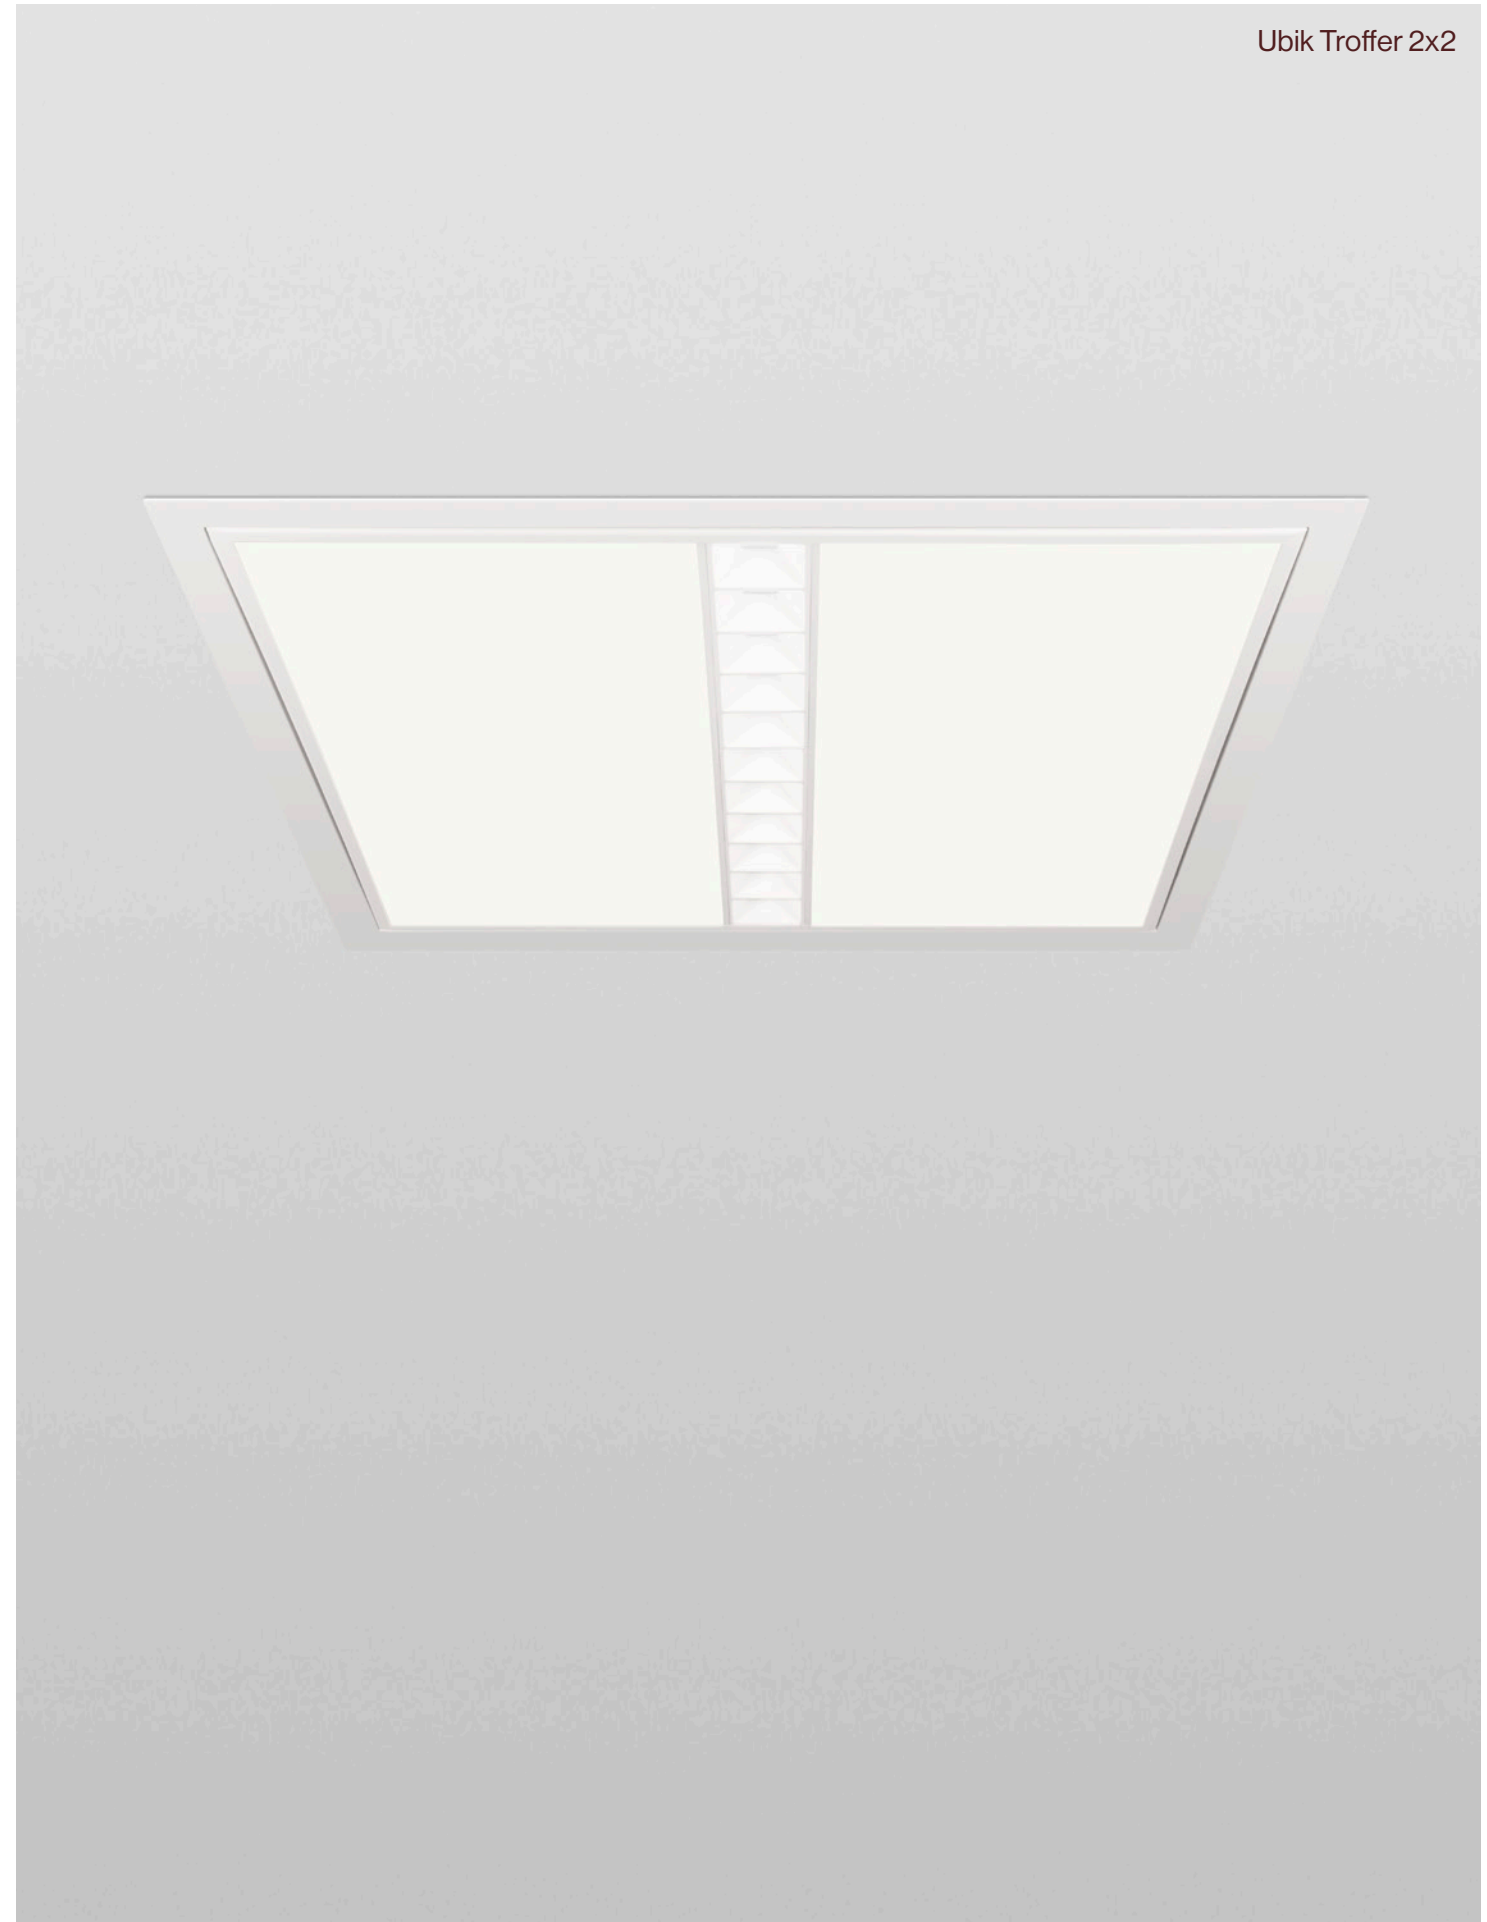

Ubik Troffer 2x2