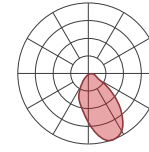

Wall Wash

Wall wash is available in pendants, combinations, and cubes, and can achieve uniformity ratios of 3.5:1 on a 10' wall. Ubik wall wash offers a fully lit lens in a 2" square louver.