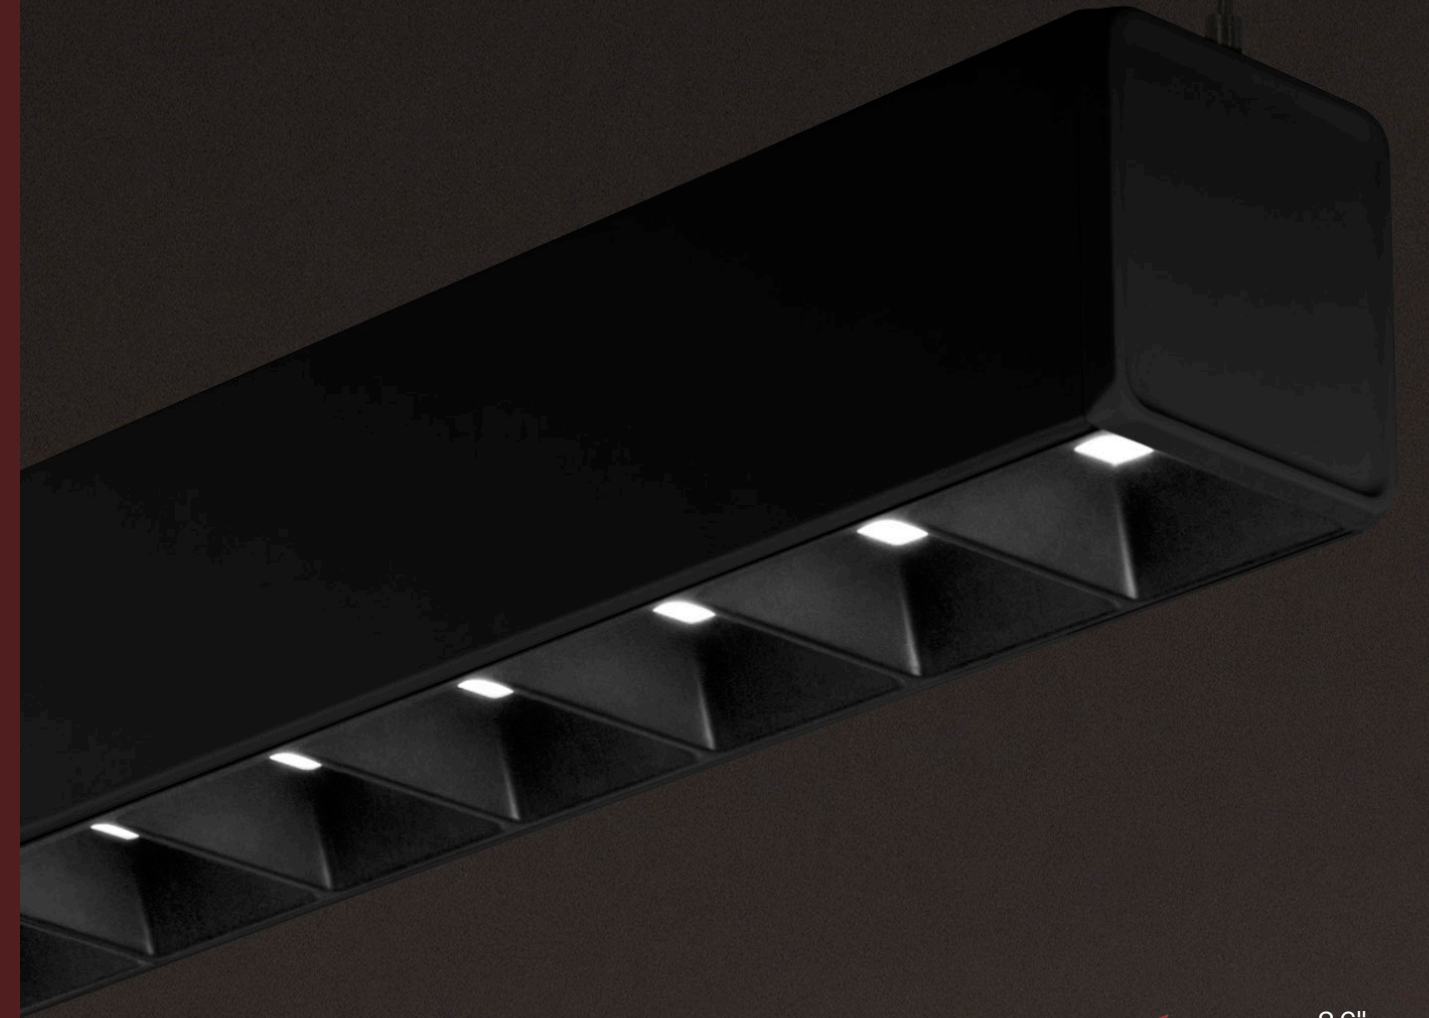

# Ubik

Shining Outside  
the Box

LUMENWERX

- Up to 1600 lm/ft
- Low glare with a UGR of 6\*
- 145 lm/W (HLO)
- Optical flexibility with parabolic louvers, HLO, wall wash or blanks

Ubik's eye-catching, raised-border end cap adds an elegant finishing touch.