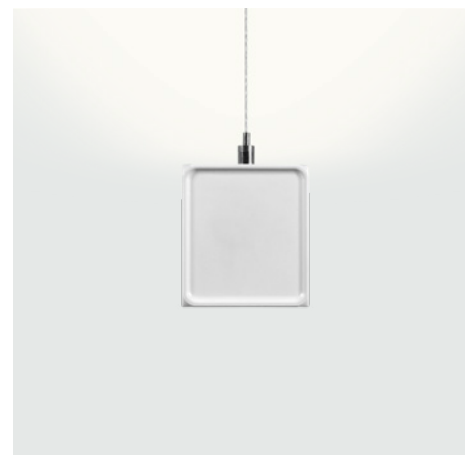

### Parabolic Louvers

All parabolic louvers emit soft brightness at the critical viewing angle delivering low-glare environments. They are the ideal solution for task lighting. Distribution can change slightly based on the color of the louvers. All feature a low-glare conical distribution, thereby limiting ceiling brightness.

### Wide Indirect Optic

Ubik features the second generation of Wide Indirect Optic (WIO) offering impeccable indirect performance. With 8' spacing, the ideal to 2:1 ratio can be achieved with a 24" drop for best-in-class performance. Fixtures can be placed as close as 12" from the ceiling without creating undesirable hot spots.

### High-Efficiency Lambertian Optic (HLO)

HLO is a clean smooth acrylic lens that creates melodic lines of light. Given that the lens is flush, as opposed to recessed, the distribution allows for high angles of light on the vertical surface. HLO is the perfect optic to create a bright, open space.

### Translucent Indirect Optic

Translucent Indirect Optic (TIO) is a simple optic that is ideal for mounting far from the ceiling. It also is very effective with Ubik wall mounted fixtures.