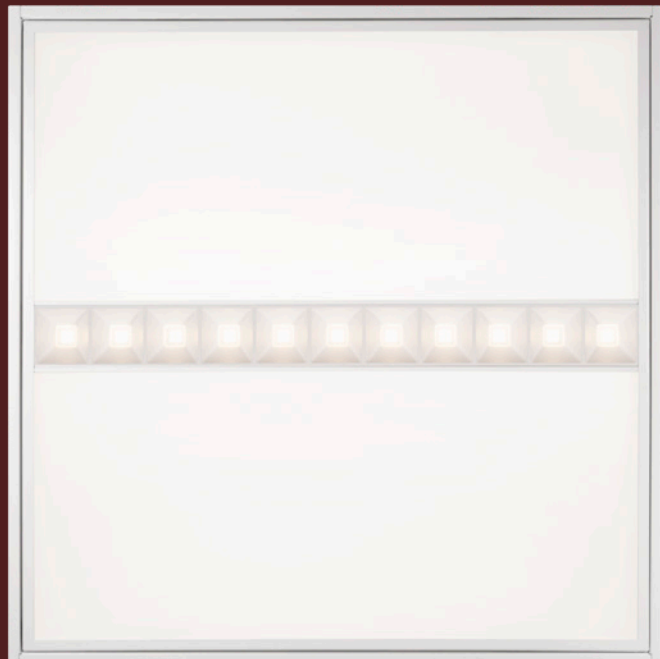

Meet the family

(continued)

Architectural Troffer

Sophistication in a square

Add visual comfort and reduce glare with Ubik Troffer, offered with centered parabolic louvers and side lenses that provide indirect, reflected, soft diffused distribution using Tri-flect technology.

2x2