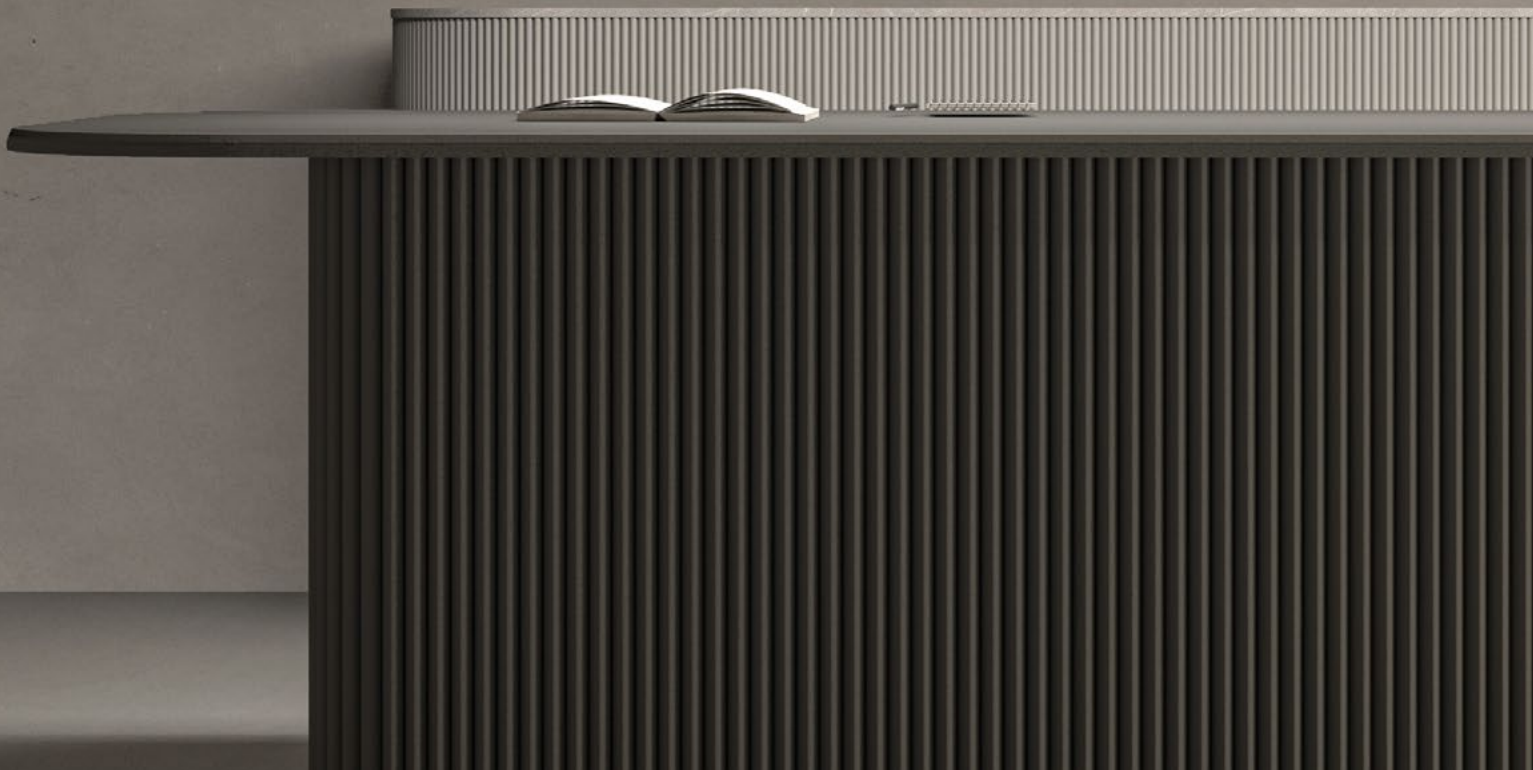

Lumenwerx 

Slight

SLEEK, SLIM AND POWERFUL

Slight

Sleek in design, slim in profile, and powerful in impact, the Slight collection blends effortlessly into any setting. These miniature linear luminaires, equipped with a remote driver, deliver precise, glare-controlled illumination, ensuring exceptional visual comfort.

Suitable for drywall, grid, and wood slat ceiling applications, Slight fixtures enhance every detail they illuminate with high-quality light.

1" Width

DISTRIBUTIONS

- Direct
- Direct/Indirect

6+ Optics

MOUNTINGS

- Pendant, Surface and Recessed

CONFIGURATIONS

- Standalone
- Continuous Run
- Pattern

SLEEK, SLIM & POWERFUL

Center: Slight, Pendant, DPO Optic
Left: Slight, Recessed, HLO Optic

Slight: **Ultra-Low Glare Lighting** with Maximum Performance.

The **Micro-Prism Optic™ (MPO)** is meticulously crafted to eliminate glare while maximizing illumination, providing impressive visual comfort.

The **Diamond Prism Optic™ (DPO)** is our patented 3-tiered system meticulously crafted to refract and reflect beams with great precision, effectively keeping glare to a minimum while delivering light of exceptional quality and visual comfort.