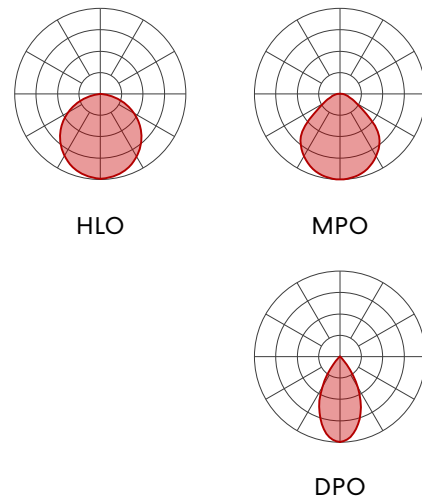

UP TO
1000 lm/ft

ULTRA LOW GLARE
UGR < 10

Impressive
Visual Comfort

UP TO
95 CRI

Direct Optics

The **High-Efficiency Lambertian Optic (HLO)** delivers uniform illumination with wide distribution and flawless beam edges. The lens ensures maximum light output and energy efficiency.

The **Micro-Prism Optic™ (MPO)** is meticulously crafted to eliminate glare while maximizing illumination, providing impressive visual comfort.

The **Diamond Prism Optic™ (DPO)** is our patented 3-tiered system meticulously crafted to refract and reflect beams with great precision, effectively keeping glare to a minimum while delivering light of exceptional quality and visual comfort.

Indirect Optics

The **Mini Widespread Indirect Optic (MWIO2)** offers an impressive 160° spread and creates uniform illumination on the ceiling.

The **Mini Widespread Asymmetric Indirect Optic (MWAI2)** is engineered for a wide asymmetric light distribution to create precise lighting placements.