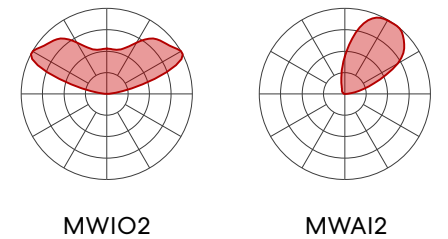

UP TO
1000 lm/ft

ULTRA LOW GLARE
UGR < 10

Impressive
Visual Comfort

UP TO
95 CRI

Direct Optics

The **High-Efficiency Lambertian Optic (HLO)** delivers uniform illumination with wide distribution and flawless beam edges. The lens ensures maximum light output and energy efficiency.

The **Micro-Prism Optic™ (MPO)** is meticulously crafted to eliminate glare while maximizing illumination, providing impressive visual comfort.

The **Diamond Prism Optic™ (DPO)** is our patented 3-tiered system meticulously crafted to refract and reflect beams with great precision, effectively keeping glare to a minimum while delivering light of exceptional quality and visual comfort.

Indirect Optics

The **Mini Widespread Indirect Optic (MWIO2)** offers an impressive 160° spread and creates uniform illumination on the ceiling.

The **Mini Widespread Asymmetric Indirect Optic (MWAI2)** is engineered for a wide asymmetric light distribution to create precise lighting placements.