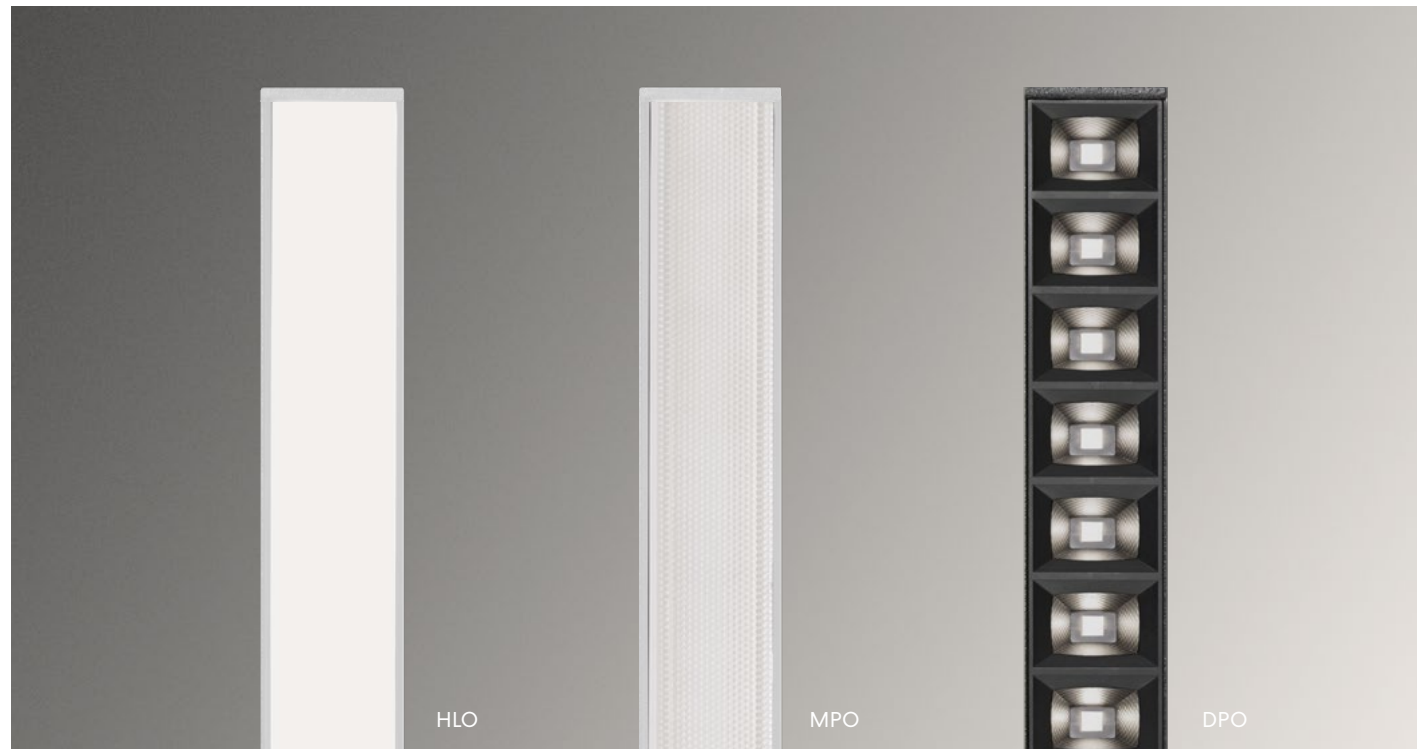

Suitable for drywall, grid, and wood slat ceiling applications, Slight fixtures enhance every detail they illuminate with high-quality light.

1" Width

DISTRIBUTIONS

- Direct
- Direct/Indirect

6+ Optics

MOUNTINGS

Optical Performance

Slight delivers precise, low-glare, and powerful lighting tailored to a variety of needs, and providing exceptional visual comfort in any setting. The collection features three direct optics—HLO, MPO, and DPO (available in Matte Black and Graphite finishes)—and two indirect optics—MWIO2 and MWAI2.

UP TO
1000 lm/ft

ULTRA LOW GLARE
UGR < 10

Impressive
Visual Comfort

UP TO
95 CRI

Direct Optics

The **High-Efficiency Lambertian Optic (HLO)** delivers uniform illumination with wide distribution and flawless beam edges. The lens ensures maximum light output and energy efficiency.

The **Micro-Prism Optic™ (MPO)** is meticulously crafted to eliminate glare while maximizing illumination, providing impressive visual comfort.

The **Diamond Prism Optic™ (DPO)** is our patented 3-tiered system meticulously crafted to refract and reflect beams with great precision, effectively keeping glare to a minimum while delivering light of exceptional quality and visual comfort.