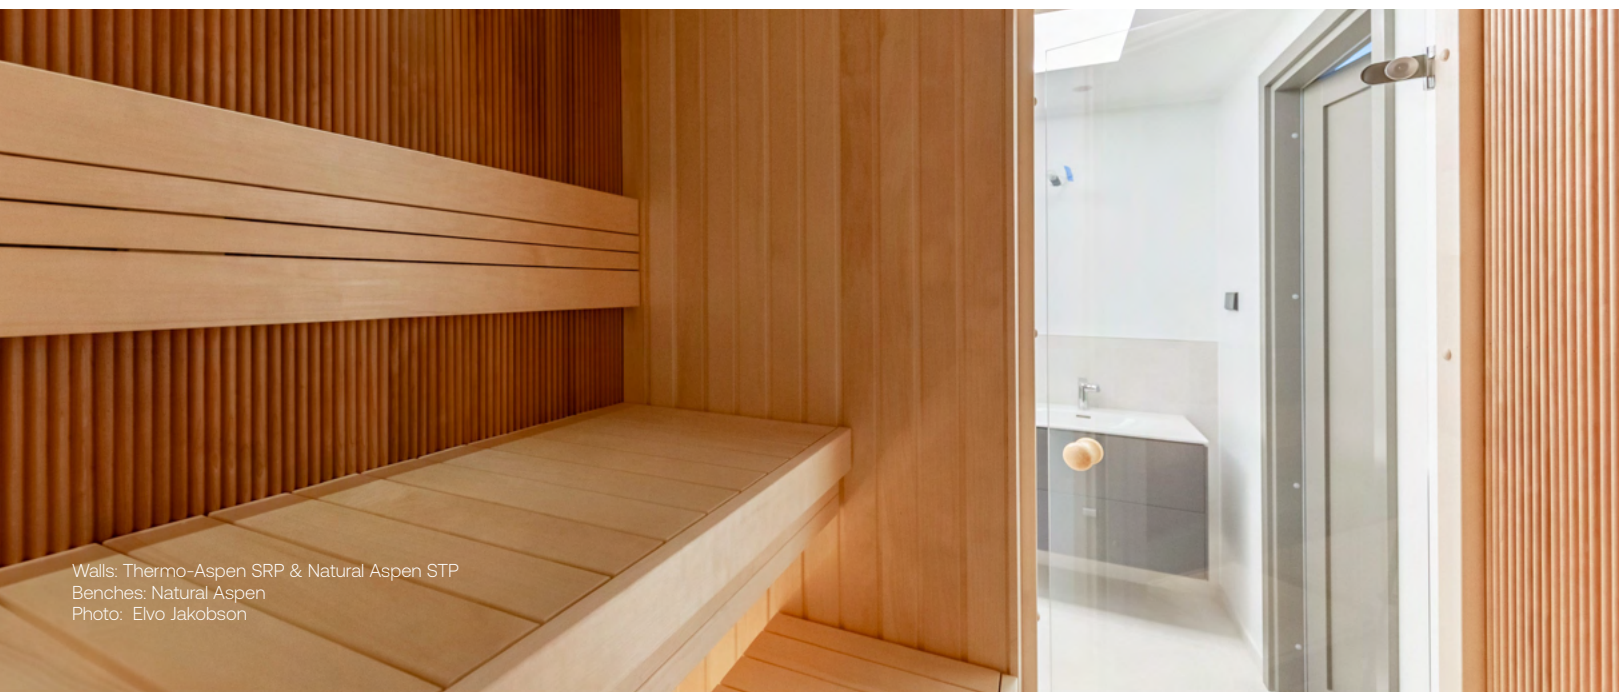

PRODUCT	SPECIES	USE	THICKNESS X WIDTH	HEIGHT	MODIFICATION STRENGTH	GLASS COLOR	HARDWARE	
	ASPEN PREMIUM DOOR	Aspen	Interior Sauna	3.6" x 27.2"	74.4" - 78.3"	Medium	Clear	Silver
	ASPEN BLACK PREMIUM DOOR	Aspen	Interior Sauna	3.6" x 27.2"	74.4" - 78.3"	Medium	Gray	Black
	PINE PREMIUM DOOR	Pine	Exterior Interior Sauna	3.6" x 27.2"	74.4" - 78.3"	Intense	Gray	Black
	2 X 6 ASPEN BLACK WINDOW	Aspen	Interior Sauna	3.6" x 19.3"	74.4"	Medium	Gray	Screw
	2 X 3 ASPEN BLACK WINDOW	Aspen	Interior Sauna	3.6" x 19.3"	35.0"	Medium	Gray	Screw

Walls: Thermo-Aspen SRP & Natural Aspen STP
Benches: Natural Aspen
Photo: Elvo Jakobson