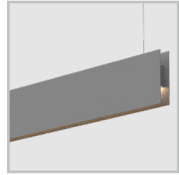

INFINITY XSLIM
LINEAR FLAPS SUSP.