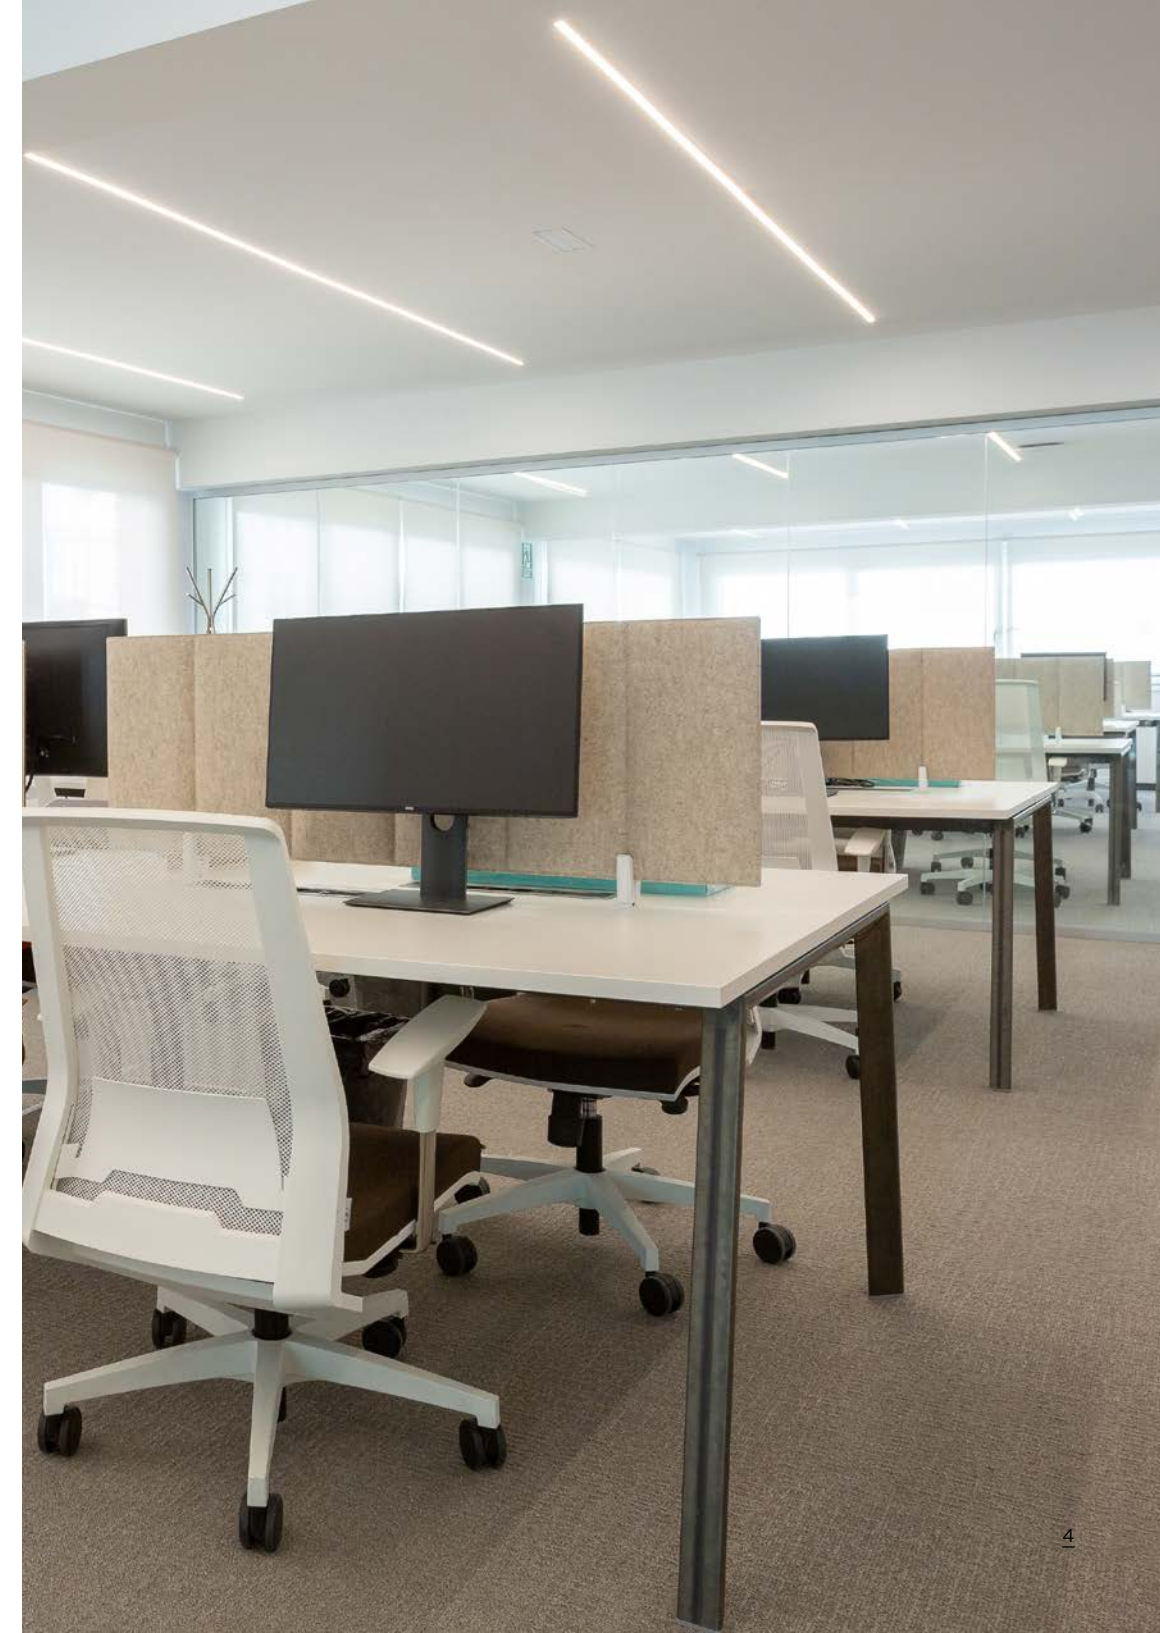

DESK

TECHNOLOGY: ECORANGE, TAILOR MADE

1 ECODESK
Client Divisadero
Ph. Silvia Caballero
Photo courtesy of Espacio Aretha

3

4

5

1 ECODESK

Project by
Architects Eleonora Prassino,
Cushman & Wakefield
Client Kantar
Ph. Pietro Agostini
Realization Cardex