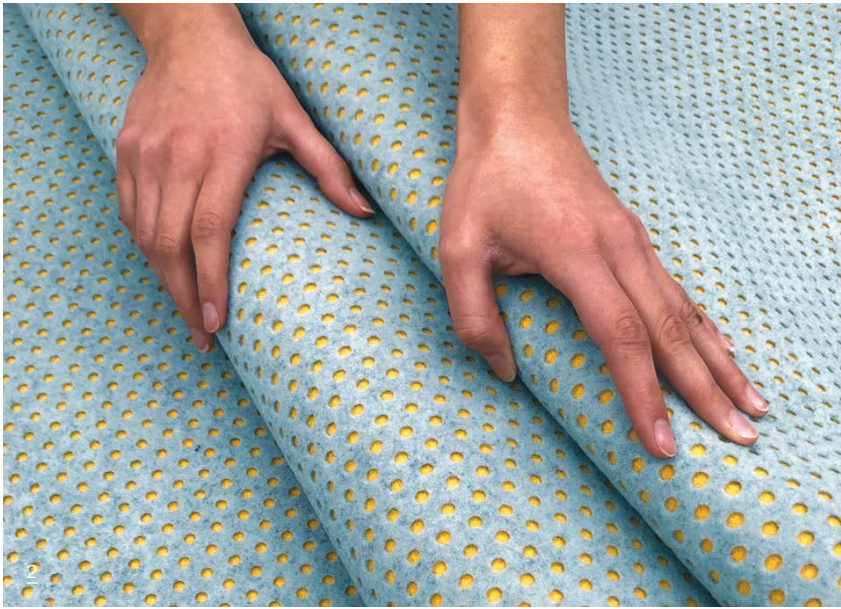

2 POISFELT

1 Project Liftrock

Realization DT Expert

3 Architects Eleonora Prassino, Cushman & Wakefield

Realization Cardex

Client Kantar

Ph. Pietro Agostini