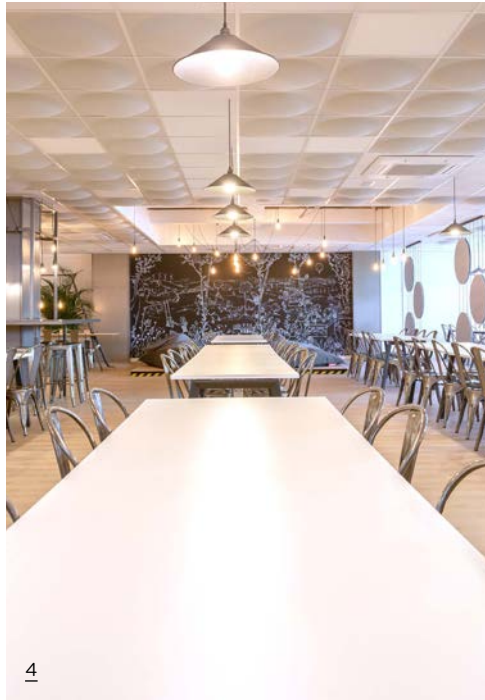

1 ECOSTRONG

Project by Architect RF
Reality & fantasy design

2 T-MADE RECTANGLE

Project by Architect Progetto CMR
Realization Progetto Design & Build

4 Project by Architect AMA
Albera Monti Associati

3 ECODESK

Project by Vetrospace