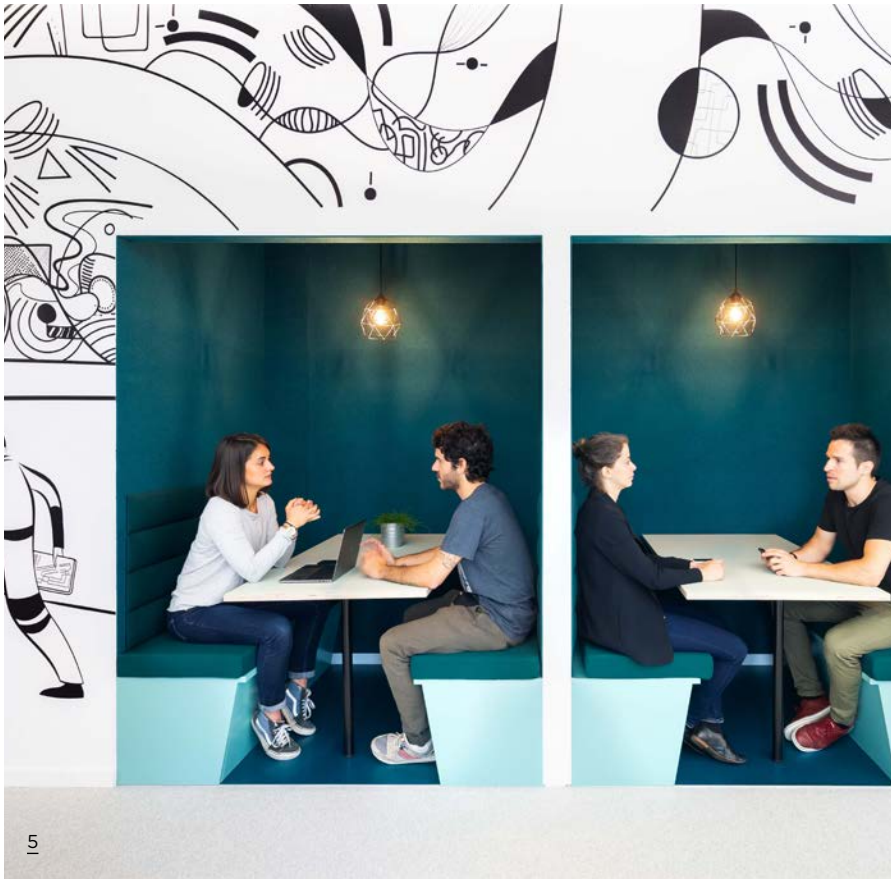

Client Wojo Montparnasse

Ph. Duchili

3 Project by AVCBIE - CSCBIE

Realization Korderkor interior en projects

4 Project by Architect YAD space

Future 4 Care

- 1 SLALOM CUSHION, MILLERIGHE**
 Architecture Onsitestudio
 Interior design DWA Design Studio
 photo courtesy of Wellio by Covivio
- 2 SLALOM CUSHION**
- 3 SLALOM POUF**
- 4 CHAT BOOTH**
- 5 SLALOM CUSHION, ECOWALL, FELT**
 Project by Studio Banana
 Ph. Rubén Bescós