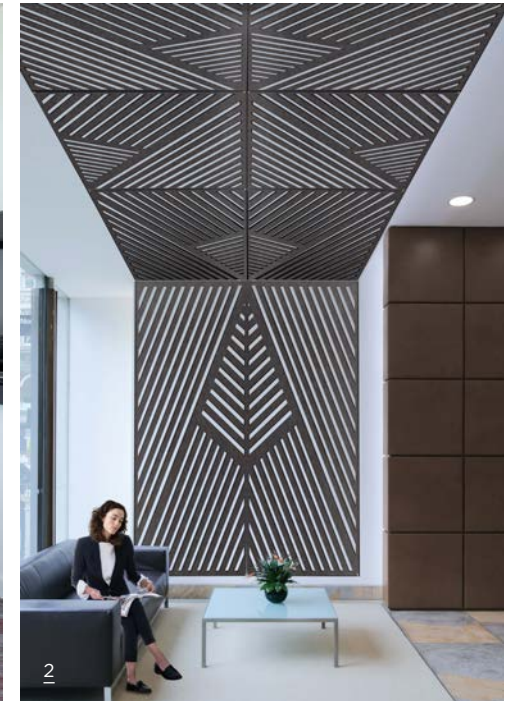

1 JAZZ DESIGN BY DEBONADEMEO

2 ECORANGE FLAT CUT OUT

3 ECOWALL

Private office

4 ECOROUND

Client Alcobendas

Ph. Silvia Caballero

Photo courtesy of Espacio Aretha