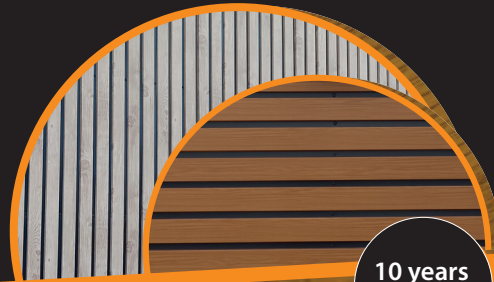

Choose **JI Nature** to bring your project to the next level !

It's time to dream

- **Modern elegance meets functionality:** Inspired by openwork façades and claustra, our new JI Nature range features a two-tone design in black and wood colors, offering a stunningly realistic appearance that will redefine tomorrow's architectural aesthetics.
- **Customizable designs:** Choose the unique square or triangular wave patterns you desire with our JI Sonora and JI Étésien profiles, available in lengths up to 6m for a truly tailored finish.

Choose the color that reflects your idea

- **Versatile color selection:** Choose from two elegant wood tones, Wood Heritage and light Oak, to perfectly match your architectural vision.

Enjoy simplicity and end-up with low maintenance

10 years warranty

JI NatureBlack

As a Maestro, build your composition with our two-tone finishing.

JI Étésien 26

JI Sonora 25-72 Chevron

JI Sonora 40-40 Tasseau

Bet on quality

- **Built to last:** Crafted with pre-lacquered steel of the highest quality, available in different finishing, our profiles are designed for longevity.
- **Robust construction:** With a steel thickness of 0.75mm, these profiles are engineered to endure, ensuring your investment lasts.

They will bring construction projects to the next level, offering a contemporary vision for the Future.

4 colors for endless possibilities!

Jl NATURE - WOOD

Jl NATURE - WOOD HERITAGE

Jl NATURE - LIGHT OAK