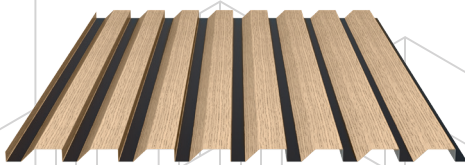

Choose **JI Nature** to bring your project to the next level !

It's time to dream

- **Modern elegance meets functionality:** Inspired by openwork façades and claustra, our new JI Nature range features a two-tone design in black and wood colors, offering a stunningly realistic appearance that will redefine tomorrow's architectural aesthetics.
- **Customizable designs:** Choose the unique square or triangular wave patterns you desire with our JI Sonora and JI Étésien profiles, available in lengths up to 6m for a truly tailored finish.

- **Effortless installation:** Enjoy the simplicity of traditional installation techniques, allowing for both vertical and horizontal placement to suit any project requirement.
- **Low maintenance:** Designed for ease, our profiles require minimal upkeep contrary to traditional wood, freeing you to enjoy the enduring beauty without the hassle.

10 years warranty

JI NatureBlack

As a Maestro, build your composition with our two-tone finishing.

JI Étésien 26

JI Sonora 25-72 Chevron

JI Sonora 40-40 Tasseau

Bet on quality

- **Built to last:** Crafted with pre-lacquered steel of the highest quality, available in different finishing, our profiles are designed for longevity.
- **Robust construction:** With a steel thickness of 0.75mm, these profiles are engineered to endure, ensuring your investment lasts.