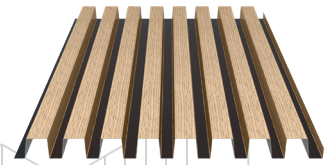

Choose **JI Nature** to bring your project to the next level !

It's time to dream

- **Modern elegance meets functionality:** Inspired by openwork façades and claustra, our new JI Nature range features a two-tone design in black and wood colors, offering a stunningly realistic appearance that will redefine tomorrow's architectural aesthetics.
- **Customizable designs:** Choose the unique square or triangular wave patterns you desire with our JI Sonora and JI Étésien profiles, available in lengths up to 6m for a truly tailored finish.

10 years warranty

JI NatureBlack

As a Maestro, build your composition with our two-tone finishing.

JI Étésien 26

JI Sonora 25-72 Chevron

JI Sonora 40-40 Tasseau

Bet on quality

- **Built to last:** Crafted with pre-lacquered steel of the highest quality, available in different finishing, our profiles are designed for longevity.
- **Robust construction:** With a steel thickness of 0.75mm, these profiles are engineered to endure, ensuring your investment lasts.