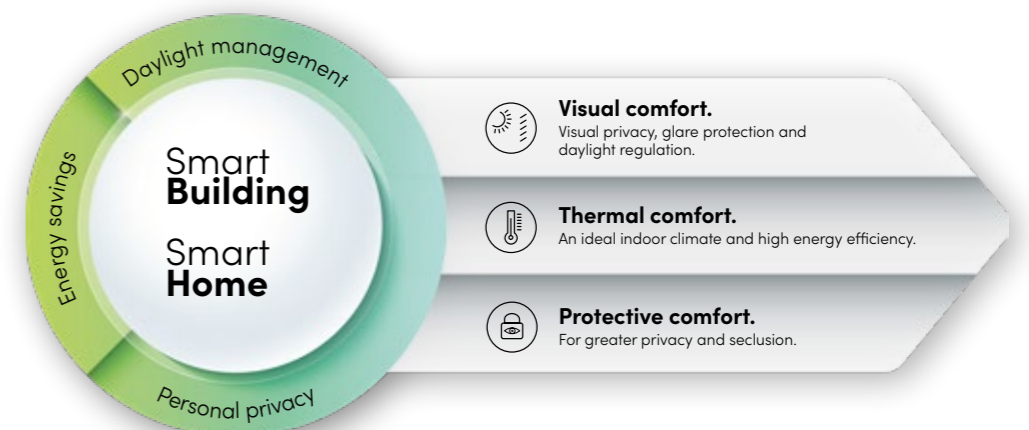

Smart Building:
Efficient and sustainable
building management.

50 years of experience in Smart Building.
Griesser is your partner for smart building management with over 50 years of experience. With our extensive expertise and passion for innovative solutions, we lead your projects to success.

Swiss Engineering.
Choose Swiss quality: with Griesser Smart Building, you invest in a high-quality product range developed and manufactured in Switzerland. Griesser Smart Building ensures long-term availability, flexible expandability, and maximum investment security.

Saving energy & CO₂.
Smart Building minimizes operating costs. In summer, it reduces cooling energy consumption, and in winter, heating energy. Energy savings can reach up to 40%.

Smart Home:
The smart key to a sustainable,
healthy home.

Wireless controls with Griesser BiLine.
Easily control blinds and lighting via remote control, wall switch, smartphone, or tablet.

Excellent compatibility.
Griesser sun protection products are compatible with all common Smart Home technologies.