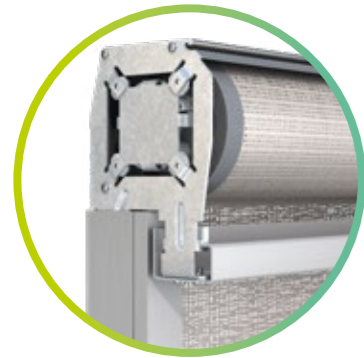

Soloscreen®

Soloscreen® has been totally redesigned. Our newly optimized facade awning product is even more wind-resilient. Soloscreen® is available in numerous versions and also for larger facade areas. This visually attractive awning is an ideal complement to our stylish Solozip® model.