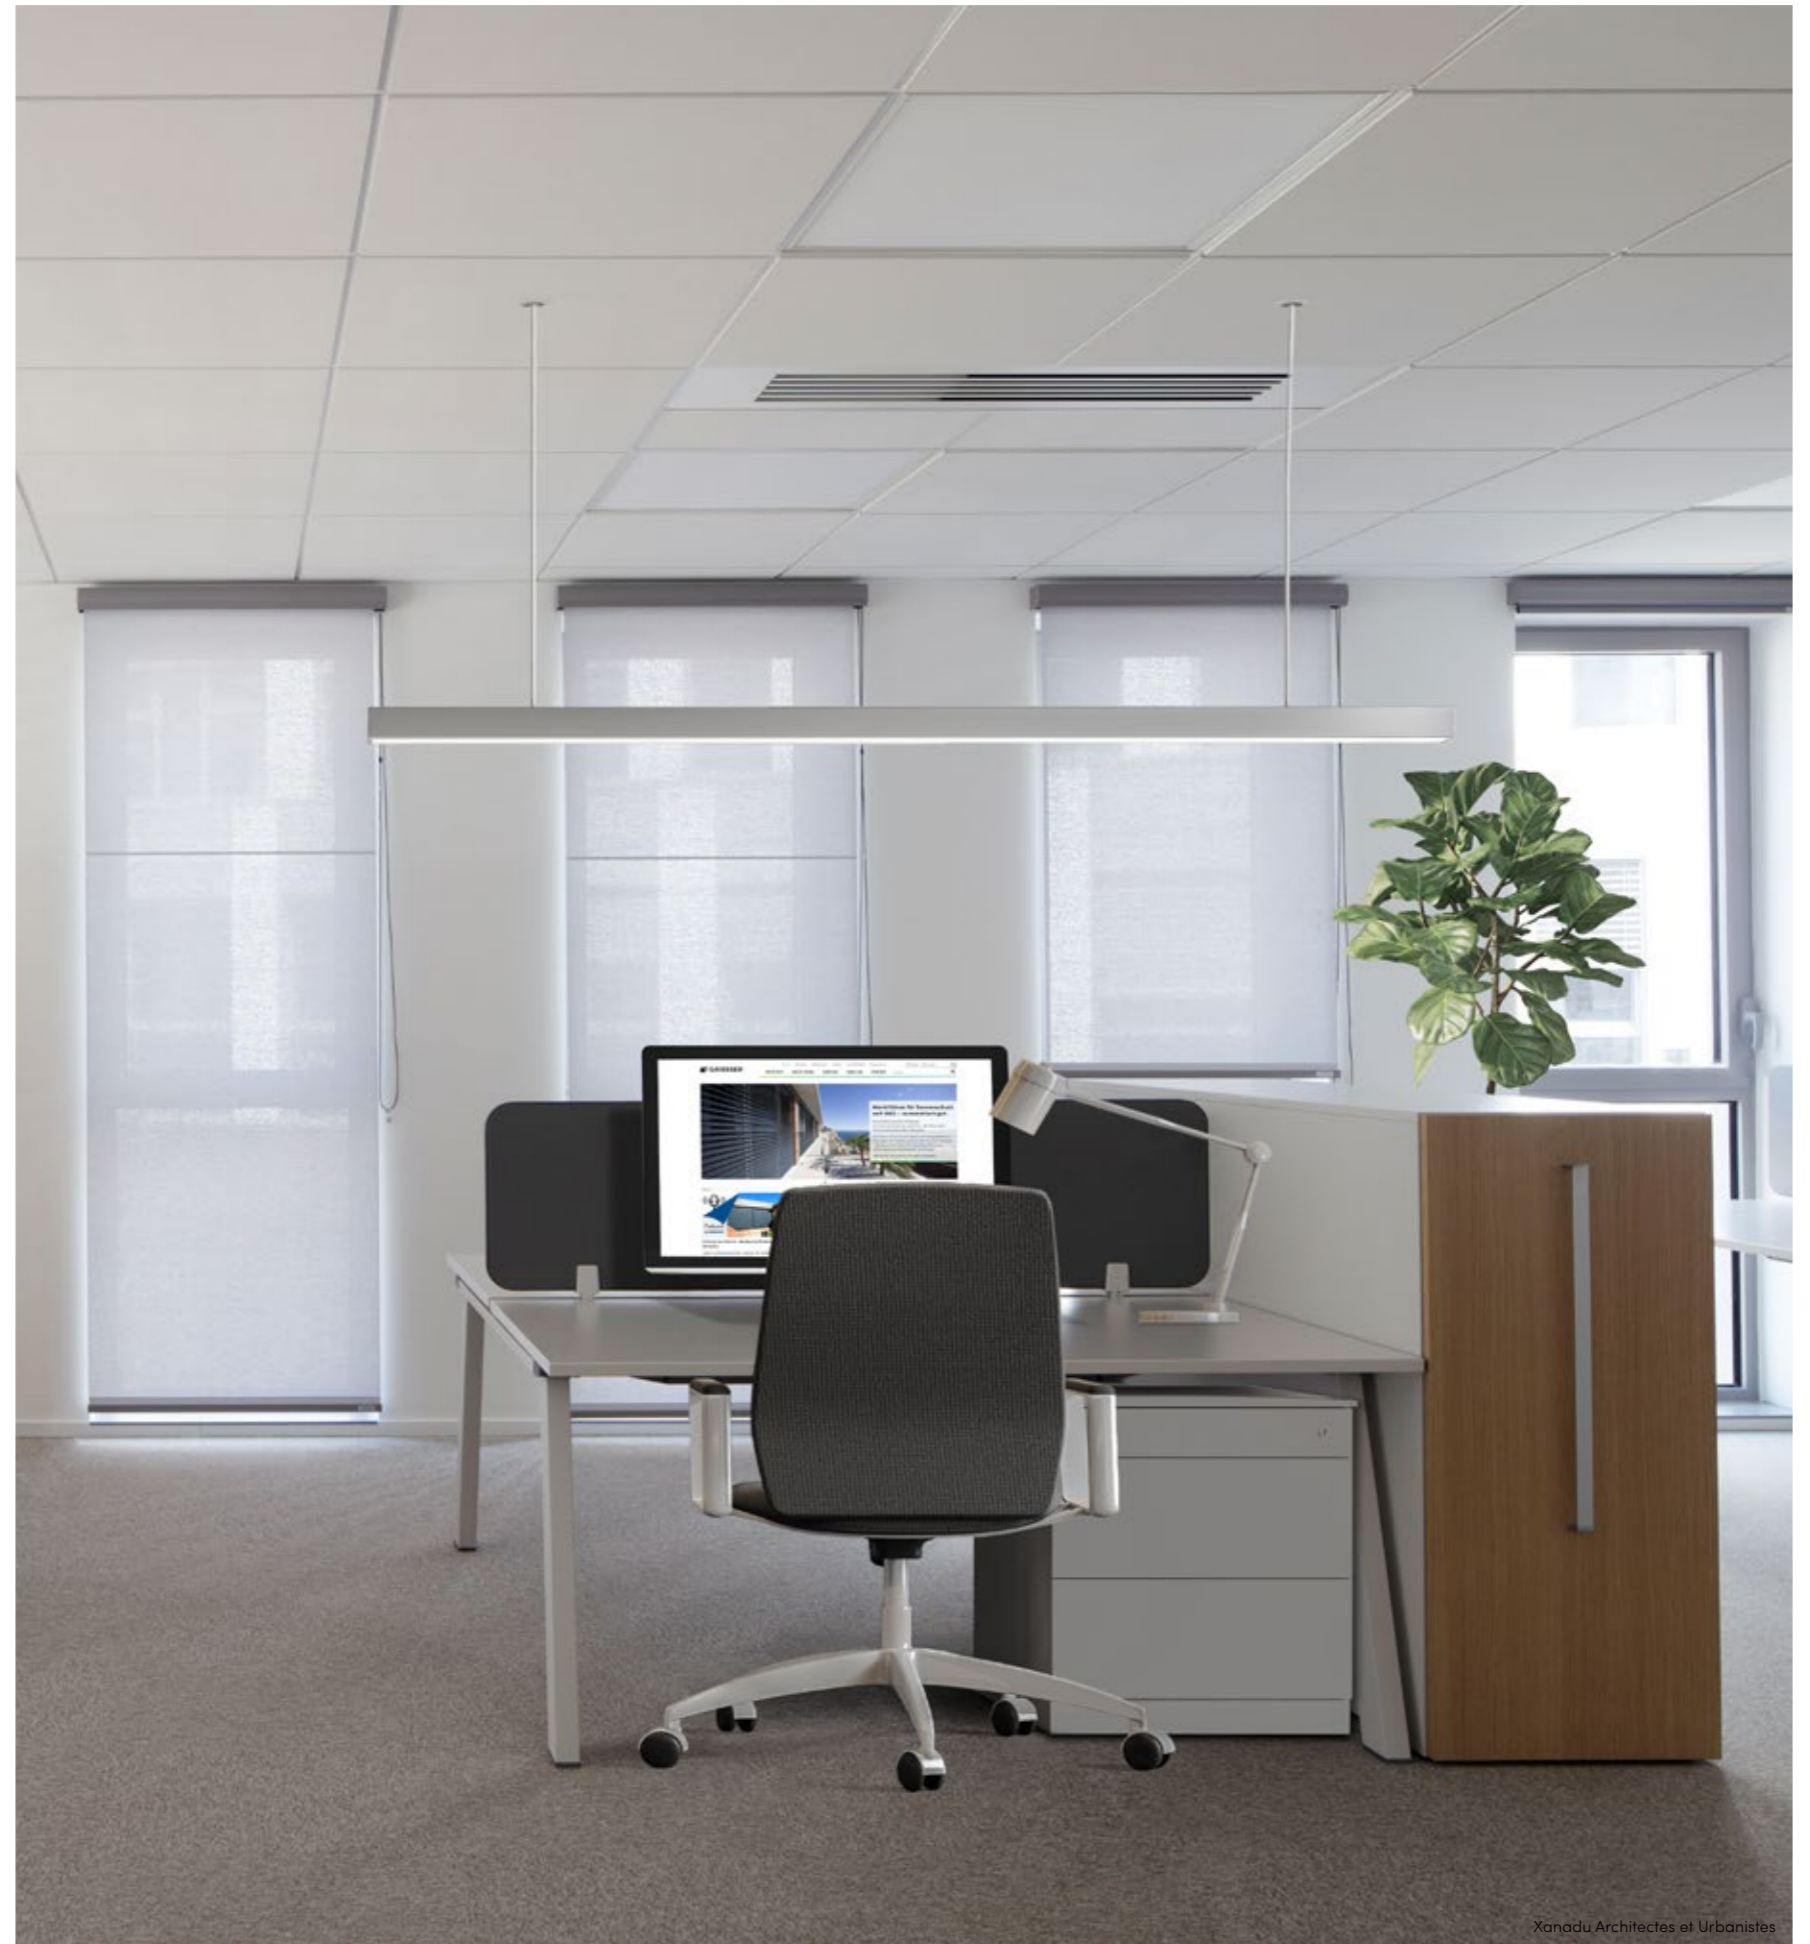

Soloroll® Options

- Numerous combinations possible: with guide rail, cable guide or free-floating without guide.
- With or without box.
- Motorised or manual operation by means of chain or articulated crank.
- Suitable for all types of joinery.

●●●●○
Dimming /
Privacy

○○○○○
Wind resistance /
Stability