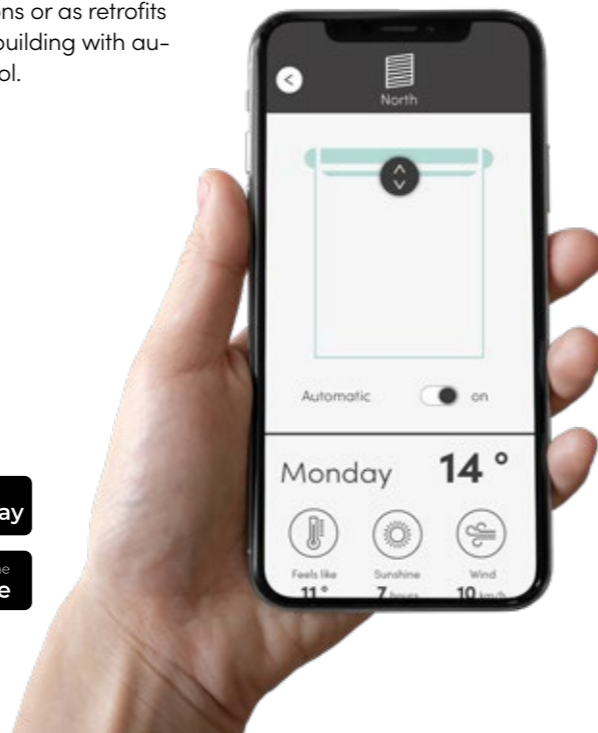

Protective comfort.

Griesser's Smart Home system does not just deliver welcome physical comfort: it provides reassuring protection of your personal privacy, too. So you can enjoy all the coziness of your own four walls free of prying eyes. Safe, secure and undisturbed: Smart Home offers it all.

Griesser Smart Home.

With its solar shading models, weather sensors, receivers and apps, Griesser has a wide range of systems to help you reliably network your solar shading facilities. And with their perfect interconnections, we'll provide you with a solar shading solution that is ideally tailored to your particular wishes and needs.

KNX house and building automation.

(Not compatible with the solar motor.)

Griesser's KNX solar shading control option is an integrated master control system that boasts a broad range of functions to serve buildings of every size. With their tried-and-trusted features such as solar tracking and horizon limitation, KNX systems meet the highest demands of any solar shading controls.

BiLine radio control.

Griesser's BiLine control system blends contemporary design with high functional reliability through its routing technology. Radio control systems offer the key advantage of being easy to install, be it in new constructions or as retrofits to provide an existing building with automated systems control.