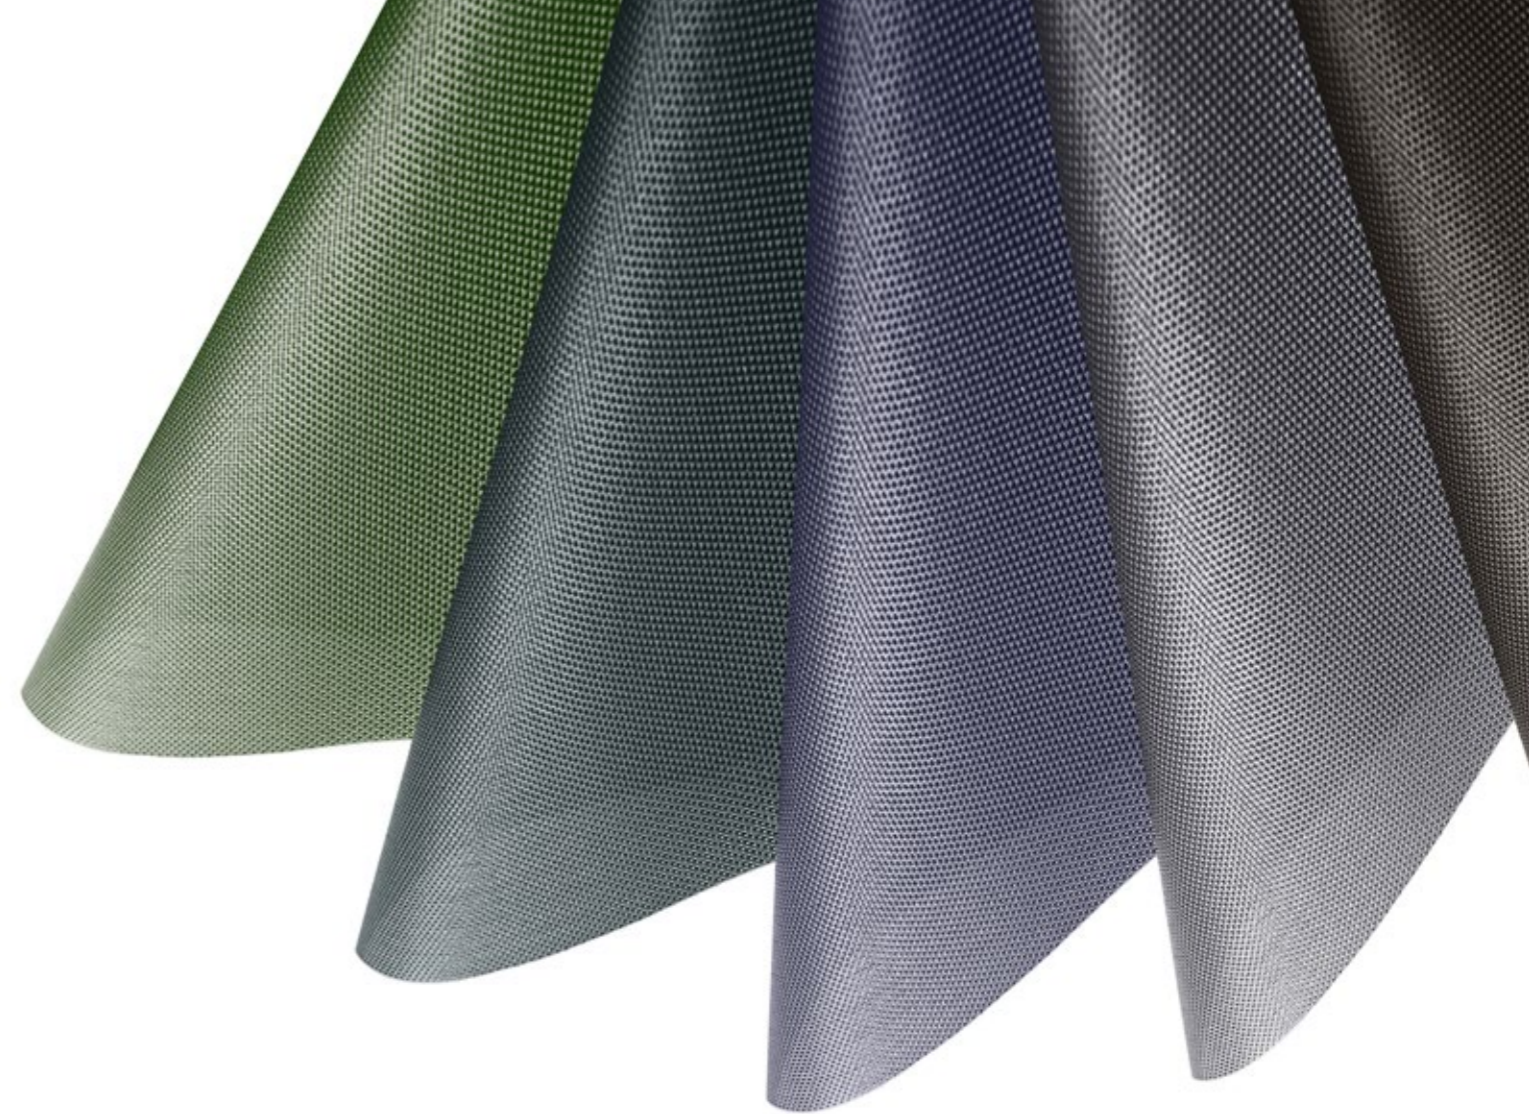

The Griesser awning collections also extend to various further fabric options such as fiberglass with PVC, polyester with PVC, acrylics and fabrics with woven-in hemp fibers.

⊕ The Griesser awning collections offer numerous patterns and options to meet your particular tastes and needs.

Technical fabric collection.

Transparency of 0–14 %

The collection by Serge Ferrari features a wide range of technical fabrics in colors to suit every taste. The collection offers various fabrics for use as facade awnings or for internal solar shading, depending on wishes and needs: latticed fabrics for solar and glare protection in natural light, or lightproof fabrics for rooms that need to be almost completely darkened.

Technical fabric collection.

Transparency of 0–4 %

The collection by Mermet offers a broad selection of decorative fabrics for both external and interior applications. One particularly striking feature of these fabrics is their unusual pattern designs, which give the material its own special touch. With the fabrics' varying degrees of transparency all the way up to total blackout, customers are sure to find the right material for their solar shading needs. And the colorful latticed fabrics of the Satiné 5500 and Satiné 21154 line are particularly good at making and keeping any room pleasantly bright.

Serge Ferrari

MERMET

Collection Acryl Emotion.

Griesser's Collection Acryl Emotion is the product of innovative creative flair and the long-standing technical expertise of leading fabric manufacturers. Drawing its inspiration from architectural trends and the latest home interior directions, the collection extends to 50 selected patterns. Smooth or textured, monochrome or patterned, the awning cloths of Collection Acryl Emotion are not just eye-catching on any facade: they're all made of outstanding fabric with textile credentials and a truly pleasant feel. The collection includes timeless popular and fashionable designs in acrylic fabrics, all carefully selected to provide awnings of genuine character.

TEMPOTEST
ITALIAN PERFORMANCE FABRICS

SATTLER

A wide range of colors for metal components.

Awning guides and boxes are available in more than 150 standard colors* to ensure perfect harmony with any facade. Non-standard colors can also be provided: our specialists will be pleased to meet your individual wishes. New colors are being added every year, too – mirroring the latest trends and setting our own.

*RAL, NCS, VSR, IGP, AkzoNobel