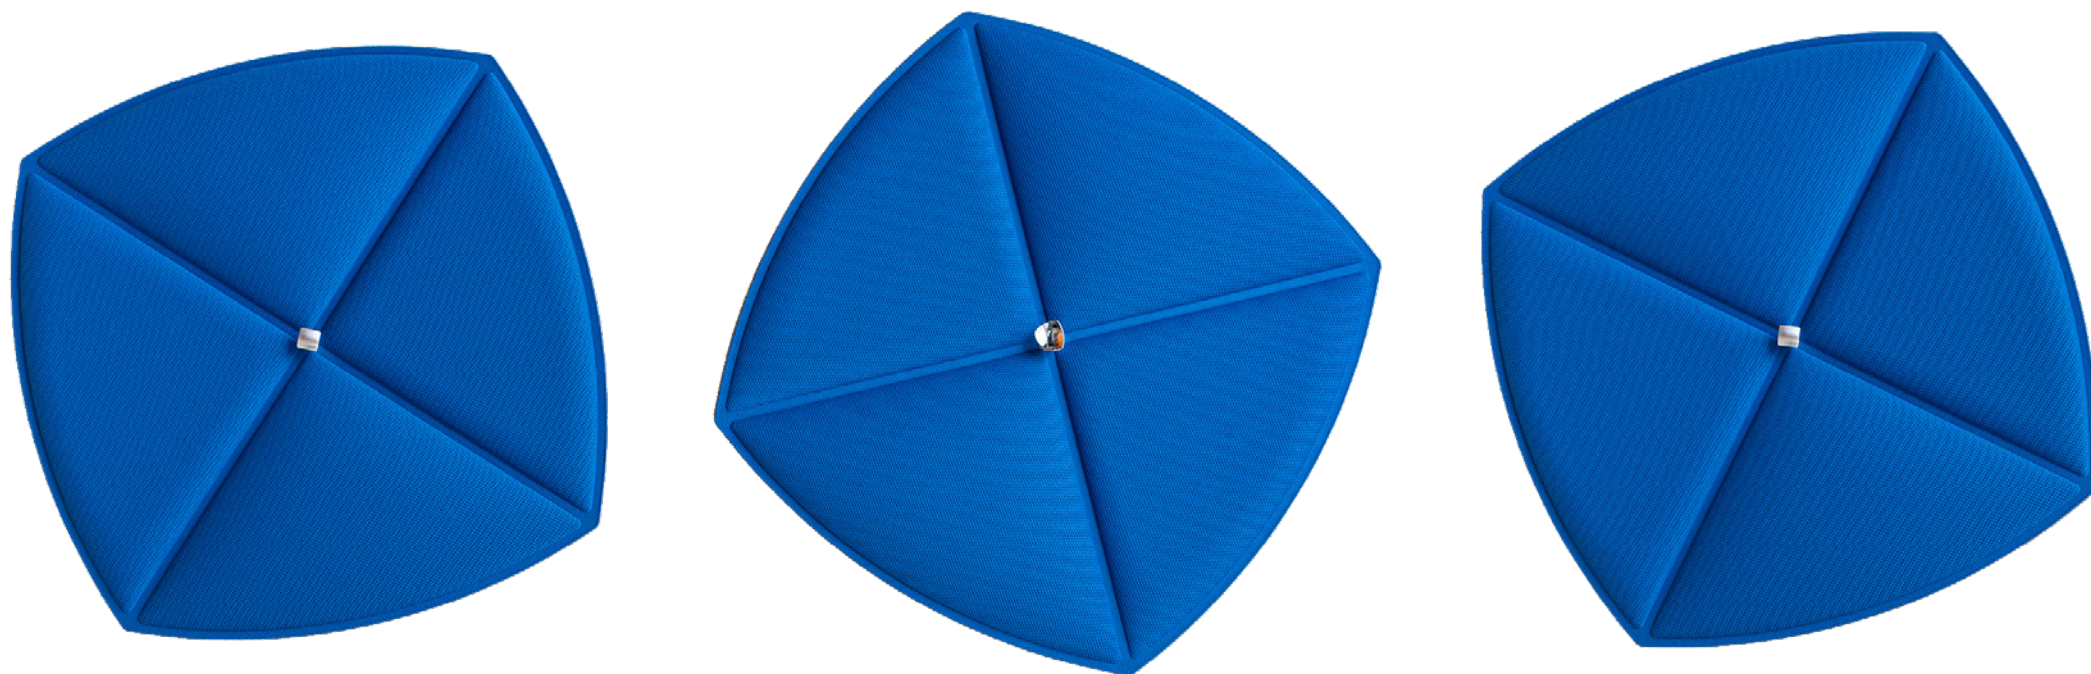

Ø 790 mm

MAPPYFIBER  
TRACE

DECACOLLECTION  
INTERIORDESIGN

MAPPYFIBER  
TRACE

 **Mappy**  
ITALIA SPA

DECACOLLECTION  
INTERIORDESIGN

Ø 370 mm

Ø 570 mm

Ø 790 mm

MAPPYFIBER  
RAIN

DECACOLLECTION  
INTERIORDESIGN

MAPPYFIBER  
RAIN

DECACOLLECTION  
INTERIORDESIGN

1000 x h 1000 mm

MAPPYFIBER

TETRIS