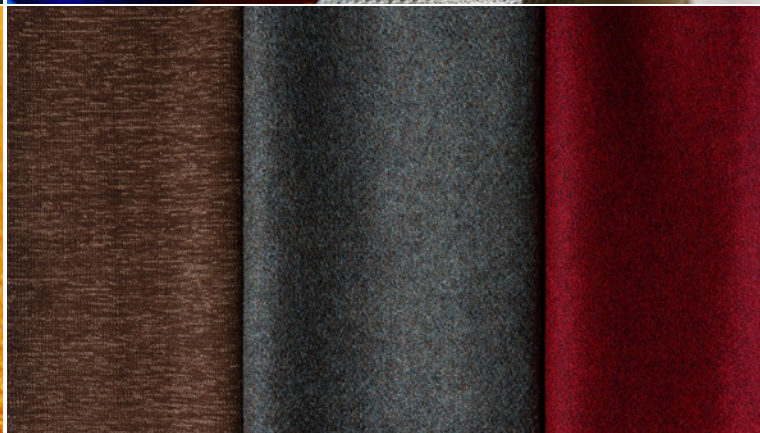

TEN SHAPES, TEN FABRICS, ONE COLLECTION