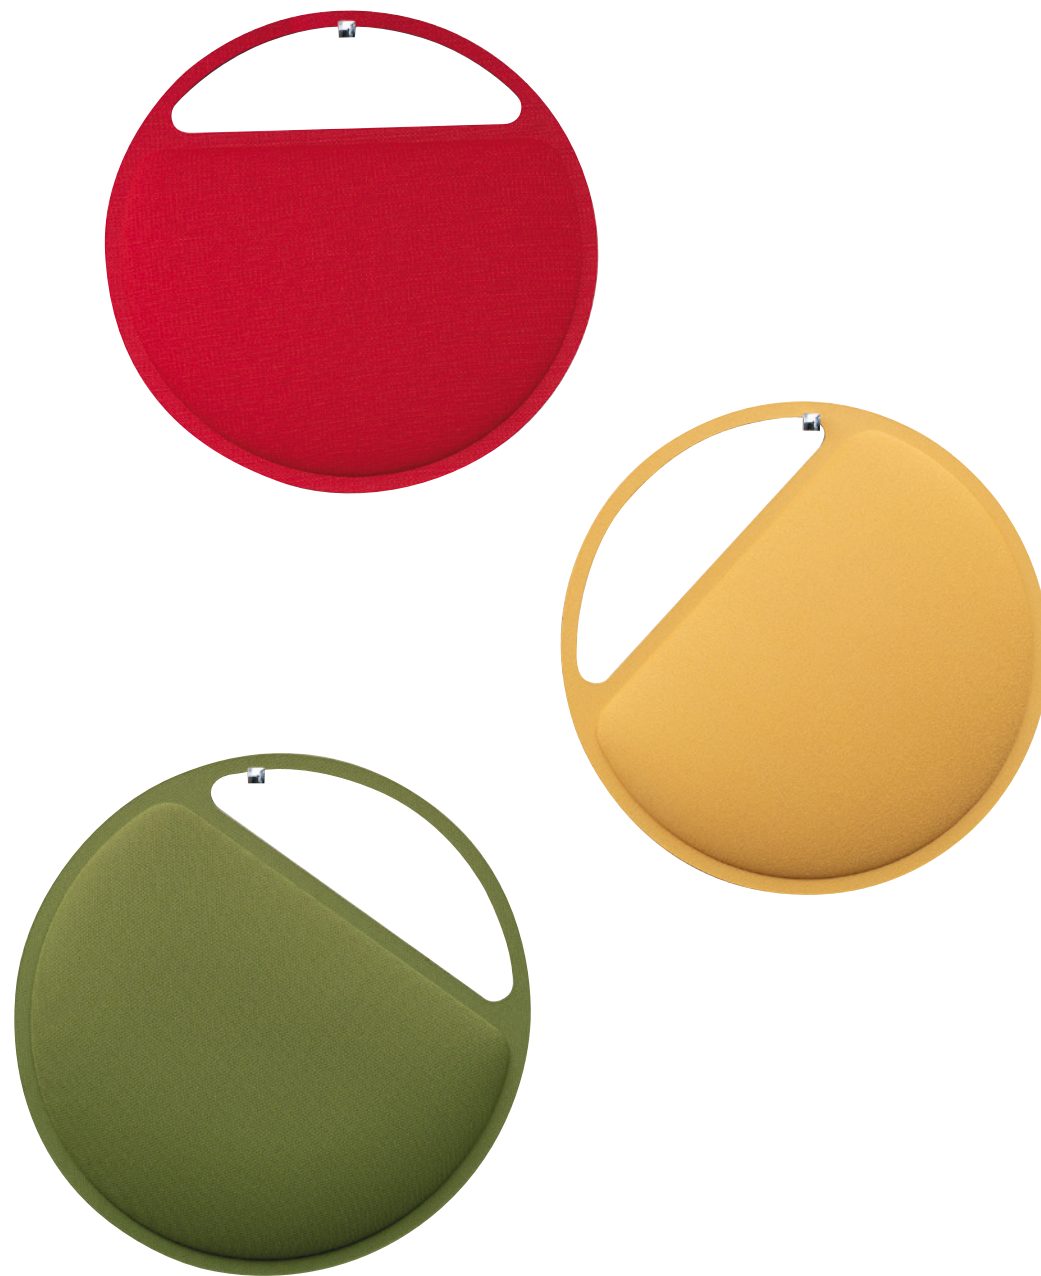

MAPPYFIBER  
DOUBLE

DECACOLLECTION  
INTERIORDESIGN

Ø 370 mm

Ø 560 mm

Ø 790 mm

MAPPYFIBER  
B A G

DECACOLLECTION  
INTERIORDESIGN

MAPPYFIBER  
B A G