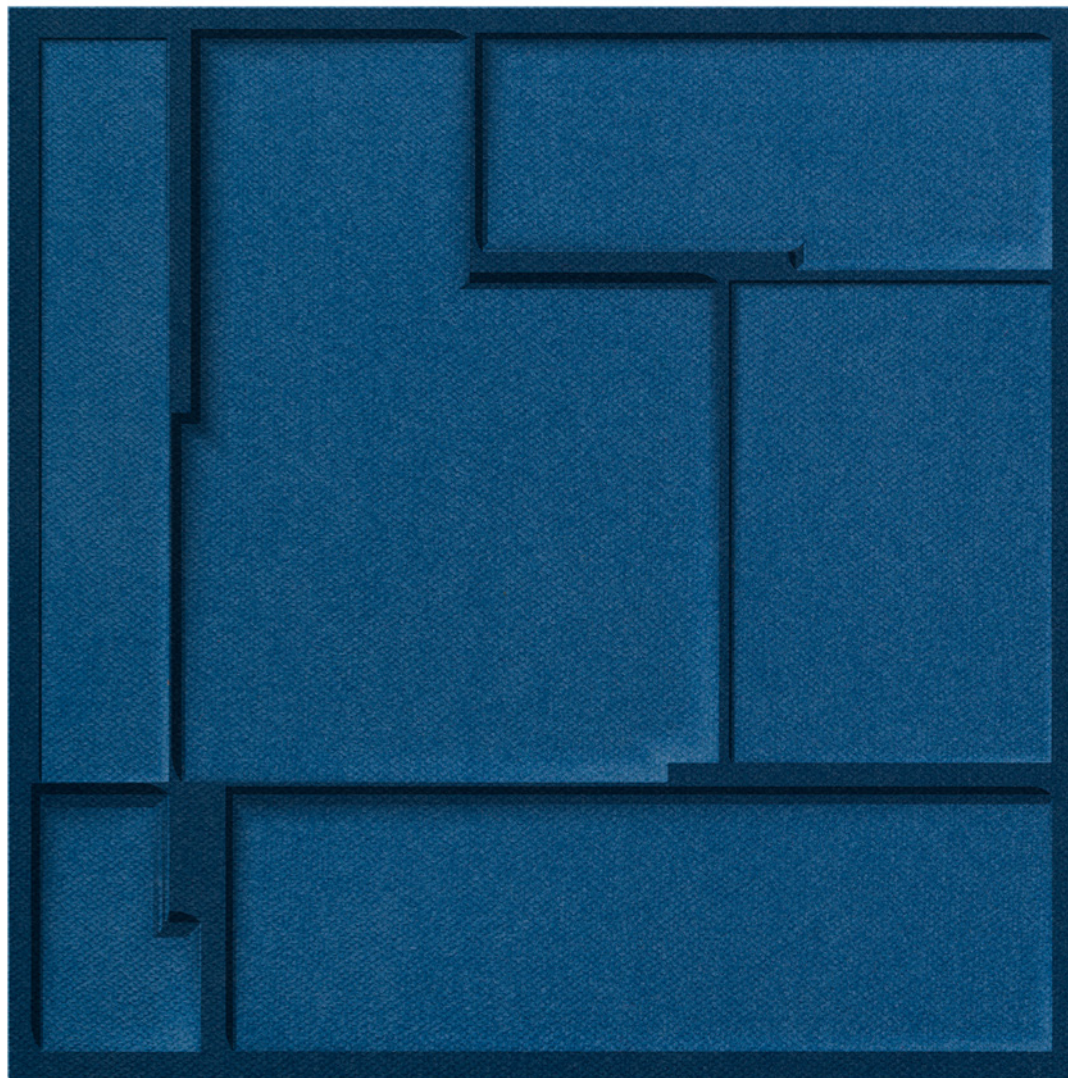

DECACOLLECTION
INTERIORDESIGN

MAPPYFIBER

TETRIS

Mappy
ITALIA SPA