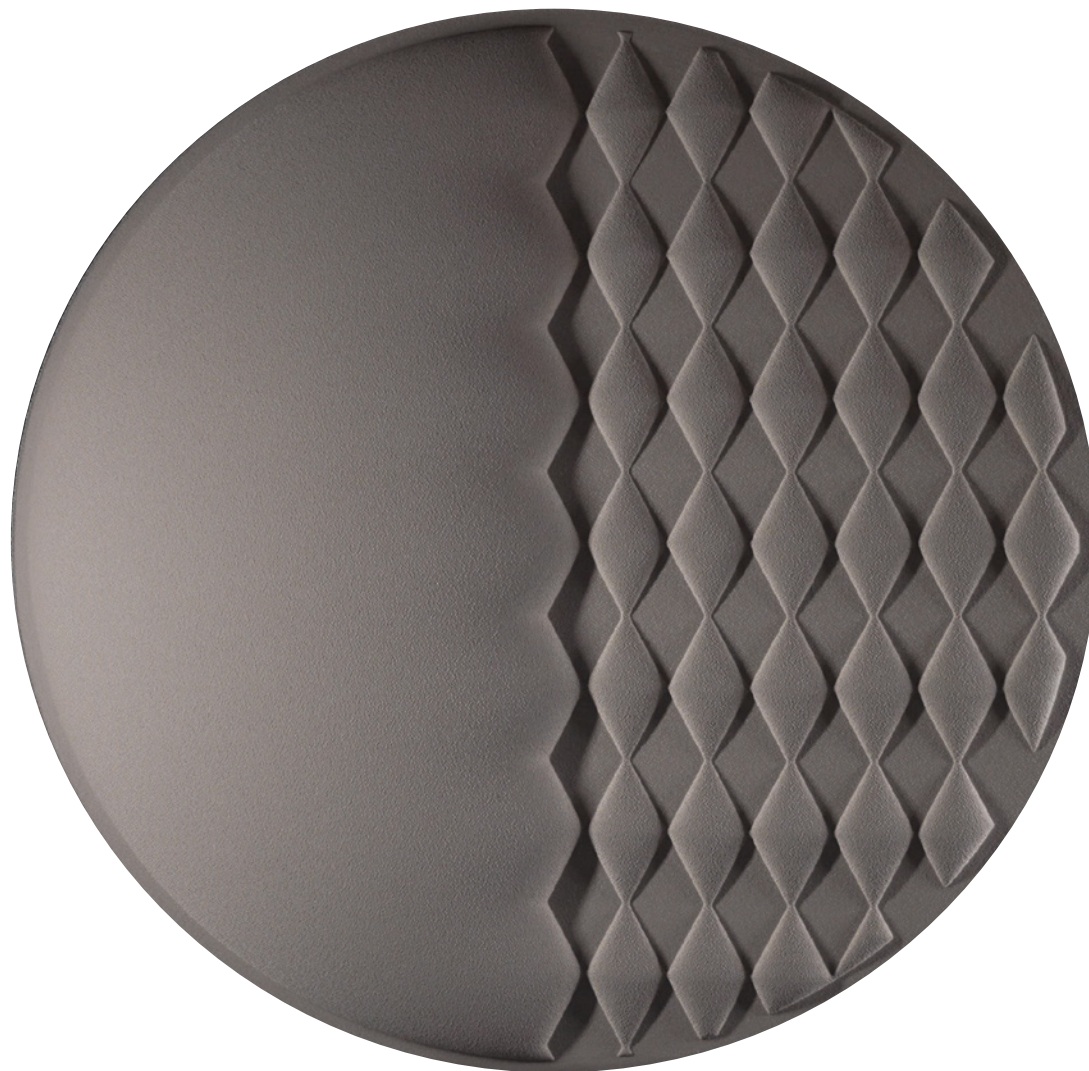

Ø 790 mm

MAPPYFIBER  
TRACE

DECACOLLECTION  
INTERIORDESIGN

MAPPYFIBER  
TRACE

 **Mappy**  
ITALIA SPA

DECACOLLECTION  
INTERIORDESIGN

Ø 370 mm

Ø 570 mm