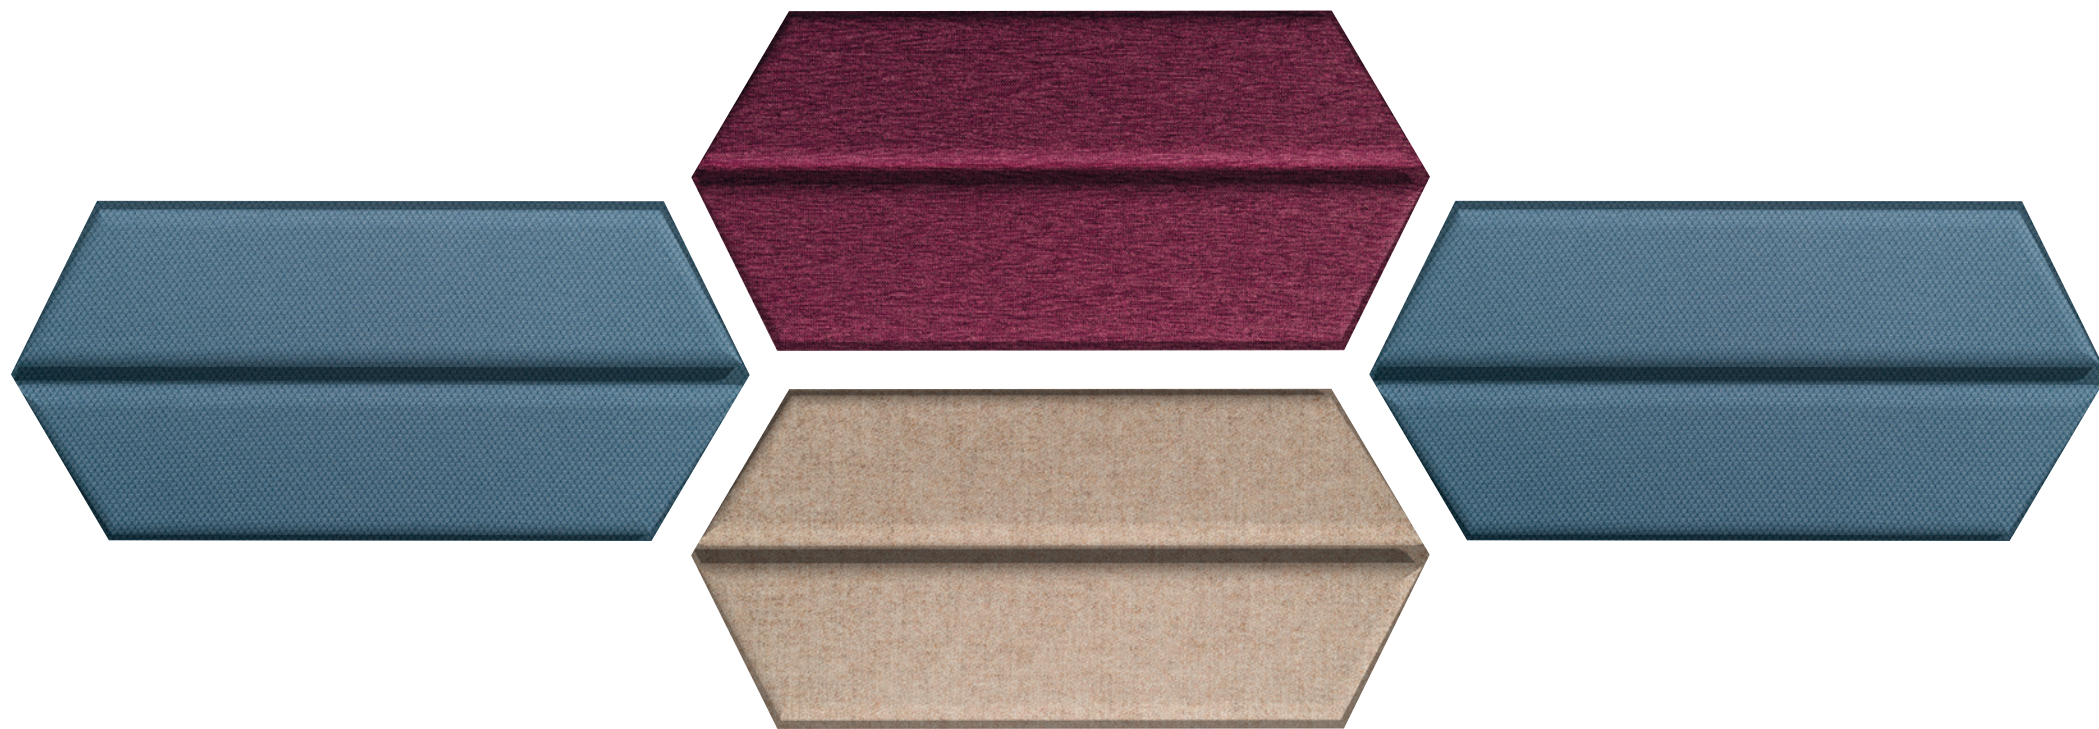

S Q U A R E

DECACOLLECTION  
INTERIORDESIGN

MAPPYFIBER  
S Q U A R E

DECACOLLECTION  
INTERIORDESIGN

800 x h 370 mm

MAPPYFIBER

DOUBLE

DECACOLLECTION  
INTERIORDESIGN