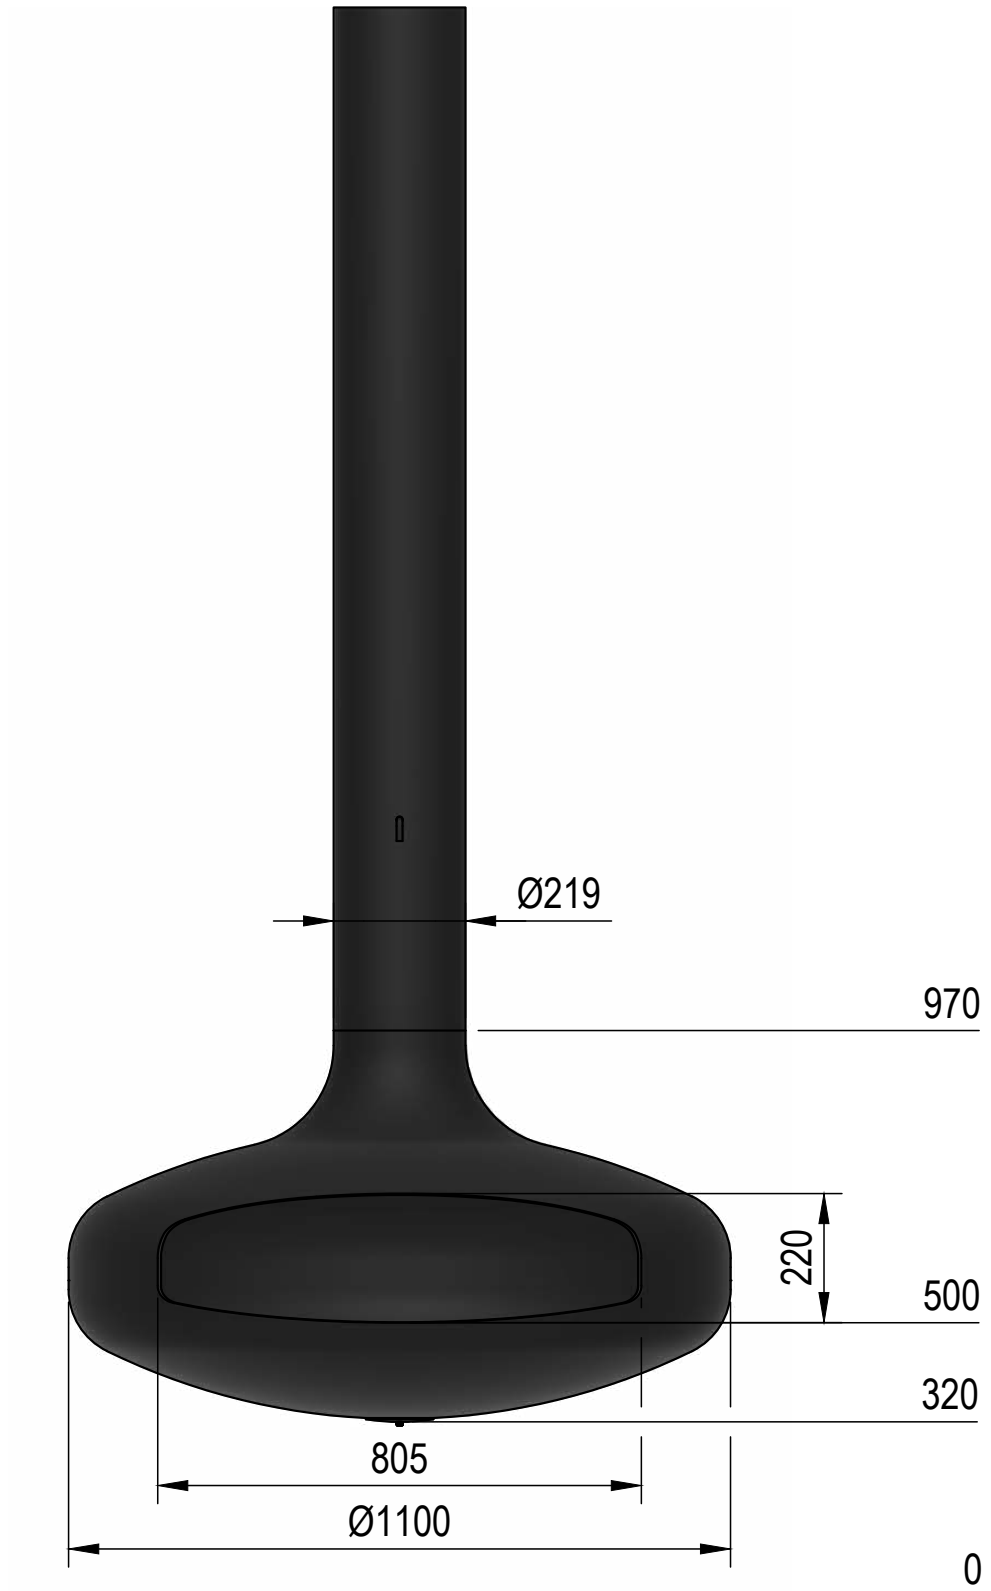

Domofocus

outdoor (wood-burning)