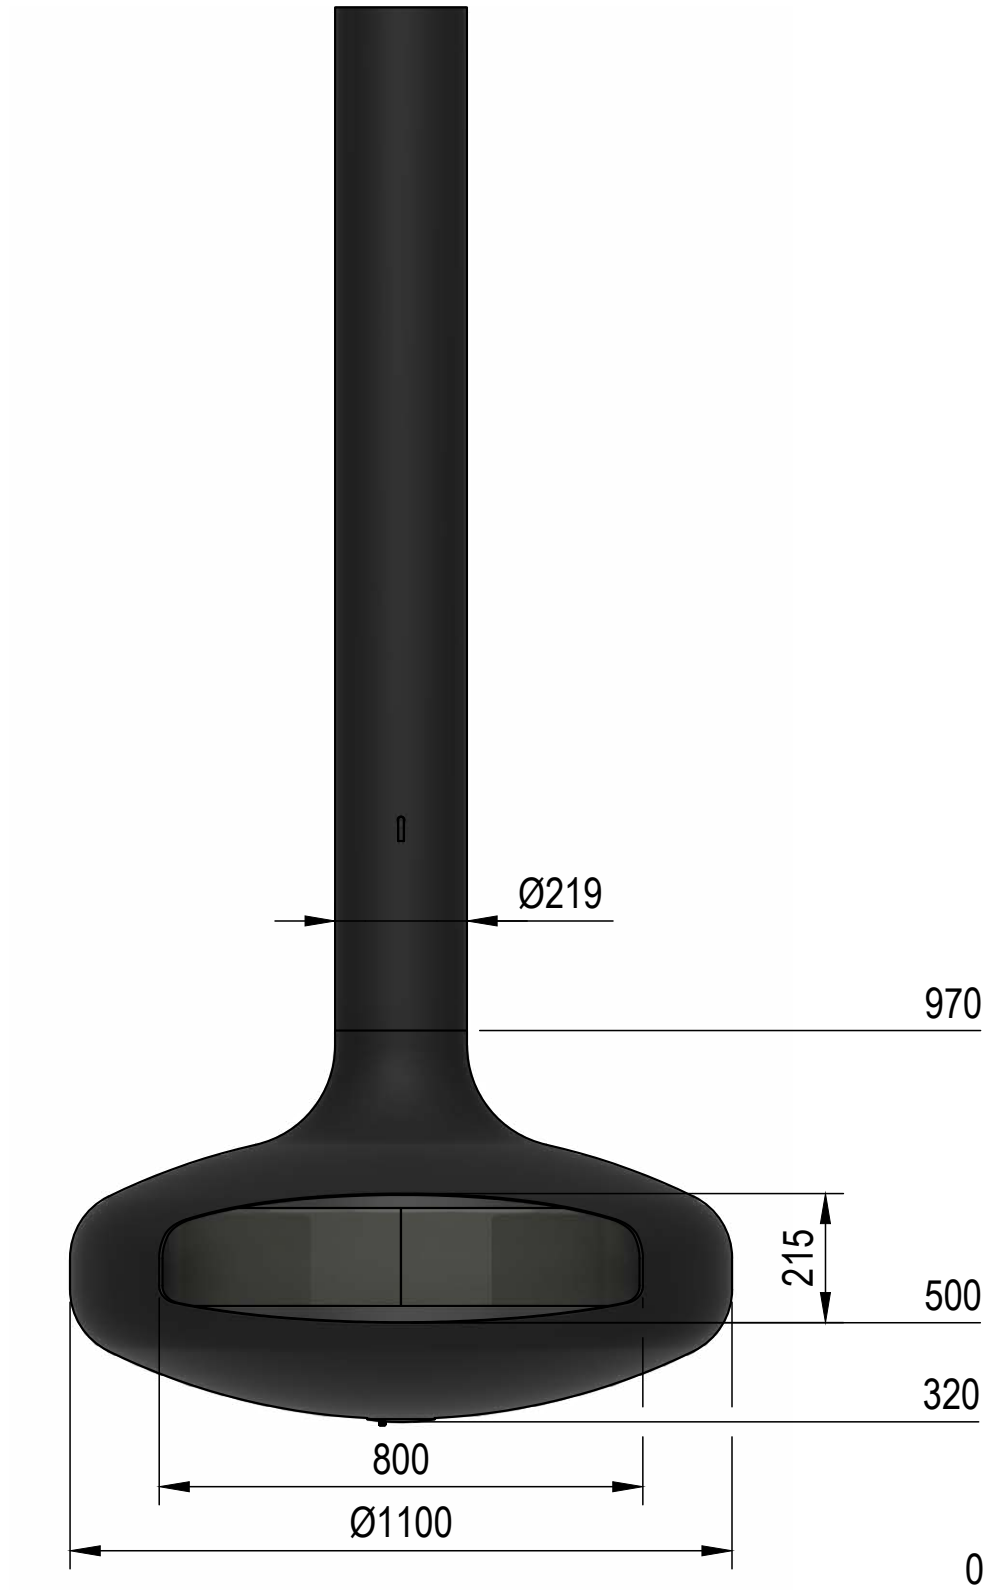

Domofocus

wood-burning (Ecodesign)