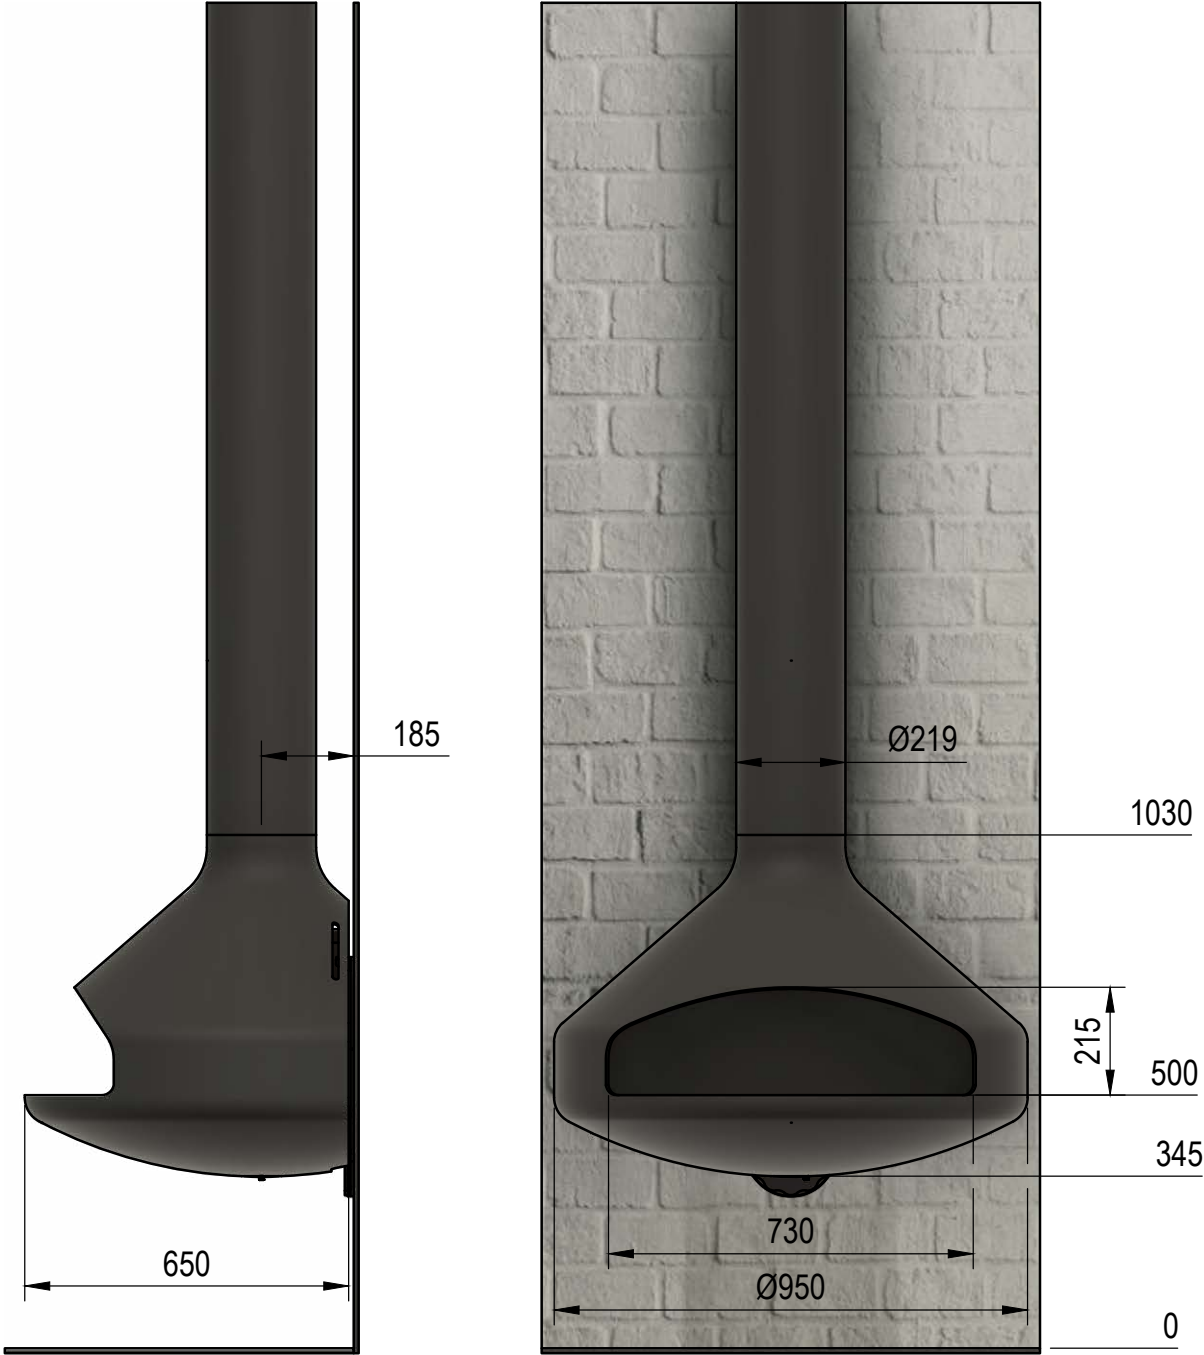

Paxfocus

outdoor (wood-burning)