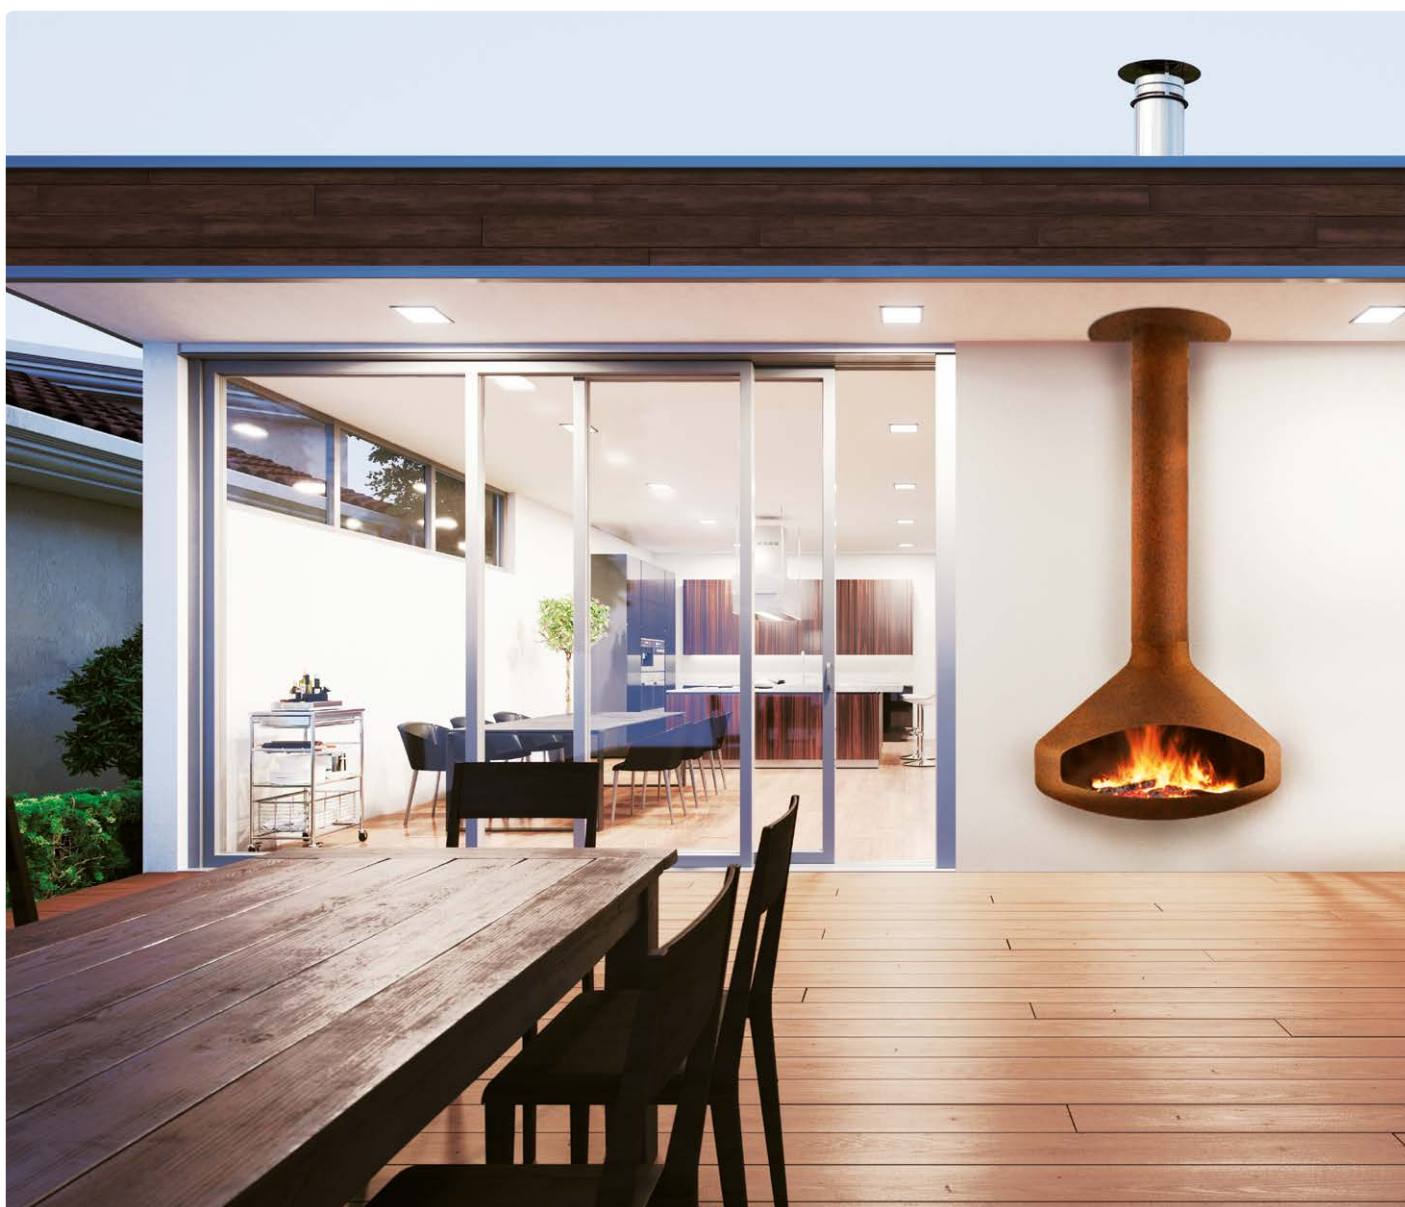

# Ergofocus

outdoor (wood-burning)

# Paxfocus

outdoor (wood-burning)

*The Paxfocus shares the same design, but while the Ergofocus is suspended, the Paxfocus is mounted to the wall.*

*The outdoor models are available with a black anti-corrosion finish or a rusted finish, both developed by Focus for exterior use. The rusted surface gradually changes, so the patina gains character over time.*