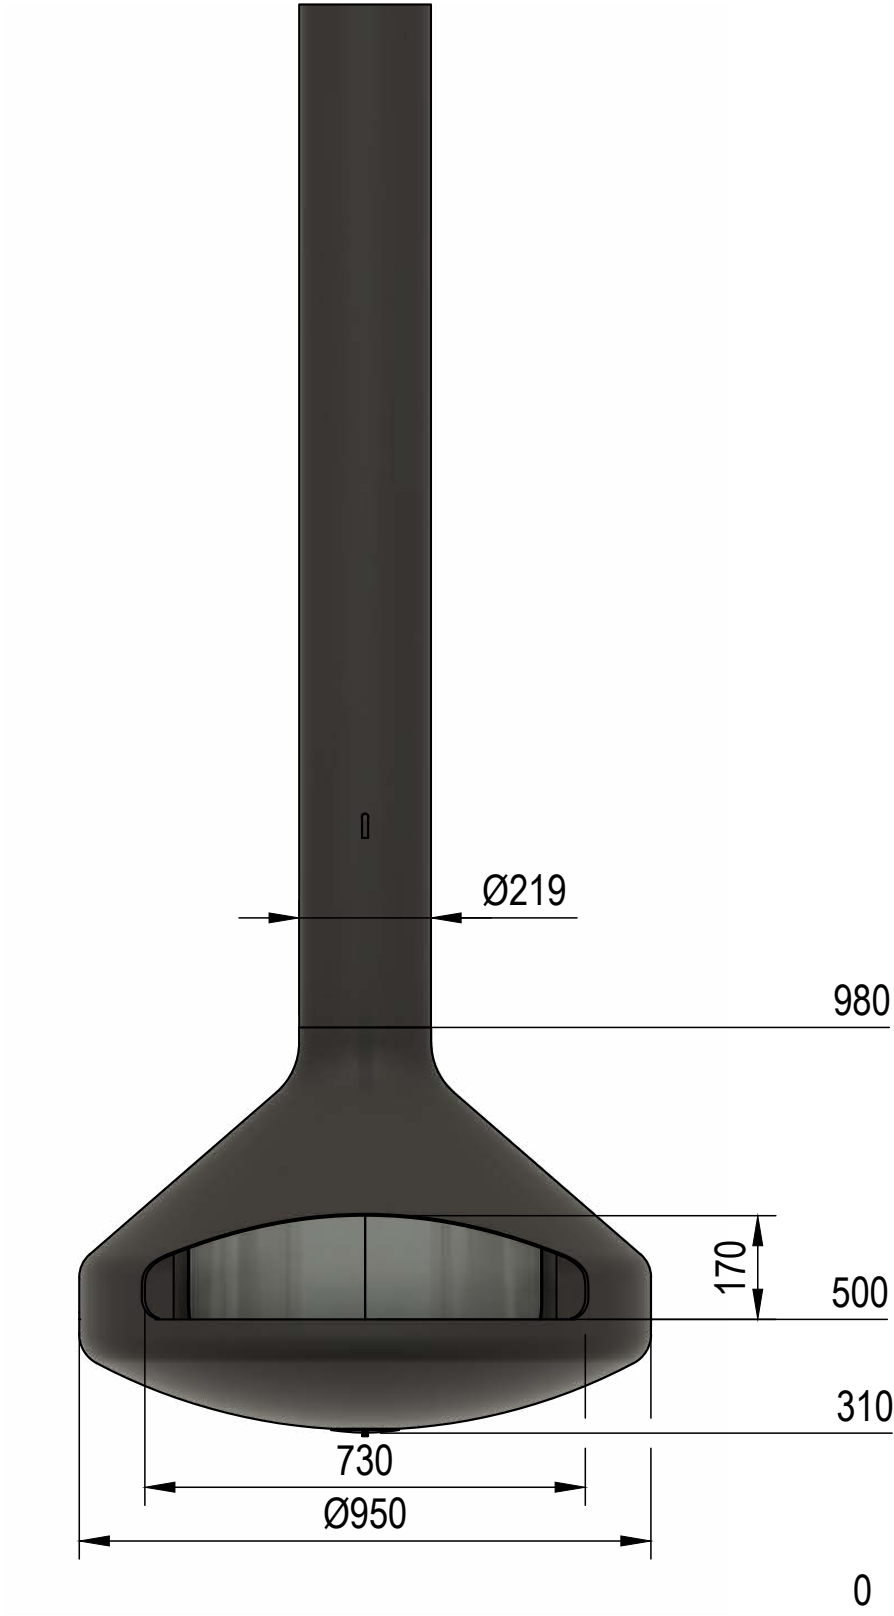

Ergofocus

wood-burning (Ecodesign)