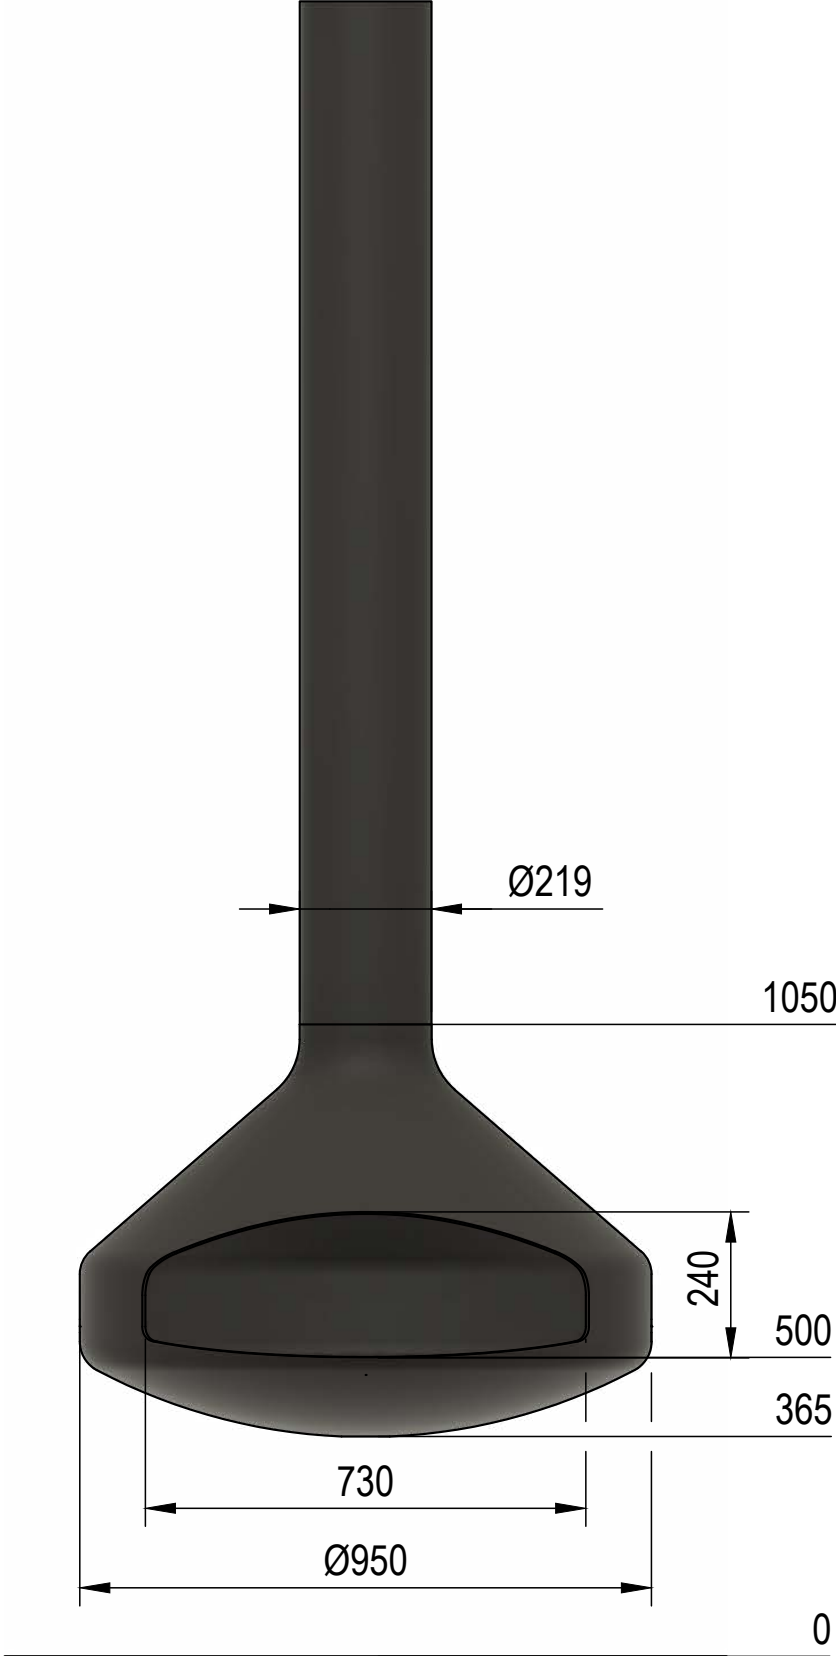

Ergofocus

outdoor (wood-burning)