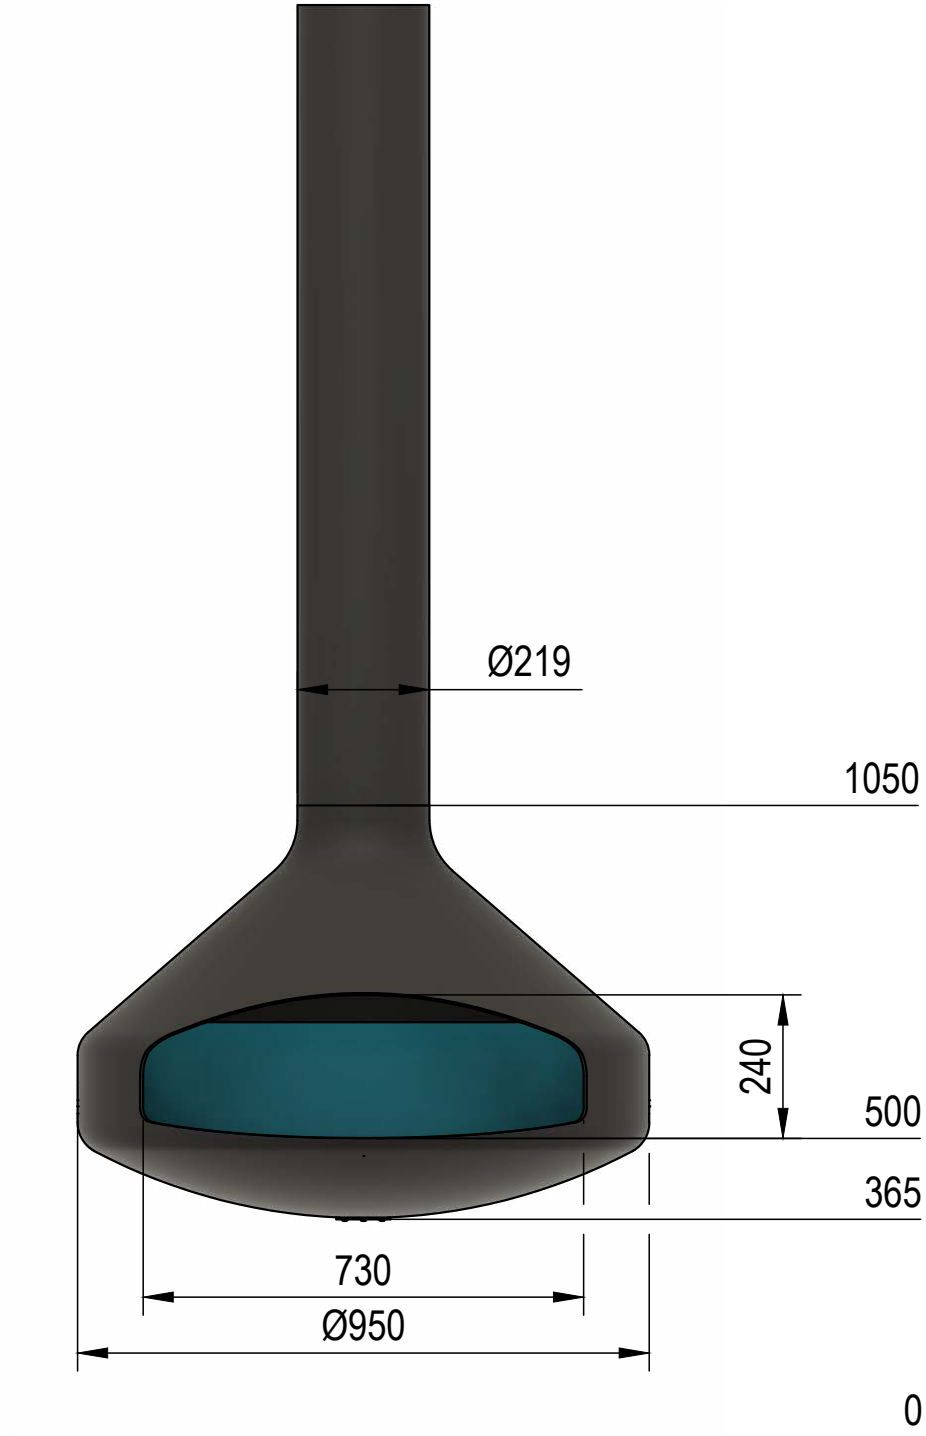

Ergofocus

electric (Holographik®)