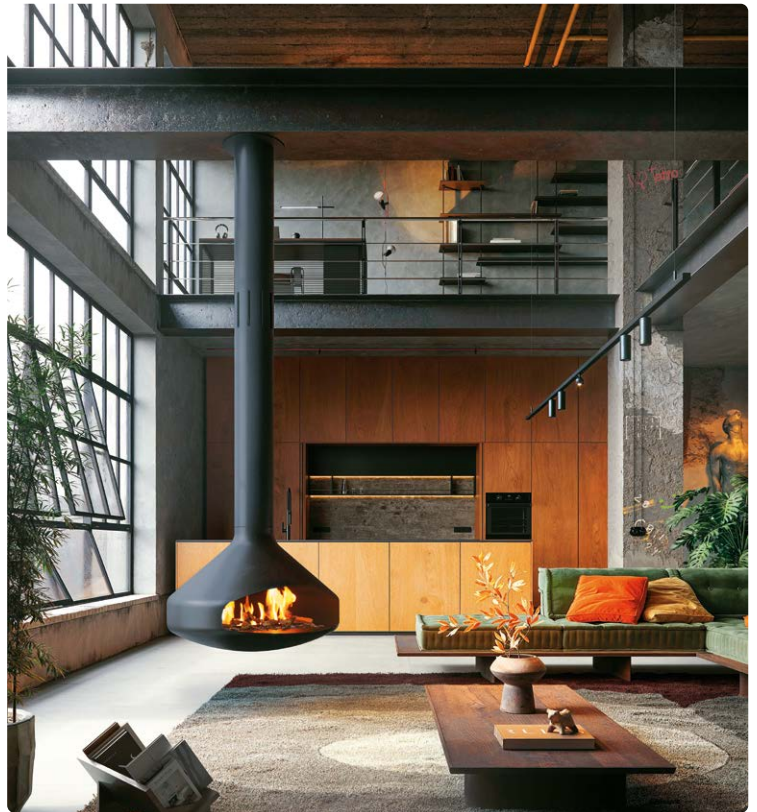

## 2024 BIOETHANOL

***Smokeless, with no external flue: the installation possibilities are endless!***

*Fuelled with bioethanol and fitted with a fully electronic, safe burner (made in France), this fireplace is operated by remote control. It is smokeless and does not require an external flue outlet, allowing unprecedented freedom of installation on any floor.*