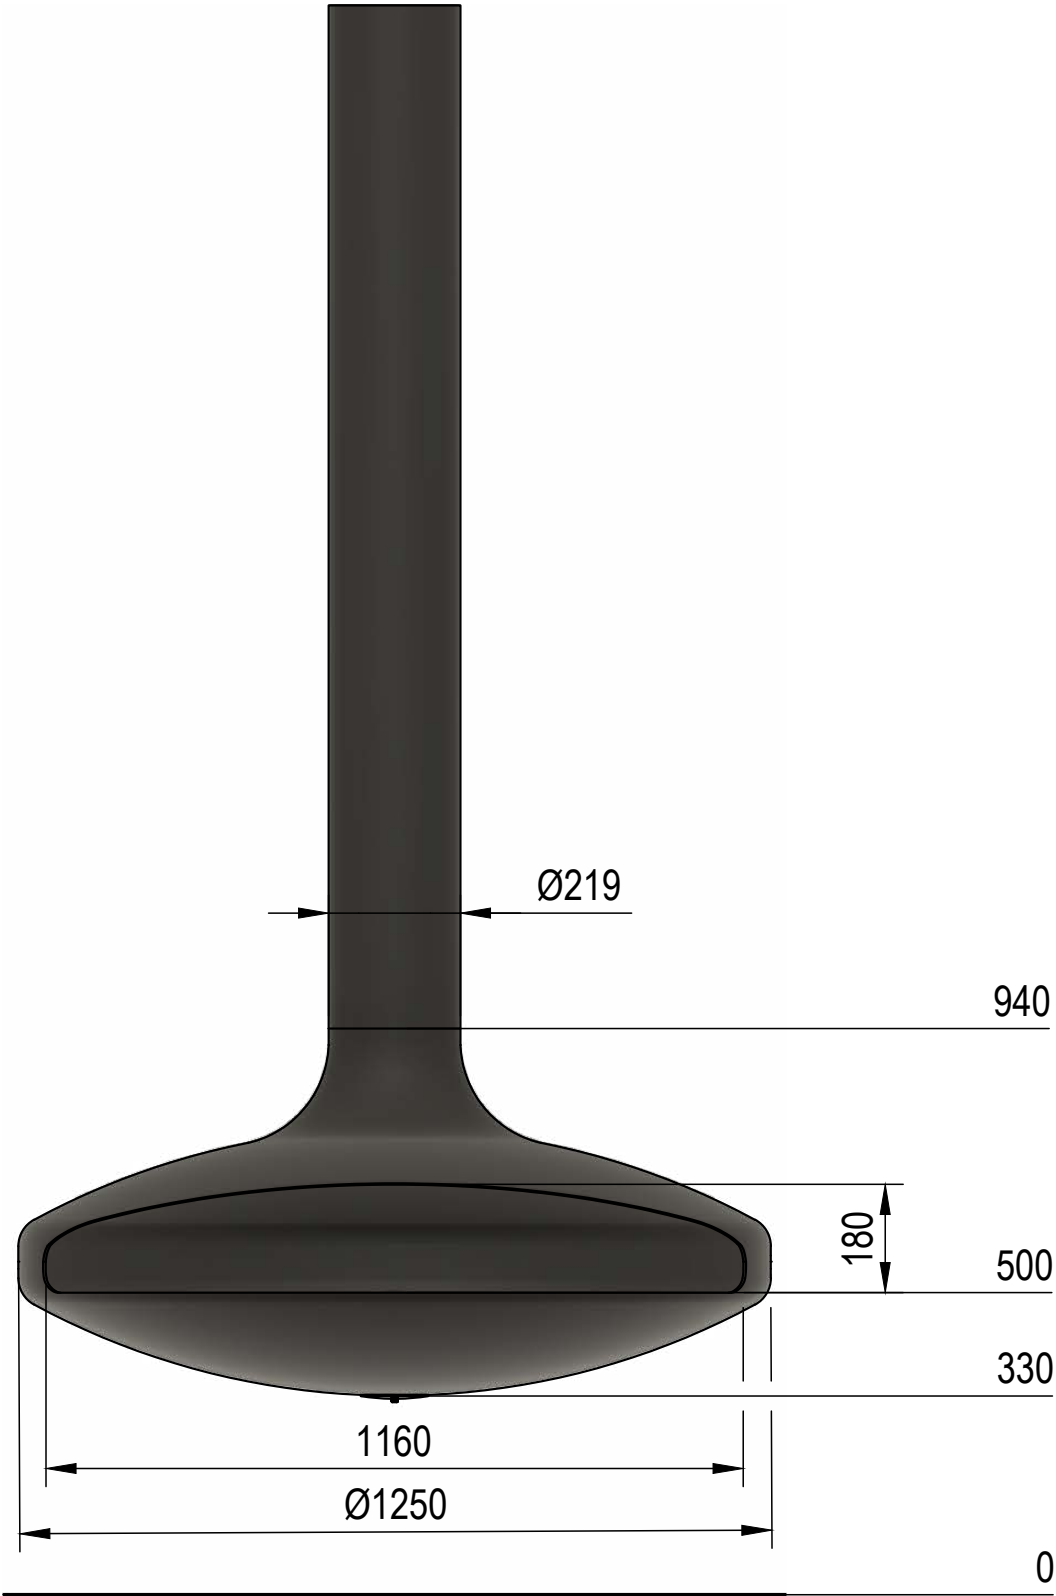

Gyrofocus

outdoor (wood-burning)