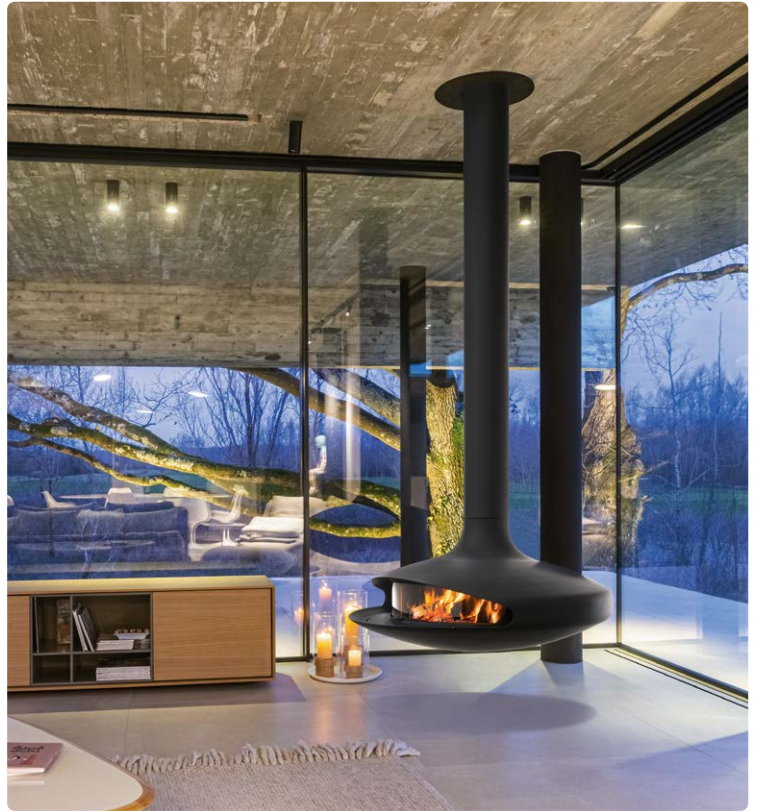

Gyrofocus

wood-burning (Ecodesign)

2021 WOOD ECODESIGN

The wood-burning Gyrofocus was reissued in 2021 in a closed glass-fronted version with excellent energy and environmental performance. Its two sliding glass panels offer an unobstructed view of the fire. Winner of a number of international awards, this model has also received a mention for sustainability at the "Archiproducts Design Awards".