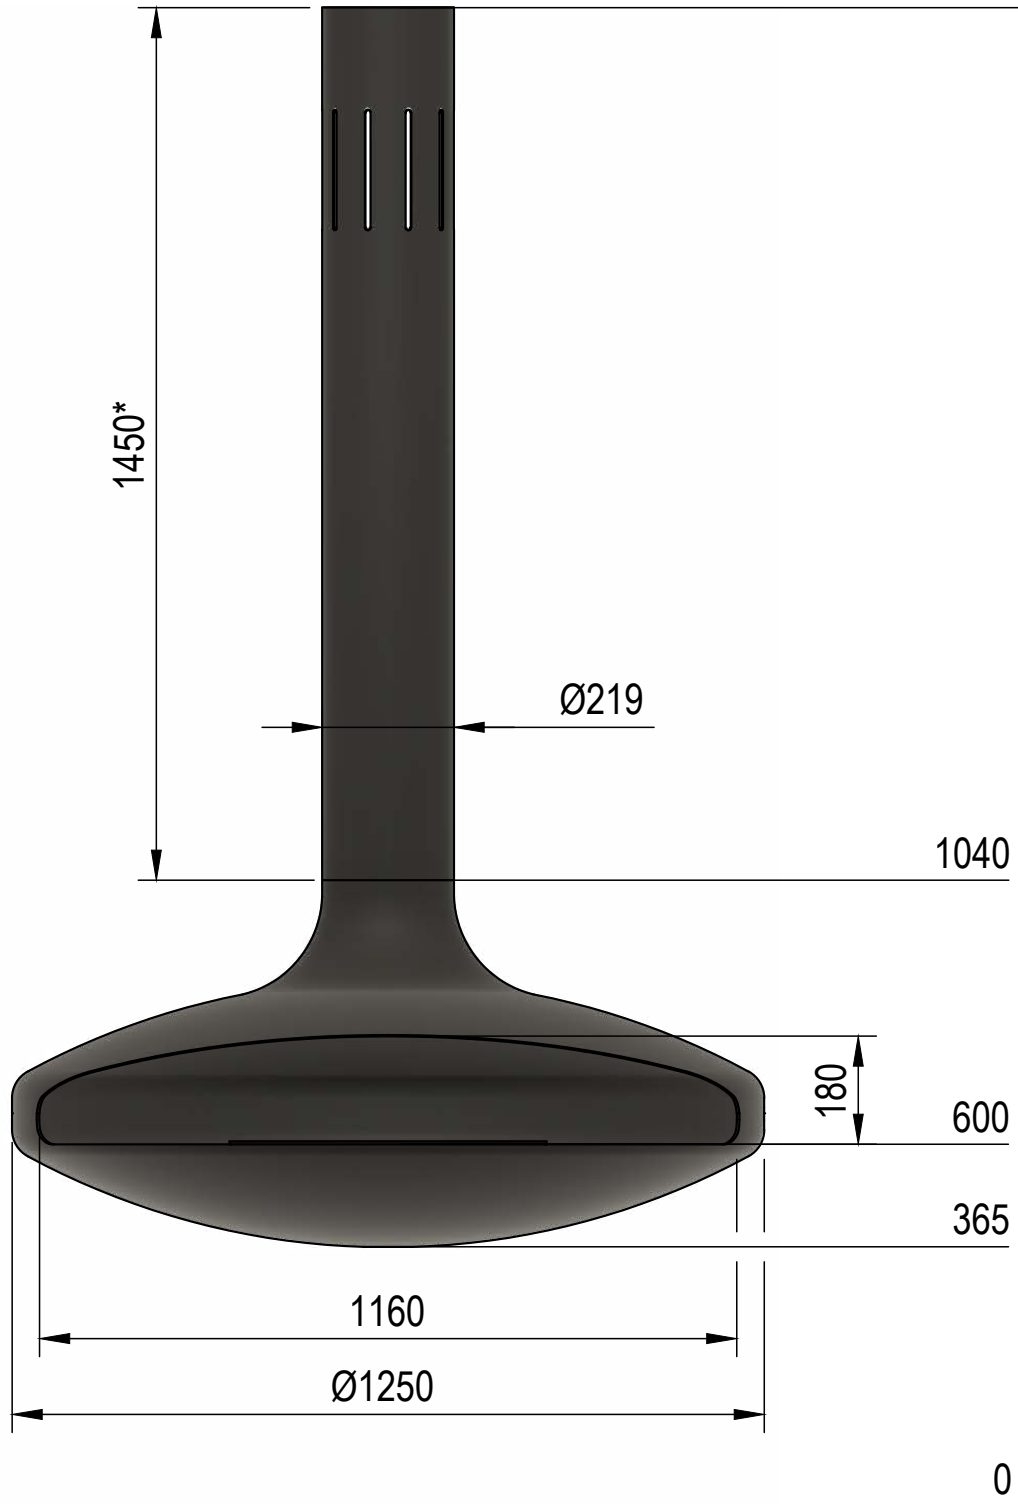

## FINISH

Black	White
-------	-------

# Gyrofocus

bioethanol

2490 minimum\*

\*if not connected to an external outlet