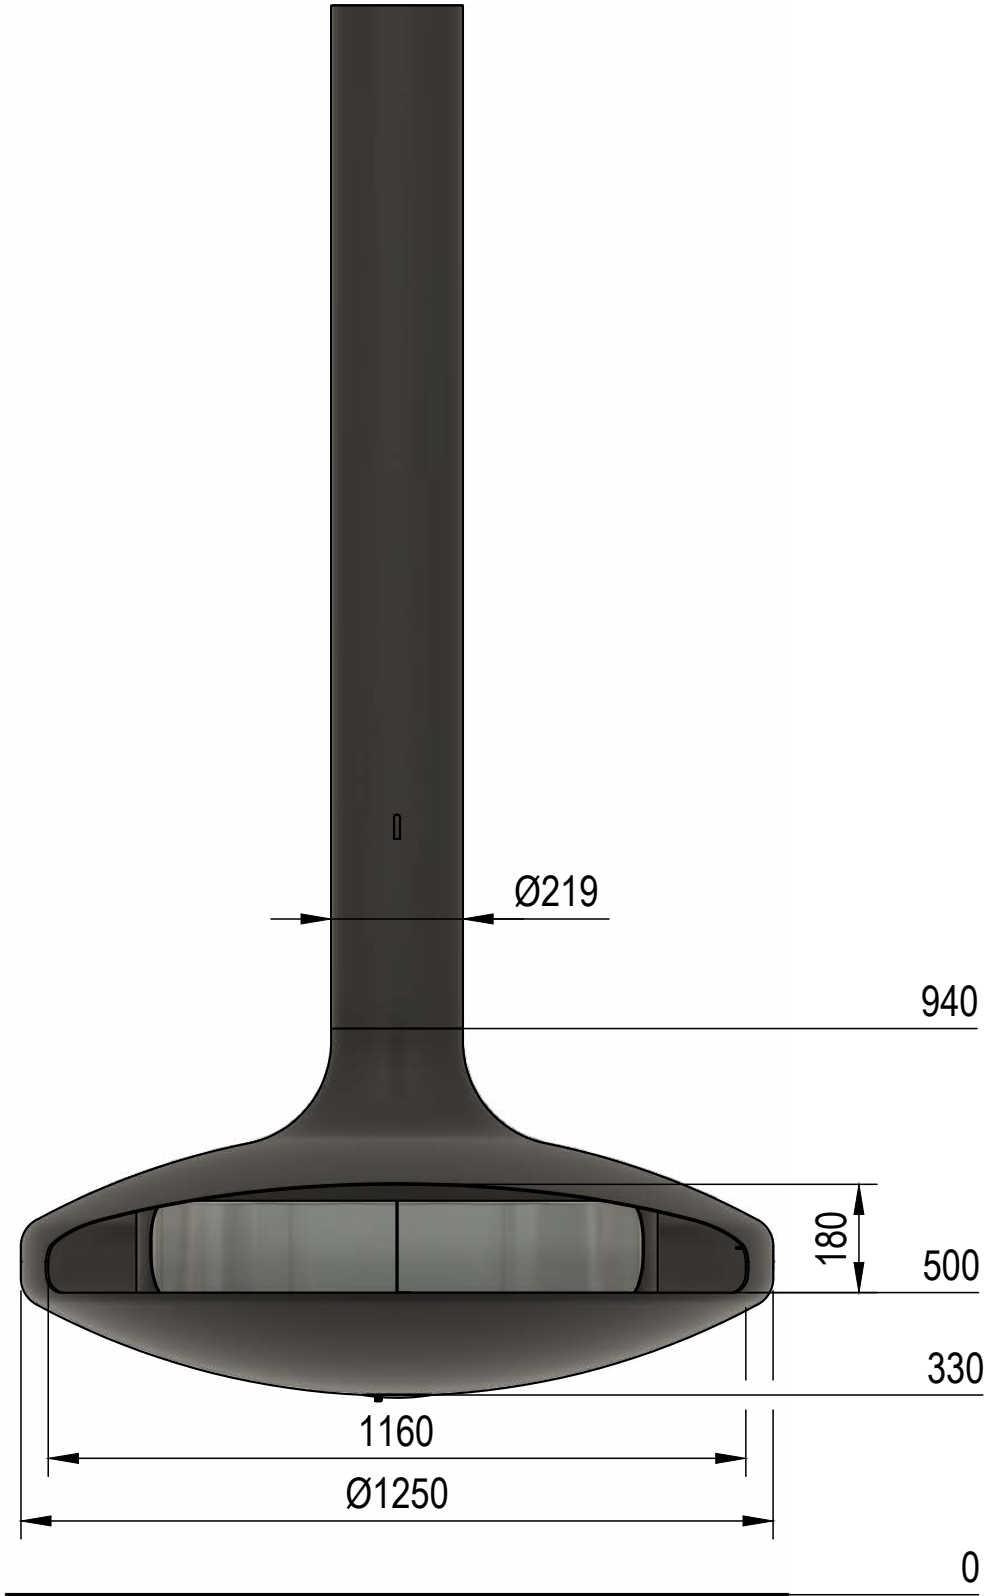

Gyrofocus

wood-burning (Ecodesign)